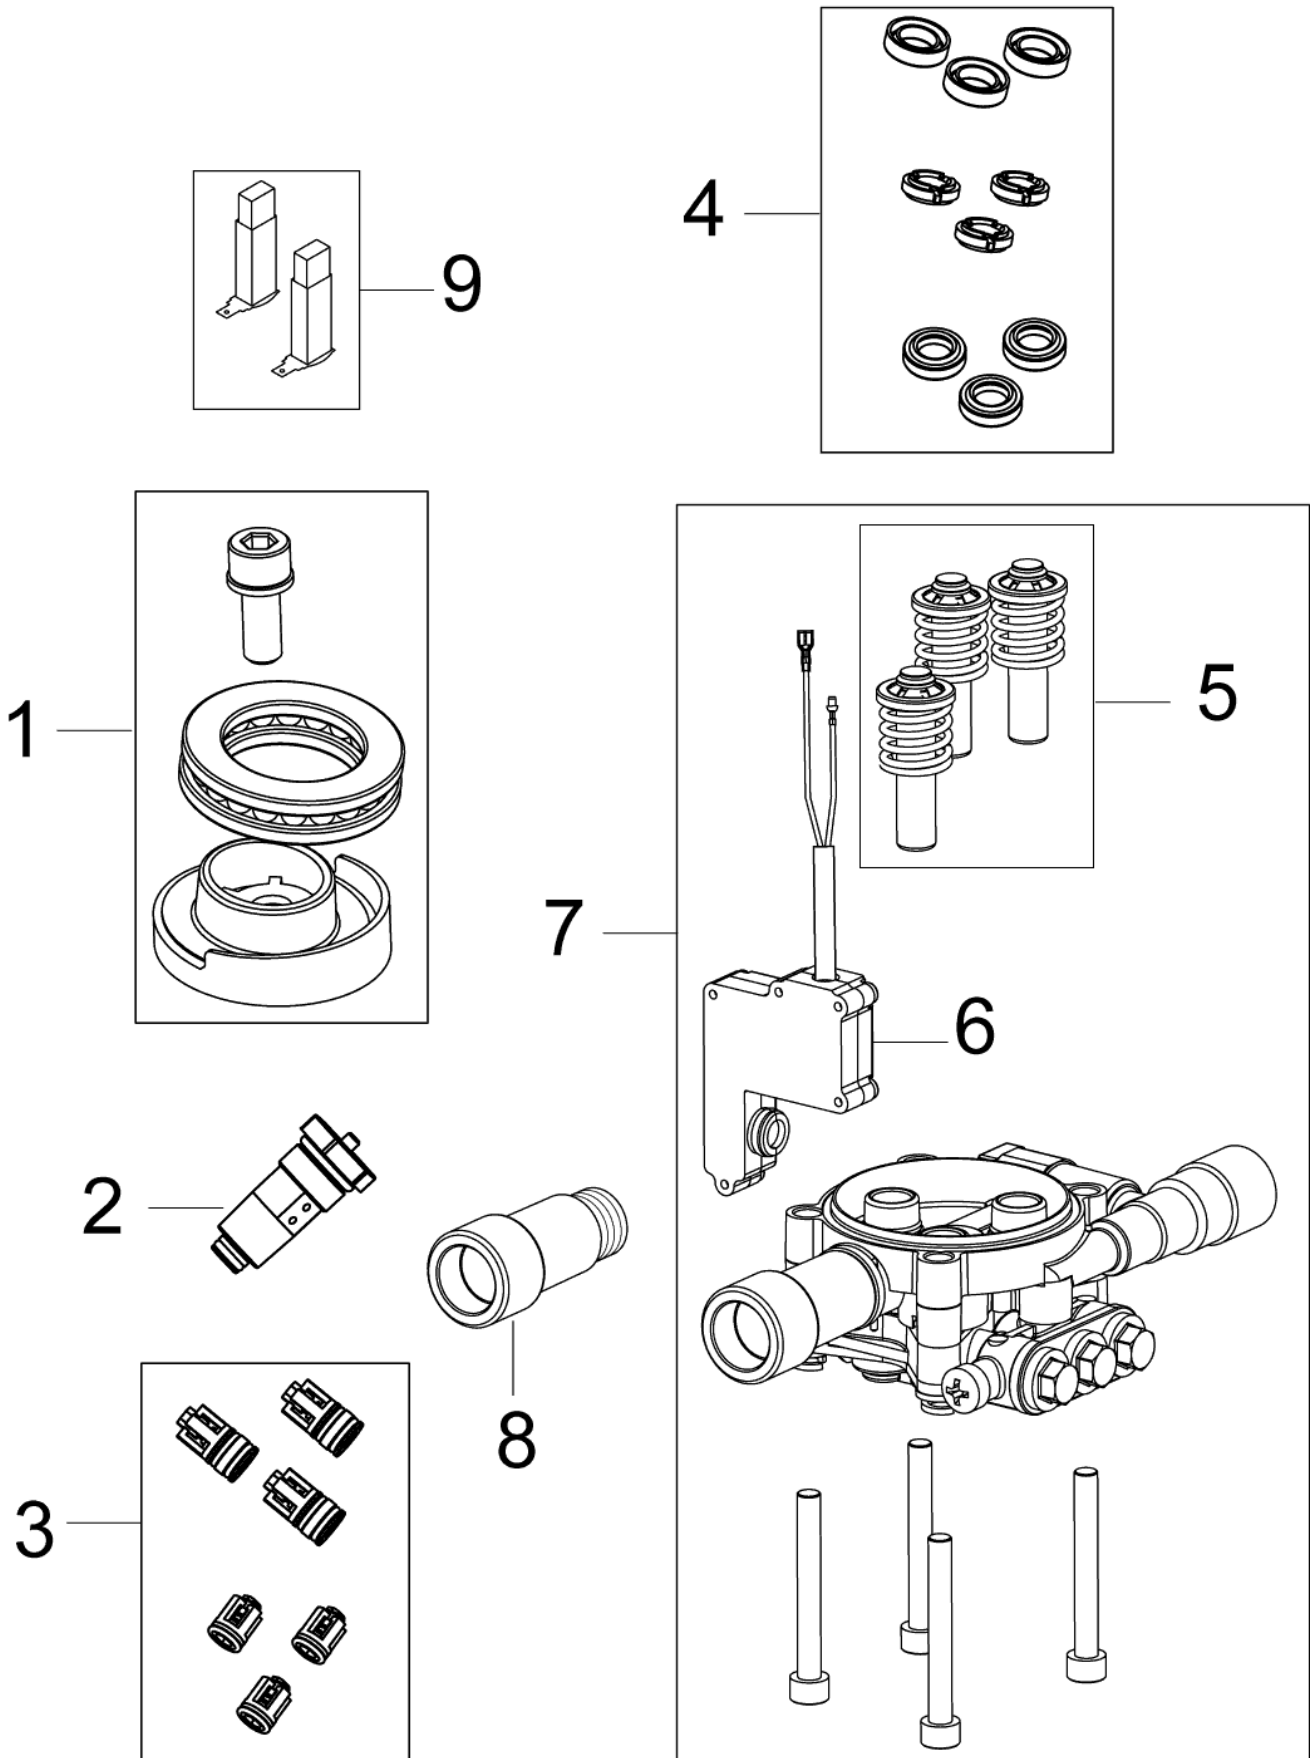

# Motor pump unit

C110.4

03-06-2014

StyMiste ID

C120604

6

| Pos | Vare nr. | Ant | Beskrivelse                          |                         |
|-----|----------|-----|--------------------------------------|-------------------------|
| 0   | 5301425  | 1   | Pumpeolie 46 (1 liter)               |                         |
| 1   | 31000519 | 1   | WOBBLE DISC KIT                      |                         |
| 2   | 31000515 | 1   | Start/stop system                    |                         |
| 3   | 31000518 | 1   | Ventilkit                            |                         |
| 4   | 31000516 | 1   | Pakningskit                          |                         |
| 5   | 31000517 | 1   | PUMP PISTON KIT                      |                         |
| 6   | 31000514 | 1   | Microswitch                          |                         |
| 7   | 31000520 | 1   | Pumpe kit                            |                         |
| 8   | 31000791 | 1   | Vand indgang plast                   |                         |
| 9   | 31000832 | 1   | CARBON BRUSH KIT 2 PCS HEIGHT 9.9MM  | C100.6, C105.6 & C110.4 |
| 9   | 31000833 | 1   | CARBON BRUSH KIT 2 PCS HEIGHT 11.4MM | C120.6                  |