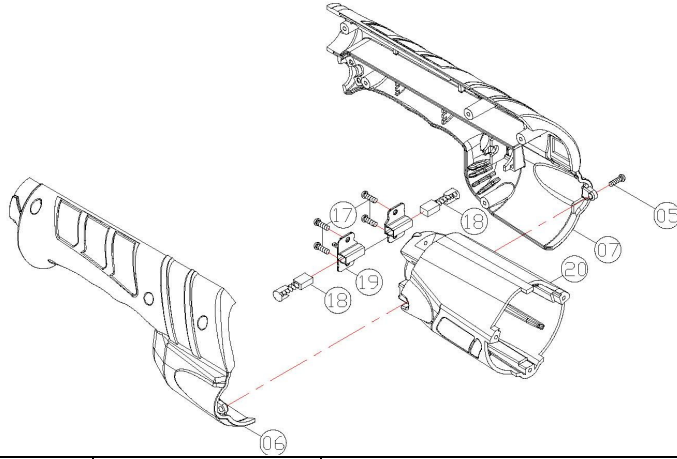

Specific spare parts for old version of 955 230V, 915 110V & 915-S 230V

Code	Pos.	Description	Qty/machine
8394010511	5	Screw M4x16	1
8394010611	6	Right handle cover	1
8394010711	7	Left handle cover	1
8394011711	17	Screw M4x10	4
8394021811	18	Carbon brush kit (2 pcs)	2
8394011911	19	Carbon brush holder	2
8394012011	20	Motor housing	1