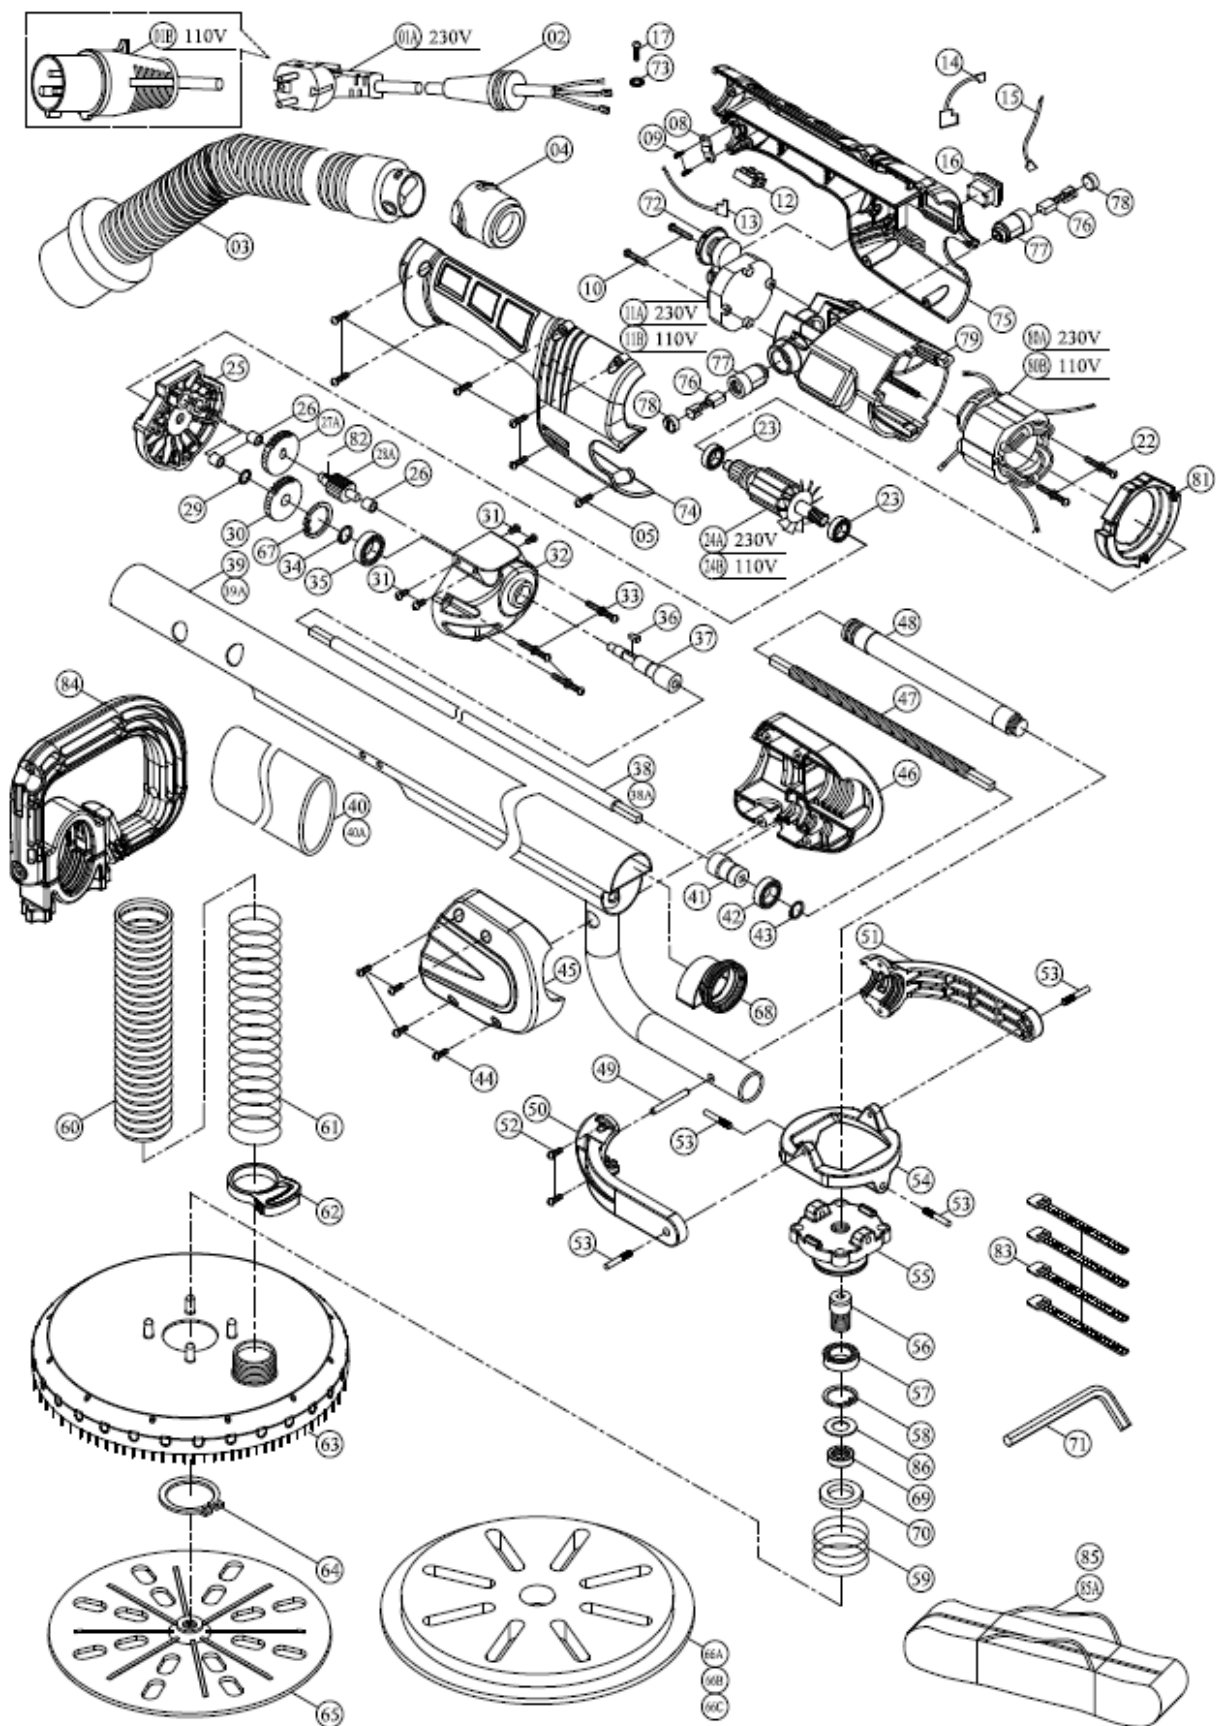

Exploded view for MIRO 955 & 955-S

Updated 03.06.2014

Shared spare parts for old version of 955 230V, 915 110V & 915-S 230V
and new version of 955 230V

Code	Pos.	Description	Qty/machine
8394020111	Power Supply Cable 230V Kit		
	1	Power supply cable 230 V VDE 1,0 x 3C x 4 M	1
	2	Cord armor	1
8394110111	Power Supply Cable 110V Kit		
	1-1	POWER SUPPLY CABLE 230 V VDE 1,0 x 3C x 4 M	1
	2	Cord armor	1
8394010311	3	Vacuum hose 4 M	1
8394020311	3-1	Vacuum hose connector kit	1
	3-2		
8394010411	4	Female bayonet swivel connector	1
8394020911	Cable Clip Kit		
	8	Cable clip	1
	9	Screw M4x14	2
8394011011	10	Screw M4x25	2
8394011111	11	Speed control unit 230 V	1
8394111111	11-1	Speed control unit 110 V	1
8394011211	12	Wire connector	2
8394011311	13	Wire leader	1
8394011411	14	Wire leader	1
8394011511	15	Wire leader	1
8394021611	16	Motor switch kit (smaller + bigger)	1+1
8394011711	17	Screw M4x8	1
8394012111	21	Stator 230 V	1
8394112111	21-1	Stator 110 V	1
8394012211	22	Stator screw M4x50	2
8394012311	23	Ball bearing 608 2RU	2
8394012411	24	Armature 230 V	1
8394112411	24-1	Armature 110 V	1
8394023211	Gear Box Assembly		
	25	Gear plate	1
	26	Bushing 6x10x8	3
	27	Intermediate gear 0,6x44T	1
	28	Intermediate gear pinion 0,8x11T	1
	29	Internal circlip S-8	1
	30	Output gear M0,8x41T	1
8394013111	31	Screw M5x10	4
8394023211	Gear Box Assembly		
	32	Gear case	1
8394013311	33	Screw w/washer M4x30	3
8394023211	Gear Box Assembly		
	34	Internal circlip S-10	1
	35	Ball bearing 6200-2RU	1
	36	Woodruff key 3x3x8	1
	37	Spindle	1
8394003811	38	First drive shaft 254 mm 955-S	1
8394013811	38 A	First drive shaft 704 mm 955	1
8394003911	39	Extension column 577,3 mm 955-S	1
8394013911	39 A	Extension column 1027,3 mm 955	1
8394004011	40	Foam handle grip 955-S	1
8394014011	40 A	Foam handle grip	1