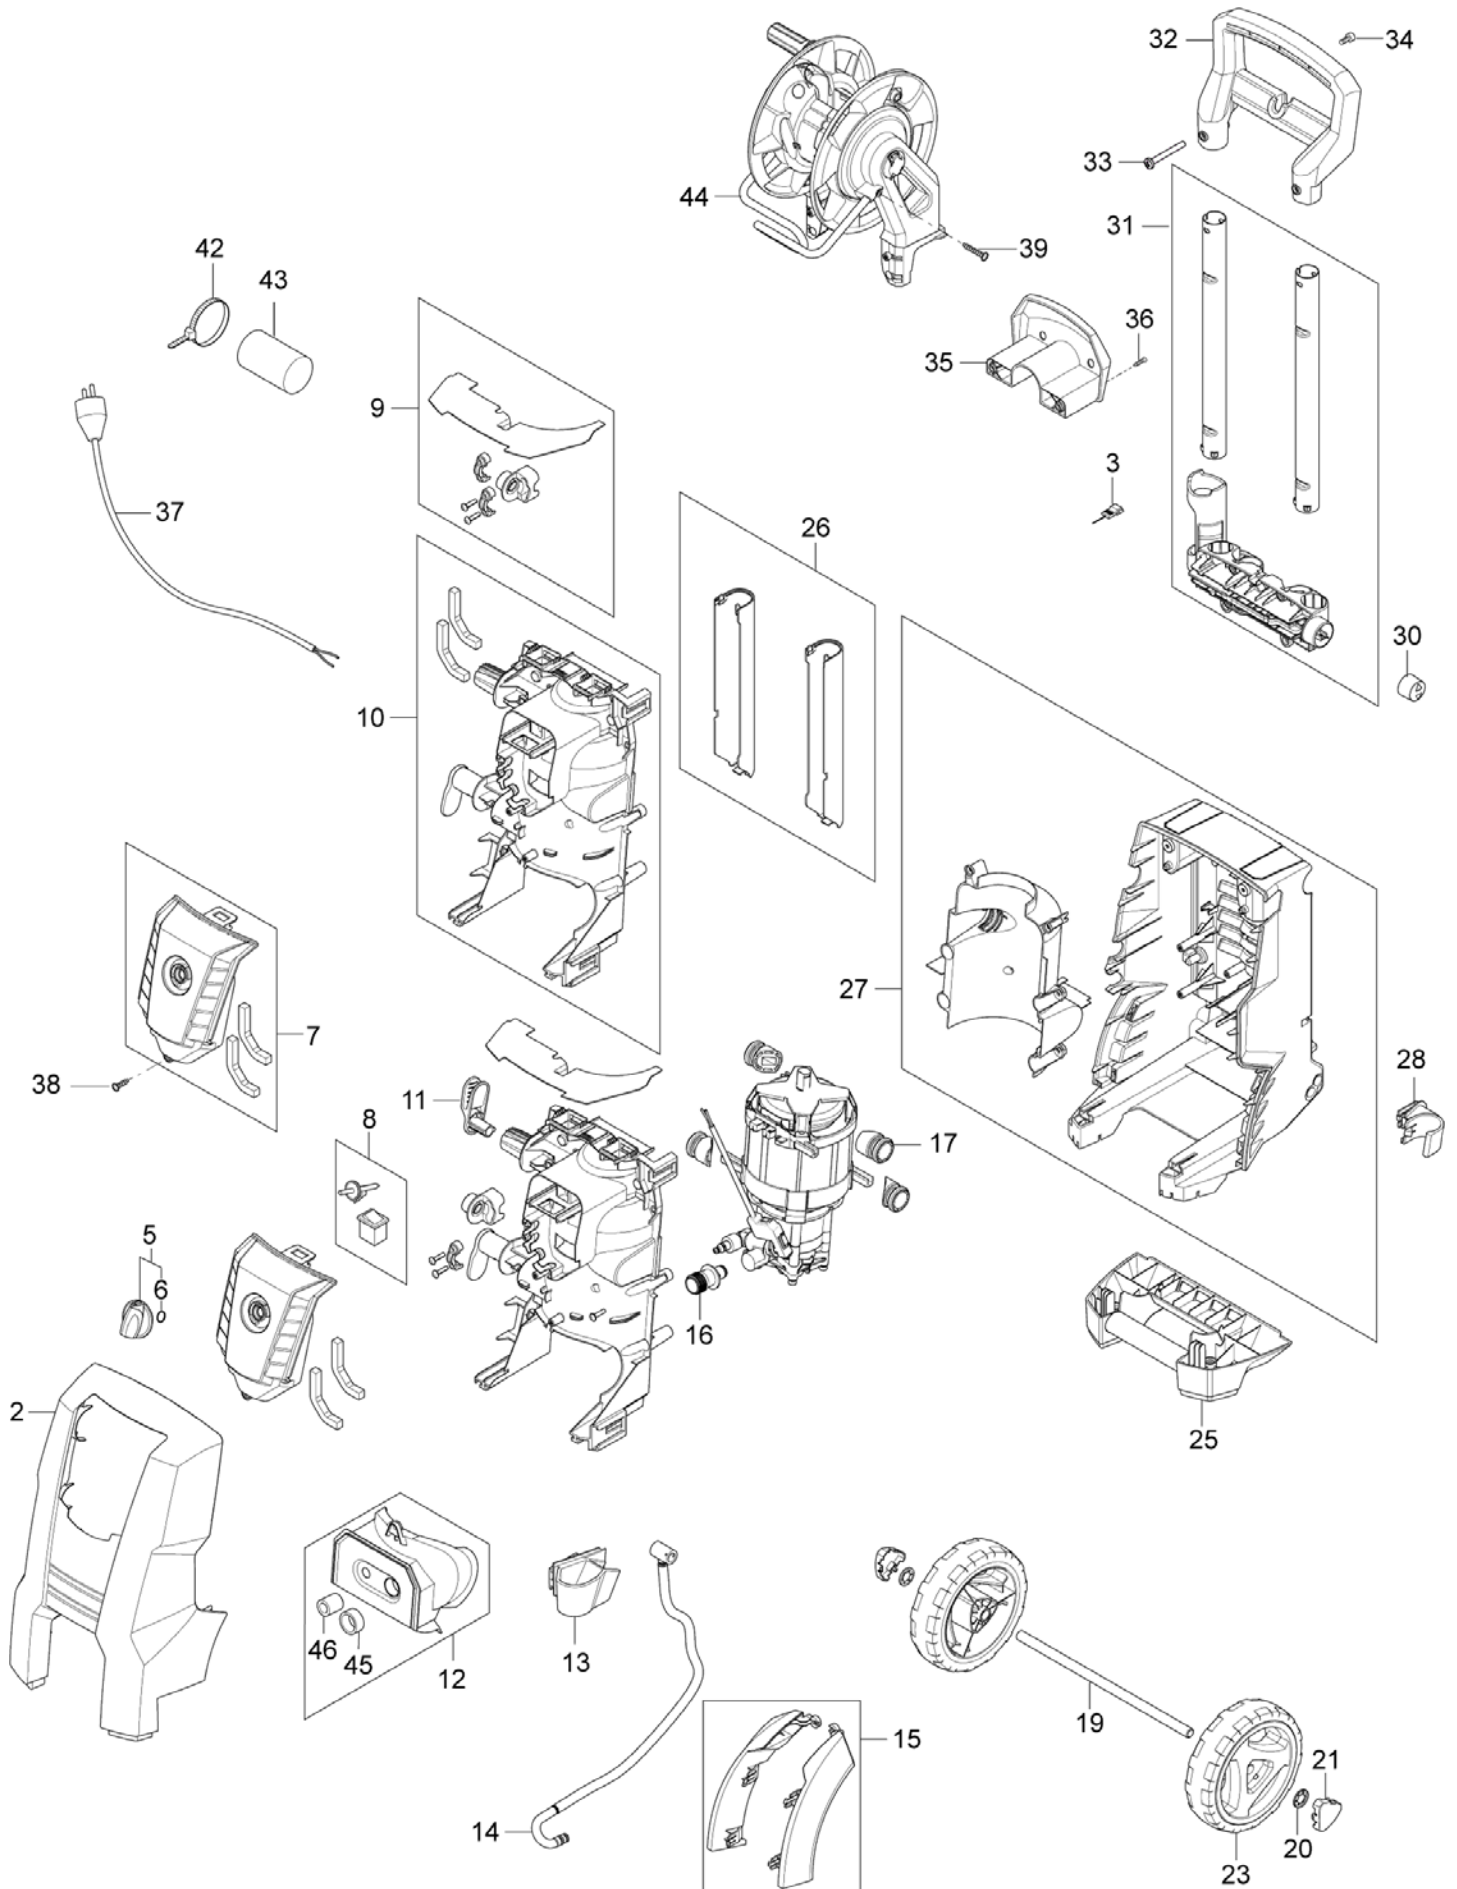

Overview

E140.3 and E145.3

21-01-2015

Part List ID
E130302

3

Overview

E140.3 and E145.3

21-01-2015

Part List ID
E130302

4

Pos	Part no.	Qty	Description	
02	128500544	1	FRONT CABINET W. PRINT E130.3	
02	128500545	1	FRONT CABINET W. PRINT E140.3	
02	128500546	1	FRONT CABINET W. PRINT E145.3	
03	6520844	1	CLEANING TOOL BLACK	
05	128500547	1	SWITCH KNOB BLUE	
06	9868	1	O-RING 10.2X2.5 NBR 70	
07	128500548	1	SWITCH BOX	
08	128500507	1	SWITCH ON/OFF WITH SHAFT	
09	128500508	1	CABLE RELIEF KIT	
10	128500509	1	FRONT STRUCTURAL WITH GASKET	
11	128500549	1	ROTARY CABLE HOOK BLUE	
12	128500550	1	IN/OUTLET COVER KIT BLACK STD	black STD
12	128500551	1	IN/OUTLET COVER KIT BLACK XTRA	black XTRA
13	128500512	1	LANCE HOLDER	
14	128500513	1	INTERNAL HOSE XTRA	X-TRA
15	128500514	1	WHEEL MUDGUARD	
16	128500515	1	WATER INLET NA01	
17	128500604	1	VIBRATION DAMPER	
19	128500517	1	WHEEL AXLE	
20	127440210	1	LOCK WASHER	
21	128500552	1	WHEEL CAP	
23	128500553	1	WHEEL	
25	128500520	1	FRONT FOOT HIGH	
26	128500521	1	TUBE GUIDES	
27	128500522	1	MPU BACK COVER AND CHASSIS	
28	128500523	1	LANCE HOLDER TOP	
30	128500554	1	HANDLE LOCK BUTTON BLUE	
31	128500526	1	HANDLE TUBE AND ACC STORAGE	
32	128500527	1	HANDLE	
33	128500528	1	NUT FOR HANDLE LOCK	
34	128500529	1	SCREW M4X8 ISO7045 A2-50-H PH	
35	128500530	1	HOSE HOOK	
36	1814732	2	SCREW K50X18	
37	128500532	1	POWER CABLE EU	
37	128500533	1	POWER CABLE UK	
37	128500535	1	POWER CABLE AUS/NZ	
38	101814782	33	SCREW K50X18 WN 1412 GALVANIZED	
39	128500595	2	SCREW K50X35 WN1452 BLACK TORX	
42	1814741	1	CABLE TIE	
43	128500636	1	CAPACITOR 25UF	
44		1	NOTE COMMENT	Hose reel complete
45	128500578	1	INLET GASKET	
46	128500579	1	OUTLET GASKET