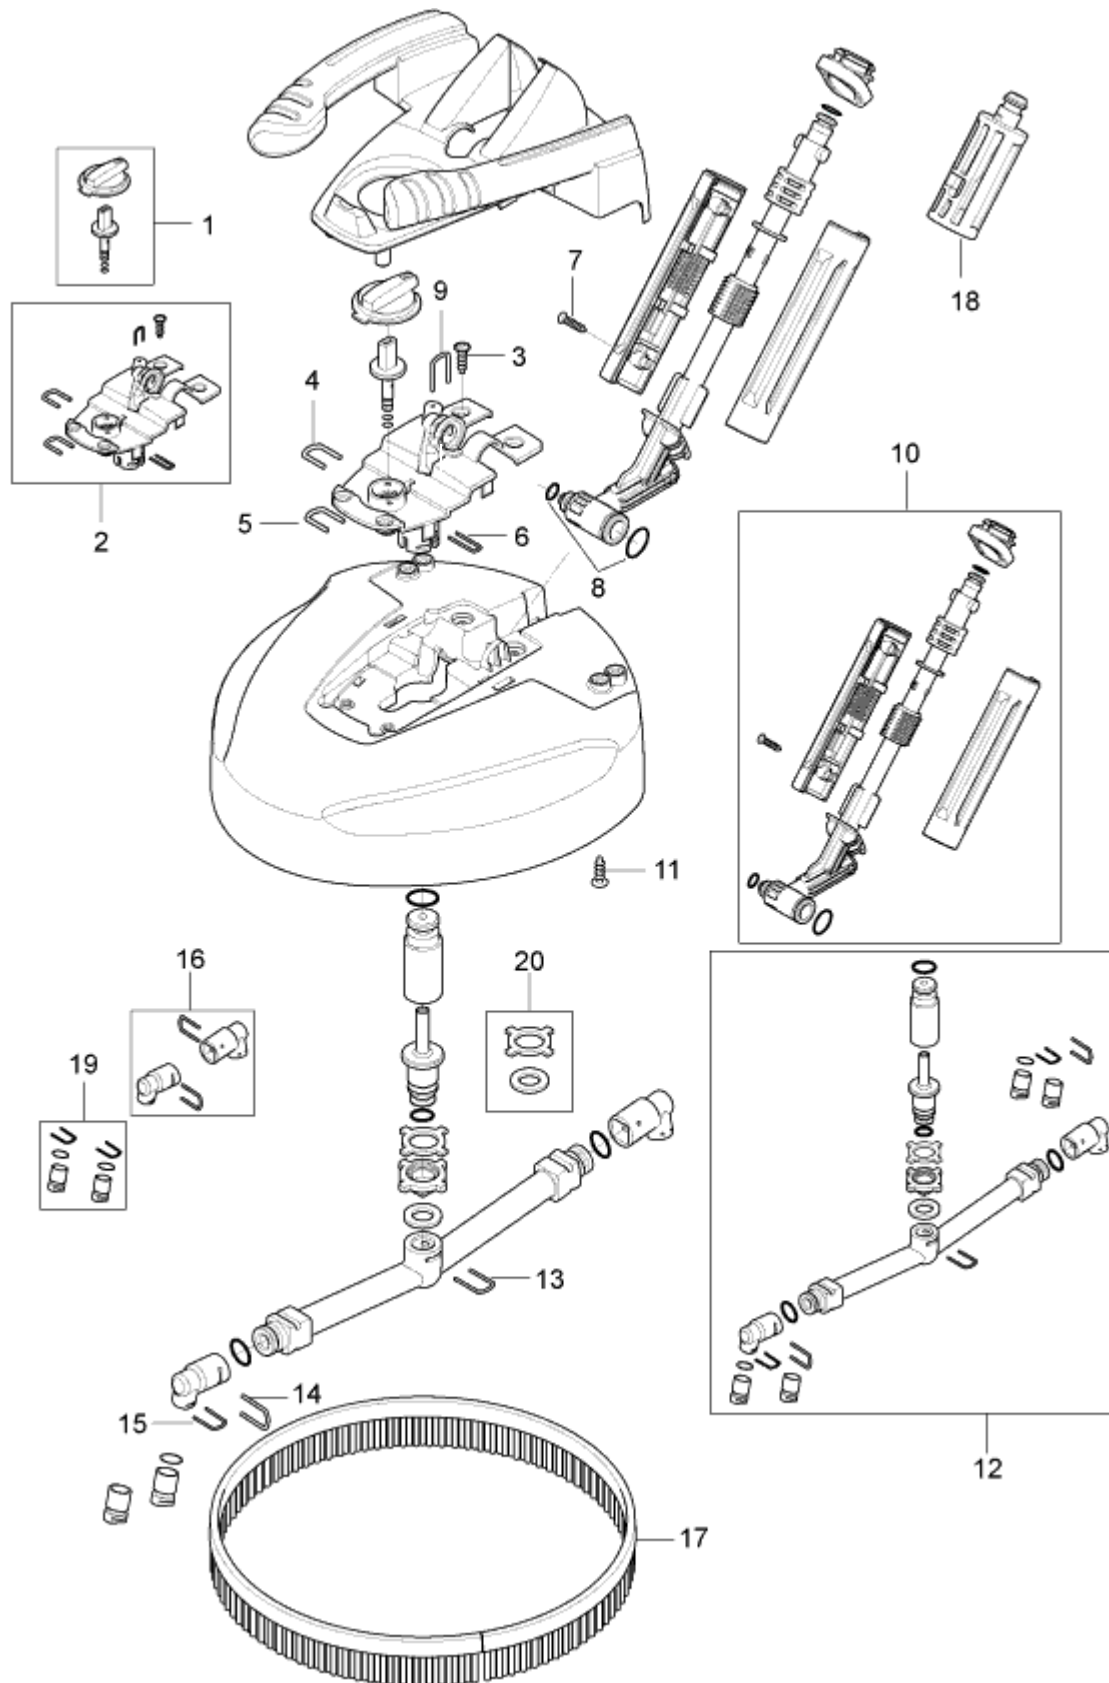

PATIO CLEANER PLUS

E140.3 and E145.3

21-01-2015

Part List ID
PATIOCLEAN05

16

PATIO CLEANER PLUS

E140.3 and E145.3

21-01-2015

Part List ID
PATIOCLEAN05

17

Pos	Part no.	Qty	Description	
0	126411376	1	PATIO CLEANER PLUS	ACC TSB Patio Plus - Add grease
1	127440101	1	ALTO POWER CONTROL KIT	
2	127440103	1	RA101 CABINET KIT	
3	107141838	1	SCREW K50X18 WN1451 BLACK TORX20	
4	127440111	1	U-PIN FOR PISTON	
5	6411552	1	LOCK STAPLE	
6	127440112	1	U-PIN FOR BEARING	
7	1814585	1	PT-SCREW K30X12 WN1452 - BLACK TORX	
8	127440114	1	O-RING FOR NIPPLE 5.5X1.5 SH90	
9	127440115	1	U-PIN F NIPPLE BASE	
10	127440108	1	ALTO LOCK KIT	
11	107141838	1	SCREW K50X18 WN1451 BLACK TORX20	
12	127440106	1	ALTO ROTOR ARM KIT	
12	128307045	1	ALTO ROTOR ARM KIT	Only Compact - see TSB CPW-023
13	127440116	1	U-PIN F NOZZLE AXLE	
14	127440117	1	U-PIN F NOZZLE SEAT	
15	127440116	1	U-PIN F NOZZLE AXLE	
16	128500407	1	PATIO NOZZLE SEAT KIT	See TSB-CON-2013-002
17	127440118	1	BRUSH RING	
18	126412104	1	ADAPTER	
19	128500408	1	PATIO NOZZLE KIT	
30	128307020	1	10PCS BOXES TO PATIO PLUS