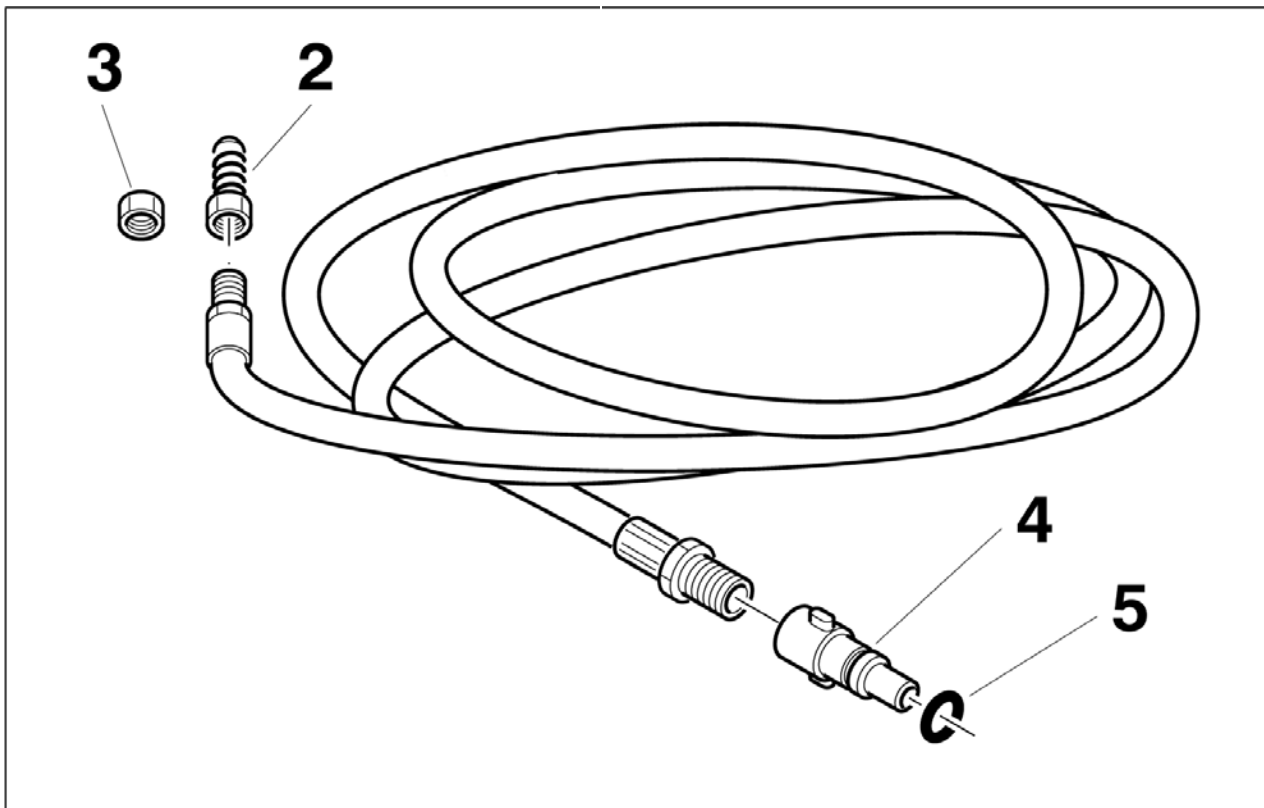

Drain and tube cleaner

E140.3 and E145.3

21-01-2015

Part List ID
DRAINCLEAN04

14

Drain and tube cleaner

E140.3 and E145.3

21-01-2015

Part List ID
DRAINCLEAN04

15

Pos	Part no.	Qty	Description
1	128500461	1	DRAIN AND TUBE 8M 8M
1	6410766	1	DRAIN AND TUBE CLEANER ALTO 15M D&T
2	6410790	1	SPRING F. TUBE CLEANER
3	6410696	1	UNION NUT F. TUBE CLEANER
4	6120486	1	NIPPLE FOR BAYONET CLUTCH
5	3001211	1	O-RING 9.6X2.4 NITRIL 70SH
5	6411218	1	BAG WITH 10 O-RINGS 3001211