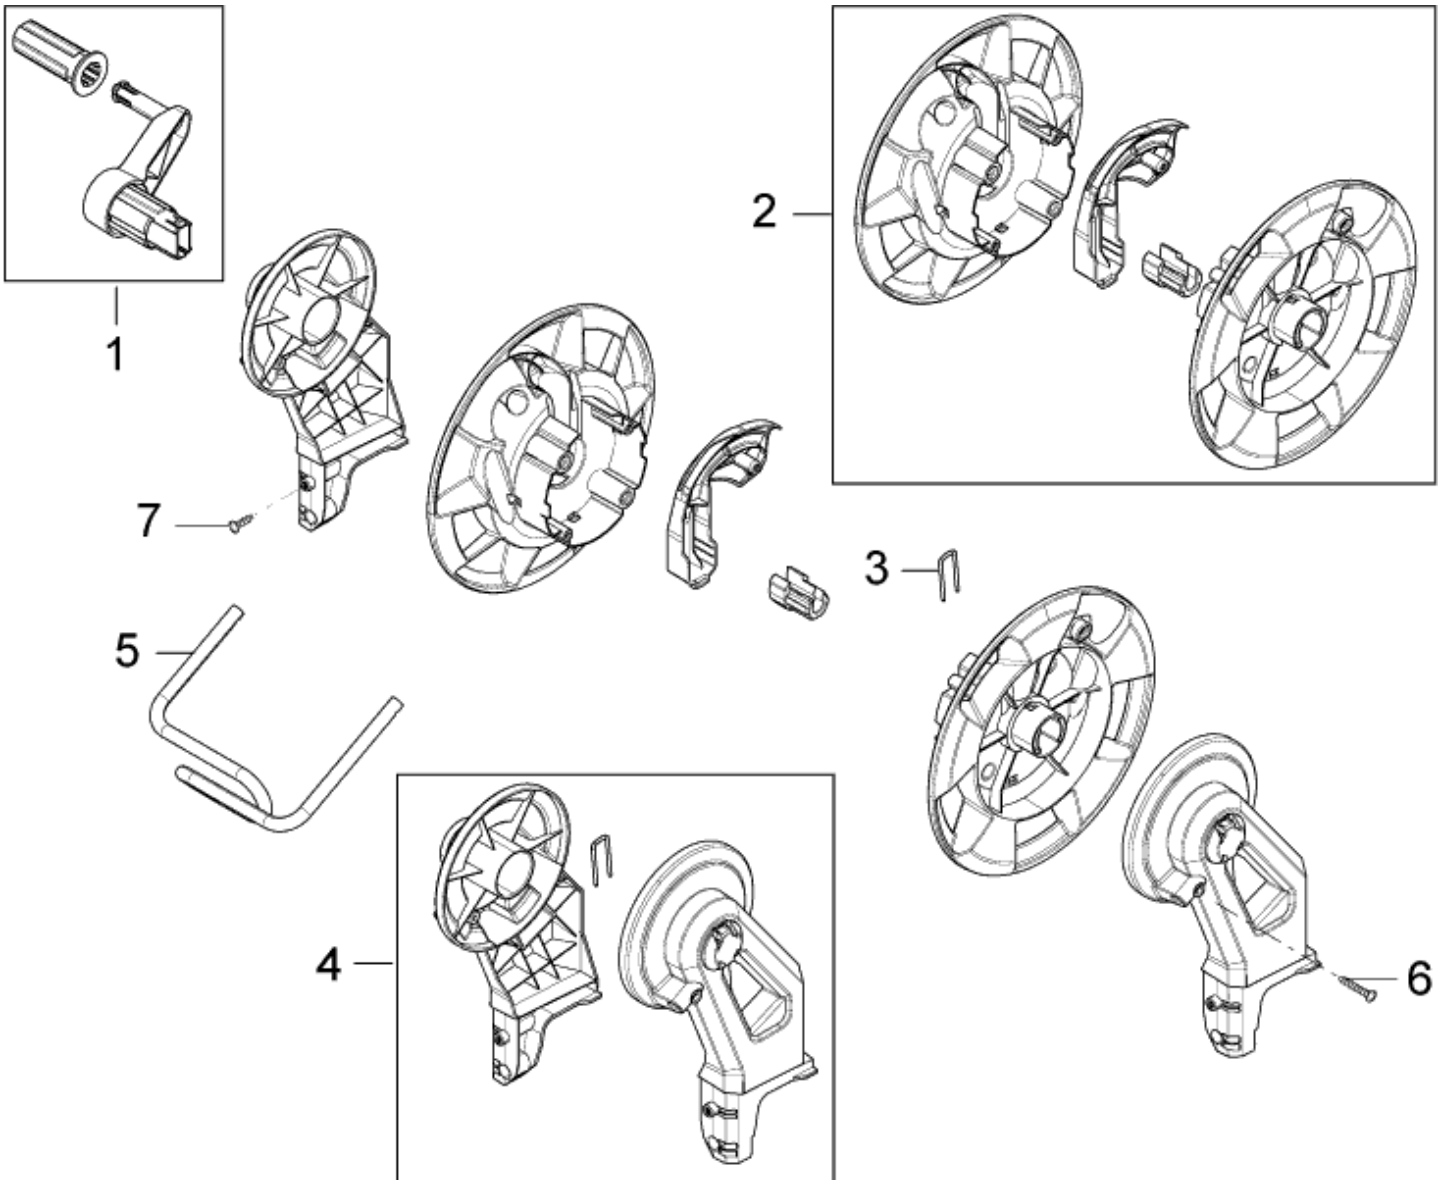

Part List ID

E130304

7

Pos	Part no.	Qty	Description	
01	127500051	1	LOCK RING	
02	127500040	1	NEW FAN	
03	128500601	1	MOTOR 230V/50HZ 2.1KW	
04	128500604	4	VIBRATION DAMPER	
05	128500605	1	THRUST BALL BEARING	
06	127130066	1	WASHER D22XD6.4X1.5	
07	127500050	1	SPRING WASHER	
08	128500608	1	SCREW M6X16 10.9 FZB ISO4762	
09	128500615	1	WOBBLE DISC KIT 10.7 DEG	
10	128500616	1	PISTON COMPLETE KIT 3PCS	
11	127440078	1	O-RING 72X2 SH90	
12	128500618	1	CYLINDERBLOCK KIT W.EASY START	Easy start
13	128500619	1	EASY START KIT	
14	128500620	1	U-PIN OUTLET	
15	128500195	1	INLET FILTER MESH SP	
16	128500622	1	OUTLET INSERT QUICK COUPLING	
17	3004304	1	O-RING 5.1X1.6 VITON SH 90	
18	128500624	1	NON RETURN VALVE COMPLETE	
19	128500626	1	START/STOP VALVE D3.05	
20	128500628	1	MICROSWITCH BOX COMPLETE	
21	127440081	1	THRUST COLLAR WATER KIT	
22	128500630	1	O-RING 10.0X2.2 NBR 90	
23	127440086	3	PRESSURE VALVE PLUG KIT	
24	127440085	3	O-RING 11.7X2.0 SH90	
25	128500632	1	INLET/OUTLET VALVE 3PCS	
26	128500633	1	CYLINDE HEAD R CYLINDER HEAD	
27	127500029	4	WASHER	
28	127500050	4	SPRING WASHER	
29	127500071	1	SCREW M6X70 DIN 912 4PCS	
30	128500634	1	CYLINDERBLOCK KIT	
31	128500675	1	U-PIN INLET	

Hose reel

E140.3 and E145.3

21-01-2015

Part List ID
E130306

8

Hose reel

E140.3 and E145.3

21-01-2015

Part List ID
E130306

9

Pos	Part no.	Qty	Description
0	128500531	1	HOSE REEL COMPLETE
1	128500590	1	HANDLE COMPLETE F.HOSE REEL
2	128500591	1	KIT FOR HOSE REEL
3	128500592	1	LOCK KIT
4	128500593	1	HOSE REEL BRACKET KIT
5	128500594	1	HOSE GUIDE BRACKET
6	128500595	2	SCREW K50X35 WN1452 BLACK TORX
7	101814782	2	SCREW K50X18 WN 1412 GALVANIZED