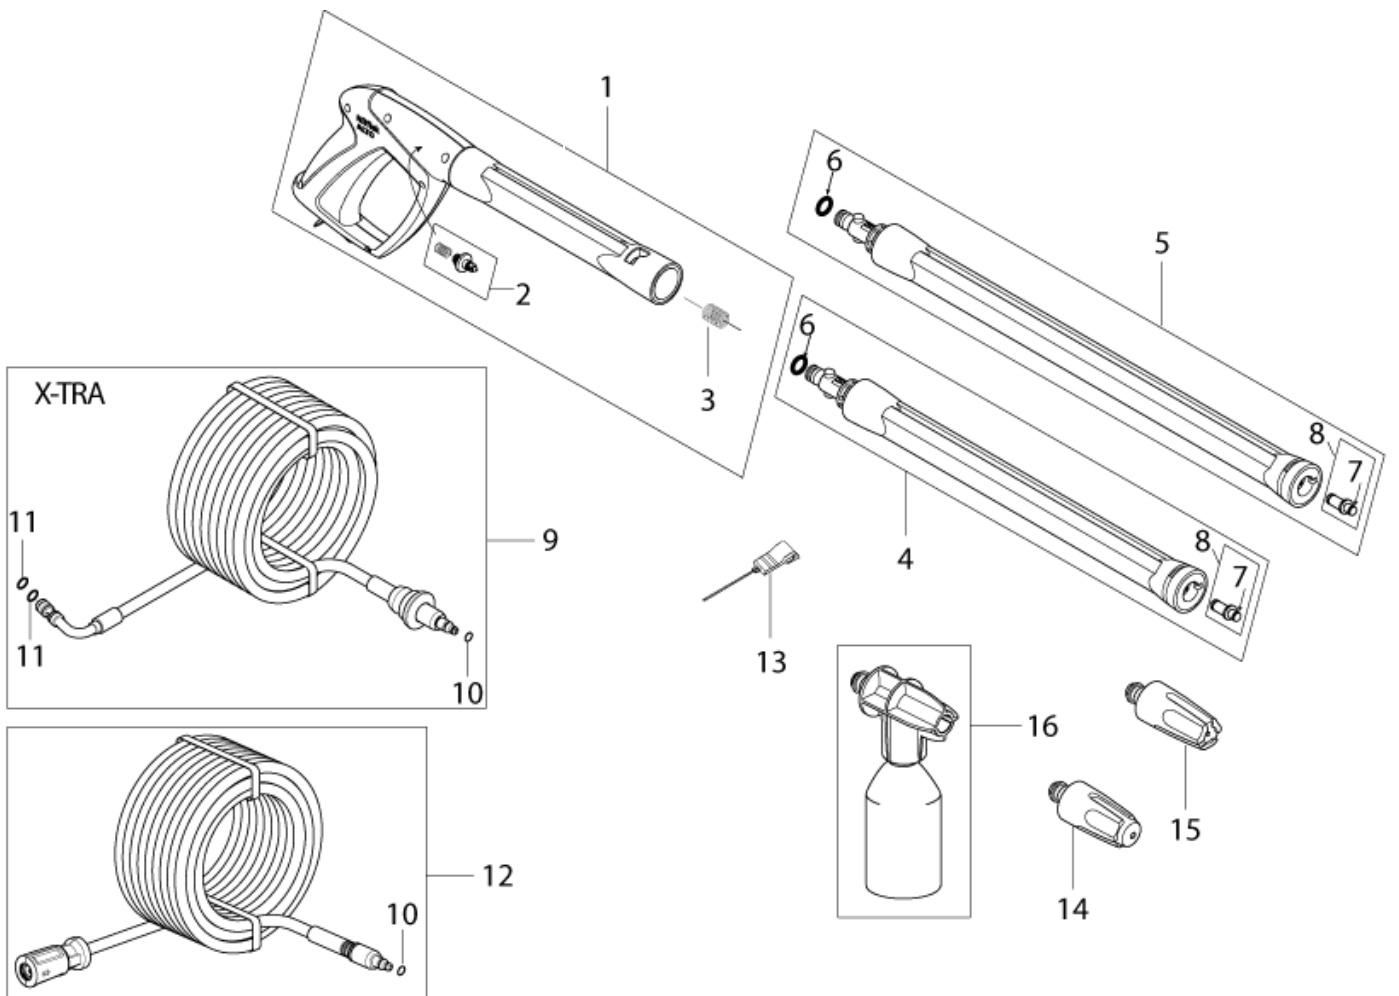

Accessories E130.3 and E140.3

E140.3 and E145.3

21-01-2015

Part List ID
E130308

10

Accessories E130.3 and E140.3

E140.3 and E145.3

21-01-2015

Part List ID
E130308

11

Pos	Part no.	Qty	Description	
1	128500071	1	G4 SPRAY HANDLE W.SOFT COATING	E130.3, E140.3
2	126481133	1	KIT F. G3 GUN SPRING VALVE	
3	126481126	1	SPRING F. INTERMEDIATE TUBE	
4	128500676	1	G4 NOZZLE TUBE SHORT	
5	128500074	1	G4 C C SPRAY LANCE LONG VER.	
6	126481125	1	O-RING F.LANCES	
7	3004312	1	O-RING 7X1.2 NITRIL 90 SHORE	
8	126481109	1	LOW PRESSURE NOZZLE W.O-RINGS	
9	128500654	1	HOSE TEXTILE SOFT 9M FOR MODEL	X-tra
9	128500655	1	HOSE STEEL ARMED 9M FOR MODEL	X-tra
10	3004304	1	O-RING 5.1X1.6 VITON SH 90	
11	3004321	2	O-RING 10X2 ULTRATHIN	
12	128500651	1	HOSE TEXTILE SOFT 7M FOR WO HR	
12	128500652	1	HOSE TEXTILE SOFT 8M FOR MODEL	
12	128500653	1	HOSE STEEL ARMED 8M FOR MODEL	
13	6520844	1	CLEANING TOOL BLACK	
14	128500033	1	C C POWER SPEED TURQUOISE	
15	126481116	1	PR TORNADO YELLOW	E130.3
15	126481120	1	PR TORNADO DARK BLUE	E140.3
16	128500077	1	C C FOAMSPRAYER WITH BOTTLE	
NS	128500673	1	INLET SUCTION HOSE 3M	
NS	128500674	1	NILFISK WATER FILTER