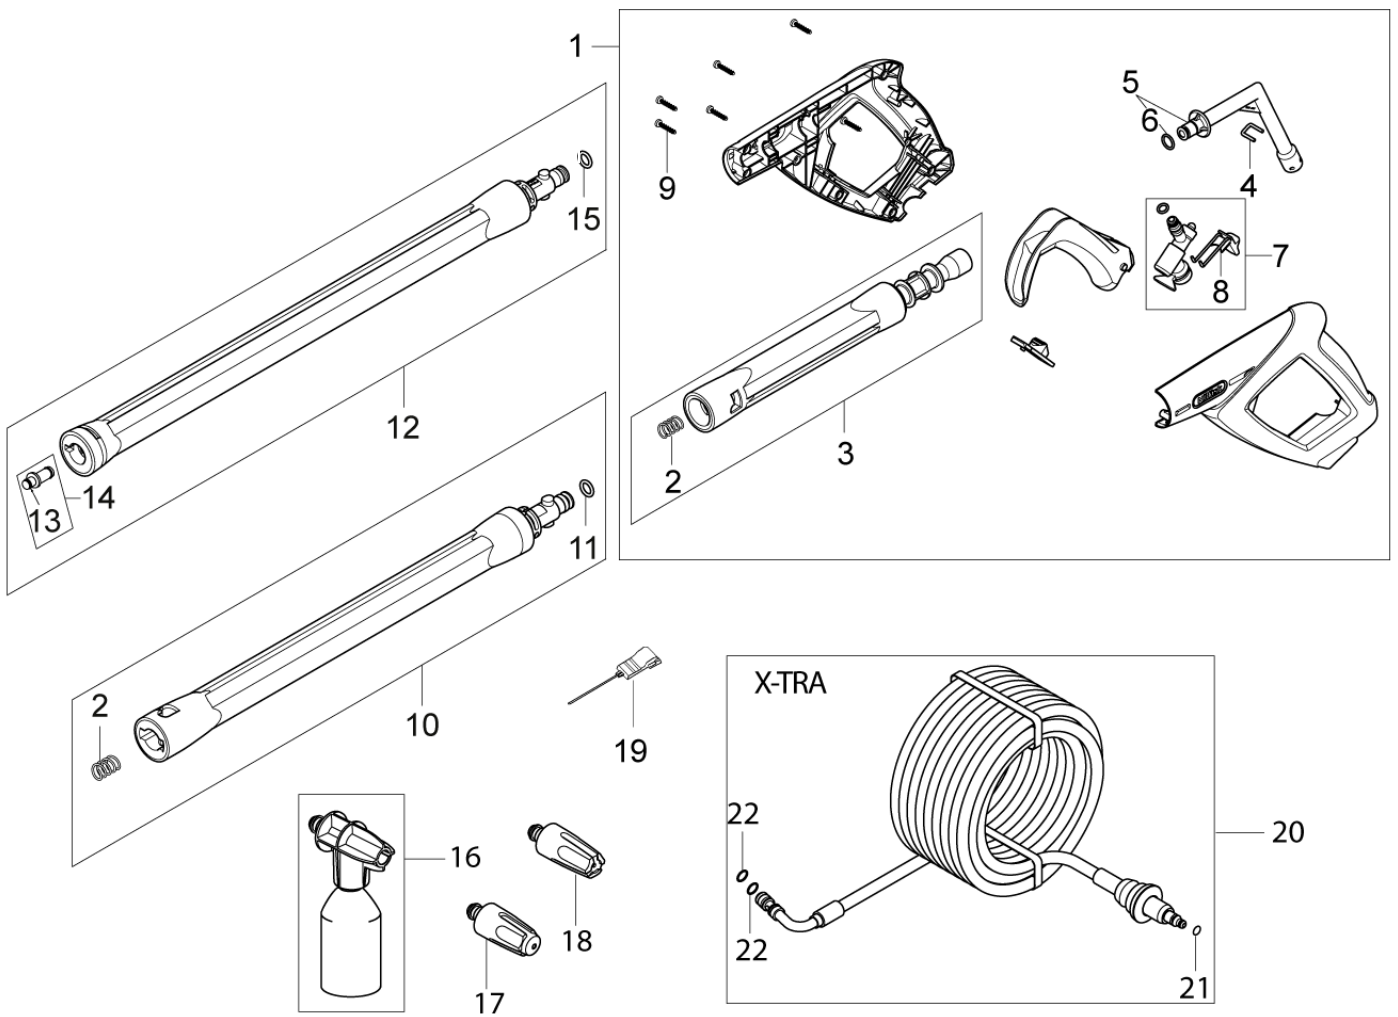

Accessories E145.3

E140.3 and E145.3

21-01-2015

Part List ID
E145302

12

Accessories E145.3

E140.3 and E145.3

21-01-2015

Part List ID

E145302

13

Pos	Part no.	Qty	Description	
1	128500072	1	G5 SPRAY HANDLE	
2	2602500	1	SPRING F.INTERMEDIATE TUBE	
3	127440051	1	INTERMEDIATE TUBE G5	
4	6525232	1	LOCK BRACKET	
5	126481103	1	PRESSURE TUBE W. O-RING	
6	301003043	1	O-RING Ø 10.82X1.78	
7	127440049	1	VALVE HOUSE COMPLETE BLUE	
8	127440052	1	SPRING BUTTOM TUBE	
9	101814698	8	SCREW 3X16	
10	128500075	1	G5 SPRAY LANCE	
11	3004279	1	O-RING 9.3X2.4 NITRIL 90 SH	
12	128500074	1	G4 C C SPRAY LANCE LONG VER.	
13	3004312	1	O-RING 7X1.2 NITRIL 90 SHORE	
14	126481109	1	LOW PRESSURE NOZZLE W.O-RINGS	
15	126481125	1	O-RING F.LANCES	
16	128500077	1	C C FOAMSPRAYER WITH BOTTLE	
17	128500033	1	C C POWER SPEED TURQUOISE	
18	128500657	1	PR TORNADO RED2 LINES CLICK	E145.3
19	6520844	1	CLEANING TOOL BLACK	
20	128500656	1	HOSE STEEL ARMED 10M FOR MODEL	E145.3
21	3004304	1	O-RING 5.1X1.6 VITON SH 90	
22	3004321	2	O-RING 10X2 ULTRATHIN