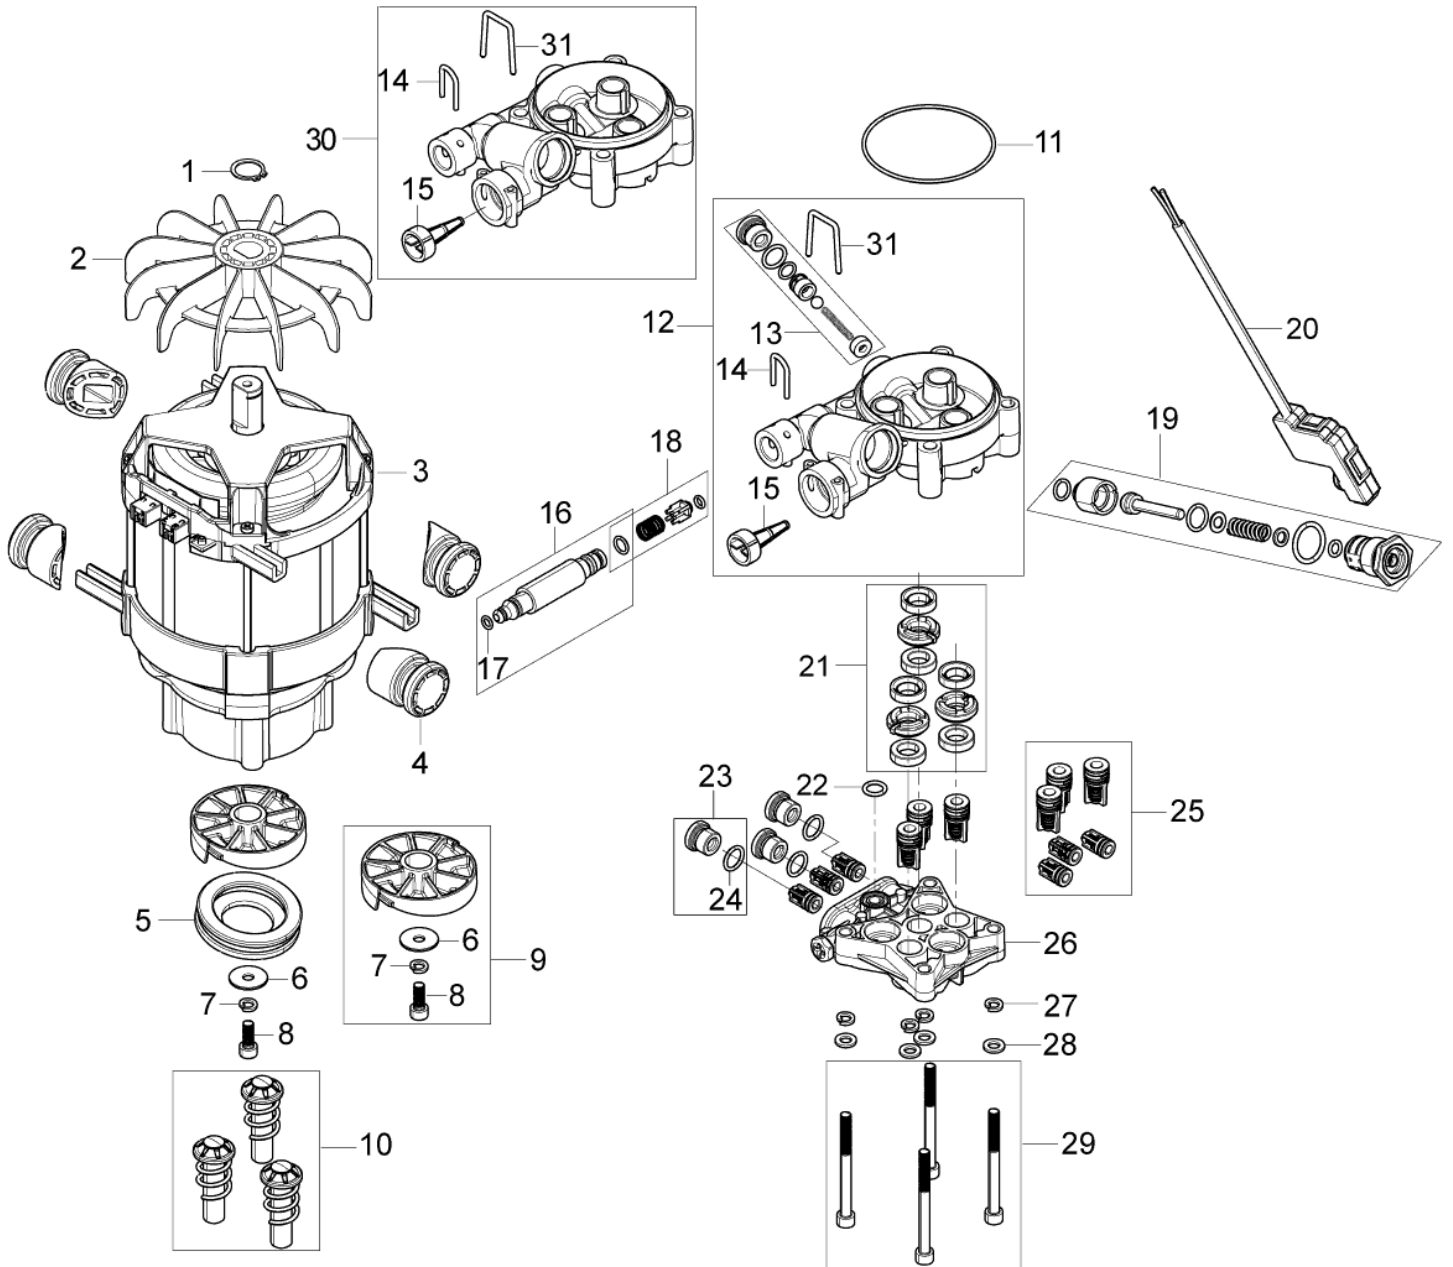

Motor pump unit

E140.3 and E145.3

21-01-2015

Part List ID
E130304

6

Motor pump unit

E140.3 and E145.3

21-01-2015

Part List ID

E130304

7

Pos	Part no.	Qty	Description	
01	127500051	1	LOCK RING	
02	127500040	1	NEW FAN	
03	128500601	1	MOTOR 230V/50HZ 2.1KW	
04	128500604	4	VIBRATION DAMPER	
05	128500605	1	THRUST BALL BEARING	
06	127130066	1	WASHER D22XD6.4X1.5	
07	127500050	1	SPRING WASHER	
08	128500608	1	SCREW M6X16 10.9 FZB ISO4762	
09	128500615	1	WOBBLE DISC KIT 10.7 DEG	
10	128500616	1	PISTON COMPLETE KIT 3PCS	
11	127440078	1	O-RING 72X2 SH90	
12	128500618	1	CYLINDERBLOCK KIT W.EASY START	Easy start
13	128500619	1	EASY START KIT	
14	128500620	1	U-PIN OUTLET	
15	128500195	1	INLET FILTER MESH SP	
16	128500622	1	OUTLET INSERT QUICK COUPLING	
17	3004304	1	O-RING 5.1X1.6 VITON SH 90	
18	128500624	1	NON RETURN VALVE COMPLETE	
19	128500626	1	START/STOP VALVE D3.05	
20	128500628	1	MICROSWITCH BOX COMPLETE	
21	127440081	1	THRUST COLLAR WATER KIT	
22	128500630	1	O-RING 10.0X2.2 NBR 90	
23	127440086	3	PRESSURE VALVE PLUG KIT	
24	127440085	3	O-RING 11.7X2.0 SH90	
25	128500632	1	INLET/OUTLET VALVE 3PCS	
26	128500633	1	CYLINDE HEAD R CYLINDER HEAD	
27	127500029	4	WASHER	
28	127500050	4	SPRING WASHER	
29	127500071	1	SCREW M6X70 DIN 912 4PCS	
30	128500634	1	CYLINDERBLOCK KIT	
31	128500675	1	U-PIN INLET