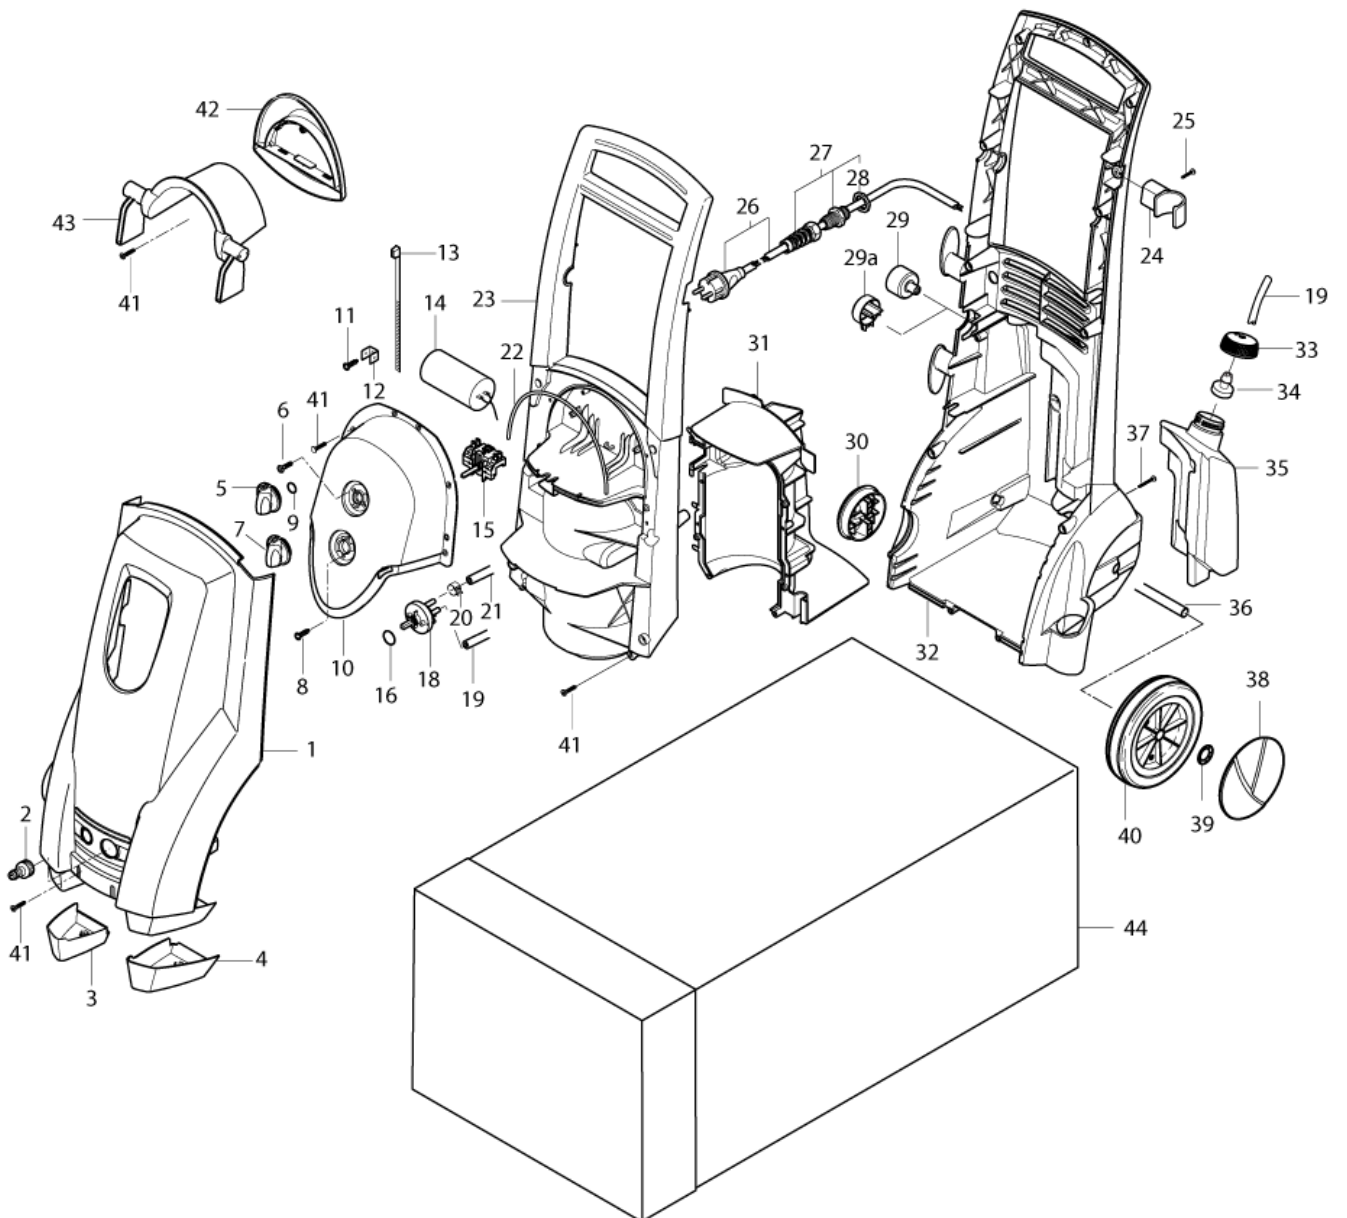

Indholdsfortegnelse

POSEIDON 2

CHASSIS	3
Motor pump unit 2008 2-15, 2-21, 2-24	6
Motor pump unit XT 2008 2-15, 2-21, 2-24	8
Motor pump unit 2-15, 2-19, 2-21, 2-24, 2-28	10
Pump unit 2-28 (ceramic piston) - from serie no. 5	13
Hose reel	15
Default accessories	17
ANBEFALEDE RESERVEDELE	19

CHASSIS

POSEIDON 2

13-02-2015

StyMiste ID
POSEIDON201

3