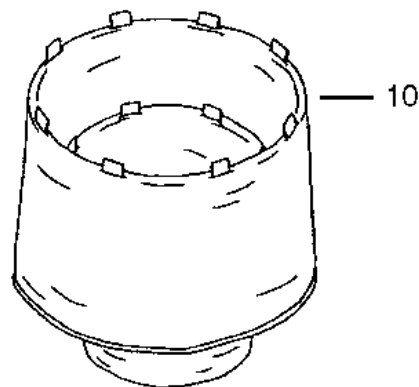

Large filter 18.500 cm²

GS/GM 83

12-02-2015

Part List ID
G13317

17

Large filter 18.500 cm2

GS/GM 83

12-02-2015

Part List ID
G13317

18

Pos	Part no.	Qty	Description
1	22397200	1	EARTHING STRAP
3	22397700	1	FILTER EXPANDER COMPLETE
4	22396801	1	SHAKER KNOB WITH NIPPLE KIT
5	22397600	1	FILTER SHAKER RING
6	71613800	1	BRACKET FOR FILTER
7	22397400	1	SHAKER SYSTEM COMPLETE
8	22397500	1	BRACKET FOR FILTER
9	22397000	1	FILTER PLATE
10	61709100	1	FILTER COTTON 1.85M2
10	62048400	1	FILTER GORE TEX NO-STAT. 1.85M2
10	81904000	1	FILTER GORE TEX 1.85M2
10	82243500	1	FILTER NOMEX 1.85M2
10	L02165100	1	GORE TEX FILTER