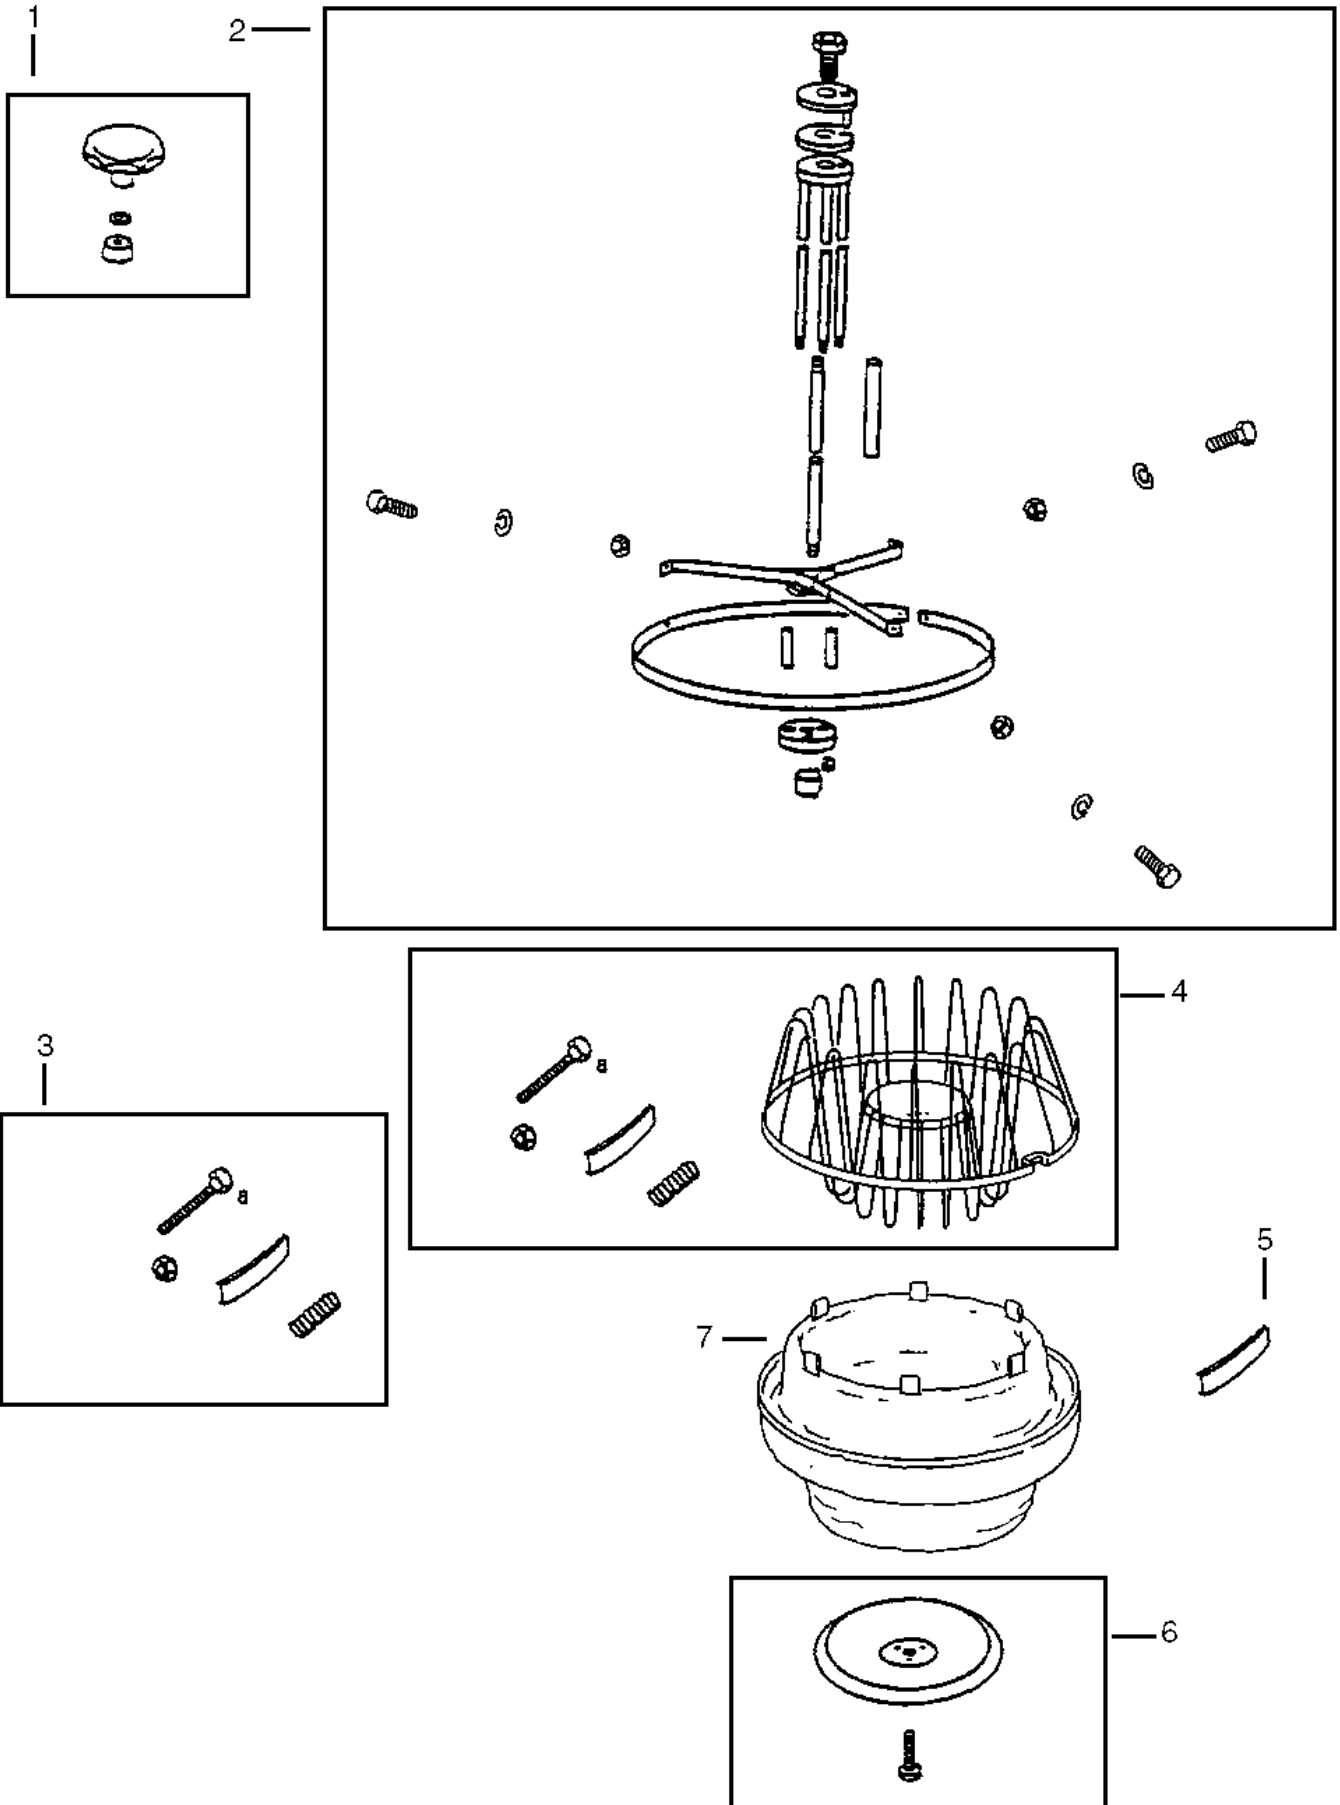

# Filter (filter area 14300 cm<sup>2</sup>)

GS/GM 83

12-02-2015

Part List ID  
G13315

15