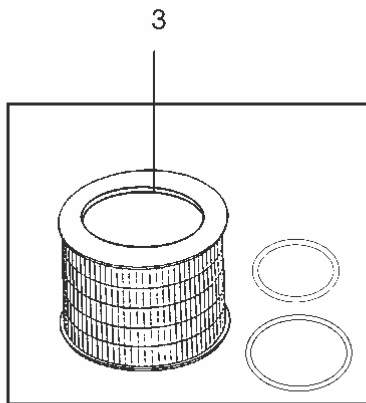

Exhaust filters and sound suppressor

GS/GM 83

12-02-2015

Part List ID

G1339

9

1

4

4A

2

3

10

9

6

HEPA

5

7

HEPA