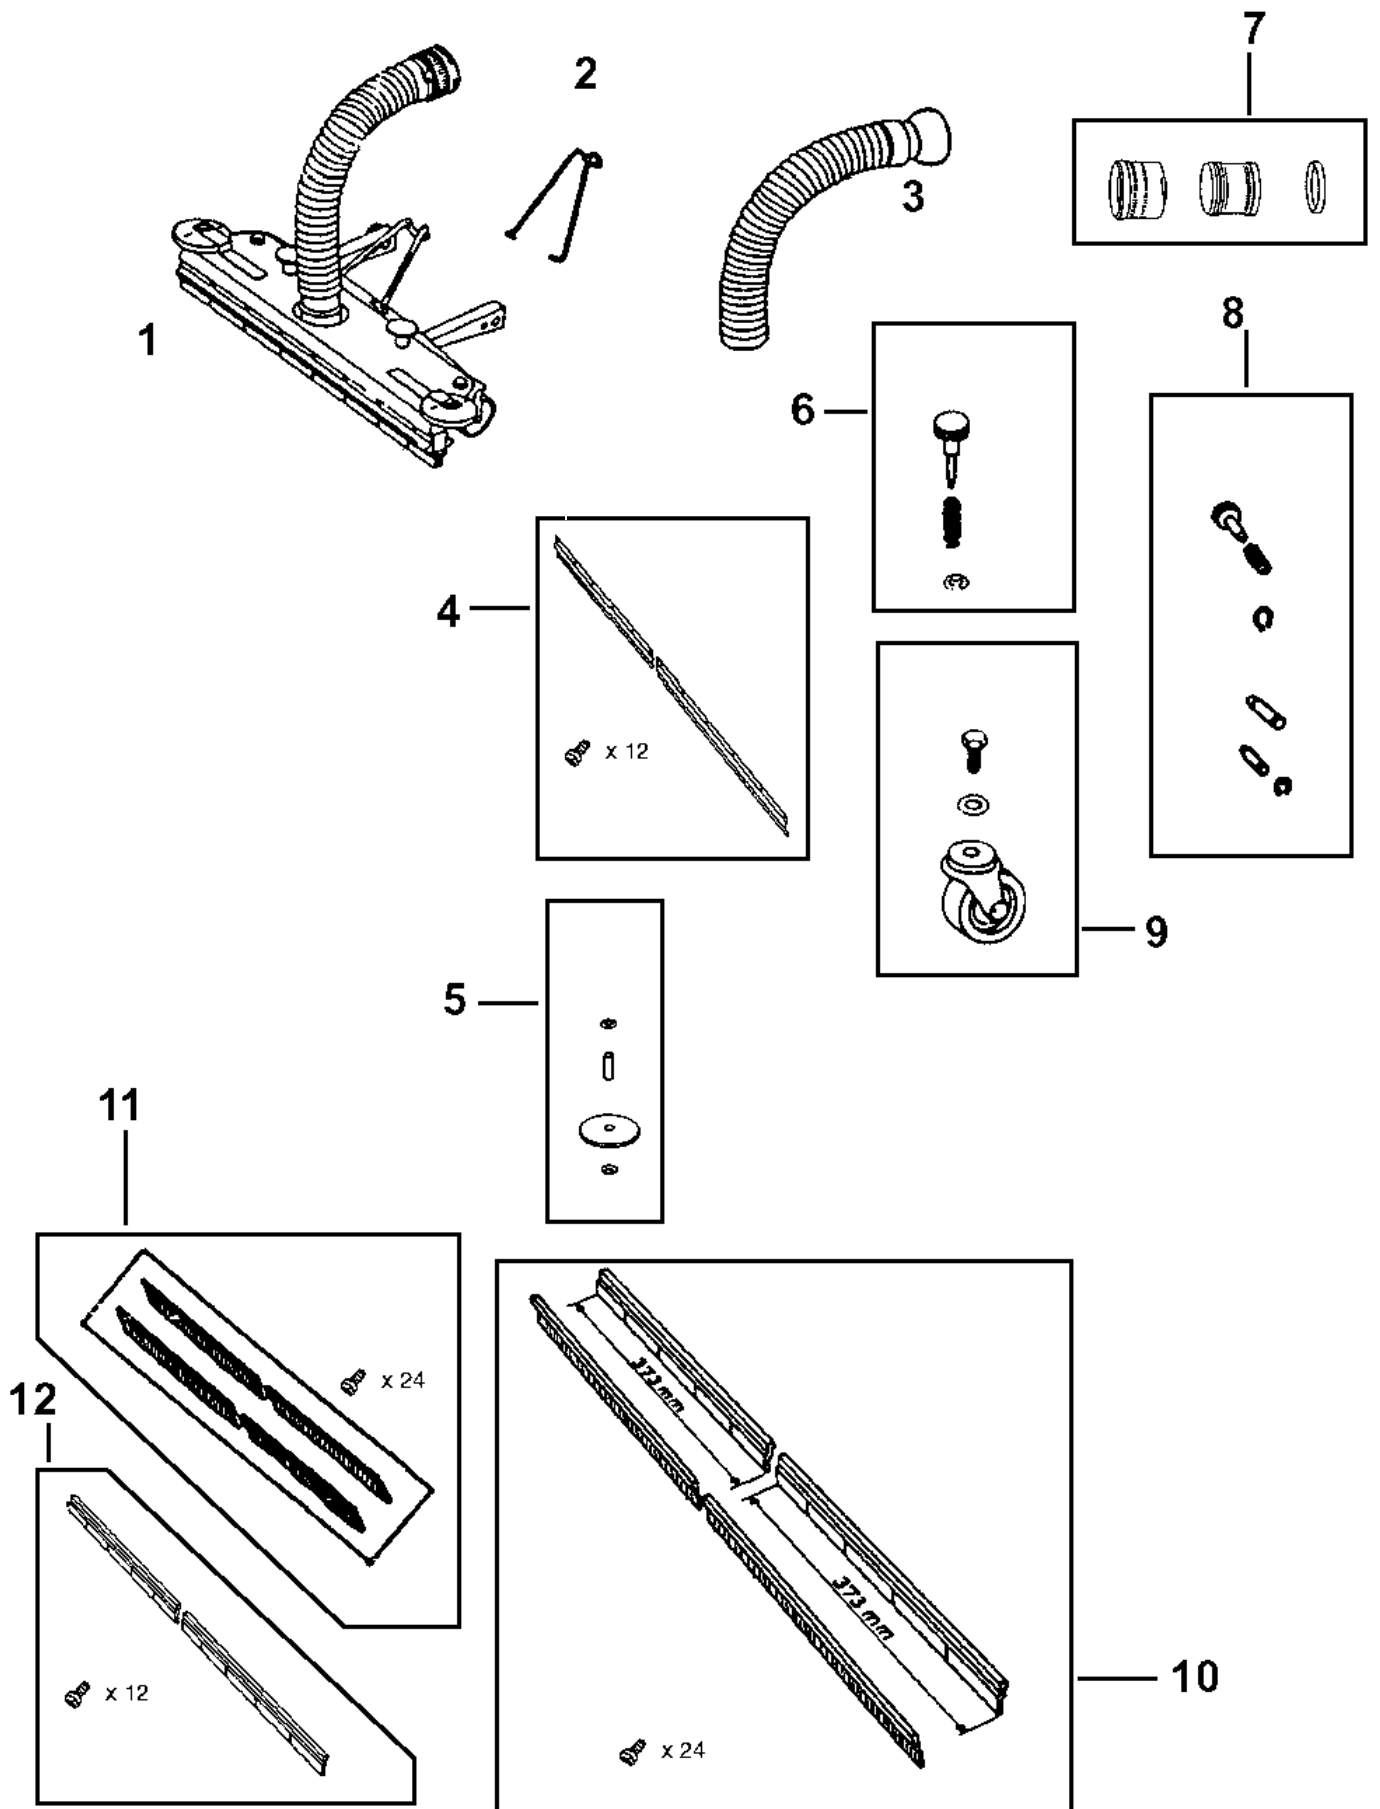

Fixed floor nozzle GS/GM 83-GB 733-GB 833

GS/GM 83

12-02-2015

Part List ID
G13325

25

Fixed floor nozzle GS/GM 83-GB 733-GB 833

GS/GM 83

12-02-2015

Part List ID
G13325

26

Pos	Part no.	Qty	Description
1	11372900	1	NOZZLE FOR CONTAINER 750MM
1	12294600	1	NOZZLE 50MM 750MM BRUSH+LIPS
2	71355100	1	BRACKET FOR NOZZEL 750MM
3	61732900	1	HOSE FRONT-MOUNT 570MM
4	22402800	1	KIT TWO RAILS
5	22386800	1	KIT BUFFER WHEEL FOR NOZZLE
6	22384600	1	RETAINING SCREW FOR NOZZLE
7	22344200	1	SLEEVE
8	22386900	1	PARTS FOR NOZZLE KIT. E.G. 11
9	22384800	1	KIT WHEEL NOZZLE CARRIAGE FR
10	22295400	1	BRUSH+LIPS 373MM FOR 750MM 2+2
11	21669600	1	BRUSH SET 4 PCS KIT
12	22402900	1	RUBBER LIPS 373MM FOR NOZZ.N.7