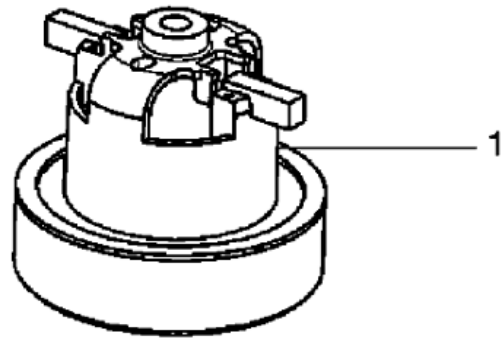

Motor and motor wire, all models

GS/GM 83

12-02-2015

Part List ID G1334

5

Motor and motor wire, all models

GS/GM 83

12-02-2015

Part List ID G1334

6

Pos	Part no.	Qty	Description
1	12125001	1	MOTOR GSP 100-120V
1	12125002	1	FAN UNIT 220-240V 800W
1	12125003	1	MOTOR 110-120V AMETEK
1	12125005	1	FAN UNIT 230V 1200W
2	22130500	1	WIRE KIT/THERMO SWITCH UL
2	22130501	1	INTERNAL WIRE AND CAPACITOR
3	22131100	1	ON/OFF SWITCH 1-POLE
4	22131200	1	ON/OFF SWITCH 2-POLE
10	107401268	1	MOTOR KIT FOR AMATEK
11	22365300	1	SOUND ABSORBER AND GASKET
12	22399800	1	GASKET FOR INLET

for old motor type outph. 2001