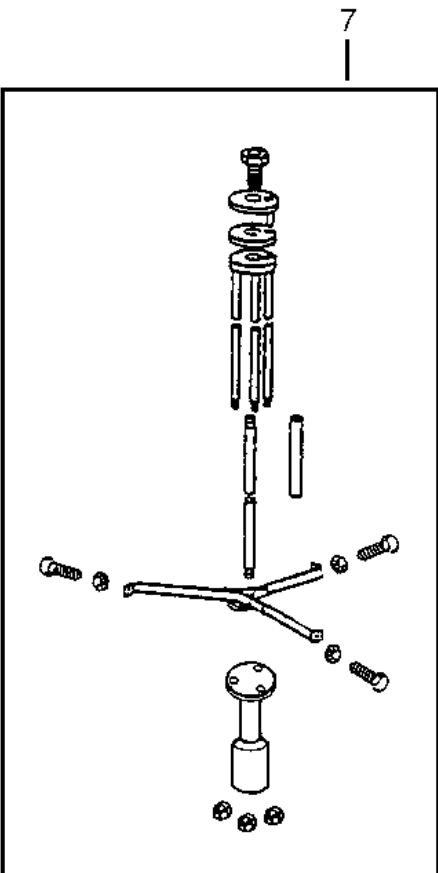

Large filter 18.500 cm²

GS/GM 83

12-02-2015

Part List ID
G13317

17

Large filter 18.500 cm2

GS/GM 83

12-02-2015

Part List ID
G13317

18

Pos	Part no.	Qty	Description
1	22397200	1	EARTHING STRAP
3	22397700	1	FILTER EXPANDER COMPLETE
4	22396801	1	SHAKER KNOB WITH NIPPLE KIT
5	22397600	1	FILTER SHAKER RING
6	71613800	1	BRACKET FOR FILTER
7	22397400	1	SHAKER SYSTEM COMPLETE
8	22397500	1	BRACKET FOR FILTER
9	22397000	1	FILTER PLATE
10	61709100	1	FILTER COTTON 1.85M2
10	62048400	1	FILTER GORE TEX NO-STAT. 1.85M2
10	81904000	1	FILTER GORE TEX 1.85M2
10	82243500	1	FILTER NOMEX 1.85M2
10	L02165100	1	GORE TEX FILTER