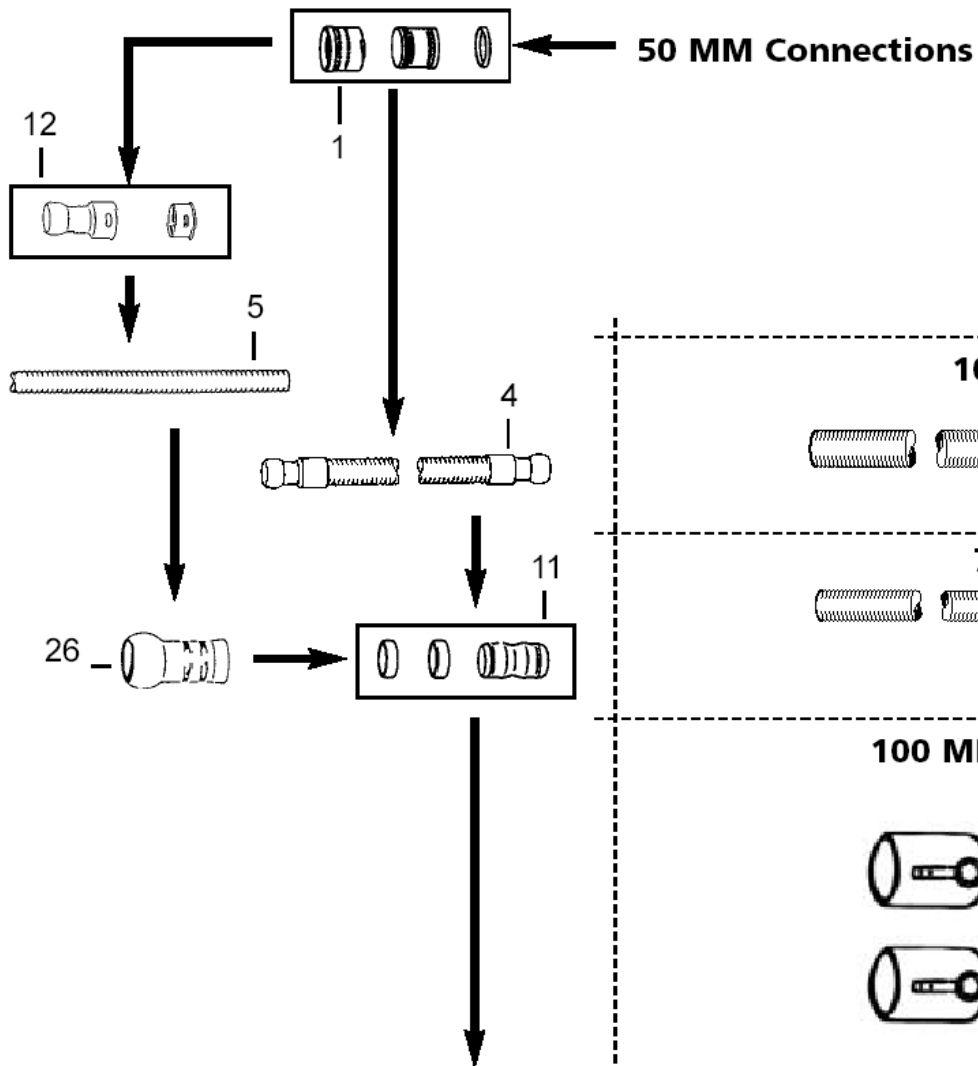

# For custom hose length 100-70-50 mm

GS/GM 83

12-02-2015

Part List ID  
HOSE27

60