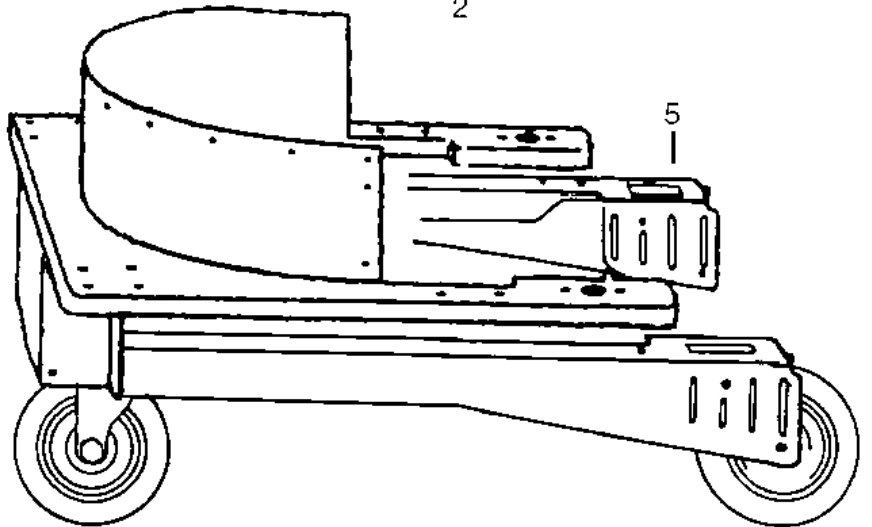

Trolley

GS/GM 83

12-02-2015

Part List ID
G13318

19

Trolley

GS/GM 83

12-02-2015

Part List ID
G13318

20

Pos	Part no.	Qty	Description
1	22396500	1	LIFTING GEAR 83/X33
2	22399600	1	LEG
3	22386600	1	SPRING FOR LIFT MECHANISM
4	32211000	1	CATCHES
5	22400700	1	CARRIAGE FRAME FOR 83X
6	22386700	1	KNEE JOINT
7	22396700	1	RUBBER BUFFER
8	22396600	1	JOCKEY WHEEL COMPLETE
9	22397300	1	WHEEL COMPLETE