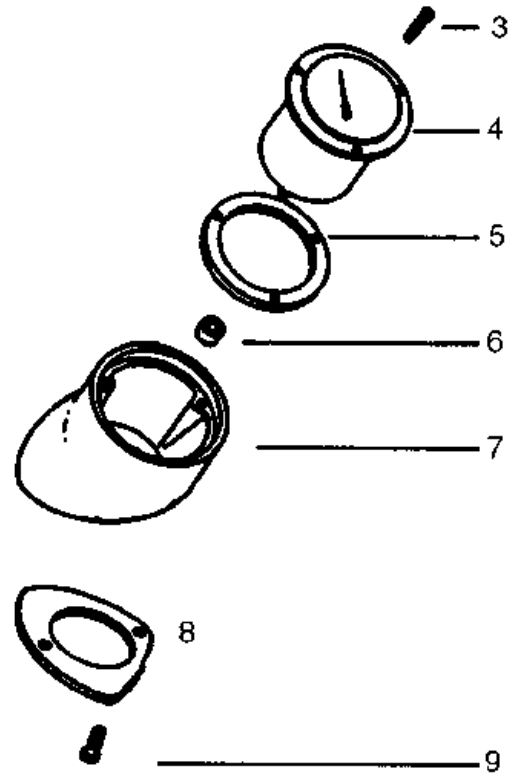

Manometers and dust bag

GS/GM 83

12-02-2015

Part List ID
G13322

23

For GS 83

For GS 83

1

10

Note

means: New or changed ref. nos.

Manometers and dust bag

GS/GM 83

12-02-2015

Part List ID
G133Z2

24

Pos	Part no.	Qty	Description
1	21517300	1	MANOMETER 83/833/9/1033
3	81539500	3	SCREW M3X10 PAN HEAD
4	81517800	1	MANOMETER
5	81517400	1	SEAL FOR MANOMETER
6	81517700	1	SEAL
7	71517900	1	MANOMETER HOUSING
8	81517500	1	SEAL
9	71350600	1	SCREW
10	82366400	1	PLASTIC BAGS KLAR 5PCS
10	82366500	1	PLASTIC BAGS BLUE 5PCS
10	82366600	1	PLASTIC BAGS RED 5PCS