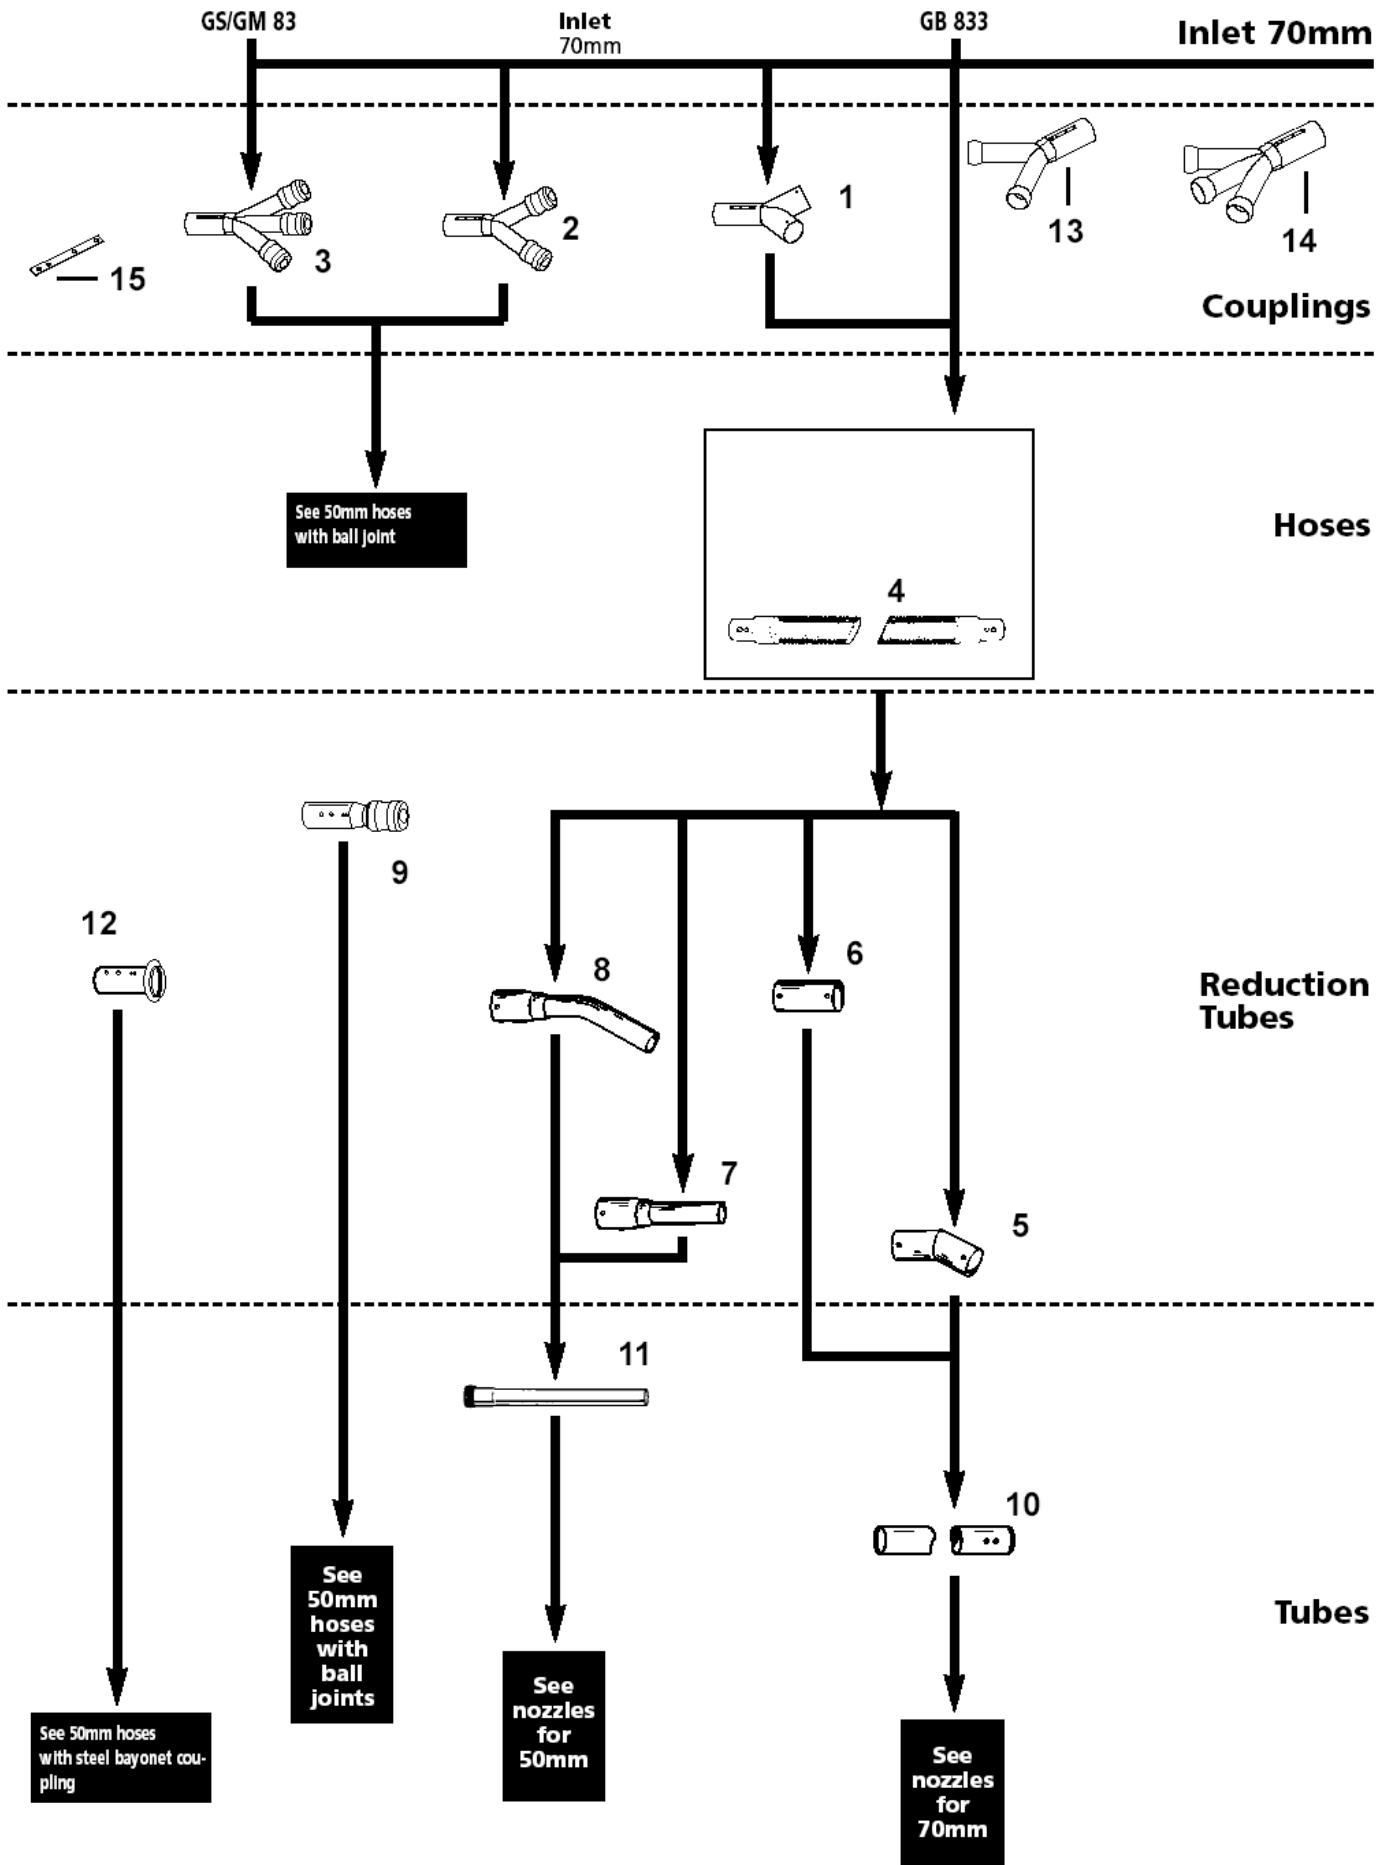

Hoses, connections and tubes 70 mm

GS/GM 83

12-02-2015

Part List ID
G13327

27

Hoses, connections and tubes 70 mm

GS/GM 83

12-02-2015

Part List ID

G13327

28

Pos	Part no.	Qty	Description
1	L03059500	1	FORK PIECE 70 /2X70
2	L03059601	1	FORK PIECE 70 /2X50
3	L03059700	1	BRANCH YPIECE 70/3X50MM
4	L03060300	1	PLASTIC HOSE. BLACK 3M/70MM
4	L03060500	1	PLASTIC HOSE 5M/D70MM
4	L03062000	1	METAL HOSE 3M/70MM
4	L03063800	1	PLASTIC HOSE 3M/70MM
4	L03063900	1	PLASTIC HOSE 5M/70MM
4	L03067100	1	TRANSP.PUR H HOSE 3M/70
5	L03056203	1	BENT SLEEVE FOR PIPE 70/ 7
6	L03056200	1	SLEEVE FOR PIPE 70 /70
7	L03057400	1	STRAIGHT PIPE 70/50
8	L03056600	1	BENT PIPE 70 /50
9	L03057100	1	REDUCTION PIECE. PIPE 70 / 50
10	L03055000	1	STRAIGHT PIPE 70 /1200MM M
11	10686400	1	STEEL HOSE MT1 D50
12	L03057500	1	REDUZIERUNG 70MM KESSELAN