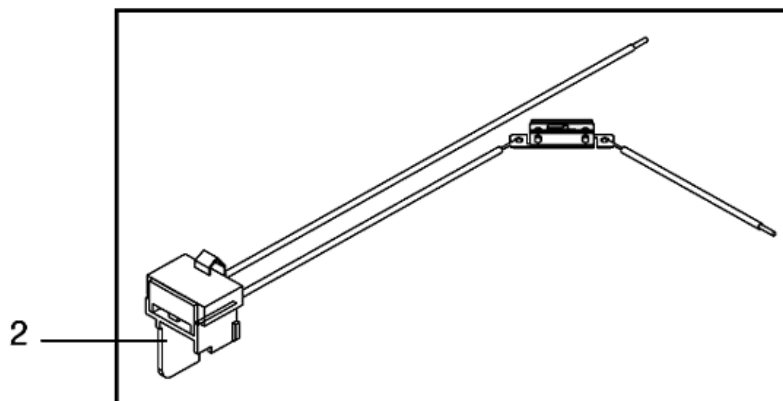

Motor and motor wire, all models

GS/GM 83

12-02-2015

Part List ID G1334

5

Motor and motor wire, all models

GS/GM 83

12-02-2015

Part List ID G1334

6

Pos	Part no.	Qty	Description
1	12125001	1	MOTOR GSP 100-120V
1	12125002	1	FAN UNIT 220-240V 800W
1	12125003	1	MOTOR 110-120V AMETEK
1	12125005	1	FAN UNIT 230V 1200W
2	22130500	1	WIRE KIT/THERMO SWITCH UL
2	22130501	1	INTERNAL WIRE AND CAPACITOR
3	22131100	1	ON/OFF SWITCH 1-POLE
4	22131200	1	ON/OFF SWITCH 2-POLE
10	107401268	1	MOTOR KIT FOR AMATEK
11	22365300	1	SOUND ABSORBER AND GASKET
12	22399800	1	GASKET FOR INLET

for old motor type outph. 2001