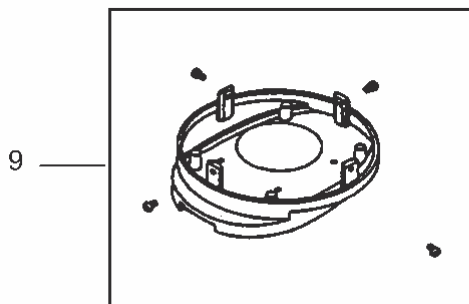

Exhaust filters and sound suppressor

GS/GM 83

12-02-2015

Part List ID

G1339

9

1

4

4A

2

3

10

9

6

HEPA

5

7

HEPA