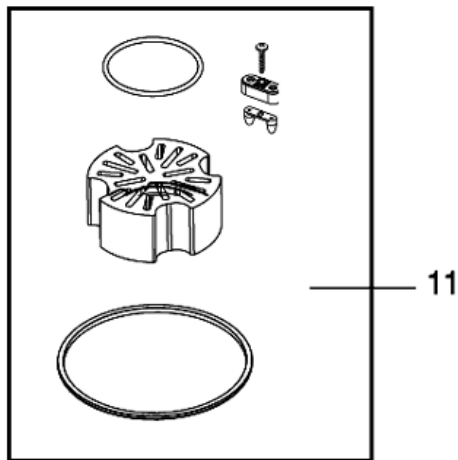

Motor and motor wire, all models

GS/GM 83

12-02-2015

Part List ID G1334

5

Motor and motor wire, all models

GS/GM 83

12-02-2015

Part List ID G1334

6

Pos	Part no.	Qty	Description
1	12125001	1	MOTOR GSP 100-120V
1	12125002	1	FAN UNIT 220-240V 800W
1	12125003	1	MOTOR 110-120V AMETEK
1	12125005	1	FAN UNIT 230V 1200W
2	22130500	1	WIRE KIT/THERMO SWITCH UL
2	22130501	1	INTERNAL WIRE AND CAPACITOR
3	22131100	1	ON/OFF SWITCH 1-POLE
4	22131200	1	ON/OFF SWITCH 2-POLE
10	107401268	1	MOTOR KIT FOR AMATEK
11	22365300	1	SOUND ABSORBER AND GASKET
12	22399800	1	GASKET FOR INLET

for old motor type outph. 2001