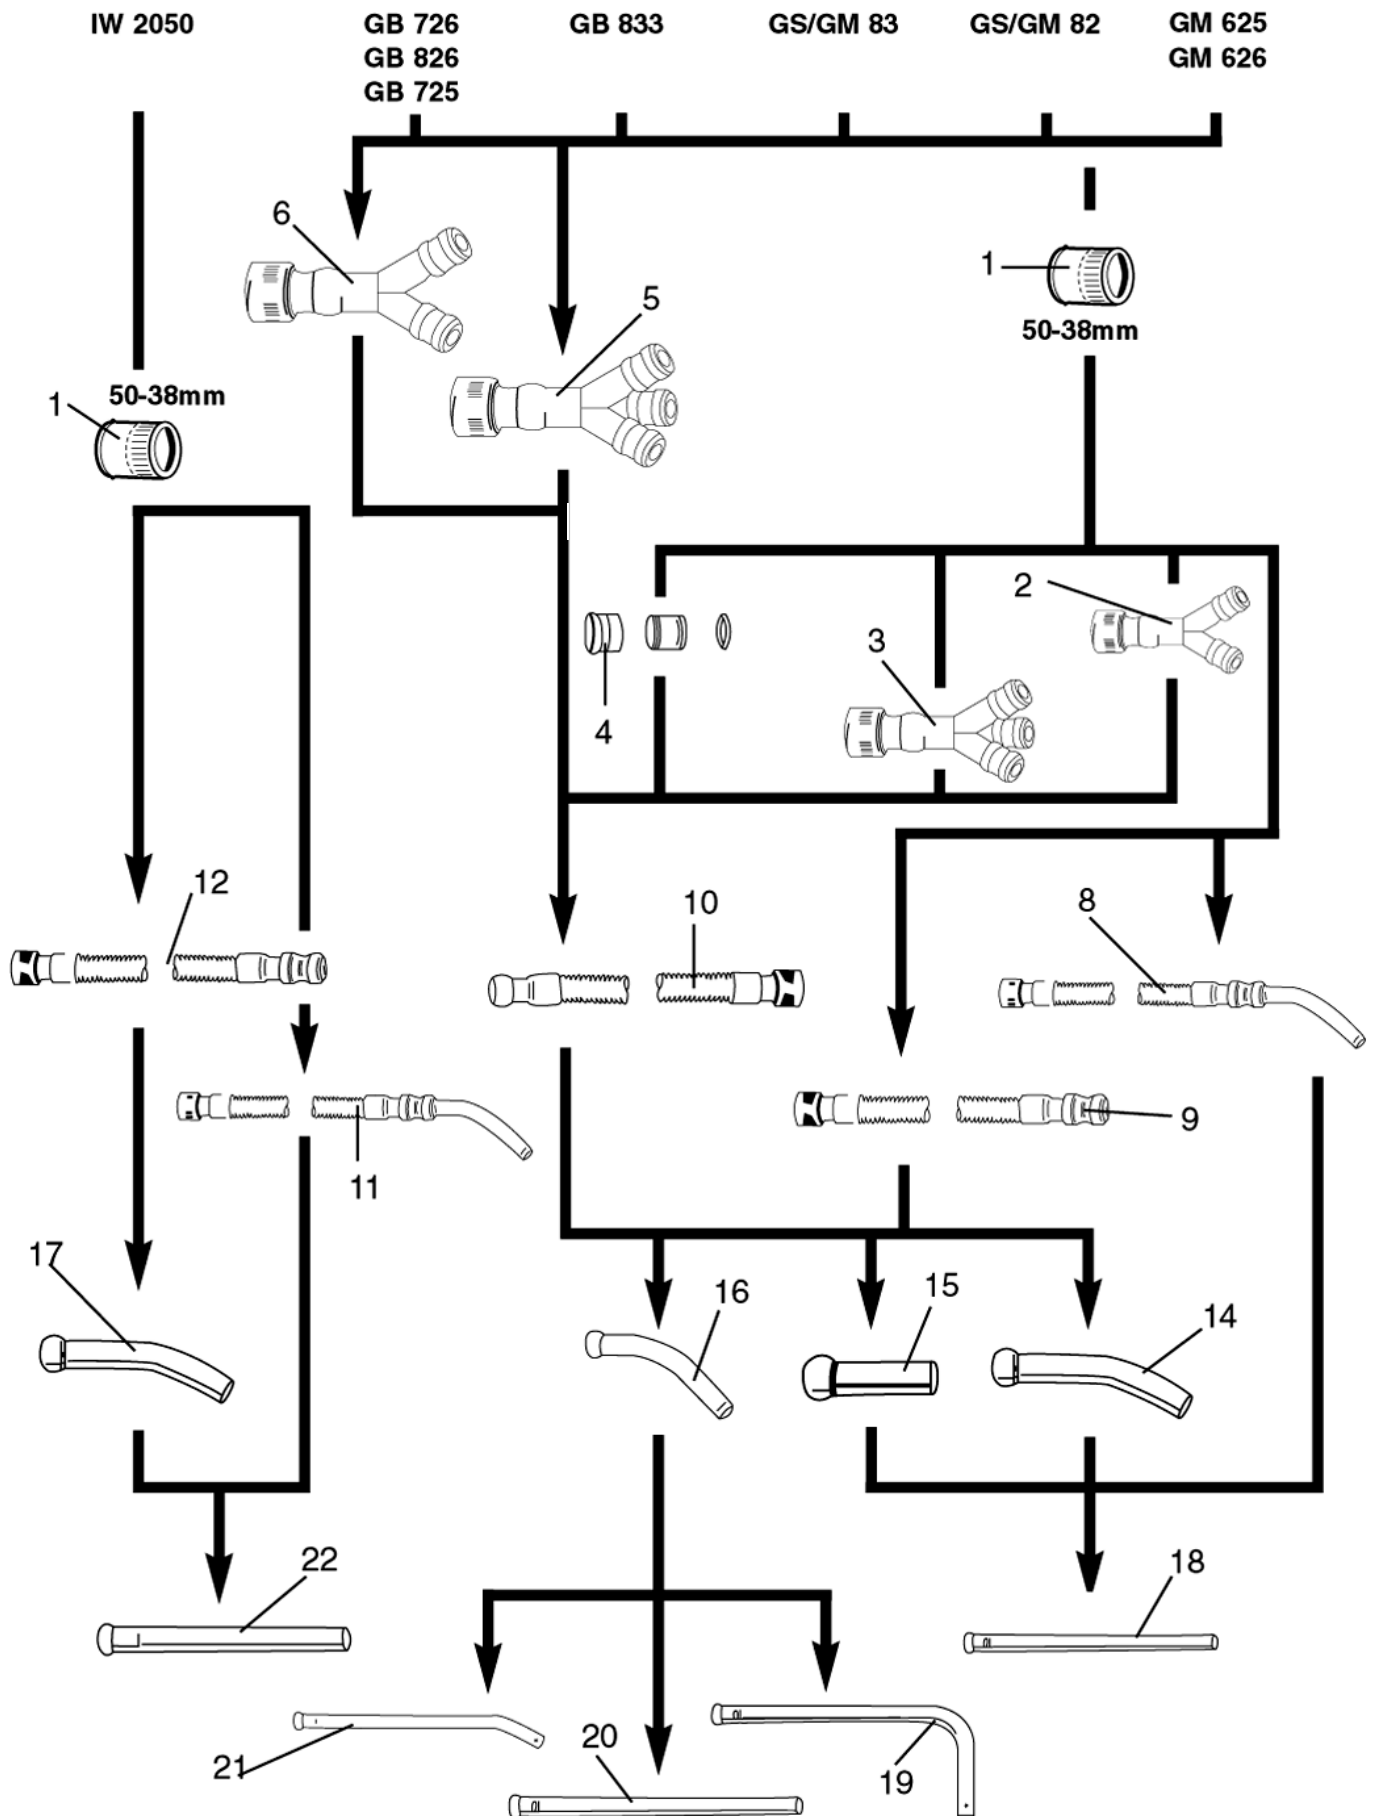

# Hose connection diagram steel/brass bayonet 38

GS/GM 83

12-02-2015

Part List ID

G13335

41

Pos	Part no.	Qty	Description
1	10960900	1	BAYONET REDUCTION D50/38
2	L02151100	1	FORK Ø38/2XØ32 MD
2	L02151200	1	FORK Ø38/2XØ38 MD
4	22329900	1	STEEL BAYONET COUPLAST. 38MM
4	22329900	1	STEEL BAYONET COUPLAST. 38MM
5	L02151300	1	FORK Ø50/3XØ38 MD
6	L02150800	1	FORK Ø50/2XØ38 MD
7	10960900	1	BAYONET REDUCTION D50/38
8	11381600	1	HOSE 38/2M RUBBER COMPLETE
8	11381700	1	HOSE 38/3M RUBBER COMPLETE
8	11602500	1	HOSE 38/2M PLAST. COMPLETE
8	11603000	1	HOSE 38/3M PLAST. COMPLETE
8	12247000	1	HOSE 38/2M CON COMPLETE
8	12247200	1	HOSE 38/3M CON. COMPLETE
8	12247400	1	HOSE 38/5M CON. COMPLETE
8	12247600	1	HOSE 38/10M CON. COMPLETE.
8	12291000	1	HOSE 38/2M OIL COMPLETE.
8	12291400	1	HOSE 38/3M OIL COMPLETE
8	12291800	1	HOSE 38/5M OIL COMPLETE
8	12292200	1	HOSE 38/10 OIL COMPLETE
8	82343400	1	HOSE 38MM/5M COMPLETE PLASTIC GREY
9	11343300	1	HOSE 38/2M RUBBER BAY.+SLEEVE
9	11343500	1	HOSE 38/3M RUBBER BAY.+SLEEVE
9	12247100	1	HOSE 38/2M CON. BAY.+SLEEVE
9	12247300	1	HOSE 38/3M CON. BAYONET +NOZZLE
9	12247500	1	HOSE 38/5M CON. BAYONET +NOZZLE
9	12247700	1	HOSE 38/10M CON. BAY.+SLEEVE
9	12255400	1	HOSE 38/5M PLAST. BAYONET +NOZZLE
9	12255800	1	HOSE 38/10M PL BAYONET +NOZZLE
9	12291100	1	HOSE 38/2M OIL BAYONET +NOZZLE
9	12291500	1	HOSE 38/3M OIL BAYONET +NOZZLE
9	12291900	1	HOSE 38/5M OIL BAYONET +NOZZLE
9	12292300	1	HOSE 38/10M OIL BAYONET+SLEEVE
9	21602700	1	HOSE 38/2M PLAST. BAY. O+SLEEVE
9	21603200	1	HOSE 38/3M PLAST. BAY. O+SLEEVE
9	L03067800	1	HOSE 3M/38 MM PUR H
10	11343700	1	HOSE 38/2M RUBBER SLEEVE+BALL
10	11343900	1	HOSE 38/3M RUBBER SLEEVE+BALL
10	31802600	1	HOSE 38/2M PLAST. BALL AND SLEEVE
10	31803100	1	HOSE 38/3M PLAST. BALL AND SLEEVE
10	82245201	1	HOSE 38/2M CON. BALL+SLEEVE
10	82245301	1	HOSE 38/3M COND. BALL+SLEEVE
10	82290101	1	HOSE 38/2M OIL BALL+SLEEVE