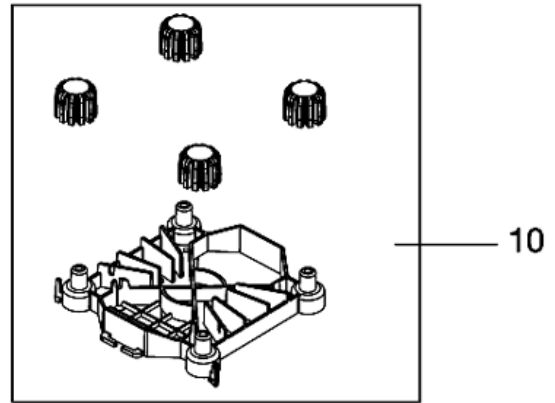

Motor and motor wire, all models

GS/GM 83

12-02-2015

Part List ID G1334

5

Motor and motor wire, all models

GS/GM 83

12-02-2015

Part List ID G1334

6

Pos	Part no.	Qty	Description
1	12125001	1	MOTOR GSP 100-120V
1	12125002	1	FAN UNIT 220-240V 800W
1	12125003	1	MOTOR 110-120V AMETEK
1	12125005	1	FAN UNIT 230V 1200W
2	22130500	1	WIRE KIT/THERMO SWITCH UL
2	22130501	1	INTERNAL WIRE AND CAPACITOR
3	22131100	1	ON/OFF SWITCH 1-POLE
4	22131200	1	ON/OFF SWITCH 2-POLE
10	107401268	1	MOTOR KIT FOR AMATEK
11	22365300	1	SOUND ABSORBER AND GASKET
12	22399800	1	GASKET FOR INLET

for old motor type outph. 2001