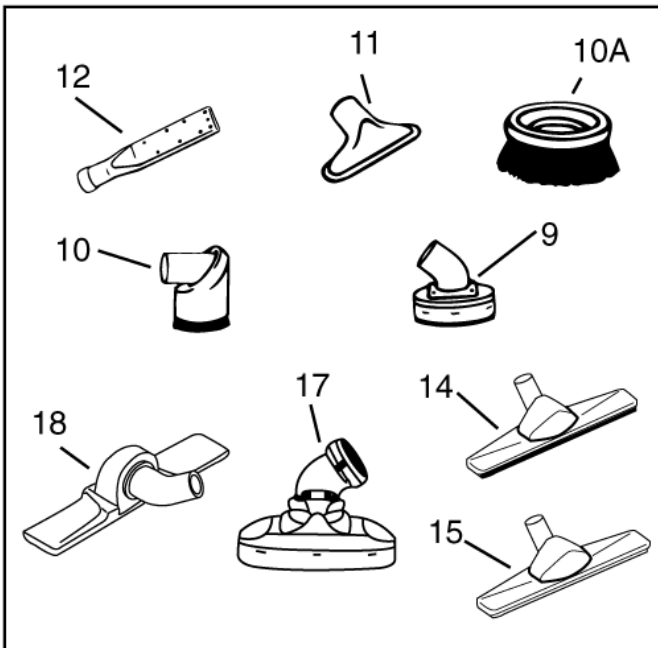

Nozzles 38 mm

GS/GM 83

12-02-2015

Part List ID HOSE15

55

See hoses con-
nection diagram
for 38mm

Brushes & nozzles