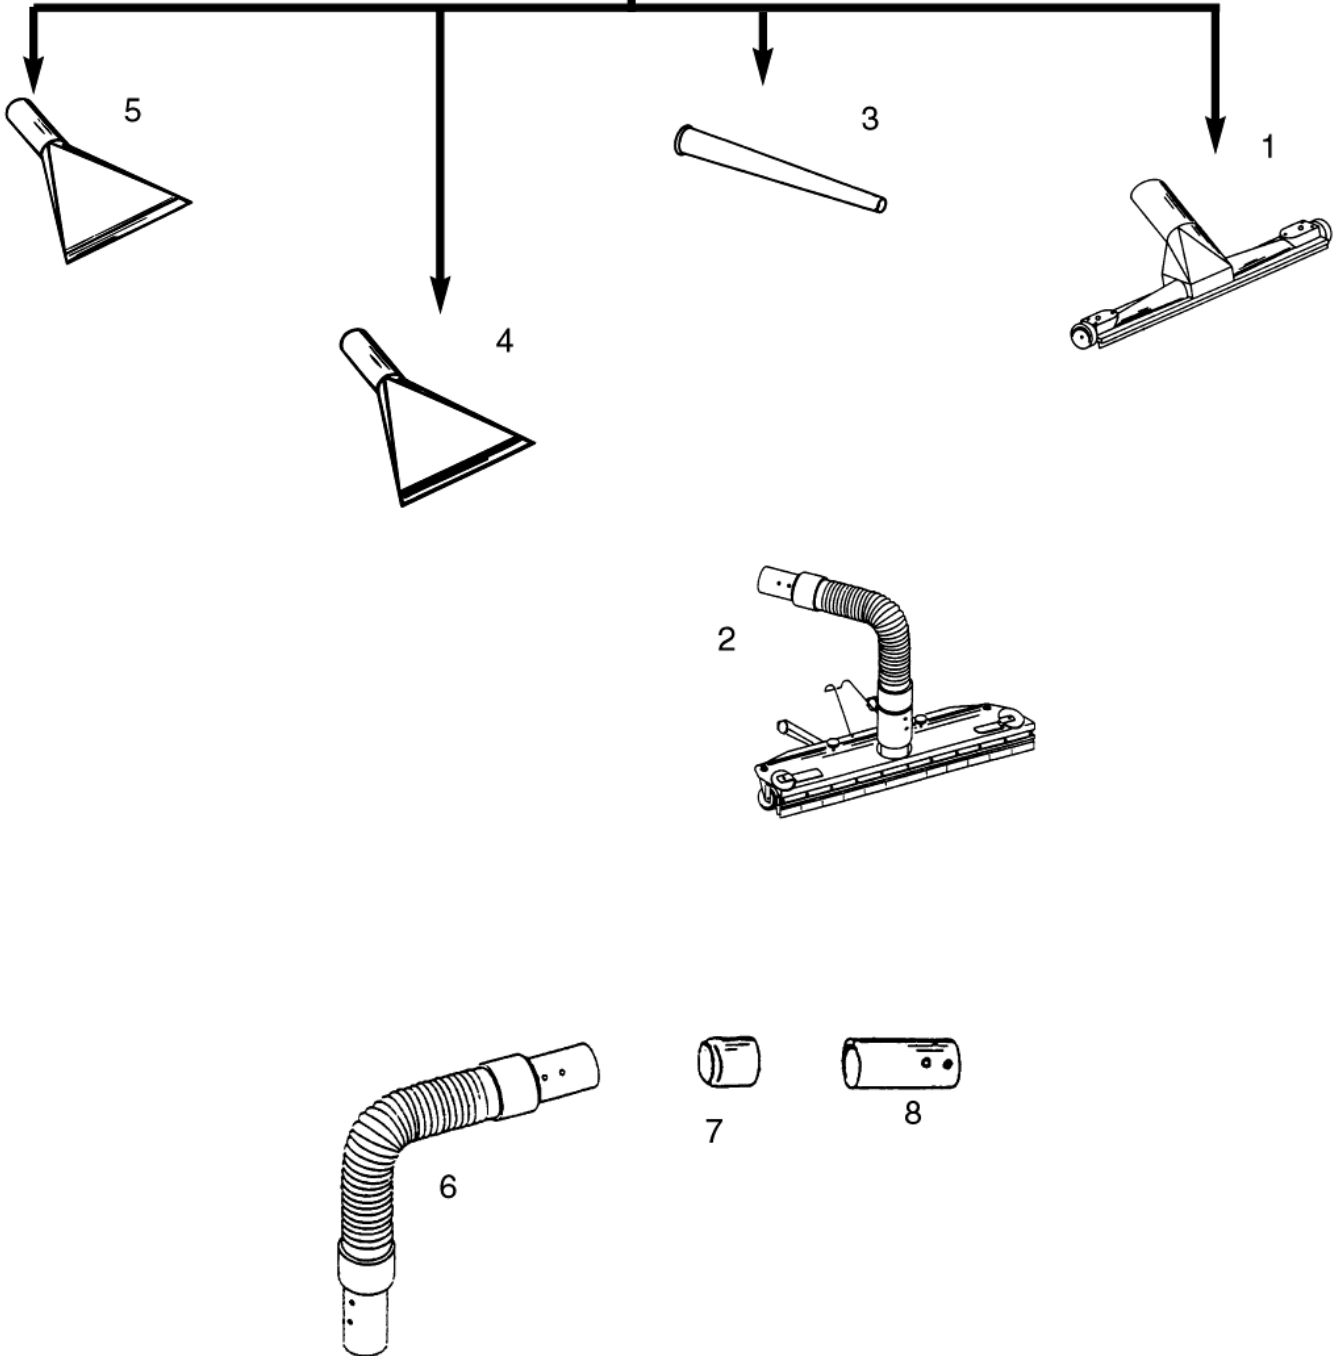

# Nozzles 70 mm

GS/GM 83

12-02-2015

Part List ID  
G13329

29

See hoses con-  
nection  
diagram  
for 70mm  
inlet