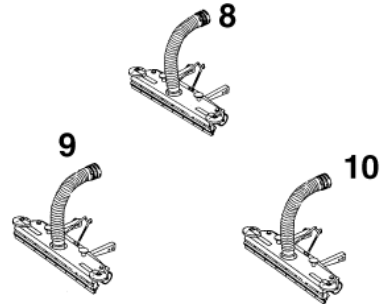

Nozzles 50 mm

GS/GM 83

12-02-2015

Part List ID HOSE11

48

See hoses connection diagram for 38mm

See hoses connection diagram for 50mm

45°
11

12

13

11 A

11 B

12 A

12 B

12 A

13 B

14

17

18

19

21

Wood
26

Wooden nozzle for cleaning ovens

29

15

16

Wood/plastic blades

22

Plastic/Lips

22 A

Wood/brush

23

Plastic/Brush

23 A

Wood/plastic blades

24

Plastic/Lips

24 A

Wood/brush

25

Plastic/Brush

25 A

Nozzle Neck adjustable
Neck material:
-Rubber/Aluminium/
Fe-Zn.
-Silicone Rubber/
Alu/Stainless Steel.

27

Nozzle with adjustable Neck
Neck material:
-Rubber/Aluminium/
Fe-Zn.
-Silicone Rubber/
Alu/Stainless Steel.

31

32

33

34

Nozzle Neck adjustable & Lockable
Neck material:
-Rubber/Aluminium/
Fe-Zn.
-Silicone Rubber/
Alu/Stainless Steel.

27

Nozzle with adjustable & Lockable Neck
Neck material:
-Rubber/Aluminium/
Fe-Zn.
-Silicone Rubber/
Alu/Stainless Steel.

35

36

37

38

Fixed floor nozzle