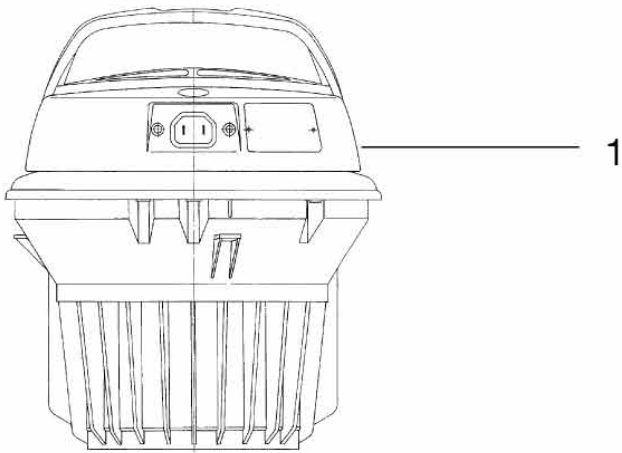

Motor heads, all models

GS/GM 83

12-02-2015

Part List ID G1332

3

Motor heads, all models

GS/GM 83

12-02-2015

Part List ID
G1332

4

Pos	Part no.	Qty	Description
1	12108127	1	MOTOR GSP 100V JAPAN
1	12108129	1	MOTOR GSP 110-120V UL
1	12108148	1	MOTOR GSP 200V JAPAN
1	12108153	1	MOTOR GSP 220-240V EU/UK/AUS
1	12108253	1	MOTOR GSP M.F.LEDN.EU/AUS
1	12108329	1	MOTOR GSPJ 110-120V UL
1	12108348	1	MOTOR GSPJ 200V JAPAN
1	12108353	1	MOTOR GSPJ 220-240V AUS
1	12110127	1	MOTOR GMP 100V JAPAN
1	12110129	1	MOTOR GMP 110-120V UL
1	12110327	1	MOTOR GMPJ 100V JAPAN
1	12110329	1	MOTOR GMPJ 110-120V UL
1	12112153	1	MOTORHEAD COMPLETE GMP 220-240V EU/AU/UK
1	12112253	1	MOTOR GMP F.CORD 220-240V
1	12112353	1	MOTOR GMPJ 220-240V EU-UD
10	22232300	1	TOP HOUSING FOR GS/GM
11	22232500	1	SUPPORT RING KIT
12	22231200	1	KIT F. TOP HOUSING LOWER EU
12	22231201	1	BOTTOM HOUSING WITH WALVE
20	22410500	1	ON/OFF DEVICE FOR GS/GM
21	22410400	1	LOCKING DEVICE F. HANDLE KIT
22	20705300	1	THERMO VALVE COMPLETE WITH PARTS KIT
23	20705400	1	SOCKET STAND. W. PARTS
24	20705500	1	SOCKET EARTHED W. PARTS