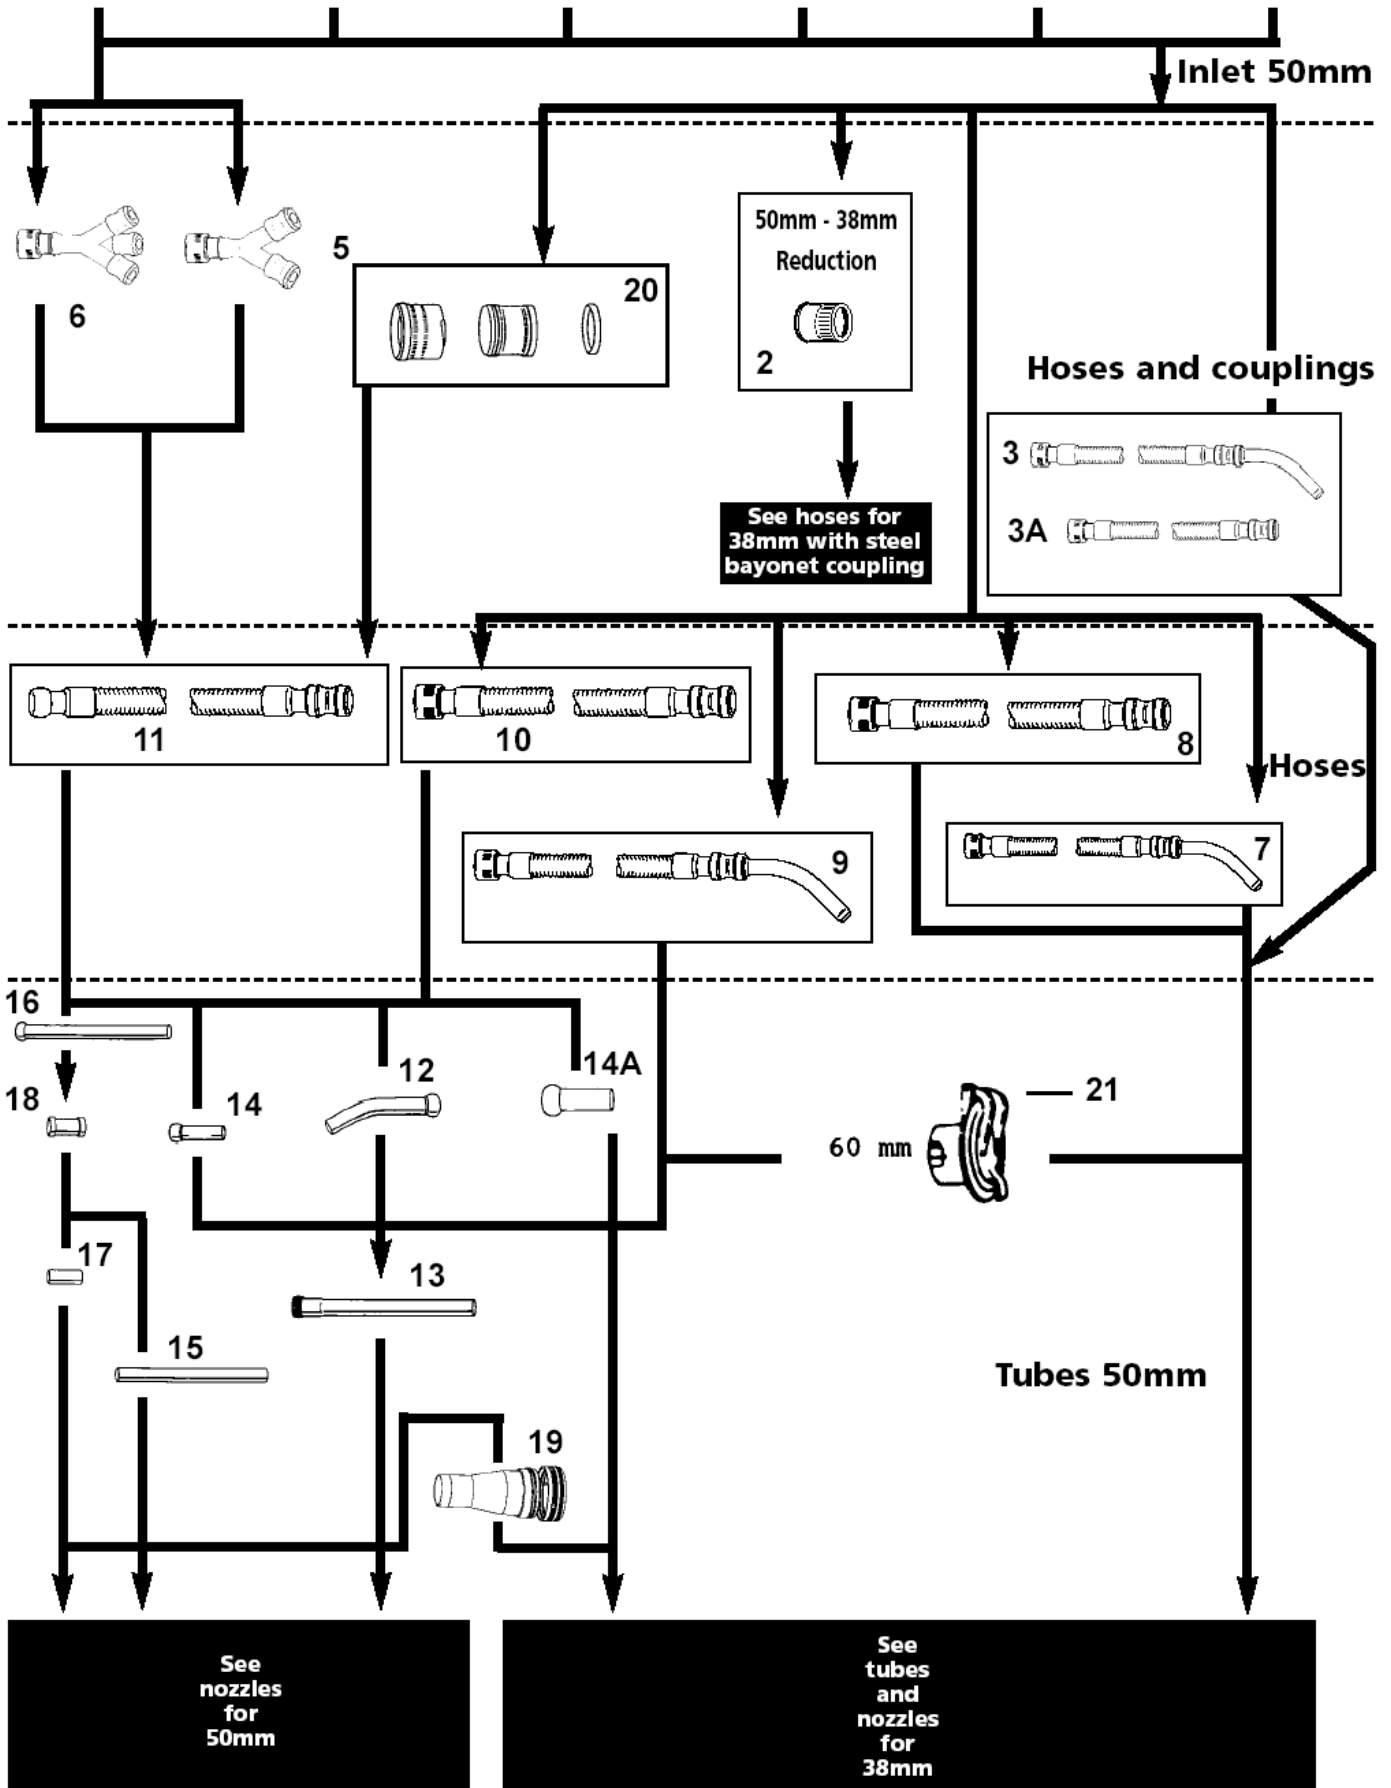

Hoses, connections and tubes 50 mm

12-02-2015

Part List ID
G13331

31

GS/GM 83

GM 625
GM 626

GS/GM 82

GS/GM 83

GB 726
GB 826
GB 725

GB 833

2050

Hoses, connections and tubes 50 mm

GS/GM 83

12-02-2015

Part List ID G13331

32

Pos	Part no.	Qty	Description
2	10960900	1	BAYONET REDUCTION D50/38
3	11605200	1	HOSE 50/38 2.6M COMPLETE.
3	11605500	1	HOSE 38/50 2.6 PL BA+SLEEVE.
5	L02150900	1	FORK Ø50/2XØ50 MD
6	L02151000	1	FORK Ø50/3XØ50 MD
7	12167700	1	HOSE 38 PUR PIPE+50MMBAY.
8	82184700	1	HOSE 38MM PUR NOZZLE+50 BAY.
9	11382000	1	2M X 50MM RUBBER HOSE W/ STEEL CURVED TU
9	11382100	1	3M X 50MM RUBBER HOSE W/ STEEL CURVED TU
9	11604000	1	HOSE 50MM/3M PLAST. BAY. +PIPE
9	12167200	1	HOSE 50/3M PUR COMPLETE
9	12248000	1	HOSE 50/2M CON. COMPLETE
9	12248200	1	HOSE 50/3M CON. COMPLETE
9	12248400	1	HOSE 50/5M CON. COMPLETE
9	12248600	1	HOSE 50/10M CON COMPLETE
9	12292600	1	HOSE 50/2M OIL COMPLETE
9	12292800	1	HOSE 50/3M OIL COMPLETE
9	12293000	1	HOSE 50/5M OIL COMPLETE
9	12293200	1	HOSE 50/10M OIL COMPLETE
9	12331100	1	HOSE 50MM 2M COMPLETE
9	12331200	1	HOSE 50/5M COMPLETE
9	12331300	1	HOSE 50/10M COMPLETE
10	10624300	1	HOSE 50MM 2M RUBBER BAY.+SLEEVE.
10	10629800	1	HOSE 50MM/3M RUBBER BAY.+SLEEVE
10	12248100	1	HOSE 50/2M CON. BAYONET +NOZZLE
10	12248300	1	HOSE 50/3M CON.BAYONET +NOZZLE
10	12248500	1	HOSE 50/5M CON. BAYONET +NOZZLE
10	12248700	1	HOSE 50/10M CON. BAY.+SLEEVE
10	12256000	1	HOSE 50/2M PLAST. BAYONET +NOZZLE
10	12256200	1	HOSE 50/5M PLAST. BAYONET +NOZZLE
10	12256400	1	HOSE 50/10M PLAST. BAY.+SLEEVE
10	12292700	1	HOSE 50/2M OIL BAYONET +NOZZLE
10	12292900	1	HOSE 50/3M OIL BAY.+NOZZLE
10	12293100	1	HOSE 50/5M OIL BAYONET +NOZZLE
10	12293300	1	HOSE 50/10M OIL BAY.+SLEEVE
10	21604200	1	HOSE 50MM/3M PLAST. BAY. +NOZZLE
10	82184600	1	HOSE 50/3M PUR BAYONET +NOZZLE
10	L00191493	1	SLANGE 50MM/10M GUM.KOMP.
10	L02156000	1	METAL HOSE Ø50/3M
11	10629700	1	HOSE 50MM/3M RUBBER BALL+SLEEVE
11	10696500	1	HOSE 50MM 2M RUBBER NOZZ. F+KU
11	31803200	1	HOSE 50 MM 3 M
11	32331400	1	HOSE 50/2M COMPLETE