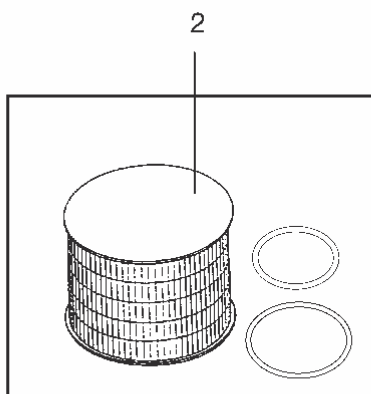

Exhaust filters and sound suppressor

GS/GM 83

12-02-2015

Part List ID

G1339

9

1

4

4A

2

3

10

9

6

HEPA

5

7

HEPA