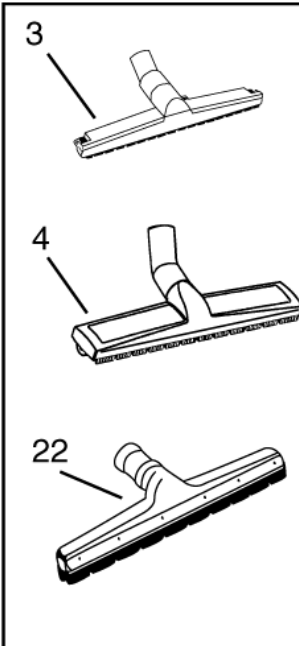

Wet pick-up