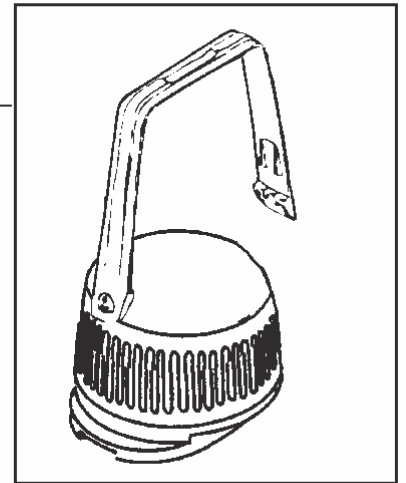

Exhaust filters and sound suppressor

GS/GM 83

12-02-2015

Part List ID

G1339

9

1

4

4A

2

3

10

9

6

HEPA

5

7

HEPA