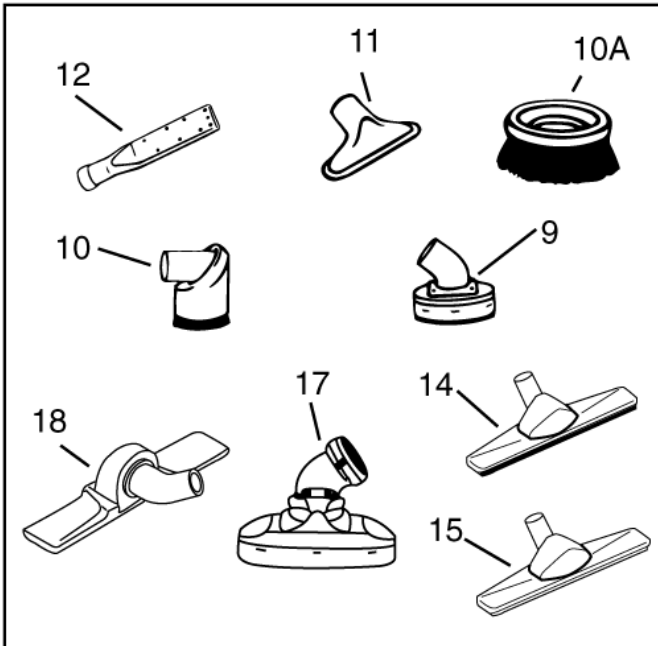

ozzles 38 mm

GS/GM 83

12-02-2015

Part List ID
G13337

43

See hoses con-
nection diagram
for 38mm

Brushes & nozzles