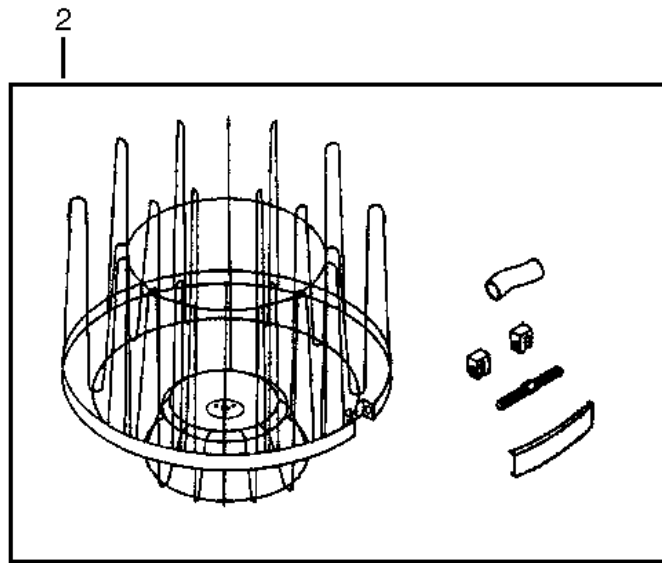

Large filter 18.500 cm²

GS/GM 83

12-02-2015

Part List ID
G13317

17

Large filter 18.500 cm2

GS/GM 83

12-02-2015

Part List ID
G13317

18

Pos	Part no.	Qty	Description
1	22397200	1	EARTHING STRAP
3	22397700	1	FILTER EXPANDER COMPLETE
4	22396801	1	SHAKER KNOB WITH NIPPLE KIT
5	22397600	1	FILTER SHAKER RING
6	71613800	1	BRACKET FOR FILTER
7	22397400	1	SHAKER SYSTEM COMPLETE
8	22397500	1	BRACKET FOR FILTER
9	22397000	1	FILTER PLATE
10	61709100	1	FILTER COTTON 1.85M2
10	62048400	1	FILTER GORE TEX NO-STAT. 1.85M2
10	81904000	1	FILTER GORE TEX 1.85M2
10	82243500	1	FILTER NOMEX 1.85M2
10	L02165100	1	GORE TEX FILTER