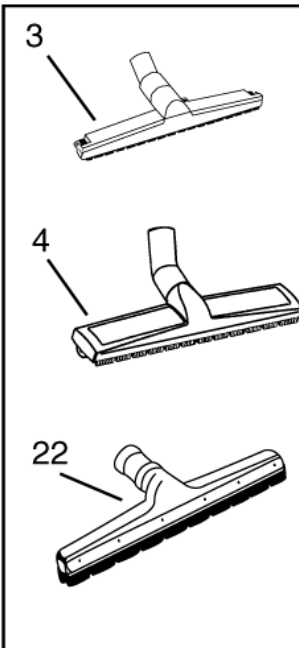

Wet pick-up