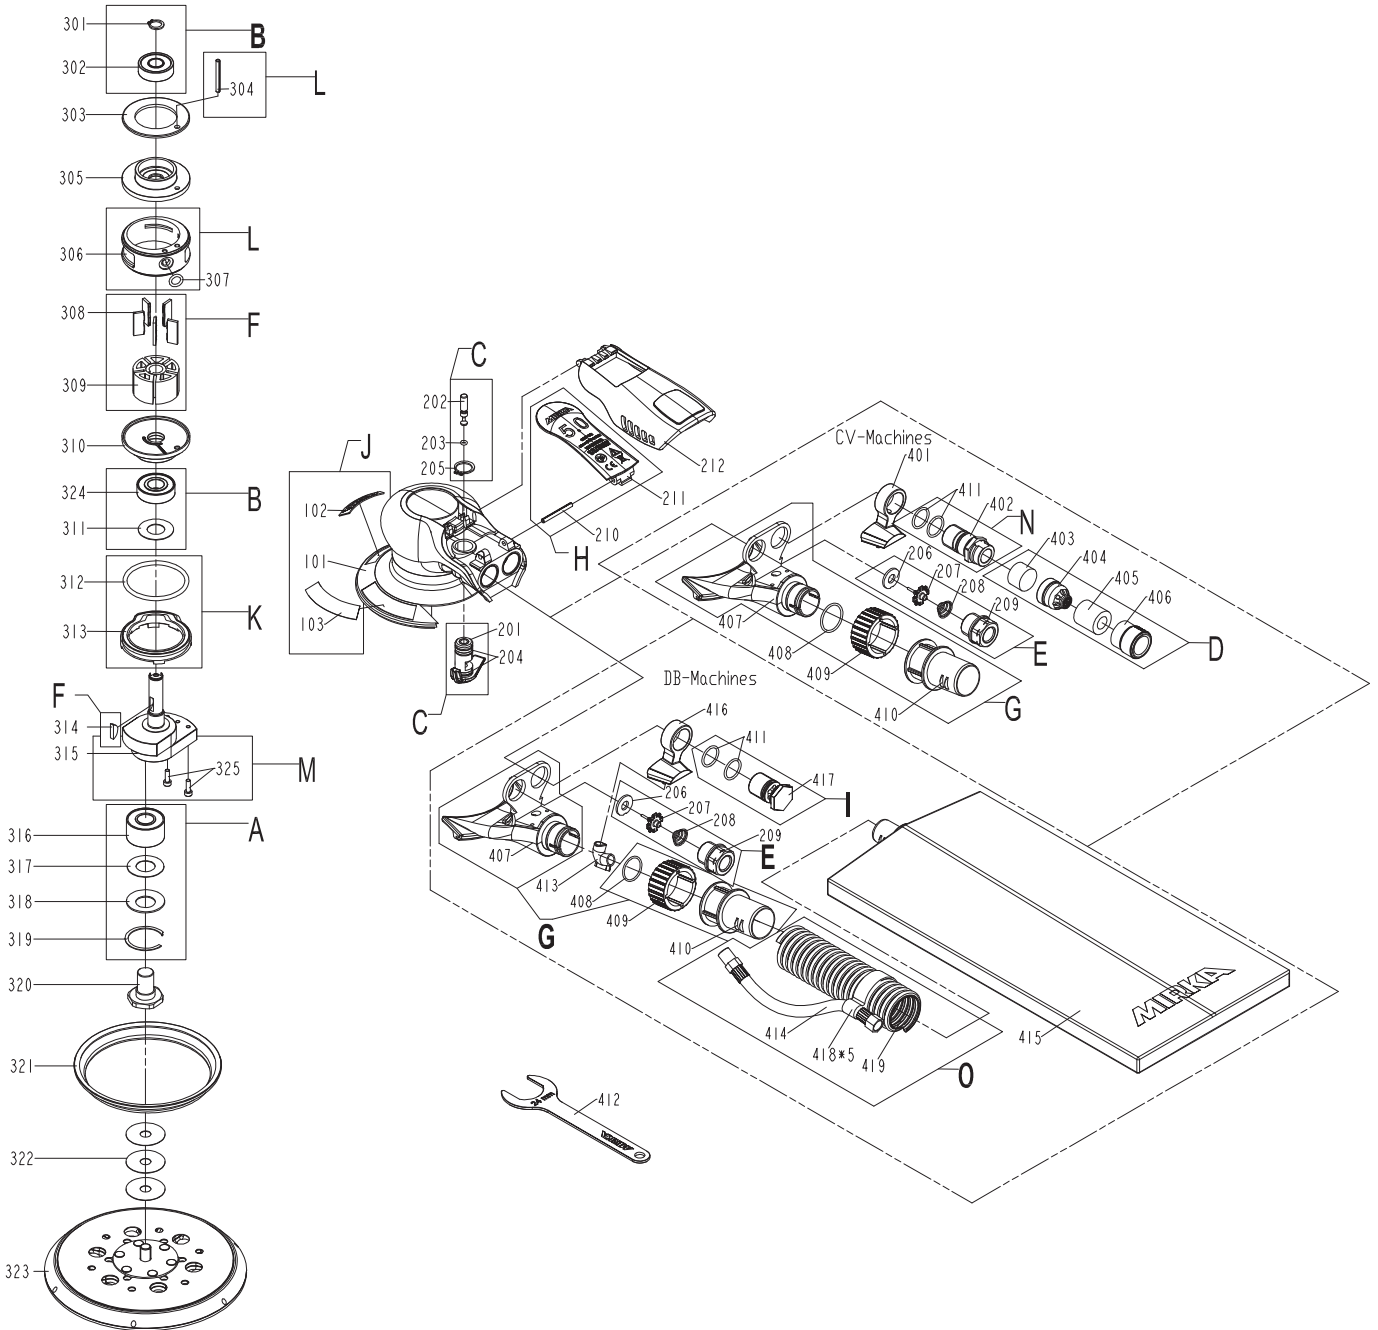

# Exploded view of PROS, 125 mm & 150 mm CV and DB.

Updated 30.06.2016