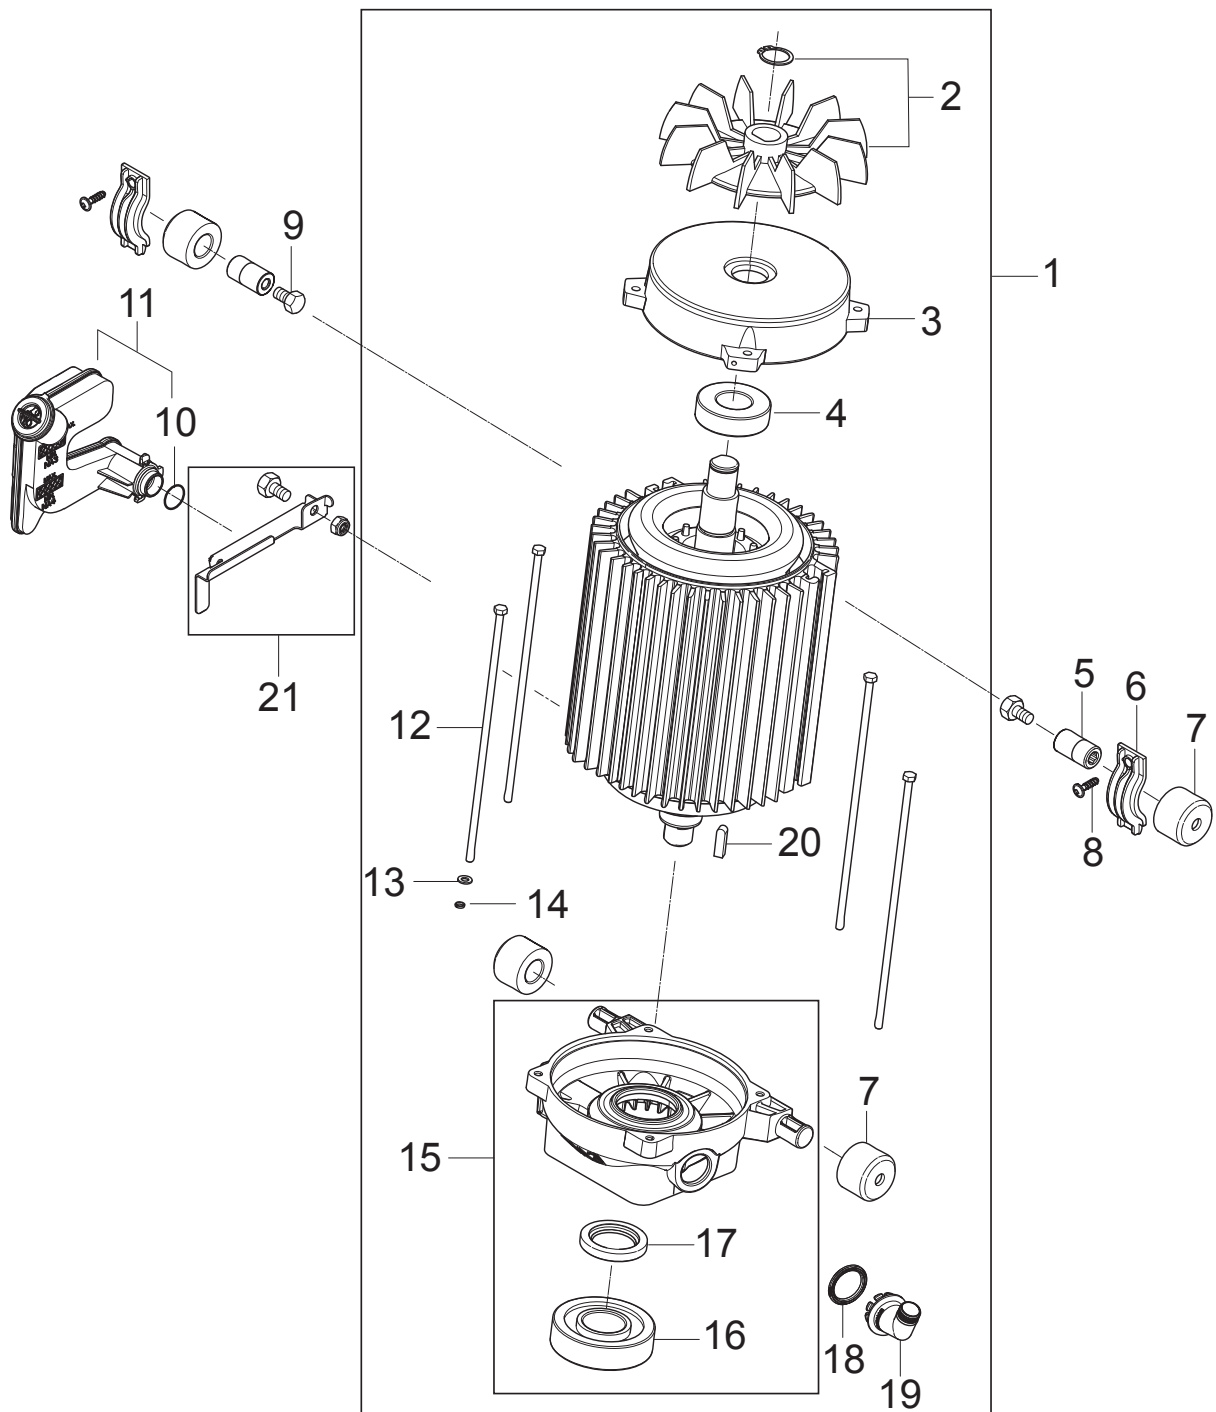

Pos.	Vare-nr	Antal	Beskrivelse	Notes
0	31001082	1	Olie ROTRA MP 80W-90 1L	[1]
1	31001003	1	MOTOR NA3 - 2.5KW/230V/50HZ/1PH	[2]
1	31001004	1	MOTOR NA3 - 2.5KW/220V/60HZ/1PH	[3]
1	31001005	1	MOTOR NA3 - 3.6KW/230/400V/50HZ/3PH	[4]
2	107145038	1	FAN INCL. SEAL V-RING	
3	107145037	1	N-BEARING COVER	
4	301003080	1	Leje, 6205 Zz	
5	107142544	2	NUT M8 X D17 X L31 INT. HEX 8	
6	301002296	2	Bracket 2	
7	107142545	4	SUSPENSION D35 X D17 X L25	
8	107141838	2	SCREW K50X18 WN1451 BLACK TORX20	
9	2753	2	Skruer	
10	107142589	1	SEAL ID 16.7XOD 21.2XW 5 NBR 70 SHORE A	
11	107142546	1	OIL CONTAINER MC 3-4	[5]
12	31000923	4	STAY BOLT M5X200	
13	31000918	4	WASHER D5.5XD10 GB/T97.1 ISO7089	
14	31000919	4	LOCK RING D5.1XD7.7 GB/T93 DIN127	
15	31000926	1	D-BEARING COVER P3 INCL SEAL AND BEARING	
16	31001028	1	BEARING 7306	
17	301003078	1	Oil Seal	
18	31000921	1	SEAL ID 23.4XOD 31 D 2/3.5	
19	31000922	1	CABLE GLAND 23.5 SNAPON 110 DEG	
20	101814798	1	KEY 6 X 6 X 20 MM FOR POSEIDON 4	
21	107142617	1	BRACKET OIL CONTAINER NA3-NA4 CPL.	[6]

Part Notes:

1. [1] - TSB-PPW-2016-016 MC 3C_MC 4M_MH 3M Pump oil no stock
   DE TSB-PPW-2016-016 MC 3C MC 4M MH 3M Pumpenöl nicht verfügbar
2. [2] - MPU ALTO SWEDEN 3C - 130/660 230/1/50/13 - MC 3C-140/660 230/1/50/16 - MC 3C-150/660 230/1/50/16 - MC 3C-150/660 230/1/50/16 XT EU - MC 3C-150/570 230/1/50/13 XT UK, MC 3C-140/157
3. [3] - MC 3C-140/660 220/1/60/15 EXPT - UNITOR HPC 30/1 3C - 150/660 220/1/60/16
4. [4] - MC 3C-160/770 400/3/50 - MC 3C-170/820 400/3/50 - MC 3C-170/820 400/3/50 XT - MC 3C-170/820 230-400/3/50 XT NO - MC 3C-170/820 220-440/3/60
5. [5] - TSB-PPW-2015-007 MC 3C MC 4M, Oil Container leaking oil at O-ring seal
   DE TSB-PPW-2015-007 MC 3C und MC 4M, Öl Behälter Leckage bei dem O-Ring
6. [6] - US