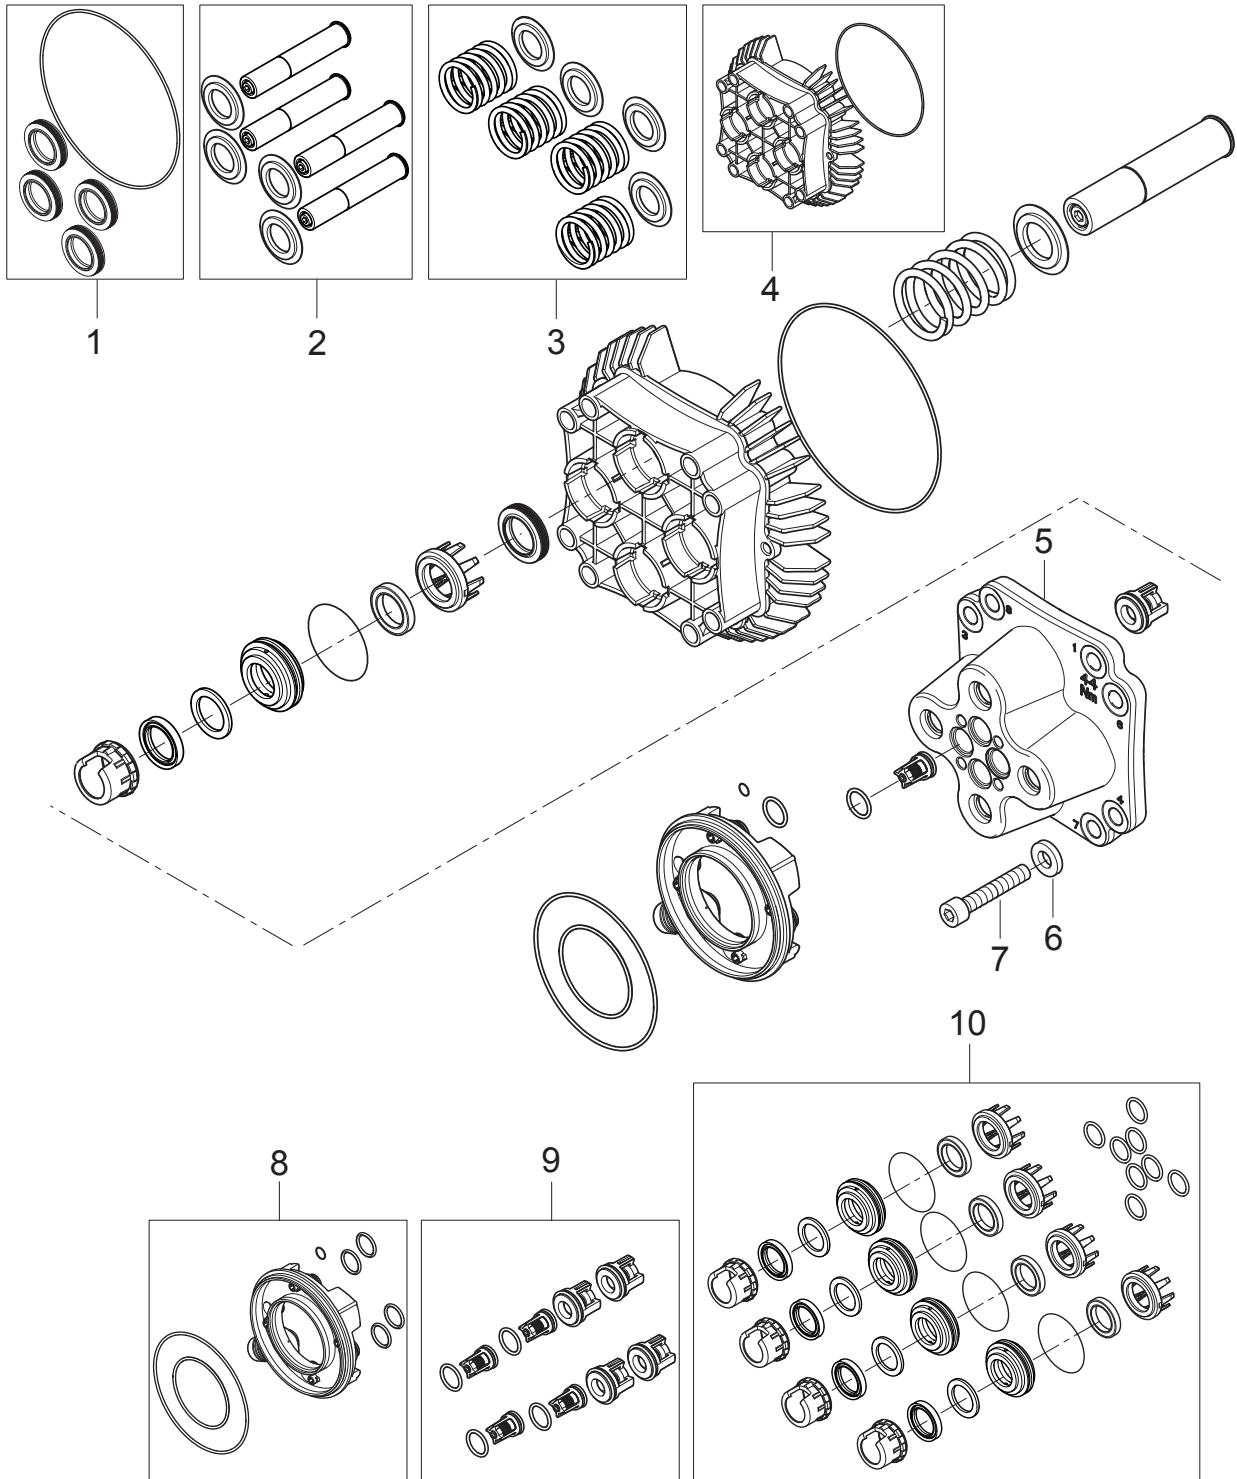

Pos.	Vare-nr	Antal	Beskrivelse	Notes
1	101118057	1	SEAL KIT FOR CYLINDER BLOCK NA6	
2	101118066	1	PISTON KIT NA6	[1]
2	101118065	1	PISTON KIT W/MARKING NA6 6-79 / 6-61FFA	[2]
3	101118059	1	RETURN SPRING - KIT NA6	
4	101118060	1	CYLINDER BLOCK - KIT NA6	
5	106408197	1	PUMP HEAD D24 NA6	
6	2767	1	Pakning 10,5X2	
7	1813393	1	Skrue M10X100	
8	101118063	1	INLET MANIFOLD KIT - NA6	
9	101118062	1	OUTLET/INLET VALVE KIT - NA6	
10	101118061	1	WATER SEAL KIT - NA6	[3]
10	101118155	1	WATER SEAL KIT - NA6	[4]

Part Notes:

1. [1] - 6-52, 6-64, 6-65, 6-73
2. [2] - 6-61, 6-79
3. [3] - Up to Serial no.:3520140500559
   TSB-PPW-2014-007 NA 6 Pump- Water leak
4. [4] - From Serial no.:3520140500559
   Production date: 2014.01.31.
   TSB-PPW-2014-007 NA 6 Pump- Water leak