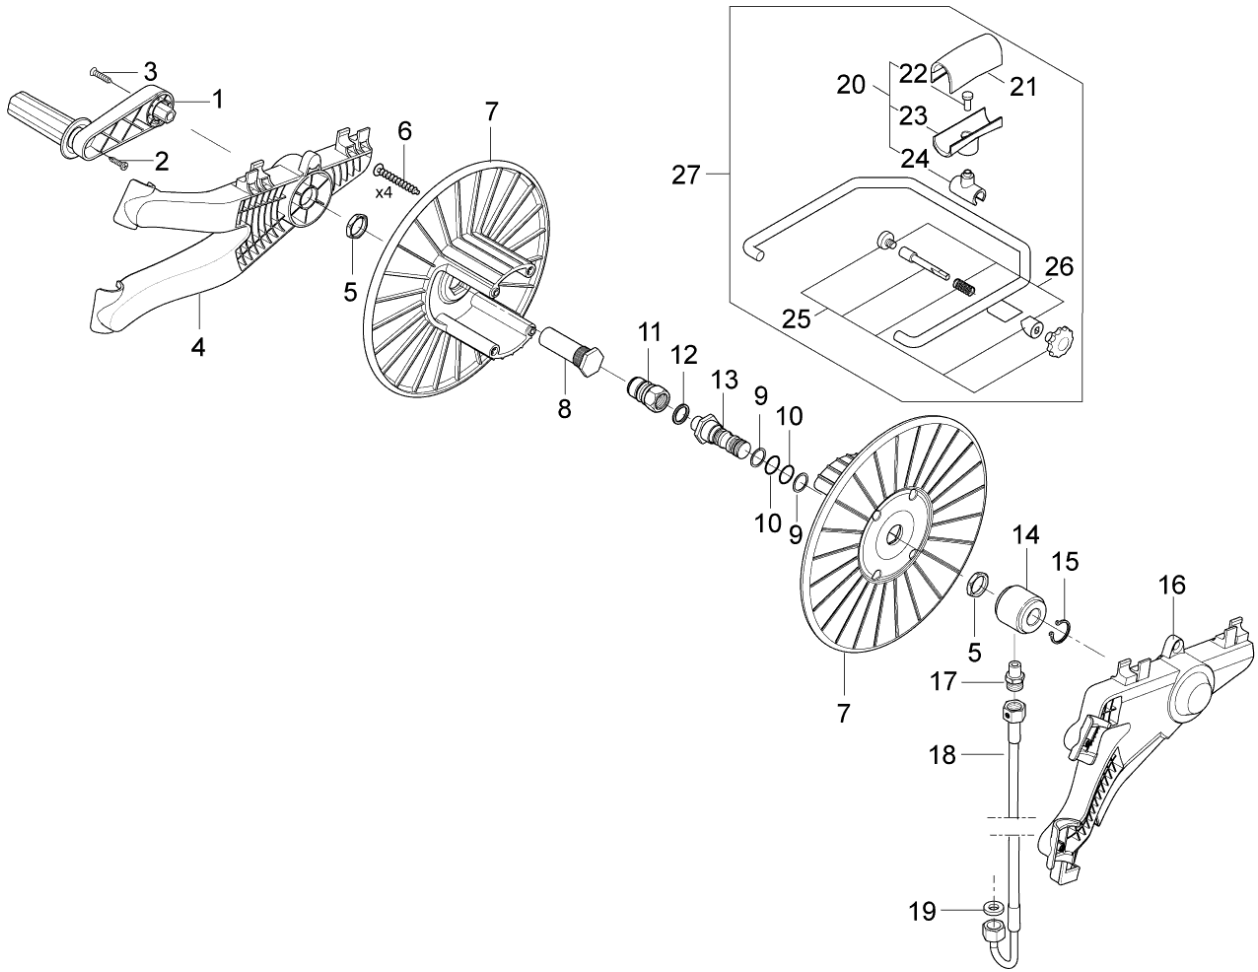

Pos.	Vare-nr	Antal	Beskrivelse	Notes
0	106403143	1	Slangerulle kit	
1	101118102	1	HOSE REEL HANDLE KIT	
2	107141838	1	SCREW K50X18 WN1451 BLACK TORX20	
3	107141673	1	SCREW M6X45 ISO 7380 BLACK TORX	
4	107141674	1	ADAPTOR RIGHT FOR HOSE REEL	
5	62696	1	Møtrik	
6	909100153	1	Ejot-Skrue K60X40	
7	301000775	1	Slangerulle Halvdæl	
8	107141675	1	AXLE FOR HOSE REEL	
9	63792	2	Back-up ring	
10	19620	2	O-ring	
11	1600493	1	Ergo højtryksskobling DN10 3/8" han	
12	1801075	1	Tætningsskive 3/8"	
13	107141676	1	SWIVEL SCREW FOR HOSE REEL	
14	301000977	1	Lejebøsning	
15	1802057	1	Circlip external 20x1.2 Spring steel, bl	
16	107141677	1	ADAPTOR LEFT FOR HOSE REEL	
17	54590	1	Forskruning	
18	107141678	1	CONNECTION HOSE FOR HOSE REEL	
19	65466	1	Packing Ring 8X15X1	
20	101118103	1	HOSE GUIDE PARTS KIT	
21	301000674	1	Slangeføring Overdæl	
22	10028	1	Skrue	
23	301000676	1	Slangeføring Underdæl	
24	107141679	1	HOSE GUIDE SLEEVE OPEN	
25	101118106	1	HOSE GUIDE BRAKE COMPLETE KIT	
26	101118111	1	HOSE GUIDE KIT	
27	101118105	1	Bremse og styre kit til slangerulle