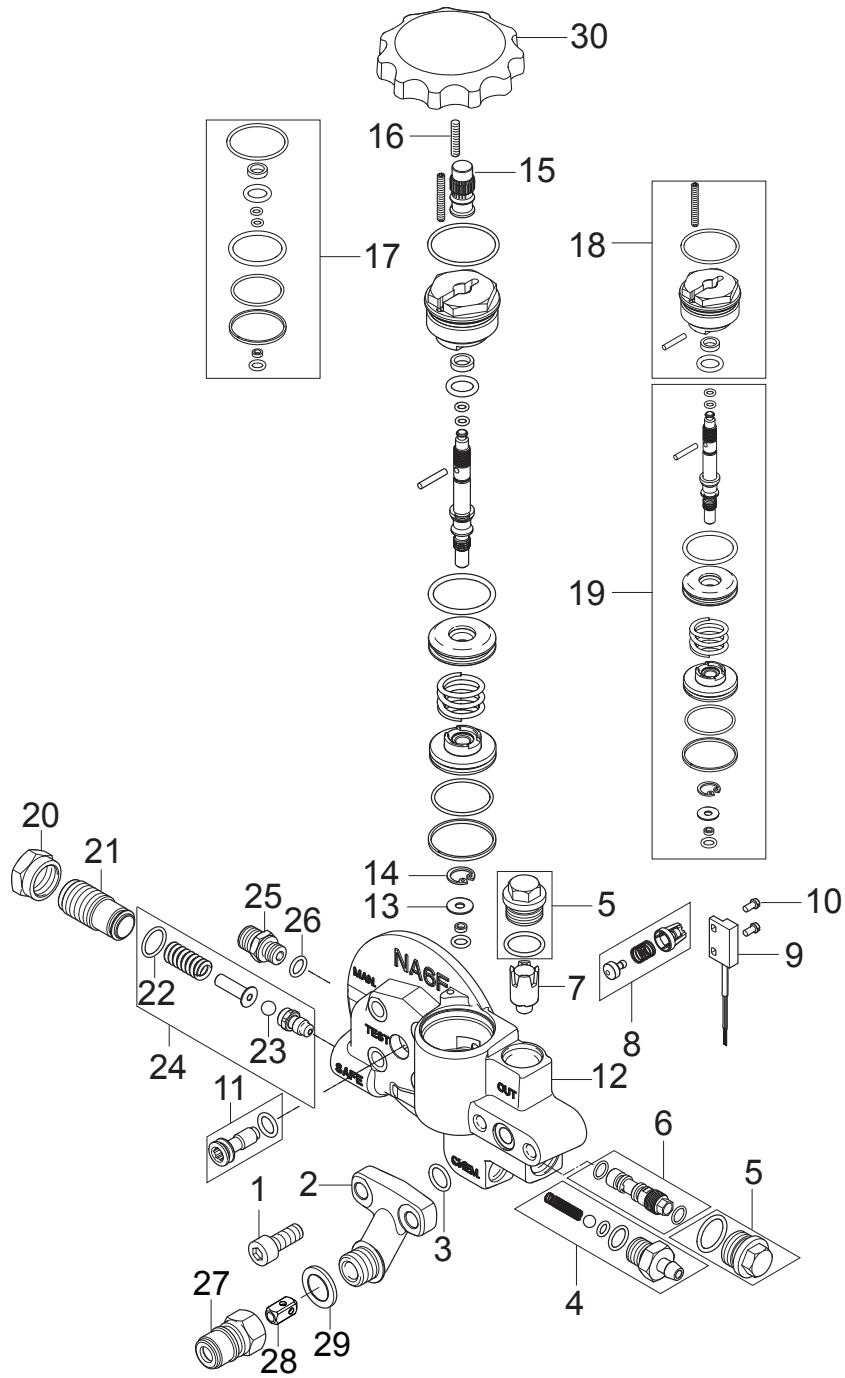

Pos.	Vare-nr	Antal	Beskrivelse	Notes
1	106408193	2	SCREW M8 X 20 8.8 DIN 912 FZB	
2	106408192	1	OUTLET FITTING FA AXIAL OUTLET	
3	106408191	1	O-RING 10.82X1.78 NBR 70	
4	1119406	1	Rep. sæt kontraventil	
5	107144154	2	OIL PLUG M18X1.5 WITH O-RING /SH90/	
6	107144112	1	Injektør - Na5	[1]
6	107140794	1	VENTURI TUBE D2.3 RED	[2]
7	101118055	1	MAGNET AND HOUSE FOR FLOW SWITCH-KIT NA6	
8	101118056	1	RETURN VALVE BY-PASS - KIT NA6	
9	106408216	1	REED SWITCH	
10	101118033	2	Screw M3X6 Brass Din 84 Iso 1207 Kit	
11	107144137	1	Unloader Plug Na5	
12	106408194	1	UNLOADER FA NA6	
13	106408196	1	WASHER D12.95 X D4.6 X 0.9 BRASS	
14	106408195	1	RETAINING RING SIZE 13 DIN472	
15	106408189	1	NUT M8 X 1 FOR UNLOADER VALVE FA	
16	106408188	1	DIN 913 M4X20 POINTED SCREW	
17	101118050	1	SEALING KIT FOR NA6	
18	101118051	1	PLUG FOR UNLOADER VALVE FA - KIT NA6	
19	101118049	1	CONTROL UNIT - KIT NA6	
20	6100928	1	Kontramøtrik	
21	6100940	1	Justerskrue	
22	3001070	1	O-ring Ø13,1 x 1,6 Nitril	
23	1802644	1	Kugle Ø7 Rf	
24	101118118	1	OPENING VALVE REP. KIT NA5 NA6 FA	
25	1821	1	Fitting	
26	3001740	1	O-Ring 7,66X1,78 Nitril	
27	1600493	1	Ergo højtrykskobling DN10 3/8" han	
27	1603101	1	Ergo højtrykskobling DN10 RF han	[3]
28	6101038	1	Stempel	
29	1801075	1	Tætningskive 3/8"	
30	107140823	1	REGULATOR KNOB NA5/NA6	

Part Notes:

- [1] - 6-64 FA, 6-65 FA
- [2] - 6-79 FA, 6-61 FA
- [3] - INOX