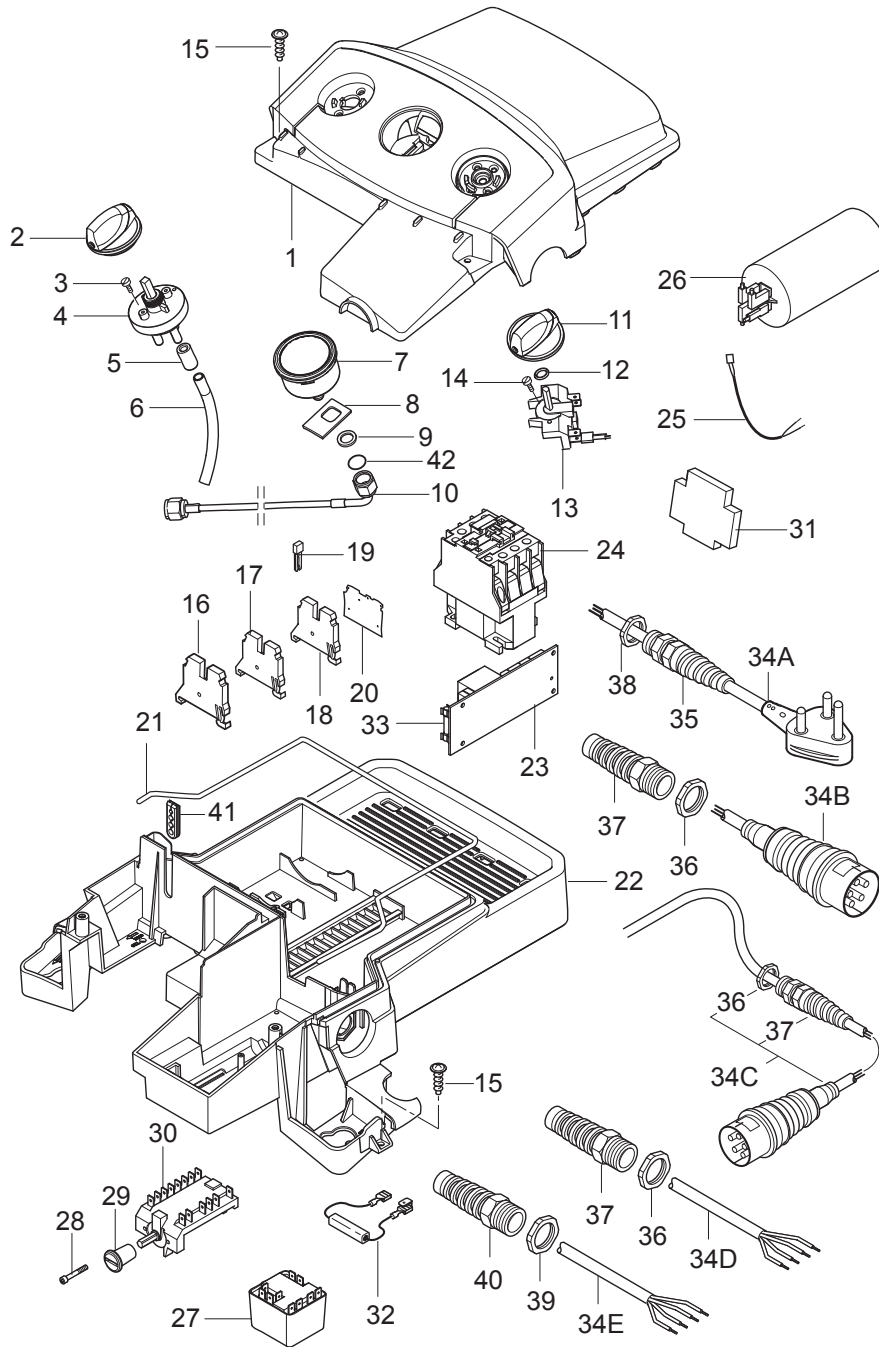

Pos.	Vare-nr	Antal	Beskrivelse	Notes
0	101118144	1	START RELAY KIT F. POSEIDON 5 1PH GB/AUS	[1]
0	101118143	1	START RELAY KIT F. POSEIDON 5-6-7 1PH US	[1]
1	107141644	1	E-BOX TOP F. 1-POS SWITCH AND DET. BLACK	
1	107141646	1	E-BOX TOP F. 1-POS SWITCH-NO DET. BLACK	
1	107141645	1	E-BOX TOP F. 2-POS SWITCH AND DET. BLACK	
2	909100214	1	Drejeknap Gr.1 4Kt	
3	1814730	2	SCREW 35X10B W1423	
4	301001000	1	Doserventil	
5	301001906	1	Lukkekappe	
6	106408243	1	HOSE 1/4INCH TRANSPARENT - 5 METERS	
7	107141648	1	MANOMETER 0-300 BAR - 1/4"	
8	107141650	1	PLATE FOR MANOMETER	
9	107141651	1	WASHER M12 13X24X2.5 A2 DIN125	
10	107141696	1	MANOMETER TUBE FFA MODELS	[2]
10	107141653	1	MANOMETER TUBE FA MODELS	
11	909100204	1	Drejeknap	
12	9868	1	O-ring 10.0X2.5	
13	28877	1	Switch	[3]
13	301001058	1	Start/stop kontakt	[4]
14	18274	1	Skruer M4X12	
15	107141838	6	SCREW K50X18 WN1451 BLACK TORX20	
16	103821922	1	DIN-END STOP WO/SCREW WAGO 249-116	
17	107141633	1	TERMINAL BLOCK 4Q PE	
18	103821967	1	WIRE TERMINAL WAGO281 800V 4MM2	
19	103821969	1	Laske Wago 4Q	
20	103821968	1	Endeplade Wago 4Q	
21	101406054	1	Sponge Rubber Ø4 L 1M	
22	107141654	1	E-BOX BOTTOM DRILLED /CABLE/	[5]
22	107141706	1	E-BOX BOTTOM DRILLED CABLE AND SWITCH	[6]
22	107141665	1	E-BOX BOTTOM	
22	107141655	1	E-BOX BOTTOM DRILLED /SWITCH/	[7]
23	107141666	1	PCB POSEIDON 5-6-7	
24	103822314	1	CONTACTOR CJX2-D32 32A 230V 3P+NO	[8]
24	103822308	1	Contactoer Cjx2-D25-V7 400	[9]
24	103822303	1	Contactoer Cjx2-D18-V7 400	[10]
24	63915	1	Contactoer 100-C30Kf10 230 /50-60 Hz	[11]
25	107141656	1	WIRE	
26	101117948	1	CAPACITOR 70UF 400/450V DOUBLE FASTON	[12]
26	101117947	1	CAPACITOR 100UF 450V DOUBLE 6.3 FASTON	[13]
27	107140967	1	START RELAY RVA4N0C	[12]
27	107140968	1	START RELAY RVAH4AH0C	[12]
28	40045	2	PAN HEAD SCREW M4X30	
29	64580	1	ROTARY KNOB	
30	301000293	1	Kontakt Stjerne/Trekant	
31	64773	1	Hjælpekontakt	
32	107141730	1	DISCHARGE RESISTOR 15KOHM/7W	[1]
33	301000263	1	Fuse 0,63A/500V/T Ø6 3X32	
34A	301000407	1	POWER CORD SJOW AWG10/3X9.0	[14]
34B	301000253	1	Power Cord H07Rn-F 4G1,5 X9	[15]
34C	301000834	1	Ledning Med Stik	[16]
34D	301000337	1	Elkabel 4G2,5	[17]
34E	301000384	1	POWER CORD SOW AWG10/4X9	[18]
35	909100198	1	SCREWED CABLE GLAND M25X1.5	[19]
36	909100043	1	Kabelafasting	[20]
37	909100019	1	Møtrik	[20]
38	909100020	1	Hexagon Thin Nut M25X1.5 En 50262 P	[19]
39	909100021	1	HEXAGON NUT M32X1.5	[21]
40	909100016	1	CABLE SCREWING W. ANTIBUC.	[21]
41	107141663	1	RUBBER GROMMET