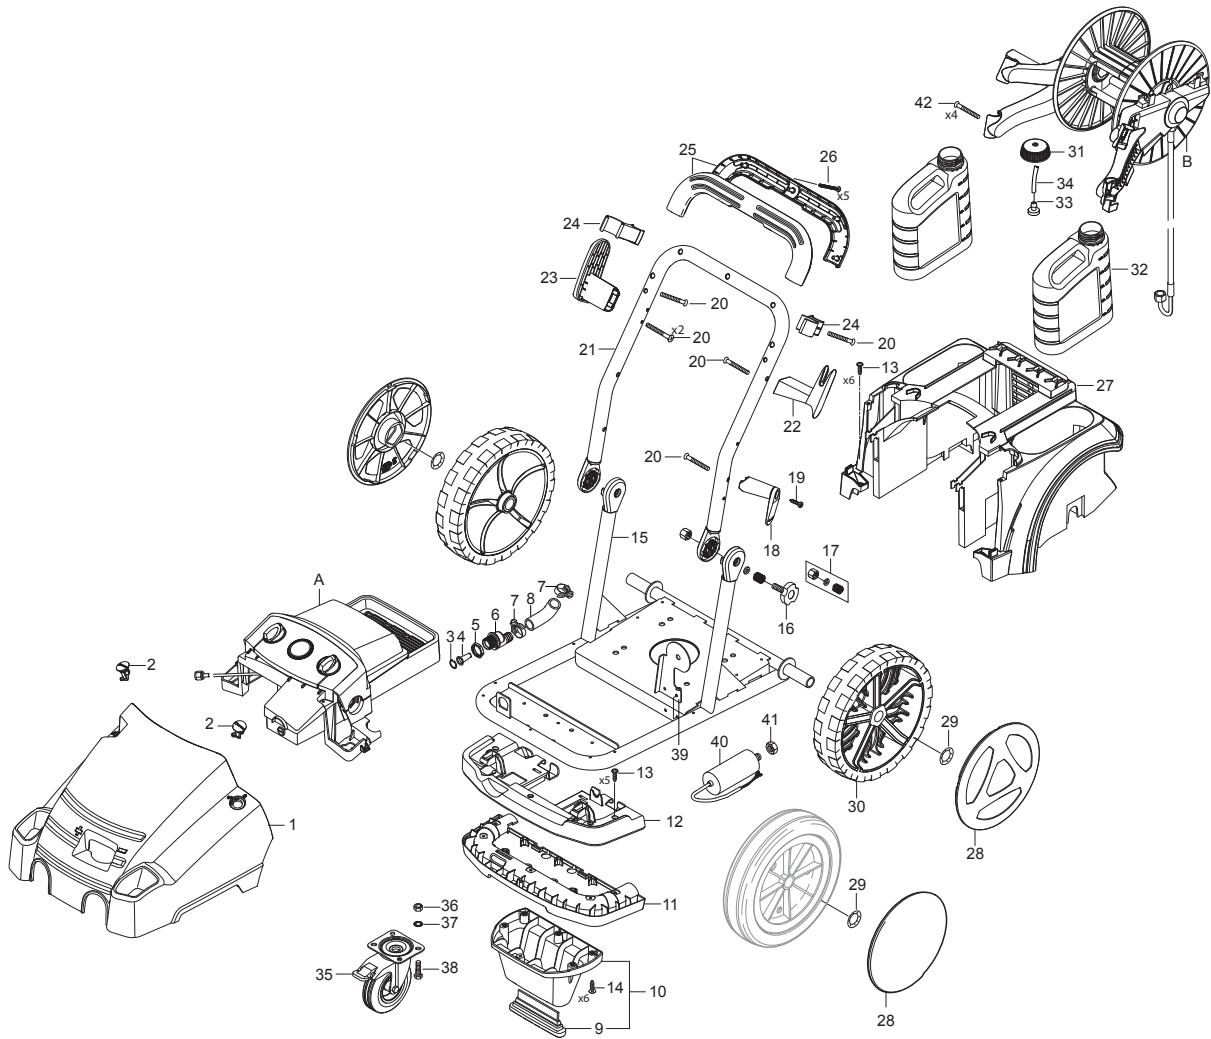

Pos.	Vare-nr	Antal	Beskrivelse	Notes
A		1	Electric box	[1]
B		1	Hose reel	[2]
1	107141602	1	CABINET FRONT NA POSEIDON 6	
1	107140959	1	CABINET FRONT NA POSEIDON 6 UNITOR	
2	301001261	2	Lås	
3	107141667	1	LOCK WASHER	
4	101117926	1	Filter	
5	1800341	1	"Kontramøtrik 3/4"" "	
6	107141668	1	WATER INLET PIPE NA5/NA6	
7	107141707	1	HOSE CLIP 20-32MM SS	[3]
7	23221	2	HOSE CLAMP 20-32	
8	107141697	1	RUBBER ELBOW NA5/NA6 FA	
9	107141615	1	RUBBER FOOT	
10	101118100	1	FRONT FOOT FOR POSEIDON KIT	
11	107141617	1	BUMPER BOTTOM	
12	107141618	1	BUMPER TOP	
13	107141690	5	SCREW M5X12 DIN7985 TORX TAPTITE	
14	107141838	6	SCREW K50X18 WN1451 BLACK TORX20	
15	107141622	1	FRAME STAINLESS STEEL	[3]
15	107141621	1	FRAME NA6/C3	
16	107141672	2	GRIB FOR FOLDABLE HANDLE	
17	101118104	2	SPRING AND LOCK NUT KIT	
18	107141625	1	CABLE HOOK MOVABLE BLACK	
19	107141838	1	SCREW K50X18 WN1451 BLACK TORX20	
20	107141627	10	SCREW K50X40 T20	
21	107141624	1	FRAME HANDLE STAINLESS STEEL	[3]
21	107141623	1	FRAME HANDLE	
22	107141632	1	CABLE HOOK	
23	107141629	1	HOSE HOOK	
24	107141630	1	LANCE HOLDER NA	
25	101118101	1	HANDLE KIT	
26	909100148	5	SCREW K40X30 WN 1452	
27	107141634	1	REAR END	
28	107145780	2	WHEEL CAP FOR WHEEL Ø300X65 - NILFISK	[4]
28	107145782	2	WHEEL CAP FOR WHEEL Ø300X65 - UNITOR	[4]
28	301001077	2	Hjulkappe	[4]
29	46363	2	Låsering Ø25	
29	107145570	2	CLAMPING RING D25XD42X3	[3]
30	107145637	2	WHEEL D300X65	[4]
30	6184074	2	Kørehjul	[4]
30	2010908	2	Endenavshjul Grå Gummi	[3]
31	107141664	2	CAP FOR DETERG. TANK WITH VALVE MOUNTED	[5]
32	107141635	2	Flaske til rengøringsmiddel 2,5 liter	
33	6400240	1	Filter	
34	106408243	1	HOSE 1/4INCH TRANSPARENT - 5 METERS	
35	107141608	1	WHEEL W. BRAKE D125 FOOD	[3]
35	107141607	1	WHEEL W. BRAKE D125	
36	1809920	4	Låsemøtrik M/Nylonring Rf	[3]
36	1800515	4	Låsemøtrik M8	
37	1802917	1	Plan Skive M8 Rf	[3]
37	1800796	4	Skive M8	
38	2753	4	Skruer	
38	107140930	4	SCREW M8X20 DIN933 SS	[3]
42	107141695	4	SCREW K50X35 TORX 20 WN5452 BLACK	
NS	107140982	1	10 PCS OF BOXES FOR PACKAGING	

Part Notes:

1. [1] - See Electric box
   [2] - See Hose reel