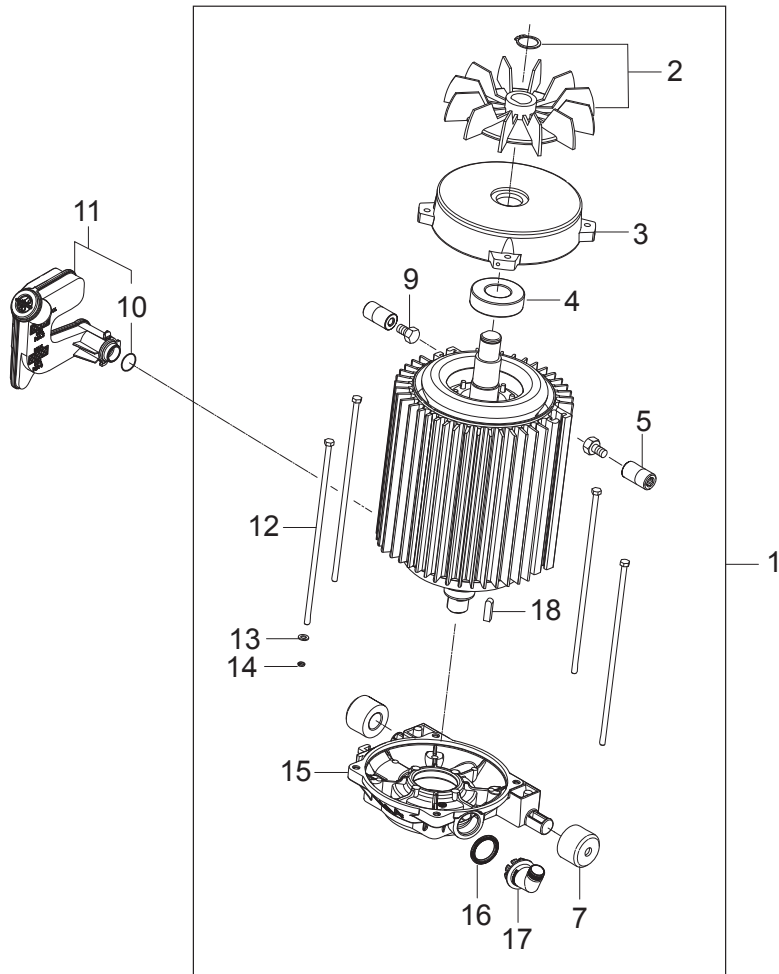

Pos.	Vare-nr	Antal	Beskrivelse	Notes
0	31001082	1	Olie ROTRA MP 80W-90 1L	[1]
1	31001006	1	MOTOR NA4 - 2.2KW/230V/50HZ/1PH	[2]
1	31001010	1	MOTOR NA4 - 2.8KW/230/400V/50HZ/3PH	[3]
2	107145038	1	FAN INCL. SEAL V-RING	
3	107145037	1	N-BEARING COVER	
4	301003080	1	Leje, 6205 Zz	
5	107142544	2	NUT M8 X D17 X L31 INT. HEX 8	
7	107142545	2	SUSPENSION D35 X D17 X L25	
9	2753	2	Skruer	
10	107142589	1	SEAL ID 16.7XOD 21.2XW 5 NBR 70 SHORE A	
11	107142546	1	OIL CONTAINER MC 3-4	
12	31000916	4	STAY BOLT M5X210	
12	31000917	4	STAY BOLT M5X230	
13	31000918	4	WASHER D5.5XD10 GB/T97.1 ISO7089	
14	31000919	4	LOCK RING D5.1XD7.7 GB/T93 DIN127	
15	31000920	1	D-BEARING COVER P4 INCL SEAL AND BEARING	
16	31000921	1	SEAL ID 23.4XOD 31 D 2/3.5	
17	31000922	1	CABLE GLAND 23.5 SNAPON 110 DEG	
18	101814798	1	KEY 6 X 6 X 20 MM FOR POSEIDON 4	

Part Notes:

1. [1] - 0,39 L - OIL TYPES_QUANTITY for HPW_APRIL 2017
   [2] - SC UNO 4M-140/620 PS *EU*
   [3] - SC UNO 4M-160/720 PS *EU*