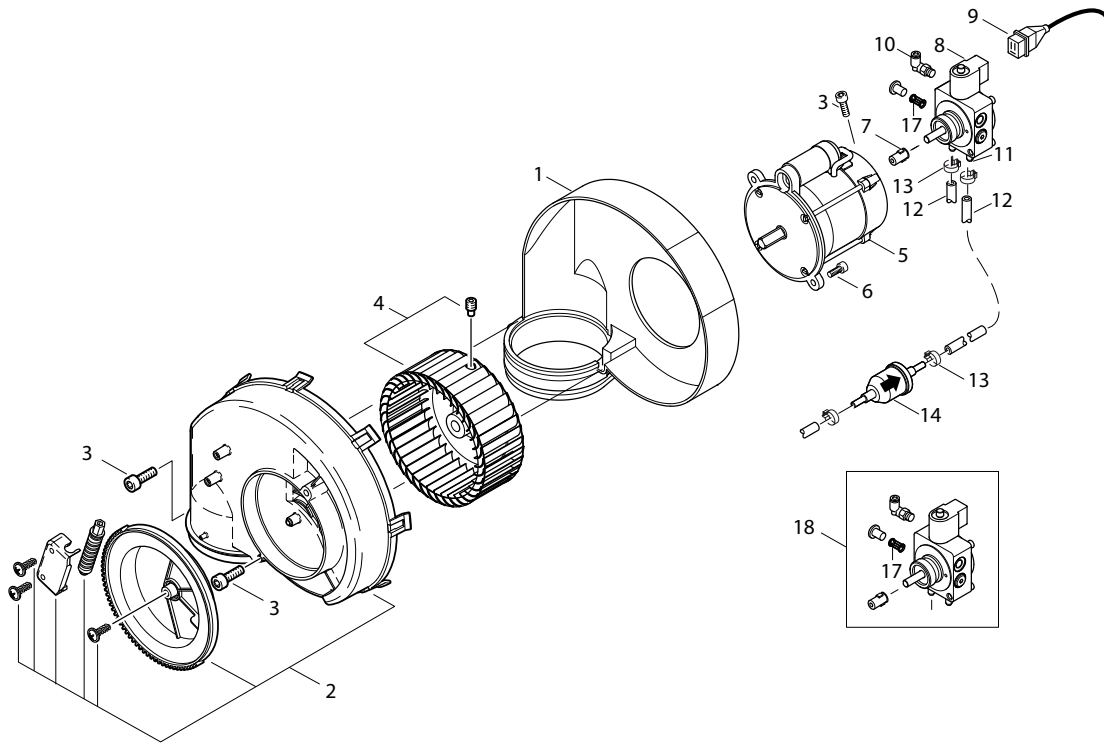

Pos.	Vare-nr	Antal	Beskrivelse	Notes
1	101117704	1	FAN HOUSING N2	
2	301000852	1	Dæsel For Kedelblæserhus	
3	32535	3	SCREW M5X16	
4	301000889	1	Kedelblæsehjul	
5	101117710	1	Burner Motor 180W - 230V	
5	101117960	1	BURNER FAN 110-120V MOTOR KIT	
5	107318245	1	BURNER MOTOR 200V	[1]
5	107143097	1	MOTOR BURNER 390W/200-240V/50/60HZ	[2]
6	4697	2	SCREW M6X16	
7	101117707	1	Coupling For Oil Pump Bfa 01 L3L	
8	3821089	1	Spole (Danfoss)	
9	101117703	1	ledning for oliepumpe	
10	101117706	1	Push-In Angle Fitting	
11	101117777	1	HOSE CONNECTIONS FOR OIL PUMP BFA 01 L3	
12	106408244	1	Slange Ø6X2.5 - 5 meter	
13	11654	2	Slangeklemme	
14	301002926	1	Filter	
17	31001081	1	FILTER FOR OIL PUMP	
18	101117673	1	Oilepumpe Incl. Fittings	

Part Notes:

[1] - STOCK COVERS GUARANTEE
200V 60HZ JP

[2] - USA, KR