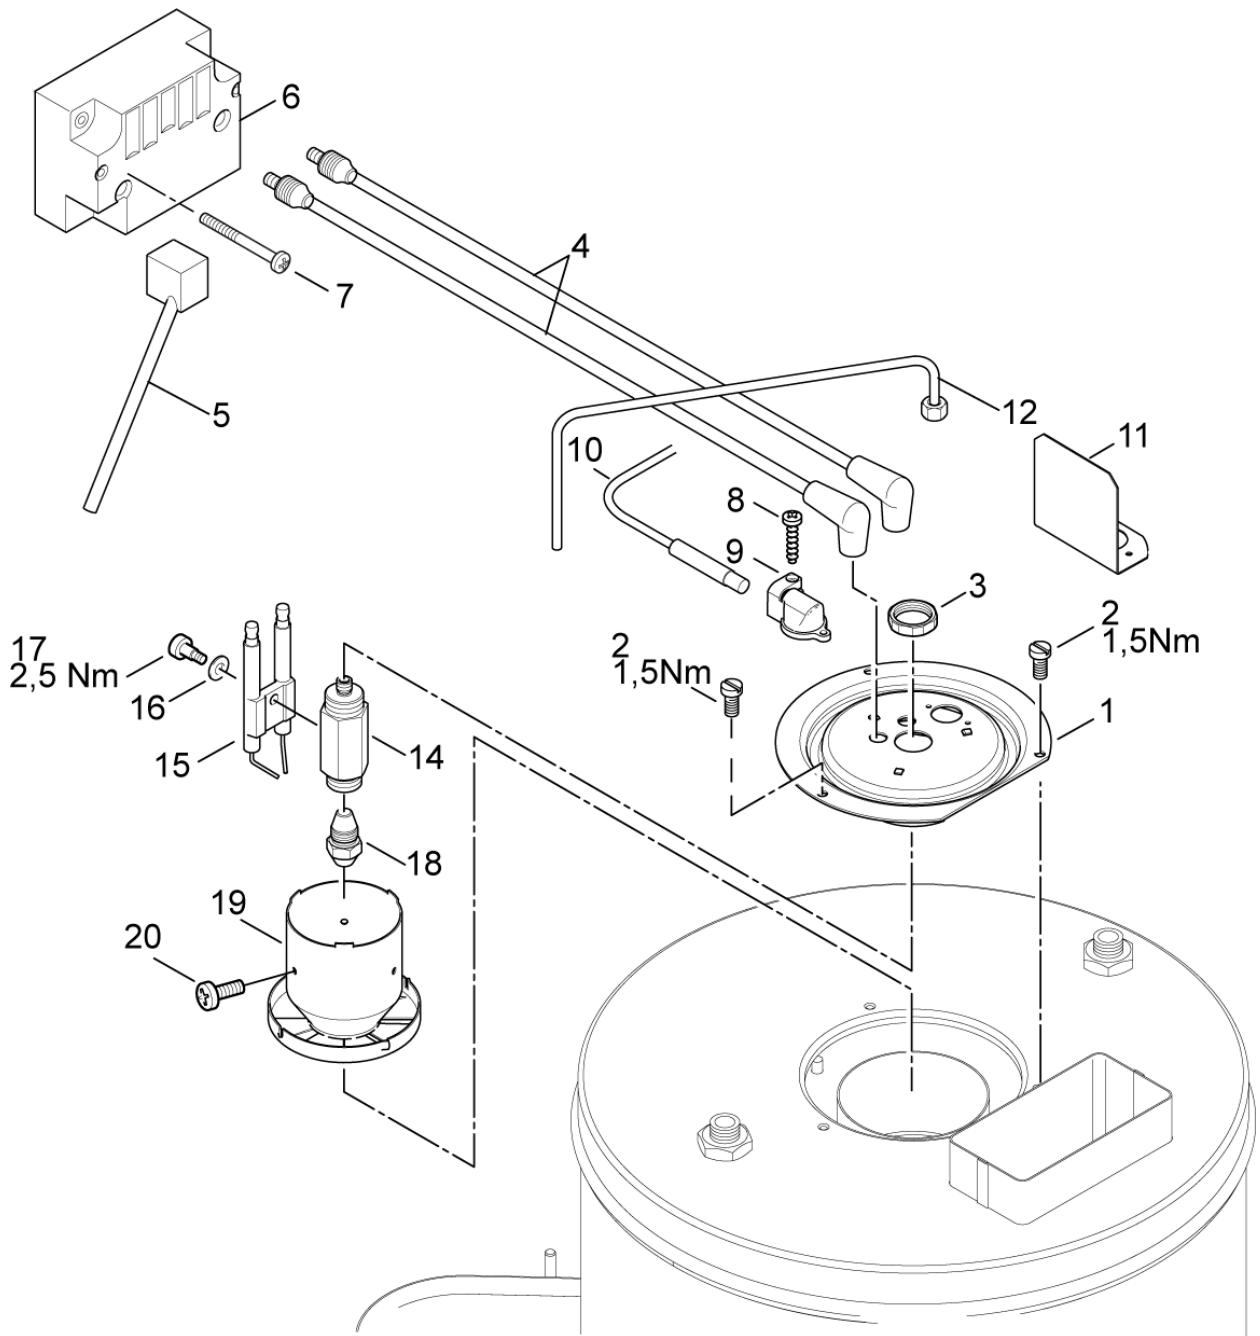

Pos.	Vare-nr	Antal	Beskrivelse	Notes
1	101117757	1	COVER FOR BOILER COMPLETE	
2	4820	3	Skruer	
3	909100139	1	Møtrik	
4	101117760	1	Ignition Cord 7X500 - Da Nfoss	
5	101117756	1	Tændkabel	
6	101117759	1	Tændtransformer 220-240V	
7	42236	2	Skruer M5X45 ISO 1207 ZN	
8	5606	1	Metal Skruer	
9	301000934	1	Holder Flammeføler	
10	101117837	1	Flame Sensorplug Kit	
11	101117922	1	Plate For Flame Sensor Ki T	
12	101117674	1	Fuel Pipe Comp.	
14	301001548	1	Holder For Oliedyse	
15	301150009	1	Tændelegtrode	
16	909100144	1	Fjederskive	
17	909100143	1	Skruer	
18	301002856	1	Oliedyse 0.75 60 Deg.	
19	301002848	1	AIR DISTRIBUTOR D80 X 71.3	
20	51848	3	Skruer