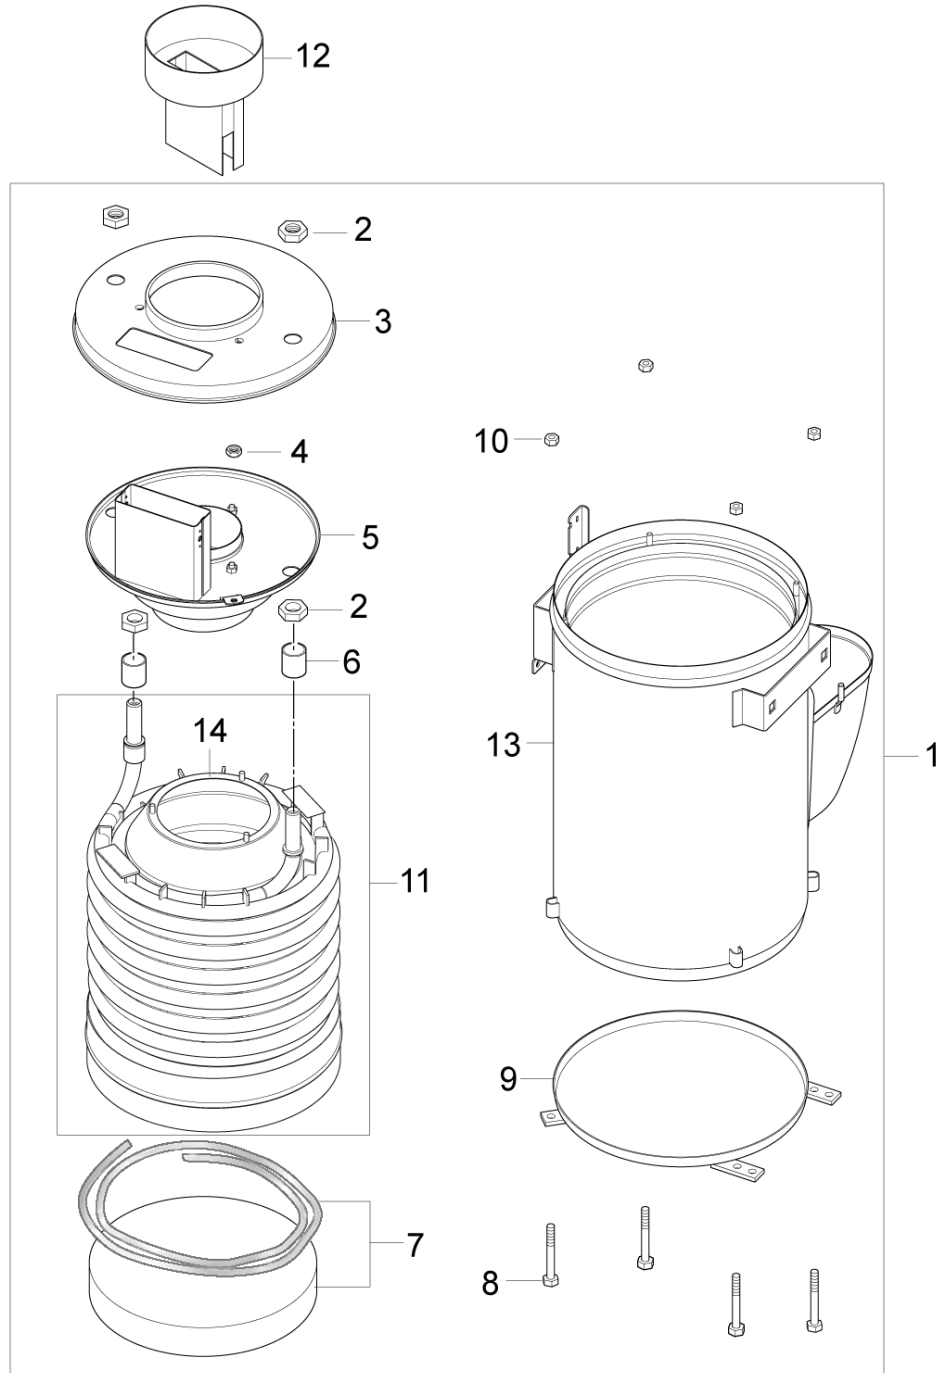

Pos.	Vare-nr	Antal	Beskrivelse	Notes
1	101117754	1	Boiler N2	
1	101117783	1	NEPTUNE 2 Boiler W. Stain Less Steel Coi	[1]
2	7012	4	Møtrik	
3	101117768	1	BOILER COVER OUTER	
4	12263	4	HEXAGON NUT M6	
5	101117767	1	BOILER COVER INNER	
6	301000582	2	BUSHING Ø22X1.5X24	
7	101117684	1	Isolation Kit NEPTUNE 2	
8	3453	4	SCREW M8X60	
9	101117755	1	BOTTOM COVER BOILER	
10	2758	4	Møtrik M8	
11	107145351	1	STAINLESS COIL	[1]
11	101117790	1	Coil For N2 Boiler	
12	107145328	1	Skorstens-adapter Ø150 kit	[1]
13	101117916	1	Boiler Jacket	
14	31000527	1	SHIELDING CONE FOR BOILER N2	

Part Notes:

[1] - accessory