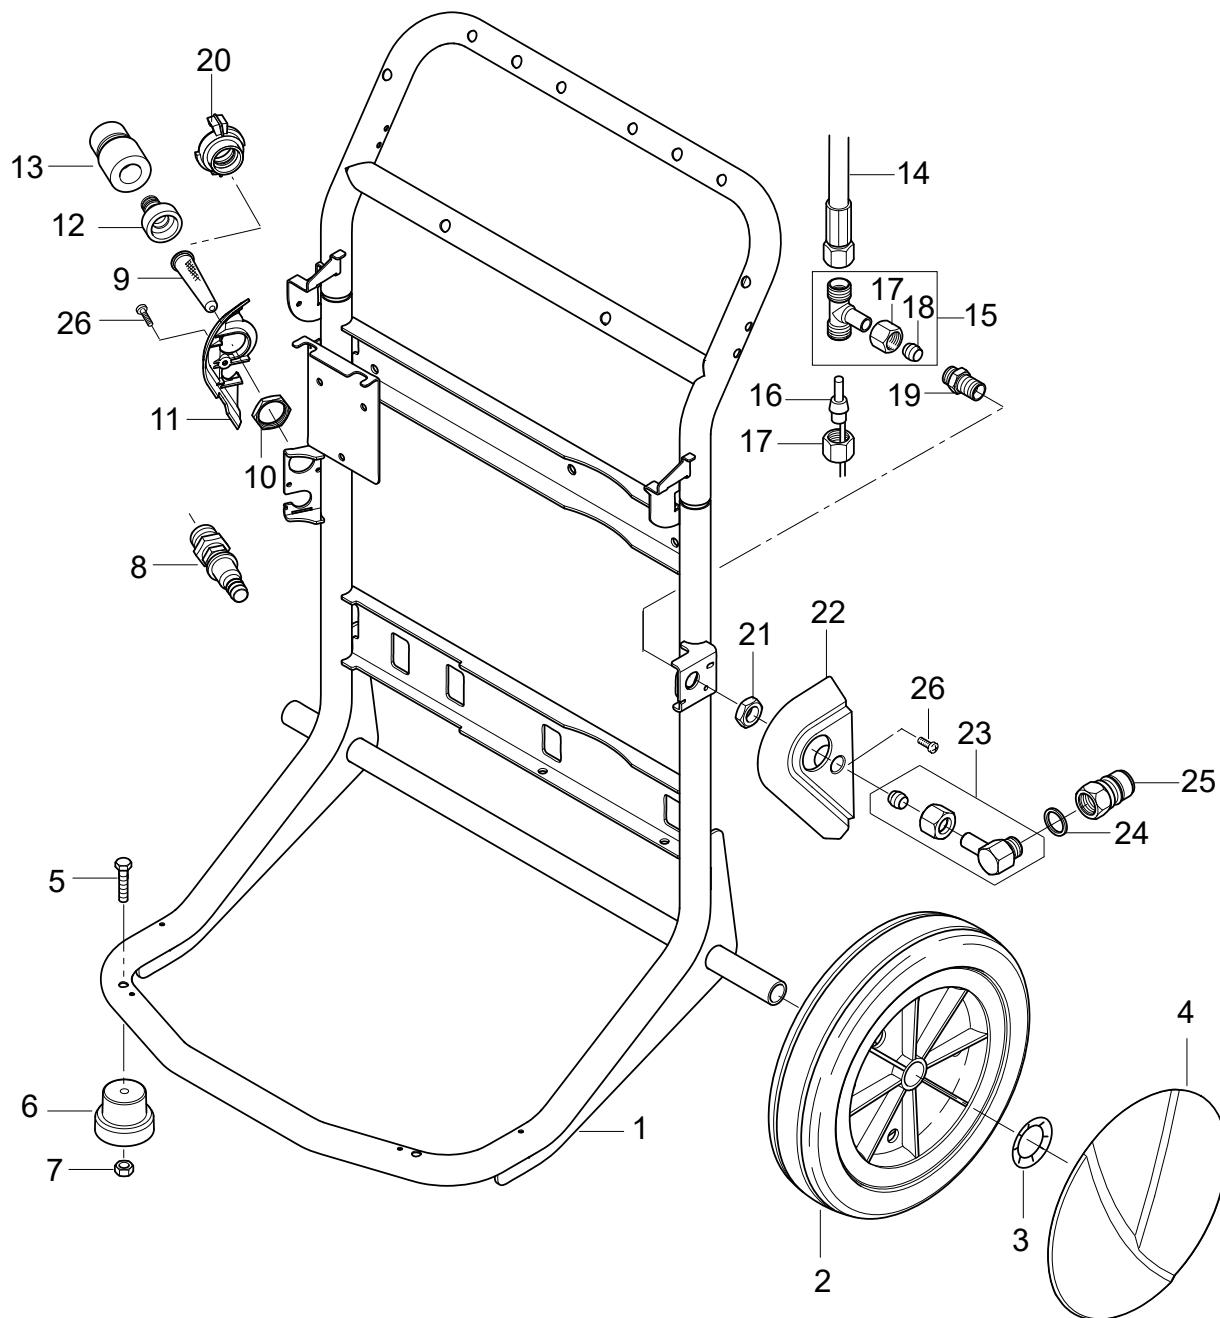

Pos.	Vare-nr	Antal	Beskrivelse	Notes
1	101117742	1	Frame Cpl. NEPTUNE2	
2	6184074	2	Kørehjul	
3	46363	2	Låsering Ø25	
4	301001077	2	Hjulskappe	
5	101117745	2	M8 X 45 ISO 7380 FZB603	
6	101117743	2	Gummifod	
7	61467	2	Møtrik M8	
8	6100937	1	Filterhus	
9	6100941	1	Filter	
10	1800341	1	"Kontramøtrik 3/4"" "	
11	101117679	1	COVER FOR INLET COMP	
12	106404529	1	GARDENA COMPATIBLE MALE 3/4" ACCESSORY	
13	1602945	1	KEW kobling, indiv. gevind 3/4"	
14	101117740	1	Højtryksslange, 295 Mm	
15	101118093	1	T-FITTING M18 X 1.5 THREAD	
16	101117741	1	Temp Sensor With Cable	
17	1081	2	Tilslutningsmøtrik, Galv.	
18	1080	1	Skærring, Galv.	[1]
19	101117744	1	Fitting For Outlet	
20	1718	1	GEKA kobling, indiv. gevind, 3/4"	
21	1803220	1	Kontramøtrik M18X1.5	
22	101117680	1	COVER FOR OUTLET COMP	
23	101117681	1	Angle Fitting Comp	
24	1801075	1	Tætningsskive 3/8"	
25	1600493	1	Ergo højtryksskøbling DN10 3/8" han	
26	1803030	2	Maskinskrue M5X12	

Part Notes:

[1] - PLEASE CONTACT CARWASH DIRECTLY