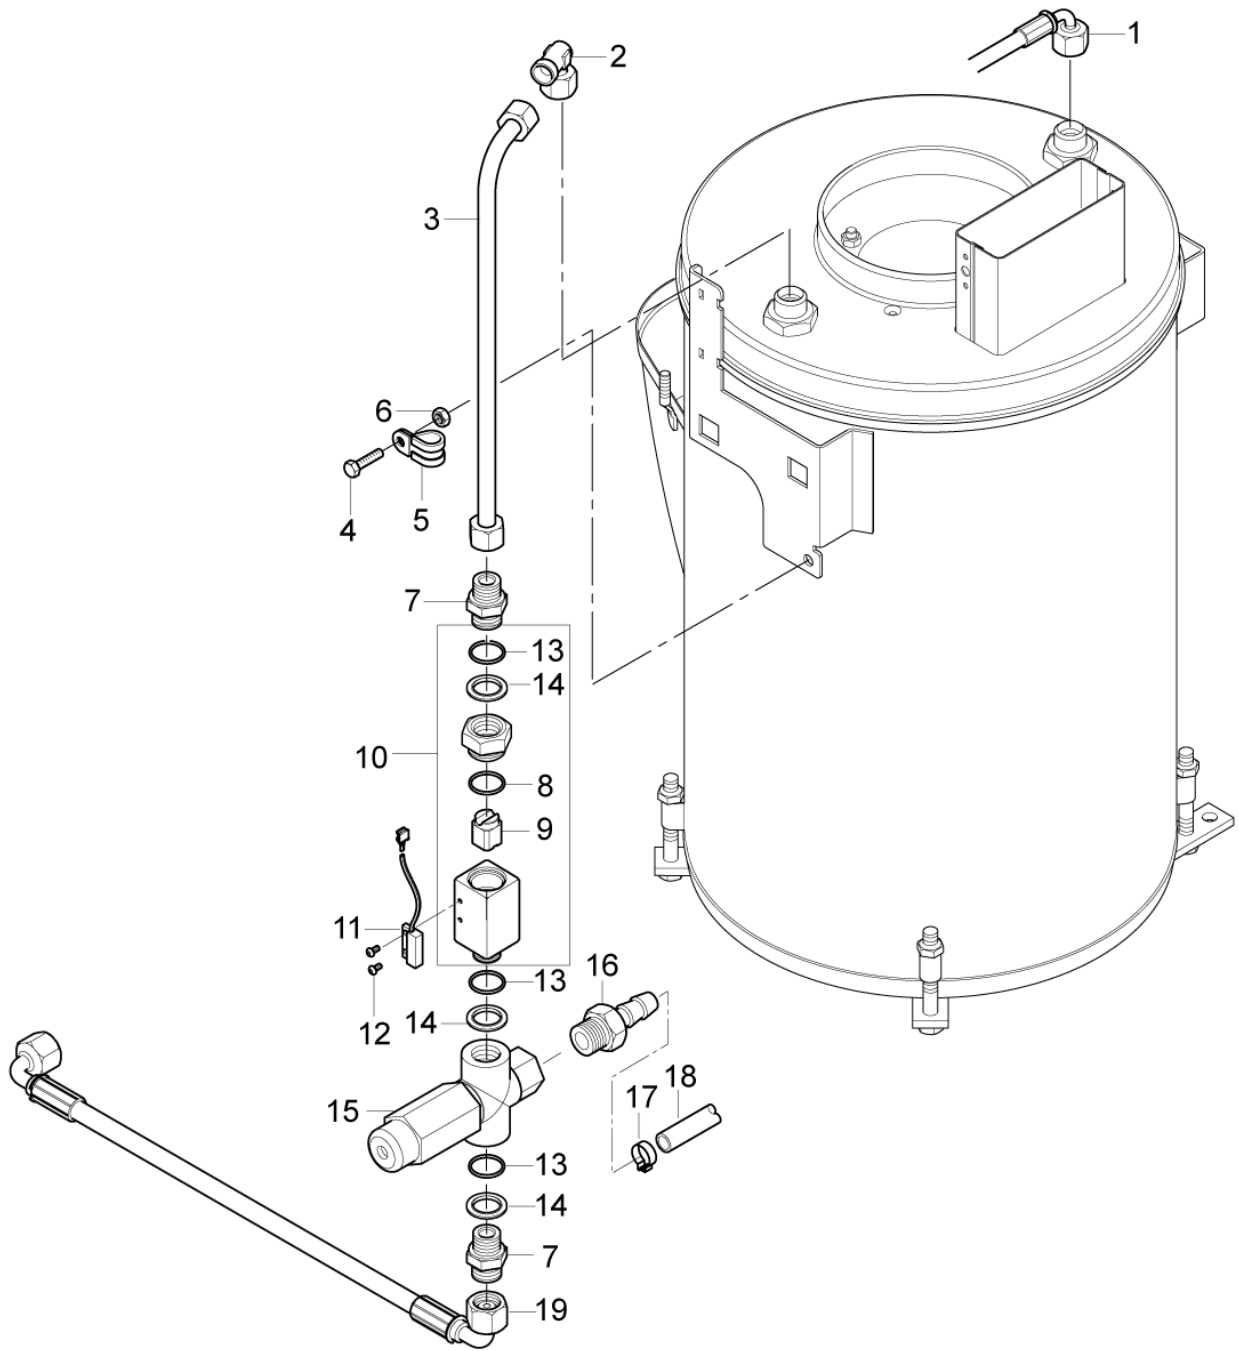

Pos.	Vare-nr	Antal	Beskrivelse	Notes
1	101117740	1	Højtryksslange, 295 Mm	
2	101118094	1	COUPLING KIT 90D ISO 8434 M18X1.5 THREAD	
3	101117676	1	Steel Pipe Comp.	
4	4697	1	SCREW M6X16	
5	101117718	1	CLAMP FOR PIPE	
6	11619	1	Møtrik M6	
7	1601079	2	Ligeforskruning	
8	G120381	1	O-Ring 18X2 70 Gr Shore	
9	101117716	1	Magnet Housing Cpl.	
10	101117675	1	Flowswitch, Komplet	
11	101117719	1	Reed-Kontakt	[1]
12	101117717	2	Screw Torx M3X6 Electro Plated Din 7985	
13	16998	3	O-Ring	
14	1801075	3	Tætningsskive 3/8"	
15	101117722	1	Sikkerhedsventil	
15	101117721	1	SAFETY VALVE ADJUSTED TO 234 +5/-5 BAR	[2]
15	101117950	1	SAFETY VALVE COMP. ADJUST 200+5/-5 BAR	[3]
15	101117720	1	SAFETY VALVE ADJUSTED TO 146 BAR	
15	101117949	1	SAFETY VALVE ADJUSTED TO 110+2.5/-5 BAR	[4]
16	2580	1	Hose Liner Ø 6 G3/8	
17	11654	1	Slangeklemme	
18	4973	1	HOSE Ø6X3	
19	101117715	1	Højtryksslange, 428 Mm	

Part Notes:

- [1] - TSB-PPW-2014-012 NEPTUNE 1-2 Reed Switch Adjustment
- [2] - OUT PHASED
- [3] - AU,EU,US
- [4] - US