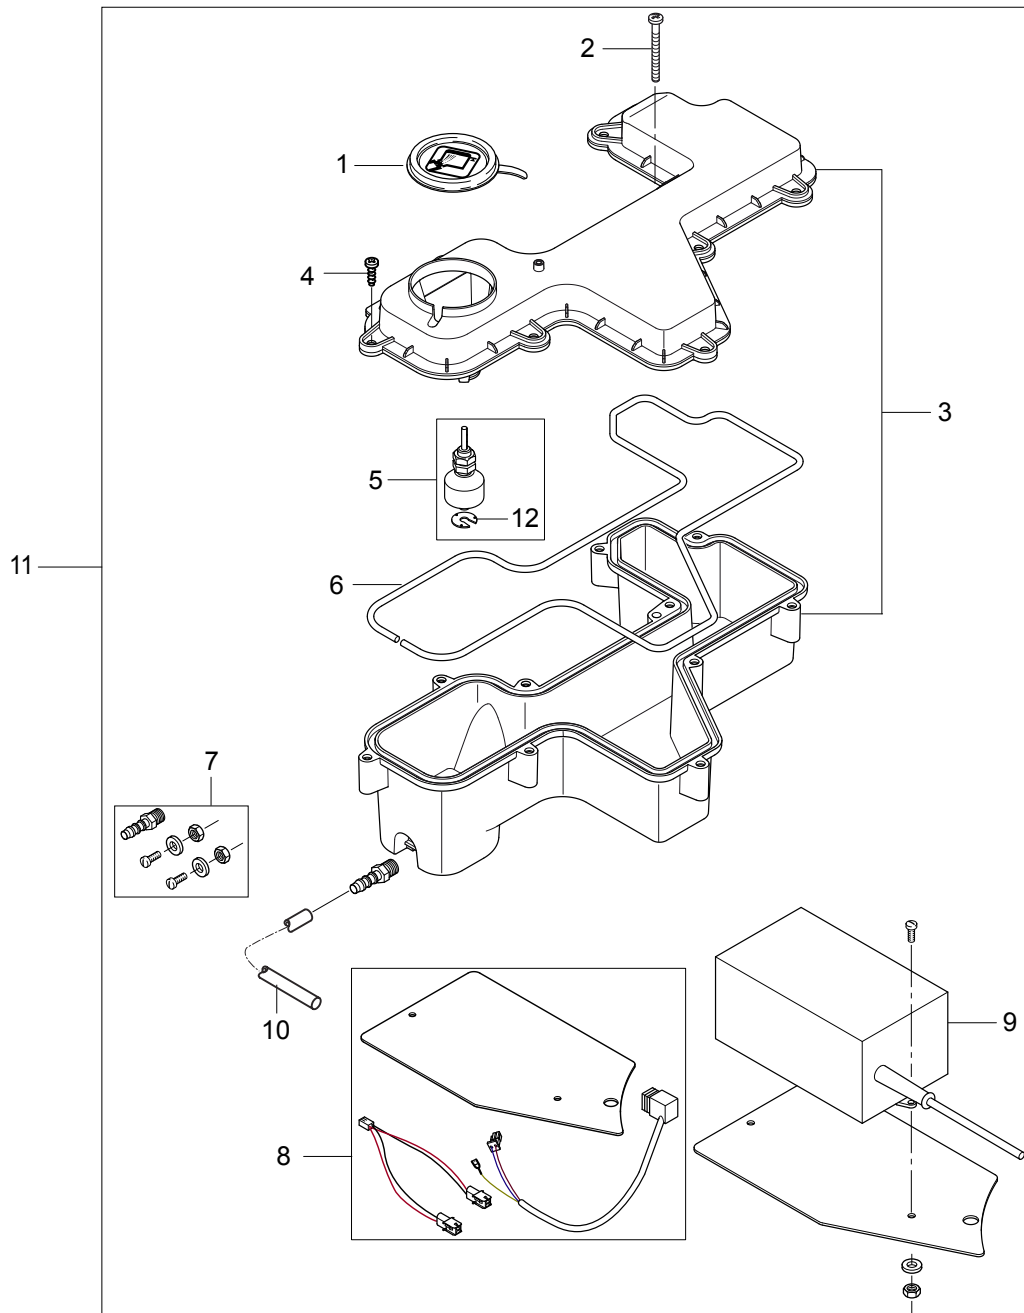

Pos.	Vare-nr	Antal	Beskrivelse	Notes
1	45646	1	COVER	
2	1814733	1	SCREW K50X50 TORX BLACK	
3	101117701	1	ANTISCALE TANK PLASTIC KIT	
4	107141838	10	SCREW K50X18 WN1451 BLACK TORX20	
5	101117700	1	ANTISTONE SENSOR WITH CABLE	
6	101117796	1	Silicone Gasket D3X1	
7	101117831	1	Monterings-Sæt	
8	101117834	1	WIRES AND PLATE-ANTISCALE- FOR NEPTUNE 2	
9	101117826	1	Blødgøringspumpe	
10	101117833	1	Slange Ø3/05, 0.6 Mm.	
11	107145123	1	Anti-kalk kit	[1]
12	107142593	1	HOLDING WASHER PE	[2]

Part Notes:

1. [1] - See instruction AntiScale
   [2] - TSB-PPW-2016-017 Locking ring for oil level switch falling off