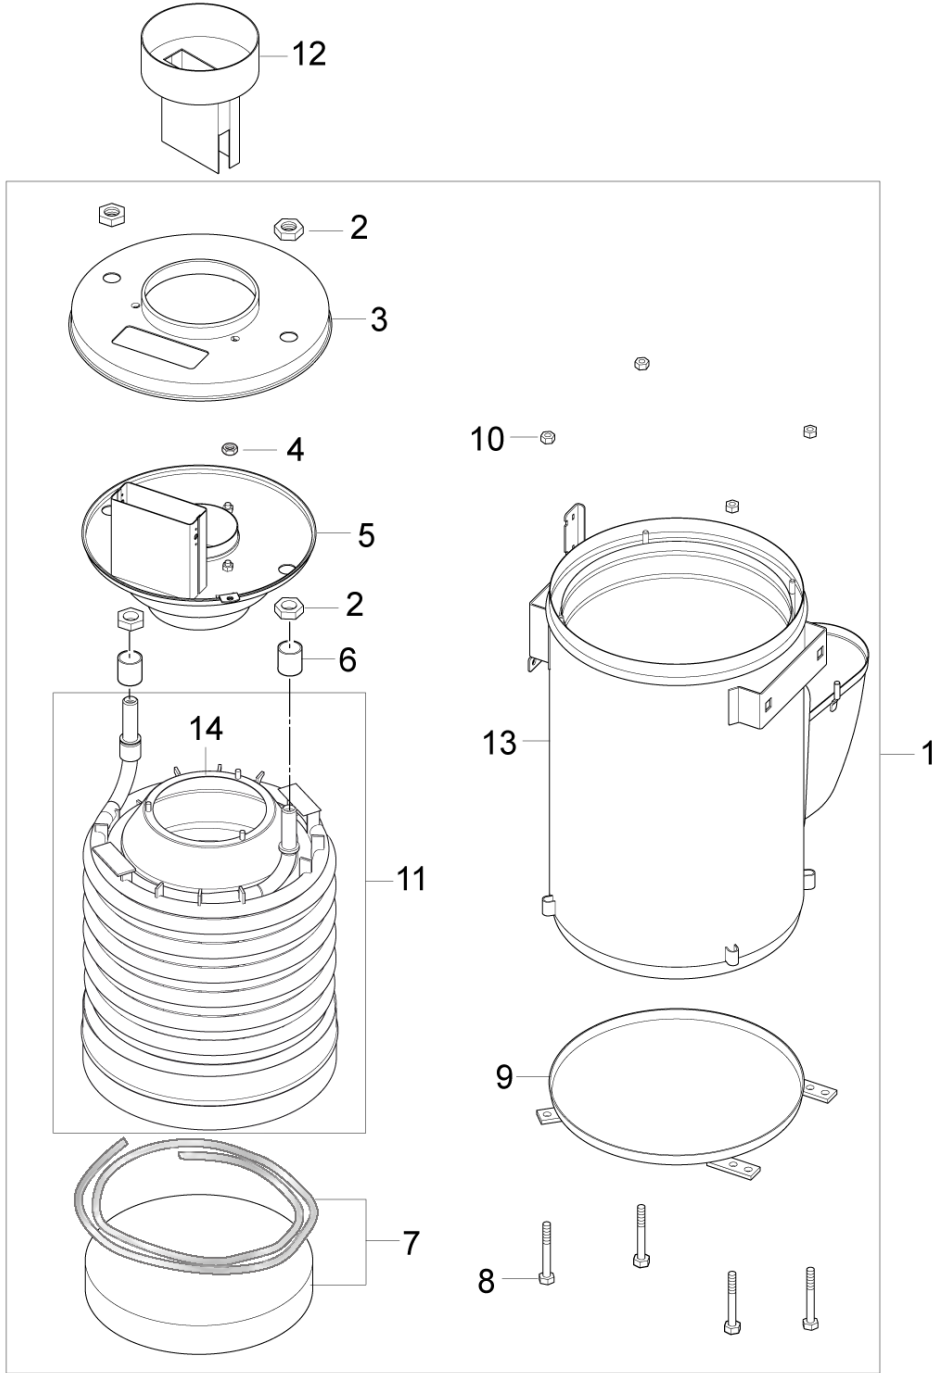

Pos.	Vare-nr	Antal	Beskrivelse	Notes
1	101117754	1	Boiler N2	
1	101117783	1	NEPTUNE 2 Boiler W. Stain Less Steel Coi	[1]
2	7012	4	Møtrik	
3	101117768	1	BOILER COVER OUTER	
4	12263	4	HEXAGON NUT M6	
5	101117767	1	BOILER COVER INNER	
6	301000582	2	BUSHING Ø22X1.5X24	
7	101117684	1	Isolation Kit NEPTUNE 2	
8	3453	4	SCREW M8X60	
9	101117755	1	BOTTOM COVER BOILER	
10	2758	4	Møtrik M8	
11	107145351	1	STAINLESS COIL	[1]
11	101117790	1	Coil For N2 Boiler	
12	107145328	1	Skorstens-adapter Ø150 kit	[1]
13	101117916	1	Boiler Jacket	
14	31000527	1	SHIELDING CONE FOR BOILER N2	

Part Notes:

[1] - accessory