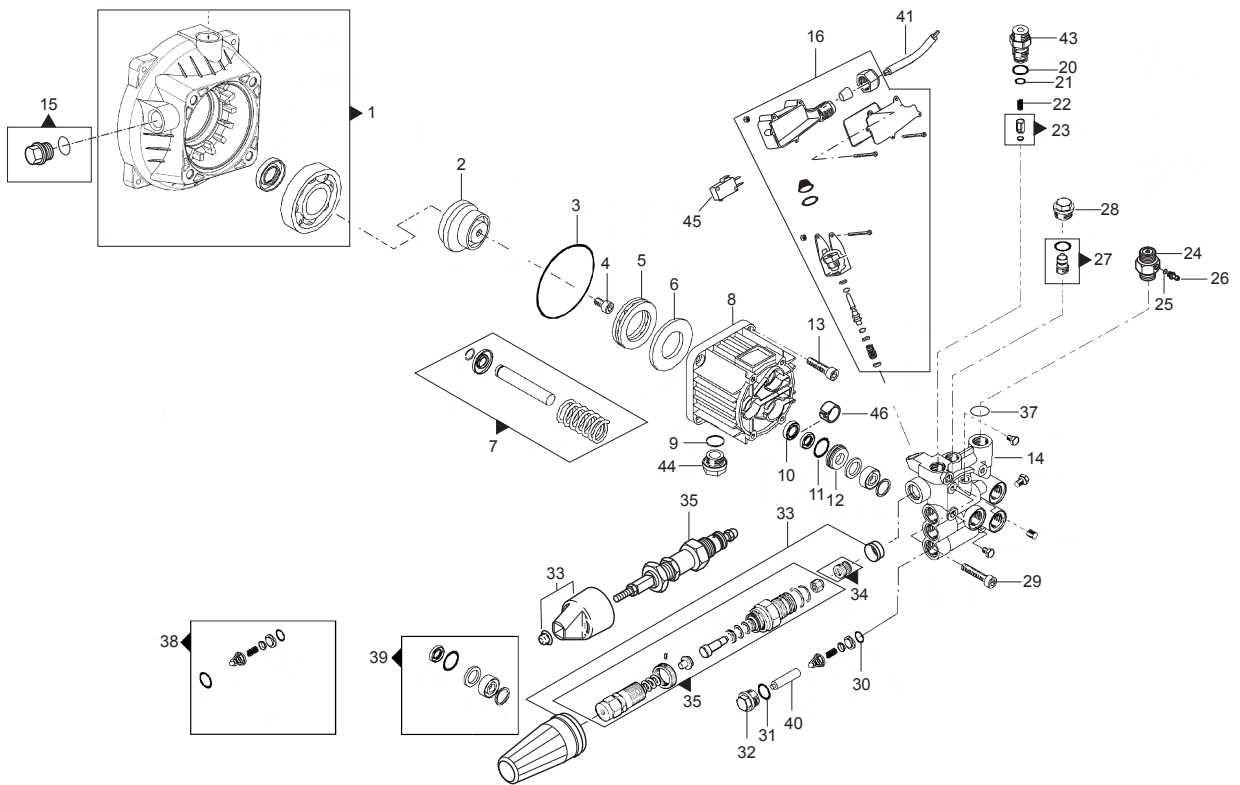

Pos.	Vare-nr	Antal	Beskrivelse	Notes
0-	909100414	1	Pump Oil Rotha Tht 1Ltr	[1]
01	31000490	1	D-BEARING COVER FOR AXR PUMP RF	
02	101117782	1	Skråskive 11.50 Deg. V	[2]
02	301002568	1	Wobble Disc 9.5	[3]
03	909100435	1	O-Ring	
04	106162887	1	SCREW M8X20 UNI 5931-8.8	
05	909100432	1	Kugleleje	
06	301002557	1	Skive	
07	101117808	1	Piston Kit For Axr Cerami C	
08	301002584	1	Hus	
09	3000825	2	O-ring 20,24 x 2,62 Nitril	
10	301002569	3	Oil Seal	
11	106163031	3	O-Ring 1,78X10,85	
12	301002586	3	Pakningsring	
13	106162887	4	SCREW M8X20 UNI 5931-8.8	
14	301002575	1	Valve Block	
15	101117786	1	OIL CAP KIT	[4]
15	101117918	1	Oil Cap Kit	[5]
16	101117656	1	Opgrad.Kit POSEIDON 3	
20	3002029	1	O-ring 12,42 x 1,78 Nitril	
21	103004325	1	O-Ring 15.6X1.78	
22	909100428	1	Fjeder	
23	106162556	1	Check Valve Kit	
24	101117957	1	WATER LIMITER KIT	[6]
24	101117779	1	Kemi sugestuds	
25	101117776	1	O-Ring 6.35X1.78 Nbr 70	
26	101117984	1	SUCTION FITTING D1.7	
26	101117953	1	Suction Fitting D2.0	[7]
27	301002578	4	Stik	
28	301002577	1	PLUG	
29	1801455	4	Bolt	
30	3002029	6	O-ring 12,42 x 1,78 Nitril	
31	3002045	6	O-Ring	
32	301002544	6	Prop	
33	62397	1	Drejeknap	[8]
33	101117693	1	HANDLE CPL.	
34	101117686	1	Ventil Sæde	
35	101117685	1	Regulation Valve Assy	
35	101117917	1	End Stop Valve	[8]
37	106163051	1	Copper Washer	
38	301002562	1	Kit Valve [6X]	
39	301002561	1	Kit Thrust Collar	[9]
40	301002574	1	SPACER SLEEVE Ø 5	
41	101117772	1	CABLE FOR PRESSURE SWITCH	
43	101117687	1	INJECTOR BODY	
44	301002585	1	"Prop 1/2"" "	
45	301002325	1	Micro Switch 250V/16A	
46	31000287	1	Afstandsstykke (3 Stk.)	[10]

Part Notes:

- [1] - 0,18 l
- [2] - 2-41 – MH 2C 190/780
- [3] - 2-33 – MH 2C 170/690
- [4] - Up to Serial no. 2009887928/29/09 non vented
- [5] - See TSB-PPW-2010-010 oil cap TSB-PPW-2010-010 oil cap
- [6] - EXPT. JP
  STOCK COVERS GUARANTEE
- [7] - JP + KR + EXPT + AU (2-16)
- [8] - From serial no. 2010936745