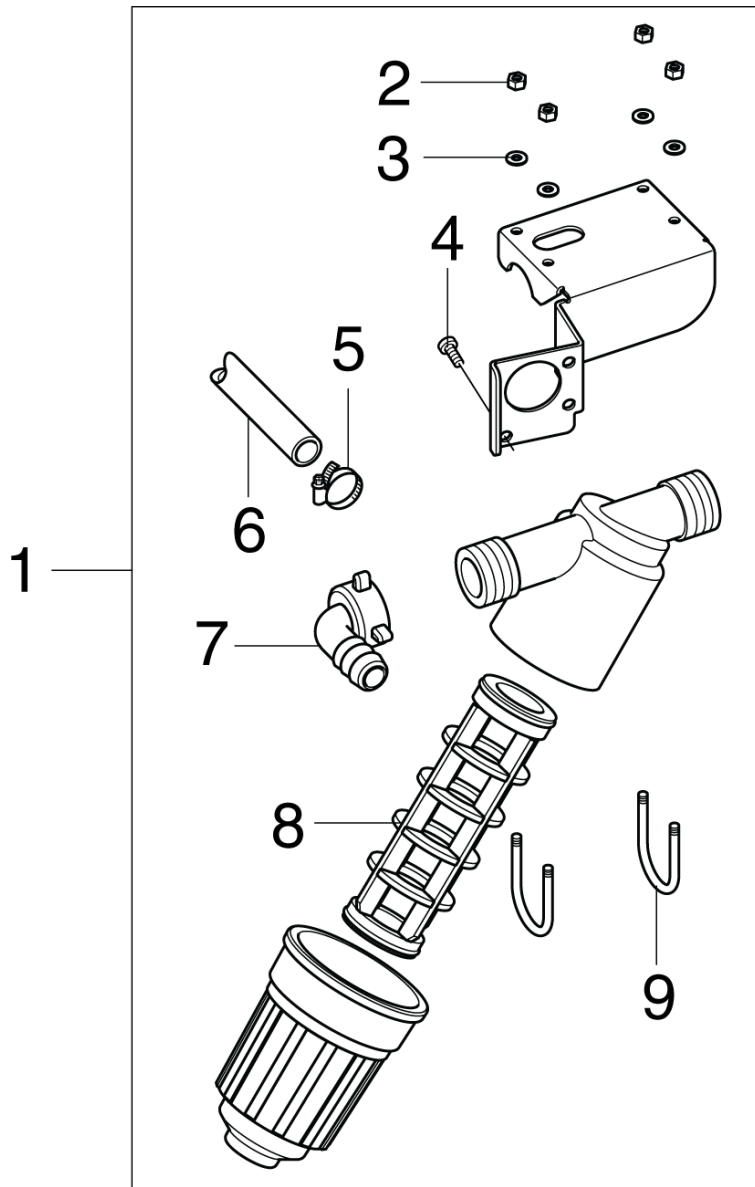

Pos.	Vare-nr	Antal	Beskrivelse	Notes
1	107145337	1	Flydesandsfilter Gardena 22 µm	
2	1800127	4	Låsemøtrik M4	
3	3092	4	Pakning 4.3X0.8	
4	1803030	3	Maskinskrue M5X12	
5	9262	1	HOSE CLIP 12-20	[1]
6	106408242	1	HOSE 5/8INCH - 2 METERS	[2]
7	5613	1	Slangestuds	
8	31000110	1	Filter Indsats, 22 Micron	
9	G040179	2	CLAMP FOR FILTER D4X97	

Part Notes:

- [1] - PLEASE CONTACT CARWASH DIRECTLY
- [2] - 0,39m