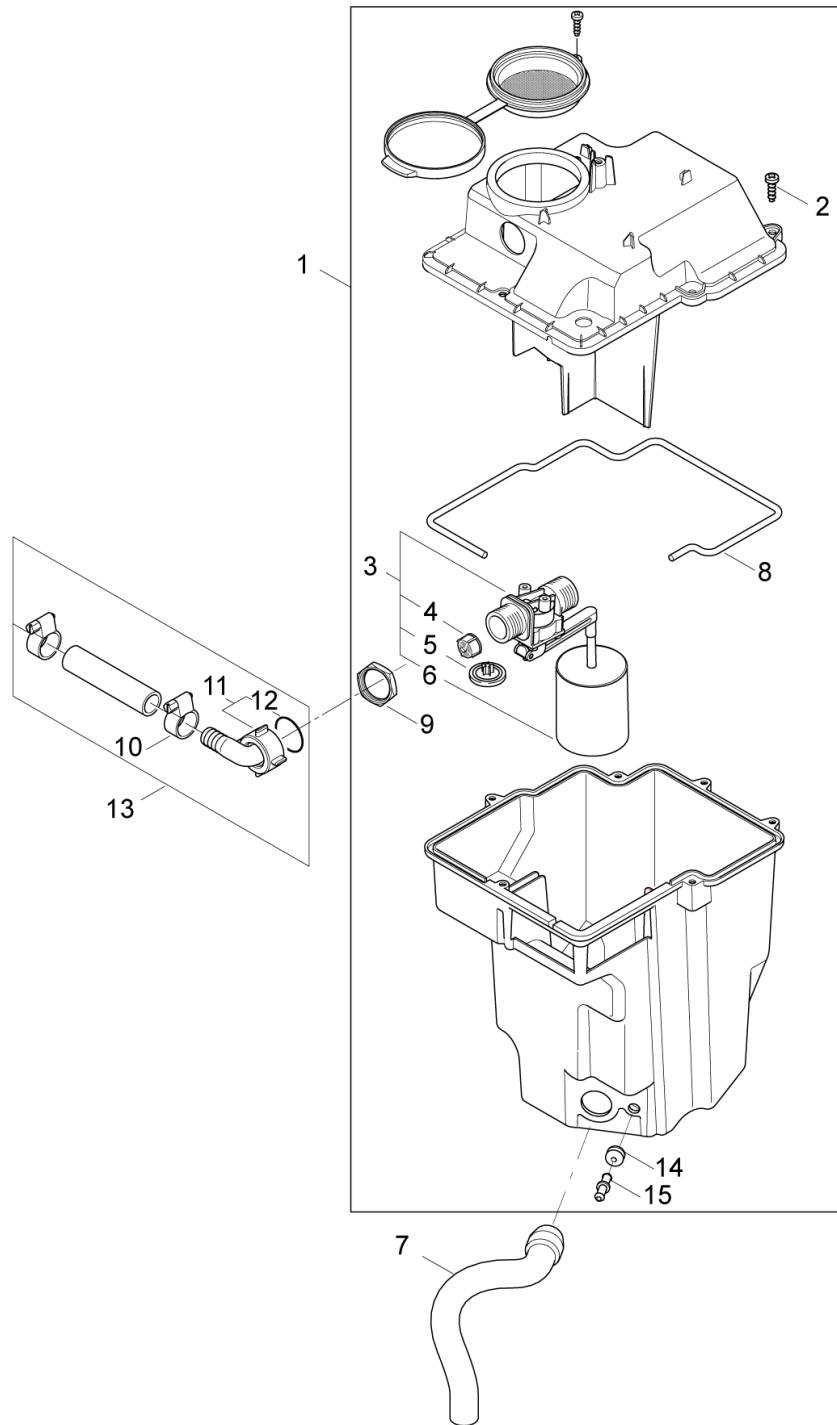

Pos.	Vare-nr	Antal	Beskrivelse	Notes
1	101117669	1	Vandtank komplet	
2	107141838	6	SCREW K50X18 WN1451 BLACK TORX20	
3	101117784	1	Svømmerventil	[1]
4	34218	1	Filter For Float Valve Ku	
5	62878	1	Gummimenbran	
6	62877	1	Svømmer	
7	101117670	1	SUCTION HOSE KIT.	
8	101117796	1	Silicone Gasket D3X1	
9	101117785	1	LOCK NUT 3/4	
10	8298	2	Spændebånd	
11	5613	1	Slangestuds	
12	15587	1	Pakning	
13	101117671	1	Inlet Hose Kit	
14	101117781	1	CABLE GROMMET 60/90/40	
15	101117748	1	Plug For D6 / D10 Hose	

Part Notes:

[1] - See instruction Floatvalve