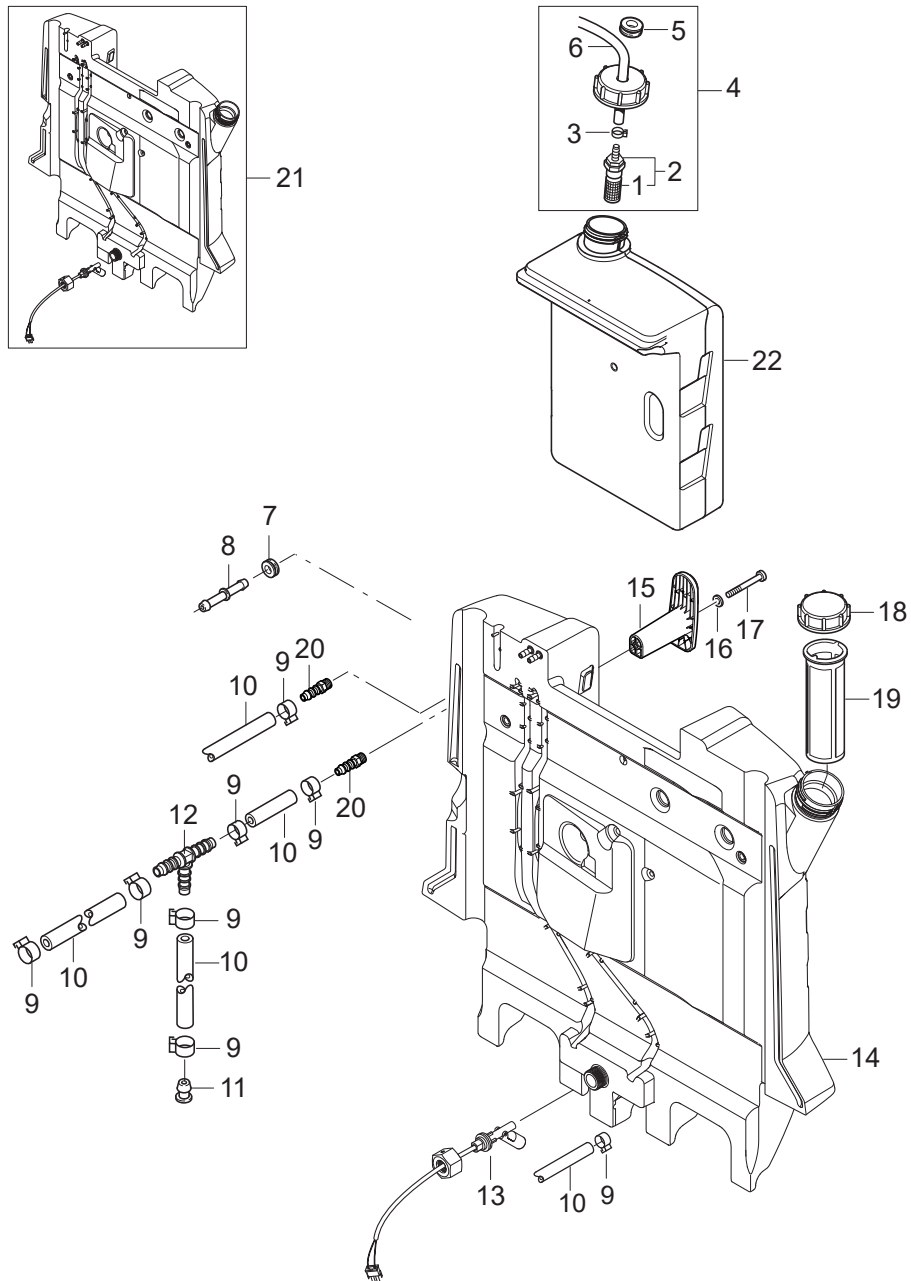

## Part Notes:

[1] - PLEASE CONTACT CARWASH DIRECTLY

Pos.	Vare-nr	Antal	Beskrivelse	Notes
0-	101117934	1	WARNING LABEL HOT	
1		1	Part of pos. 2	
2	107145440	1	Strainer Valve Compl. Kit	
3	301001133	1	Slangeklemme Ø10/7	
4	101117750	1	Slange Incl. Låg/Filter	
5	101117749	1	Kabelgennemføring	
6	106408243	1	HOSE 1/4INCH TRANSPARENT - 5 METERS	
7	101117753	2	Grommet 60/110/50 Neopren	[1]
8	101117748	2	Plug For D6 / D10 Hose	[2]
9	301001133	9	Slangeklemme Ø10/7	
10	106408244	1	Slange Ø6X2.5 - 5 meter	
11	101117751	1	VENTILATIONS PLUG FOR 6/10 HOSE	
12	101117794	1	T Connector Piece D6	
13	101118007	1	Level Sensor Kit	
14	101118006	1	Fuel Tank Complete Kit	[3]
15	101117678	2	Cable Hook Comp.	
16	1800440	2	Plansskive M6	
17	31410	2	SCREW M6 X 50 DIN 912 8.8 FZG	
18	101117752	1	Cap For Fuel Tank	
19	1604222	1	Filtersi	
20	101117795	1	Studs F Brændstoftank	[4]
21	101118043	1	Kit F.Fuel Tank	[5]
22	101117920	1	Kemi Tank NEPTUNE 2	

## Part Notes:

- [1] - 0,18 l
- [2] - US, Exp.
- [3] - 2-26 – MH 2C 145/600 KR
- [4] - 2-25 – MH 2C 125/600
- [5] - 2-20, 115/60/20 US
- [6] - 2-26 – MH 2C 145/600
- [7] - See TSB-PPW-2010-010 oil cap
- [8] - Up to Serial number: 2009887928/29/09
- [9] - JP + KR + EXPT + AU (2-16)
- [10] - From Serie no. 2010929318