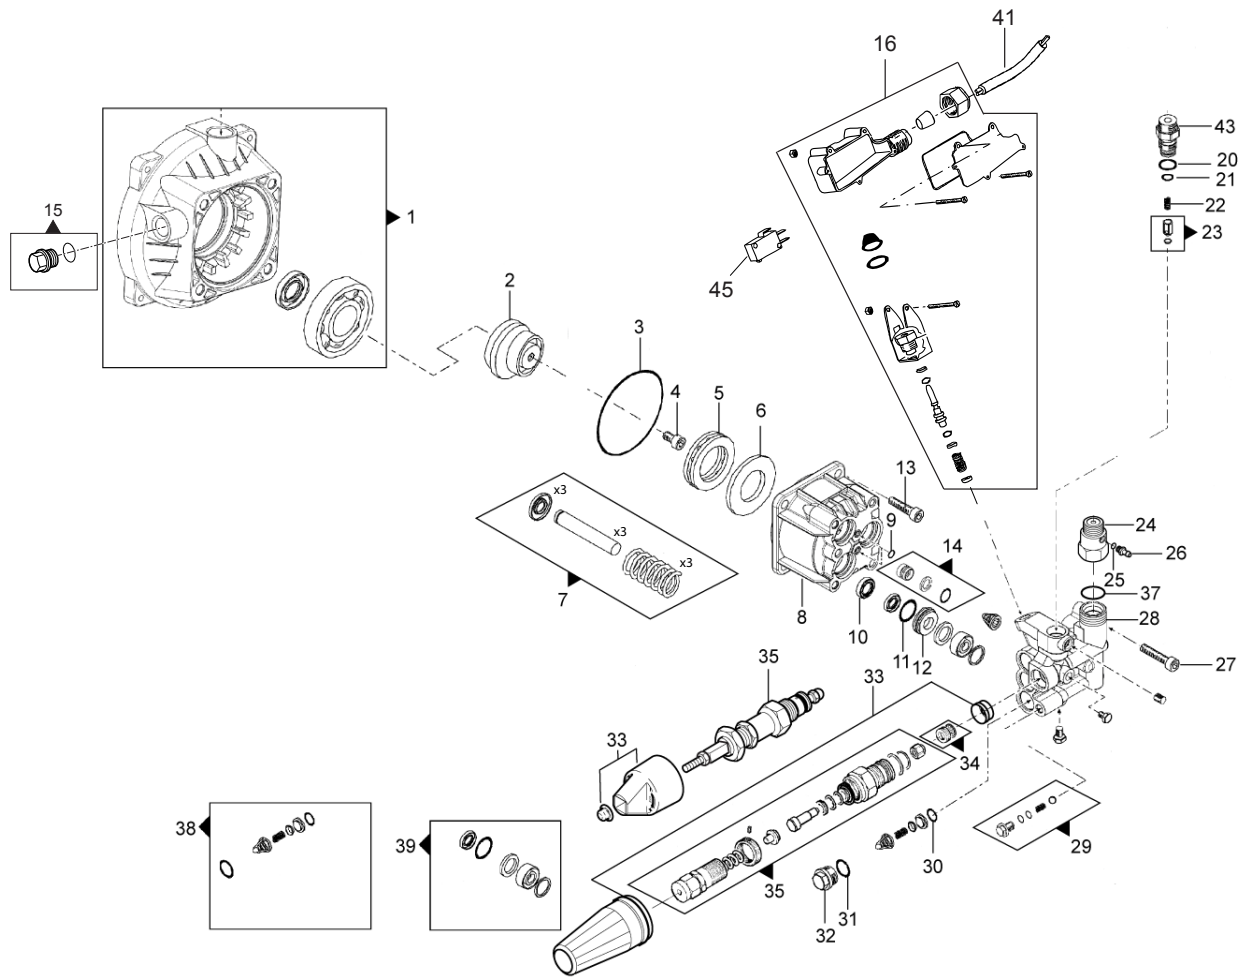

Pos.	Vare-nr	Antal	Beskrivelse	Notes
0-	909100414	1	Pump Oil Rotha Tht 1Ltr	[1]
1	31000491	1	D-BEARING COVER FOR GXR PUMP RF	
2	301002567	1	Wobble Disc 10°	[2]
2	101117939	1	WOBBLE DISC 8 DGR.	[3]
2	101117771	1	Wobble Disc 11.25 Deg. Z	[4]
2	101117954	1	WOBBLE DISC 7.5 DEG	[5]
2	301002568	1	Wobble Disc 9.5	[6]
3	909100431	1	O-Ring Ø85X3	
4	106162887	1	SCREW M8X20 UNI 5931-8.8	
5	909100432	1	Kugleleje	
6	301002557	1	Skive	
7	101117807	1	Pistonkit For Gxr Ceramic	
8	301002560	1	Hus	
9	6480272	2	O-Ring Ø2,9X1,78 Nbr 70Sh	
10	301002569	3	Oil Seal	
11	106163024	3	O-RING 1.78X20.35 NBR 70SH	
12	301002570	3	Packing Ring Ø14/28X11,5	
13	106162887	4	SCREW M8X20 UNI 5931-8.8	
14	106162567	3	SUCTION VALVE PLUG KIT	
15	101117918	1	Oil Cap Kit	[7]
15	101117786	1	OIL CAP KIT	[8]
16	101117656	1	Opgrad.Kit POSEIDON 3	
20	3002029	1	O-ring 12,42 x 1,78 Nitril	
21	103004325	1	O-Ring 15.6X1.78	
22	909100428	1	Fjeder	
23	106162556	1	Check Valve Kit	
24	101117769	1	Detergent Inlet For Gxd	
25	101117776	1	O-Ring 6.35X1.78 Nbr 70	
26	101117984	1	SUCTION FITTING D1.7	
26	101117953	1	Suction Fitting D2.0	[9]
27	9543	4	CYLINDER SCREW M8X55 ISO 4762 ST 8.8/ZN	
28	301002545	1	Ventilhus	
29	301003095	1	Kit Easy Start For Gxr Pu Mp For Uk	
30	3002029	6	O-ring 12,42 x 1,78 Nitril	
31	3002045	6	O-Ring	
32	301002544	6	Prop	
33	62397	1	Drejeknap	[10]
33	101117693	1	HANDLE CPL.	
34	101117686	1	Ventil Sæde	
35	101117685	1	Regulation Valve Assy	
35	101117917	1	End Stop Valve	[10]
37	3001237	1	Pakning Ø24,5Xø16X3	
38	301002562	1	Kit Valve [6X]	
39	301002561	1	Kit Thrust Collar	[11]
41	101117772	1	CABLE FOR PRESSURE SWITCH	
43	101117687	1	INJECTOR BODY	
45	301002325	1	Micro Switch 250V/16A	

Part Notes:

- [1] - 0,18 l
- [2] - US, Exp.
- [3] - 2-26 – MH 2C 145/600 KR
- [4] - 2-25 – MH 2C 125/600
- [5] - 2-20, 115/60/20 US
- [6] - 2-26 – MH 2C 145/600
- [7] - See TSB-PPW-2010-010 oil cap
- [8] - Up to Serial number: 2009887928/29/09
- [9] - JP + KR + EXPT + AU (2-16)
- [10] - From Serie no. 2010929318