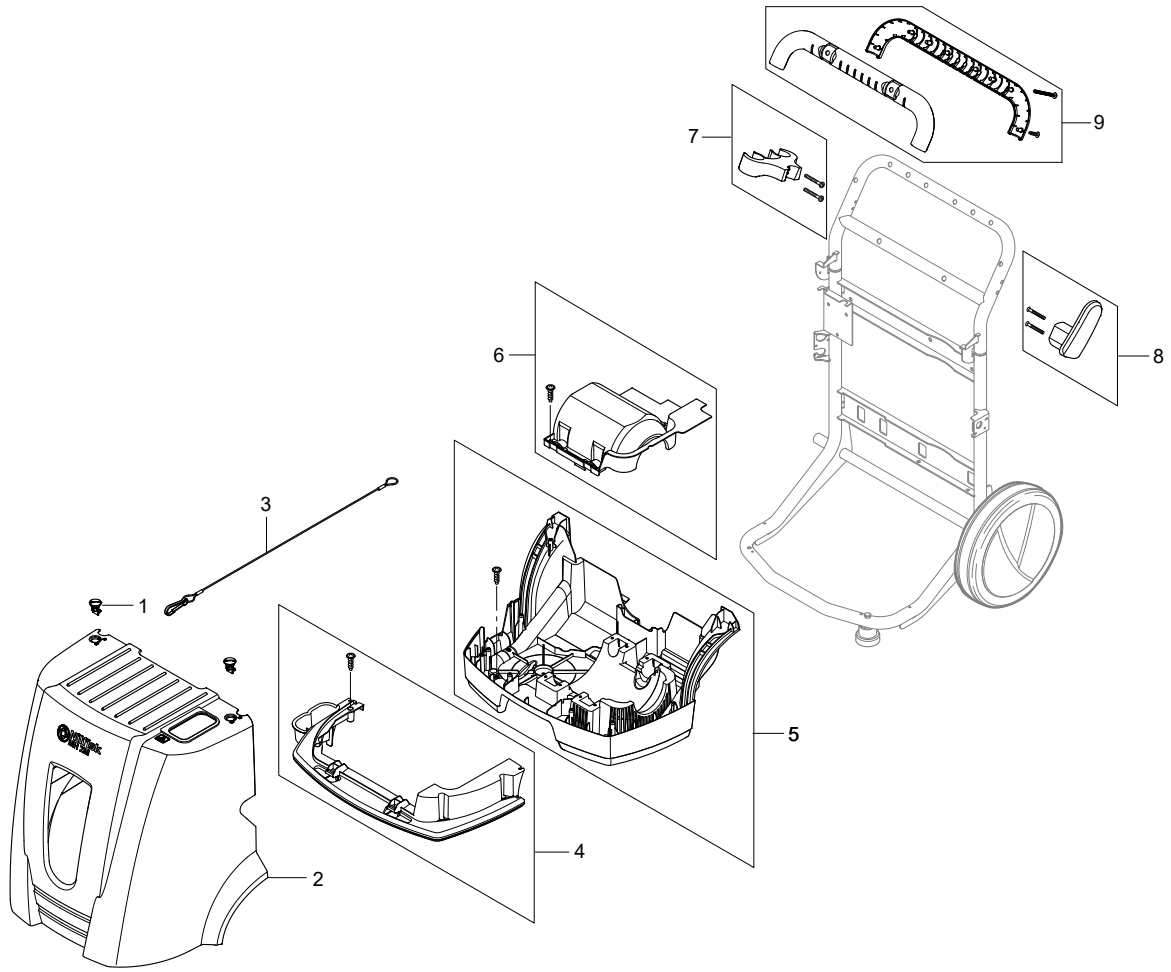

# PARTS LIST

2017.04.20

# TABLE OF CONTENTS

---

kabinet .....	1
Frame .....	3
Fueltank and detergent tank .....	5
Water tank .....	7
Motor .....	9
Pump 1 (1ph) .....	11
Pump 2 (3ph) .....	14
Electric box .....	17
Distributor, Flow switch .....	20
Fan .....	22
Boiler .....	24
Burner unit, ignition transformer .....	26
Hose reel .....	28
Default accessories .....	30
Anti-scale .....	32
107145337 - Sandfilter NEPTUNE 1 + 2 .....	34
Recommended Spare Parts .....	36