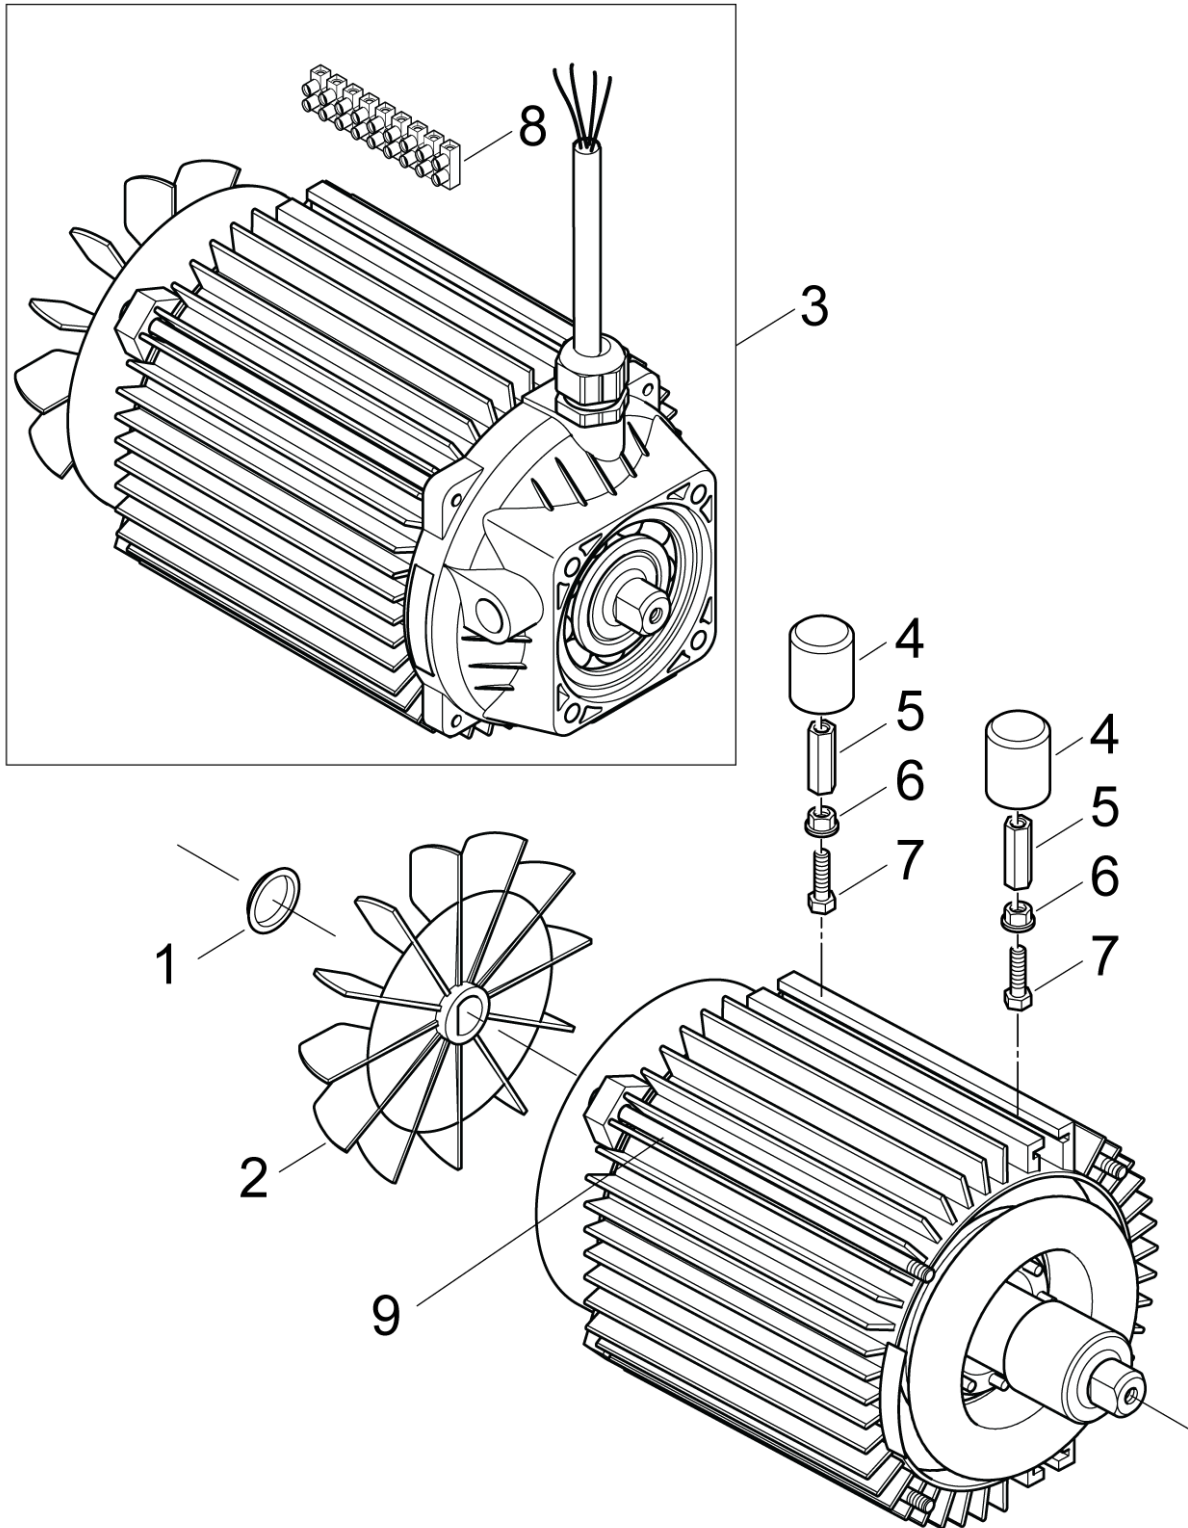

Pos.	Vare-nr	Antal	Beskrivelse	Notes
1	301001112	1	Klem Ring	[1]
1	31000510	1	MOTOR FAN INCL FASTENING RING	[2]
2	31000510	1	MOTOR FAN INCL FASTENING RING	[2]
2	101117774	1	Motor Fan	[1]
3	101117764	1	Motor 3 Kw 3X230-400/50	[3]
3	101117766	1	MOTOR 2 KW 1X230/50	[4]
3	101117956	1	MOTOR 3.7 KW 200V 3PH 50/60HZ JP	[5]
3	101117936	1	MOTOR 1.0 KW 1X115/60	[6]
3	101117937	1	MOTOR 4.0 KW 220-440/3PH/60HZ	[7]
3	101117935	1	MOTOR 2.0 KW 1X220/60HZ	[8]
3	101117765	1	Motor 4 Kw 3X230-400/50	[9]
4	301002298	2	SUSPENSION	
5	301002303	2	SPACER POSEIDON 3	
6	61467	2	Møtrik M8	
7	27372	2	HEX. SCREW VERBUS M8X20 DIN 6921	
8	101117839	1	Terminal Plug And Termina L Pins	
8	101117840	1	MOTOR CABLE 1PH	
8	101117841	1	MOTOR CABLE 3PH	
8	101117842	1	MOTOR CABLE 3PH NO	[10]
9	31000506	1	STAY BOLT M5X186 RF	

Part Notes:

- [1] - EME – has EME letter on the motor type plate
- [2] - - RF – has Nifisk letter on the motor type plate, includes position 1 and 2
- [3] - 2-33 – MH 2C 170/690
- [4] - 2-25 – MH 2C 125/600
  2-26 – MH 2C 145/600
- [5] - JP
- [6] - 1x115/60, US
  STOCK COVERS GUARANTEE
- [7] - 220-440/3/60
  STOCK COVERS GUARANTEE
- [8] - 1x220/60, US,KR
- [9] - 2-41 – MH 2C 190/780
- [10] - NO, US