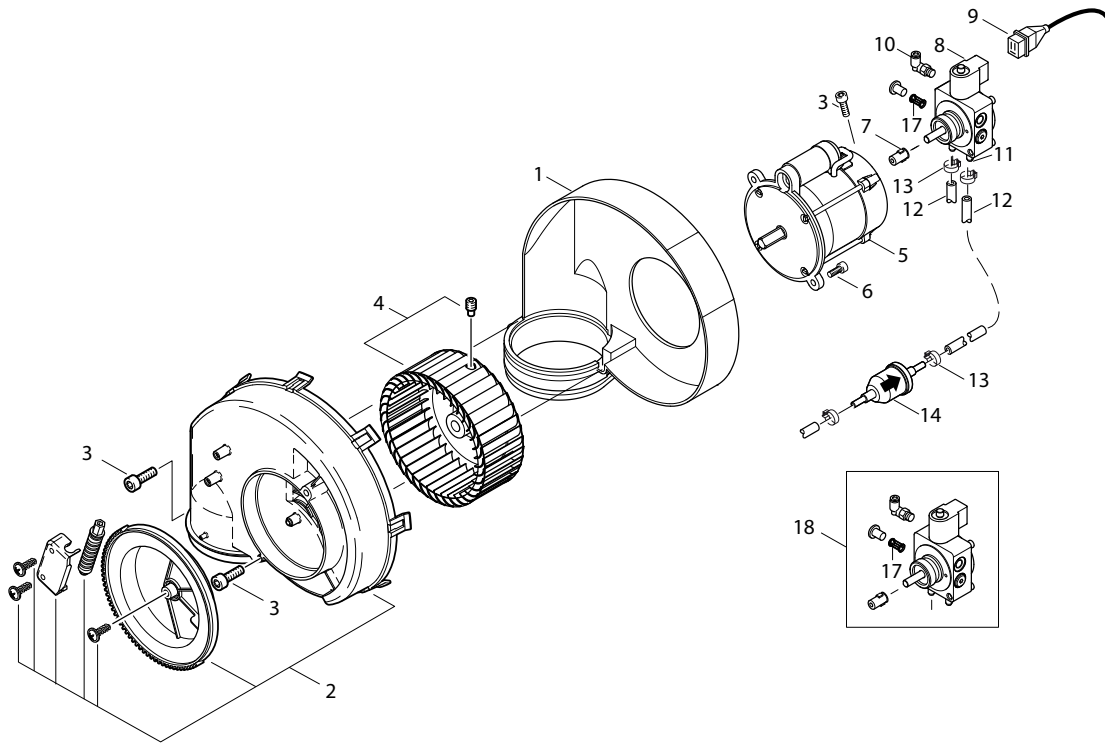

Pos.	Vare-nr	Antal	Beskrivelse	Notes
1	101117704	1	FAN HOUSING N2	
2	301000852	1	Dæsel For Kedelblæserhus	
3	32535	3	SCREW M5X16	
4	301000889	1	Kedelblæsehjul	
5	101117710	1	Burner Motor 180W - 230V	
5	101117960	1	BURNER FAN 110-120V MOTOR KIT	
5	107318245	1	BURNER MOTOR 200V	[1]
5	107143097	1	MOTOR BURNER 390W/200-240V/50/60HZ	[2]
6	4697	2	SCREW M6X16	
7	101117707	1	Coupling For Oil Pump Bfa 01 L3L	
8	3821089	1	Spole (Danfoss)	
9	101117703	1	ledning for oliepumpe	
10	101117706	1	Push-In Angle Fitting	
11	101117777	1	HOSE CONNECTIONS FOR OIL PUMP BFA 01 L3	
12	106408244	1	Slange Ø6X2.5 - 5 meter	
13	11654	2	Slangeklemme	
14	301002926	1	Filter	
17	31001081	1	FILTER FOR OIL PUMP	
18	101117673	1	Oilepumpe Incl. Fittings	

Part Notes:

1. [1] - 200V 60HZ JP
   [2] - USA, KR