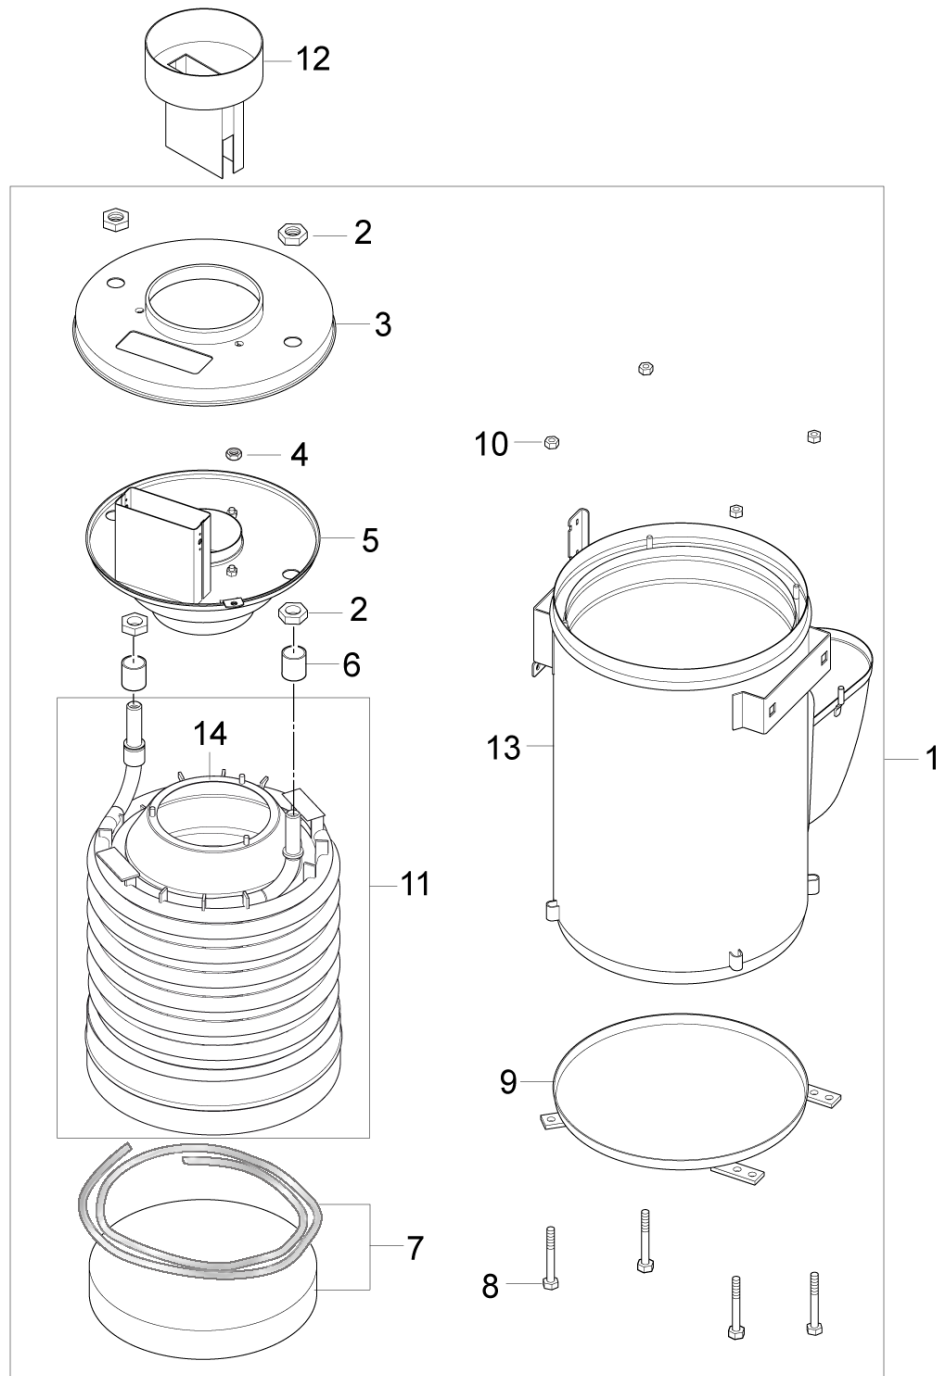

Pos.	Vare-nr	Antal	Beskrivelse	Notes
1	101117754	1	Boiler N2	
1	101117783	1	NEPTUNE 2 Boiler W. Stain Less Steel Coi	[1]
2	7012	4	Møtrik	
3	101117768	1	BOILER COVER OUTER	
4	12263	4	HEXAGON NUT M6	
5	101117767	1	BOILER COVER INNER	
6	301000582	2	BUSHING Ø22X1.5X24	
7	101117684	1	Isolation Kit NEPTUNE 2	
8	3453	4	SCREW M8X60	
9	101117755	1	BOTTOM COVER BOILER	
10	2758	4	Møtrik M8	
11	107145351	1	STAINLESS COIL	[1]
11	101117790	1	Coil For N2 Boiler	
12	107145328	1	Skorstens-adapter Ø150 kit	[1]
13	101117916	1	Boiler Jacket	
14	31000527	1	SHIELDING CONE FOR BOILER N2	

Part Notes:

[1] - accessory