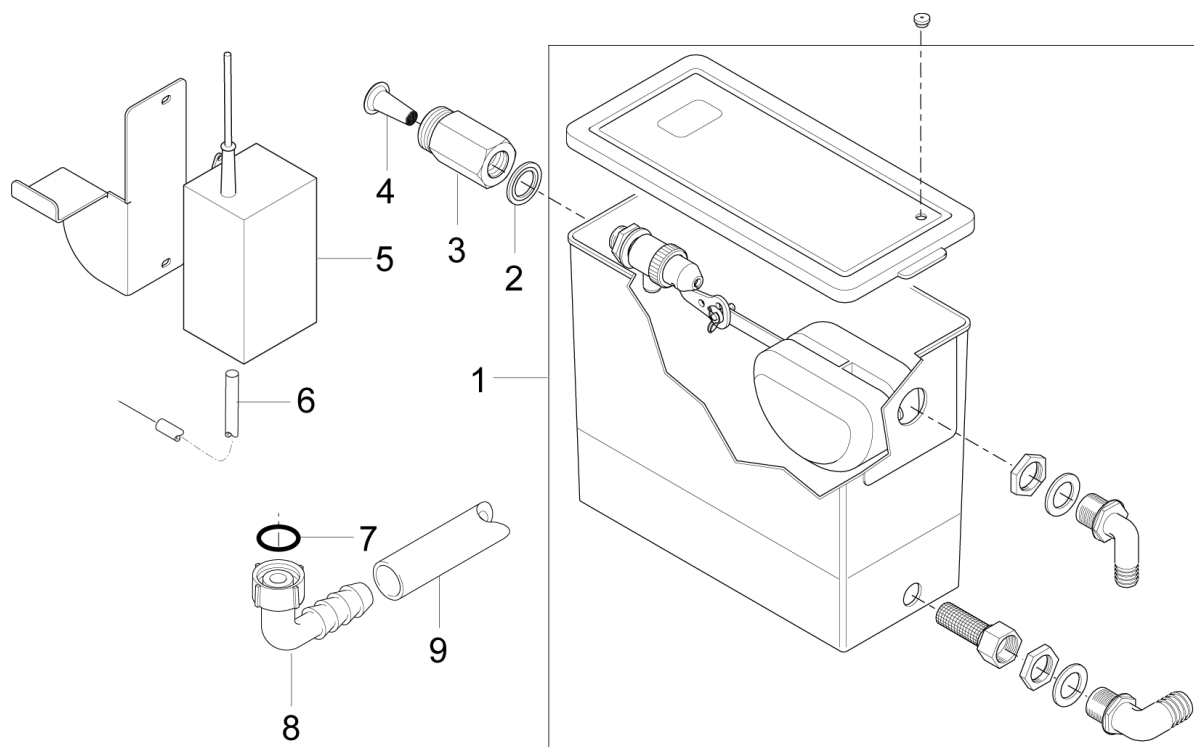

Pos.	Vare-nr	Antal	Beskrivelse	Notes
0-	106239900	1	Anti-kalk kit	[1]
1	106268103	1	FLOAT CHAMBER KIT	
2	1801075	1	Tætningsskive 3/8"	
3	106268104	1	HOUSING FOR FILTER KIT	
4	101117926	1	Filter	
5	101117828	1	Antiscale Pump St-15 140M L 24V	
6	5226147	1	HOSE PVC 4/7.2	
7	3001237	1	Pakning Ø24,5Xø16X3	
8	106268101	1	HOSE COUPLING W/UNION NUT AND GASKET	
9	4808847	1	"Blå Armeret Slange 3/4" "	

Part Notes:

[1] - NO REPLACEMENT