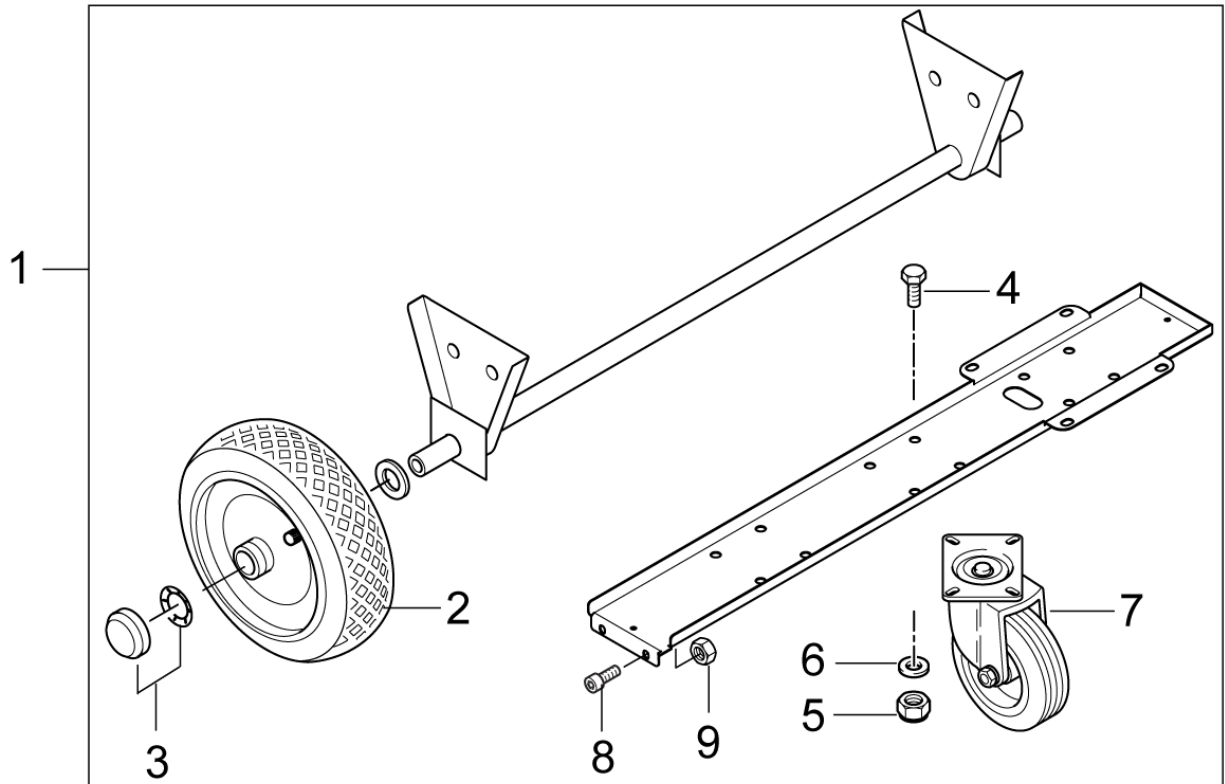

Wheel kit (large)

NEPTUNE 7-61PE / MH 7P 220/1120 PE

2015.05.19

2015.05.07

Pos.	Vare-nr	Antal	Beskrivelse	Notes
1	106239901	1	Hjulsæt komplet til PE/DE	[1]
2	2011021	2	Luftgummihjul Nav Ø25,5	[2]
3	2004265	2	Navkapsel komplet Ø25	
4	8926	12	Skruer M10X20	
5	1801257	12	Låsemøtrik M10	
6	1800317	12	Underlagsskive Encore 26/28/30	
7	2013266	1	STEERABLE WHEEL Ø210	[3]
8	8892	2	Skruer	
9	1809920	2	Låsemøtrik M/Nylonring Rf	

Part Notes:

- [1] - NO REPLACEMENT
- [2] - STOCK COVERS GUARANTEE
- [3] - NO LONGER AVAILABLE