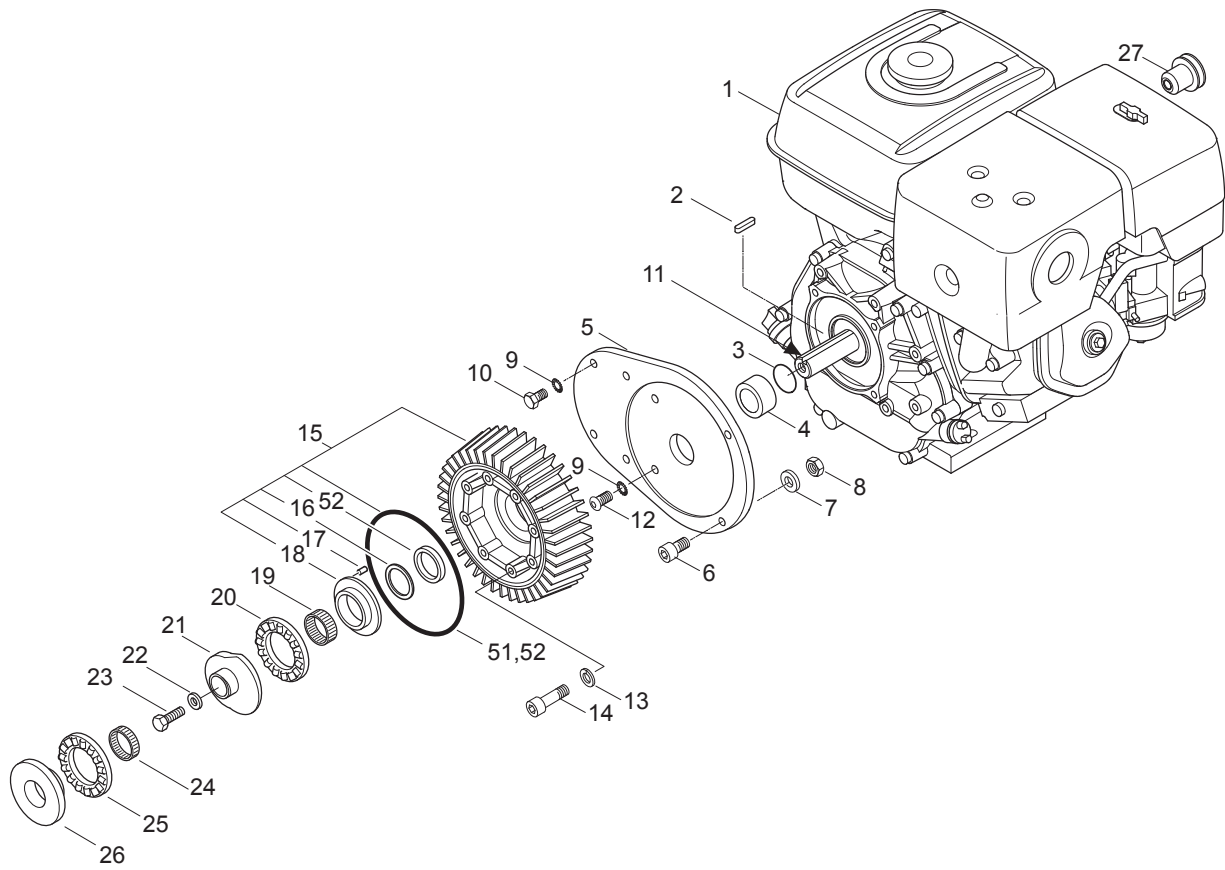

Pos.	Vare-nr	Antal	Beskrivelse	Notes
0-	5218433	1	Pumpeolie ISO 150 (1 liter)	
1	101118079	1	Motor til GX 390 m/elstart	[1]
2	6160608	1	TONGUE 8X7X6.3	
3	3001559	1	O-Ring 23,47X2,62 Nitril	
4	6160607	1	Tætningsring	
5	6162601	1	ATTACHMENT PLATE	
6	1813864	4	Skrue M8X35	
7	1800796	4	Skive M8	
8	1800515	4	Låsemøtrik M8	
9	1810274	4	Stjerneskrive M8	
10	1800150	2	Sætskrue M8 x 30	
11	106268124	1	AXLE FOR HONDA MOTOR	
12	1803949	2	SKRUE M8 X 20	
13	1801182	2	Fjederskrive M8	
14	1803337	2	Insex M8X25	
15	6162400	1	FRONT BEARING COVER COMPL.	
16	6100995	1	Skive	
17	6100996	1	Styrestift	
18	107120703	1	Lejeskrive	
19	3200656	1	Nåleleje Ina K 40X46X17	
20	3200615	1	Rulleleje	
21	107120718	1	WOBBLE DISC 15	[2]
22	6162603	1	WASHER	
23	2753	1	Skrue	
24	3200664	1	Nåleleje	
25	3200615	1	Rulleleje	
26	107120704	1	Lejeskrive	
27	106268124	1	AXLE FOR HONDA MOTOR	
51	1119820	1	Rep. sæt olietætning 03	
52	1119570	1	Rep. sæt pakninger C3	

Part Notes:

1. [1] - 7-61 PE new 2011
   [2] - 7-61 PE