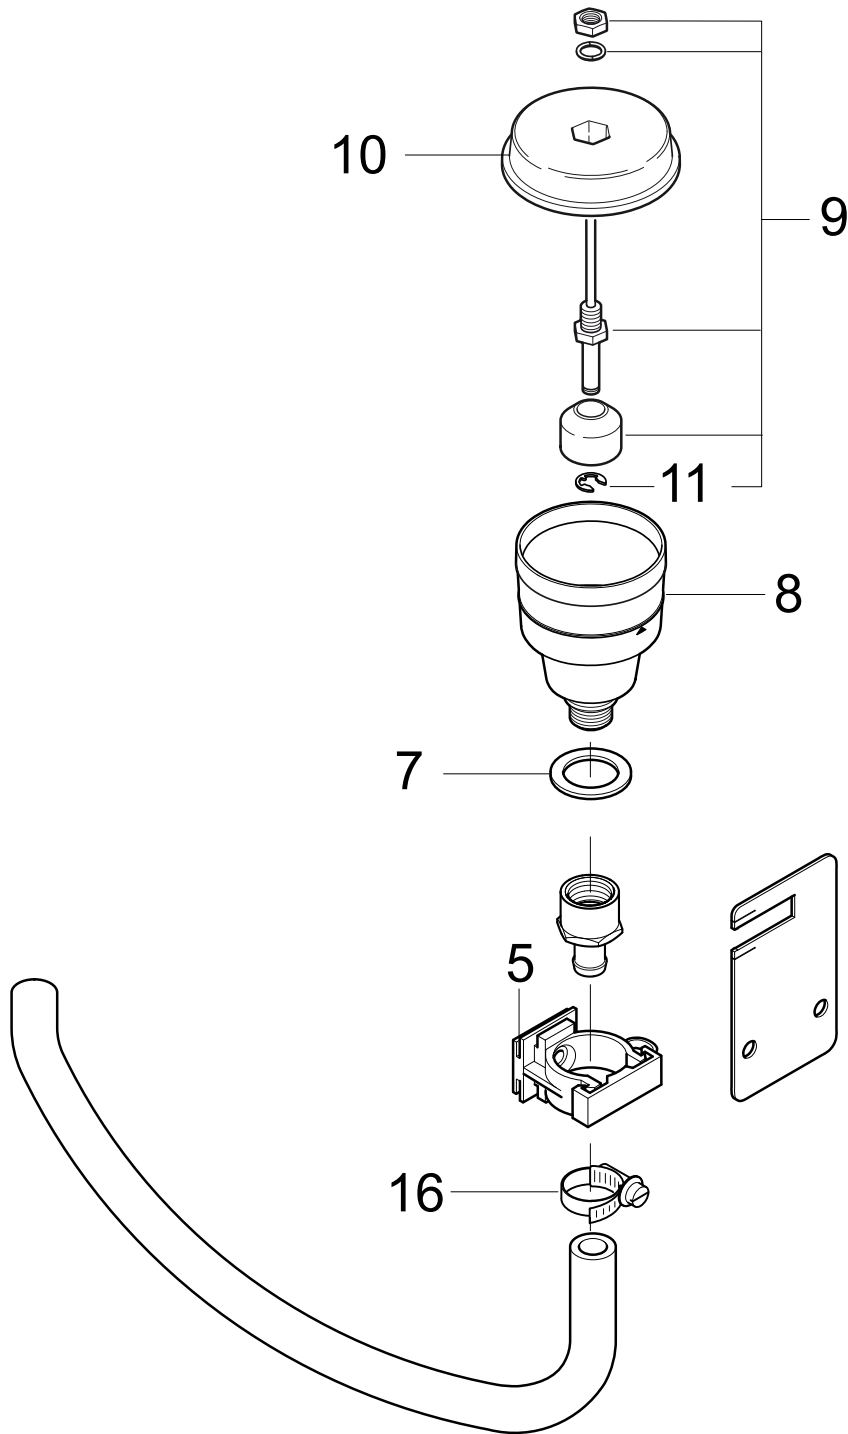

PARTS LIST

2017.06.08

TABLE OF CONTENTS

Overview small	1
Generator and belt	3
Oil container	5
Motor C3	7
Cylinder block C3	9
Regulation block C3	11
Flow control - Safety valve	13
Electrical components	15
Fan	17
Distributor	19
Burner unit	21
Boiler	23
Various parts	25
Default accessories	27
OPTION anti-scale and water tank	29
Wheel kit (large)	31
RECOMMENDED SPARE PARTS	33

[3] - M6x20mm DIN7500 N

[4] - 5-46, 5-51, 5-54, 7-61

[5] - Cables for battery 10mm2

[6] - 5-46PE, 5-54PE, 7-61PE

[7] - 5-51DE

Pos.	Vare-nr	Antal	Beskrivelse	Notes
1	101118177	1	GENERATOR KIT FOR NEPTUNE PE/DE	[1]
2	3803772	1	CABLE GROMMET TET 7-10C	[2]
2A	106268049	1	RETAINING RING WASHER LOOK KIT	[3]
3	1804475	2	Skruer M5X12 ISO 14583-A2 TORX	[2]
3A	106268050	1	BEARING KIT	[3]
4	909100043	1	Kabelafasting	[2]
4A	106268051	1	FLANGE KIT	[3]
5	909100019	1	Møtrik	[2]
5A	106268053	1	AXLE 5-46 5-54 5-85 7-61 7-66PE SPAREP.	[3]
5A	106268052	1	AXLE 5-51DE 7-72DE SPAREPART	[3]
6	106268054	1	PULLEY 5-46PE 7-61PE 7-66 SPAREPART	
6	106268090	1	PULLEY 5-85PE SPARE PART	
6	106268056	1	PULLY 5-51DE KIT	
6	106268107	1	PULLEY 7-72 SPAREPART	
6	106268055	1	PULLY 5-54PE KIT	
7	106268058	1	Taper-Buchse 5-54Pe Kit	
7	106268059	1	TAPER-BUSHING 5-51DE 5-85PE SPAREPART	
7	106268057	1	TAPER-BUSHING 5-46 7-61PE 7-66DE SPAREP.	
8	106268060	1	COVER FOR BELT KIT	
9	106268062	1	BELT 5-51DE KIT	
9	106268108	1	BELT 7-66 SPAREPART	
9	106268061	1	BELT 5-46PE 5-54PE 7-61PE KIT	
9	106268106	1	Belt 7-72De Sparepart	
9	106268091	1	BELT 5-85PE SPARE PART	
10	106268071	1	PULLEY 5-51DE KIT	

Part Notes:

- [1] - MI -106269038_Generator spacer MH PE-DE
- TSB-PPW-2016-004 MH 5M_MH 7P PE_DE New Type 230V Generator
DE TSB-PPW-2016-004 MH 5M MH 7P PE DE neuer Typ des 230V Generators
- [2] - From 2016.06
- [3] - Up to 2016.06