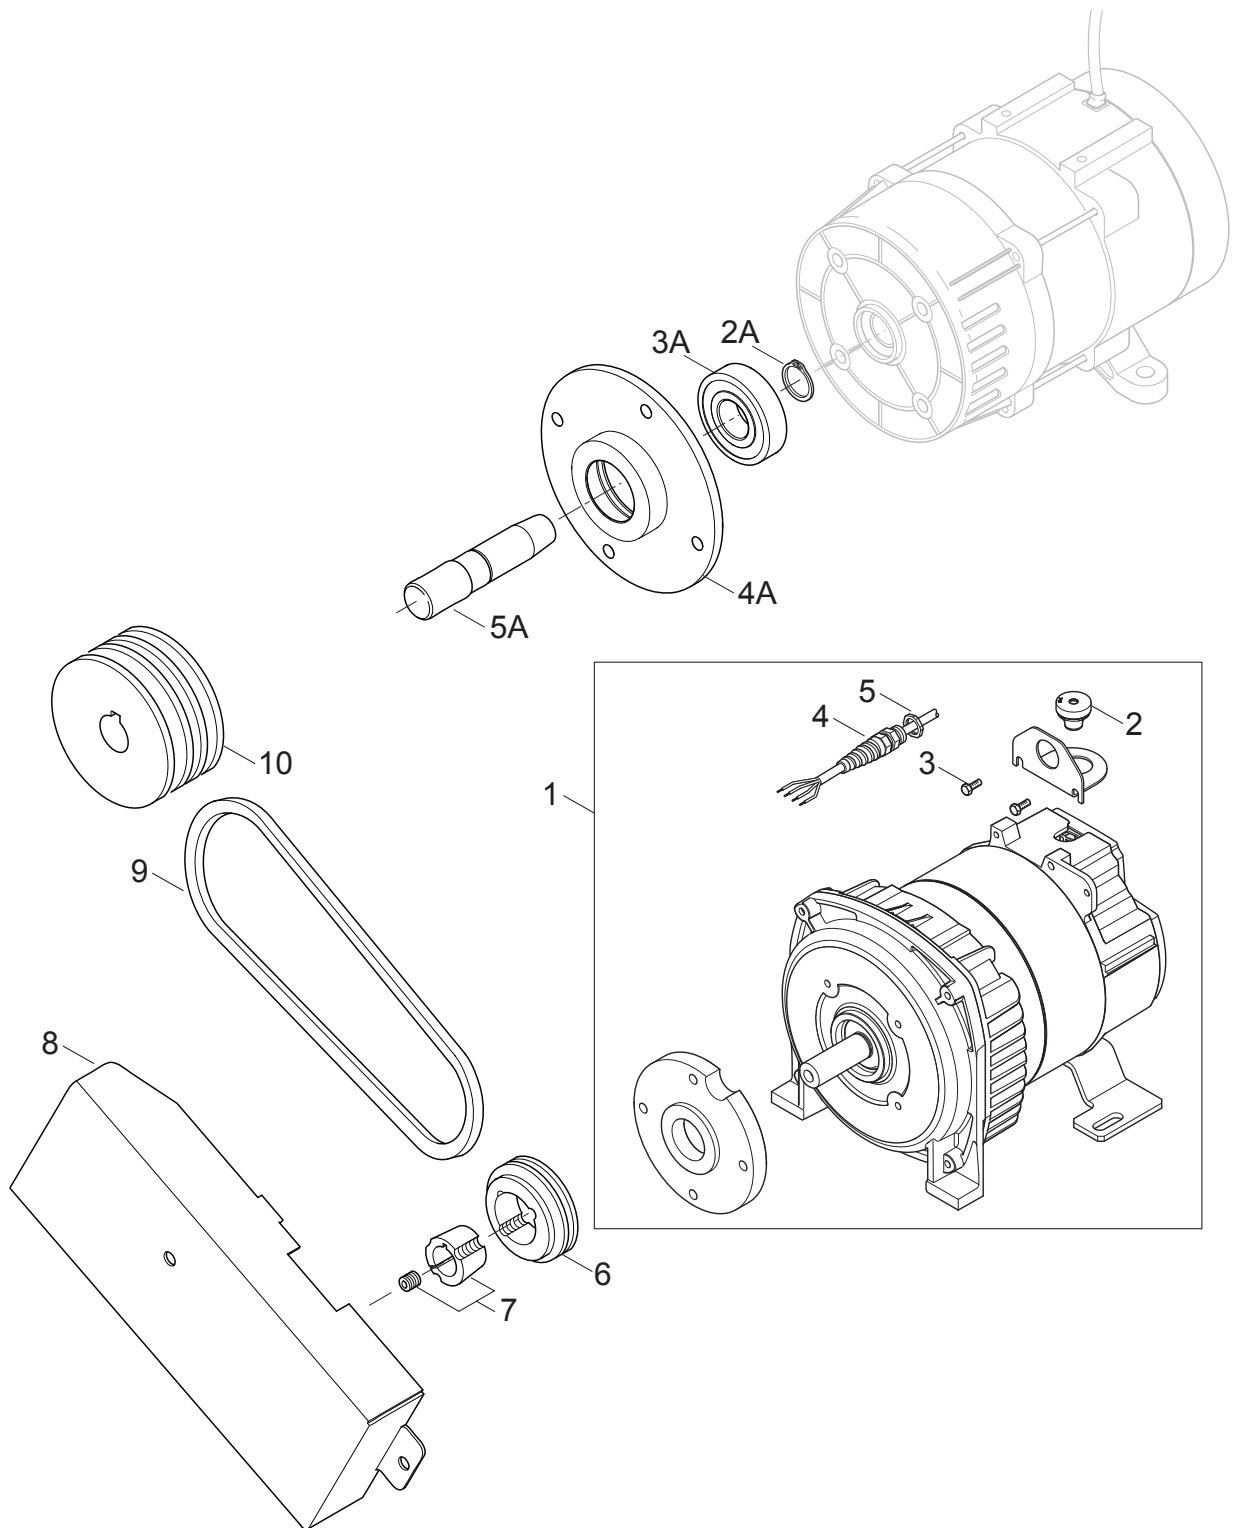

Pos.	Vare-nr	Antal	Beskrivelse	Notes
1	101118177	1	GENERATOR KIT FOR NEPTUNE PE/DE	[1]
2	3803772	1	CABLE GROMMET TET 7-10C	[2]
2A	106268049	1	RETAINING RING WASHER LOOK KIT	[3]
3	1804475	2	Skruer M5X12 ISO 14583-A2 TORX	[2]
3A	106268050	1	BEARING KIT	[3]
4	909100043	1	Kabelafasting	[2]
4A	106268051	1	FLANGE KIT	[3]
5	909100019	1	Møtrik	[2]
5A	106268053	1	AXLE 5-46 5-54 5-85 7-61 7-66PE SPAREP.	[3]
5A	106268052	1	AXLE 5-51DE 7-72DE SPAREPART	[3]
6	106268054	1	PULLEY 5-46PE 7-61PE 7-66 SPAREPART	
6	106268090	1	PULLEY 5-85PE SPARE PART	
6	106268056	1	PULLY 5-51DE KIT	
6	106268107	1	PULLEY 7-72 SPAREPART	
6	106268055	1	PULLY 5-54PE KIT	
7	106268058	1	Taper-Buchse 5-54Pe Kit	
7	106268059	1	TAPER-BUSHING 5-51DE 5-85PE SPAREPART	
7	106268057	1	TAPER-BUSHING 5-46 7-61PE 7-66DE SPAREP.	
8	106268060	1	COVER FOR BELT KIT	
9	106268062	1	BELT 5-51DE KIT	
9	106268108	1	BELT 7-66 SPAREPART	
9	106268061	1	BELT 5-46PE 5-54PE 7-61PE KIT	
9	106268106	1	Belt 7-72De Sparepart	
9	106268091	1	BELT 5-85PE SPARE PART	
10	106268071	1	PULLEY 5-51DE KIT	

Part Notes:

1. [1] - MI -106269038_Generator spacer MH PE-DE
2. TSB-PPW-2016-004 MH 5M_MH 7P PE_DE New Type 230V Generator
   DE TSB-PPW-2016-004 MH 5M MH 7P PE DE neuer Typ des 230V Generators
3. [2] - From 2016.06
4. [3] - Up to 2016.06