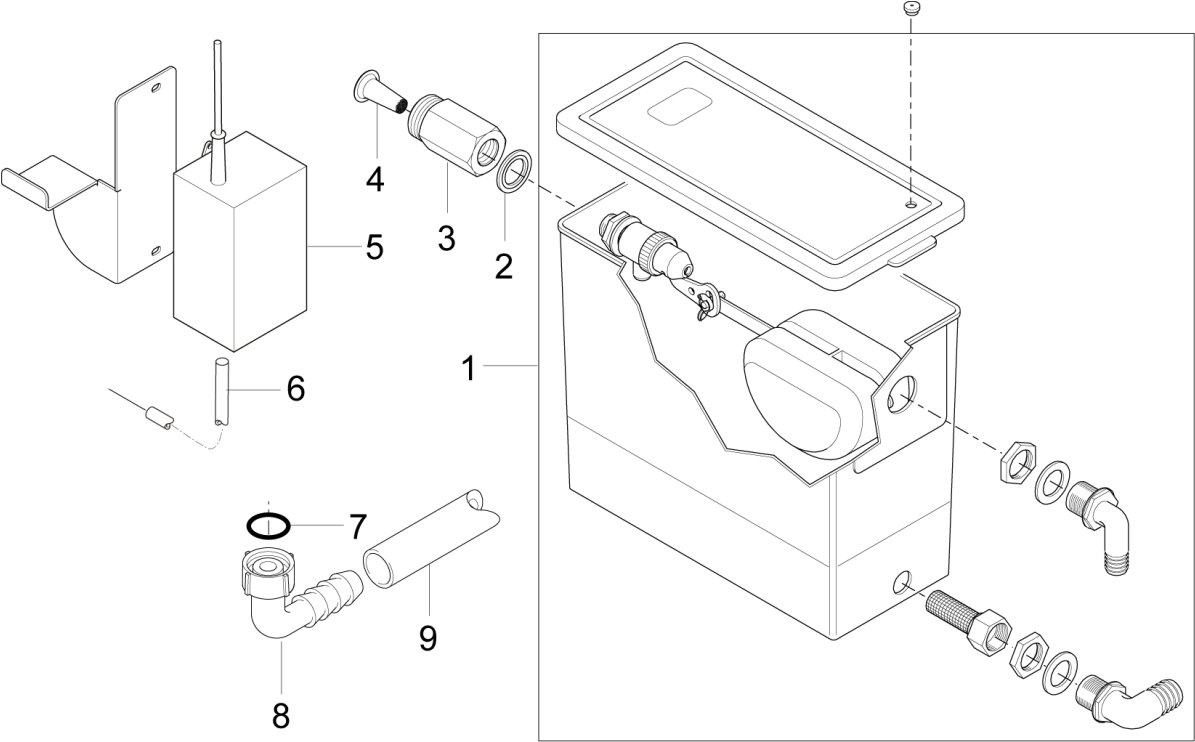

Pos.	Vare-nr	Antal	Beskrivelse	Notes
0-	106239900	1	Anti-kalk kit	[1]
1	106268103	1	FLOAT CHAMBER KIT	
2	1801075	1	Tætningsskive 3/8"	
3	106268104	1	HOUSING FOR FILTER KIT	
4	101117926	1	Filter	
5	101117828	1	Antiscale Pump St-15 140M L 24V	
6	5226147	1	HOSE PVC 4/7.2	
7	3001237	1	Pakning Ø24,5XØ16X3	
8	106268101	1	HOSE COUPLING W/UNION NUT AND GASKET	
9	4808847	1	"Blå Armeret Slange 3/4" "	

Part Notes:

[1] - NO REPLACEMENT