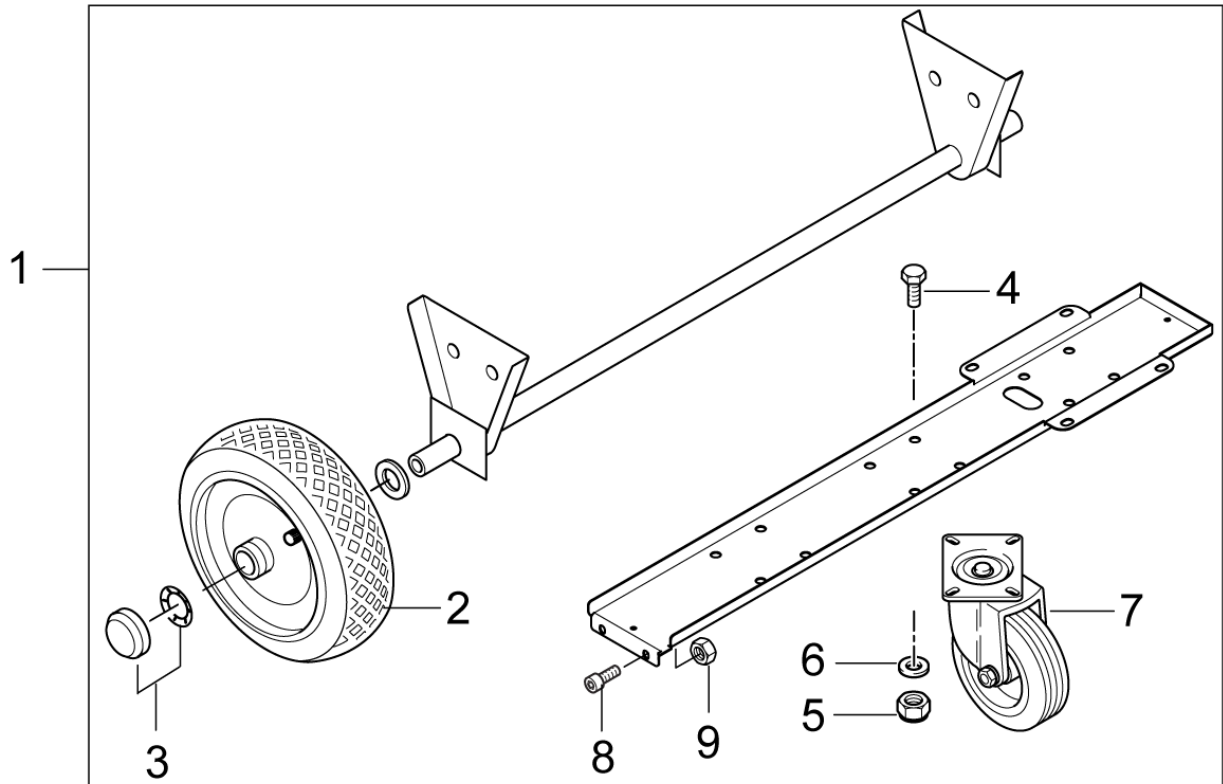

Wheel kit (large)

NEPTUNE 7-66DE / MH 7P 200/1200 DE

2015.05.19

2015.05.07

Pos.	Vare-nr	Antal	Beskrivelse	Notes
1	106239901	1	Hjulsæt komplet til PE/DE	[1]
2	2011021	2	Luftgummihjul Nav Ø25,5	[2]
3	2004265	2	Navkapsel komplet Ø25	
4	8926	12	Skruer M10X20	
5	1801257	12	Låsemøtrik M10	
6	1800317	12	Underlagsskive Encore 26/28/30	
7	2013266	1	STEERABLE WHEEL Ø210	[3]
8	8892	2	Skruer	
9	1809920	2	Låsemøtrik M/Nylonring Rf	

Part Notes:

- [1] - NO REPLACEMENT
- [2] - STOCK COVERS GUARANTEE
- [3] - NO LONGER AVAILABLE