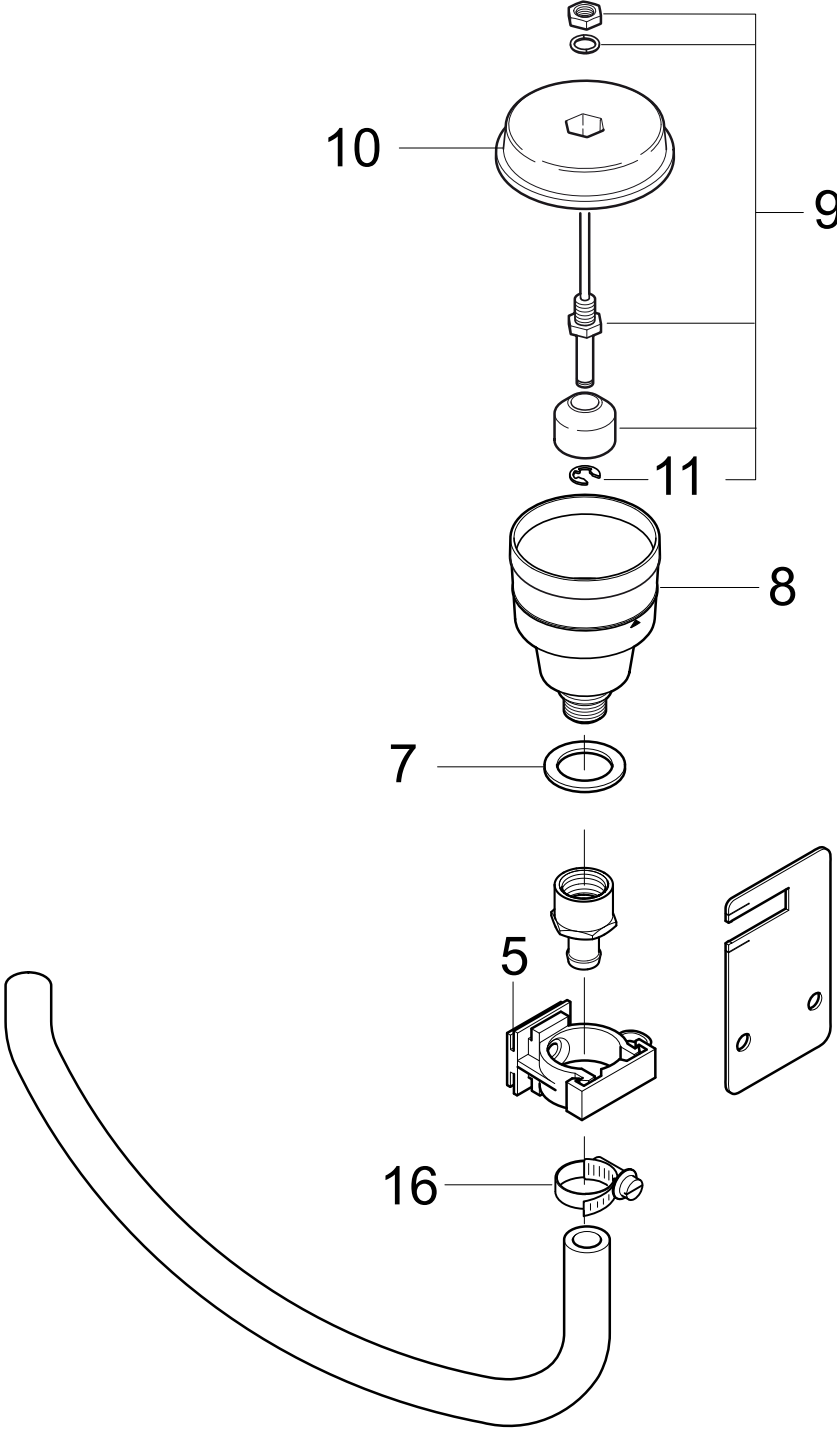

Pos.	Vare-nr	Antal	Beskrivelse	Notes
0	200060	1	Olie	[1]
5	104601175	1	BRACKET FOR PIPE 25MM	
7	1807932	2	Selvtættende Spændeskive	
8	301000614	1	Oliebeholder	
9	301001196	1	Float Switch	
10	301000615	1	Dæksel	
11	107142593	1	HOLDING WASHER PE	[2]
16	1805100	2	Spændebånd 8-20 Mm	

Part Notes:

1. [1] - 0,65 L for MH 5M 220/1000 PENEPTUNE 5-46PE / 5-54PE
   1,1 L for MH 7P 200/1200 DEMH 7P 220/1120 PEMH 7P 220/1300 DENEPTUNE7-61PE / 7-66DE7-72DE
   OIL TYPES_QUANTITY for HPW_APRIL 2017
2. [2] - TSB-PPW-2016-017 Locking ring for oil level switch falling off