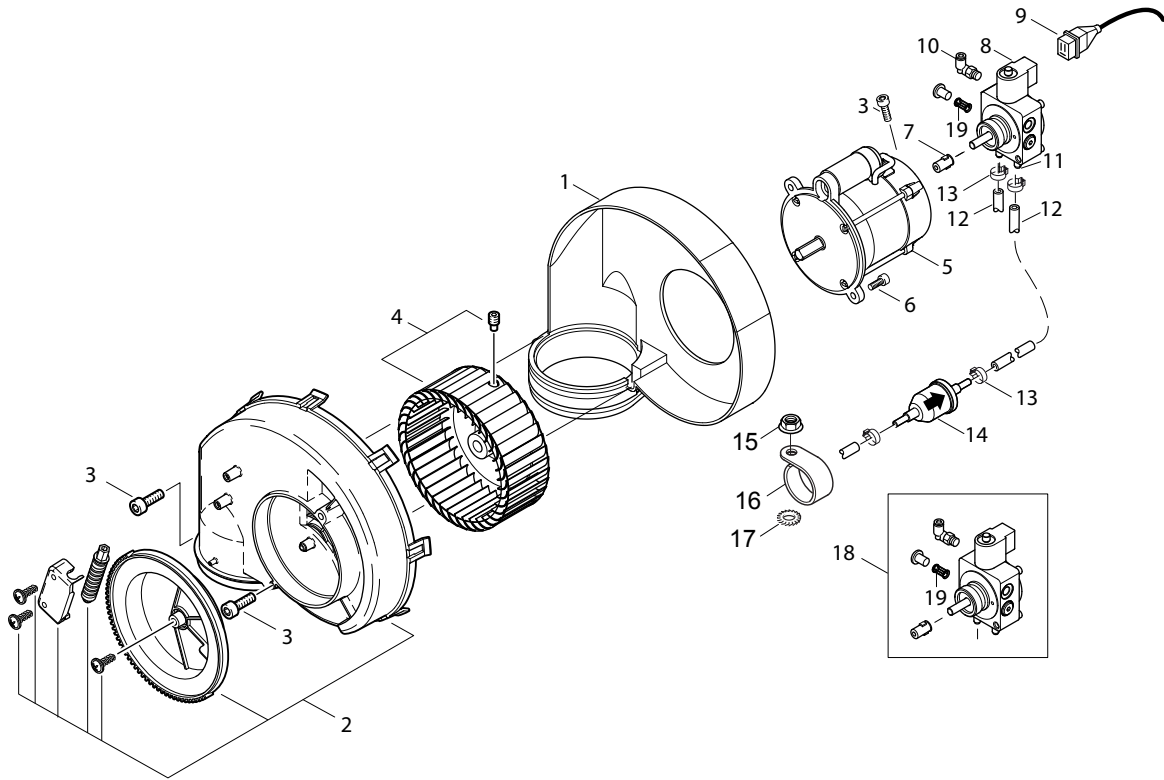

Pos.	Vare-nr	Antal	Beskrivelse	Notes
1	101117704	1	FAN HOUSING N2	
2	301000852	1	Dæsel For Kedelblæserhus	
3	32535	3	SCREW M5X16	
4	301000889	1	Kedelblæsehjul	
5	106408258	1	MOTOR BURNER - 0.29KW/230V/50HZ/1PH	
6	4697	2	SCREW M6X16	
7	101117707	1	Coupling For Oil Pump Bfa 01 L3L	
8	3821089	1	Spole (Danfoss)	
9	101117703	1	ledning for oliepumpe	
10	101117706	1	Push-In Angle Fitting	
11	101117777	1	HOSE CONNECTIONS FOR OIL PUMP BFA 01 L3	
12	106408244	1	Slange Ø6X2.5 - 5 meter	
13	11654	2	Slangeklemme	
14	301002926	1	Filter	
15	12496	1	Møtrik M6	
16	101117705	1	HOLDER FOR FUEL FILTER	
17	7062	1	SERRATED WASHER A 6.4 DIN 6797 ZN	
18	101117673	1	Oilepumpe Incl. Fittings	
19	31001081	1	FILTER FOR OIL PUMP