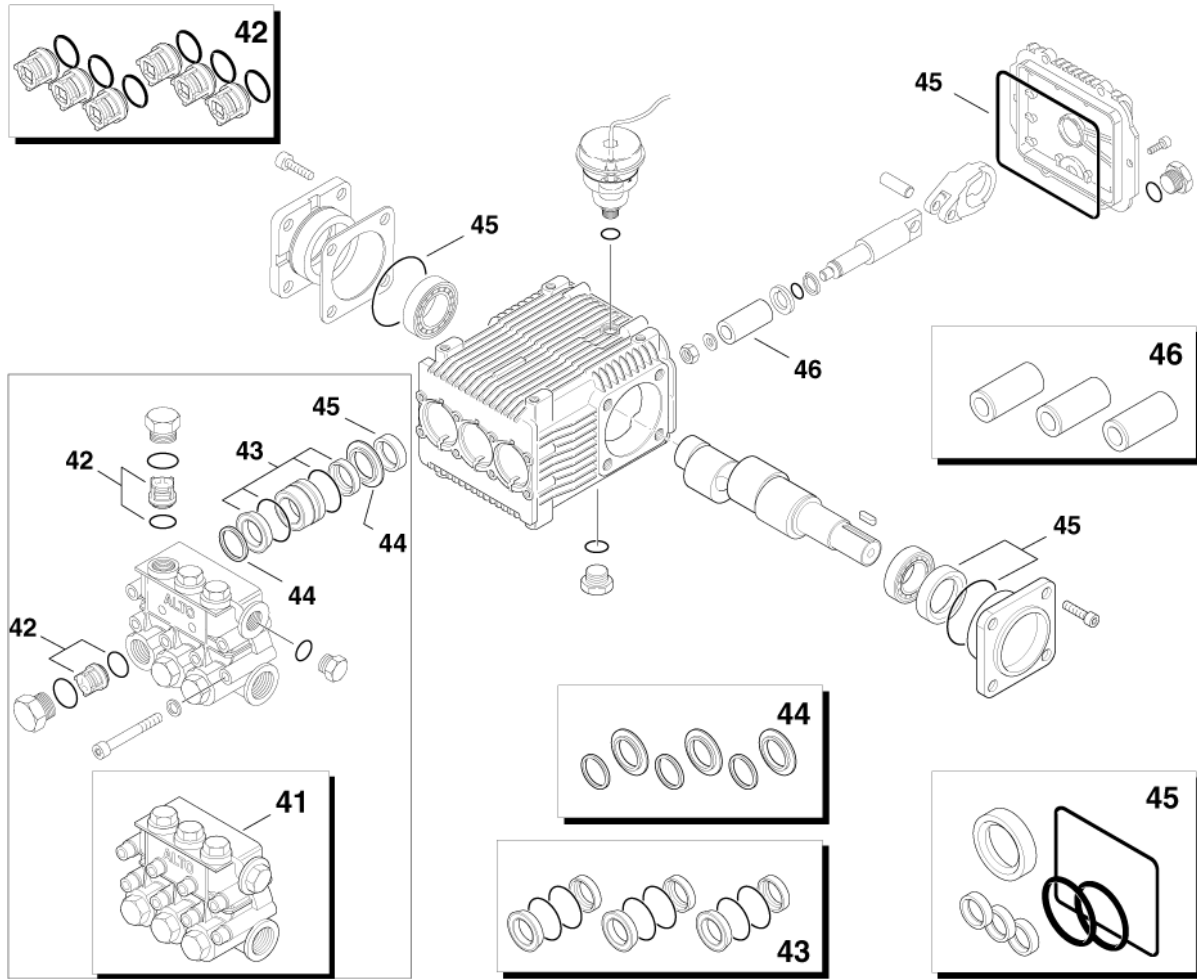

NeptuneE-109-R

Pos.	Vare-nr	Antal	Beskrivelse	Notes
41	301002140	1	VALVE BLOCK COMPL. Ø18MM	
42	301002373	1	KIT VALVE 6X N.HW	
43	301002376	1	KIT PISTON SEALING	
44	301002377	1	Kit Support Ring	
45	301002375	1	KIT OIL SEALING N.HW	
46	31000466	1	PISTON KIT Ø18