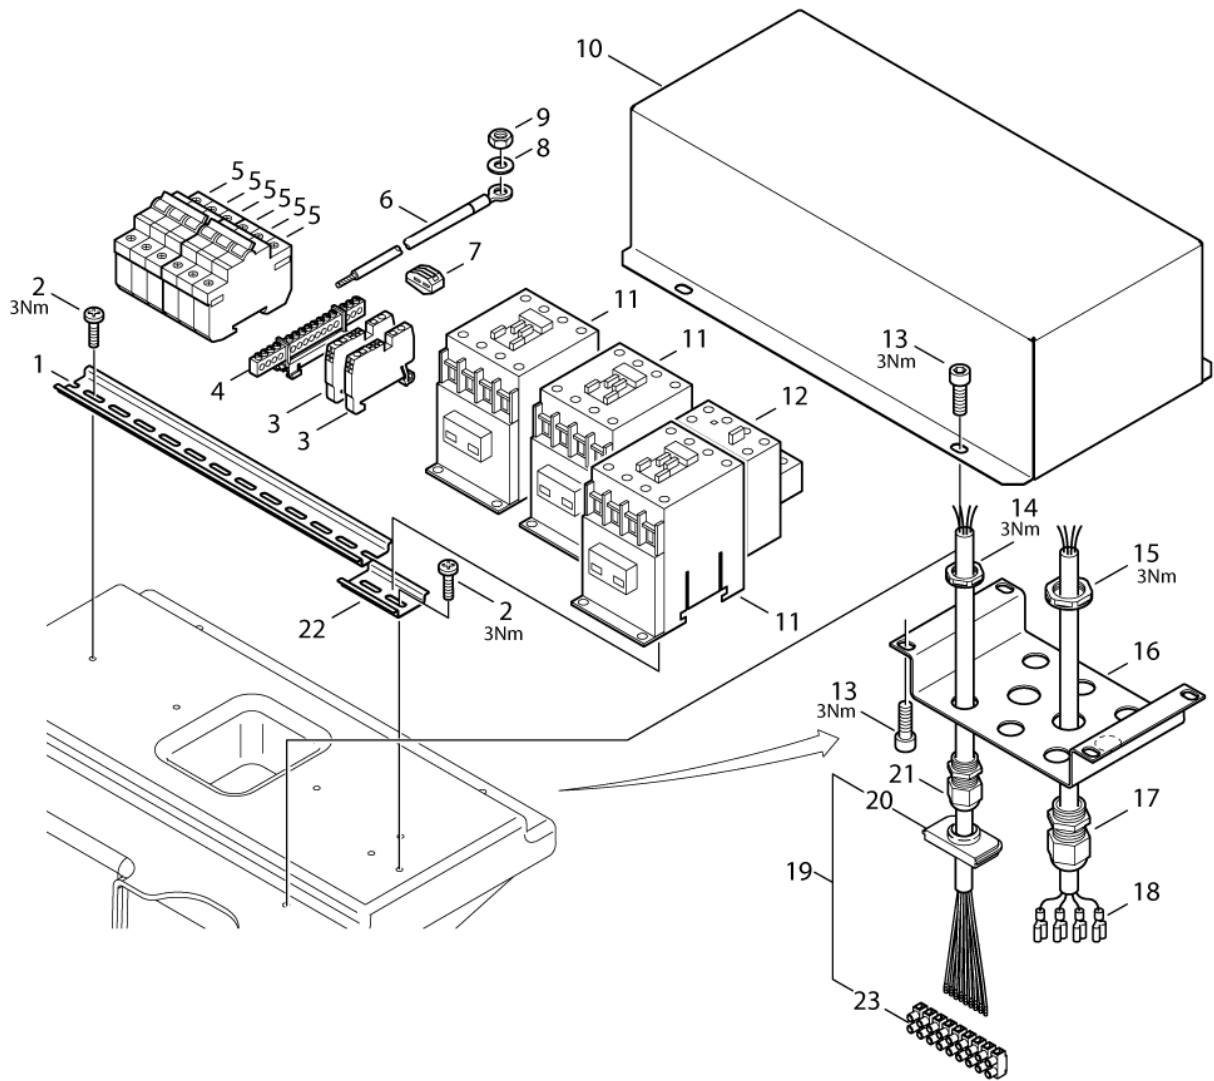

Pos.	Vare-nr	Antal	Beskrivelse	Notes
01	301002091	1	MOUNTING RAIL TS35 300MM	
02	1813781	5	SCREW M5X8	
03	301002162	2	WIRE TERMINAL 2X2.5MM	
04	301002180	1	BUS BAR PROTECTIVE WIRE 10QMM 12-FACH	
05	22274	3	OVER-CURRENT RELEASE 20A B1-POL	
06	301000237	1	WIRE H05V-K 2.5X600 YELLOW GREEN	
07	301001229	1	Rækkeklemme 3X4 Qmm	
08	1813773	1	SERRATED LOCK WASHER	[1]
09	2760	1	Møtrik	
10	301002085	1	COVER ELECTRICITY NEPTUNE E	
11	103822301	1	Contactora Cjx2-D12-B7 24V	
11	63907	2	Contactora 100-C23Kj10 24/50	[2]
12	103822329	1	Thermal Relay 23-32Amp	
12	103822324	1	THERMAL RELAY 5.5-8AMP	
12	103822326	1	OVERC.RELAY JR28-25-1316.9-13A	
12	103822325	1	THERMAL RELAY 7-10AMP	
12	103822328	1	Thermal Relay 17-25Amp	
12	103822323	1	THERMAL RELAY 4-6AMP	
13	3913	8	Skrue M6X12	
14	909100018	3	HEXAGON THIN NUT	
15	909100019	3	Møtrik	
16	301002088	1	HOLDER 177X100X32	
17	64902	3	SCREWED CABLE GLAND METRIC M20X1.5	
18	301002168	2	CABLE PVC 4G1.5X1150	
19	101117849	1	Kabel 9-Ledet, Motorkit	
20	17106	1	Indsats	
21	64901	3	SCREWED CABLE GLAND M16X1.5	
22	301002367	1	MOUNTING RAIL TS35 55MM	
23	101117839	1	Terminal Plug And Termina L Pins	

Part Notes:

- [1] - CLOSED WHEN STOCK EMPTY
- [2] - 24kW