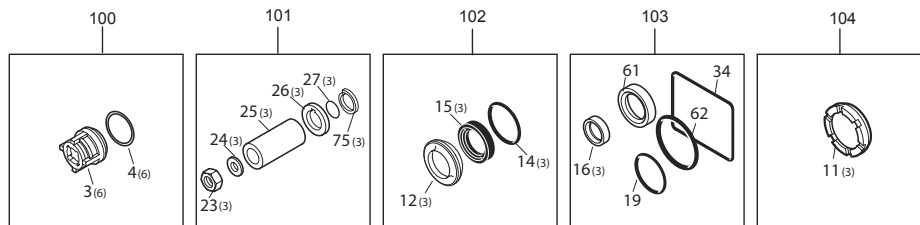

Pos.	Vare-nr	Antal	Beskrivelse	Notes
0	31000820	1	COMPLETE PUMP FOR 5-64	
1	103004342	6	O-Ring	
2	31000606	6	VALVE CAP - SS	
3		6	Part of Position 100	
4		6	Part of Position 100	
5	31000618	2	PLUG 1/4 INCH	
6	301003043	2	O-Ring Ø 10,82X1,78	
11		3	Part of Position 104	
12		3	Part of Position 102	
13	301001154	3	Trykring	
14		3	Part of Position 102	
15		3	Part of Position 102	
16		3	Part of Position 103	
17	106522511	8	SCREW M8X16	
18	31000615	1	CLOSED BEARING	
19		2	Part of Position 103	
20	909100163	1	Rulleleje	
21	31000621	1	PUMP HOUSING	
22	31000605	1	OIL CAP	
23	909100167	3	Møtrik	[1]
24	909100165	3	Pakning	[1]
25		3	Part of Position 101	
26	301001139	3	Afstandsskive	[1]
27		3	Part of Position 101	
28	301001156	3	Stempel Stang	
29	301001138	3	Stang	
30	301001168	3	Plejlstang	
34		1	Part of Position 103	
35	31000629	1	CRANKCASE COVER COMPLETE	
36	31000613	6	BOLT M6X14	
37	31000635	1	CRANKSHAFT 24MM	
38	31000616	1	KEY 8X7X25 UNI 6604-69 DIN 6885	
39	31000595	1	OIL SEAL 25X45X10	
40	301001140	3	Lejedæksel	
40	301001141	3	Pasningsskive	
40	301001142	3	ADJUSTING WASHER 80X80X0.20	
40	301001143	3	ADJUSTING WASHER 80X80X0.25	
41	31000614	1	OPEN BEARING SUPPORT	
42	31000597	3	O-RING Ø14X1.78	
43	301001135	2	Prop	
46	31000632	1	PLUG 3/8 INCH G NP	
47	31000594	1	O-RING Ø17.5X2	
48	31000607	1	PLUG 1/2 INCH G	
49	31000619	1	PUMP HEAD Ø18 NP	
50	31000602	8	HEAD BOLT M8X70	
69	31000620	8	WASHER	
75	49900	3	Støttering 8,0X11,0X1,0	[1]
77	909100162	1	Rulleleje	
78	31000623	1	COMPLETE PUMP HEAD Ø18 NP	
86	31000610	1	OIL SIGHT GLASS	
87	31000611	1	SNAP RING ZJ 25	
88	31000628	1	CONTRAST DISC	
89	31000608	1	O-RING Ø20.24X2.62	
100	31000585	1	VALVE KIT 6 PCS	
101	31000582	1	PISTON KIT Ø18 3 PCS	
102	31000574	1	WATER SEAL KIT Ø18 3 PCS	
103	31000573	1	OIL SEAL KIT	
104	31000572	1	SUPPORT RING KIT Ø18 3 PCS