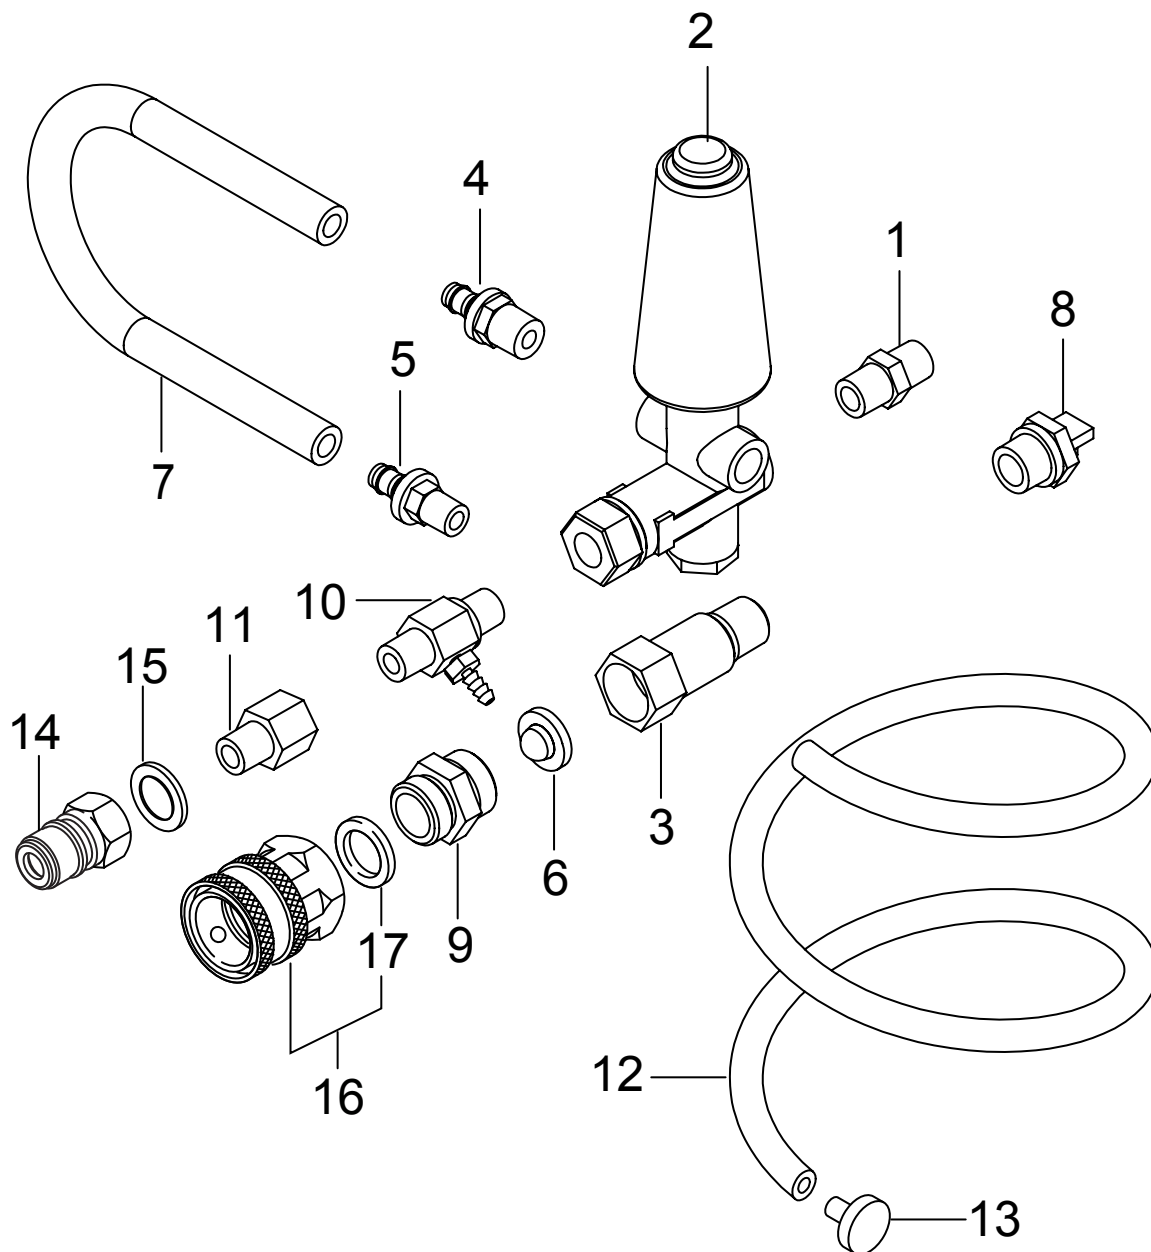

Pos.	Vare-nr	Antal	Beskrivelse	Notes
1	31000785	1	HEX NIPPLE HP 6MPX6MP	
2	31000807	1	UNLOADER 4500 PSI W/EZ	
3	31000801	1	GARDEN HOSE INLET SHORT 1/2 INCH	
4	31000796	1	MALE PO HOSE BARB 3/8MPTX3/8	
5	31000795	1	MALE PO HOSE BARB 1/4MPTX3/8	
6	31000802	1	GHA WASHER/FILTER	
7	31000798	1	HOSE LOCK ON 3/8 INCH X 18 INCH	
8	31000790	1	THERMAL RELIEF 1/2 INCH	[1]
9	31000806	1	FITTING 3/4-14BPX3/4GH	
10	31000784	1	CHEMICAL INJECTOR FIXED 3 TO 5 GMP	
11	31000787	1	ADAPTER 3/8 BSPPX3/8 FPT	
12	106408243	1	HOSE 1/4INCH TRANSPARENT - 5 METERS	
13	6400240	1	Filter	
14	1600493	1	Ergo højtryk kobling DN10 3/8" han	
15	1801075	1	Tætningsskive 3/8"	
16	1602945	1	KEW kobling, indiv. gevind 3/4"	
17	3001237	1	Pakning Ø24,5Xø16X3	

Part Notes:

1. [1] - TSB-PPW-2015-004 Thermal Dump Valve 31000790 POSEIDON 5-51PE+ 5-64PE+
   DE TSB-PPW-2015-004 POSEIDON 5-51PE+, 5-64PE+,31000790, thermisches Ablassventil