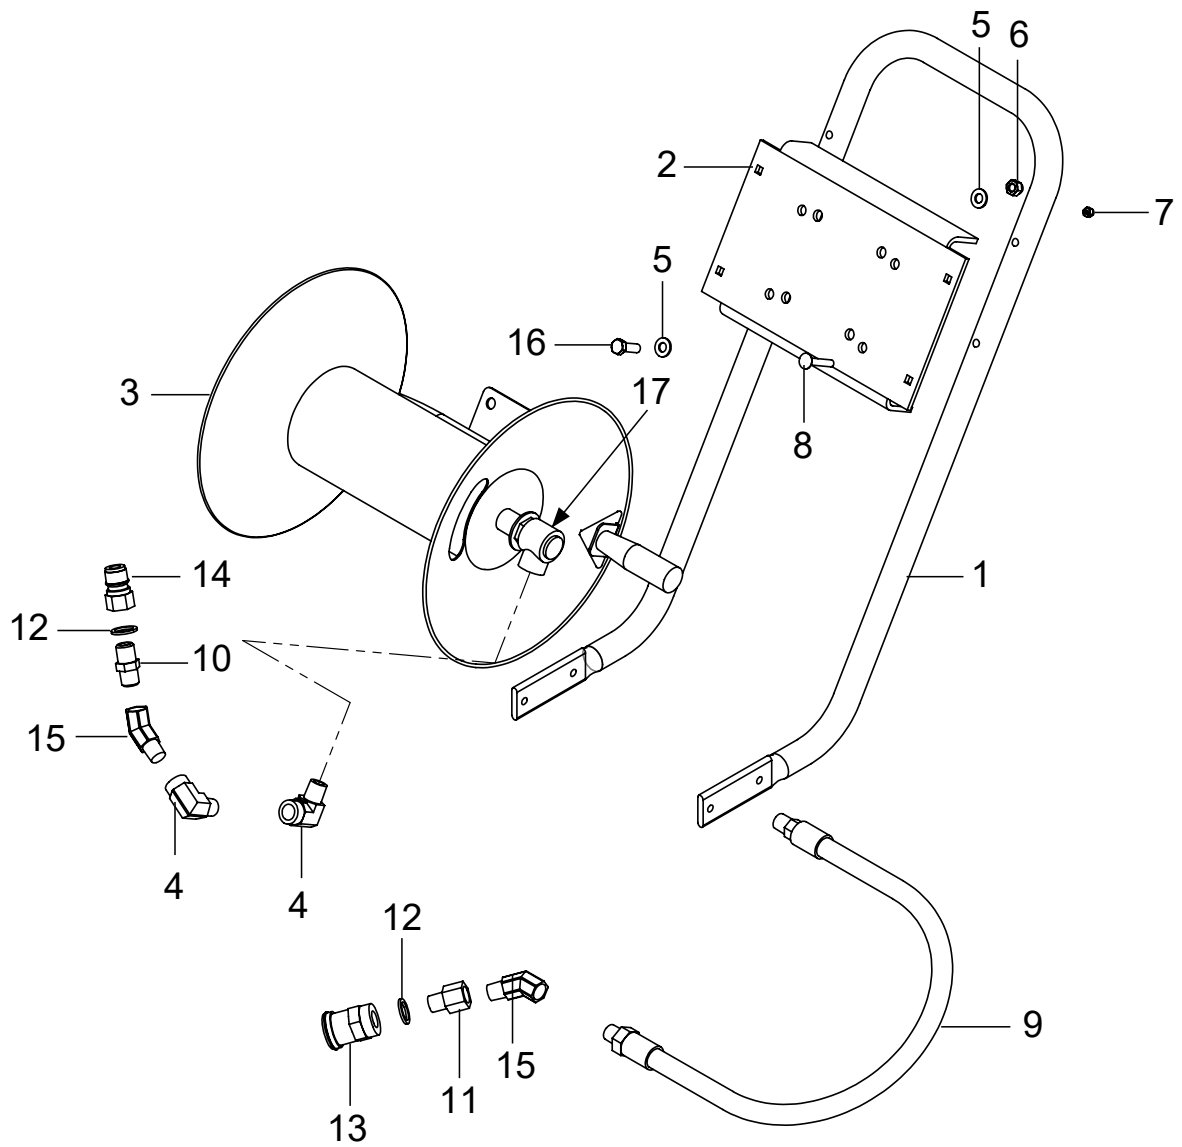

Pos.	Vare-nr	Antal	Beskrivelse	Notes
1	31000823	1	HANDLE LONG	
2	31000824	1	MOUNTING PLATE	
3	31000825	1	HOSE REEL	
4	31000826	2	ELBOW 6MP X 6FP	
5	31000705	8	FLAT WASHER USS 5/16	
6	31000711	4	NUT NYLOCK 5/16-18	
7	31000710	4	NUT NYLOCK 1/4-20	
8	31000694	4	CARRIAGE BOLT 1/4-20X1 1/2 INCH	
9	31000804	1	HOSE ASSY BARE PC5000 BLACK	
10	31000827	1	HEX NIPPLE 6BSPP X 6MP	
11	31000828	1	ADAPTER 3/8 BSPP X 3/8 FPT	
12	31000829	2	SEAL 0.68X0.937X0.083	
13	106402075	1	Ergo højtryksskobling DN10 3/8" hun	
14	1600493	1	Ergo højtryksskobling DN10 3/8" han	
15	31000830	2	ELBOW 3/8F X 3/8M	
16	31000831	4	BOLT 5/16 INCH X 1 INCH	
17	31001098	1	HOSE REEL SWIVEL