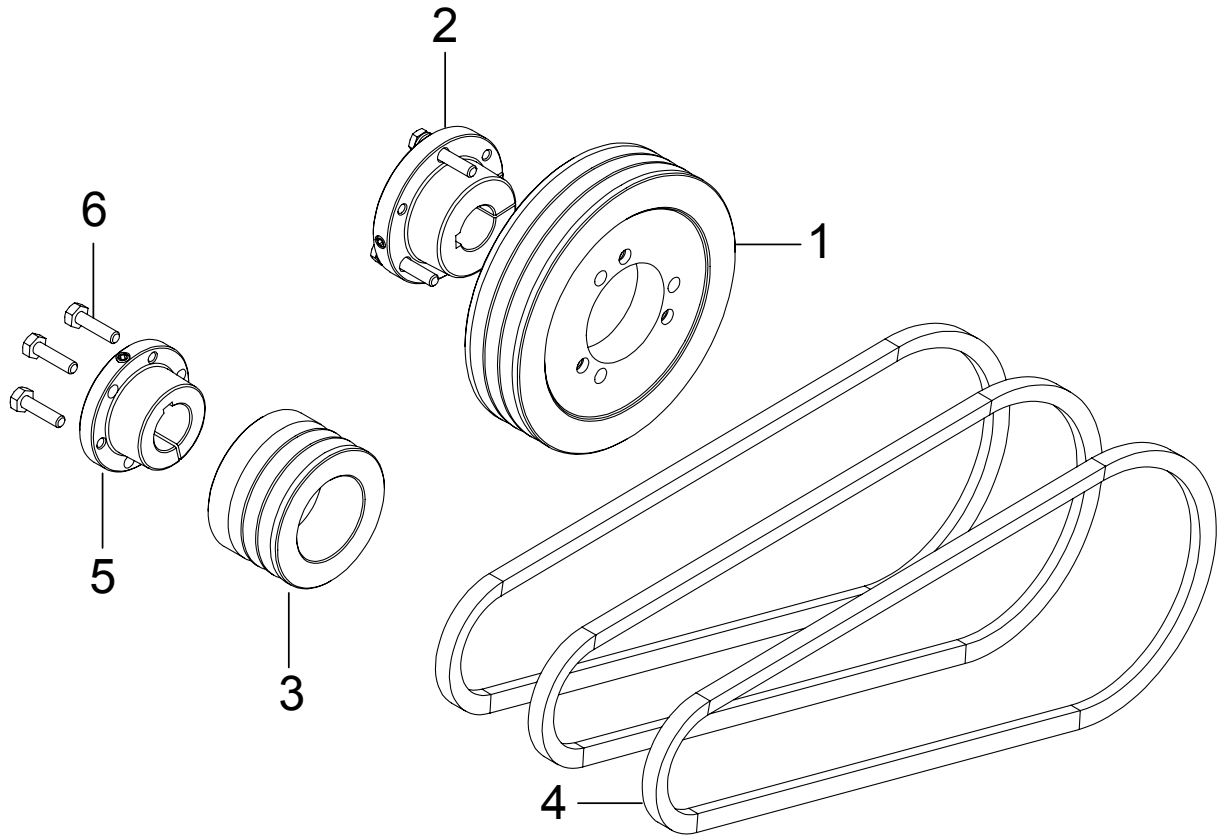

PARTS LIST

2017.06.08

TABLE OF CONTENTS

Chassis	1
Belt and pulley	3
Fittings and unloader	5
Pump	7
Hose reel	10
Default accessories	12
Recommended spare parts	14

Pos.	Vare-nr	Antal	Beskrivelse	Notes
1	31000737	1	BASE BD	
2	31000721	1	FOOT BRACKET FOR UAD/CD	
3	31000681	2	RUBBER FOOT 2-1/2 INCH	
4	31000718	1	HANDLE LONG	
5	31000719	1	HANDLE SHORT	
6	31000756	1	TUBE AXLE 17 3/4 INCH COATED	
7	31000769	1	AXLE 23.50 INCH	
8	31000741	2	AXLE LOCK	
9	31000774	2	WHEEL ASSY 11 INCH	
10	31000725	2	AXLE END CAP 3/4 INCH METAL	
11	31000722	1	EYEBOLT 3/8X2 INCH	
12	31000688	1	COLD SHUT	
13	31000707	1	ANCHOR BRACKET UAB	
14	31000738	1	BELT GUARD BACK UAB	
15	31000739	1	BELT GUARD UAB	
16	31000716	1	PUMP RAIL SET AR RK RKA	
17	31000740	1	ANGLE BOLT 3/8X3 INCH WITH NUT	
18	31000686	5	GROMMET BLACK FOR 3/16 METAL	
19	31000702	2	BOLT 3/8 X 1-3/4 INCH	
20	31000706	8	FLAT WASHER USS 3/8	
21	31000712	6	NUT NYLOCK 3/8-16	
22	31000727	8	TINNERMAN NUT 8 UAB	
23	31000715	8	MACHINE SCREW PHILIPS HEAD 8X3/8	
24	31000714	8	WASHER 8 NYLON	
25	31000700	2	BOLT 5/16-24 X 3/4 INCH	
26	31000713	6	LOCK WASHER 5/16	
27	31000710	25	NUT NYLOCK 1/4-20	
28	31000693	8	CARRIAGE BOLT 1/4-20X1	
29	31000692	3	CARRIAGE BOLT 1/4-20X3/4	
30	31000691	6	SAE FLAT WASHER 3/4	
31	31000689	4	BOLT M8 1.25X16MM	
32	31000701	4	BOLT 3/8-16 X 1 INCH	
33	31000698	2	BOLT 1/4-20 X 3/4 INCH	
34	31000704	1	FLAT WASHER USS 1/4	
35	31000704	2	FLAT WASHER USS 1/4	
36	31000781	1	FH MACHINE SCREW 1/4-20X2	
37	31000712	1	NUT NYLOCK 3/8-16	
38	31000705	4	FLAT WASHER USS 5/16	