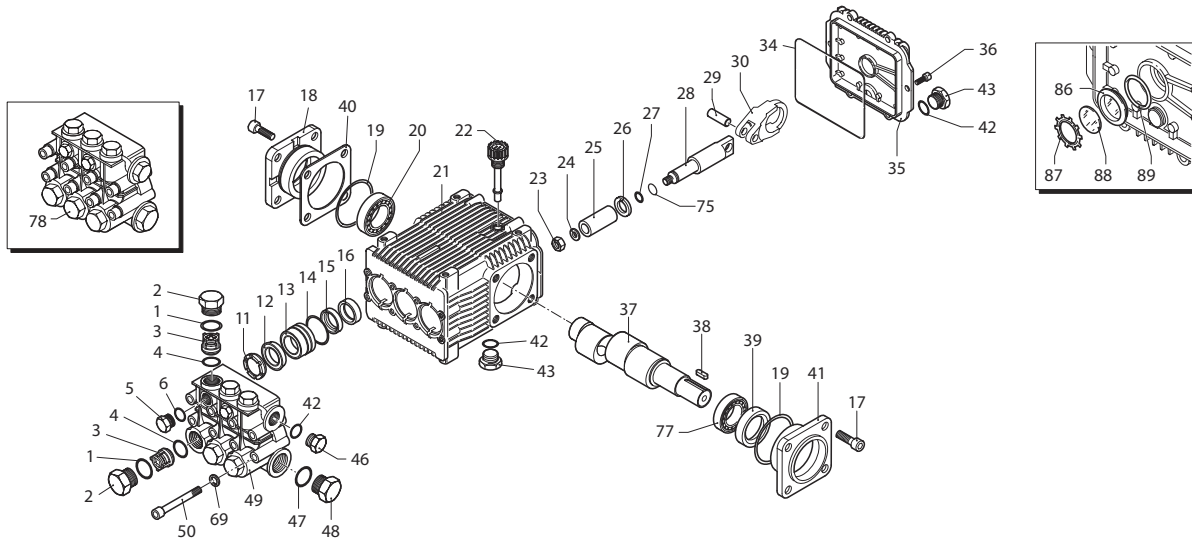

Part Notes:

- [1] - TSB-PPW-2015-004 Thermal Dump Valve 31000790 POSEIDON 5-51PE+ 5-64PE+
DE TSB-PPW-2015-004 POSEIDON 5-51PE+, 5-64PE+,31000790, thermisches Ablassventil

Pos.	Vare-nr	Antal	Beskrivelse	Notes
0	31000820	1	COMPLETE PUMP FOR 5-64	
1	103004342	6	O-Ring	
2	31000606	6	VALVE CAP - SS	
3		6	Part of Position 100	
4		6	Part of Position 100	
5	31000618	2	PLUG 1/4 INCH	
6	301003043	2	O-Ring Ø 10,82X1,78	
11		3	Part of Position 104	
12		3	Part of Position 102	
13	301001154	3	Trykring	
14		3	Part of Position 102	
15		3	Part of Position 102	
16		3	Part of Position 103	
17	106522511	8	SCREW M8X16	
18	31000615	1	CLOSED BEARING	
19		2	Part of Position 103	
20	909100163	1	Rulleleje	
21	31000621	1	PUMP HOUSING	
22	31000605	1	OIL CAP	
23	909100167	3	Møtrik	[1]
24	909100165	3	Pakning	[1]
25		3	Part of Position 101	
26	301001139	3	Afstandsskive	[1]
27		3	Part of Position 101	
28	301001156	3	Stempel Stang	
29	301001138	3	Stang	
30	301001168	3	Plejlstang	
34		1	Part of Position 103	
35	31000629	1	CRANKCASE COVER COMPLETE	
36	31000613	6	BOLT M6X14	
37	31000635	1	CRANKSHAFT 24MM	
38	31000616	1	KEY 8X7X25 UNI 6604-69 DIN 6885	
39	31000595	1	OIL SEAL 25X45X10	
40	301001140	3	Lejedæksel	
40	301001141	3	Pasningsskive	
40	301001142	3	ADJUSTING WASHER 80X80X0.20	
40	301001143	3	ADJUSTING WASHER 80X80X0.25	
41	31000614	1	OPEN BEARING SUPPORT	
42	31000597	3	O-RING Ø14X1.78	
43	301001135	2	Prop	
46	31000632	1	PLUG 3/8 INCH G NP	
47	31000594	1	O-RING Ø17.5X2	
48	31000607	1	PLUG 1/2 INCH G	
49	31000619	1	PUMP HEAD Ø18 NP	
50	31000602	8	HEAD BOLT M8X70	
69	31000620	8	WASHER	
75	49900	3	Støttering 8,0X11,0X1,0	[1]
77	909100162	1	Rulleleje	
78	31000623	1	COMPLETE PUMP HEAD Ø18 NP	
86	31000610	1	OIL SIGHT GLASS	
87	31000611	1	SNAP RING ZJ 25	
88	31000628	1	CONTRAST DISC	
89	31000608	1	O-RING Ø20.24X2.62	
100	31000585	1	VALVE KIT 6 PCS	
101	31000582	1	PISTON KIT Ø18 3 PCS	
102	31000574	1	WATER SEAL KIT Ø18 3 PCS	
103	31000573	1	OIL SEAL KIT	
104	31000572	1	SUPPORT RING KIT Ø18 3 PCS	