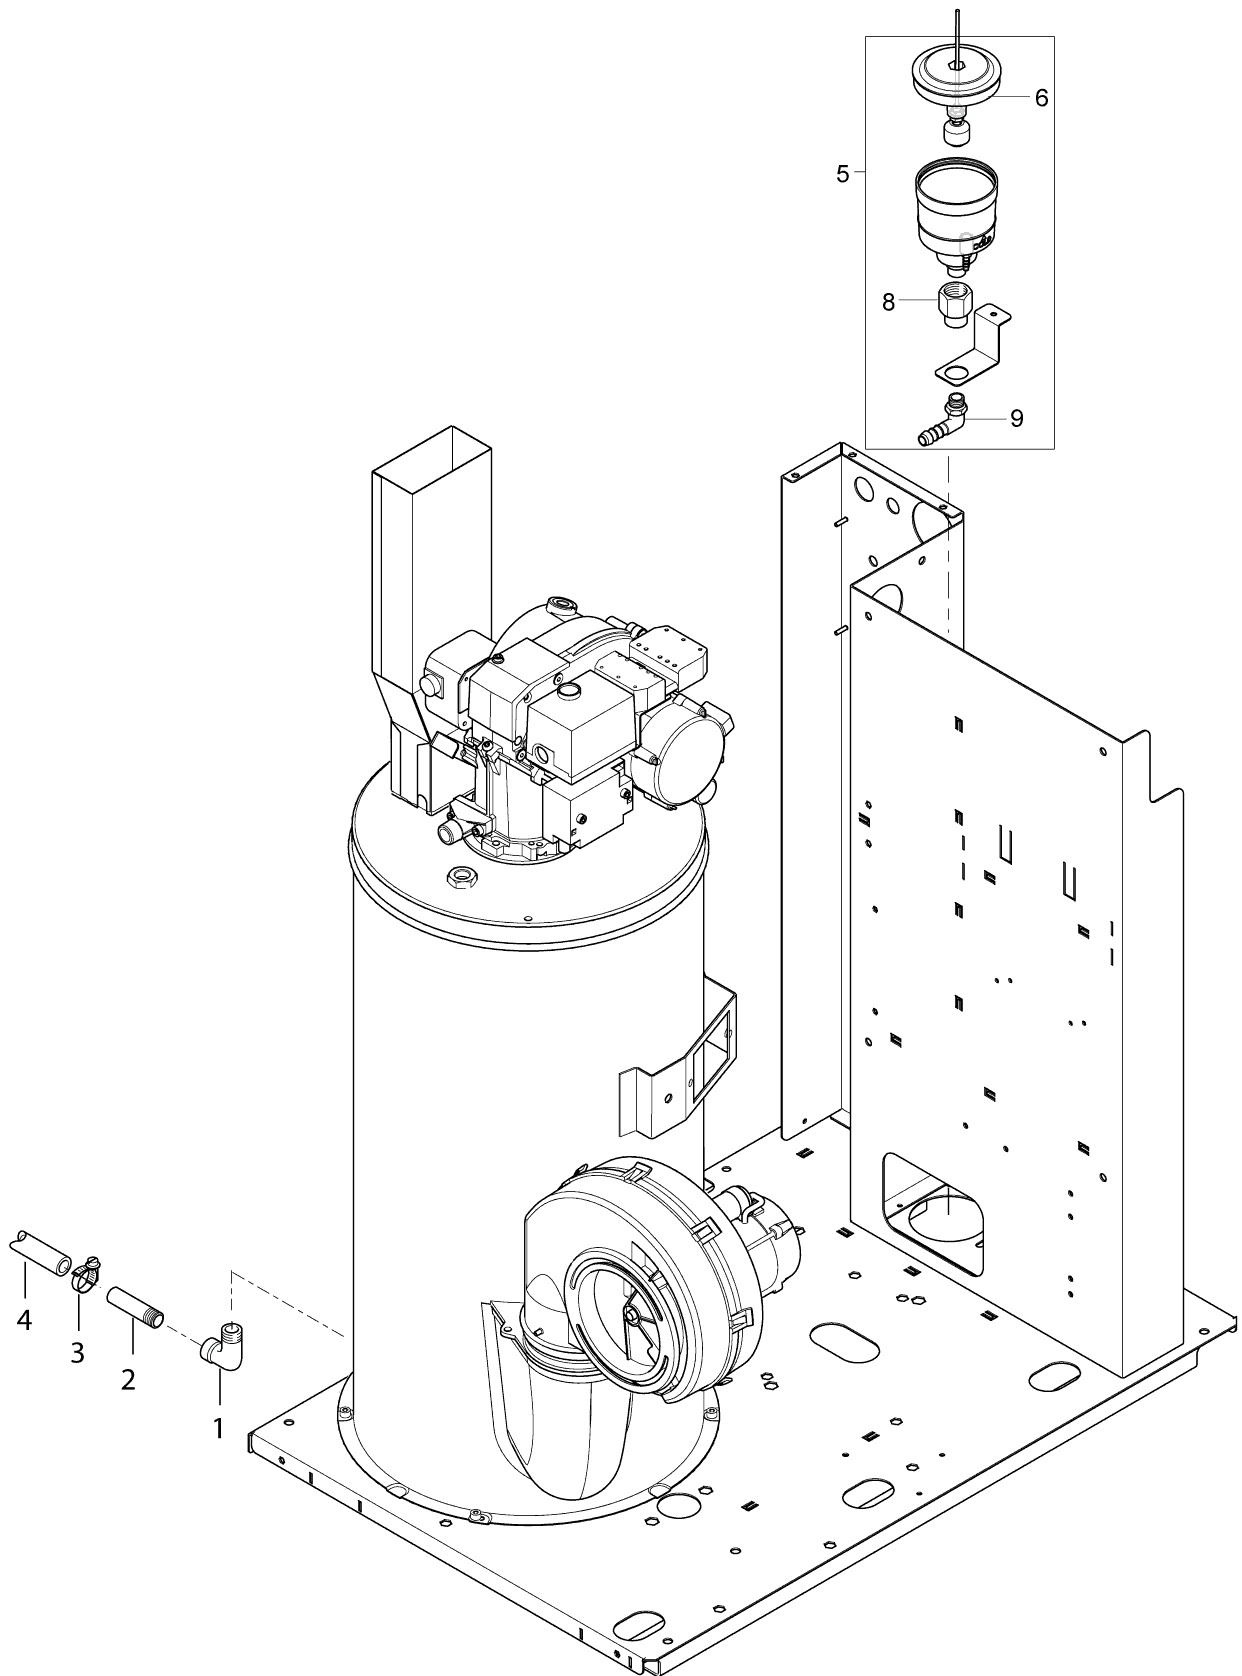

Pos.	Vare-nr	Antal	Beskrivelse	Notes
01	107318133	1	ELBOW 1/4 SS	
02	107317038	1	DRAIN PIPE	
03	1805100	2	Spændebånd 8-20 Mm	
04	5206065	1	"Trykluftslange 1/2" "	
05	107318176	1	REP. KIT FOR DRAIN CAN	
06	301000616	1	Level Indicator, Pump Oil	
08	107318134	1	Reduction 1/2 x 1/4	
09	107318135	1	HOSE TAIL ELBOW 12X1/4