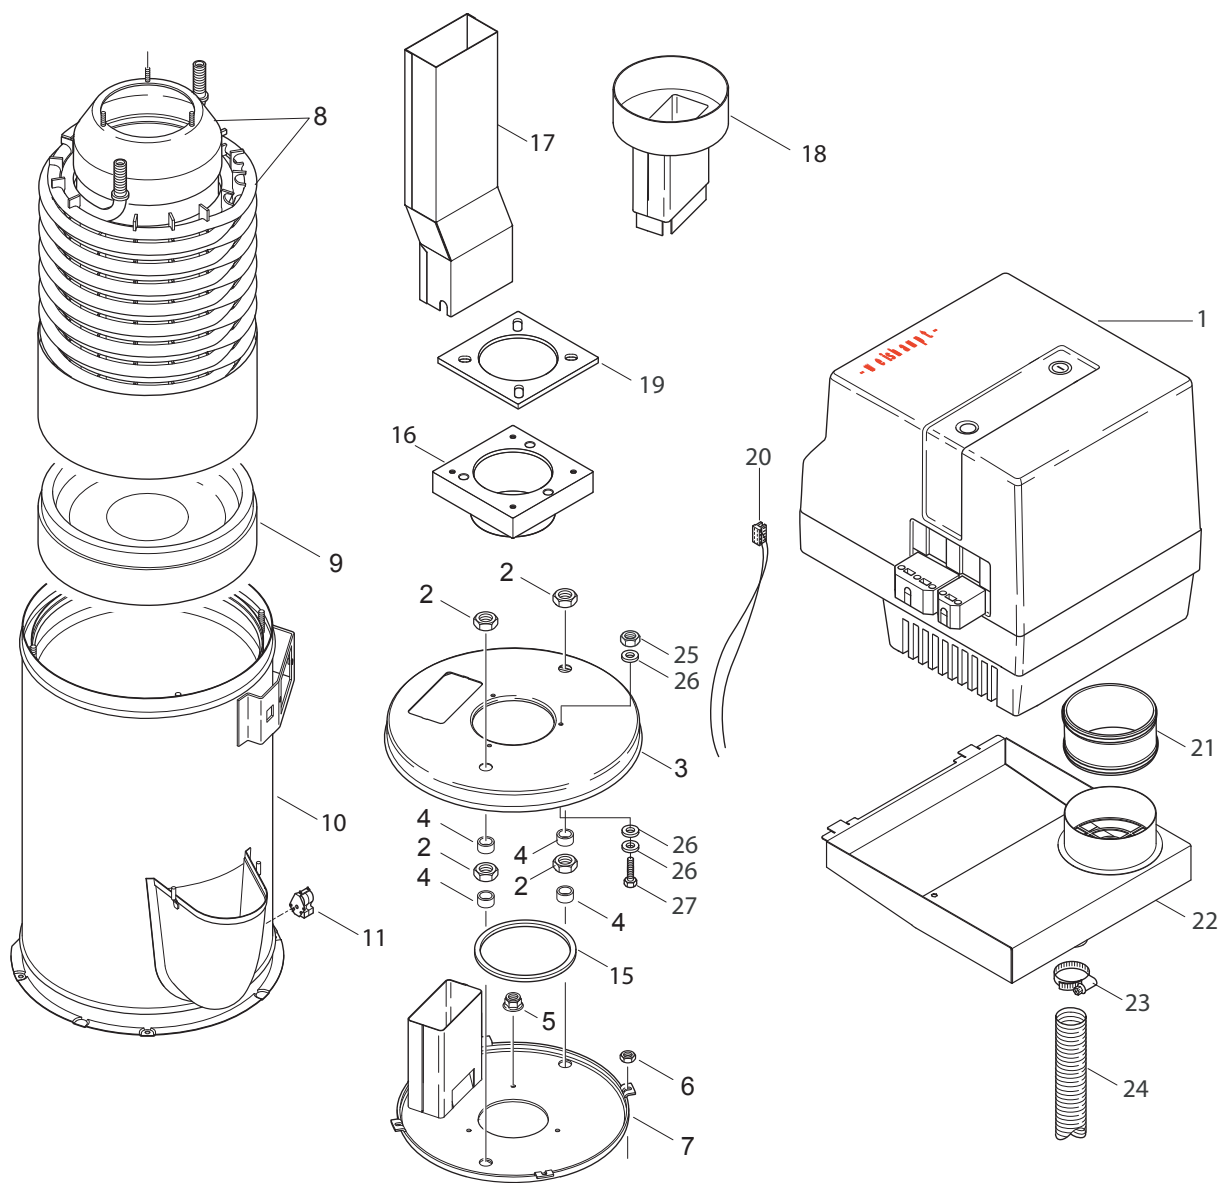

Pos.	Vare-nr	Antal	Beskrivelse	Notes
1	107318249	1	BURNER BENTONE SOLAR BFG1	
2	7012	4	Møtrik	
3	107318121	1	BOILER COVER OUTER WITH POPNUTS	
4	301000582	4	BUSHING Ø22X1.5X24	
5	12496	3	Møtrik M6	
6	12263	4	HEXAGON NUT M6	
7	107318122	1	BOILER COVER INNER	
8	301001342	1	"Coil Stainless ""NEPTUNE 7+8""	
8	301001099	1	Spiral NEPTUNE 7	
8	107143301	1	COIL B5 SS, MH	
8	301001098	1	Spiral NEPTUNE 5	
9	107318250	1	INSULATION FOR BOILER N7	
10	301002153	1	BOILER JACKET COMPL. SOLAR BOOSTER 7 GAS	
11	3913	4	Skruer M6X12	
12	12496	4	Møtrik M6	
13	107318120	2	GASKET FOR BURNER	
14	107318125	1	PIPE DISTANCE	
15	107318119	1	GASKET FOR CHIMNEY	
16	107318126	1	GASKET	
17	107318124	1	FIXING FLANGE	
18	301001089	1	Skorstens-adapter Ø150	[1]
19	1800796	4	Skive M8	
20	1803345	4	Skruer M8X30	
21	103403280	1	SIKKERHEDSVENTIL GAS 3/4	[2]
22	107318248	1	MULTIBLOC COMPLETE WITH FITTINGS & DOCS	

Part Notes:

1. [1] - OPTION
   [2] - OPTION
   ACCESSORY PRUNED