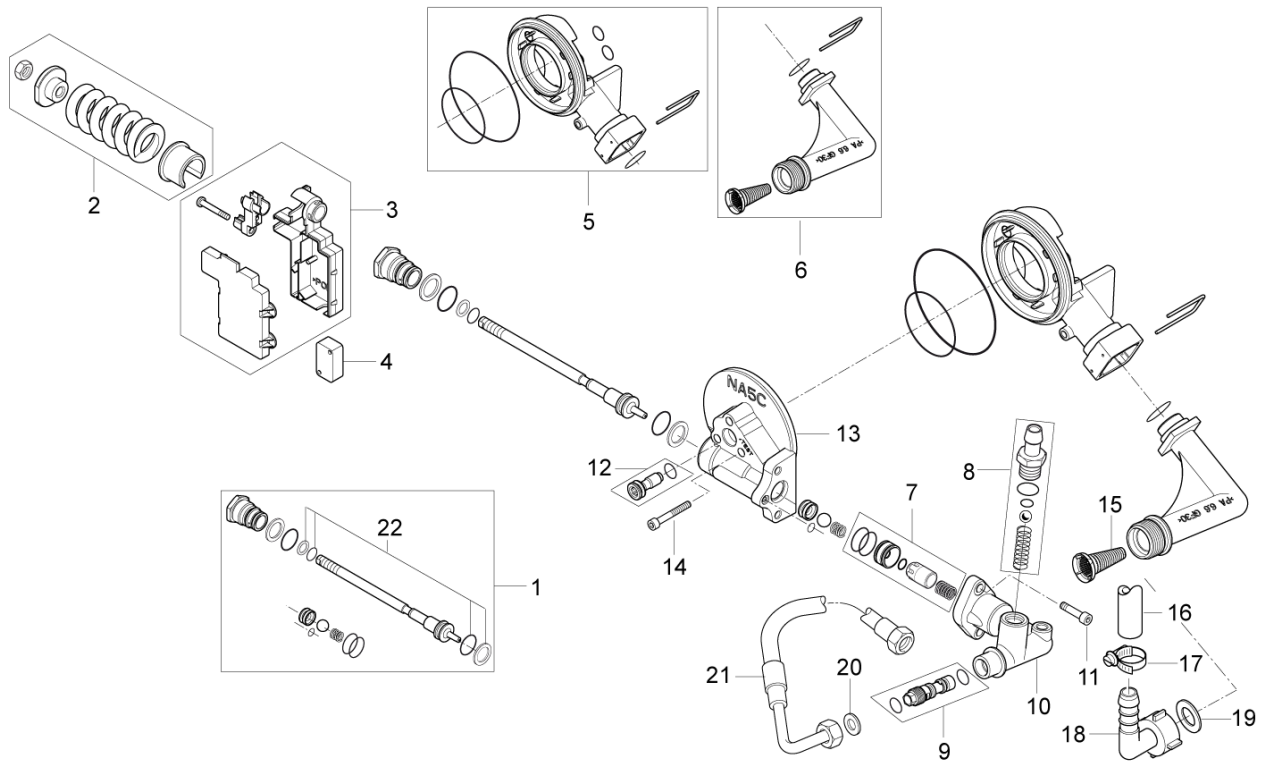

Pos.	Vare-nr	Antal	Beskrivelse	Notes
1	107144100	1	Ventil Kit Na5	
2	101118097	1	WATER SEAL KIT W. NEW SUPPORT RING - NA5	
3	107144102	1	Oliemanchet Kit - Na5	
4	101118239	1	PISTON KIT - NA5.2	
5	107144104	1	Fjeder Kit - Na5	
6	107141983	1	CYLINDER BLOCK W/O-RING NA5.2	[1]
7	107141985	1	CYLINDER HEAD NA5.2 W. SCREWS WASHERS	[1]
8	107141727	3	WASHER D13 SPARE PART	[1]
9	107141513	3	CYLINDRICAL SCREW M12X65 12.9 DELTASIL	[1]
10	107140919	1	SUPPORT RING NA5 SPARE	
11	107318130	1	BRACKET FOR NA5	
12	1803089	1	SCREW INSEX M8X12	
13	107318091	1	VIBRATION DAMPER M8	
14	107141968	3	CYL.SCREW M12X80 WITH NORDLOCK WASHER	
15	107141969	3	WASHER NLX12SP ?12.5X?19.5X3.5MM	

Part Notes:

[1] - TSB-PPW-2015-002 NA5.2 Pump Information