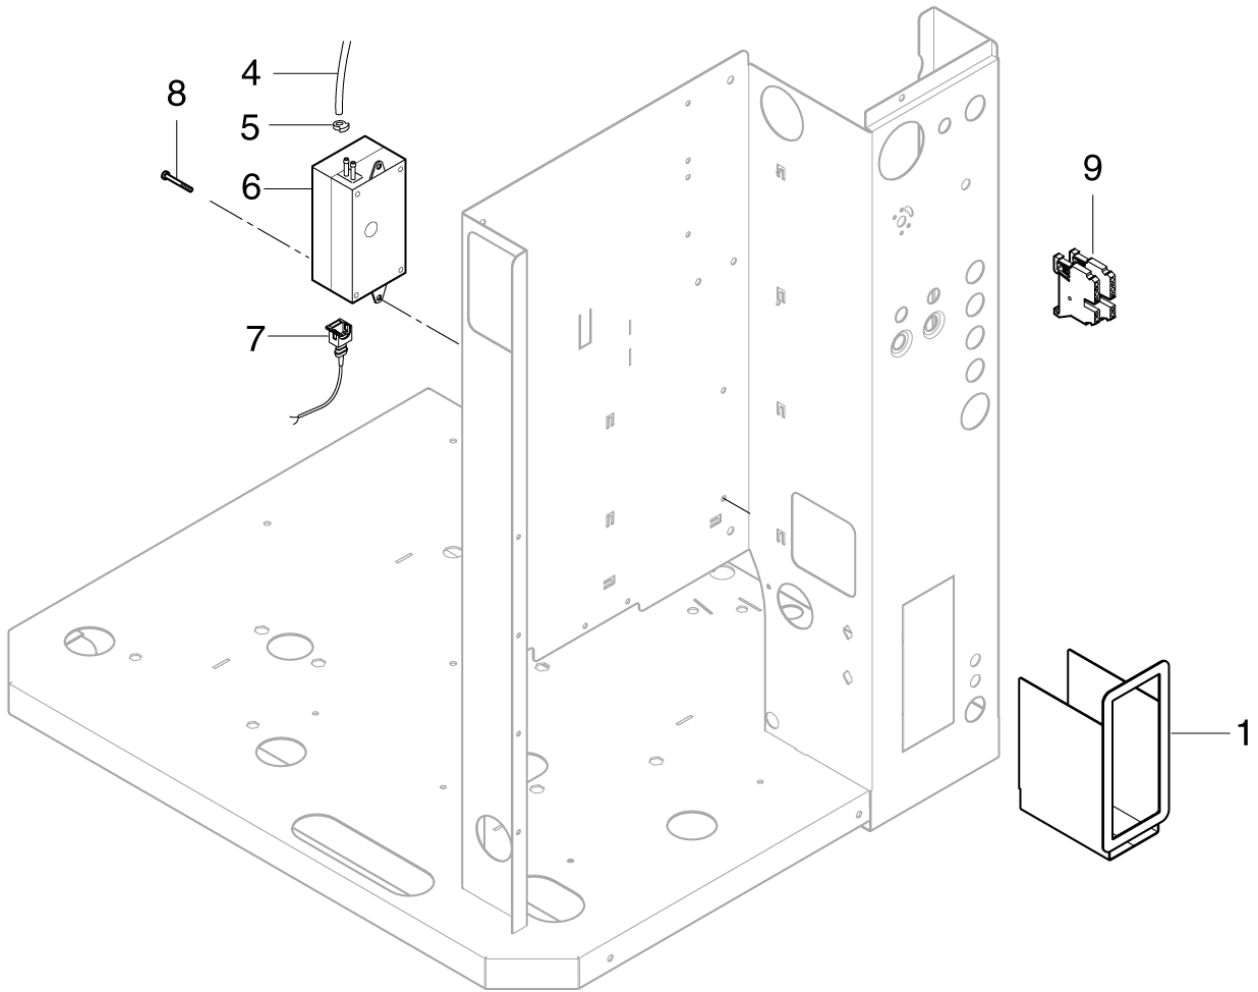

Part Notes:

[1] - PLEASE CONTACT CARWASH DIRECTLY

Pos.	Vare-nr	Antal	Beskrivelse	Notes
0-	107370958	1	No Scale kit	
01	107318104	1	BRACKET FOR NO-SCALE	
04	5226147	1	HOSE PVC 4/7.2	
05	1814151	1	HOSE CLIP	
06	3821492	1	KS-PUMP ST 15 24V	
07	4812338	1	WIRE FOR FLOW SWITCH 1200MM	
08	1800606	2	Maskinskrue M4X10	
09	103821920	2	WIRE TERMINAL	