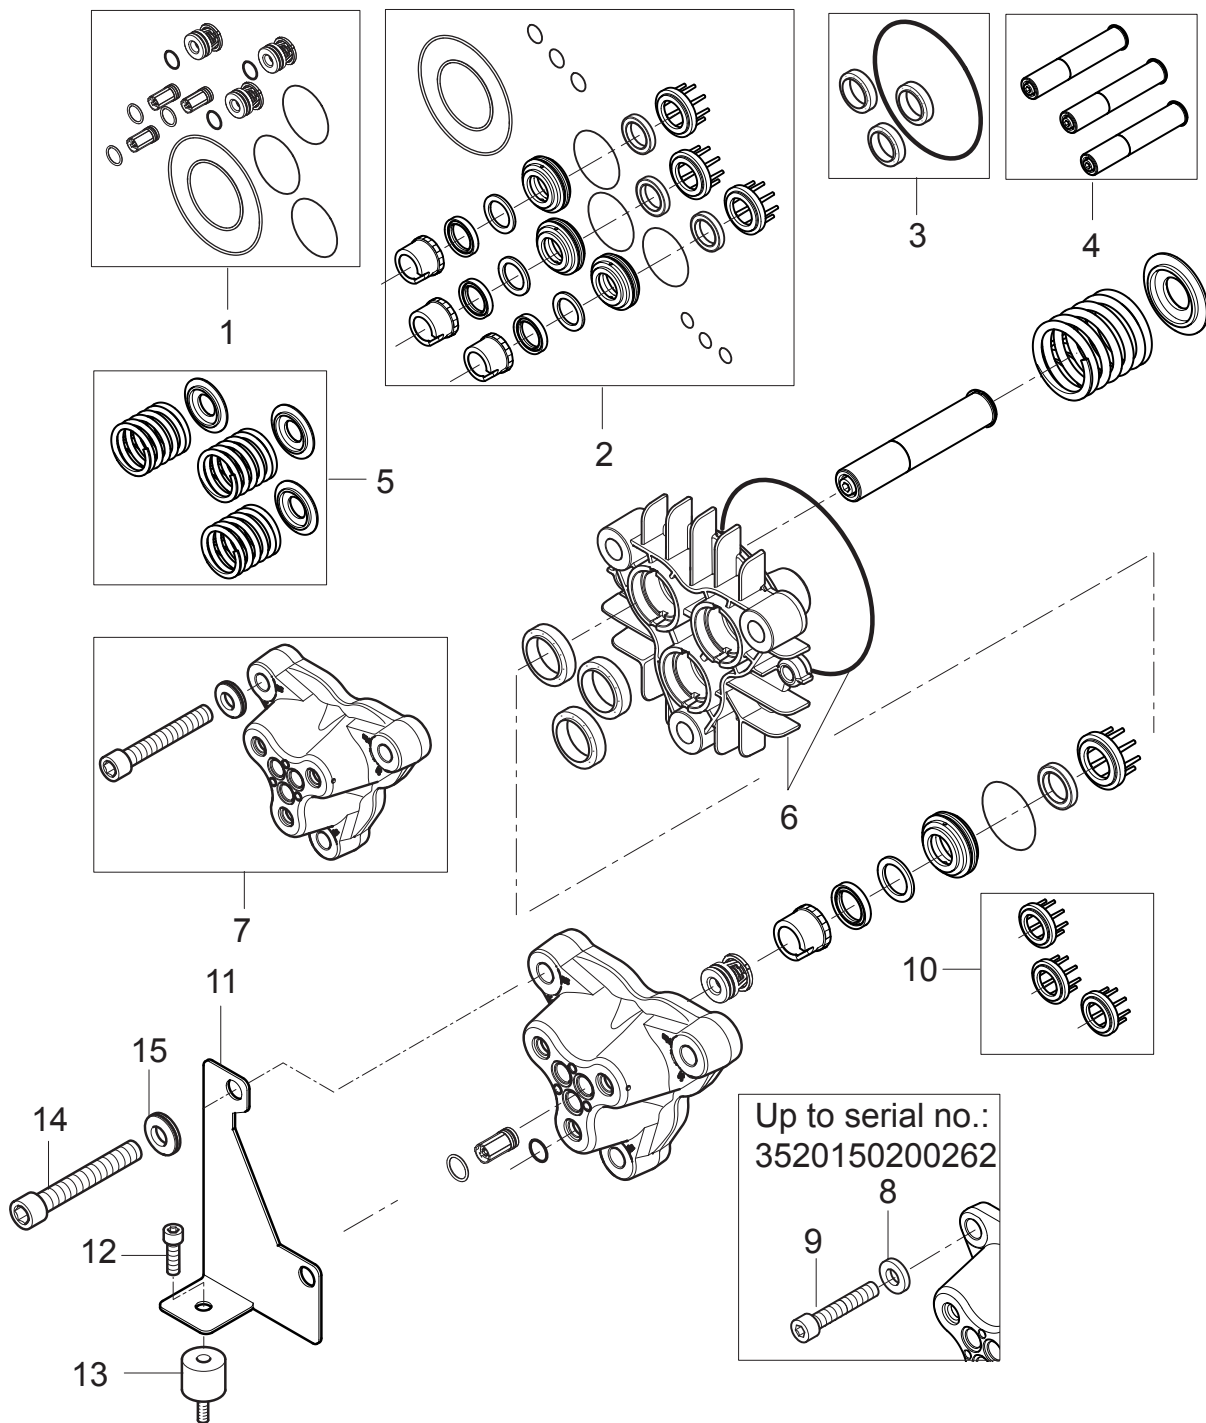

Pos.	Vare-nr	Antal	Beskrivelse	Notes
0	107141950	1	M/P POS 5-61 400V/50HZ	
0-	5218433	1	Pumpeolie ISO 150 (1 liter)	[1]
1	107144127	1	FAN COVER - EME	[2]
1	107144126	1	FAN COVER RF	[3]
2	107144125	1	FAN W LOCK RING RF	[3]
2	107144124	1	Vifte med låsering	[4]
3	31000150	1	REAR BEARING COVER EME	[4]
3	31000148	1	Rear Bearing Cover Rf	[3]
4	31000149	1	Leje, Rf	[3]
4	31000151	1	REAR BEARING EME	[4]
5	301001196	1	Float Switch	
6	301000615	1	Dæksel	
7	301000614	1	Oliebeholder	
8	301000616	1	Level Indicator, Pump Oil	
9	107318154	1	FITTING FOR OIL CUP	
10	107144142	1	Screw Kit Pump Na5	[5]
11	107141967	1	D-BEARING COVER COMPLETE NA5.2	[6]
12	107141982	1	OIL PLUG W/O-RING AND MAGNET NA5.2	
13	101118242	1	WOBBLE DISC 10.9 DEG. BEARING KIT NA5.2	[7]
13	101118241	1	WOBBLE DISC 12 DEG. BEARING KIT NA5.2	[8]
14	107318091	1	VIBRATION DAMPER M8	
15	32964	4	Skrue	
16	4827	4	WASHER 10.5X2.5	
17	19639	1	Fjede A	
18	G120414	1	Olietætningsring 30X47X10	
19	101117839	1	Terminal Plug And Termina L Pins	
20	107141979	1	MOTOR 5.5 KW 220/230/400/440/3/50/60 EU	
20	107141978	1	MOTOR 6.7 KW 220-400/440/3 50/60HZ - EU	
21	107142593	1	HOLDING WASHER PE	[9]

Part Notes:

1. [1] - 0,71L - OIL TYPES_QUANTITY for HPW_APRIL 2017
2. [2] - STOCK COVERS GUARANTEE
3. EME – has EME letter on the motor type plate
4. [3] - RF – has Nilfisk letter on the motor type plate
5. [4] - - EME – has EME letter on the motor type plate
6. [5] - contains hardware for one pump
7. [6] - TSB-PPW-2015-002 NA5.2 Pump Information
8. [7] - 230-400/3/50Hz -5,5 kW/10,9
9. [8] - 230-400/3/50Hz - 6,7kW/12
10. [9] - TSB-PPW-2016-017 Locking ring for oil level switch falling off