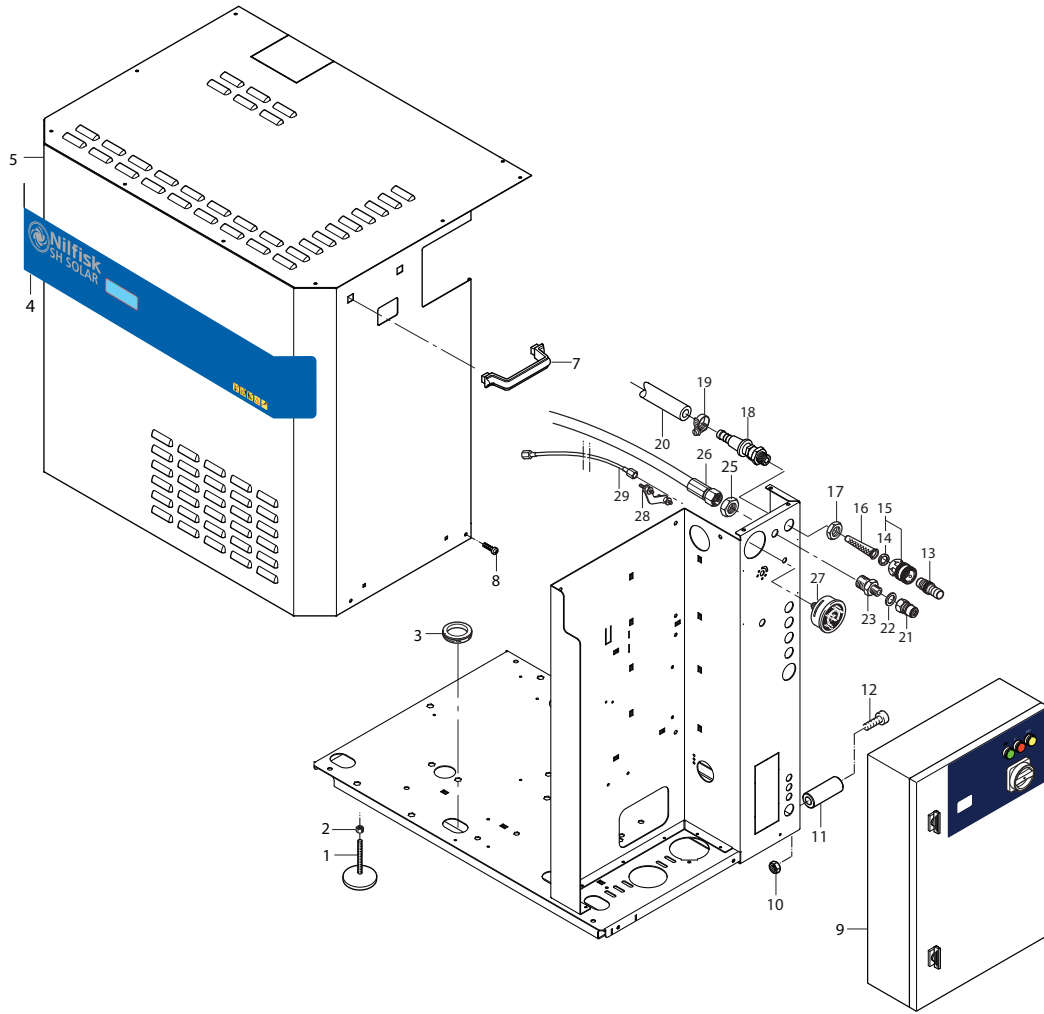

PARTS LIST

2017.06.07

TABLE OF CONTENTS

Overview 1	1
Overview 2	3
Electrical components	5
Water tank D and G	7
Motor 5	9
Cylinder block 5	11
Unloader 5	13
Fan	15
Boiler	17
Distributor and flow switch, 5	19
Burner unit from Dec. 2010	21
Burner unit	23
Default accessories	25
OPTION Multiply machine connection box	27
OPTION Water inlet security	29
OPTION Automatic pressure release	31
OPTION No-scale	33
OPTION Remote control	35
OPTION 1x Detergent electric	37
OPTION 2x Detergent electric	39
OPTION 1x Manuel detergent - 5 and 7	41
Recommended spare parts	43