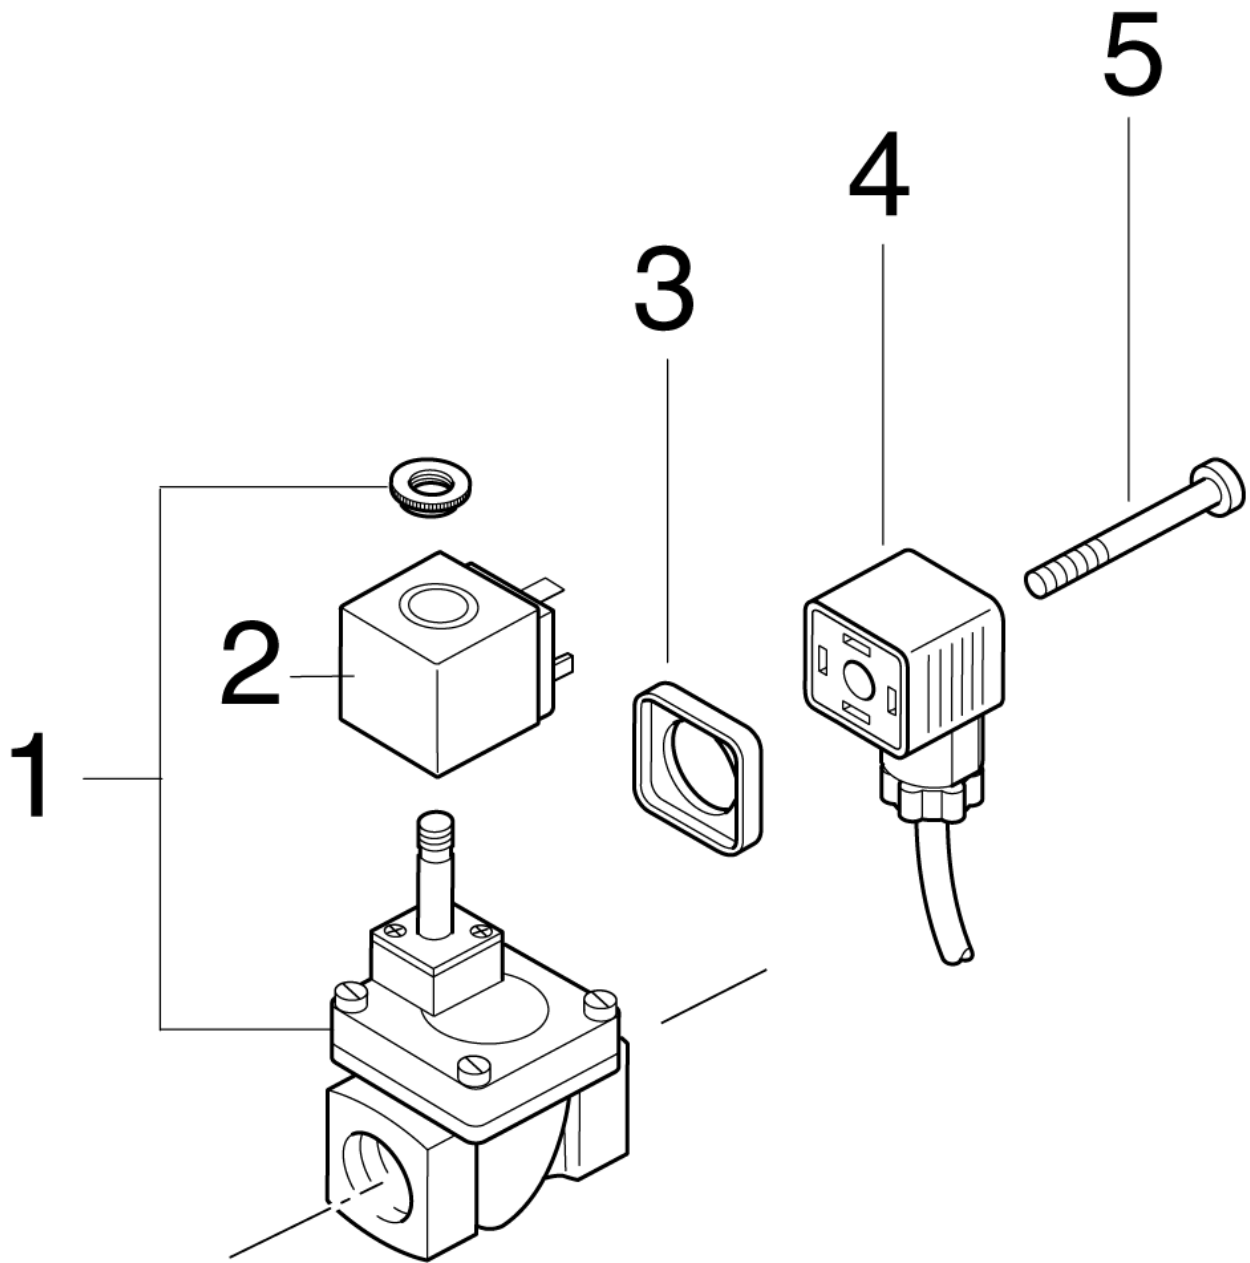

Pos.	Vare-nr	Antal	Beskrivelse	Notes
0-	107340910	1	Sikring af tilgangsvand	
01	103821881	1	Ventil	
02	103821775	1	Coil 24Vdc 3 Watt	
03	17767	1	Pakning	[1]
04	3808144	1	AMP.SOCKET F. SOLENOID VALVE	
05	17768	1	Skrue M3X25	[1]

Part Notes:

[1] - PLEASE CONTACT CARWASH DIRECTLY