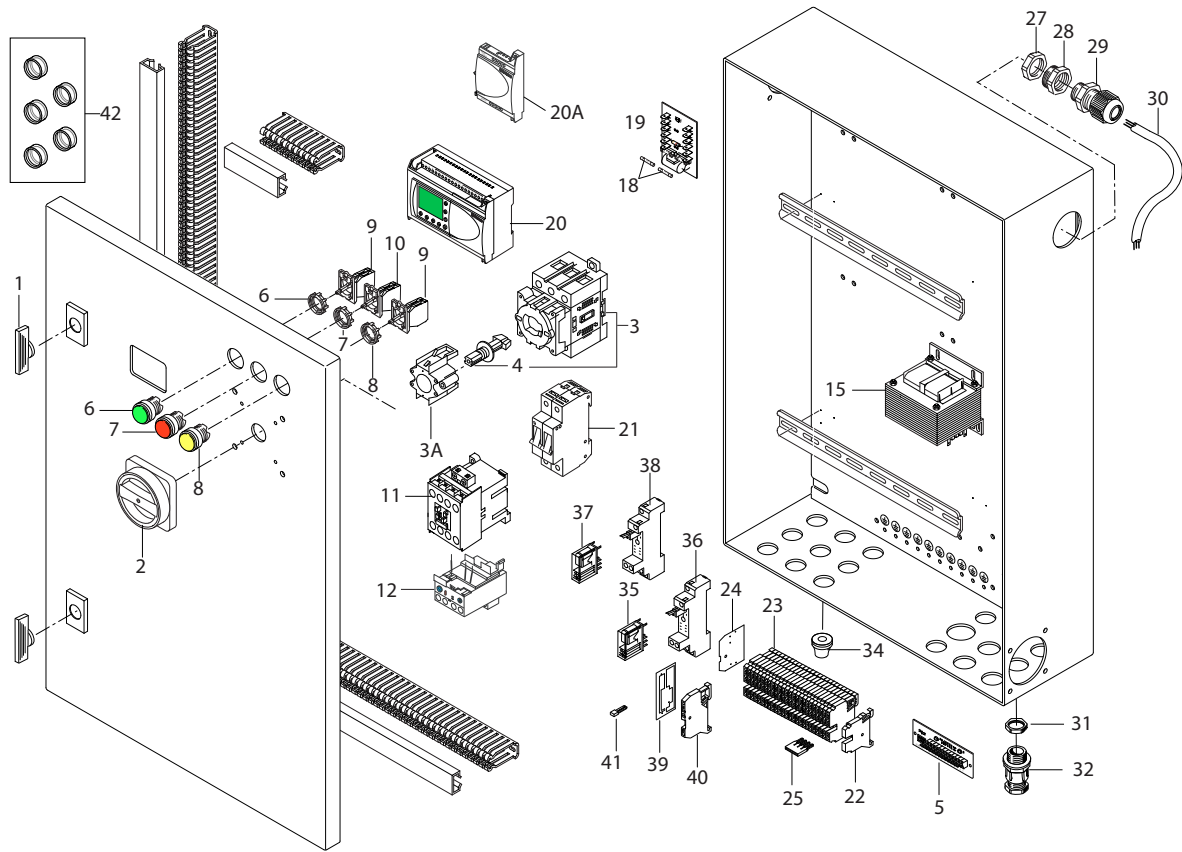

Pos.	Vare-nr	Antal	Beskrivelse	Notes
01	103821959	2	Key	
02	3830121	1	Greb for hovedafbryder	
03	103821919	1	MAIN SWITCH 25A	
03A	103821907	1	SHAFT FOR MAIN SWITCH 194L-G2853	
04	103821960	1	HANDLEBAR FOR MAIN SWITCH 25 A	
05	106420052	1	Circuit Board Solar Boos Ter	[1]
06	103821823	1	Lampekontakt, Grøn	
07	103821824	1	Signal Light Attachment, Red	
08	103821900	1	SIGNAL LIGHT ATTACHMENT YELLOW	
09	103821825	2	Lampekontakt, Krop-Slutte	
10	103821826	1	Lampekontakt, Krop-Bryde	
11	103822306	3	Contacteur Cjx2-D18-B7 24V	[2]
11	103822313	1	Contacteur 12-25A 50/60Hz 24V	[3]
12	103822328	1	Thermal Relay 17-25Amp	[4]
12	103822327	1	Relæ 12-18 Amp	[5]
15	103821847	1	CONTROL TRANSFORMER 230V 24/19	
15	103821846	1	Sikkerhedstranf. 400V	
18	3812385	2	Sikring Ø5X20	
19	106420051	1	Circuit Board	
20	106426054	1	Plc M/Alto-Program Solar D	[6]
20	106426057	1	PLC M/ALTO-PROGRAM SOLAR GH	[7]
20	106426056	1	PLC M/ALTO-PROGRAM SOLAR G	[1]
20	106426059	1	PLC W/ALTO-PROGRAM SOLAR GW	[8]
20A	103821948	1	EXPANDER AL2-4EYR	
21	103821905	1	SAFETY DEVICE 2 POL 6A	
22	103821922	2	DIN-END STOP WO/SCREW WAGO 249-116	
23	103821920	14	WIRE TERMINAL	
24	103821921	1	END PLATE	
25	103821924	2	JUMPER 4-POL.	
27	103821832	1	NUT M25X1.5 PA/L GREY	
27	103821842	1	Møtrik M40X1,5	
28	103821874	1	REDUCTION M40/M25	
29	103821831	1	Kabelbøsning	
30	107318008	1	POWER CORD SOLAR D 1 PHASE	
30	107318001	1	Strømkabel Solar Booster D	
31	103821778	4	NUT M20X1.5	
32	103821785	4	CABLE BUSHING	
34	3803780	9	Pakdåse Tet 10-14C	
35	103821912	1	Mini Relay 1P 230V	[9]
36	103821914	1	BASE FOR MINI RELAY 1POL	[9]
37	103821915	2	Mini Relay 2P 24Vac	[10]
38	103821916	2	BASE	[10]
39	103821968	1	Endeplade Wago 4Q	
40	103821967	6	WIRE TERMINAL WAGO281 800V 4MM2	
41	103821969	2	Laske Wago 4Q	
42	107318028	1	Protection Cover 5 Pcs.	

Part Notes:

- [1] - G
- [2] - 400V
- [3] - 230V
- [4] - 17-28A
- [5] - 12-16A
- [6] - D
- [7] - GH
- [8] - SOLAR BOOSTER 7-58GW
- [9] - K3, K5 (G, GH)
- [10] - K2, K2,1 (GW)