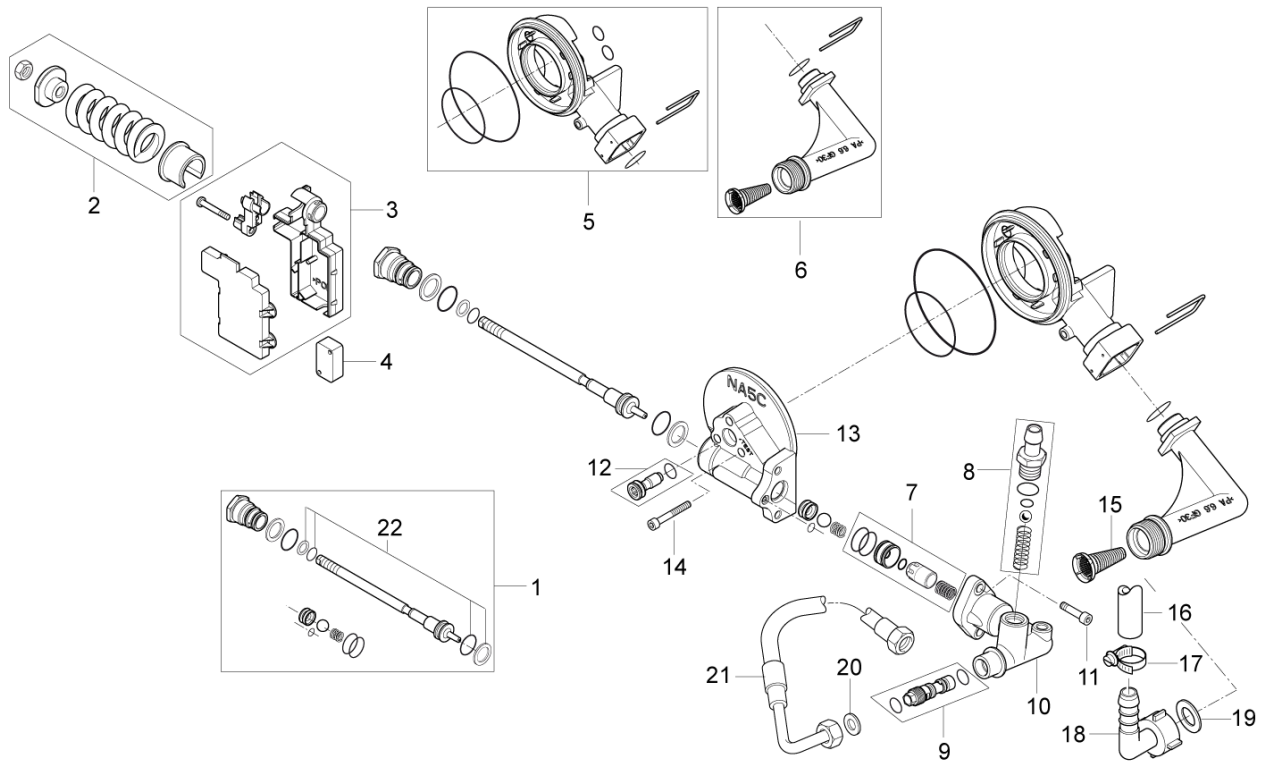

Pos.	Vare-nr	Antal	Beskrivelse	Notes
01	107144147	1	Unloader Rep. Kit 1 - Na5 F. Dss	
02	107144106	1	Rep.Sæt For Omløbsventil	
03	107144145	1	Micro Switch Hus	
04	301002754	1	Micro-Switch	
05	107144109	1	Water Inlet Kit 1 - Na5	[1]
06	107144110	1	Water Inlet Kit 2	
07	107144107	1	Non Return Valve Kit - Na 5	
08	1119406	1	Rep. sæt kontraventil	
09	107144112	1	Injektør - Na5	[2]
10	107144136	1	"Afgangs Fittings ""Na5"" "	
11	107144142	1	Screw Kit Pump Na5	[3]
12	107144137	1	Unloader Plug Na5	
13	107144138	1	Omløbsventilhus	
14	107144142	1	Screw Kit Pump Na5	
15	101117926	1	Filter	
16	107318087	1	Slange 5/8 2M	
17	1810191	2	Spændebånd 13-27 A4 (SS)	
18	5613	1	Slangestuds	
19	15587	1	Pakning	
20	65466	1	Packing Ring 8X15X1	
21	301001092	1	Højtryksslange Ø8X1175	
22	107144149	1	Unloader Rep. Kit 3 - Na5	

Part Notes:

1. [1] - TSB-PPW-2015-003 Water Inlet, 101117929 and 107144109 for NA5 pumps does not fit on NA5.2 pump
2. [2] - OPTION
3. [3] - contains hardware for one pump