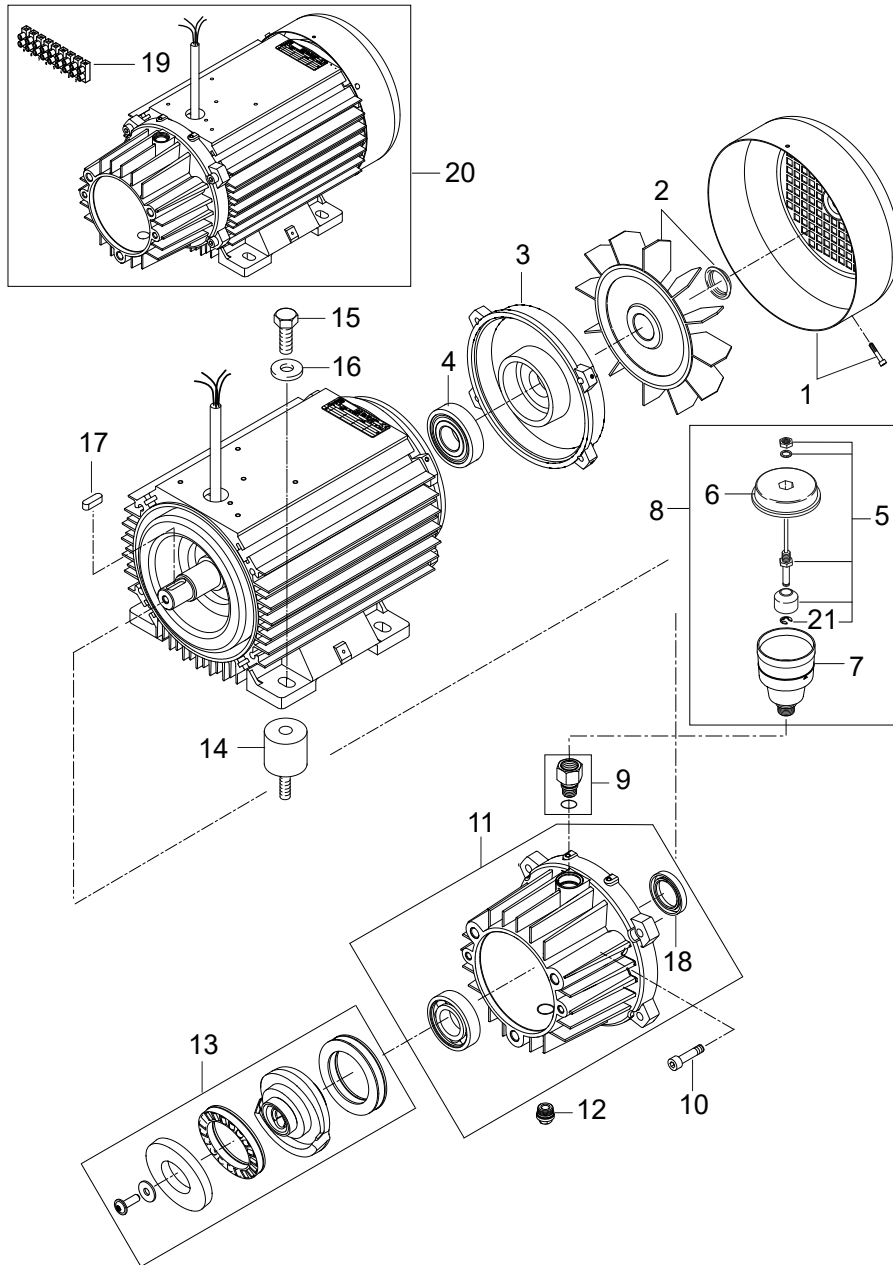

Part Notes:

- [1] - G
- [2] - 400V
- [3] - 230V
- [4] - 17-28A
- [5] - 12-16A
- [6] - D
- [7] - GH
- [8] - SOLAR BOOSTER 7-58GW
- [9] - K3, K5 (G, GH)
- [10] - K2, K2,1 (GW)

Pos.	Vare-nr	Antal	Beskrivelse	Notes
01	7350195	1	Vandtank	
02	107302155	1	Låg	
03	16860	1	Skruer 4x12	
04	5172	2	RUBBER BUSH	
05	63349	1	Svømmerventil	
06	62878	1	Gummimembran	
07	34225	1	Filter	
08	34240	1	Afdækning	[1]
09	62877	1	Svømmer	
10	101609358	1	HOSE TAIL 16X3/4 INCH	
11	15587	1	Pakning	
12	1810191	4	Spændebånd 13-27 A4 (SS)	
13	107318087	1	Slange 5/8 2M	
14	101609356	1	NUT 1/2IN	
15	107307364	1	PLUG D36X18 WATERTANK	
16	101609359	1	HOSE TAIL 1/2 INCH.X16MM	
17	107318088	1	HIGH PRESSURE HOSE DN8	

Part Notes:

[1] - PLEASE CONTACT CARWASH DIRECTLY

Pos.	Vare-nr	Antal	Beskrivelse	Notes
0	107141950	1	M/P POS 5-61 400V/50HZ	
0-	5218433	1	Pumpeolie ISO 150 (1 liter)	[1]
1	107144127	1	FAN COVER - EME	[2]
1	107144126	1	FAN COVER RF	[3]
2	107144125	1	FAN W LOCK RING RF	[3]
2	107144124	1	Vifte med låsering	[4]
3	31000150	1	REAR BEARING COVER EME	[4]
3	31000148	1	Rear Bearing Cover Rf	[3]
4	31000149	1	Leje, Rf	[3]
4	31000151	1	REAR BEARING EME	[4]
5	301001196	1	Float Switch	
6	301000615	1	Dæksel	
7	301000614	1	Oliebeholder	
8	301000616	1	Level Indicator, Pump Oil	
9	107318154	1	FITTING FOR OIL CUP	
10	107144142	1	Screw Kit Pump Na5	[5]
11	107141967	1	D-BEARING COVER COMPLETE NA5.2	[6]
12	107141982	1	OIL PLUG W/O-RING AND MAGNET NA5.2	
13	101118242	1	WOBBLE DISC 10.9 DEG. BEARING KIT NA5.2	[7]
13	101118241	1	WOBBLE DISC 12 DEG. BEARING KIT NA5.2	[8]
14	107318091	1	VIBRATION DAMPER M8	
15	32964	4	Skruer	
16	4827	4	WASHER 10.5X2.5	
17	19639	1	Fjede A	
18	G120414	1	Olietætningsring 30X47X10	
19	101117839	1	Terminal Plug And Terminal Pins	
20	107141979	1	MOTOR 5.5 KW 220/230/400/440/3/50/60 EU	
20	107141978	1	MOTOR 6.7 KW 220-400/440/3 50/60HZ - EU	
21	107142593	1	HOLDING WASHER PE	[9]