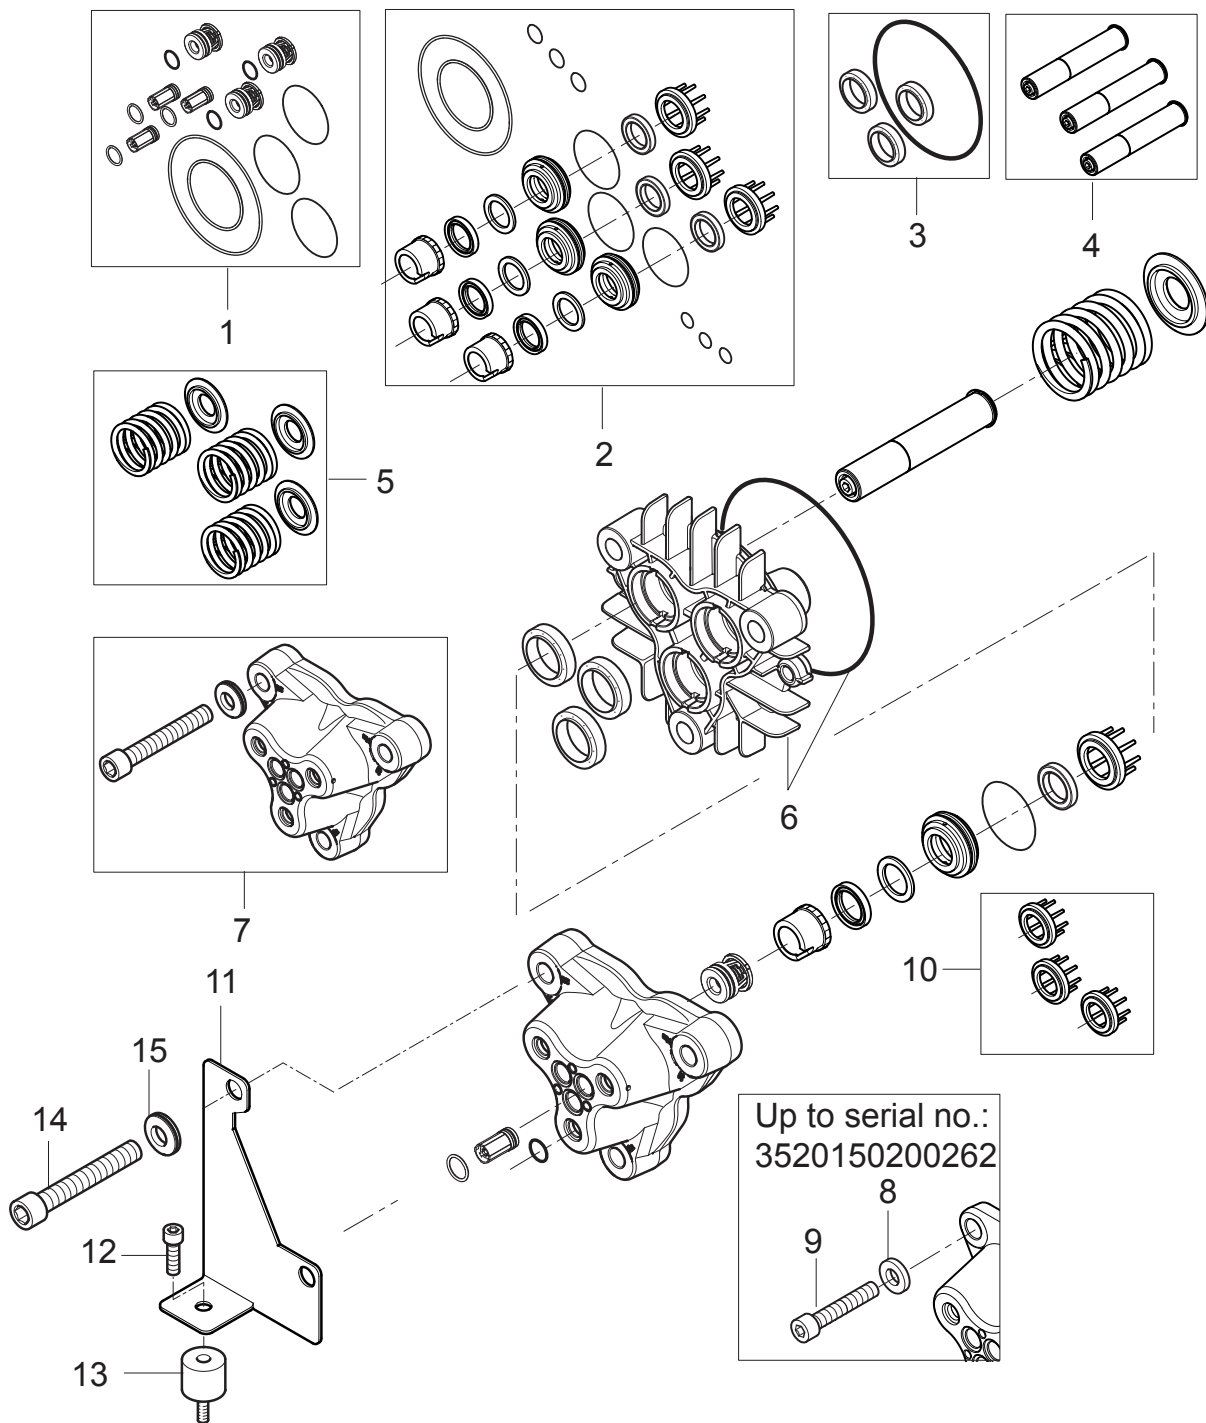

Part Notes:

[1] - PLEASE CONTACT CARWASH DIRECTLY

Pos.	Vare-nr	Antal	Beskrivelse	Notes
0	107141950	1	M/P POS 5-61 400V/50HZ	
0-	5218433	1	Pumpeolie ISO 150 (1 liter)	[1]
1	107144127	1	FAN COVER - EME	[2]
1	107144126	1	FAN COVER RF	[3]
2	107144125	1	FAN W LOCK RING RF	[3]
2	107144124	1	Vifte med låsering	[4]
3	31000150	1	REAR BEARING COVER EME	[4]
3	31000148	1	Rear Bearing Cover Rf	[3]
4	31000149	1	Leje, Rf	[3]
4	31000151	1	REAR BEARING EME	[4]
5	301001196	1	Float Switch	
6	301000615	1	Dæksel	
7	301000614	1	Oliebeholder	
8	301000616	1	Level Indicator, Pump Oil	
9	107318154	1	FITTING FOR OIL CUP	
10	107144142	1	Screw Kit Pump Na5	[5]
11	107141967	1	D-BEARING COVER COMPLETE NA5.2	[6]
12	107141982	1	OIL PLUG W/O-RING AND MAGNET NA5.2	
13	101118242	1	WOBBLE DISC 10.9 DEG. BEARING KIT NA5.2	[7]
13	101118241	1	WOBBLE DISC 12 DEG. BEARING KIT NA5.2	[8]
14	107318091	1	VIBRATION DAMPER M8	
15	32964	4	Skruer	
16	4827	4	WASHER 10.5X2.5	
17	19639	1	Fjede A	
18	G120414	1	Olietætningsring 30X47X10	
19	101117839	1	Terminal Plug And Terminal Pins	
20	107141979	1	MOTOR 5.5 KW 220/230/400/440/3/50/60 EU	
20	107141978	1	MOTOR 6.7 KW 220-400/440/3 50/60HZ - EU	
21	107142593	1	HOLDING WASHER PE	[9]

Part Notes:

- [1] - 0,71L - OIL TYPES_QUANTITY for HPW_APRIL 2017
- [2] - STOCK COVERS GUARANTEE
- EME – has EME letter on the motor type plate
- [3] - RF – has Nilfisk letter on the motor type plate
- [4] - - EME – has EME letter on the motor type plate
- [5] - contains hardware for one pump
- [6] - TSB-PPW-2015-002 NA5.2 Pump Information
- [7] - 230-400/3/50Hz -5,5 kW/10,9
- [8] - 230-400/3/50Hz - 6,7kW/12
- [9] - TSB-PPW-2016-017 Locking ring for oil level switch falling off