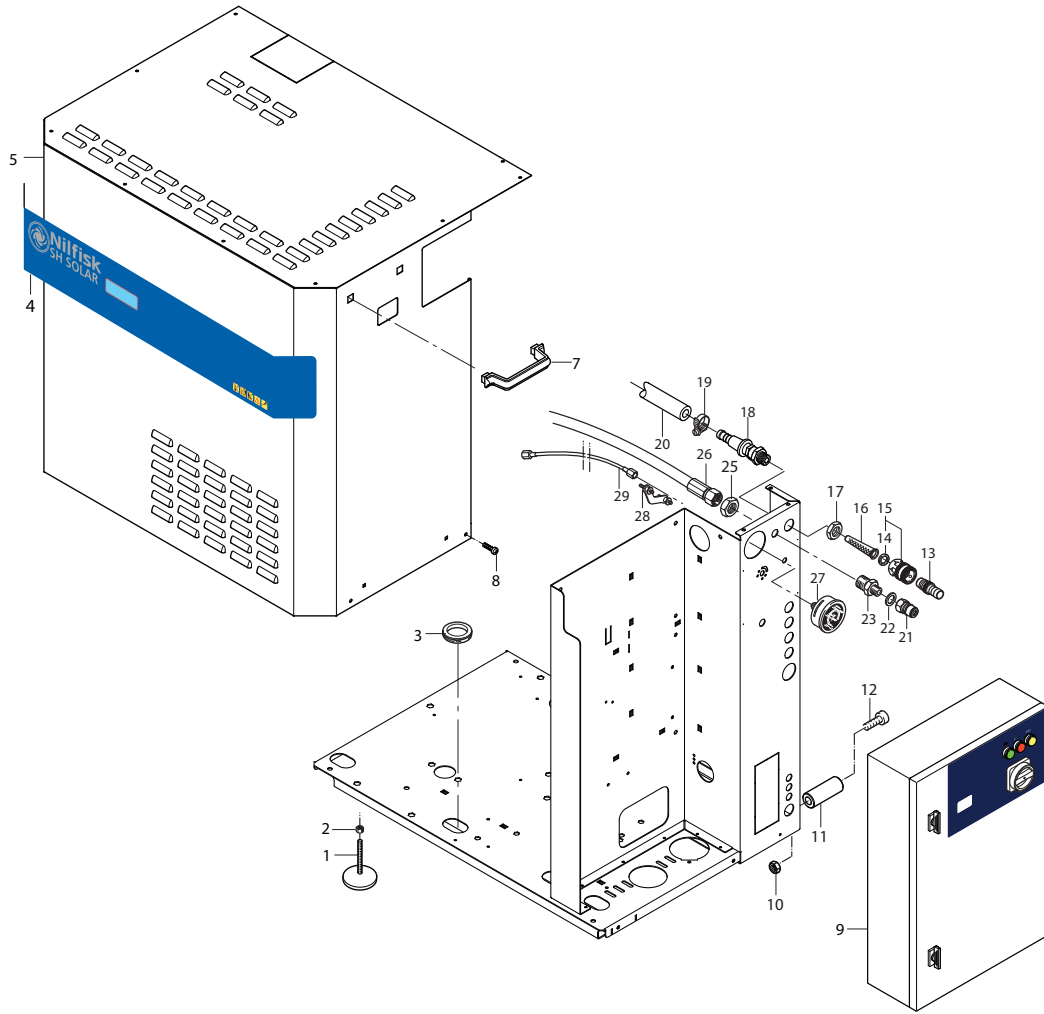

PARTS LIST

2017.06.07

TABLE OF CONTENTS

Overview 1	1
Overview 2	3
Electrical components	5
Water tank 8-103D	7
Motor 8	9
Pump 8	11
Pump kits 8	13
Unloader 8 (b)	15
Unloader (a)	17
Fan	19
Boiler	21
Distributor 7, 8	23
Burner unit from Dec. 2010	25
Burner unit	27
Default accessories	29
OPTION Multiply machine connection box	31
OPTION Water inlet security	33
OPTION Automatic pressure release	35
OPTION No-scale	37
OPTION Remote control	39
OPTION 1x Detergent electric	41
OPTION 2x Detergent electric	43
OPTION 1x Manuel detergent - 5 and 7	45
Recommended spare parts	47