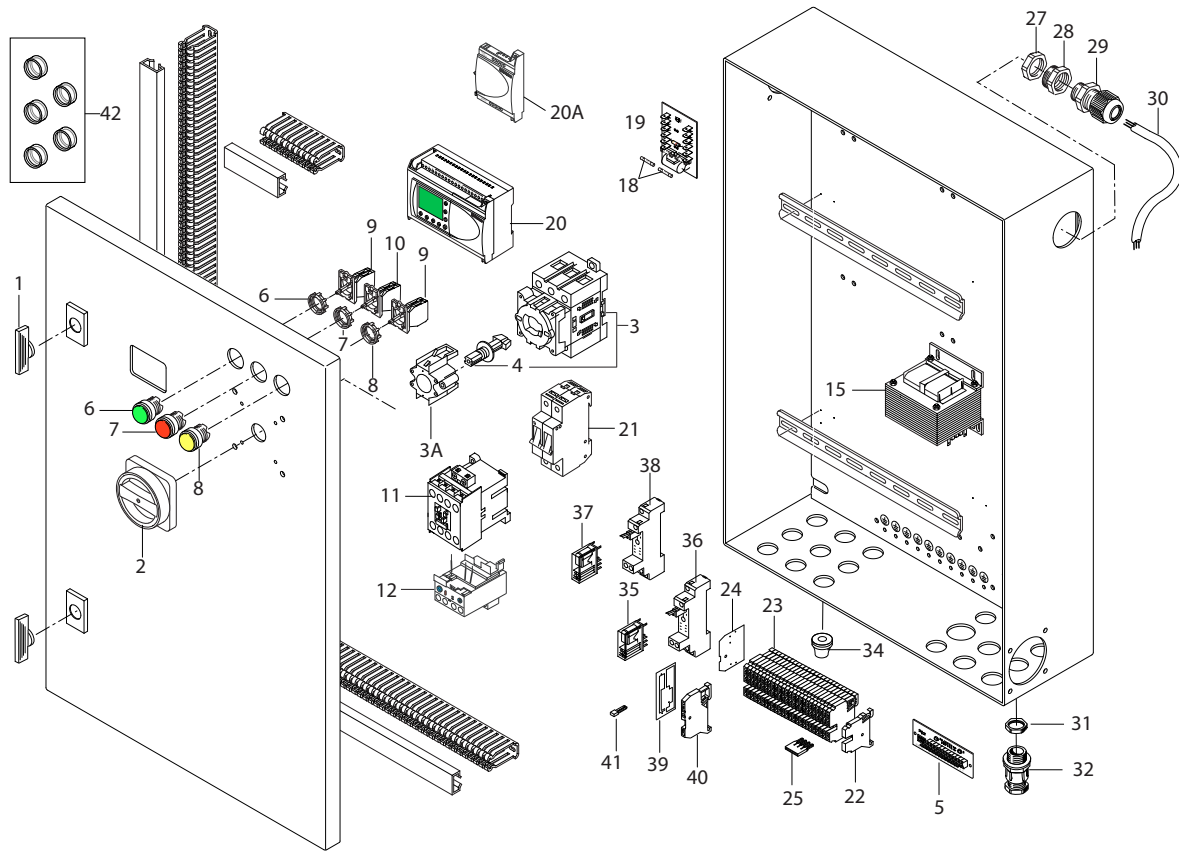

Pos.	Vare-nr	Antal	Beskrivelse	Notes
01	103821959	2	Key	
02	3830121	1	Greb for hovedafbryder	
03	103821919	1	MAIN SWITCH 25A	
03A	103821907	1	SHAFT FOR MAIN SWITCH 194L-G2853	
04	103821960	1	HANDLEBAR FOR MAIN SWITCH 25 A	
05	106420052	1	Circuit Board Solar Boos Ter	[1]
06	103821823	1	Lampekontakt, Grøn	
07	103821824	1	Signal Light Atteachment, Red	
08	103821900	1	SIGNAL LIGHT ATTACHMENT YELLOW	
09	103821825	2	Lampekontakt, Krop-Slutte	
10	103821826	1	Lampekontakt, Krop-Bryde	
11	103822306	3	Contacteur Cjx2-D18-B7 24V	[2]
11	103822313	1	Contacteur 12-25A 50/60Hz 24V	[3]
12	103822328	1	Thermal Relay 17-25Amp	[4]
12	103822327	1	Relæ 12-18 Amp	[5]
15	103821847	1	CONTROL TRANSFORMER 230V 24/19	
15	103821846	1	Sikkerhedstranf. 400V	
18	3812385	2	Sikring Ø5X20	
19	106420051	1	Circuit Board	
20	106426054	1	Plc M/Alto-Program Solar D	[6]
20	106426057	1	PLC M/ALTO-PROGRAM SOLAR GH	[7]
20	106426056	1	PLC M/ALTO-PROGRAM SOLAR G	[1]
20	106426059	1	PLC W/ALTO-PROGRAM SOLAR GW	[8]
20A	103821948	1	EXPANDER AL2-4EYR	
21	103821905	1	SAFETY DEVICE 2 POL 6A	
22	103821922	2	DIN-END STOP WO/SCREW WAGO 249-116	
23	103821920	14	WIRE TERMINAL	
24	103821921	1	END PLATE	
25	103821924	2	JUMPER 4-POL.	
27	103821832	1	NUT M25X1.5 PA/L GREY	
27	103821842	1	Møtrik M40X1,5	
28	103821874	1	REDUCTION M40/M25	
29	103821831	1	Kabelbøsning	
30	107318008	1	POWER CORD SOLAR D 1 PHASE	
30	107318001	1	Strømkabel Solar Booster D	
31	103821778	4	NUT M20X1.5	
32	103821785	4	CABLE BUSHING	
34	3803780	9	Pakdåse Tet 10-14C	
35	103821912	1	Mini Relay 1P 230V	[9]
36	103821914	1	BASE FOR MINI RELAY 1POL	[9]
37	103821915	2	Mini Relay 2P 24Vac	[10]
38	103821916	2	BASE	[10]
39	103821968	1	Endeplade Wago 4Q	
40	103821967	6	WIRE TERMINAL WAGO281 800V 4MM2	
41	103821969	2	Laske Wago 4Q	
42	107318028	1	Protection Cover 5 Pcs.	

Part Notes:

- [1] - G
- [2] - 400V
- [3] - 230V
- [4] - 17-28A
- [5] - 12-16A
- [6] - D
- [7] - GH
- [8] - SOLAR BOOSTER 7-58GW
- [9] - K3, K5 (G, GH)
- [10] - K2, K2,1 (GW)