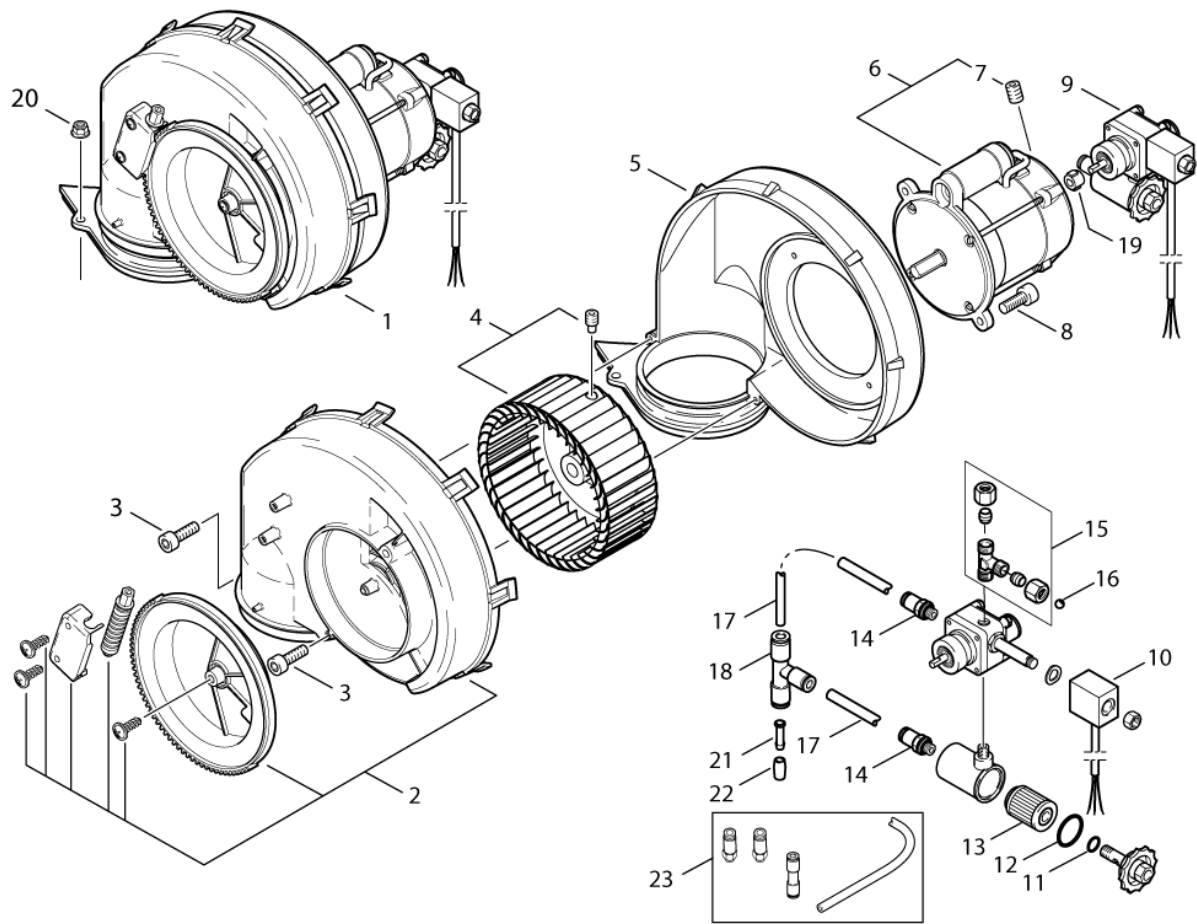

Pos.	Vare-nr	Antal	Beskrivelse	Notes
01	301000908	1	Kedelblæser Hus Komplet	
02	301000852	1	Dæsel For Kedelblæserhus	
03	32535	2	SCREW M5X16	
04	301000889	1	Kedelblæsehjul	
05	301000495	1	Kedelblæse Hus	
06	106408257	1	MOTOR BURNER - 0.23KW/230V/50HZ/1PH	
07	30180	3	HEADLESS SCREW M5X10 DIN 914 ST/ZN	
08	4697	2	SCREW M6X16	
09	101117988	1	Oil Pump Sp55B 431 Kit	[1]
09	101117989	1	OIL PUMP SP55B 4316M KEROSENE	[2]
10	101117987	1	Magnetventil 24V	
11	9868	1	O-ring 10.0X2.5	
12	40907	1	O-ring	
13	1756	1	Filterpatron	
14	29599	2	Forskruning - Lige	
15	101118040	1	Rep.kit, oliepumpe	
16	1804640	1	Rustfri Kugle Ø6	
17	106408239	2	TUBE D6 X 1 MEWA DIN 73378 - 5 METERS	
18	28429	1	T-PIECE D6	
19	1226	1	Kobling	
20	12496	1	Møtrik M6	
21	17519	1	HOSE LINER	
22	3811264	1	PROTECTIVE CAP	
23	101118040	1	Rep.kit, oliepumpe	[3]

Part Notes:

1. [1] - *EU*BE*NO*
2. [2] - *GB*US*JP*KR*
   Kerosene
3. [3] - Can replace pos. 15