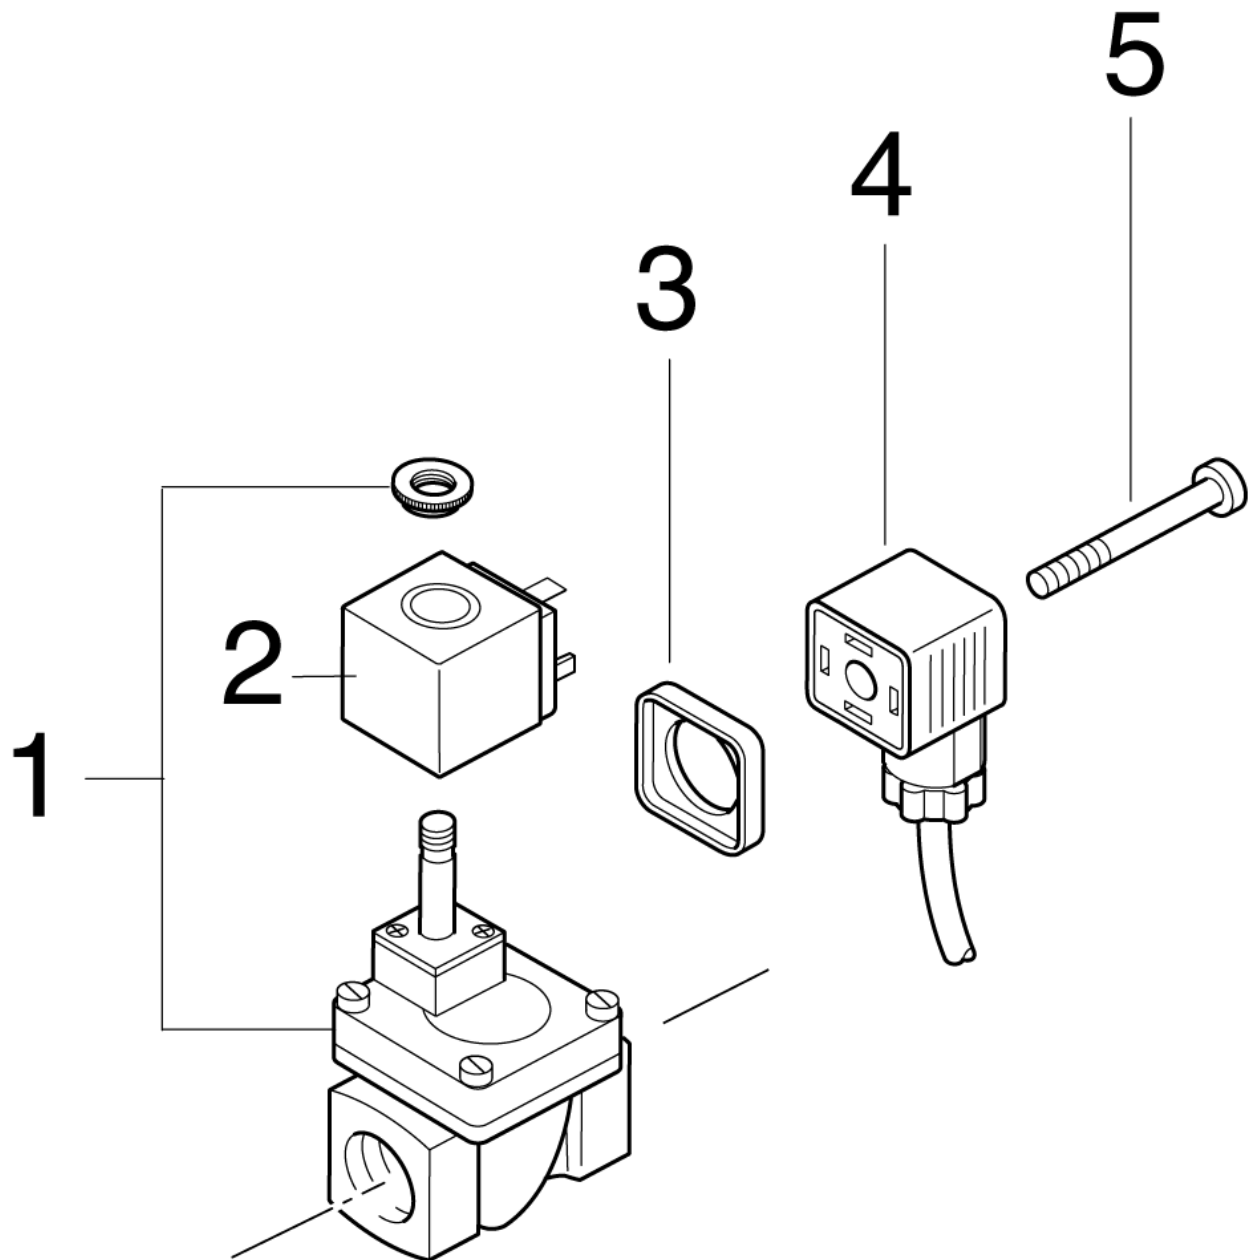

Pos.	Vare-nr	Antal	Beskrivelse	Notes
0-	107340910	1	Sikring af tilgangsvand	
01	103821881	1	Ventil	
02	103821775	1	Coil 24Vdc 3 Watt	
03	17767	1	Pakning	[1]
04	3808144	1	AMP.SOCKET F. SOLENOID VALVE	
05	17768	1	Skrue M3X25	[1]

Part Notes:

[1] - PLEASE CONTACT CARWASH DIRECTLY