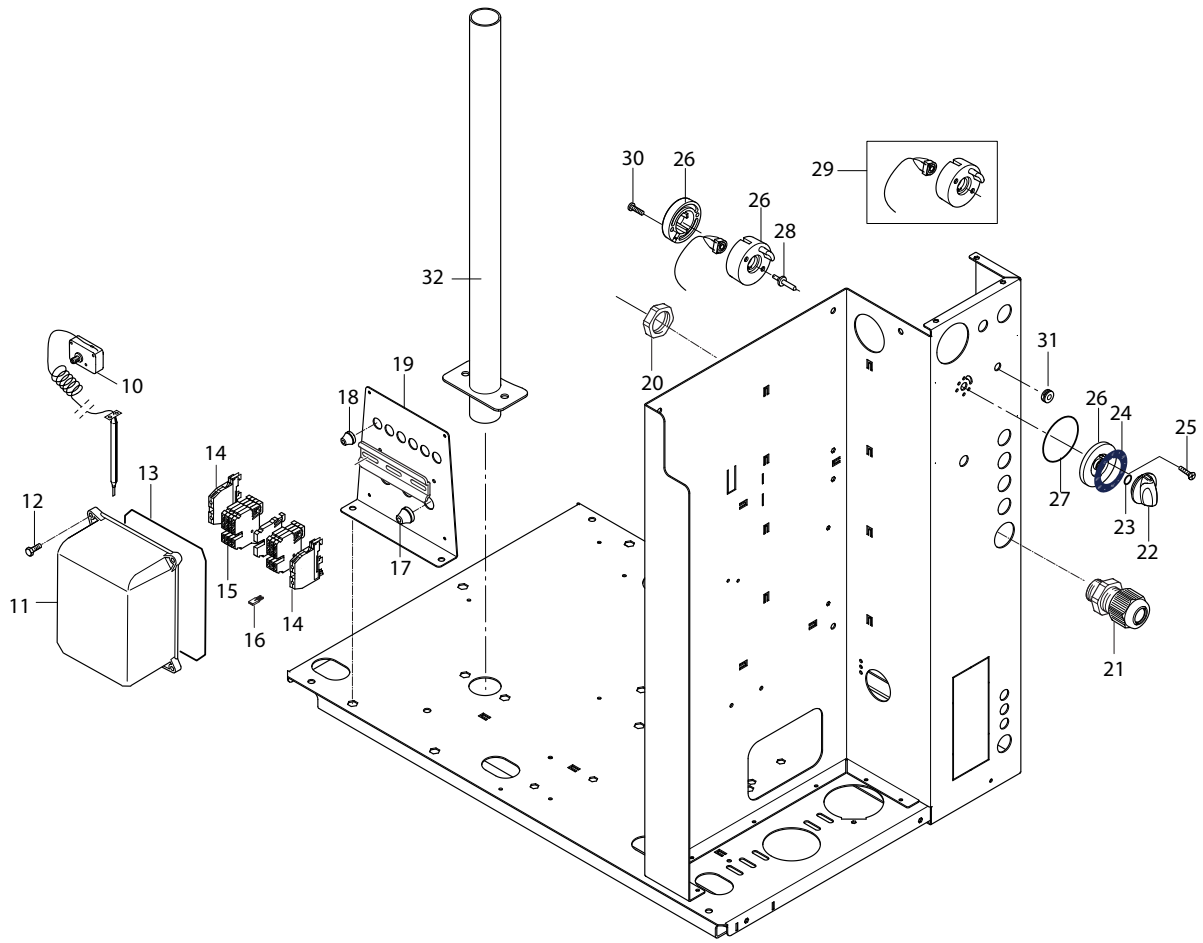

Pos.	Vare-nr	Antal	Beskrivelse	Notes
10	106268028	1	Exhaust Safety Thermostat Kit	
11	107318081	1	COVER FOR EL-BOX SOLAR D+G	
12	1804822	4	SCREW TAPTITE M4X16	
13	101406054	1	Sponge Rubber Ø4 L 1M	
14	3817483	2	Klemmerække, Jord	
15	103821920	12	WIRE TERMINAL	
16	103821923	1	JUMPER 2-POL.	
17	3803772	3	CABLE GROMMET TET 7-10C	
18	3803764	6	Pakdåse Tet 5-7C	
19	107318082	1	BRACKET FOR EL-BOX	
20	103821842	1	Møtrik M40X1,5	
21	103821831	1	Kabelbøsning	
22	909100204	1	Drejeknap	
23	9868	1	O-ring 10.0X2.5	
24	107319070	1	LABEL TEMP. SCALA 30-99DGC	
25	101814714	2	SCREW WN 1423 K40X16	
26	107313045	1	Sokkel For Drejeknap (Ter Mo)	
27	3001443	1	O-RING 60.0X2.62 NITRIL 70SH	
28	301000636	1	Aksle	
29	101118156	1	POTENTIOMETER KIT FOR SOLAR BOOSTER	
30	1814598	2	Skruer	
31	5172	1	RUBBER BUSH	
32	107313052	1	CENTRAL TUBE