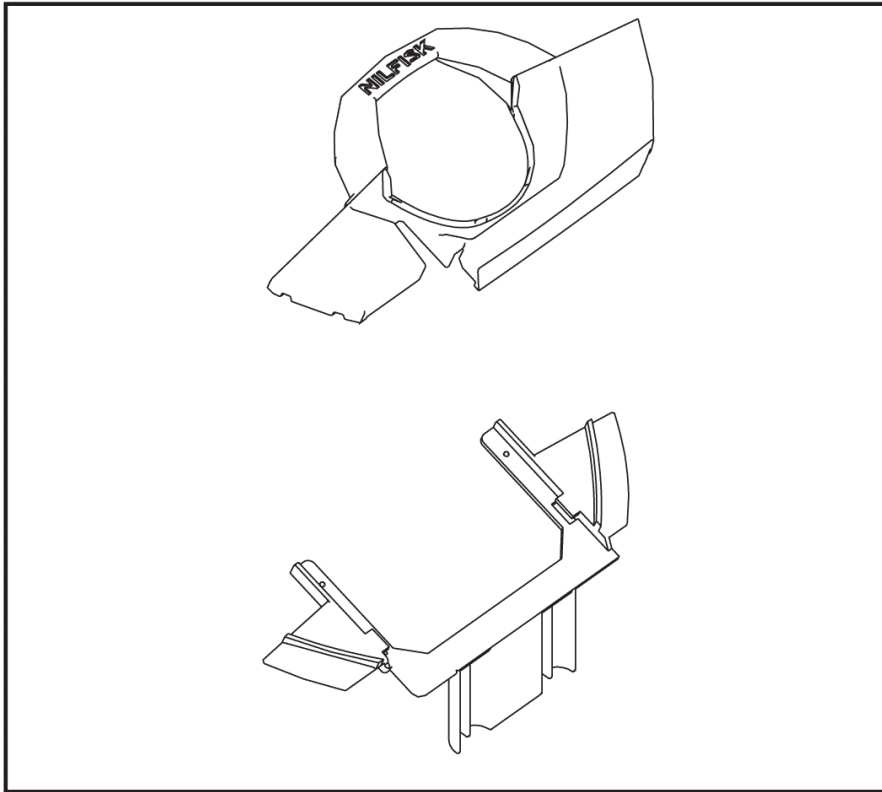

## Part Notes:

- [1] - ALTERNATIVE USE PN 128350023  
 [2] - STOCK COVERS GUARANTEE

1

---

Pos.	Vare-nr	Antal	Beskrivelse	Notes
1	78602704	1	Pose Holder - Coupe Neo	

Pos.	Vare-nr	Antal	Beskrivelse	Notes
1	78602370	1	Body Base Compl - Coupe Special - Green	[1]
1	78602310	1	Underdel Kompl. Silver Coupé	[1]
1	78602371	1	BODY BASE COMPL - COUPE OCEAN - BLUE WHE	[1]
1	78602320	1	Body Base Comp. Coupe Xtr A - Blue Wheel	[1]
1	78602300	1	Beholder Komplet	[1]
2	128350025	1	REAR WHEEL KIT 2 PCS BLACK	
2	128350026	1	REAR WHEEL KIT 2 PCS WHITE	
2	78602718	1	Rear Wheel Kit 2 Pcs Coup E Neo Orange	[2]
2	78602713	1	Rear Wheel Kit 2 Pcs Coup E Neo Silver	
2	78602711	1	Rear Wheel Kit 2 Pcs Coup E Neo Red	
2	78602714	1	Rear Wheel Kit 2 Pcs Coup E Neo Blue	[2]
3	31000901	1	SWIVEL WHEEL COUPE NEO	