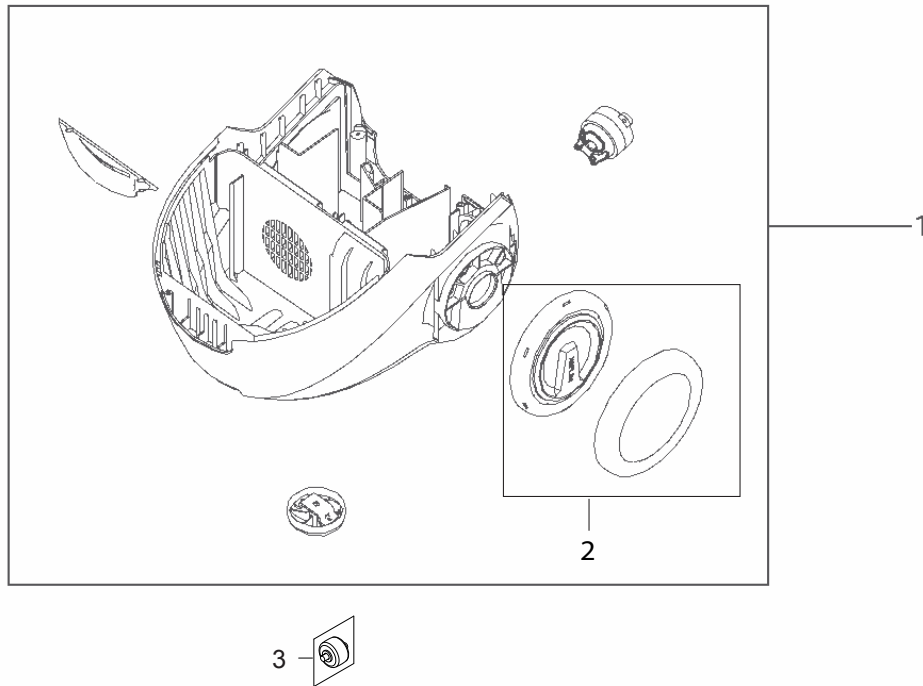

## Part Notes:

- [1] - ALTERNATIVE USE PN 128350023  
 [2] - STOCK COVERS GUARANTEE

1

---

Pos.	Vare-nr	Antal	Beskrivelse	Notes
1	78602704	1	Pose Holder - Coupe Neo	

Pos.	Vare-nr	Antal	Beskrivelse	Notes
1	78602370	1	Body Base Compl - Coupe Special - Green	[1]
1	78602310	1	Underdel Kompl. Silver Coupé	[1]
1	78602371	1	BODY BASE COMPL - COUPE OCEAN - BLUE WHE	[1]
1	78602320	1	Body Base Comp. Coupe Xtr A - Blue Wheel	[1]
1	78602300	1	Beholder Komplet	[1]
2	128350025	1	REAR WHEEL KIT 2 PCS BLACK	
2	128350026	1	REAR WHEEL KIT 2 PCS WHITE	
2	78602718	1	Rear Wheel Kit 2 Pcs Coup E Neo Orange	[2]
2	78602713	1	Rear Wheel Kit 2 Pcs Coup E Neo Silver	
2	78602711	1	Rear Wheel Kit 2 Pcs Coup E Neo Red	
2	78602714	1	Rear Wheel Kit 2 Pcs Coup E Neo Blue	[2]
3	31000901	1	SWIVEL WHEEL COUPE NEO	