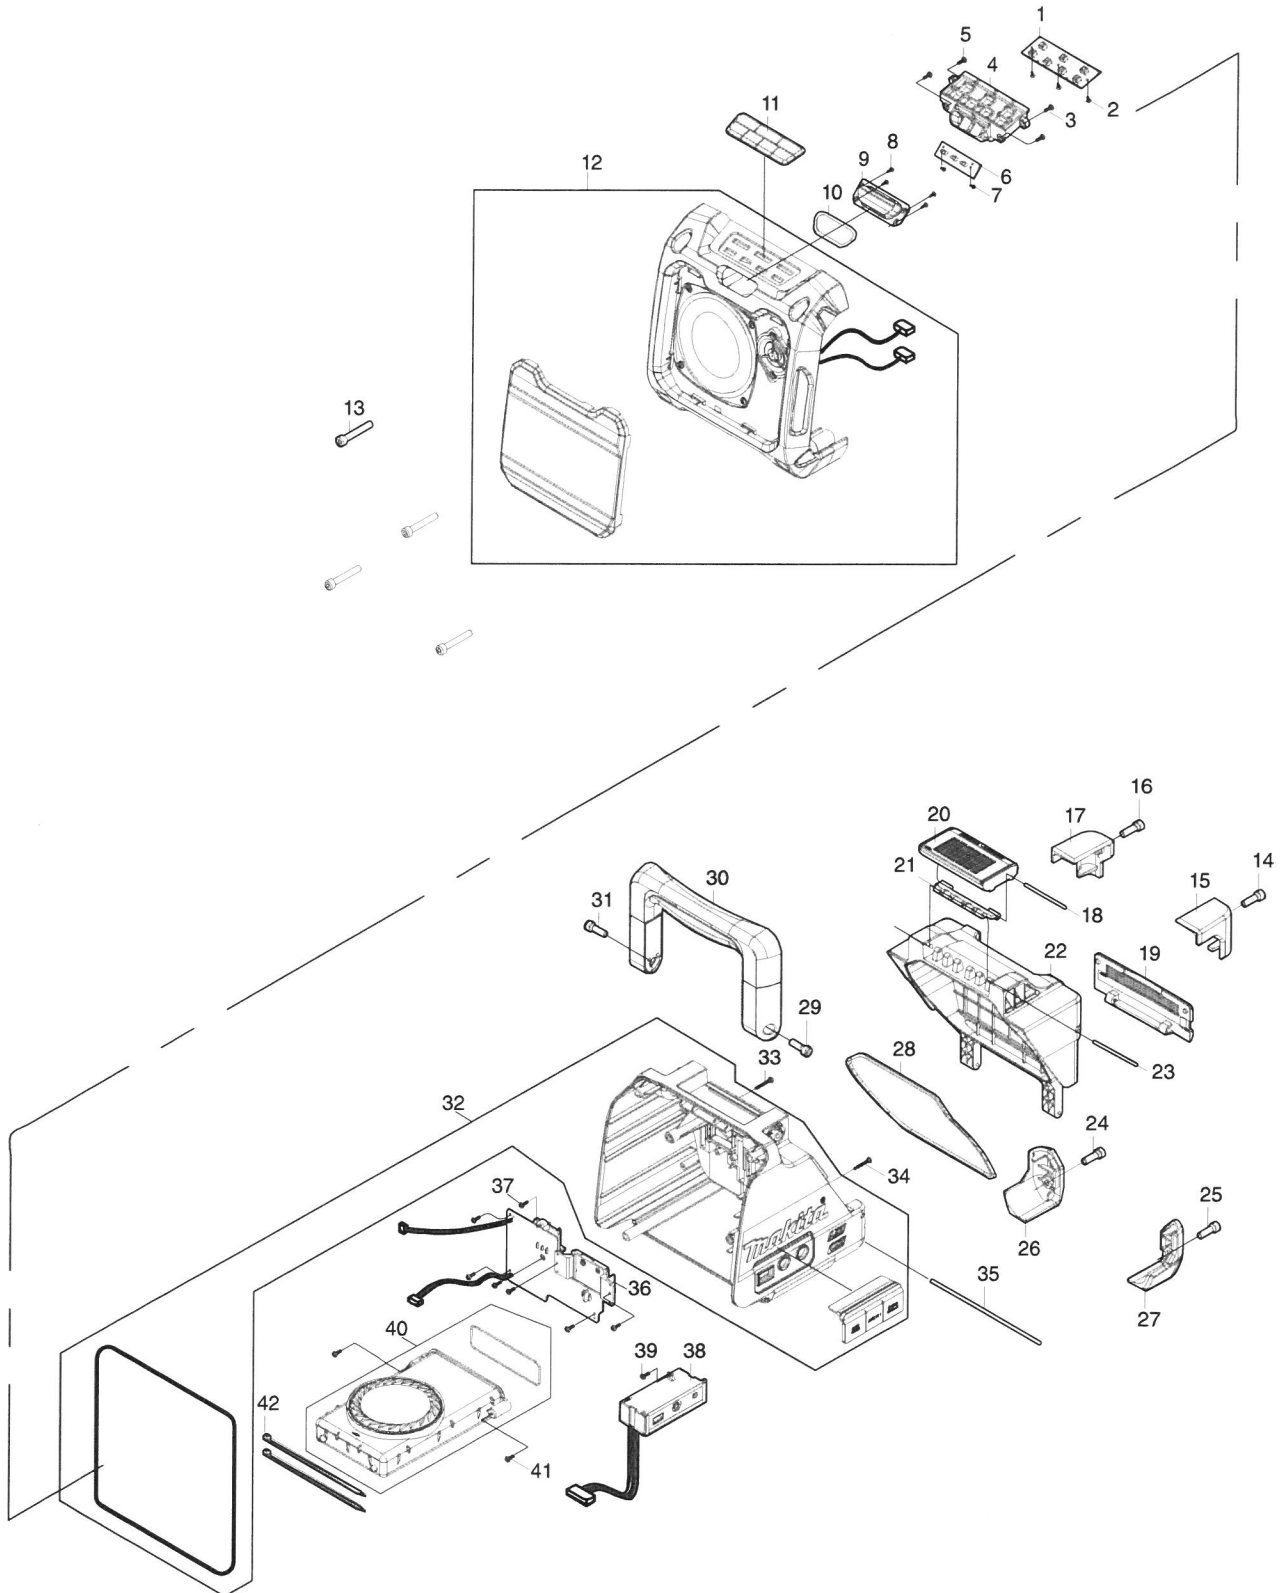

# Modelnummer DMR200 CORDLESS JOB SITE SPEAKER

Artikel	Reserveid	Beskrivelse	I/C	Qty	N/O	Opt. 1	Opt. 2	Note
001	SE00000519	PCB B ASS'Y(KEY BOARD) 07BB3A1		1				
002	SE00000520	SCREW PTPW 2X6(NI) 29S15106002		3				
003	SE00000521	SCREW PTB 3X8(ZK) 29S16308001		2				
004	SE00000522	RUBBER KEY HOLDER 2000B300100		1				
005	SE00000521	SCREW PTB 3X8(ZK) 29S16308001		2				
006	SE00000523	PCB A LED ASS'Y 09DB3A1		1				
007	SE00000520	SCREW PTPW 2X6(NI) 29S15106002		2				
008	SE00000520	SCREW PTPW 2X6(NI) 29S15106002		4				
009	SE00000524	LED LENS 3290B30000010		1				
010	SE00000525	LED LENS PACKING 2400B300500		1				
011	SE00000526	RUBBERE KEY 3100B30000010		1				
012	SE00000527	FRONT CABINET ASS'Y-BLUE 01FB3		1				
C10	SE00000529	SPEAKER GRILL 3230B30000010		1				
013	SE00000530	SCREW PTHE 6X37(CR) 29S1793701		4				
014	SE09176166	HEX SCREW M6X16		1				
015	SE00000531	BATTERY BUMPER R 3163B30000010		1				
016	SE09176166	HEX SCREW M6X16		1				
017	SE00000532	BATTERY BUMPER L 3162B30000010		1				
018	SE00000533	PIN D2X88 2100B300100		1				
019	SE00000534	PHONE COVER ASS'Y 011B3A5		1				
020	SE00000535	LOCKER COVER 3121B30000010		1				
021	SE00000536	LOCKER HINGE 3300B30000010		1				
022	SE00000537	BATTERY COVER (BLUE) 3120B3000		1				
023	SE00000539	PIN D2X77 2100B300200		1				
024	SE09176166	HEX SCREW M6X16		1				
025	SE09176166	HEX SCREW M6X16		1				
026	SE00000540	REAR BUMPER L 3160B30000010		1				
027	SE00000541	REAR BUMPER R 3161B30000010		1				
028	SE00000542	BATTERY PACKING 2400B300200		1				
029	SE09176166	HEX SCREW M6X16		1				
030	SE00000543	HANDLE ASS'Y-BLUE 01HB3A1		1				
031	SE09176166	HEX SCREW M6X16		1				
032	SE00000545	REAR ASS'Y BLUE 01RB3A1		1				
C10	SE00000547	JACK RUBBER COVER 3126B3000001		1				
C20	SE024PC040	PACKING		1				
033	SE00000548	SCREW PTB 3X20(ZK) 29S09990047		1				
034	SE00000548	SCREW PTB 3X20(ZK) 29S09990047		1				
035	SE00000549	BATTERY COVER FIXER PIN 2100b3		1				
036	SE00000552	PCB A ASS'Y OTHERS 07AB3A3		1				
037	SE00000521	SCREW PTB 3X8(ZK) 29S16308001		7				
038	SE00000553	JACK HOLDER ASS'Y-BLUE 011B3A1		1				
039	SE00000521	SCREW PTB 3X8(ZK) 29S16308001		1				
040	SE00000555	MOBILE-PHONE-CASE ASS'Y 011B3A		1				
C10	SE00000556	PHONE CASE PACKING 2400B300400		1				
041	SE00000557	SCREW PTPW 3X10(ZK) 29S1531000		2				
042	SE00000195	W/TIES 100MM		2				
A01	SE00000501	AC ADAPTER (CE) 3A8A12C133B11		1				