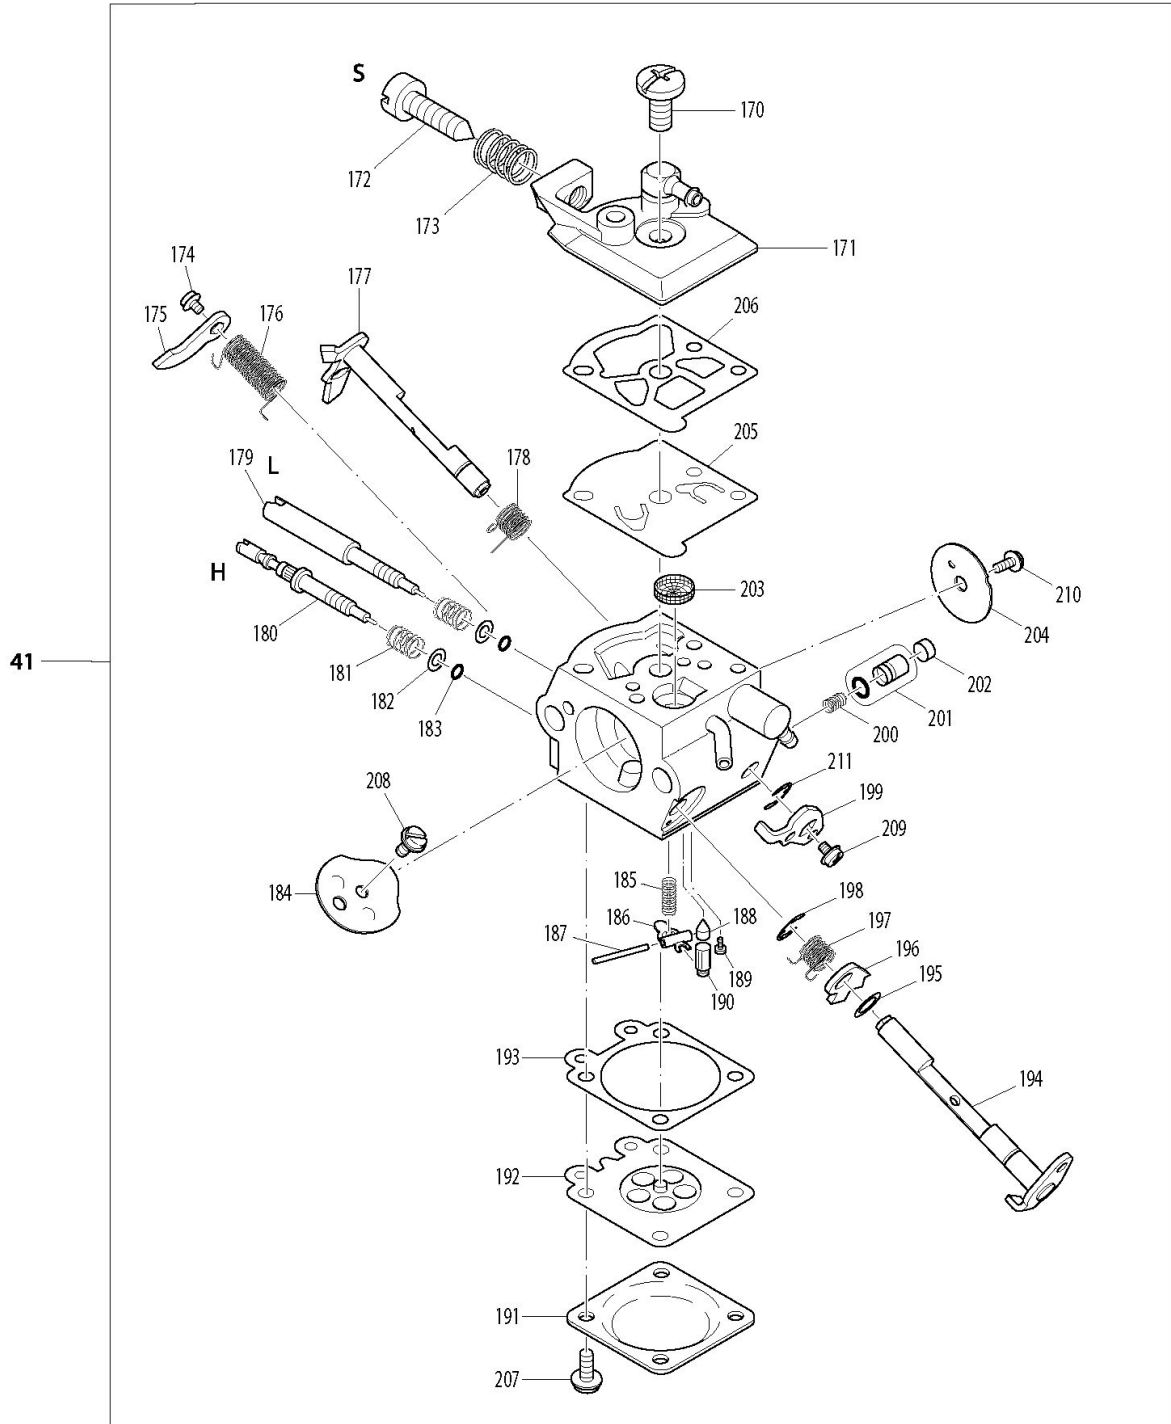

41

Nr.	Reservedelsnr.	Navn
170	ZJ17004010	SCREW (PUMP COVER)
171	ZJ0K017704	COVER KIT, PUMP
172	WJ00096369	JUSTERSKRUE (EA3201S35)
173	WJ00098356	FJEDER (EA3201S35)
174	ZJ17103004	SCREW
175	ZJ00042706	LEVER, CHOKE
176	ZJ00013113	SPRING,RETURN
177	ZJ0A011716	SHAFT ASS'Y, THROTTLE
178	ZJ00013039	SPRING, THROTTLE RETURN
179	ZJ00031706	SCREW, IDLE MIXTURE
180	ZJ00030706	SCREW, MAIN MIXTURE
181	WJ00098404	FJEDER (EA3201S35)
182	WJ00136152	SKIVE (EA3201S)
183	WJ00016105	O-RING (EA3201S35)
184	ZJ00043701	VALVE, CHOKE
185	ZJ00019009	SPRING, METERING LEVER
186	ZJ00020012	LEVER, METERING
187	ZJ00021001	PIN
188	ZJ00018004	VALVE, INLET NEEDLE
189	ZJ14803006	SCREW
190	WJ00088271	STIFT (EA3201S35)
191	ZJ00028704	COVER, METERING
192	ZJ0A015049	DIAPHRAGM ASS'Y, METERING
193	ZJ00016019	GASKET,METERING CHAMBER
194	ZJ0A041704	SHAFT ASS'Y,CHOKE
195	ZJ00026037	WASHER
196	ZJ00042703	LEVER,CHOKE
197	ZJ00013149	SPRING,CHOKE RETURN
198	ZJ19510040	E-RING
199	ZJ00012705	LEVER,THROTTLE
200	ZJ00054057	SPRING
201	ZJ0K053049	PLUNGER KIT
202	ZJ00005048	PLUG,ACC POCKET
203	ZJ00004011	STRAINER
204	ZJ00014040	VALVE,THROTTLE
205	ZJ00015050	DIAPHRAGM,PUMP
206	ZJ00016033	GASKET,PUMP
207	ZJ17203006	SCREW (WITH SERRATION)
208	ZJ00000001	SCREW
209	ZJ17103004	SCREW
210	ZJ00000001	SCREW
211	WJ00001673	LÅSERING (EA3201S)