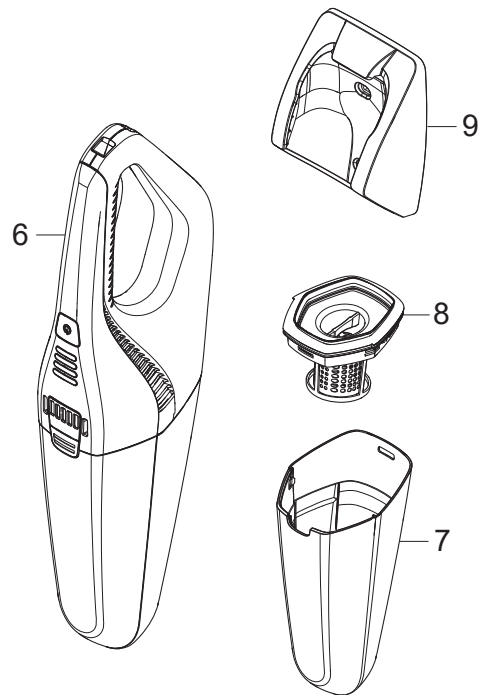

PARTS LIST

2019.08.23

TABLE OF CONTENTS

Overview1

Pos.	Vare-nr	Antal	Beskrivelse	Notes
1	128389240	1	NOZZLE 20V COMPLETE BLUE	
1	128389241	1	NOZZLE 20V COMPLETE BLACK	
1	128389242	1	NOZZLE 20V COMPLETE WHITE	
1	128389243	1	NOZZLE 28V COMPLETE BLUE	
1	128389278	1	NOZZLE 28V COMPLETE BLACK	
1	128389244	1	NOZZLE 28V COMPLETE WHITE	
1	128389245	1	NOZZLE 36V COMPLETE BLACK	
1	128389246	1	NOZZLE 36V COMPLETE WHITE	
1	128389247	1	NOZZLE 36V COMPLETE RED	
2	128389248	1	LID FOR NOZZLE BLUE	
2	128389249	1	LID FOR NOZZLE BLACK	
2	128389250	1	LID FOR NOZZLE WHITE	
2	128389251	1	LID FOR NOZZLE RED	
3	128389252	1	BRUSH KIT	
4	128389253	1	2X BIG WHEELS	
5	128389254	1	2X SMAL WHEELS	
6		1	See part list for Quick	[1]
7	128389264	1	DUST CONTAINER BLUE WITHOUT PRINTING	
7	128389265	1	DUST CONTAINER BLACK WITHOUT PRINTING	
7	128389266	1	DUST CONTAINER RED WITHOUT PRINTING	
7	128389267	1	DUST CONTAINER WHITE WITHOUT PRINTING	
8	128389268	1	FILTER MODULE	
9	128389269	1	WALL BRACKET	
10	128389270	1	ADAPTER 100V-240V 50/60HZ FOR 20V EU	
10	128389271	1	ADAPTER 100V-240V 50/60HZ FOR 20V UK	
10	128389272	1	ADAPTER 100V-240V 50/60HZ FOR 28V EU	
10	128389273	1	ADAPTER 100V-240V 50/60HZ FOR 28V UK	
10	128389274	1	ADAPTER 100V-240V 50/60HZ FOR 36V EU	
10	128389275	1	ADAPTER 100V-240V 50/60HZ FOR 36V UK	

Part Notes:

[1] - Overview