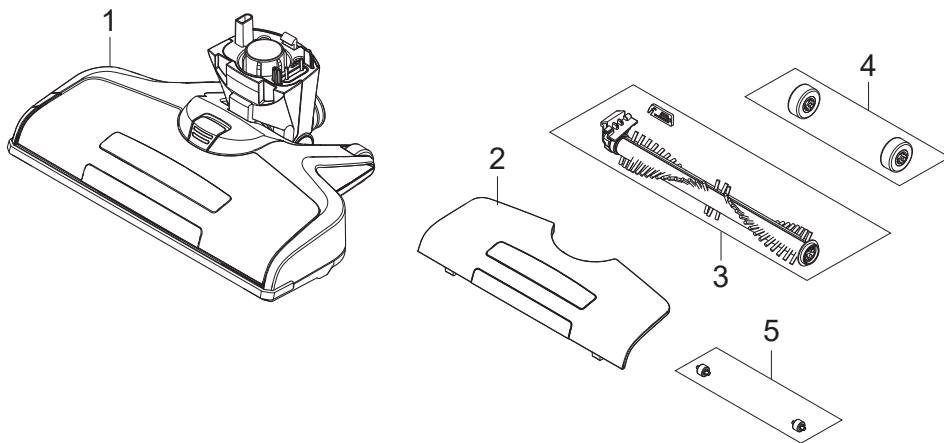

PARTS LIST

2019.08.23

TABLE OF CONTENTS

Overview1

Pos.	Vare-nr	Antal	Beskrivelse	Notes
1	128389240	1	NOZZLE 20V COMPLETE BLUE	
1	128389241	1	NOZZLE 20V COMPLETE BLACK	
1	128389242	1	NOZZLE 20V COMPLETE WHITE	
1	128389243	1	NOZZLE 28V COMPLETE BLUE	
1	128389278	1	NOZZLE 28V COMPLETE BLACK	
1	128389244	1	NOZZLE 28V COMPLETE WHITE	
1	128389245	1	NOZZLE 36V COMPLETE BLACK	
1	128389246	1	NOZZLE 36V COMPLETE WHITE	
1	128389247	1	NOZZLE 36V COMPLETE RED	
2	128389248	1	LID FOR NOZZLE BLUE	
2	128389249	1	LID FOR NOZZLE BLACK	
2	128389250	1	LID FOR NOZZLE WHITE	
2	128389251	1	LID FOR NOZZLE RED	
3	128389252	1	BRUSH KIT	
4	128389253	1	2X BIG WHEELS	
5	128389254	1	2X SMAL WHEELS	
6		1	See part list for Quick	[1]
7	128389264	1	DUST CONTAINER BLUE WITHOUT PRINTING	
7	128389265	1	DUST CONTAINER BLACK WITHOUT PRINTING	
7	128389266	1	DUST CONTAINER RED WITHOUT PRINTING	
7	128389267	1	DUST CONTAINER WHITE WITHOUT PRINTING	
8	128389268	1	FILTER MODULE	
9	128389269	1	WALL BRACKET	
10	128389270	1	ADAPTER 100V-240V 50/60HZ FOR 20V EU	
10	128389271	1	ADAPTER 100V-240V 50/60HZ FOR 20V UK	
10	128389272	1	ADAPTER 100V-240V 50/60HZ FOR 28V EU	
10	128389273	1	ADAPTER 100V-240V 50/60HZ FOR 28V UK	
10	128389274	1	ADAPTER 100V-240V 50/60HZ FOR 36V EU	
10	128389275	1	ADAPTER 100V-240V 50/60HZ FOR 36V UK	

Part Notes:

[1] - Overview