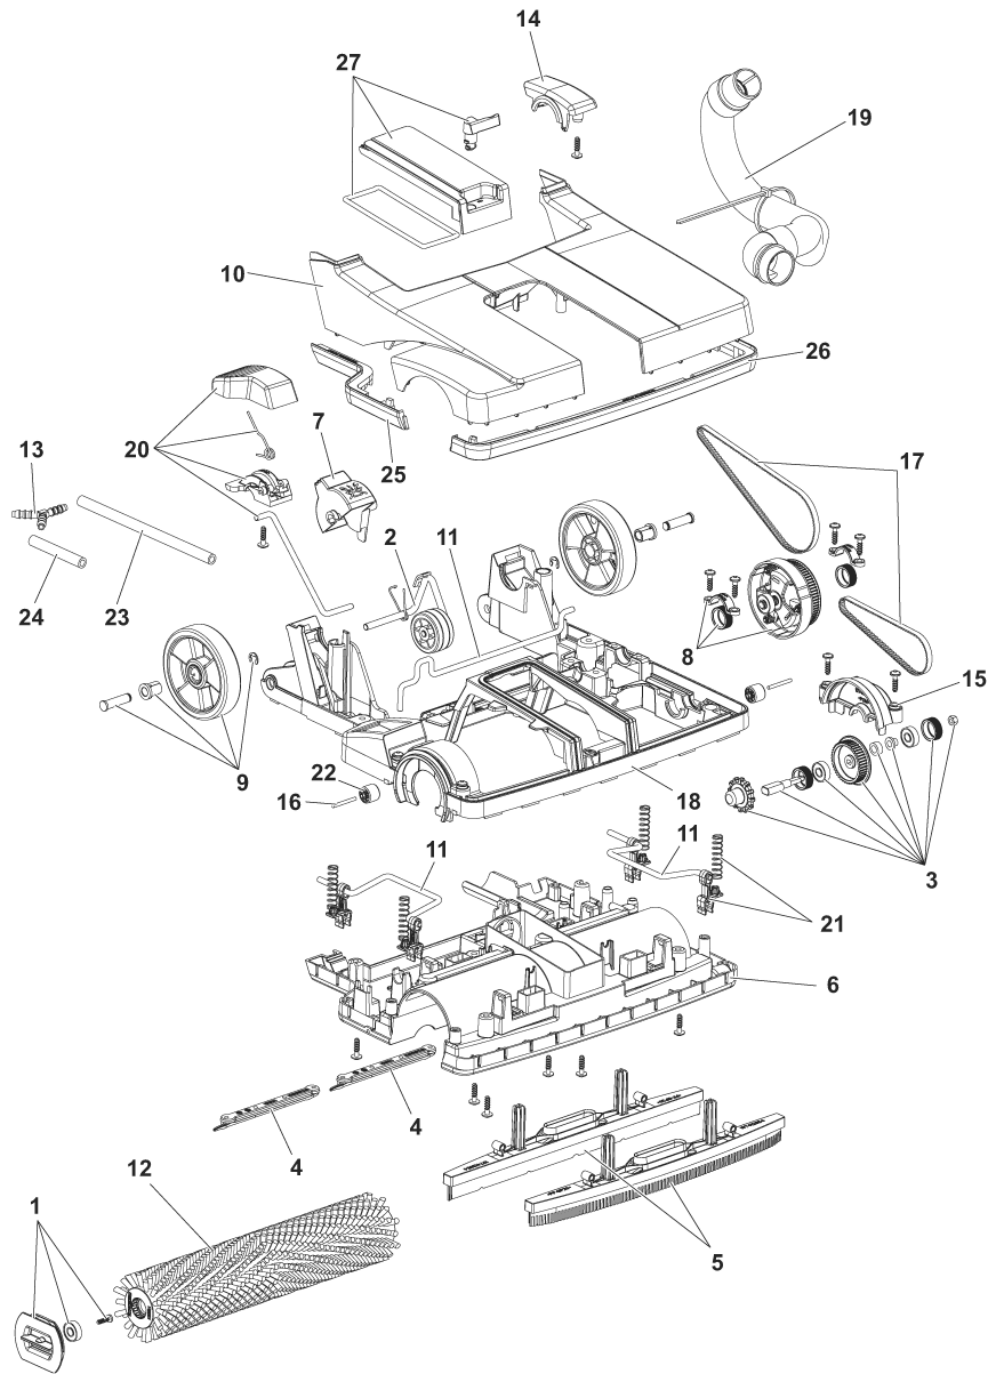

# TABLE OF CONTENTS

---

GENERAL VIEW .....	1
NOZZLE HEAD .....	3
BODY .....	5
RECOVERY TANK .....	7
SOLUTION TANK .....	9
HANDLE .....	11
WIRING DIAGRAM .....	13
RECOMMENDED PARTS .....	15

Pos.	Vare-nr	Antal	Beskrivelse	Notes
1		1	NOZZLE HEAD CPL	[1]
2		1	BODY CPL. NILFISK 230V	[2]
3		1	HANDLE CPL. NILFISK	[3]
4	107411864	1	Ekstern sugeslange kit	[4]
5	107418023	1	TUBE HOLDER	
6	107411865	1	Tæppe kit	[5]
7	107414568	1	Opbevaringsnet kit	[5]
8	107413490	1	Aftagelig ledning 10 m	[5]
9	107414842	1	Aftagelig ledning 15 m	[5]
10	107414843	1	DETACHABLE CORD 15M GB	[5]
11	107416428	1	DETACHABLE CORD 10M US	[6]
12	107416424	1	DETACHABLE CORD 15M US	[6]

## Part Notes:

- [1] - NOZZLE HEAD
- [2] - BODY
- [3] - HANDLE
- [4] - OPTIONAL
- [5] - OPTIONAL - NOT SHOWN
- [6] - US VERSION - NOT SHOWN

# NOZZLE HEAD

SC100 E NIL

2017.11.02

2018.11.29

Pos.	Vare-nr	Antal	Beskrivelse	Notes
1	107413503	1	KEY LOCK BRUSH JET BLACK	
2	107413471	1	AXLE HIGHT ADJUSTMENT ROLLER	
3	107413495	1	BRUSH MOUNTING	
4	107413493	2	DOSING BRIDGE	
5	107411867	1	Sugefod kit 321 mm	[1]
5	107411868	1	Tæppe kit sugefod 321 mm	[1]
7	107413522	1	SQUEEGEE PEDAL JET BLACK	
8	107413487	1	CLUTCH OVERLOAD CPL	
9	107413515	1	REAR WHEEL D90 WITH AXLE CPL.	
11	107413520	1	SQUEEGEE LIFTER	
12	107411860	1	Cylinderbørste medium PPL hvid 310 mm	[1]
12	107411861	1	Cylinderbørste hård PPL sort 310 mm	[1]
12	107411862	1	Cylinderbørste mikrofiber 310 mm	[1]
12	107411863	1	Cylinderbørste tæppe 310 mm	[1]
14	107414818	1	BEARING COVER LEFT	
15	107413476	1	BRUSH BEARING COVER	
17	107413477	1	BANDO BELT BRUSH	
19	107413478	1	HOSE AIRCHANNEL	
20	107413512	1	PARKING PEDAL ORANGE	
21	107413521	4	SQUEEGEE LIFTER BODY	
27	107413488	1	COVER FOR SQUEEGEE CHANNEL JET	
K1	107413509	1	NOZZLE HEAD	[2]
K2	107413525	1	TOP COVER CHASSIS GREY	[3]
K3	9100002949	1		