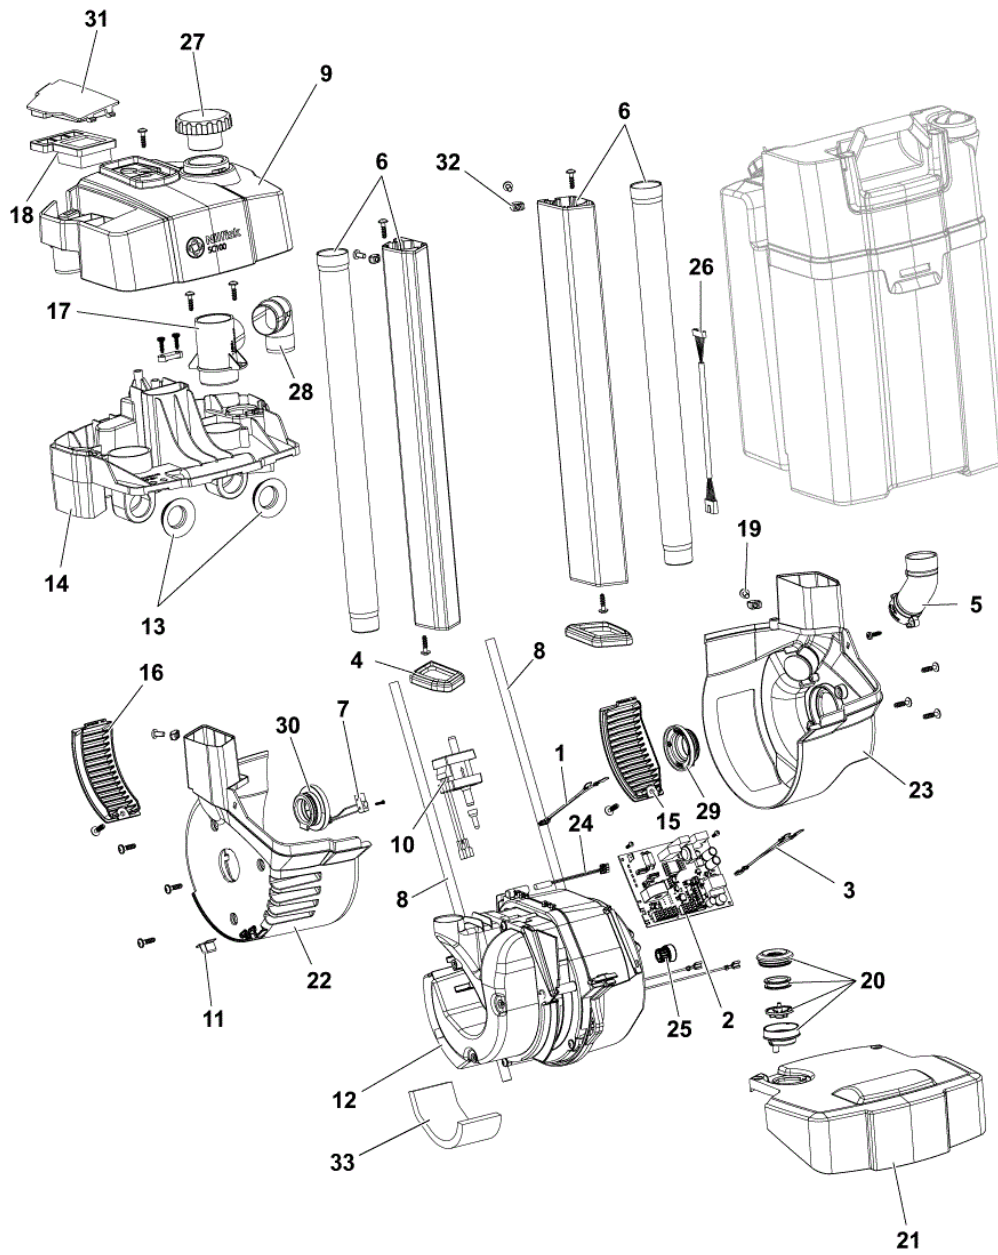

Pos.	Vare-nr	Antal	Beskrivelse	Notes
1	107414819	1	WIRE FOR PUMP	
2	107413511	1	PCBA DELTA UP 220-240V	
3	107414814	1	WIRE W.FASTONS	
4	107414820	2	SEALING LEFT RIGHT	
5	107413479	1	BEND FOR SUCTION HOSE	
6	107414816	2	PROFIL ALUMINIUM WITH TUBES	
7	107414815	1	PARKING SWITCH	
8	107413523	1	SILICONE HOSE 10X6	
10	107413492	1	DOSING PUMP NILFISK	[1]
10	107416430	1	DOSING PUMP ADVANCE	[2]
12	107413507	1	MOTOR HOUSING	[3]
12	107416434	1	MOTOR HOUSING US	[2]
13	107413499	1	GASKET IN/OUT	
18	107413496	1	FILTER	
19	107413508	1	M5X10 BOLT	
20	107413497	1	Filter & pakning rentvandstank	
21	107414821	1	TOP COVER BASE SC100	[3]
21	107416439	1	TOP COVER BASE ADVANCE	[2]
24	107413533	1	WIRE W. JST3POL	
25	107413535	1	COG WHEEL M3 14T	
26	107413481	1	CABLE F.USER INTERFACE	
27	107413486	1	CAP FOR SPOT CLEANING BLACK	
31	107413504	1	LID FOR FILTER GREY	
32	107413529	1	T-NUT M5	
33	107414825	1	SOUND INSULATION PLATE KIT	
K1	107416425	1	BODY RIGHT RAL 7016	[4]
K2	107416426	1	BODY LEFT RAL 7016	[5]
K3	107413498	1	FLOW BASE RAL 7016	[6]
K3	107416431	1	FLOW BASE RAL 7016 US	[7]

Part Notes:

- [1] - EU VERSION - SEE TSB-FC-2016-071
- [2] - US VERSION
- [3] - EU VERSION
- [4] - NOT SHOWN - ITEMS No. 11-16-22-30
- [5] - NOT SHOWN - ITEMS No. 5-15-23-29
- [6] - NOT SHOWN - EU VERSION -ITEMS No. 9-14-17-28
- [7] - NOT SHOWN - US VERSION -ITEMS No. 9-14-17-28