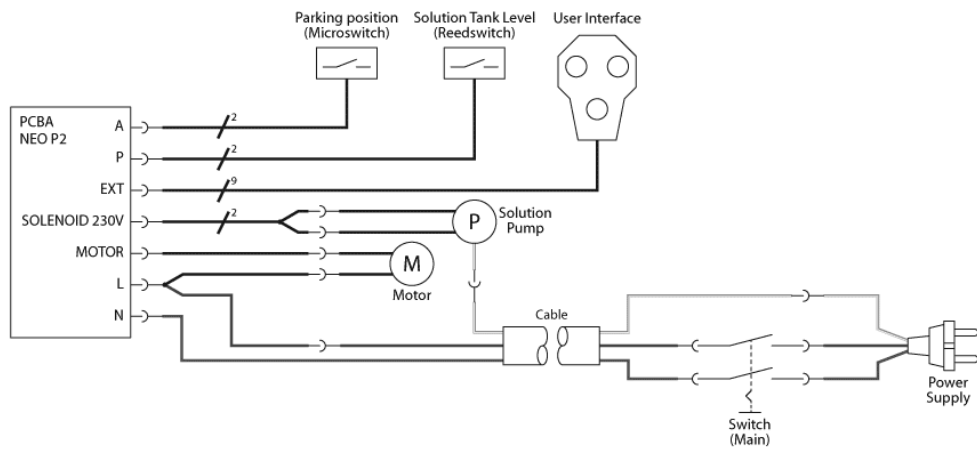

Pos.	Vare-nr	Antal	Beskrivelse	Notes
1	107413511	1	PCBA DELTA UP 220-240V	
2	107414815	1	PARKING SWITCH	
3	107413492	1	DOSING PUMP NILFISKDOSING PUMP, NILFISK	
4	107413510	1	NILFISK USER INTERFACE	
5	107413516	1	SWITCH MAINSWITCH, MAIN	
6	107413507	1	MOTOR HOUSING	
7	107413533	1	WIRE W. JST3POL	
8	107418112	1	DETACHABLE CORD 10M AU/NZ	
8	107414842	1	Aftagelig ledning 15 m	
8	107414843	1	DETACHABLE CORD 15M GB