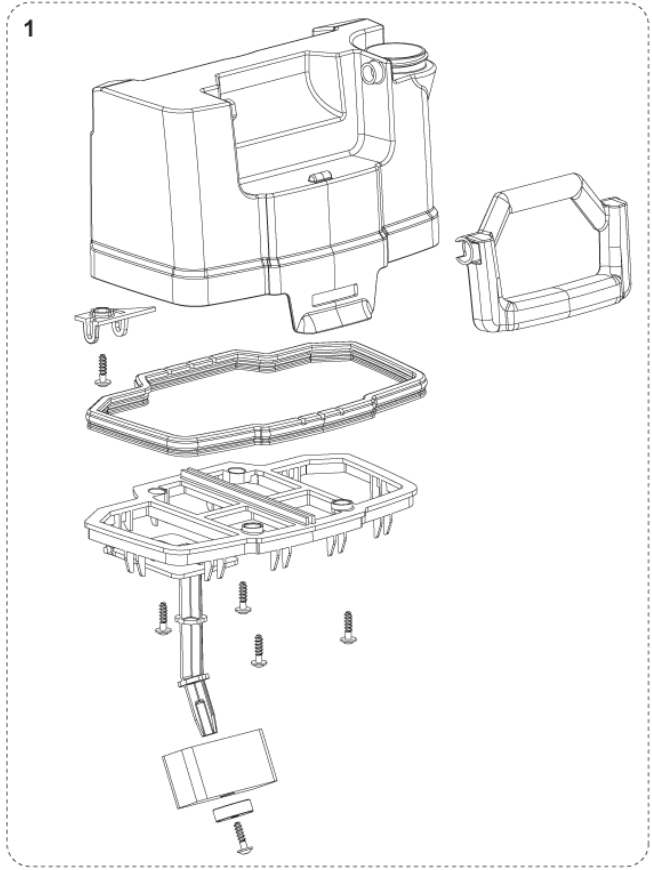

RECOVERY TANK

SC100 E NIL

2017.11.02

2016.05.24

Pos.	Vare-nr	Antal	Beskrivelse	Notes
1	107413527	1	TOP RECOVERY TANK GREY	
2	107413484	1	CAP FOR RECOVERY TANK	
3	107413513	1	RECOVERY TANK GREY