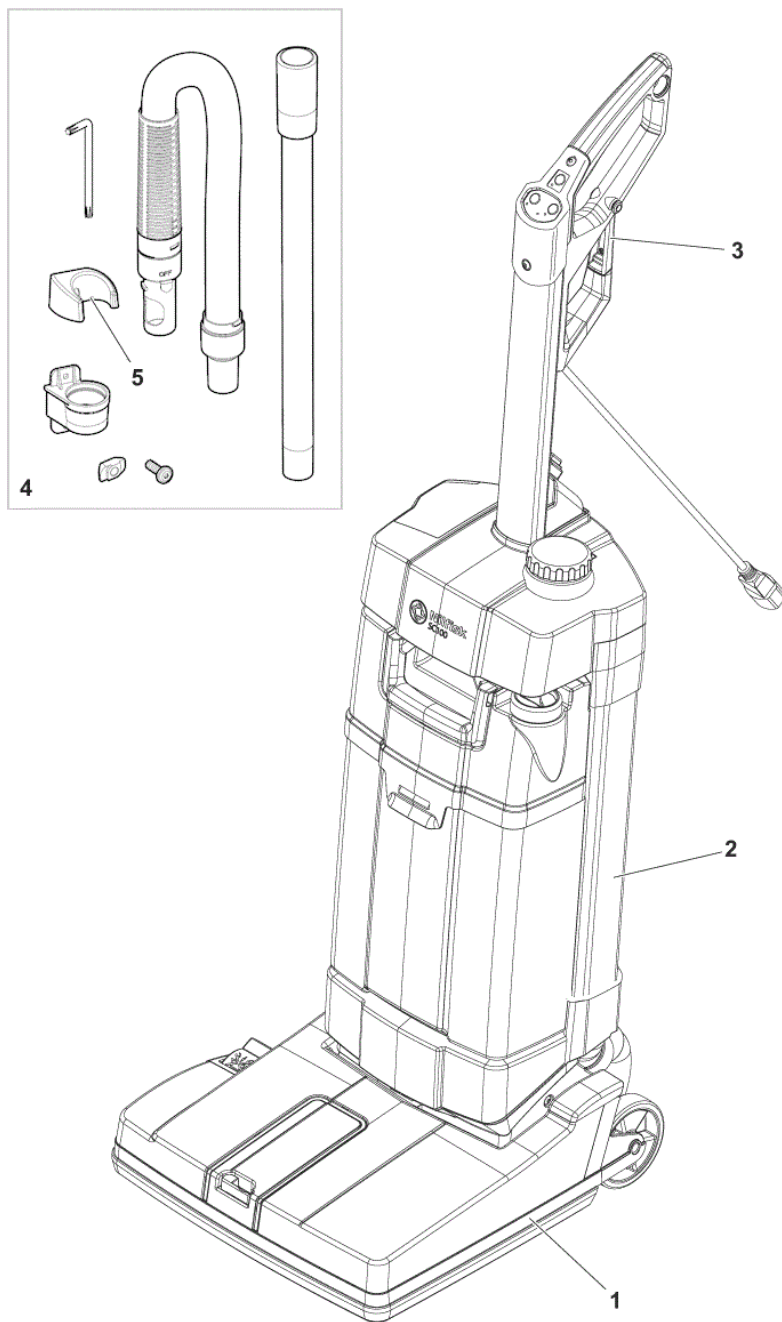

# TABLE OF CONTENTS

---

GENERAL VIEW .....	1
NOZZLE HEAD .....	3
BODY .....	5
RECOVERY TANK .....	7
SOLUTION TANK .....	9
HANDLE .....	11
WIRING DIAGRAM .....	13
RECOMMENDED PARTS .....	15

Pos.	Vare-nr	Antal	Beskrivelse	Notes
1		1	NOZZLE HEAD CPL	[1]
2		1	BODY CPL. NILFISK 230V	[2]
3		1	HANDLE CPL. NILFISK	[3]
4	107411864	1	Ekstern sugeslange kit	[4]
5	107418023	1	TUBE HOLDER	
6	107411865	1	Tæppe kit	[5]
7	107414568	1	Opbevaringsnet kit	[5]
8	107413490	1	Aftagelig ledning 10 m	[5]
9	107414842	1	Aftagelig ledning 15 m	[5]
10	107414843	1	DETACHABLE CORD 15M GB	[5]
11	107416428	1	DETACHABLE CORD 10M US	[6]
12	107416424	1	DETACHABLE CORD 15M US	[6]

# NOZZLE HEAD

SC100 E NIL

2017.11.02

2018.11.29

Pos.	Vare-nr	Antal	Beskrivelse	Notes
1	107413503	1	KEY LOCK BRUSH JET BLACK	
2	107413471	1	AXLE HIGHT ADJUSTMENT ROLLER	
3	107413495	1	BRUSH MOUNTING	
4	107413493	2	DOSING BRIDGE	
5	107411867	1	Sugefod kit 321 mm	[1]
5	107411868	1	Tæppe kit sugefod 321 mm	[1]
7	107413522	1	SQUEEGEE PEDAL JET BLACK	
8	107413487	1	CLUTCH OVERLOAD CPL	
9	107413515	1	REAR WHEEL D90 WITH AXLE CPL.	
11	107413520	1	SQUEEGEE LIFTER	
12	107411860	1	Cylinderbørste medium PPL hvid 310 mm	[1]
12	107411861	1	Cylinderbørste hård PPL sort 310 mm	[1]
12	107411862	1	Cylinderbørste mikrofiber 310 mm	[1]
12	107411863	1	Cylinderbørste tæppe 310 mm	[1]
14	107414818	1	BEARING COVER LEFT	
15	107413476	1	BRUSH BEARING COVER	
17	107413477	1	BANDO BELT BRUSH	
19	107413478	1	HOSE AIRCHANNEL	
20	107413512	1	PARKING PEDAL ORANGE	
21	107413521	4	SQUEEGEE LIFTER BODY	
27	107413488	1	COVER FOR SQUEEGEE CHANNEL JET	
K1	107413509	1	NOZZLE HEAD	[2]
K2	107413525	1	TOP COVER CHASSIS GREY	[3]
K3	9100002949	1		