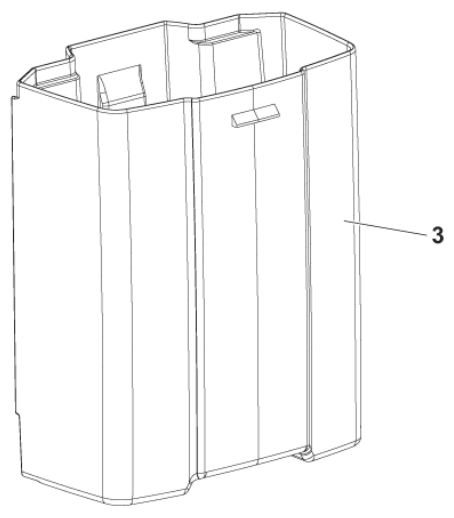

RECOVERY TANK

SC100 E NIL

2017.11.02

2016.05.24

Pos.	Vare-nr	Antal	Beskrivelse	Notes
1	107413527	1	TOP RECOVERY TANK GREY	
2	107413484	1	CAP FOR RECOVERY TANK	
3	107413513	1	RECOVERY TANK GREY