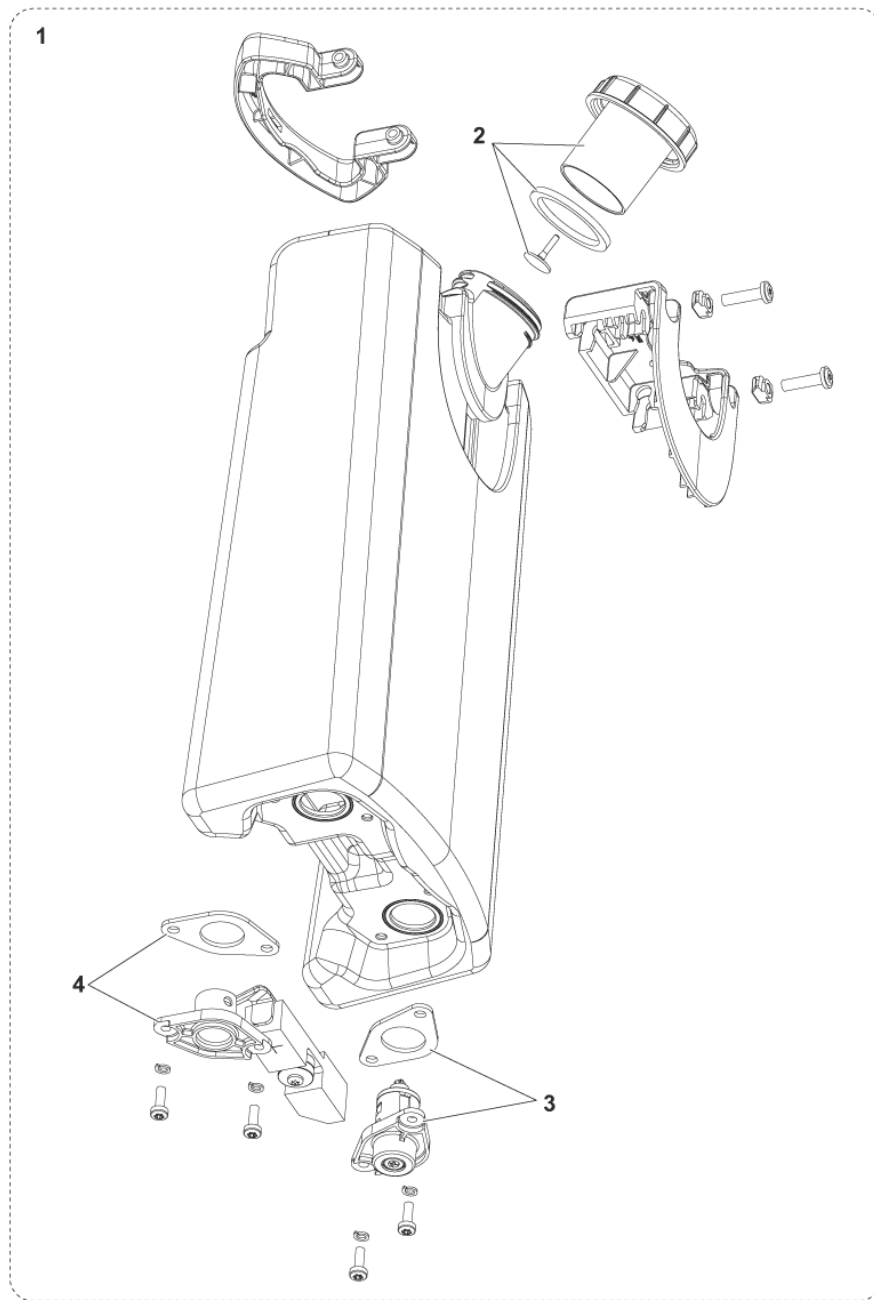

# RECOVERY TANK

SC100 E NIL

2017.11.02

2016.05.24

---

<b>Pos.</b>	<b>Vare-nr</b>	<b>Antal</b>	<b>Beskrivelse</b>	<b>Notes</b>
1	107413527	1	TOP RECOVERY TANK GREY	
2	107413484	1	CAP FOR RECOVERY TANK	
3	107413513	1	RECOVERY TANK GREY	

Pos.	Vare-nr	Antal	Beskrivelse	Notes
1	107413470	1	2 håndsbetjent håndtag	
1	107417890		2-HAND HANDLE KIT PINK	[1]
2	107413510	1	NILFISK USER INTERFACE	
3	107414817	1	WIRE MAIN SWITCH	[2]
3	107416438	1	WIRE MAIN SWITCH US	[3]
4	107413480	1	SPRING FOR HANDLE	
5	107413489	1	DETACHABLE CORD MALE PLUG	[2]
5	107416427	1	DETACHABLE CORD MALE PLUG US	[3]
6	107413472	1	ALUMINUM TUBE HANDRAIL	
7	107413501	1	HANDLE SCRUBBER NILFISK	[2]
7	107416433	1	HANDLE SCRUBBER ADVANCE	[3]
8	107413516	1	SWITCH MAIN	
9	107141838	1	SCREW K50X18 WN1451 BLACK TORX20	