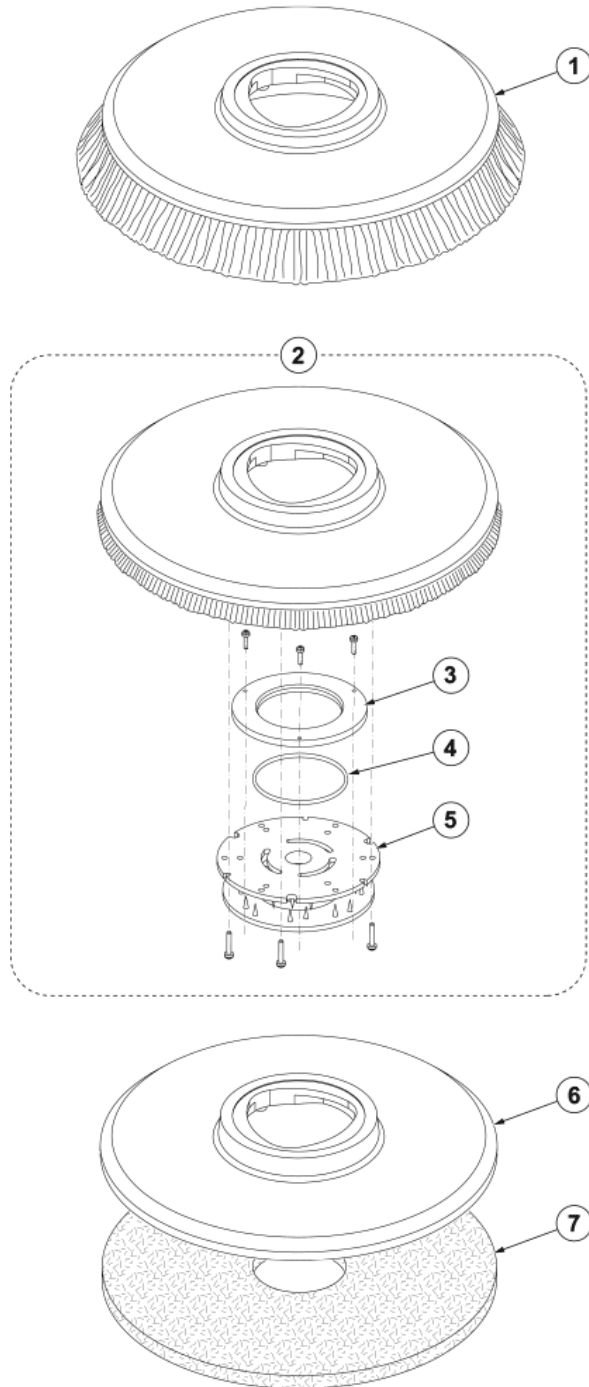

Pos.	Vare-nr	Antal	Beskrivelse	Notes
1	L08812891	1	Børste Prolene 17" Ø430 mm	[1]
1	909 5691 000	1	Børste Midlite Grit 240 17" Ø430 mm	[1]
1	909 5692 000	1	Børste Mid Grit 180 17" Ø430 mm	[1]
1	909 5693 000	1	Børste Prolite 17" Ø430 mm	[1]
1	909 5694 000	1	Børste naturhår 17" Ø430 mm	[1]
2	9100001897	1	Rondelholder 17" Ø430 mm	[1]
3	L08603966	1	Ring Nylon	
4	L08603965	1	O-RING 2.62X82.22 -3325-NBR 40SH	
5	56505195	1	Rondellås Lynkobling	
6	9100002050	1	Rondelholder 17" Ø432 mm Velcro	[1]
7	10001936	1	Eco Pad hvid 17" Ø432 mm (5 stk.)	[1]
7	10001937	1	Eco Pad lys brun 17" Ø432 mm (5 stk.)	[1]
7	10001938	1	Eco Pad sort 17" Ø432 mm (5 stk.)	[1]
7	10001939	1	Eco Pad blå 17" Ø432 mm (5 stk.)	[1]
7	10001940	1	Eco Pad grøn 17" Ø432 mm (5 stk.)	[1]
7	10001941	1	Eco Pad rød 17" Ø432 mm (5 stk.)	[1]
7	10002336	1	Eco Brilliance Pad rød 17" Ø430 (2 stk)	[1]
7	10002337	1	Eco Brilliance Pad blå 17" Ø430 (2 stk)	[1]
7	10002338	1	Eco Brilliance Pad gul 17" Ø430 (2 stk)	[1]
7	10002339	1	Eco Brilliance Pad grøn 17" Ø430 (2stk)	[1]

Part Notes:

[1] - OPTIONAL