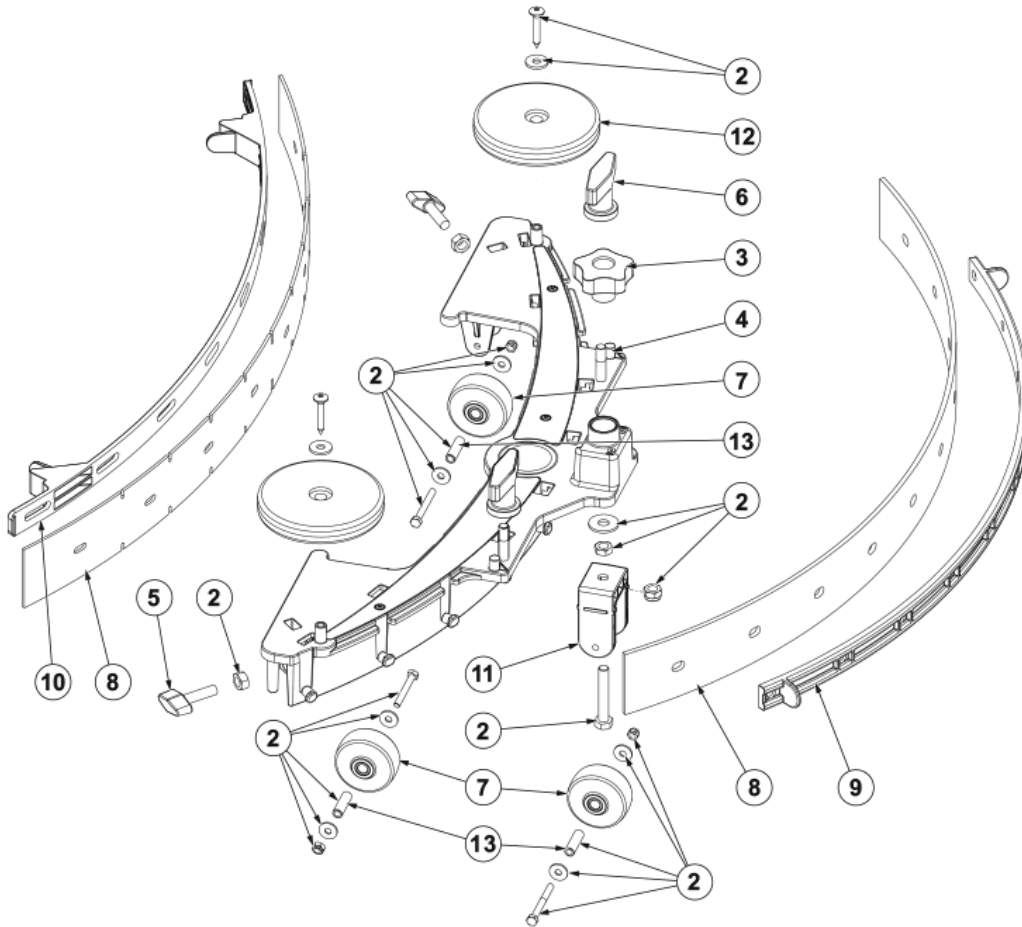

2017.11.02

2017.12.06

Pos.	Vare-nr	Antal	Beskrivelse	Notes
1	9100002475	1	HARDWARE REAR WHEELS SYSTEM KIT	
2	33023223	1	WASHER SPRING LOCK M8 DIN127B 10 PCS SET	
3	9100000902	1	BEARING FLANGE IGLIDUR 2 PCS SET	
4	9100000903	1	WASHER THRUST GTM 3254-015 SIP	
5	9100000853	1	SUPPORT LOWER F SQUEEGEE SIP	
6	9100000854	1	LEVER SQUEEGEE LIFT 2 PCS SET	
7	9100000856	1	WHEEL CASTOR D.80 2 PCS SET	
8	9100002473	1	SUPPORT ALU F REAR WHEELS-SQUEEGEE SIP	
9	33023660	2	WASHER PLAIN M8X24X2 ISO7093 5 PCS SET	
10	9100002400	1	SUPPORT UPPER F SQUEEGEE KIT	
11	9100002401	1	SPRING COMPRESSION KIT	
12	9100002396	1	SLEEVE RUBBER BLACK F SUCTION HOSE SIP	
13	9100000803	1	VALVE ELBOW PKD	
14	9100002474	1	HOSE PVC W/SPIRAL D.12X18 L.100MM SIP	
15	9100001159	1	CLAMP DOUBLE WIRE SPRING D.18 10 PCS SET	
16	9100000860	1	FILTER WATER PKD	
17	9100000861	1	NET WATER FILTER REINFORCED PKD	