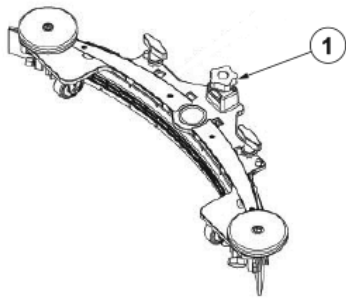

2017.11.02

2017.12.06

Pos.	Vare-nr	Antal	Beskrivelse	Notes
1	9100002475	1	HARDWARE REAR WHEELS SYSTEM KIT	
2	33023223	1	WASHER SPRING LOCK M8 DIN127B 10 PCS SET	
3	9100000902	1	BEARING FLANGE IGLIDUR 2 PCS SET	
4	9100000903	1	WASHER THRUST GTM 3254-015 SIP	
5	9100000853	1	SUPPORT LOWER F SQUEEGEE SIP	
6	9100000854	1	LEVER SQUEEGEE LIFT 2 PCS SET	
7	9100000856	1	WHEEL CASTOR D.80 2 PCS SET	
8	9100002473	1	SUPPORT ALU F REAR WHEELS-SQUEEGEE SIP	
9	33023660	2	WASHER PLAIN M8X24X2 ISO7093 5 PCS SET	
10	9100002400	1	SUPPORT UPPER F SQUEEGEE KIT	
11	9100002401	1	SPRING COMPRESSION KIT	
12	9100002396	1	SLEEVE RUBBER BLACK F SUCTION HOSE SIP	
13	9100000803	1	VALVE ELBOW PKD	
14	9100002474	1	HOSE PVC W/SPIRAL D.12X18 L.100MM SIP	
15	9100001159	1	CLAMP DOUBLE WIRE SPRING D.18 10 PCS SET	
16	9100000860	1	FILTER WATER PKD	
17	9100000861	1	NET WATER FILTER REINFORCED PKD	