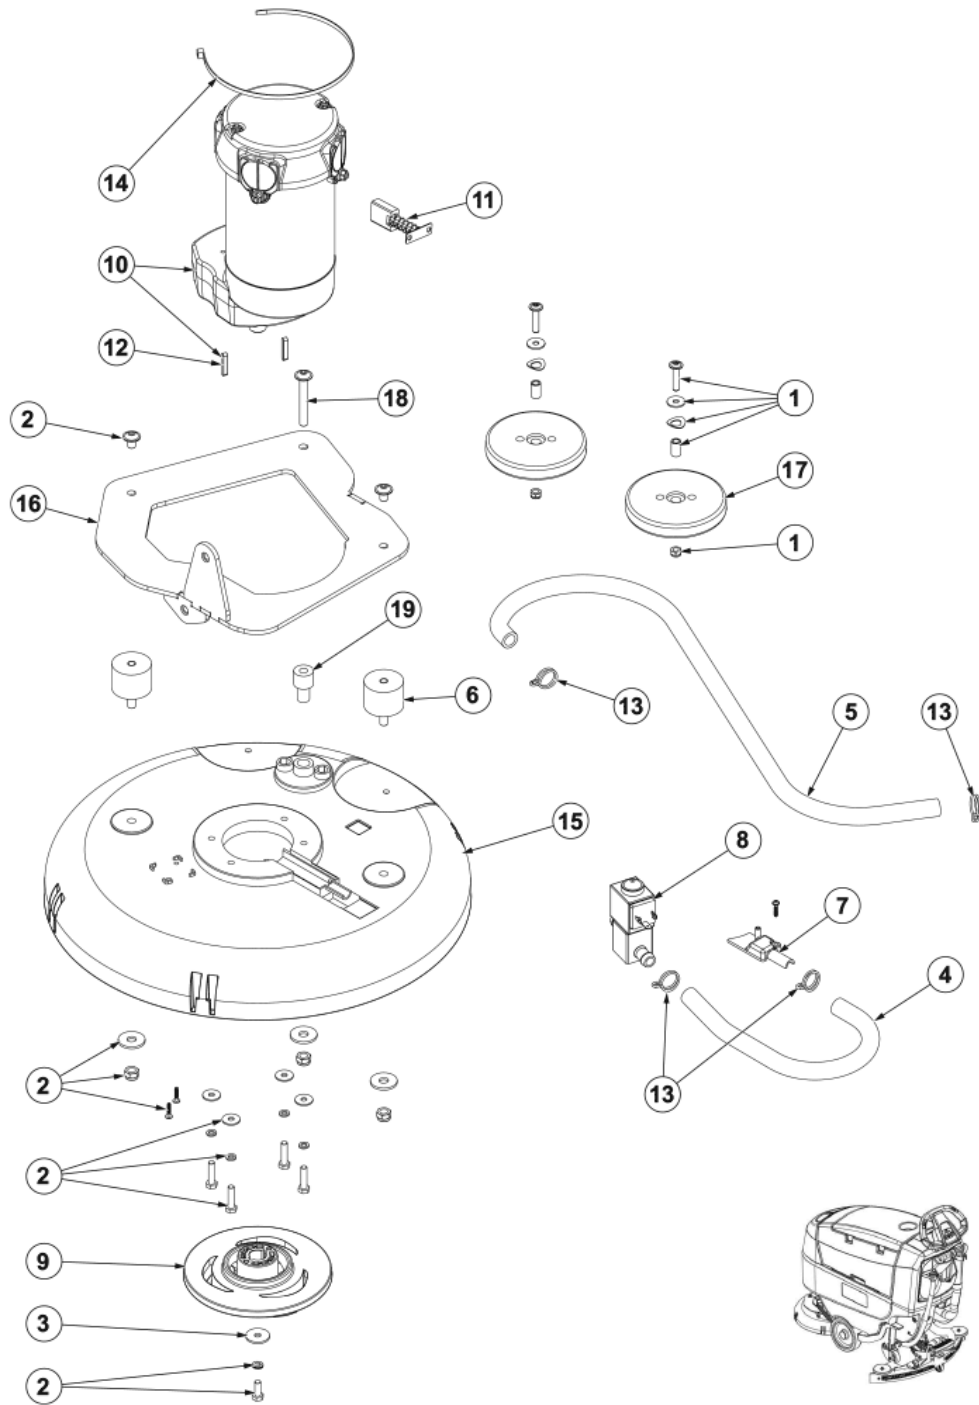

Pos.	Vare-nr	Antal	Beskrivelse	Notes
1	3928	4	SCREW M8X30	
2	9100001346	1	RING D 20 UNI7435 10 PCS SET	
3	9100001156	1	KEY JOINT 6X30 UNI6604A 10 PCS SET	
4	9100002448	1	WASHER SELF BL.D.M8 DIN25201 10 PCS SET	
5	9100001161	1	SPACER D.20.2X25 H.4 GALV. 10 PCS SET	
6	9100002452	1	SPRING EXTENTION D.E.20.5 WIRE D.3.5 SIP	
7	9100002540	1	MOTOR DRIVE 160W 24V SIP	
8	9100000920	1	CARBON BRUSHES W/HOLDER KIT	
9	9100002453	1	PEDAL BRUSH LIFTING GALV.DRIVE SIP	
10	9100002454	1	LEVER GALV. F BRUSH DECK DRIVE SIP	
11	9100002451	1	WASHER PL.M8X20X1.25 DIN522 10 PCS SET	
12	9100002455	2	WHEEL TRACTION D.200X50 BLACK/GREY SIP	
13	9100002459	1	CHAIN W/EYELET GROUND KIT	
14	9100002450	1	PLUG DOME O.D.42.4 PLAST.BLACK 2 PCS SET	
15	9100002456	1	SCREW M8X20 BUTTON ISO7380-2 10 PCS SET	
16	9100002457	1	ANTI-SLIP SURFACING BLACK 35X60MM SIP	
17	33023660	1	WASHER PLAIN M8X24X2 ISO7093 5 PCS SET	
18	9100002458	1	BUSHINGS AND BEARINGS F PEDAL SYST. KIT	
19	9100002449	1	TIE CABLE 4.8X500 BLACK 2 PCS SET	
20	9100002594	1	COVER WHEEL PLASTIC KIT	[1]

Part Notes:

[1] - TSB-FC-2018-013 SC500_Oil leak from transaxle rev

PL HANDLEBAR SYSTEM (DRIVE)

SC401 43 BD FULL PKG NIL

2017.11.02

2017.12.06

Pos.	Vare-nr	Antal	Beskrivelse	Notes
1	140 9214 040	9	Skrue Torx 40X14 Fzb	
2	9100002437	1	SCREW M5X20 TORX ISO7380-2 10 PCS SET	
3	9100002471	1	COVER CENTR.PLAST.HANDLE BAR W/DRIVE SIP	
4	9097043000	1	Potentiometer Scrubtex 661Bd	
5	9098484000	1	Knop	
6	9100002466	1	FRAME PLAST. F HANDLE BAR W/DRIVE SIP	
7	9100002467	1	COVER PLAST. F HANDLE BAR SIP	
8	9100002016	2	SENSOR CAPACITIVE SIP	
9	9100002468	1	HARNESS DASHBOARD SIP	
10	9100002469	2	HARNESS HANDLE BAR SENSORS SIP	
11	9100002470	1	SWITCH W/CONNECTOR F REVERSE SIP	
12	9100002472	1	CONTROLLER USER INTERFACE 24V SIP	