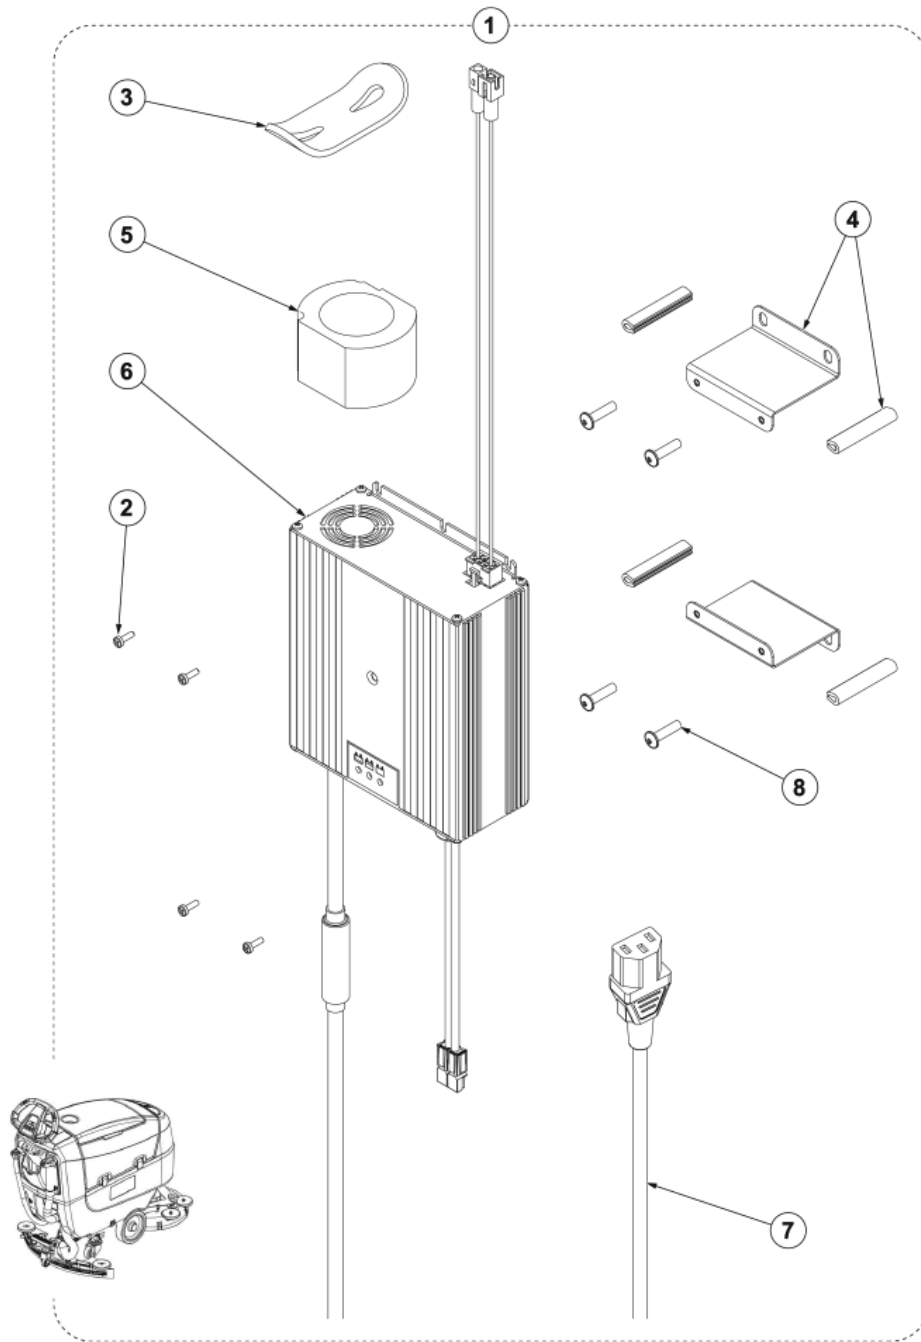

Pos.	Vare-nr	Antal	Beskrivelse	Notes
1	9100002437	1	SCREW M5X20 TORX ISO7380-2 10 PCS SET	
2	9100002495	1	COVER PLAST. ELECT. COMP. BOX DRIVE SIP	
3	909 6380 000	1	Slangeklemme Kit	
4	9100002496	1	GASKET BULB REINFORCED L.1050MM SIP	
5	9100002497	1	POCKET PLAST. F ELECTR. BOX COVER SIP	
6	9100002498	1	DECAL TRANSP.BOX F EL.COVER INSPECT. SIP	
7	9100002500	1	DECAL ELECTRIC BOX COVER BA DRIVE SIP	
8	9100002532	1	NØGLE KONTAKT	[1]
9	9100001354	1	SWITCH KEY WITH CAP PKD	
10	146 2887 000	1	Nøgle (2 Pcs) Ba510Sd	
11	9100002501	1	HARNESS SWITCH STARTER SIP	

Part Notes:

1. [1] - STANDARD FOR DRIVE
   OPTIONALFOR NO DRIVE- SEE INST. INSTR. 9100002549