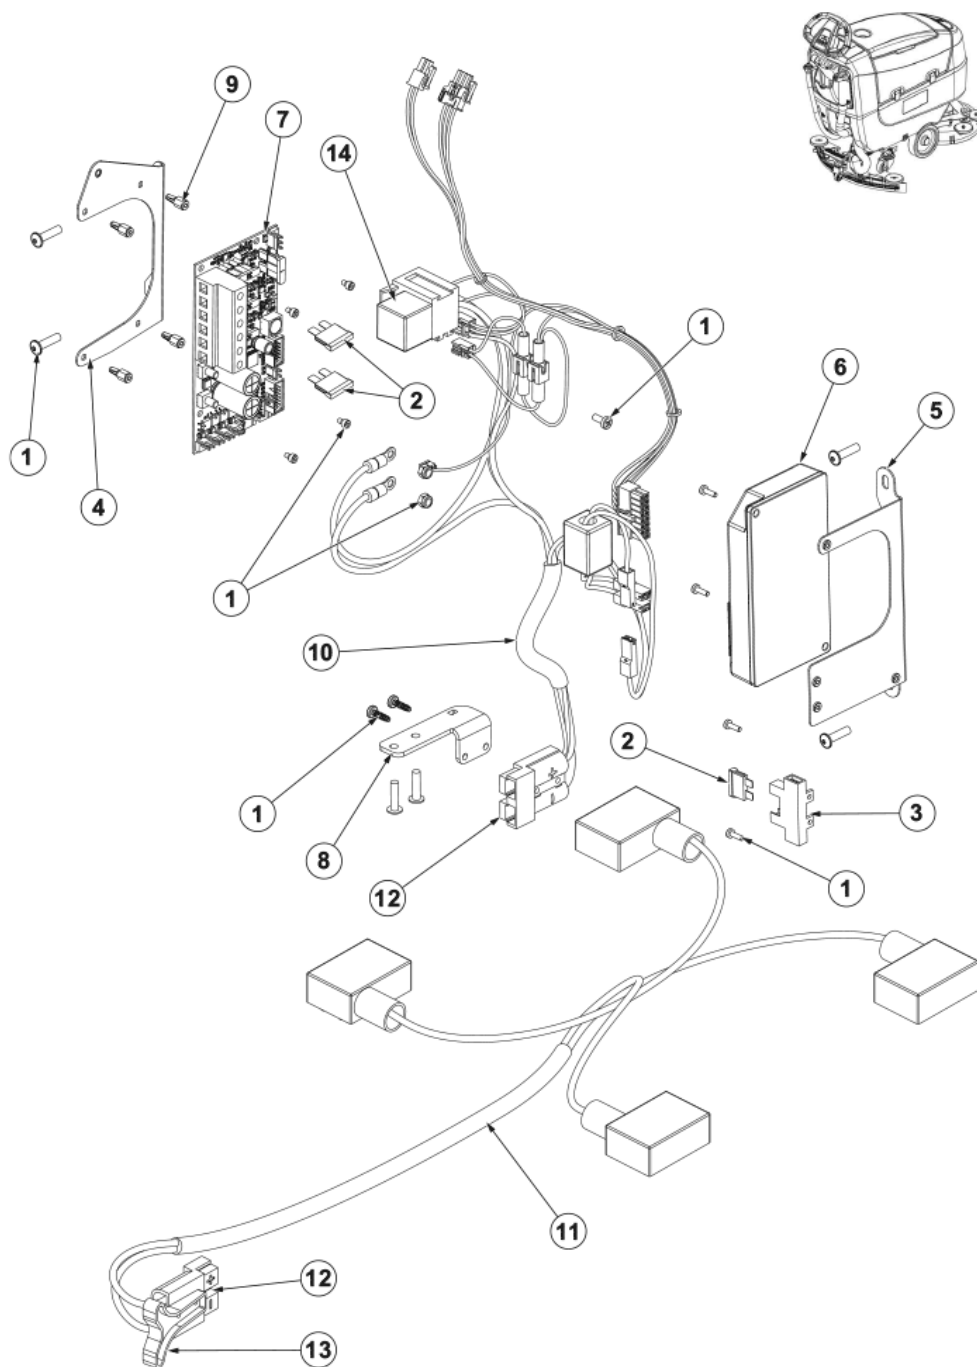

PL BRUSH DECK (DRIVE)

SC401 43 BD FULL PKG NIL

2017.11.02

2017.12.06

Pos.	Vare-nr	Antal	Beskrivelse	Notes
1	9100002481	1	HARDWARE BUMPER WHEELS KIT	
2	9100002482	1	HARDWARE BUSH DECK KIT	
3	9100001272	1	WASHER PLAIN M6X24 SS ISO7093 10 PCS SET	
4	9100002479	1	HOSE PVC W/SPIRAL D.12X18 L.330MM SIP	
5	9100002480	1	HOSE PVC W/SPIRAL D.12X18 L.800MM SIP	
6	9100000868	1	VIBRATION DAMPING M8 60SH 2 PCS SET	
7	9100000869	1	COVER F SOLUTION HOSE SUPPORT PLAST. SIP	
8	9100000870	1	Magnetventil 24V PKD	
9	9100000871	1	HUB BRUSH PKD	
10	9100000874	1	REDUCTION GEARMOTOR 450W 24V SIP	
11	9098376000	1	CARBON BRUSHES KIT 4 PCS	
12	9100000875	1	KEY 5X5X30 DIN6885 2 PCS SET	
13	9100001159	1	CLAMP DOUBLE WIRE SPRING D.18 10 PCS SET	
14	9100002449	1	TIE CABLE 4.8X500 BLACK 2 PCS SET	
15	9100002477	1	DECK BRUSH 430MM/17 PLAST. SIP	
16	9100002478	1	PLATE BRUSH DECK HOLDER GALV. SIP	
17	9100001816	1	WHEEL BUMPER D.100 PLASTIC 2 PCS SET	
18	9100002460	1	SCREW M8X60 BUT HEX ISO7380-2 2 PCS SET	
19	9100002476	1	SPACER D.8.25X12X20 H.35 GALV. SIP