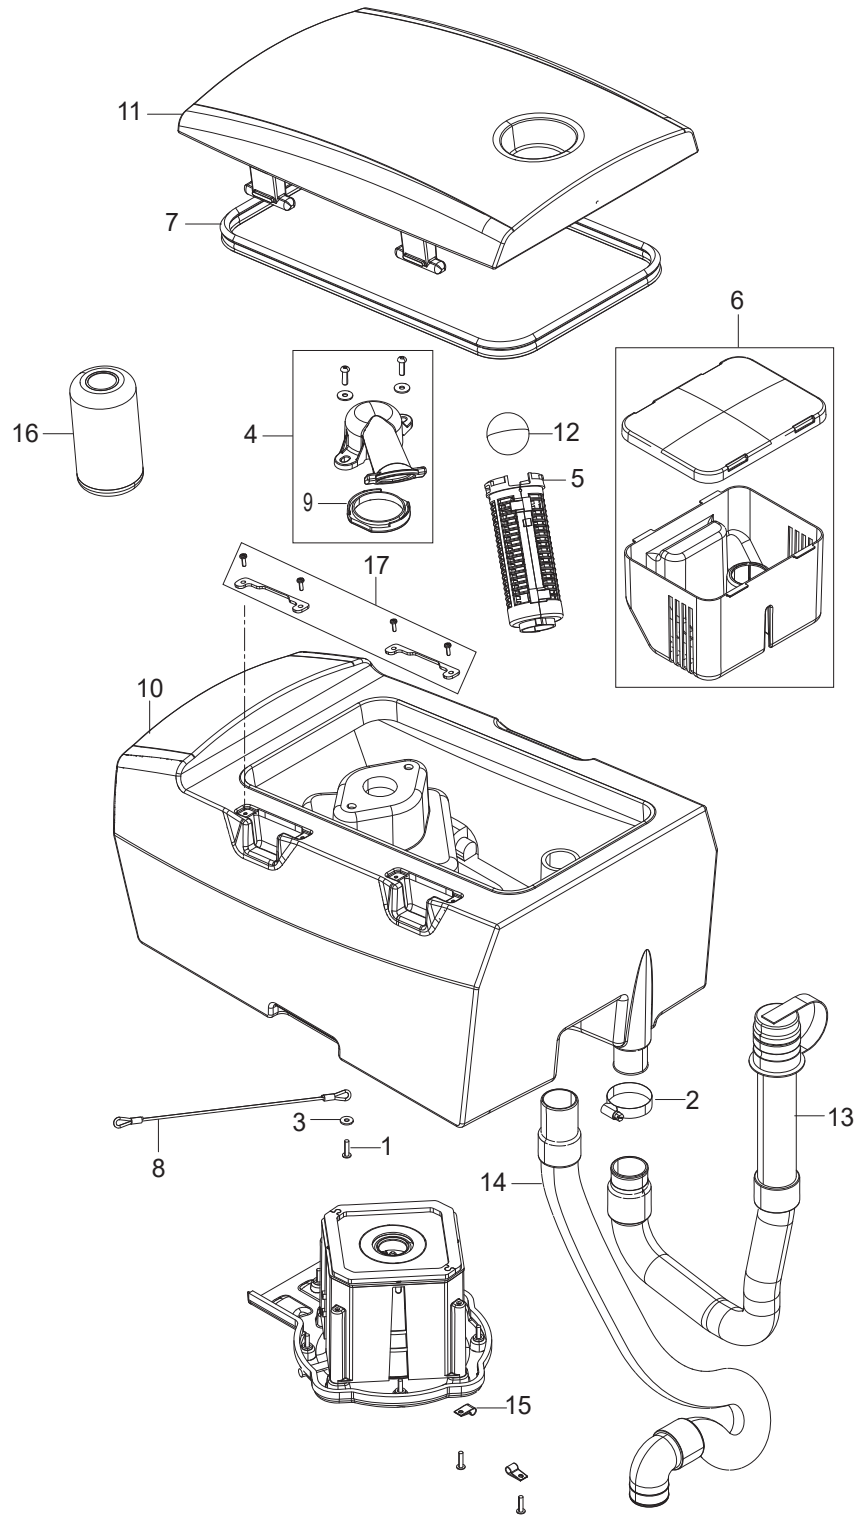

Part Notes:

- [1] - PL SOLUTION TANK SYSTEM
- [2] - PL RECOVERY TANK SYSTEM
- [3] - PL WHEELS SYSTEM
- [4] - PL HANDLEBAR SYSTEM
- [5] - PL SOLUTION SYSTEM
- [6] - PL REAR WHEELS SYSTEM
- [7] - PL SQUEEGEE SYSTEM
- [8] - PL BRUSH DECK
- [9] - PL ELECTRICAL COMPONENTS SYSTEM
- [10] - PL COVER ELECTRONIC SYSTEM
- [11] - PL DETERGENT SYSTEM

Pos.	Vare-nr	Antal	Beskrivelse	Notes
1	1402809	1	Lynkoblingsstuds	
2	9100002424	1	HARDWARE SOLUTION TANK KIT	
3	9100002434	1	DECALS FUNCTIONS SETTING KIT	
4	909 6236 000	1	Gummigennemføring, Sort	
5	9100000574	1	BARB HOSE STRAIGHT D.19.8 G1/2 PLAST KIT	
6	9100000703	1	Påfyldningsslange	
7	9100001139	1	GASKET RUBBER D.21X33X2.5 BLACK SIP	
8	9100002431	1	HOSE FRESH WATER LEV. W/CAP KIT	
9	L08193000	2	CLAMP CABLE BLACK	
10	9100002425	1	HARNESS MACHINE DRIVE SIP	
11	9100002427	1	TANK SOLUTION 30L PLAST. GREY DRIVE SIP	
12	9100002430	1	CAP RUBBER F SOLUTION TANK SIP	
13	9100002432	1	SUPPORT PEDAL SS F DRIVE VERS. SIP	
14	L08603916	1	Slangeklemme 12/16-27	
15	9100002435	1	CONNECTOR MALE THD 3/4 G PLAST.BLACK SIP	
16	9100002572	1	HOSE QUICK CONNECTION	[1]

Part Notes:

[1] - OPTIONAL

PL RECOVERY TANK SYSTEM

SC401 43 BD FULL PKG NIL

2019.08.12

2019.08.12

Pos.	Vare-nr	Antal	Beskrivelse	Notes
1	9100002437	1	SCREW M5X20 TORX ISO7380-2 10 PCS SET	
2	9100001348	1	CLAMP HOSE 32-52/12 10 PCS SET	
3	145 8280 000	1	WASHER 5X15X1.2 UNI6593 SS	
4	9100001875	1	SUPPORT FLOAT KIT	
5	9100000818	1	CAGE FLOAT HALF 2 PCS SET	
6	9100000795	1	Grovfilter kit	
7	9100002436	1	GASKET BULB RUBBER L.1450MM SIP	
8	9100002438	1	CABLE SAFETY F TANK SIP	
9	9100000928	1	GASKET FLOAT SUPPORT PKD	
10	9100002439	1	TANK RECOVERY 30L PLAST. GREY SIP	
11	9100002441	1	COVER PLAST. GREY F TANK 30L SIP	
12	9100000817	1	BALL FLOATING PKD	
13	9100002443	1	HOSE DRAIN BLACK L.530MM SIP	
14	9100002444	1	HOSE SUCTION SQUEE. 90 BLACK L.970MM SIP	
15	L08193000	2	CLAMP CABLE BLACK	
16	909 5065 000	1	Anti-skumfilter	[1]
17	9100002985	1	PLATE HINGE LOCATOR KIT	