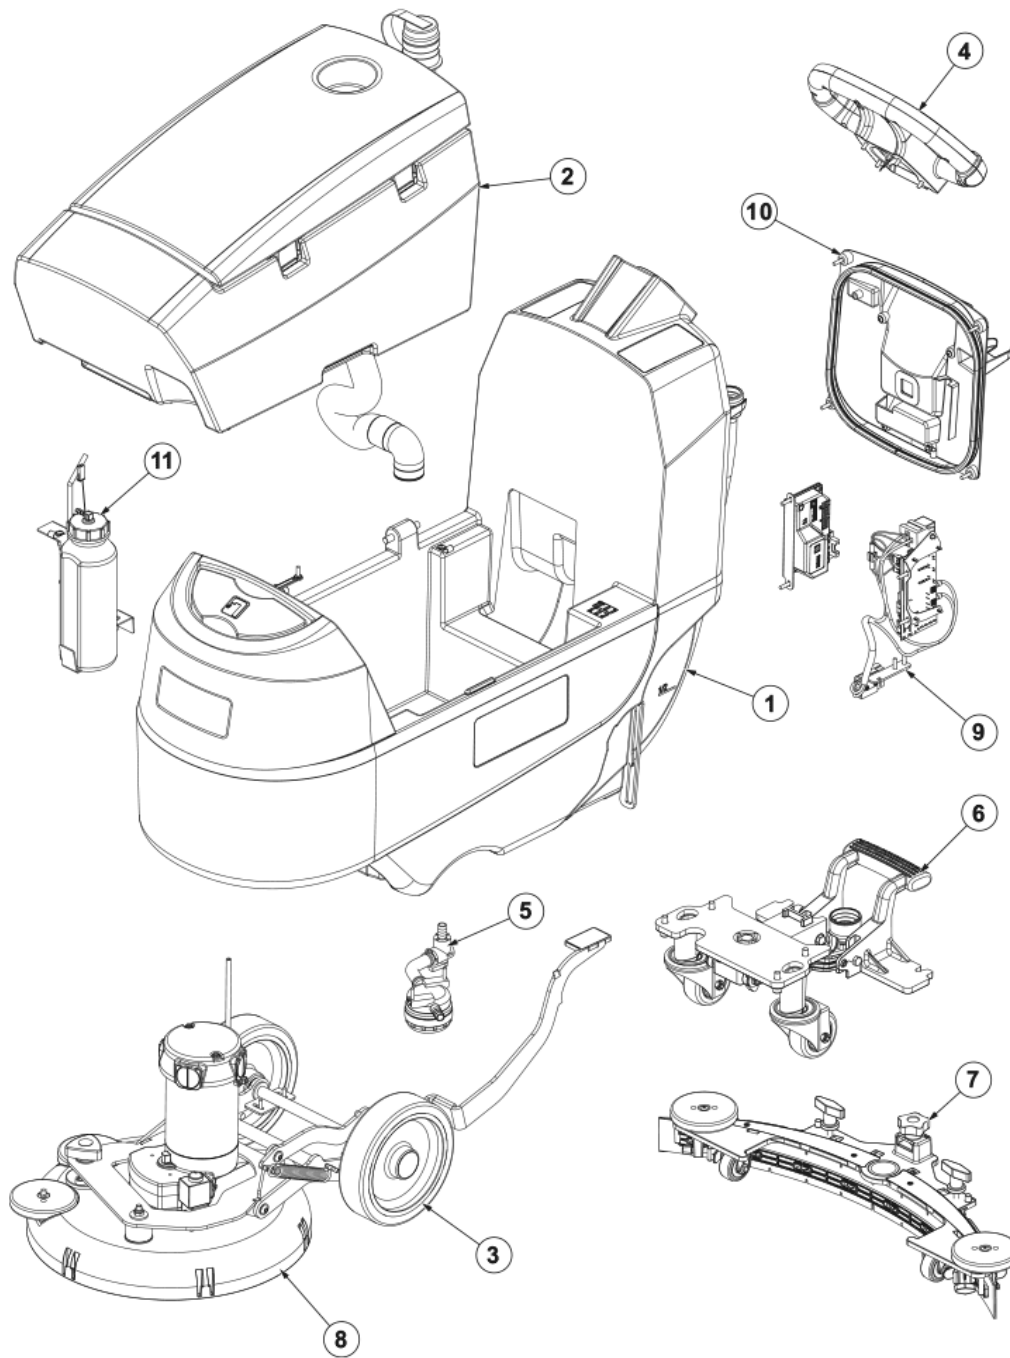

PARTS LIST

2019.11.14

TABLE OF CONTENTS

PL GENERAL VIEW	1
PL SOLUTION TANK SYSTEM.....	3
PL RECOVERY TANK SYSTEM.....	5
PL VACUUM MOTOR SYSTEM.....	7
PL WHEELS SYSTEM (DRIVE).....	9
PL HANDLEBAR SYSTEM (DRIVE).....	11
PL BRUSH DECK (DRIVE).....	13
PL ELECTRICAL COMPONENTS SYSTEM.....	15
PL COVER ELECTRONIC SYSTEM.....	17
PL BATTERY CHARGER.....	19
PL DETERGENT SYSTEM.....	21
PL ACCESSORIES - OPTIONALS.....	23
PL WIRING DIAGRAM (DRIVE).....	25
PL RECOMMENDED PARTS.....	27
PL REAR WHEELS SYSTEM.....	30
PL SQUEEGEE SYSTEM.....	32
PL BRUSHES.....	34

Pos.	Vare-nr	Antal	Beskrivelse	Notes
1		1	SOLUTION TANK SYSTEM	[1]
2		1	RECOVERY TANK SYSTEM	[2]
3		1	WHEELS SYSTEM	[3]
4		1	HANDLEBAR SYSTEM	[4]
5		1	SOLUTION SYSTEM	[5]
6		1	REAR WHEELS SYSTEM	[6]
7		1	SQUEEGEE SYSTEM	[7]
8		1	BRUSH DECK SYSTEM	[8]
9		1	ELECTRICAL COMPONENTS SYSTEM	[9]
10		1	COVER ELECTRONIC SYSTEM	[10]
11		1	DETERGENT SYSTEM	[11]

Part Notes:

- [1] - PL SOLUTION TANK SYSTEM
- [2] - PL RECOVERY TANK SYSTEM
- [3] - PL WHEELS SYSTEM
- [4] - PL HANDLEBAR SYSTEM
- [5] - PL SOLUTION SYSTEM
- [6] - PL REAR WHEELS SYSTEM
- [7] - PL SQUEEGEE SYSTEM
- [8] - PL BRUSH DECK
- [9] - PL ELECTRICAL COMPONENTS SYSTEM
- [10] - PL COVER ELECTRONIC SYSTEM
- [11] - PL DETERGENT SYSTEM