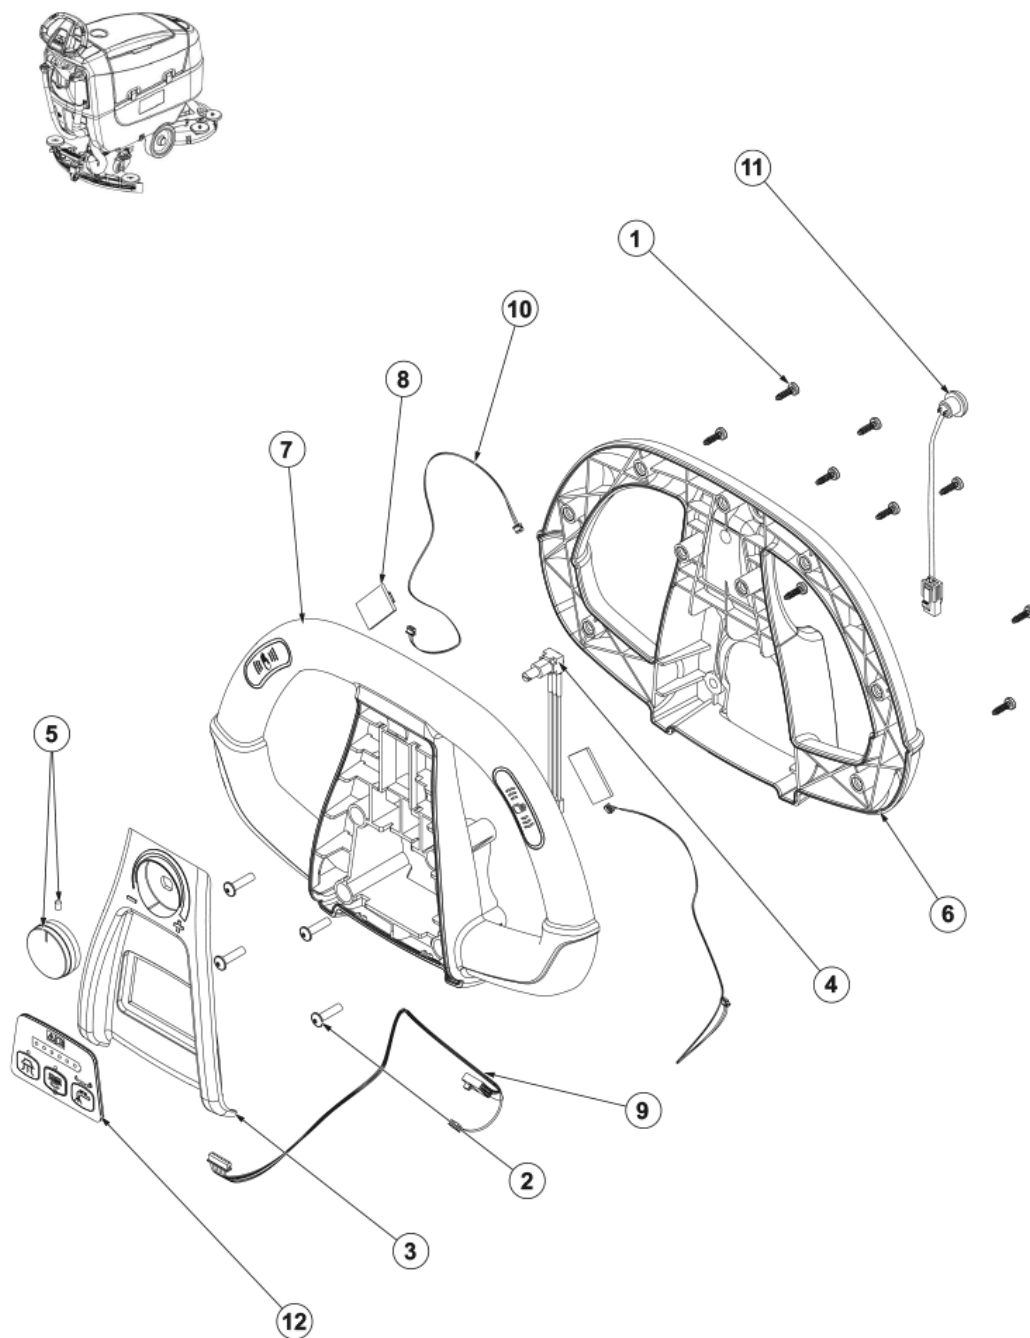

Part Notes:

[1] - OPTIONAL

PL RECOVERY TANK SYSTEM

SC401 43 BD FULL PKG NIL

2019.08.12

2019.08.12

Pos.	Vare-nr	Antal	Beskrivelse	Notes
1	9100002437	1	SCREW M5X20 TORX ISO7380-2 10 PCS SET	
2	9100001348	1	CLAMP HOSE 32-52/12 10 PCS SET	
3	145 8280 000	1	WASHER 5X15X1.2 UNI6593 SS	
4	9100001875	1	SUPPORT FLOAT KIT	
5	9100000818	1	CAGE FLOAT HALF 2 PCS SET	
6	9100000795	1	Grovfilter kit	
7	9100002436	1	GASKET BULB RUBBER L.1450MM SIP	
8	9100002438	1	CABLE SAFETY F TANK SIP	
9	9100000928	1	GASKET FLOAT SUPPORT PKD	
10	9100002439	1	TANK RECOVERY 30L PLAST. GREY SIP	
11	9100002441	1	COVER PLAST. GREY F TANK 30L SIP	
12	9100000817	1	BALL FLOATING PKD	
13	9100002443	1	HOSE DRAIN BLACK L.530MM SIP	
14	9100002444	1	HOSE SUCTION SQUEE. 90 BLACK L.970MM SIP	
15	L08193000	2	CLAMP CABLE BLACK	
16	909 5065 000	1	Anti-skumfilter	[1]
17	9100002985	1	PLATE HINGE LOCATOR KIT	

Part Notes:

[1] - TSB-FC-2018-013 SC500_Oil leak from transaxle rev

PL HANDLEBAR SYSTEM (DRIVE)

SC401 43 BD FULL PKG NIL

2017.11.02

2017.12.06

Pos.	Vare-nr	Antal	Beskrivelse	Notes
1	140 9214 040	9	Skrue Torx 40X14 Fzb	
2	9100002437	1	SCREW M5X20 TORX ISO7380-2 10 PCS SET	
3	9100002471	1	COVER CENTR.PLAST.HANDLE BAR W/DRIVE SIP	
4	9097043000	1	Potentiometer Scrubtex 661Bd	
5	9098484000	1	Knop	
6	9100002466	1	FRAME PLAST. F HANDLE BAR W/DRIVE SIP	
7	9100002467	1	COVER PLAST. F HANDLE BAR SIP	
8	9100002016	2	SENSOR CAPACITIVE SIP	
9	9100002468	1	HARNESS DASHBOARD SIP	
10	9100002469	2	HARNESS HANDLE BAR SENSORS SIP	
11	9100002470	1	SWITCH W/CONNECTOR F REVERSE SIP	
12	9100002472	1	CONTROLLER USER INTERFACE 24V SIP	