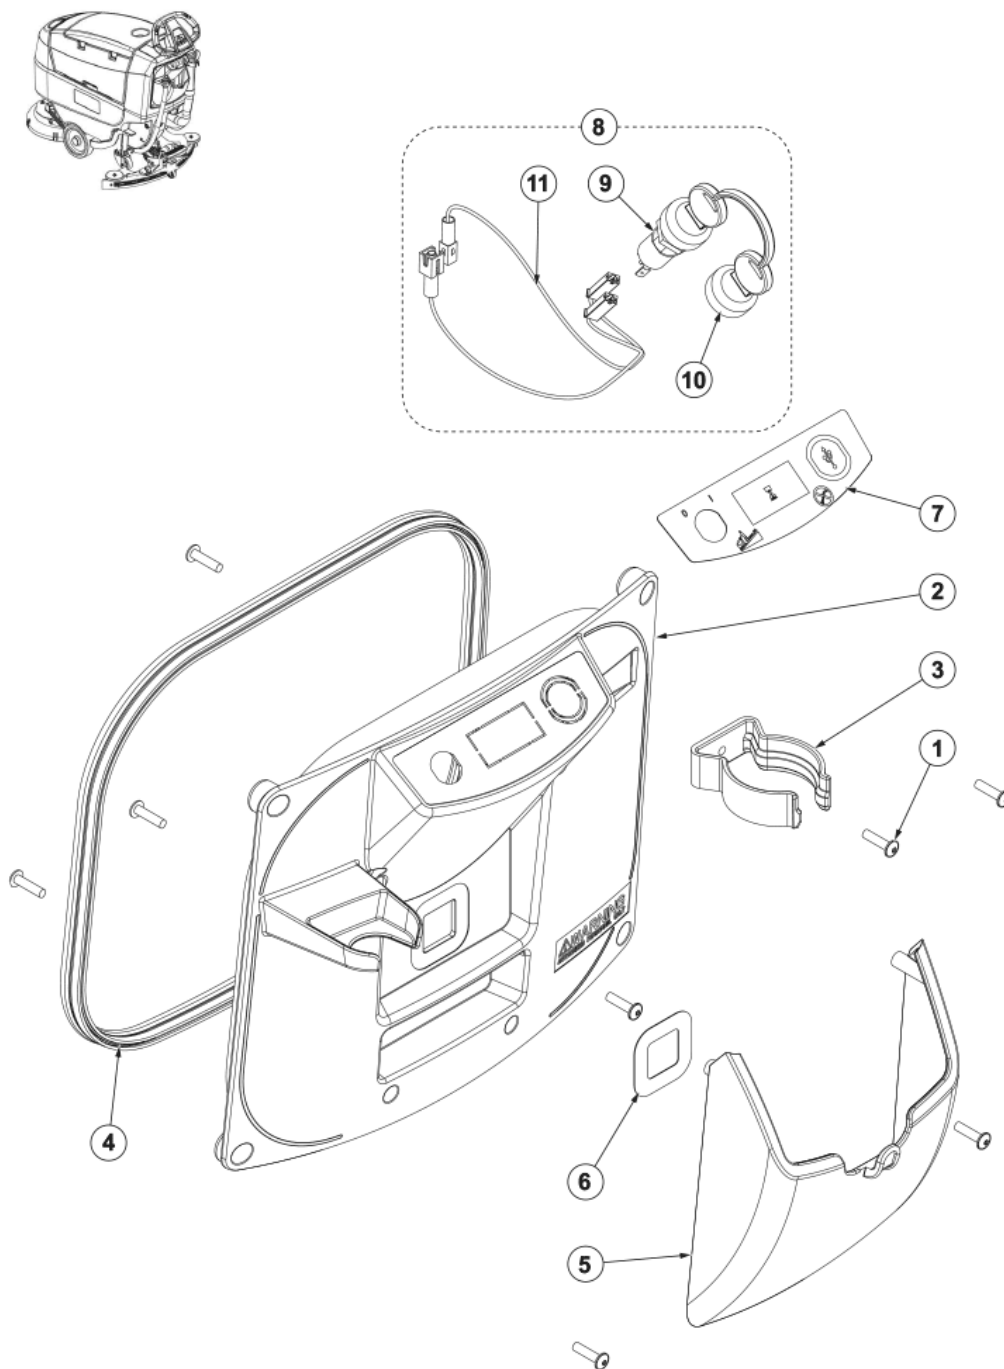

Pos.	Vare-nr	Antal	Beskrivelse	Notes
1	9100002492	1	HARDWARE ELECTRICAL SYST. KIT	
2	145 8513 000	3	Sikring 30A	
3	1467035000	1	HOLDER FUSE THERMOPL.UL 94-V0 SIP	
4	9100002485	1	SUPPORT GALV. F CONTR. MAIN MACH. BA SIP	
5	9100002486	1	SUPPORT GALV. F CONTR. DRIVE WHEEL SIP	
6	9100002493	1	CONTROLLER DRIVE WHEEL SIP	
7	9100002494	1	CONTROLLER MAIN MACHINE BAT SIP	
8	9100002487	1	SUPPORT GALV. F BATTERY CONNECTOR SIP	
9	9100002488	1	SUPPORT THD PLAST F CONTROLLER 4 PCS SET	
10	9100002489	1	HARNESS ELECT.COMP.BOX BA DRIVE SIP	
11	9100002490	1	HARNESS BATTERY EU SIP	
12	9100002248	2	CONNECTOR 50A RED SIP	
13	9100000885	1	HANDLE F BATTERY CONNECTOR SIP	
14	145 3712 000	1	Relæ, 24V