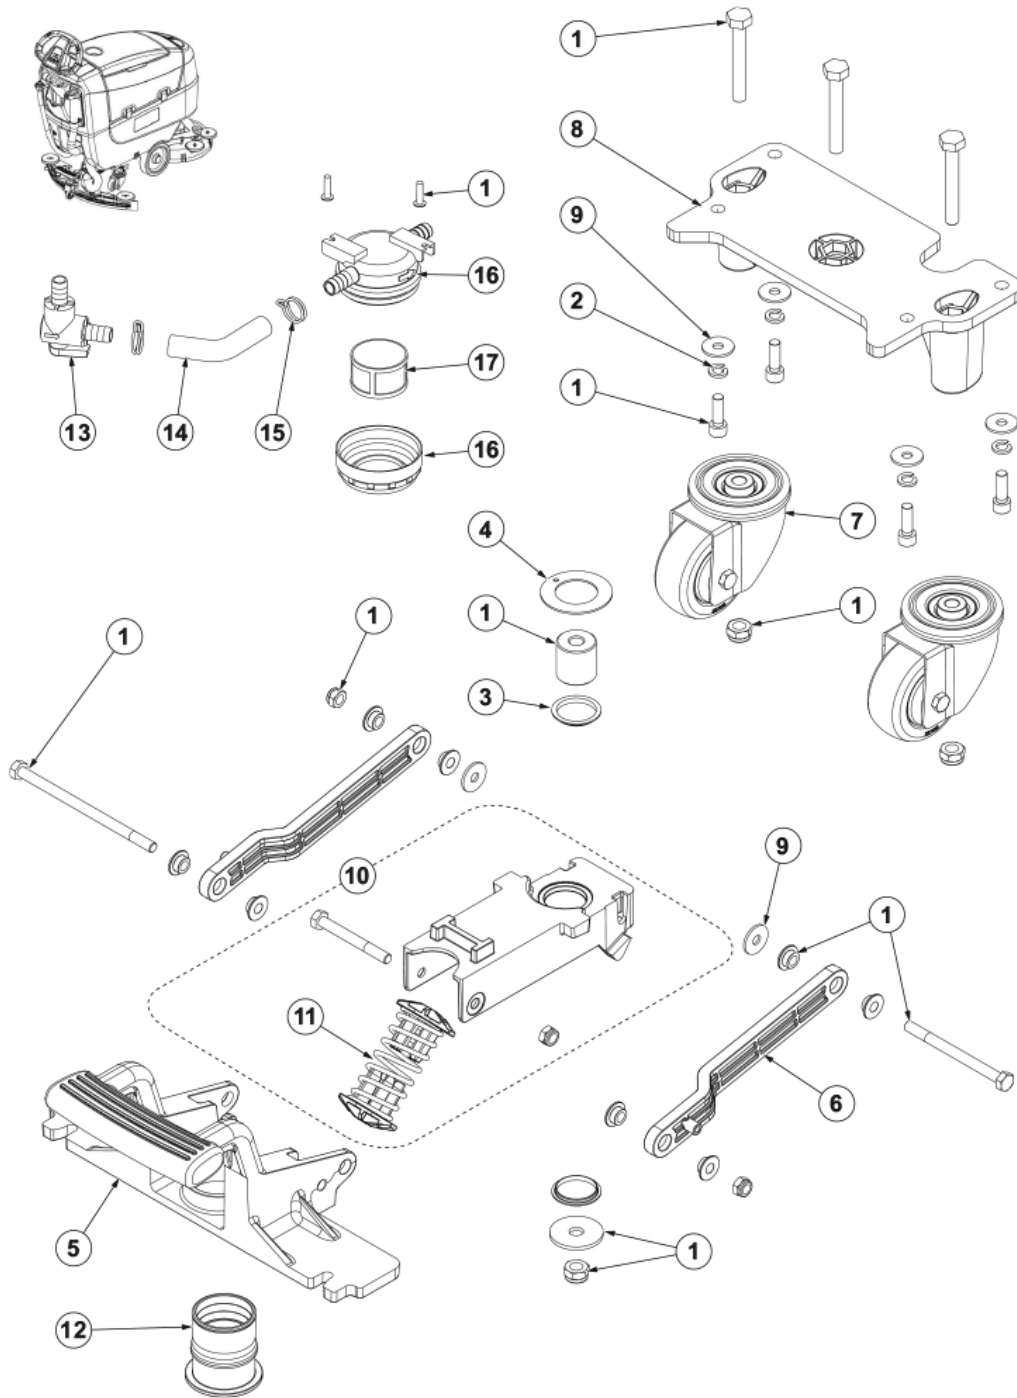

PL REAR WHEELS SYSTEM

SC401 43 BD FULL PKG NIL

2017.11.02

2017.12.06

Pos.	Vare-nr	Antal	Beskrivelse	Notes
1	9100002475	1	HARDWARE REAR WHEELS SYSTEM KIT	
2	33023223	1	WASHER SPRING LOCK M8 DIN127B 10 PCS SET	
3	9100000902	1	BEARING FLANGE IGLIDUR 2 PCS SET	
4	9100000903	1	WASHER THRUST GTM 3254-015 SIP	
5	9100000853	1	SUPPORT LOWER F SQUEEGEE SIP	
6	9100000854	1	LEVER SQUEEGEE LIFT 2 PCS SET	
7	9100000856	1	WHEEL CASTOR D.80 2 PCS SET	
8	9100002473	1	SUPPORT ALU F REAR WHEELS-SQUEEGEE SIP	
9	33023660	2	WASHER PLAIN M8X24X2 ISO7093 5 PCS SET	
10	9100002400	1	SUPPORT UPPER F SQUEEGEE KIT	
11	9100002401	1	SPRING COMPRESSION KIT	
12	9100002396	1	SLEEVE RUBBER BLACK F SUCTION HOSE SIP	
13	9100000803	1	VALVE ELBOW PKD	
14	9100002474	1	HOSE PVC W/SPIRAL D.12X18 L.100MM SIP	
15	9100001159	1	CLAMP DOUBLE WIRE SPRING D.18 10 PCS SET	
16	9100000860	1	FILTER WATER PKD	
17	9100000861	1	NET WATER FILTER REINFORCED PKD