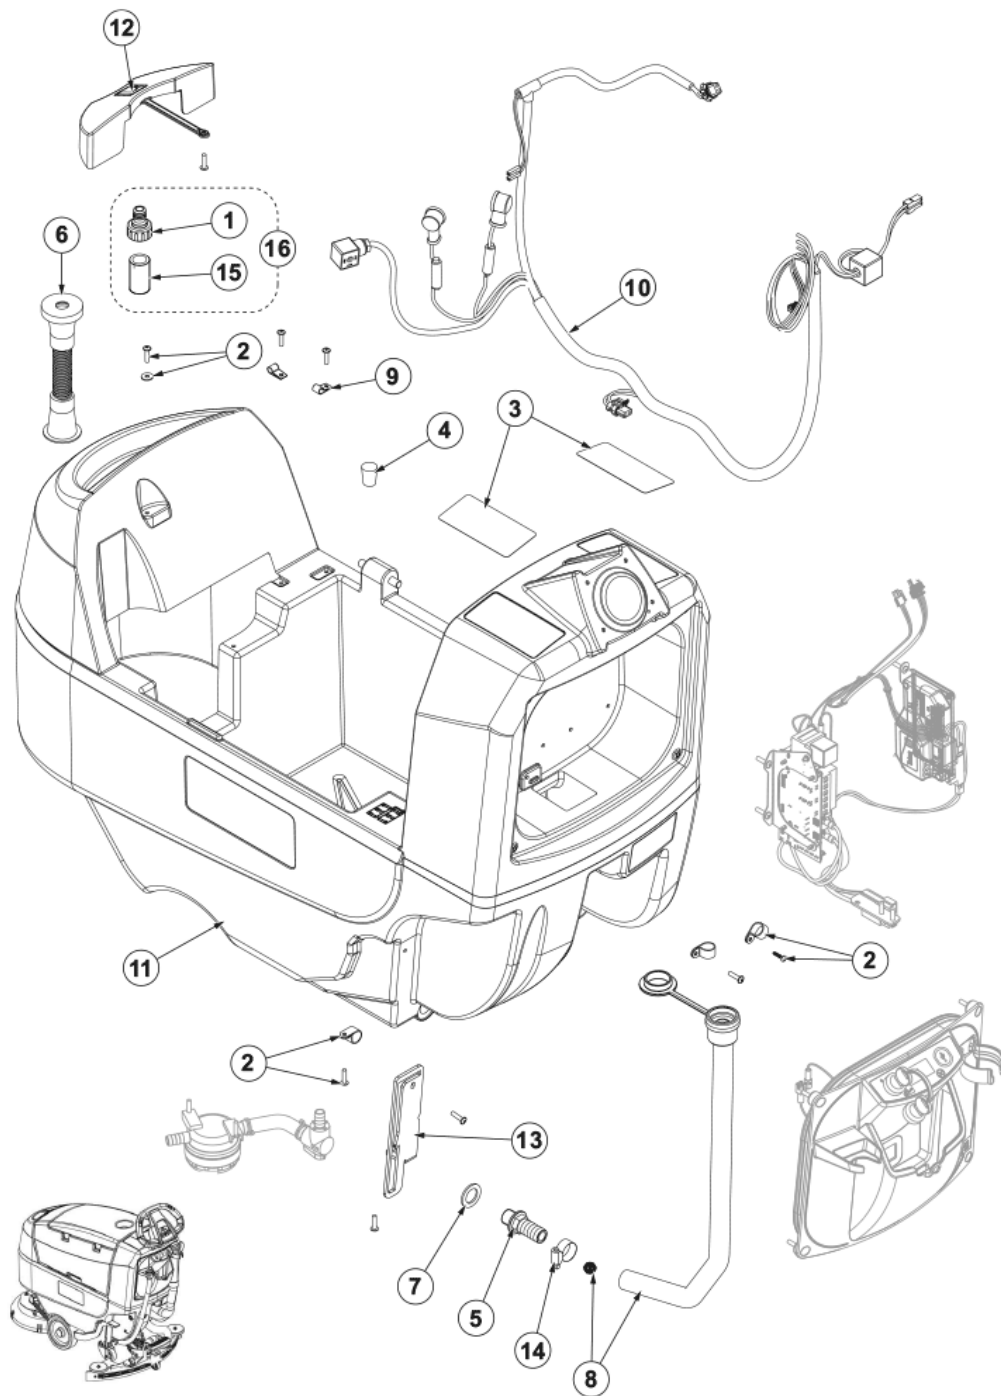

PARTS LIST

2019.11.14

TABLE OF CONTENTS

PL GENERAL VIEW	1
PL SOLUTION TANK SYSTEM.....	3
PL RECOVERY TANK SYSTEM.....	5
PL VACUUM MOTOR SYSTEM.....	7
PL WHEELS SYSTEM (DRIVE).....	9
PL HANDLEBAR SYSTEM (DRIVE).....	11
PL BRUSH DECK (DRIVE).....	13
PL ELECTRICAL COMPONENTS SYSTEM.....	15
PL COVER ELECTRONIC SYSTEM.....	17
PL BATTERY CHARGER.....	19
PL DETERGENT SYSTEM.....	21
PL ACCESSORIES - OPTIONALS.....	23
PL WIRING DIAGRAM (DRIVE).....	25
PL RECOMMENDED PARTS.....	27
PL REAR WHEELS SYSTEM.....	30
PL SQUEEGEE SYSTEM.....	32
PL BRUSHES.....	34

Pos.	Vare-nr	Antal	Beskrivelse	Notes
1		1	SOLUTION TANK SYSTEM	[1]
2		1	RECOVERY TANK SYSTEM	[2]
3		1	WHEELS SYSTEM	[3]
4		1	HANDLEBAR SYSTEM	[4]
5		1	SOLUTION SYSTEM	[5]
6		1	REAR WHEELS SYSTEM	[6]
7		1	SQUEEGEE SYSTEM	[7]
8		1	BRUSH DECK SYSTEM	[8]
9		1	ELECTRICAL COMPONENTS SYSTEM	[9]
10		1	COVER ELECTRONIC SYSTEM	[10]
11		1	DETERGENT SYSTEM	[11]

Part Notes:

- [1] - PL SOLUTION TANK SYSTEM
- [2] - PL RECOVERY TANK SYSTEM
- [3] - PL WHEELS SYSTEM
- [4] - PL HANDLEBAR SYSTEM
- [5] - PL SOLUTION SYSTEM
- [6] - PL REAR WHEELS SYSTEM
- [7] - PL SQUEEGEE SYSTEM
- [8] - PL BRUSH DECK
- [9] - PL ELECTRICAL COMPONENTS SYSTEM
- [10] - PL COVER ELECTRONIC SYSTEM
- [11] - PL DETERGENT SYSTEM