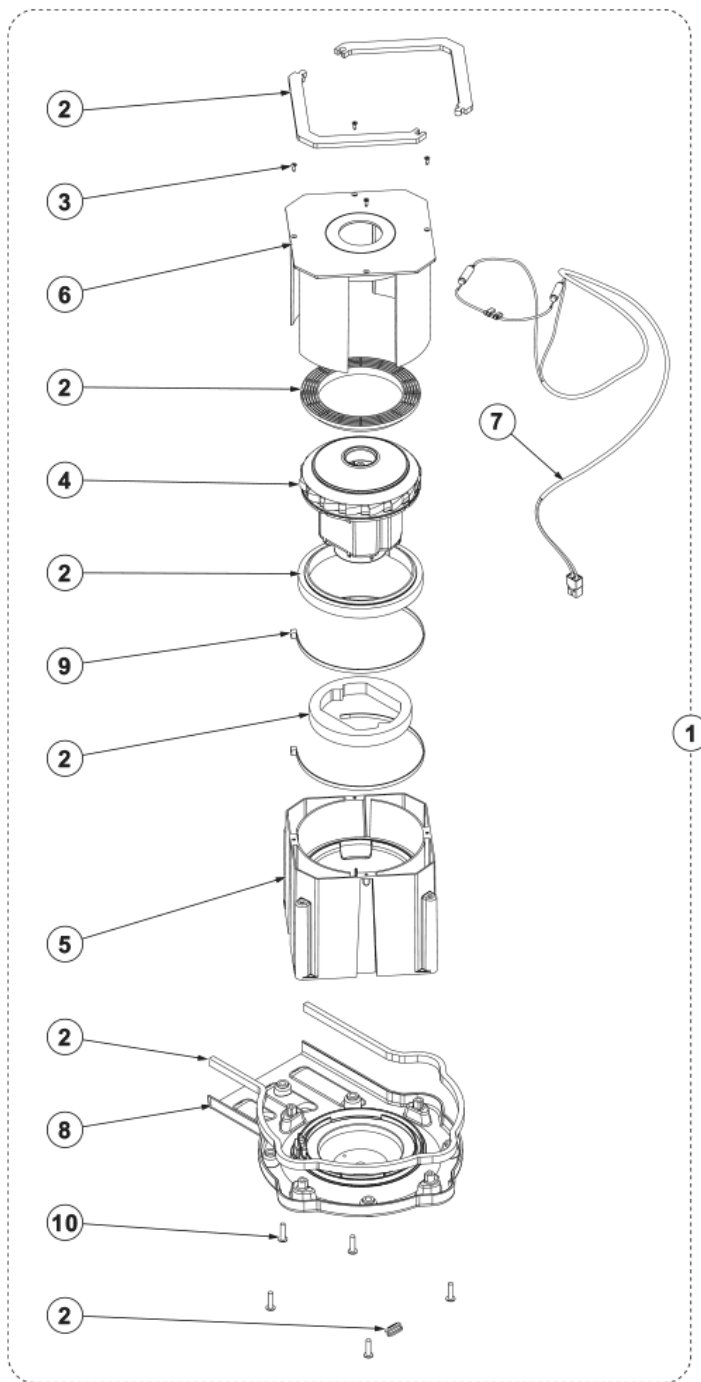

PL RECOVERY TANK SYSTEM

SC401 43 BD FULL PKG NIL

2019.08.12

2019.08.12

Pos.	Vare-nr	Antal	Beskrivelse	Notes
1	9100002437	1	SCREW M5X20 TORX ISO7380-2 10 PCS SET	
2	9100001348	1	CLAMP HOSE 32-52/12 10 PCS SET	
3	145 8280 000	1	WASHER 5X15X1.2 UNI6593 SS	
4	9100001875	1	SUPPORT FLOAT KIT	
5	9100000818	1	CAGE FLOAT HALF 2 PCS SET	
6	9100000795	1	Grovfilter kit	
7	9100002436	1	GASKET BULB RUBBER L.1450MM SIP	
8	9100002438	1	CABLE SAFETY F TANK SIP	
9	9100000928	1	GASKET FLOAT SUPPORT PKD	
10	9100002439	1	TANK RECOVERY 30L PLAST. GREY SIP	
11	9100002441	1	COVER PLAST. GREY F TANK 30L SIP	
12	9100000817	1	BALL FLOATING PKD	
13	9100002443	1	HOSE DRAIN BLACK L.530MM SIP	
14	9100002444	1	HOSE SUCTION SQUEE. 90 BLACK L.970MM SIP	
15	L08193000	2	CLAMP CABLE BLACK	
16	909 5065 000	1	Anti-skumfilter	[1]
17	9100002985	1	PLATE HINGE LOCATOR KIT	

Part Notes:

[1] - OPTIONAL