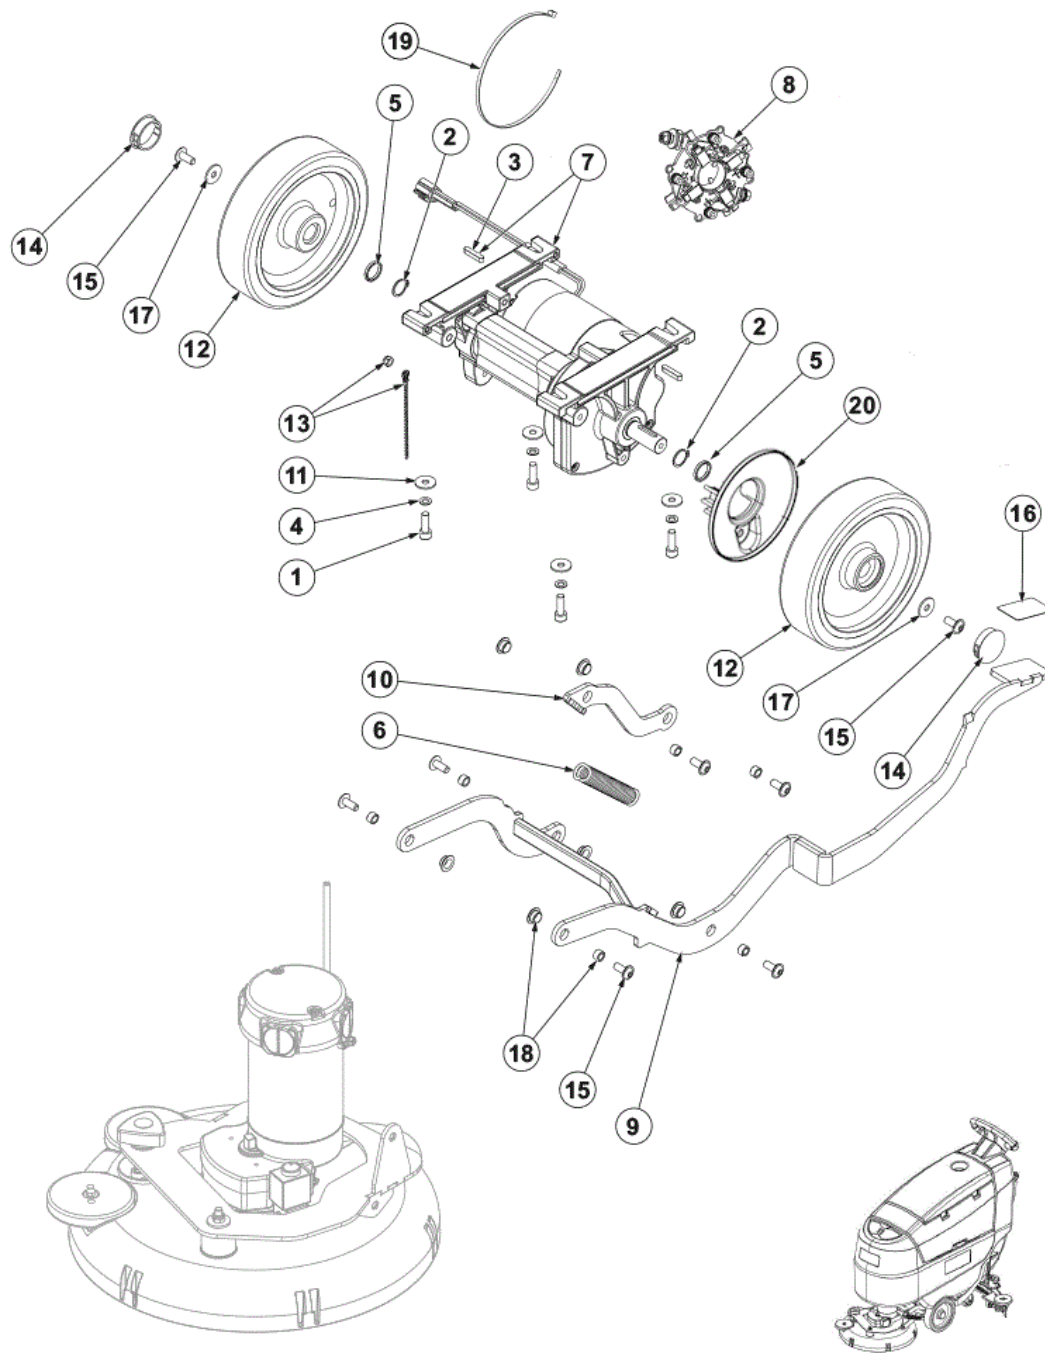

Part Notes:

[1] - OPTIONAL

PL VACUUM MOTOR SYSTEM

SC401 43 BD FULL PKG NIL

2017.11.02

2017.12.06

Pos.	Vare-nr	Antal	Beskrivelse	Notes
1	9100002533	1	MOTOR VACUUM 280W 24W KIT	
2	9100002447	1	GASKETS VAC. MOTOR KIT	
3	145 1756 000	4	Skruer 2.9X9.5	
4	9100000823	1	MOTOR VACUUM 24V 280W PKD	
5	9100001983	1	SUPPORT EXT. PLAST. F VAC. MOTOR KIT	
6	9100001989	1	SUPPORT INT. PLAST. F VAC. MOTOR SIP	
7	9100002445	1	HARNESS VACUUM MOTOR 24V SIP	
8	9100002446	1	SUPPORT PLAST. F VACUUM MOTOR SIP	
9	1466337000	1	TIE CABLE 4.8X430 WHITE 2 PCS SET	
10	9100002437	1	SCREW M5X20 TORX ISO7380-2 10 PCS SET	

Part Notes:

[1] - TSB-FC-2018-013 SC500_Oil leak from transaxle rev

PL HANDLEBAR SYSTEM (DRIVE)

SC401 43 BD FULL PKG NIL

2017.11.02

2017.12.06

Pos.	Vare-nr	Antal	Beskrivelse	Notes
1	140 9214 040	9	Skrue Torx 40X14 Fzb	
2	9100002437	1	SCREW M5X20 TORX ISO7380-2 10 PCS SET	
3	9100002471	1	COVER CENTR.PLAST.HANDLE BAR W/DRIVE SIP	
4	9097043000	1	Potentiometer Scrubtex 661Bd	
5	9098484000	1	Knop	
6	9100002466	1	FRAME PLAST. F HANDLE BAR W/DRIVE SIP	
7	9100002467	1	COVER PLAST. F HANDLE BAR SIP	
8	9100002016	2	SENSOR CAPACITIVE SIP	
9	9100002468	1	HARNESS DASHBOARD SIP	
10	9100002469	2	HARNESS HANDLE BAR SENSORS SIP	
11	9100002470	1	SWITCH W/CONNECTOR F REVERSE SIP	
12	9100002472	1	CONTROLLER USER INTERFACE 24V SIP	