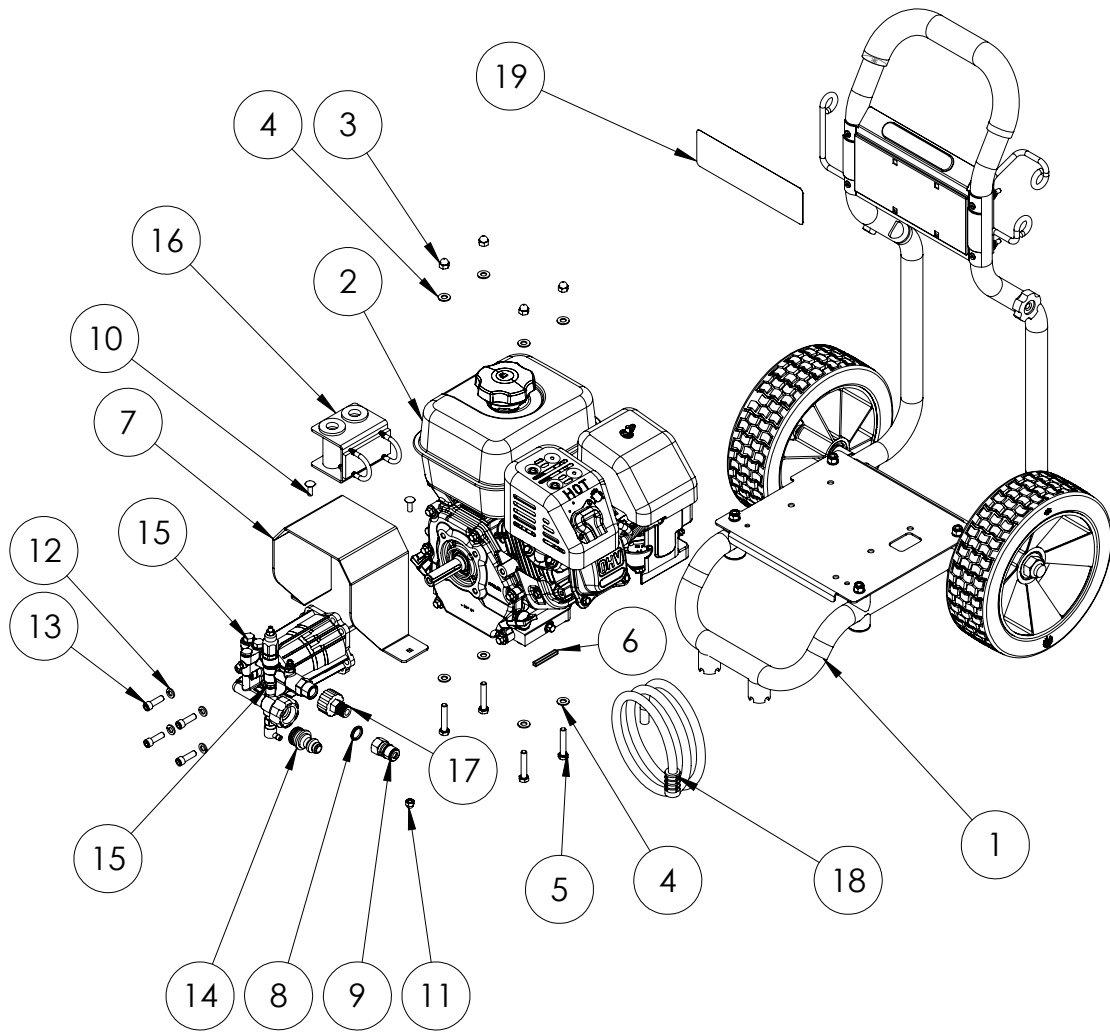

PARTS LIST

2020.02.04

TABLE OF CONTENTS

Overview	1
Handle	3
Chassis	5
Pump_MC 2C 160	7

Pos.	Vare-nr	Antal	Beskrivelse	Notes
1		1	FRAME, SMALL TIP BACK	
2		1	ENGINE, KOHLER, 6.5 KP	
3	31000711	4	NUT NYLOCK 5/16-18	
4	31000705	8	FLAT WASHER USS 5/16	
5		4	HHCS, 5/16-18 X 1 3/4	
6		1	KEYSTOCK, 3/16 X 1 3/4 LONG	
7	31001245	1	PUMP GUARD MC 2C T	
8	1801075	1	Tætningsskive 3/8"	
9	1600493	1	Ergo højtryksskobling DN10 3/8" han	
10	31000692	2	CARRIAGE BOLT 1/4-20X3/4	
11	31000710	2	NUT NYLOCK 1/4-20	
12	31000713	4	LOCK WASHER 5/16	
13		4	SOCKET HEAD CAP SCREW, 5/16-24 X 1"	
14	31001243	1	QUICK CONNECT MALE ADAPTER	
15	31001261	1	PUMP 3400 RPM 3/4 INCH HOLLOW SHAFT	
16	31001242	1	DUAL LANCE HOLDER ASSEMBLY	
17	31001250	1	TWIST COUPLER 1/4NPTM X 22 MM FEMALE	
18	31001244	1	INJECTOR HOSE ASSEMBLY	
19		1	NilFisk Dash Decal	

Pos.	Vare-nr	Antal	Beskrivelse	Notes
1		1	DASHBOARD	
2		1	FOAM GRIP	
3	31001238	1	HANGER F. HOSE	
4	31001239	1	HANGER F. GUN	
5		4	BHCS, M6-1 X 55	
6		1	HANDLE, UPPER, TUBE	
7		4	FLAT WASHER, M6	
8		4	NYLON LOCK NUT, M6-1	
9	31001237	2	KNOB M8-1	
10	31001233	2	SADDLE BOLT M8-1 X 45 MM	
11		1	GROMMET, BLACK RUBBER, 4 HOLE	

Pos.	Vare-nr	Antal	Beskrivelse	Notes
1		1	FRAME, BASE TUBE	
2		1	AXLE, 495MM, THREADED	
3	31001234	2	SPACER F. WHEEL	
4	31001240	4	VIBRATION ISOLATOR 60 DURO	
5		1	BASE PLATE	
6	31001235	2	WHEEL ASSY FLAT FREE 10.3 INCH DIA	
7	31001236	2	RUBBER FOOT	
8		4	FLAT WASHER, M8	
9		4	HEX BOLT, M8-1 X 70	
10		4	FLAT WASHER, M8 X 32	
11		4	NYLON LOCK NUT, M8-1	
12		2	FLAT WASHER, 19MM	
13		2	M18 X 1.5 NYLON LOCK NUT	
14		2	FLAT WASHER, M6	
15		2	1/4-20 X 1 TORX SCREW	

Pos.	Vare-nr	Antal	Beskrivelse	Notes
1	31001261	1	PUMP 3400 RPM 3/4 INCH HOLLOW SHAFT	
36	31001270	1		
38	31001271	1		
39	31000891	1	SPRING	
40	31000892	1	O RING 8.73X1.78 NBR 70SH	
41	31001272	1		
42	31001273	1		
100	31000851	1	UNLOADER VALVE KIT	
101	31000853	1	VALVE KIT	
102	31000863	1	WATER SEAL KIT	
103	31000864	1	O-RING KIT	
105	31000875	1	CHEMICAL NON-RETURN VALVE KIT	