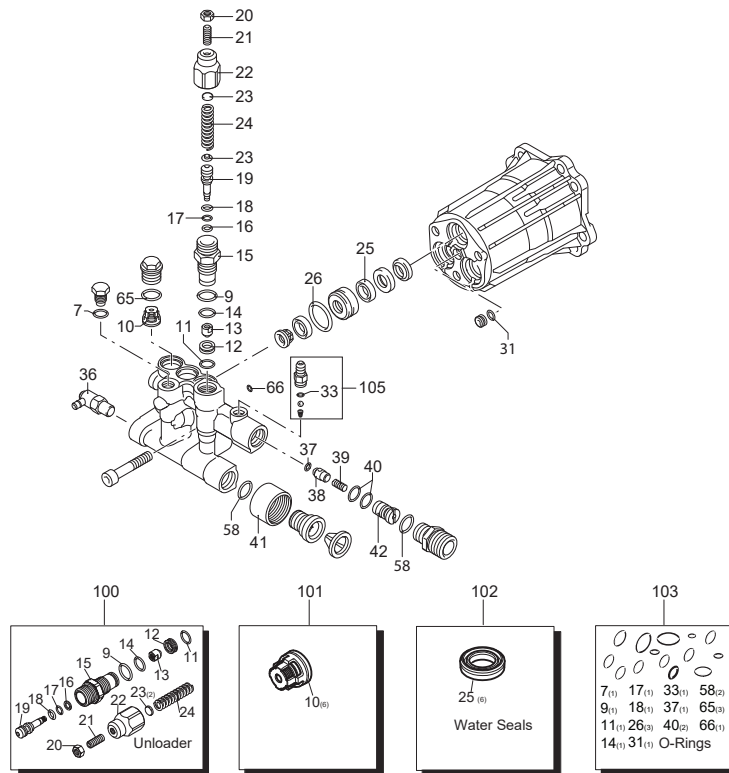

PARTS LIST

2020.02.04

TABLE OF CONTENTS

Overview	1
Handle	3
Chassis	5
Pump_MC 2C 160	7

Pos.	Vare-nr	Antal	Beskrivelse	Notes
1		1	FRAME, SMALL TIP BACK	
2		1	ENGINE, KOHLER, 6.5 KP	
3	31000711	4	NUT NYLOCK 5/16-18	
4	31000705	8	FLAT WASHER USS 5/16	
5		4	HHCS, 5/16-18 X 1 3/4	
6		1	KEYSTOCK, 3/16 X 1 3/4 LONG	
7	31001245	1	PUMP GUARD MC 2C T	
8	1801075	1	Tætningsskive 3/8"	
9	1600493	1	Ergo højtryksskobling DN10 3/8" han	
10	31000692	2	CARRIAGE BOLT 1/4-20X3/4	
11	31000710	2	NUT NYLOCK 1/4-20	
12	31000713	4	LOCK WASHER 5/16	
13		4	SOCKET HEAD CAP SCREW, 5/16-24 X 1"	
14	31001243	1	QUICK CONNECT MALE ADAPTER	
15	31001261	1	PUMP 3400 RPM 3/4 INCH HOLLOW SHAFT	
16	31001242	1	DUAL LANCE HOLDER ASSEMBLY	
17	31001250	1	TWIST COUPLER 1/4NPTM X 22 MM FEMALE	
18	31001244	1	INJECTOR HOSE ASSEMBLY	
19		1	NilFisk Dash Decal	

Pos.	Vare-nr	Antal	Beskrivelse	Notes
1		1	DASHBOARD	
2		1	FOAM GRIP	
3	31001238	1	HANGER F. HOSE	
4	31001239	1	HANGER F. GUN	
5		4	BHCS, M6-1 X 55	
6		1	HANDLE, UPPER, TUBE	
7		4	FLAT WASHER, M6	
8		4	NYLON LOCK NUT, M6-1	
9	31001237	2	KNOB M8-1	
10	31001233	2	SADDLE BOLT M8-1 X 45 MM	
11		1	GROMMET, BLACK RUBBER, 4 HOLE	

Pos.	Vare-nr	Antal	Beskrivelse	Notes
1		1	FRAME, BASE TUBE	
2		1	AXLE, 495MM, THREADED	
3	31001234	2	SPACER F. WHEEL	
4	31001240	4	VIBRATION ISOLATOR 60 DURO	
5		1	BASE PLATE	
6	31001235	2	WHEEL ASSY FLAT FREE 10.3 INCH DIA	
7	31001236	2	RUBBER FOOT	
8		4	FLAT WASHER, M8	
9		4	HEX BOLT, M8-1 X 70	
10		4	FLAT WASHER, M8 X 32	
11		4	NYLON LOCK NUT, M8-1	
12		2	FLAT WASHER, 19MM	
13		2	M18 X 1.5 NYLON LOCK NUT	
14		2	FLAT WASHER, M6	
15		2	1/4-20 X 1 TORX SCREW	

Pos.	Vare-nr	Antal	Beskrivelse	Notes
1	31001261	1	PUMP 3400 RPM 3/4 INCH HOLLOW SHAFT	
36	31001270	1		
38	31001271	1		
39	31000891	1	SPRING	
40	31000892	1	O RING 8.73X1.78 NBR 70SH	
41	31001272	1		
42	31001273	1		
100	31000851	1	UNLOADER VALVE KIT	
101	31000853	1	VALVE KIT	
102	31000863	1	WATER SEAL KIT	
103	31000864	1	O-RING KIT	
105	31000875	1	CHEMICAL NON-RETURN VALVE KIT	