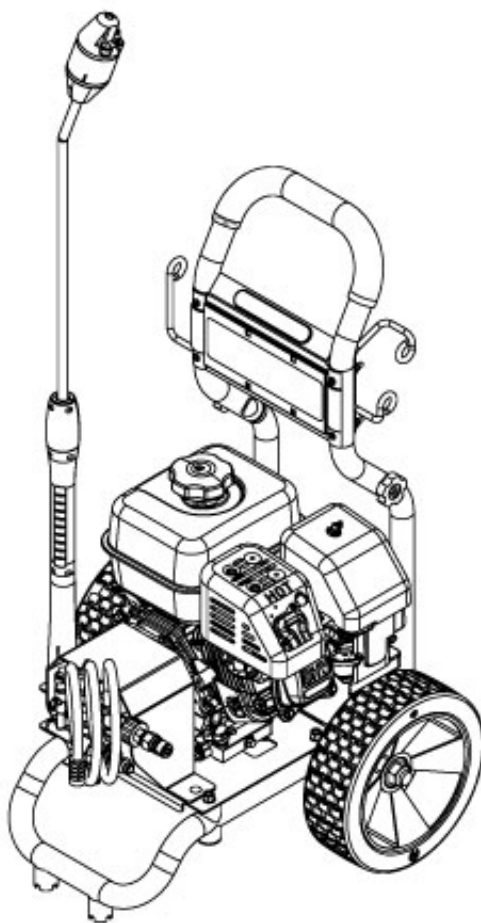

PARTS LIST

2020.02.04

TABLE OF CONTENTS

Overview	1
Handle	3
Chassis	5
Pump_MC 2C 160	7

Pos.	Vare-nr	Antal	Beskrivelse	Notes
1		1	FRAME, SMALL TIP BACK	
2		1	ENGINE, KOHLER, 6.5 KP	
3	31000711	4	NUT NYLOCK 5/16-18	
4	31000705	8	FLAT WASHER USS 5/16	
5		4	HHCS, 5/16-18 X 1 3/4	
6		1	KEYSTOCK, 3/16 X 1 3/4 LONG	
7	31001245	1	PUMP GUARD MC 2C T	
8	1801075	1	Tætningsskive 3/8"	
9	1600493	1	Ergo højtryksskobling DN10 3/8" han	
10	31000692	2	CARRIAGE BOLT 1/4-20X3/4	
11	31000710	2	NUT NYLOCK 1/4-20	
12	31000713	4	LOCK WASHER 5/16	
13		4	SOCKET HEAD CAP SCREW, 5/16-24 X 1"	
14	31001243	1	QUICK CONNECT MALE ADAPTER	
15	31001261	1	PUMP 3400 RPM 3/4 INCH HOLLOW SHAFT	
16	31001242	1	DUAL LANCE HOLDER ASSEMBLY	
17	31001250	1	TWIST COUPLER 1/4NPTM X 22 MM FEMALE	
18	31001244	1	INJECTOR HOSE ASSEMBLY	
19		1	NilFisk Dash Decal	

Pos.	Vare-nr	Antal	Beskrivelse	Notes
1		1	DASHBOARD	
2		1	FOAM GRIP	
3	31001238	1	HANGER F. HOSE	
4	31001239	1	HANGER F. GUN	
5		4	BHCS, M6-1 X 55	
6		1	HANDLE, UPPER, TUBE	
7		4	FLAT WASHER, M6	
8		4	NYLON LOCK NUT, M6-1	
9	31001237	2	KNOB M8-1	
10	31001233	2	SADDLE BOLT M8-1 X 45 MM	
11		1	GROMMET, BLACK RUBBER, 4 HOLE	

Pos.	Vare-nr	Antal	Beskrivelse	Notes
1		1	FRAME, BASE TUBE	
2		1	AXLE, 495MM, THREADED	
3	31001234	2	SPACER F. WHEEL	
4	31001240	4	VIBRATION ISOLATOR 60 DURO	
5		1	BASE PLATE	
6	31001235	2	WHEEL ASSY FLAT FREE 10.3 INCH DIA	
7	31001236	2	RUBBER FOOT	
8		4	FLAT WASHER, M8	
9		4	HEX BOLT, M8-1 X 70	
10		4	FLAT WASHER, M8 X 32	
11		4	NYLON LOCK NUT, M8-1	
12		2	FLAT WASHER, 19MM	
13		2	M18 X 1.5 NYLON LOCK NUT	
14		2	FLAT WASHER, M6	
15		2	1/4-20 X 1 TORX SCREW	

Pos.	Vare-nr	Antal	Beskrivelse	Notes
1	31001261	1	PUMP 3400 RPM 3/4 INCH HOLLOW SHAFT	
36	31001270	1		
38	31001271	1		
39	31000891	1	SPRING	
40	31000892	1	O RING 8.73X1.78 NBR 70SH	
41	31001272	1		
42	31001273	1		
100	31000851	1	UNLOADER VALVE KIT	
101	31000853	1	VALVE KIT	
102	31000863	1	WATER SEAL KIT	
103	31000864	1	O-RING KIT	
105	31000875	1	CHEMICAL NON-RETURN VALVE KIT	