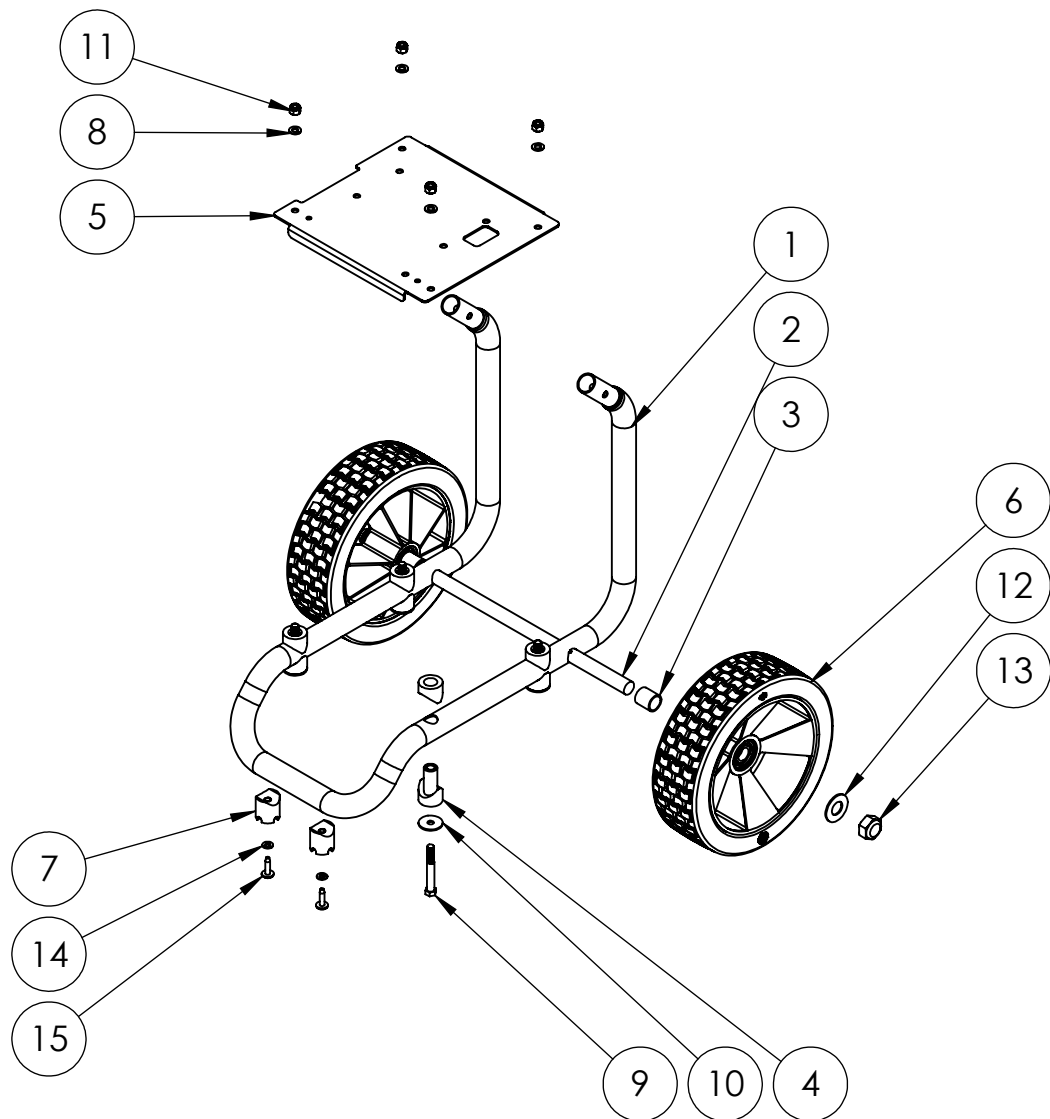

PARTS LIST

2020.02.04

TABLE OF CONTENTS

Overview	1
Handle	3
Chassis	5
Pump_MC 2C 160	7

Pos.	Vare-nr	Antal	Beskrivelse	Notes
1		1	FRAME, SMALL TIP BACK	
2		1	ENGINE, KOHLER, 6.5 KP	
3	31000711	4	NUT NYLOCK 5/16-18	
4	31000705	8	FLAT WASHER USS 5/16	
5		4	HHCS, 5/16-18 X 1 3/4	
6		1	KEYSTOCK, 3/16 X 1 3/4 LONG	
7	31001245	1	PUMP GUARD MC 2C T	
8	1801075	1	Tætningsskive 3/8"	
9	1600493	1	Ergo højtryksskobling DN10 3/8" han	
10	31000692	2	CARRIAGE BOLT 1/4-20X3/4	
11	31000710	2	NUT NYLOCK 1/4-20	
12	31000713	4	LOCK WASHER 5/16	
13		4	SOCKET HEAD CAP SCREW, 5/16-24 X 1"	
14	31001243	1	QUICK CONNECT MALE ADAPTER	
15	31001261	1	PUMP 3400 RPM 3/4 INCH HOLLOW SHAFT	
16	31001242	1	DUAL LANCE HOLDER ASSEMBLY	
17	31001250	1	TWIST COUPLER 1/4NPTM X 22 MM FEMALE	
18	31001244	1	INJECTOR HOSE ASSEMBLY	
19		1	NilFisk Dash Decal	

Pos.	Vare-nr	Antal	Beskrivelse	Notes
1		1	DASHBOARD	
2		1	FOAM GRIP	
3	31001238	1	HANGER F. HOSE	
4	31001239	1	HANGER F. GUN	
5		4	BHCS, M6-1 X 55	
6		1	HANDLE, UPPER, TUBE	
7		4	FLAT WASHER, M6	
8		4	NYLON LOCK NUT, M6-1	
9	31001237	2	KNOB M8-1	
10	31001233	2	SADDLE BOLT M8-1 X 45 MM	
11		1	GROMMET, BLACK RUBBER, 4 HOLE	

Pos.	Vare-nr	Antal	Beskrivelse	Notes
1		1	FRAME, BASE TUBE	
2		1	AXLE, 495MM, THREADED	
3	31001234	2	SPACER F. WHEEL	
4	31001240	4	VIBRATION ISOLATOR 60 DURO	
5		1	BASE PLATE	
6	31001235	2	WHEEL ASSY FLAT FREE 10.3 INCH DIA	
7	31001236	2	RUBBER FOOT	
8		4	FLAT WASHER, M8	
9		4	HEX BOLT, M8-1 X 70	
10		4	FLAT WASHER, M8 X 32	
11		4	NYLON LOCK NUT, M8-1	
12		2	FLAT WASHER, 19MM	
13		2	M18 X 1.5 NYLON LOCK NUT	
14		2	FLAT WASHER, M6	
15		2	1/4-20 X 1 TORX SCREW	

Pos.	Vare-nr	Antal	Beskrivelse	Notes
1	31001261	1	PUMP 3400 RPM 3/4 INCH HOLLOW SHAFT	
36	31001270	1		
38	31001271	1		
39	31000891	1	SPRING	
40	31000892	1	O RING 8.73X1.78 NBR 70SH	
41	31001272	1		
42	31001273	1		
100	31000851	1	UNLOADER VALVE KIT	
101	31000853	1	VALVE KIT	
102	31000863	1	WATER SEAL KIT	
103	31000864	1	O-RING KIT	
105	31000875	1	CHEMICAL NON-RETURN VALVE KIT	