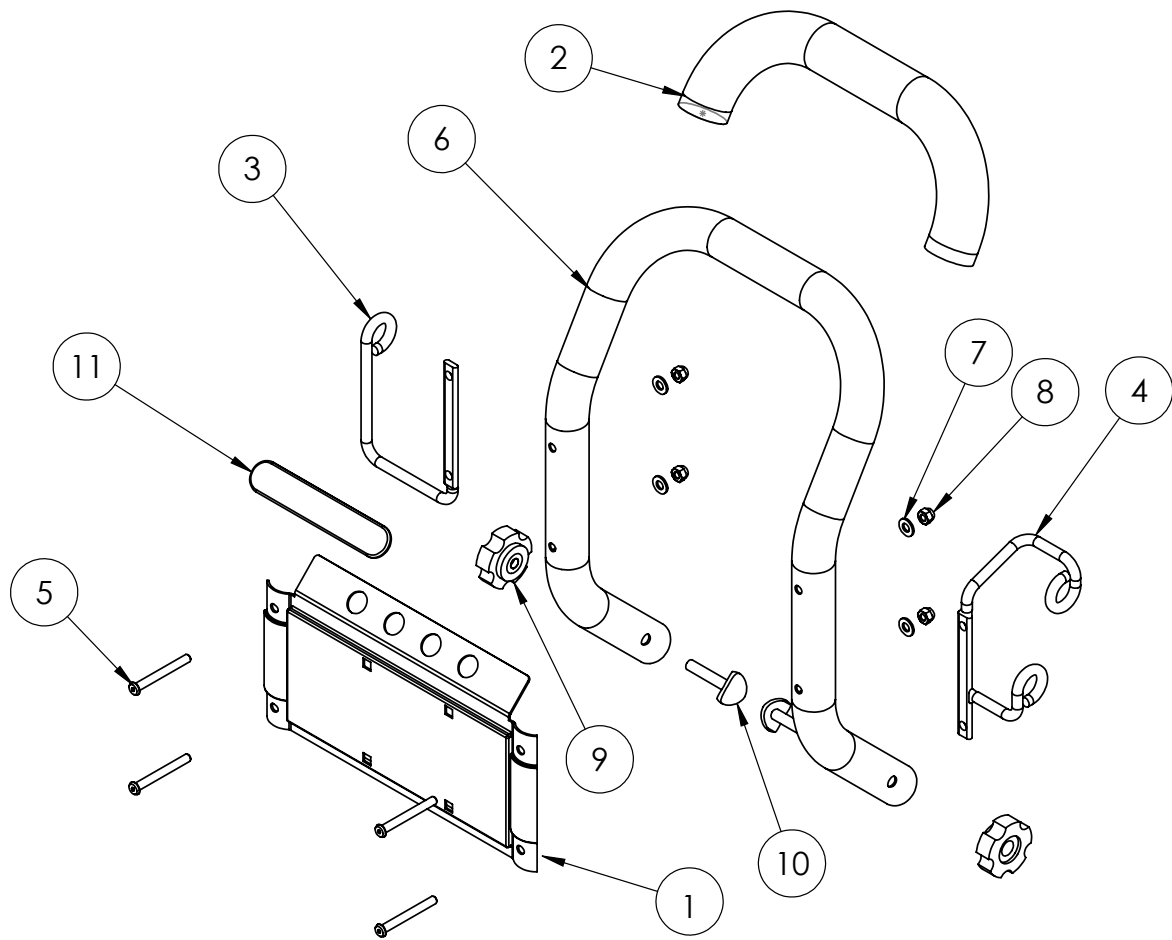

PARTS LIST

2020.02.04

TABLE OF CONTENTS

Overview	1
Handle	3
Chassis	5
Pump_MC 2C 160	7

Pos.	Vare-nr	Antal	Beskrivelse	Notes
1		1	FRAME, SMALL TIP BACK	
2		1	ENGINE, KOHLER, 6.5 KP	
3	31000711	4	NUT NYLOCK 5/16-18	
4	31000705	8	FLAT WASHER USS 5/16	
5		4	HHCS, 5/16-18 X 1 3/4	
6		1	KEYSTOCK, 3/16 X 1 3/4 LONG	
7	31001245	1	PUMP GUARD MC 2C T	
8	1801075	1	Tætningsskive 3/8"	
9	1600493	1	Ergo højtryksskobling DN10 3/8" han	
10	31000692	2	CARRIAGE BOLT 1/4-20X3/4	
11	31000710	2	NUT NYLOCK 1/4-20	
12	31000713	4	LOCK WASHER 5/16	
13		4	SOCKET HEAD CAP SCREW, 5/16-24 X 1"	
14	31001243	1	QUICK CONNECT MALE ADAPTER	
15	31001261	1	PUMP 3400 RPM 3/4 INCH HOLLOW SHAFT	
16	31001242	1	DUAL LANCE HOLDER ASSEMBLY	
17	31001250	1	TWIST COUPLER 1/4NPTM X 22 MM FEMALE	
18	31001244	1	INJECTOR HOSE ASSEMBLY	
19		1	NilFisk Dash Decal	

Pos.	Vare-nr	Antal	Beskrivelse	Notes
1		1	DASHBOARD	
2		1	FOAM GRIP	
3	31001238	1	HANGER F. HOSE	
4	31001239	1	HANGER F. GUN	
5		4	BHCS, M6-1 X 55	
6		1	HANDLE, UPPER, TUBE	
7		4	FLAT WASHER, M6	
8		4	NYLON LOCK NUT, M6-1	
9	31001237	2	KNOB M8-1	
10	31001233	2	SADDLE BOLT M8-1 X 45 MM	
11		1	GROMMET, BLACK RUBBER, 4 HOLE	

Pos.	Vare-nr	Antal	Beskrivelse	Notes
1		1	FRAME, BASE TUBE	
2		1	AXLE, 495MM, THREADED	
3	31001234	2	SPACER F. WHEEL	
4	31001240	4	VIBRATION ISOLATOR 60 DURO	
5		1	BASE PLATE	
6	31001235	2	WHEEL ASSY FLAT FREE 10.3 INCH DIA	
7	31001236	2	RUBBER FOOT	
8		4	FLAT WASHER, M8	
9		4	HEX BOLT, M8-1 X 70	
10		4	FLAT WASHER, M8 X 32	
11		4	NYLON LOCK NUT, M8-1	
12		2	FLAT WASHER, 19MM	
13		2	M18 X 1.5 NYLON LOCK NUT	
14		2	FLAT WASHER, M6	
15		2	1/4-20 X 1 TORX SCREW	

Pos.	Vare-nr	Antal	Beskrivelse	Notes
1	31001261	1	PUMP 3400 RPM 3/4 INCH HOLLOW SHAFT	
36	31001270	1		
38	31001271	1		
39	31000891	1	SPRING	
40	31000892	1	O RING 8.73X1.78 NBR 70SH	
41	31001272	1		
42	31001273	1		
100	31000851	1	UNLOADER VALVE KIT	
101	31000853	1	VALVE KIT	
102	31000863	1	WATER SEAL KIT	
103	31000864	1	O-RING KIT	
105	31000875	1	CHEMICAL NON-RETURN VALVE KIT	