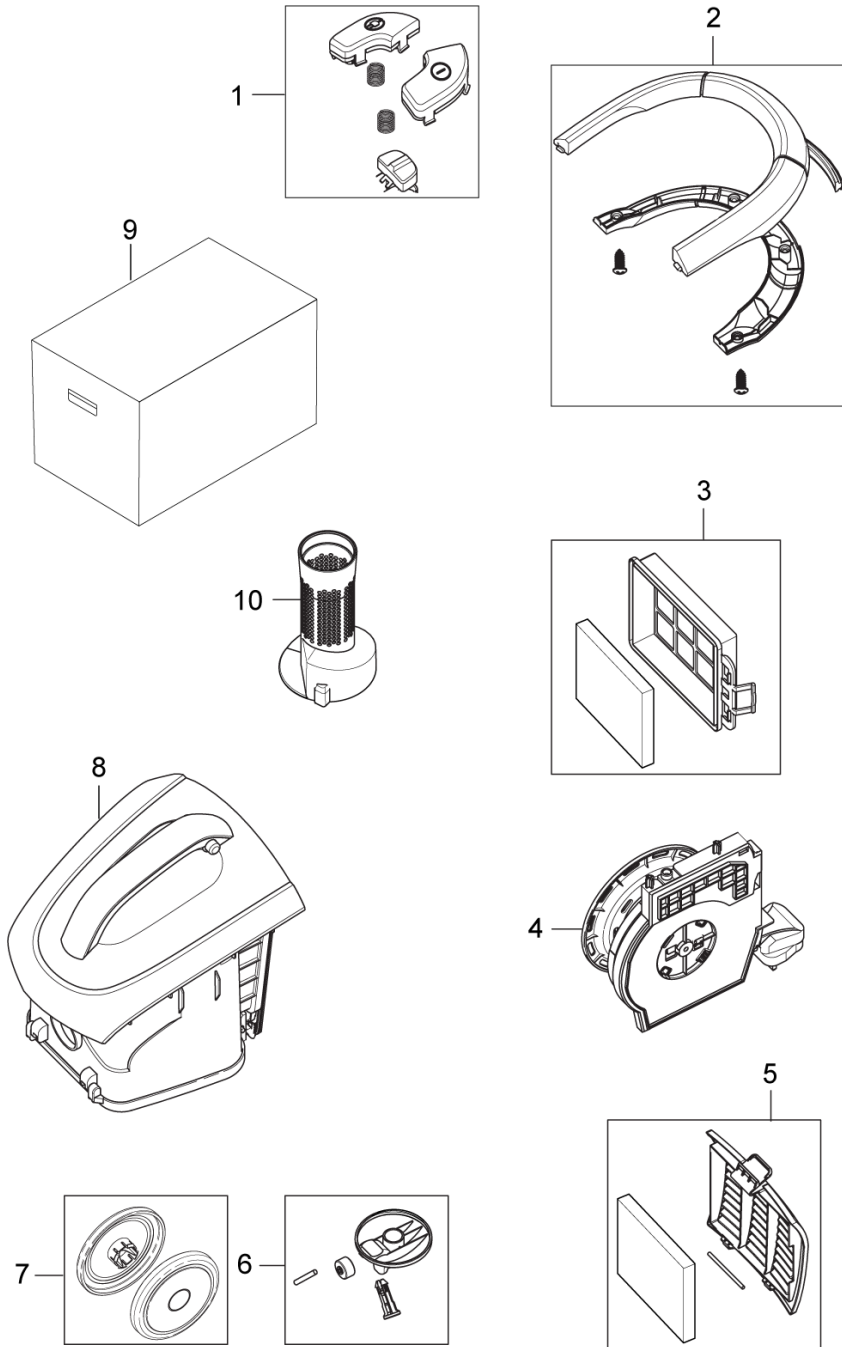

PARTS LIST

2020.02.12

TABLE OF CONTENTS

Overview1
Motor and filters3
Hose, tube and nozzles5

Pos.	Vare-nr	Antal	Beskrivelse	Notes
1	128389355	1	ON-OFF CORD REEL & SLIDER BUTTONS BLACK	
1	12404738	1	ON-OFF CORD REEL AND SLIDER BUTTONS - GO	
1	12404749	1	ON-OFF CORD REEL AND SLIDER BUTTONS - BL	
1	12404748	1	ON-OFF CORD REEL AND SLIDER BUTTONS - RE	
2	12404740	1	HANDLE COMPL BLUE - METEOR	
2	12404741	1	HANDLE COMPL GOLD - METEOR	
2	128389361	1	HANDLE COMPL BLACK - METEOR	
2	12404739	1	HANDLE COMPL RED - METEOR	
3	128389356	1	EXHAUST FILTER H13 METEOR	
3	12404731	1	EXHAUST FILTER - METEOR	
4	128389357	1	CABLE REWINDER METEOR 6M - EU	
4	12404750	1	CABLE REWINDER METEOR 6M - AUS/NZ	
5	12404736	1	EXHAUST LATCH - METEOR	
6	12404742	1	FRONT WHEEL SMALL - METEOR	
7	12404743	1	REAR WHEELS - METEOR RED 2PCS	
7	128389358	1		
7	12404745	1	REAR WHEELS - METEOR GOLD 2PCS	
7	12404744	1	REAR WHEELS - METEOR BLUE 2PCS	
8	12404734	1	DUST CONTAINER - BLUE	
8	12404733	1	DUST CONTAINER - RED	
8	12404735	1	DUST CONTAINER - GOLD	
8	128389359	1	DUST CONTAINER - BLACK	
9	12404737	1	SALES CARDBOARD BOX - METEOR	
9	128389313	1	SALES CARDBOARD BOX - METEOR-EU-BLUE	
10	12404751	1	CYCLONIC INSERT	

Part Notes:

[1] - NO LONGER AVAILABLE

Pos.	Vare-nr	Antal	Beskrivelse	Notes
1	12404718	1	HOSE COMPL W BENT END AND ACC HOLDER 35M	
2	12404719	1	ACCESSORY HOLDER FOR 35MM BENT END	
3	12404717	1	TELESCOPIC TUBE 35MM	
4	80067400	1	HARD FL NOZ 35MM W300MM	[1]
5	12404723	1	TURBO NOZZLE 35MM COMBAT ULTRA	
6	128389351	1	COMBI NOZZLE 35MM B10 ECO	
6	80067300	1	COMBI NOZZLE 35MM W 275MM	
7	12404722	1	UPHOLSTERY NOZZLE35M	
8	12404720	1	ROUND BRUSH 35MM	[2]
9	12404721	1	CREVICE NOZZLE 35MM	[3]
10	12404746	1	MINI TURBO BRUSH	

Part Notes:

- [1] - 128350253
- [2] - PRUNED - NO REPLACEMENT
- [3] - PRUNED