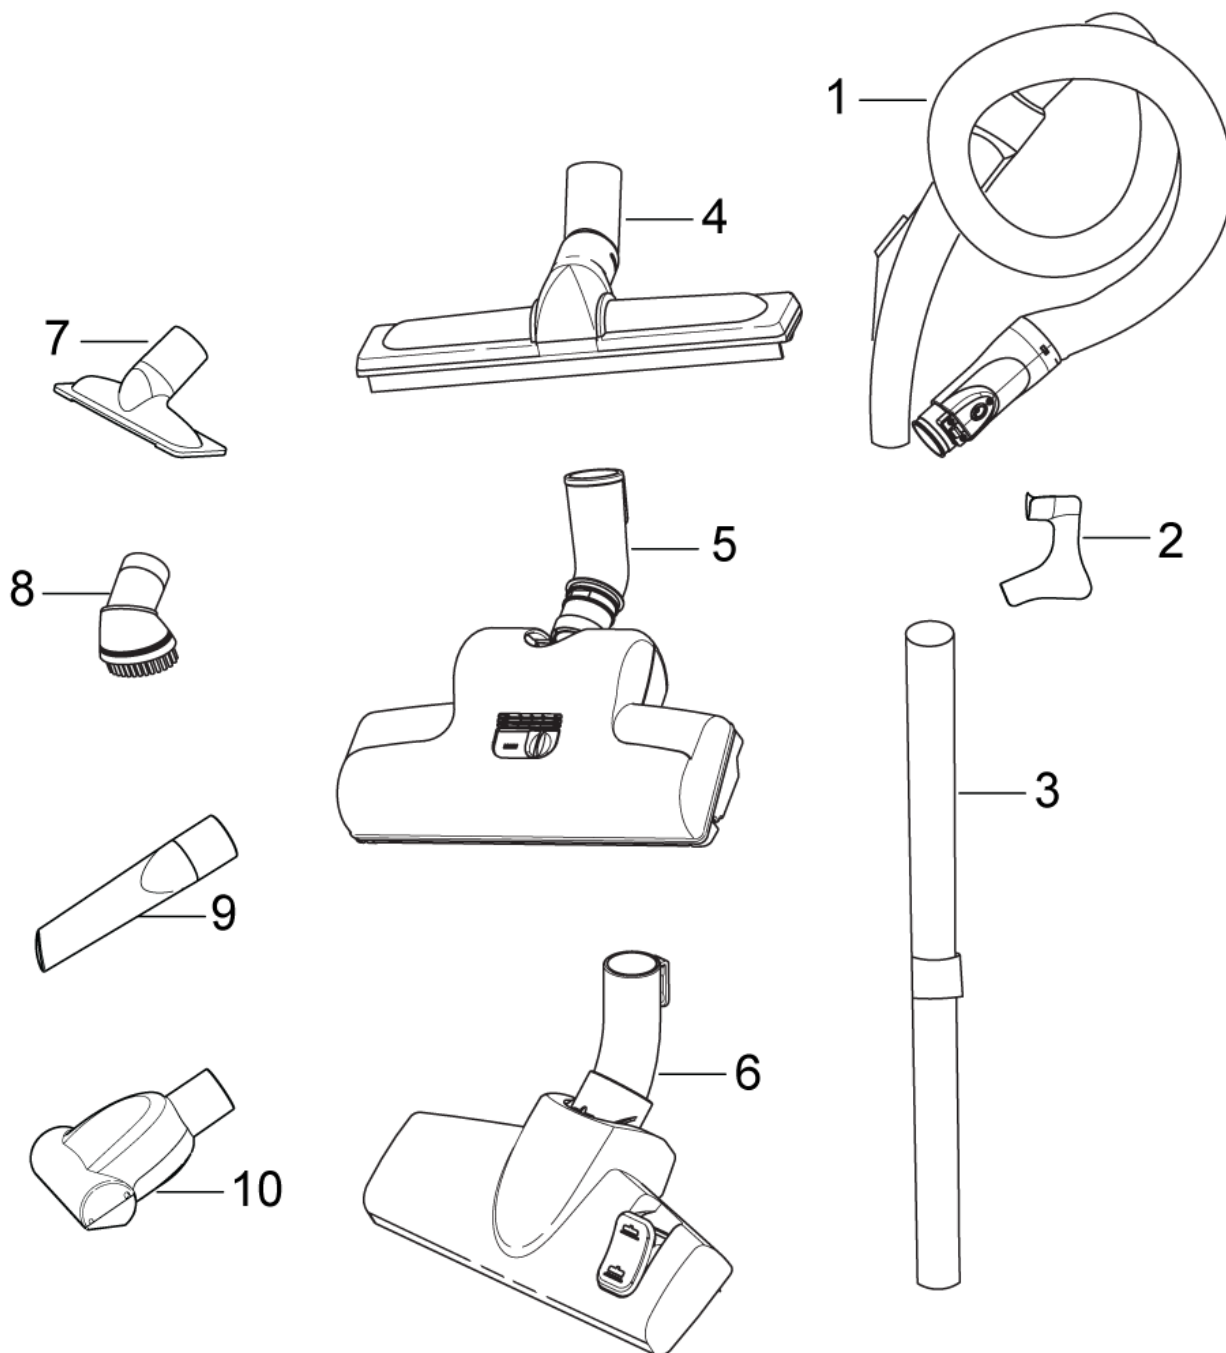

PARTS LIST

2020.02.12

TABLE OF CONTENTS

Overview1
Motor and filters3
Hose, tube and nozzles5

Pos.	Vare-nr	Antal	Beskrivelse	Notes
1	128389355	1	ON-OFF CORD REEL & SLIDER BUTTONS BLACK	
1	12404738	1	ON-OFF CORD REEL AND SLIDER BUTTONS - GO	
1	12404749	1	ON-OFF CORD REEL AND SLIDER BUTTONS - BL	
1	12404748	1	ON-OFF CORD REEL AND SLIDER BUTTONS - RE	
2	12404740	1	HANDLE COMPL BLUE - METEOR	
2	12404741	1	HANDLE COMPL GOLD - METEOR	
2	128389361	1	HANDLE COMPL BLACK - METEOR	
2	12404739	1	HANDLE COMPL RED - METEOR	
3	128389356	1	EXHAUST FILTER H13 METEOR	
3	12404731	1	EXHAUST FILTER - METEOR	
4	128389357	1	CABLE REWINDER METEOR 6M - EU	
4	12404750	1	CABLE REWINDER METEOR 6M - AUS/NZ	
5	12404736	1	EXHAUST LATCH - METEOR	
6	12404742	1	FRONT WHEEL SMALL - METEOR	
7	12404743	1	REAR WHEELS - METEOR RED 2PCS	
7	128389358	1		
7	12404745	1	REAR WHEELS - METEOR GOLD 2PCS	
7	12404744	1	REAR WHEELS - METEOR BLUE 2PCS	
8	12404734	1	DUST CONTAINER - BLUE	
8	12404733	1	DUST CONTAINER - RED	
8	12404735	1	DUST CONTAINER - GOLD	
8	128389359	1	DUST CONTAINER - BLACK	
9	12404737	1	SALES CARDBOARD BOX - METEOR	
9	128389313	1	SALES CARDBOARD BOX - METEOR-EU-BLUE	
10	12404751	1	CYCLONIC INSERT	

Part Notes:

[1] - NO LONGER AVAILABLE

Pos.	Vare-nr	Antal	Beskrivelse	Notes
1	12404718	1	HOSE COMPL W BENT END AND ACC HOLDER 35M	
2	12404719	1	ACCESSORY HOLDER FOR 35MM BENT END	
3	12404717	1	TELESCOPIC TUBE 35MM	
4	80067400	1	HARD FL NOZ 35MM W300MM	[1]
5	12404723	1	TURBO NOZZLE 35MM COMBAT ULTRA	
6	128389351	1	COMBI NOZZLE 35MM B10 ECO	
6	80067300	1	COMBI NOZZLE 35MM W 275MM	
7	12404722	1	UPHOLSTERY NOZZLE35M	
8	12404720	1	ROUND BRUSH 35MM	[2]
9	12404721	1	CREVICE NOZZLE 35MM	[3]
10	12404746	1	MINI TURBO BRUSH	

Part Notes:

- [1] - 128350253
- [2] - PRUNED - NO REPLACEMENT
- [3] - PRUNED