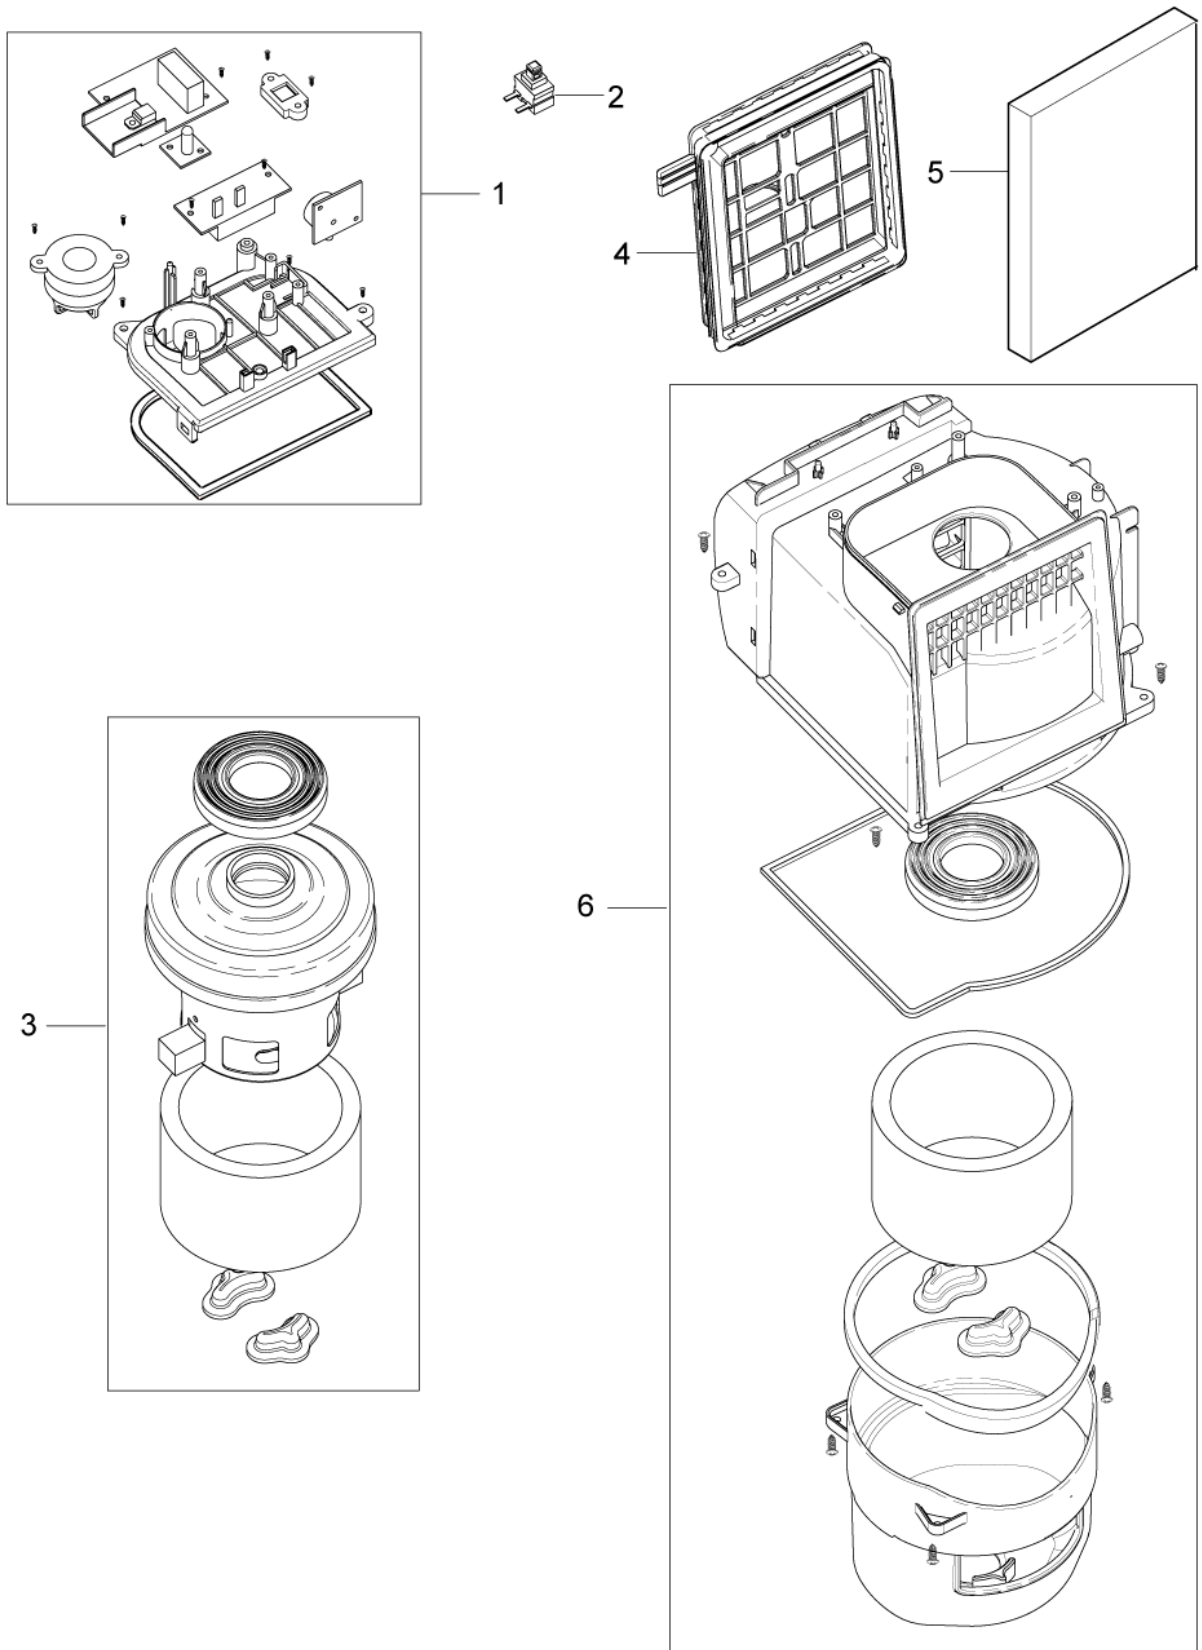

PARTS LIST

2020.02.12

TABLE OF CONTENTS

Overview1
Motor and filters3
Hose, tube and nozzles5

Pos.	Vare-nr	Antal	Beskrivelse	Notes
1	128389355	1	ON-OFF CORD REEL & SLIDER BUTTONS BLACK	
1	12404738	1	ON-OFF CORD REEL AND SLIDER BUTTONS - GO	
1	12404749	1	ON-OFF CORD REEL AND SLIDER BUTTONS - BL	
1	12404748	1	ON-OFF CORD REEL AND SLIDER BUTTONS - RE	
2	12404740	1	HANDLE COMPL BLUE - METEOR	
2	12404741	1	HANDLE COMPL GOLD - METEOR	
2	128389361	1	HANDLE COMPL BLACK - METEOR	
2	12404739	1	HANDLE COMPL RED - METEOR	
3	128389356	1	EXHAUST FILTER H13 METEOR	
3	12404731	1	EXHAUST FILTER - METEOR	
4	128389357	1	CABLE REWINDER METEOR 6M - EU	
4	12404750	1	CABLE REWINDER METEOR 6M - AUS/NZ	
5	12404736	1	EXHAUST LATCH - METEOR	
6	12404742	1	FRONT WHEEL SMALL - METEOR	
7	12404743	1	REAR WHEELS - METEOR RED 2PCS	
7	128389358	1		
7	12404745	1	REAR WHEELS - METEOR GOLD 2PCS	
7	12404744	1	REAR WHEELS - METEOR BLUE 2PCS	
8	12404734	1	DUST CONTAINER - BLUE	
8	12404733	1	DUST CONTAINER - RED	
8	12404735	1	DUST CONTAINER - GOLD	
8	128389359	1	DUST CONTAINER - BLACK	
9	12404737	1	SALES CARDBOARD BOX - METEOR	
9	128389313	1	SALES CARDBOARD BOX - METEOR-EU-BLUE	
10	12404751	1	CYCLONIC INSERT	

Part Notes:

[1] - NO LONGER AVAILABLE

Pos.	Vare-nr	Antal	Beskrivelse	Notes
1	12404718	1	HOSE COMPL W BENT END AND ACC HOLDER 35M	
2	12404719	1	ACCESSORY HOLDER FOR 35MM BENT END	
3	12404717	1	TELESCOPIC TUBE 35MM	
4	80067400	1	HARD FL NOZ 35MM W300MM	[1]
5	12404723	1	TURBO NOZZLE 35MM COMBAT ULTRA	
6	128389351	1	COMBI NOZZLE 35MM B10 ECO	
6	80067300	1	COMBI NOZZLE 35MM W 275MM	
7	12404722	1	UPHOLSTERY NOZZLE35M	
8	12404720	1	ROUND BRUSH 35MM	[2]
9	12404721	1	CREVICE NOZZLE 35MM	[3]
10	12404746	1	MINI TURBO BRUSH	