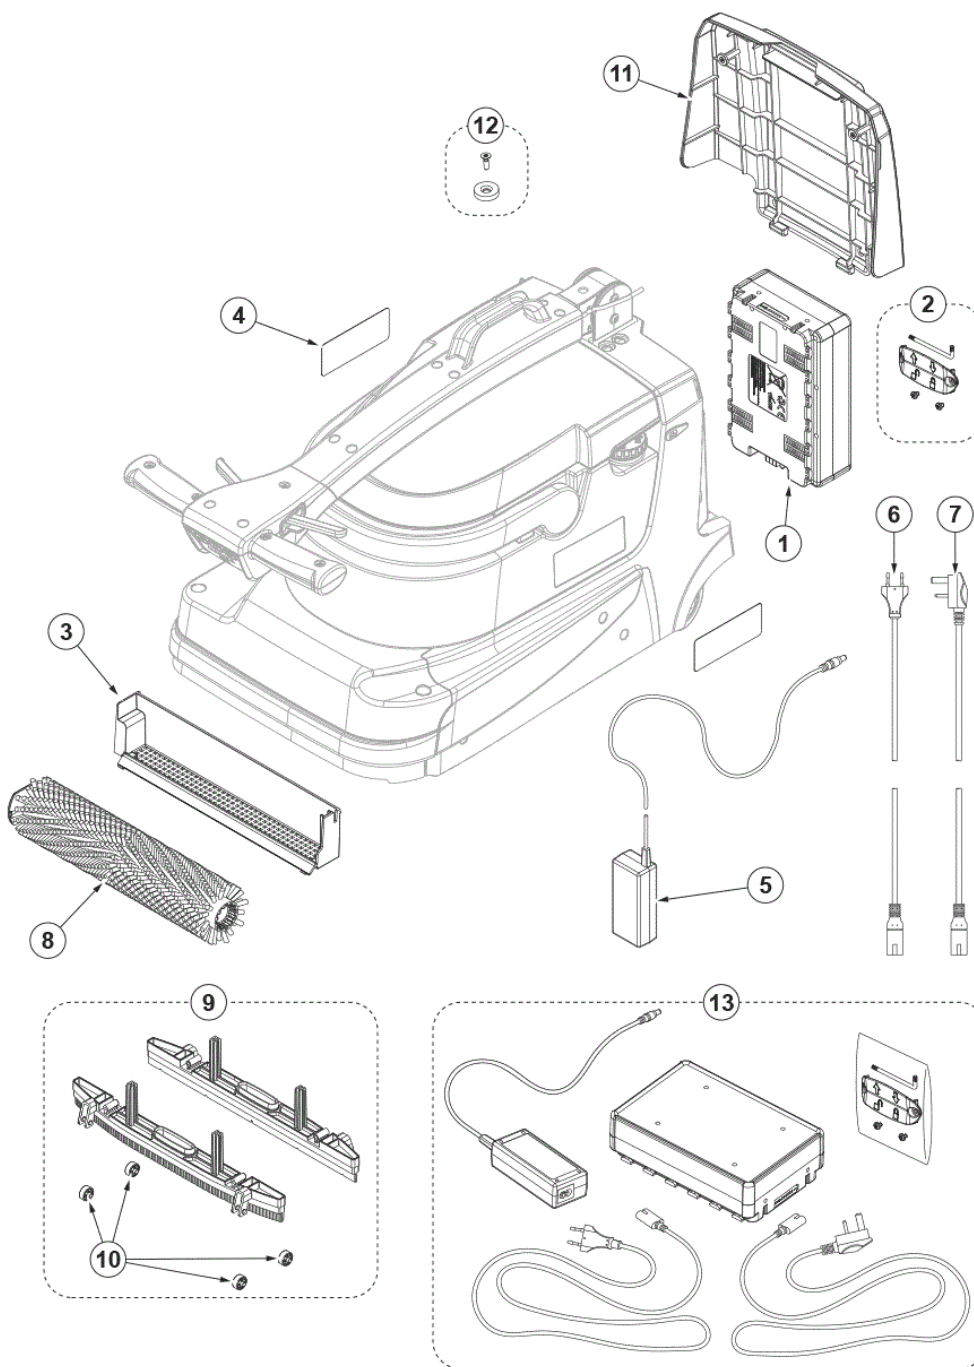

PARTS LIST

2020.08.31

TABLE OF CONTENTS

PL GENERAL VIEW	1
PL SOLUTION AND RECOVERY TANK.....	3
Brush cylinder 340mm.....	5
PL BRUSH MOTOR.....	7
PL CHASSIS - FIXING AND COVER.....	9
PL CHASSIS - VACUUM AND REAR WHEELS.....	11
PL CHASSIS - SOLUTION AND VAC CHAMBER.....	13
PL CHASSIS - PEDAL WHEELS.....	15
PL HANDLE BAR.....	17
PL WIRING DIAGRAM.....	19
PL RECOMMENDED PARTS - ACCESSORIES.....	21

Part Notes:

[1] - OPTIONAL - See TSB-FC-2017-035

TSB-FC-2017-062 battery firmware SC250

DE TSB-FC-2017-062 SC250 Scrubtec 334C Batterie Firmware

[2] - OPTIONAL

[3] - OPTIONAL

Brush cylinder 340mm

[4] - OPTIONAL