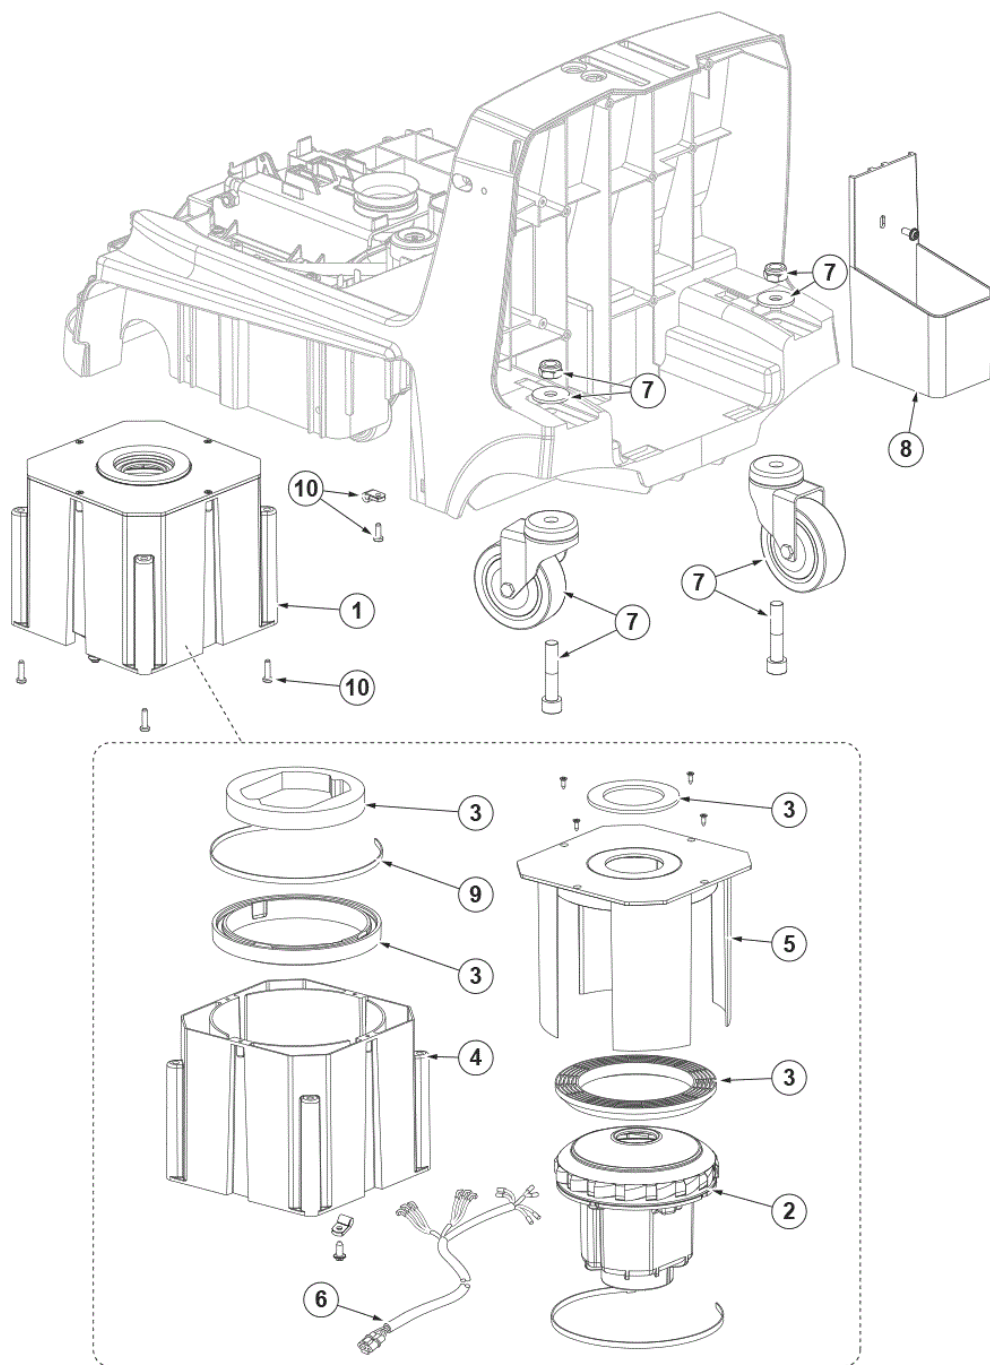

Part Notes:

- [1] - See TSB-FC-2017-038
DE TSB-FC-2017-038 SC250 Scrubtec 334C neue Steuerung
- [2] - SEE INST. INSTR. 9100002252
- [3] - SEE INST. INSTR. 9100002365

PL CHASSIS - VACUUM AND REAR WHEELS

SC250 34C NIL