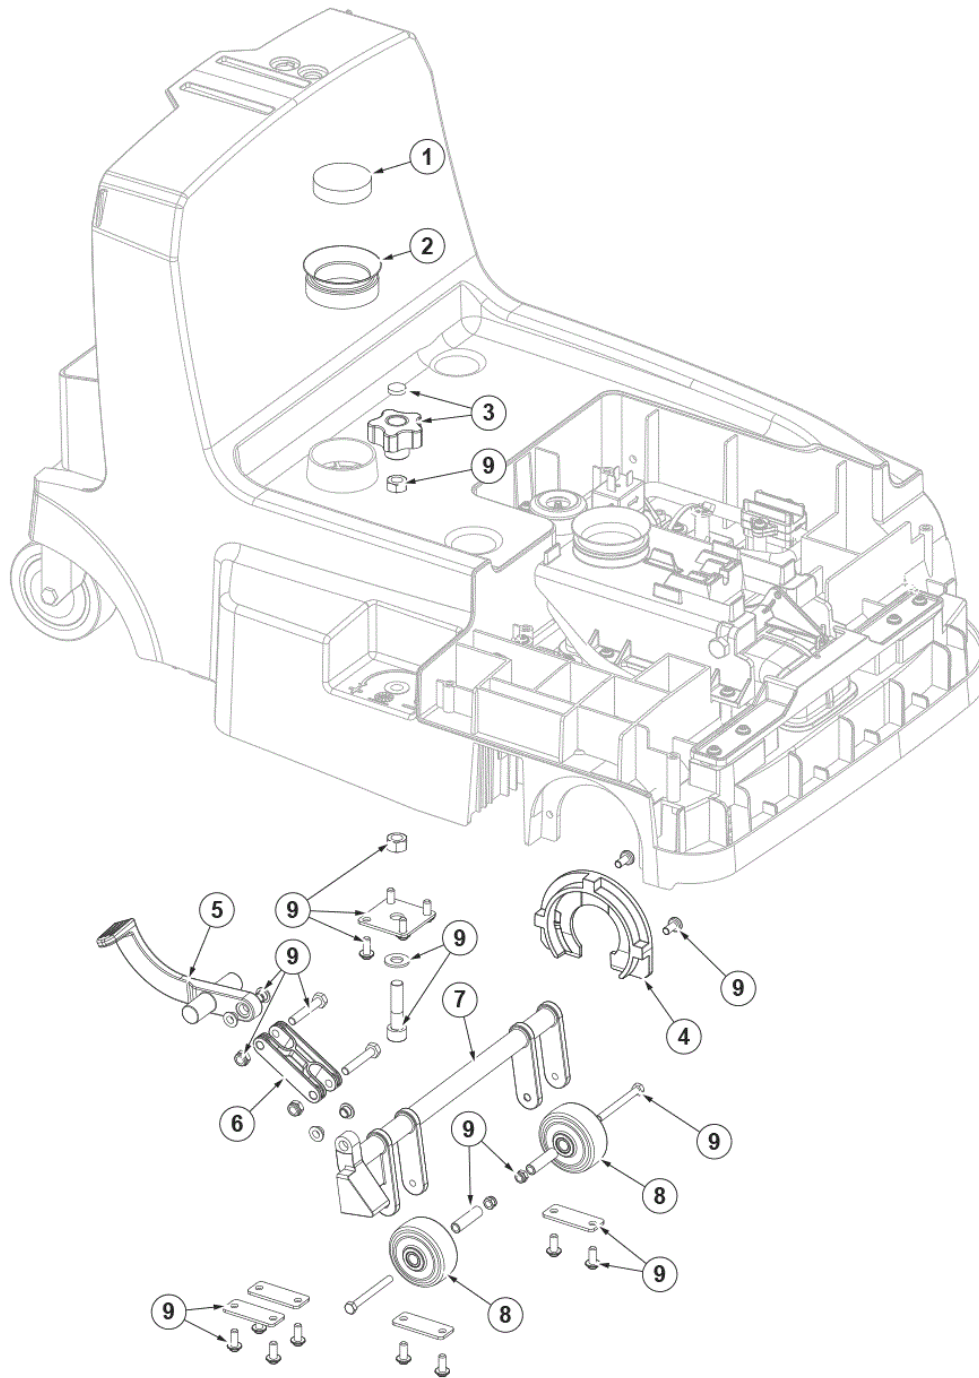

PL CHASSIS - PEDAL WHEELS

SC250 34C NIL

2017.11.02

2019.06.20

Pos.	Vare-nr	Antal	Beskrivelse	Notes
1	9100001278	1	FILTER VACUUM MOTOR PKD	
2	9100001958	1	GASKET PKD	
3	33022889	1	KNOB KIT	
4	9100001973	1	SUPPORT ALU F BRUSH HOOKING SIP	
5	9100001962	1	PEDAL ALU F MACHINE PARKING SIP	
6	9100001982	1	LEVER PLAST. F PEDAL SIP	
7	9100001961	1	SUPPORT ALU F FIXED WHEELS SIP	
8	9100000559	2	WHEEL D.51 GREY PKD	
9	9100002043	1	HARDWARE PEDAL WHEELS KIT