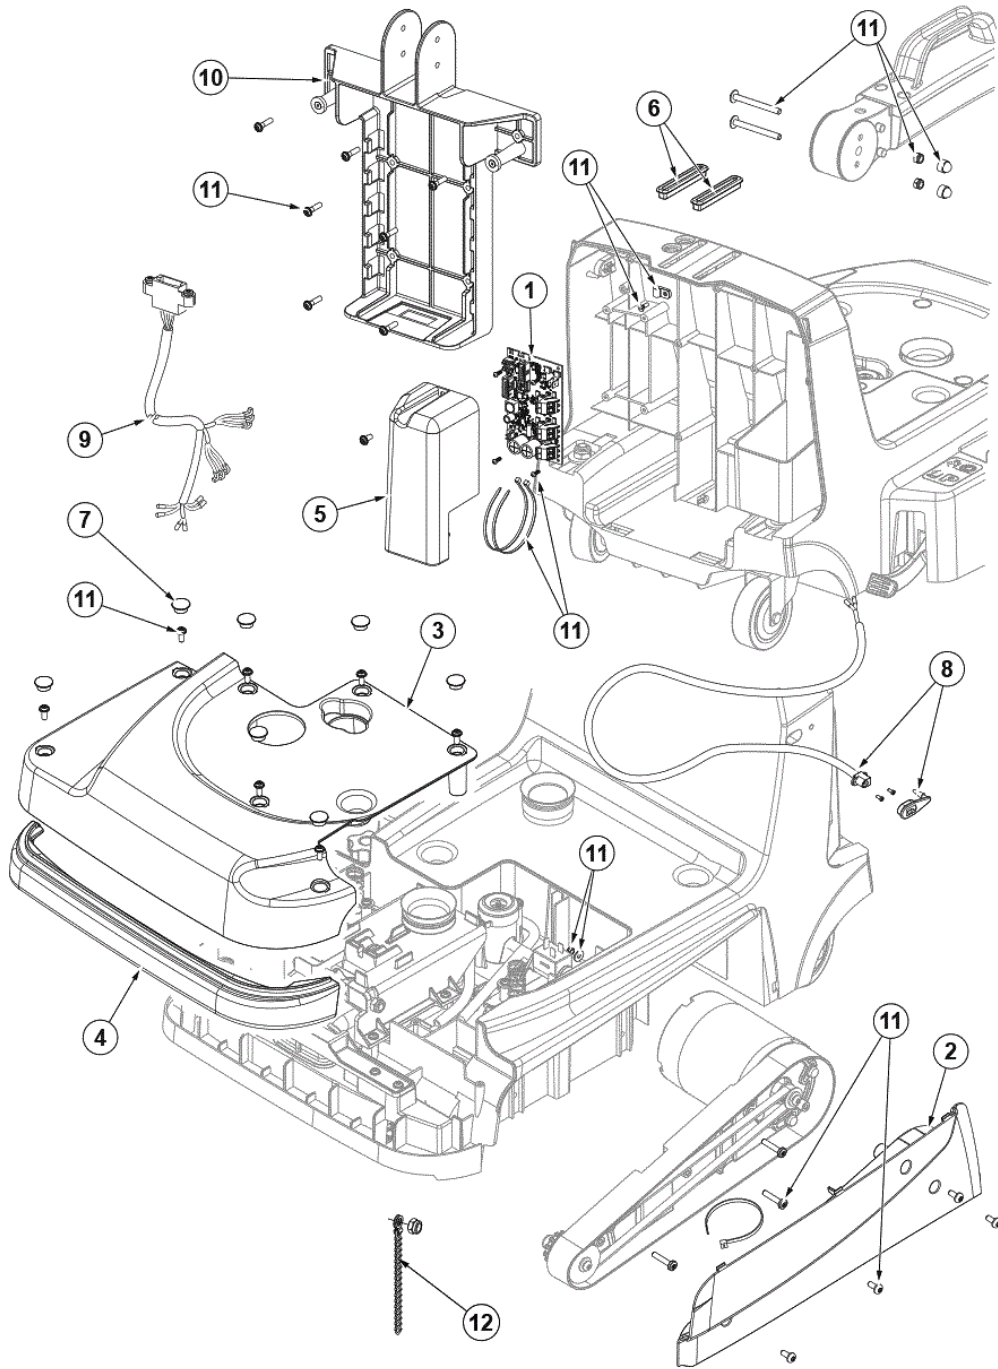

Pos.	Vare-nr	Antal	Beskrivelse	Notes
1	9100002260	1	CONTROLLER MAIN MACH.P24 PROGR. SIP	[1]
2	9100001963	1	CASING BELT PROTECTION PLAST. GREY SIP	
3	9100001965	1	CASING UPPER PLAST. GREY F CHASSIS SIP	
4	9100001988	1	BUMPER FRONT PLAST. SIP	
5	9100001991	1	COVER PLAST.F CONTROLLER MAIN MACH. SIP	
6	9100001994	2	GASKET RUBBER HANDLE FIXING SIP	
7	9100002019	1	CAP PLAST. D.13.25XD.18 BLACK 10 PCS SET	
8	9100002201	1	HARNESS BATTERY CHARGER KIT	[2]
9	9100002038	1	HARNESS BATTERY KIT	
10	9100002039	1	HANDLE FIXING KIT	
11	9100002040	1	HARDWARE CHASSIS KIT	
12	9100002366	1	CHAIN ANTISTATIC KIT	[3]

Part Notes:

1. [1] - See TSB-FC-2017-038
   DE TSB-FC-2017-038 SC250 Scrubtec 334C neue Steuerung
2. [2] - SEE INST. INSTR. 9100002252
3. [3] - SEE INST. INSTR. 9100002365