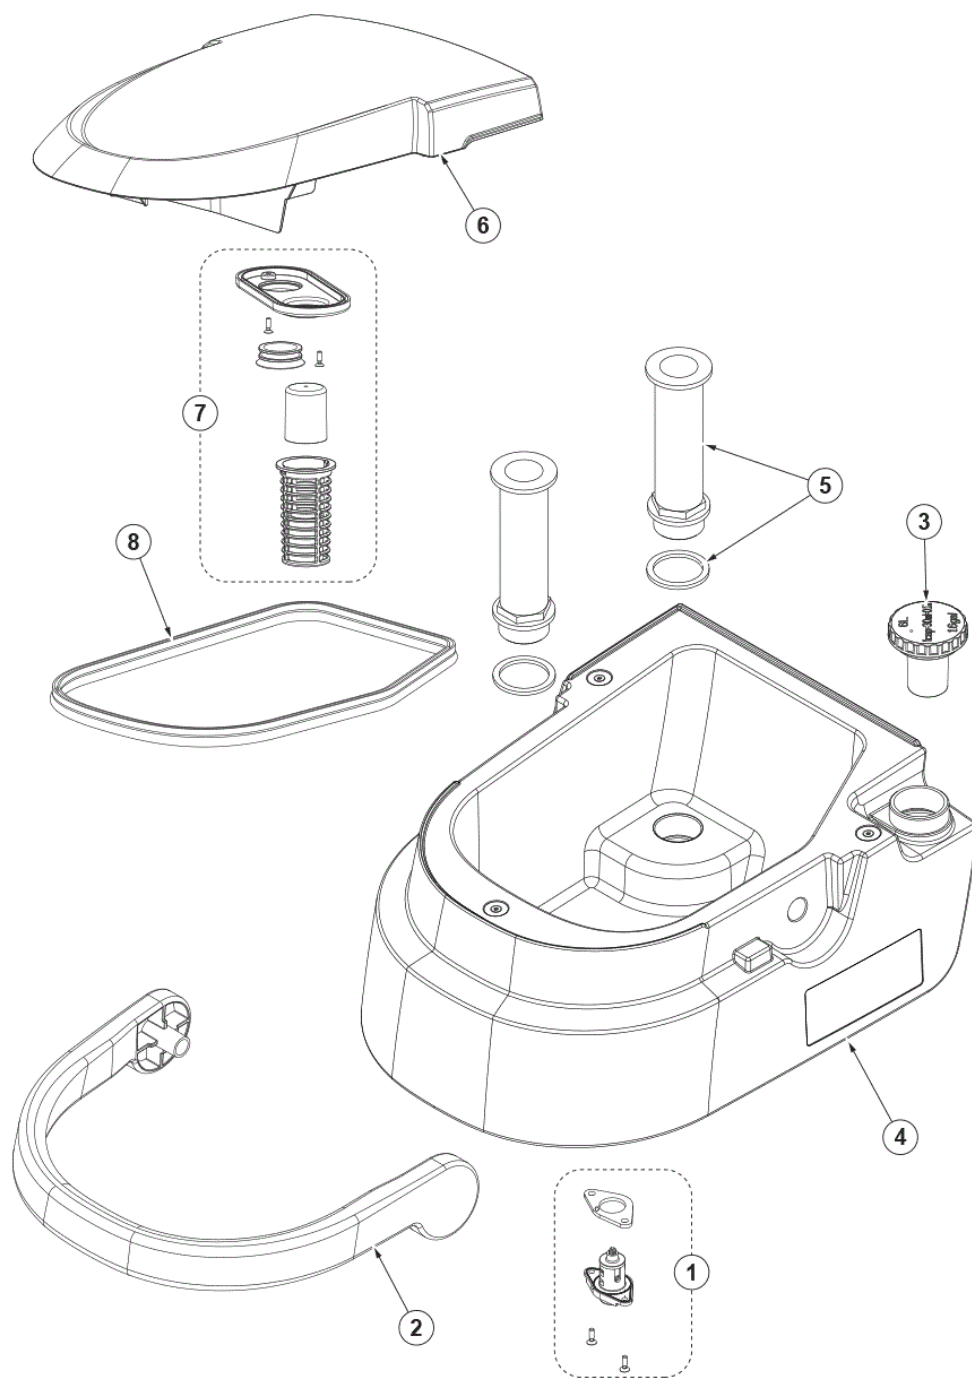

PARTS LIST

2020.08.31

TABLE OF CONTENTS

PL GENERAL VIEW	1
PL SOLUTION AND RECOVERY TANK.....	3
Brush cylinder 340mm.....	5
PL BRUSH MOTOR.....	7
PL CHASSIS - FIXING AND COVER.....	9
PL CHASSIS - VACUUM AND REAR WHEELS.....	11
PL CHASSIS - SOLUTION AND VAC CHAMBER.....	13
PL CHASSIS - PEDAL WHEELS.....	15
PL HANDLE BAR.....	17
PL WIRING DIAGRAM.....	19
PL RECOMMENDED PARTS - ACCESSORIES.....	21

Part Notes:

[1] - OPTIONAL - See TSB-FC-2017-035

TSB-FC-2017-062 battery firmware SC250

DE TSB-FC-2017-062 SC250 Scrubtec 334C Batterie Firmware

[2] - OPTIONAL

[3] - OPTIONAL

Brush cylinder 340mm

[4] - OPTIONAL

TSB-FC-2017-062 battery firmware SC250

PL SOLUTION AND RECOVERY TANK

SC250 34C NIL

2017.11.02

2017.05.23

Pos.	Vare-nr	Antal	Beskrivelse	Notes
1	9100002029	1	VALVE F SOLUTION TANK KIT	
2	9100001972	1	HANDLE PLAST. GREY F TANK SIP	
3	9100001990	1	CAP PLAST F. TANK	
4	9100002030	1	TANK WATER 6L PLAST. GREY KIT	
5	9100002032	2	PIPE PLAST. F TANK KIT	
6	9100002033	1	COVER PLAST. GREY F TANK 6L KIT	
7	9100002035	1	CAGE FLOAT PLAST. BLACK KIT	
8	9100001993	1	GASKET BULB REINFORCED L.1030MM SIP	