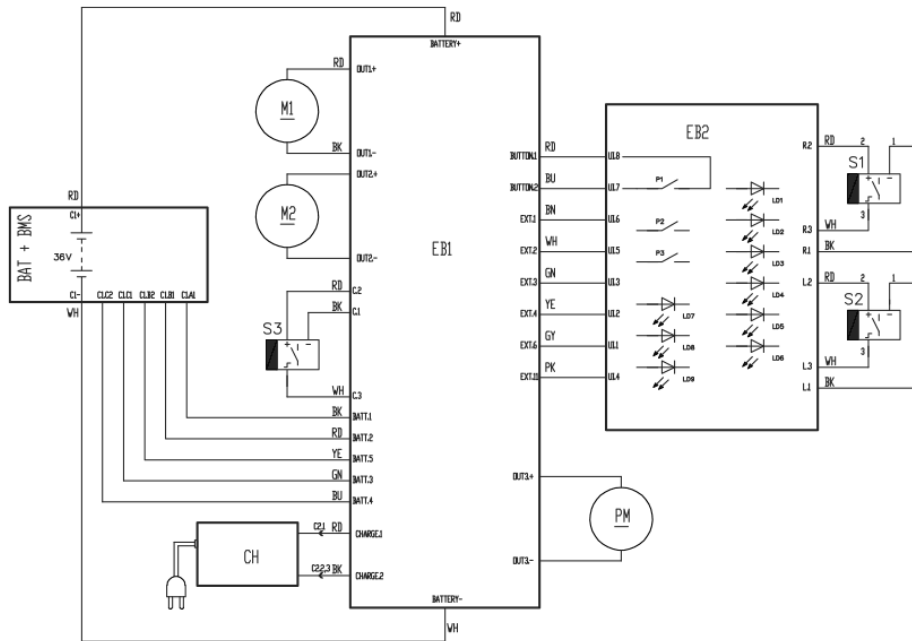

Pos.	Vare-nr	Antal	Beskrivelse	Notes
1	9100001999	1	HANDLE BAR ALU SIP	
2	9100002004	1	COVER PLAST. GREY F HANDLE SIP	
3	9100002001	1	COVER LOWER PLAST. GREY F HANDLE SIP	
4	9100002000	1	COVER UPPER PLAST. GREY F HANDLE SIP	
5	9100001985	1	CONTROLLER USER INTERFACE SIP	
6	9100002005	1	LOCK LEVER PLAST. SIP	
7	9100002003	2	LEVER ALU F HANDLE ADJUST. PKD	
8	9100002002	1	CABLE SQUEEGEE LIFTING L. 1320MM KIT	
9	9100001998	1	CABLE HANDLE ADJUSTING SIP	
10	9100001986	1	HARNESS HANDLE BAR SIP	
11	9100002016	2	SENSOR CAPACITIVE SIP	
12	9100002006	2	HARNESS HANDLE BAR SENSOR SIP	
13	9100002020	1	HANDLE LOCK KIT	
14	9100002021	1	HARDWARE HANDLE BAR KIT	