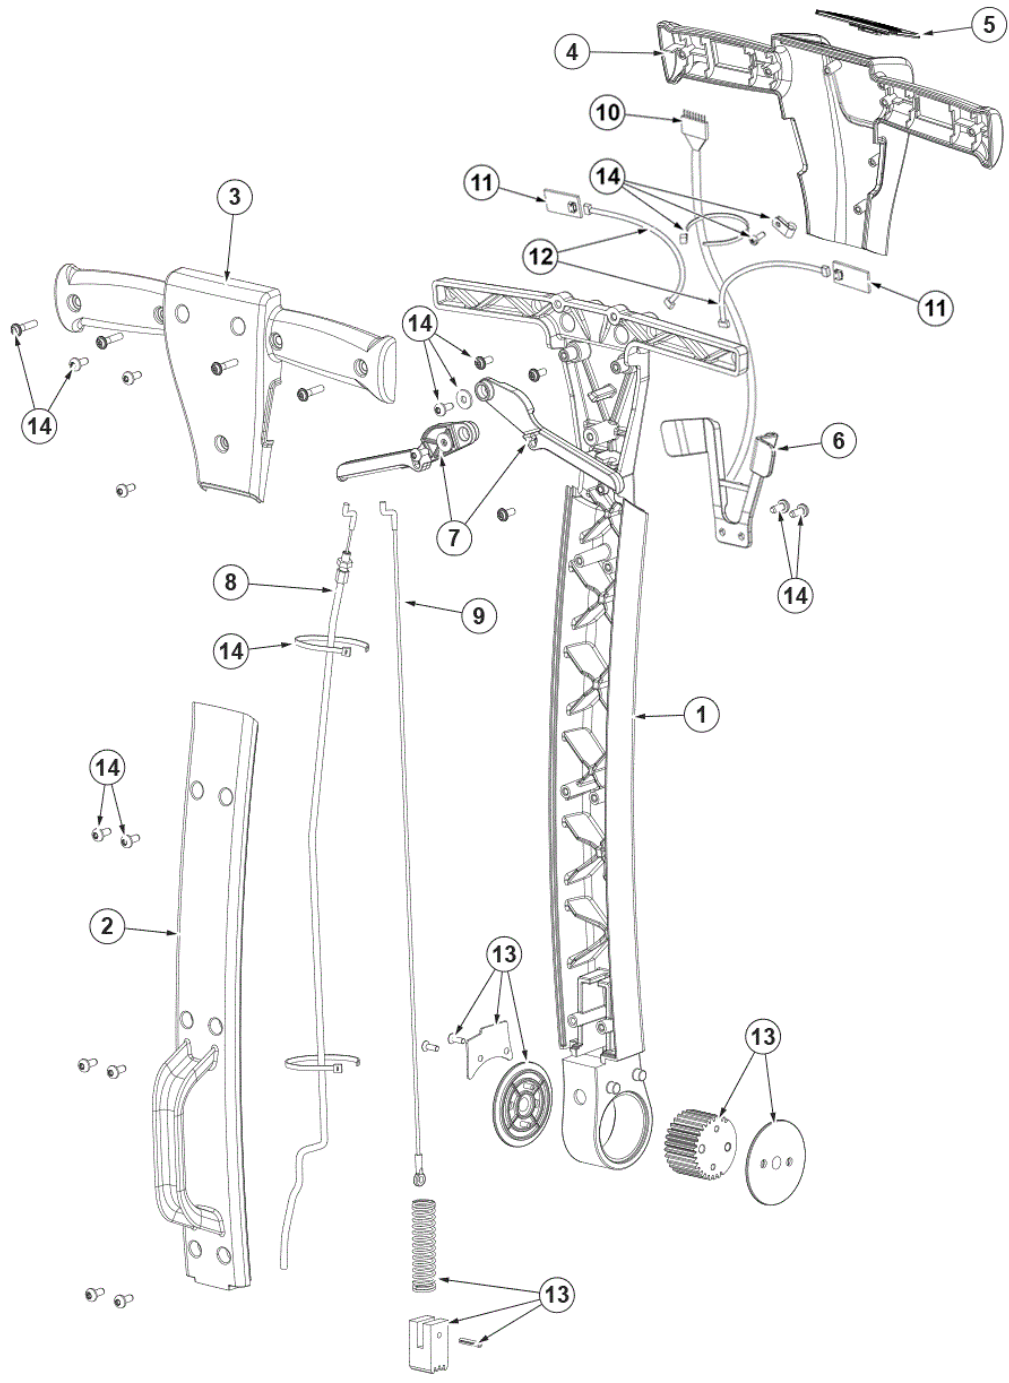

Pos.	Vare-nr	Antal	Beskrivelse	Notes
1	9100001999	1	HANDLE BAR ALU SIP	
2	9100002004	1	COVER PLAST. GREY F HANDLE SIP	
3	9100002001	1	COVER LOWER PLAST. GREY F HANDLE SIP	
4	9100002000	1	COVER UPPER PLAST. GREY F HANDLE SIP	
5	9100001985	1	CONTROLLER USER INTERFACE SIP	
6	9100002005	1	LOCK LEVER PLAST. SIP	
7	9100002003	2	LEVER ALU F HANDLE ADJUST. PKD	
8	9100002002	1	CABLE SQUEEGEE LIFTING L. 1320MM KIT	
9	9100001998	1	CABLE HANDLE ADJUSTING SIP	
10	9100001986	1	HARNESS HANDLE BAR SIP	
11	9100002016	2	SENSOR CAPACITIVE SIP	
12	9100002006	2	HARNESS HANDLE BAR SENSOR SIP	
13	9100002020	1	HANDLE LOCK KIT	
14	9100002021	1	HARDWARE HANDLE BAR KIT