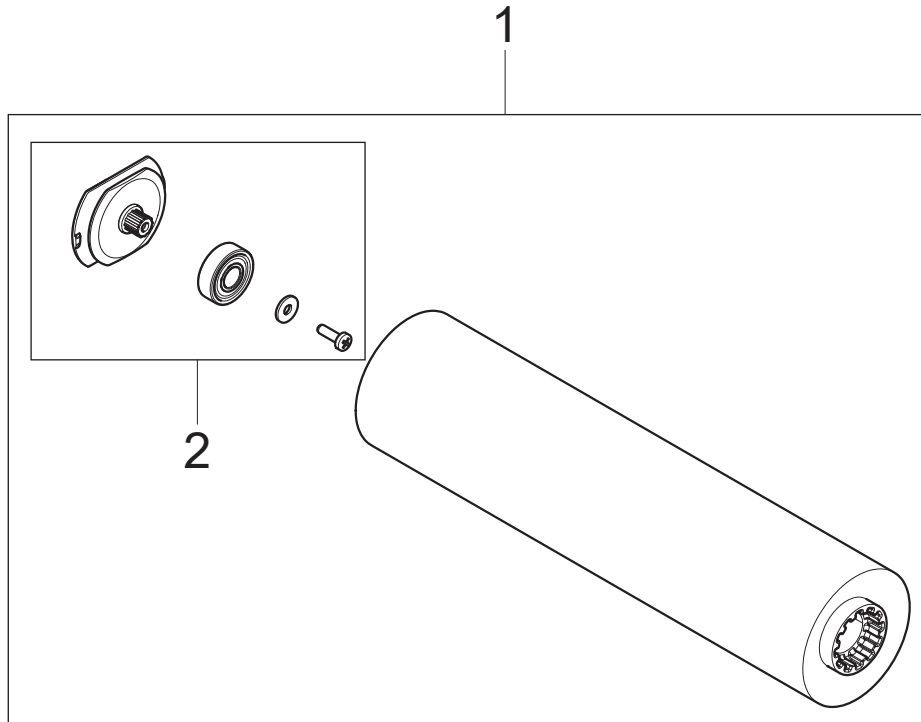

TSB-FC-2017-062 battery firmware SC250

PL SOLUTION AND RECOVERY TANK

SC250 34C NIL

2017.11.02

2017.05.23

Pos.	Vare-nr	Antal	Beskrivelse	Notes
1	9100002029	1	VALVE F SOLUTION TANK KIT	
2	9100001972	1	HANDLE PLAST. GREY F TANK SIP	
3	9100001990	1	CAP PLAST F. TANK	
4	9100002030	1	TANK WATER 6L PLAST. GREY KIT	
5	9100002032	2	PIPE PLAST. F TANK KIT	
6	9100002033	1	COVER PLAST. GREY F TANK 6L KIT	
7	9100002035	1	CAGE FLOAT PLAST. BLACK KIT	
8	9100001993	1	GASKET BULB REINFORCED L.1030MM SIP	