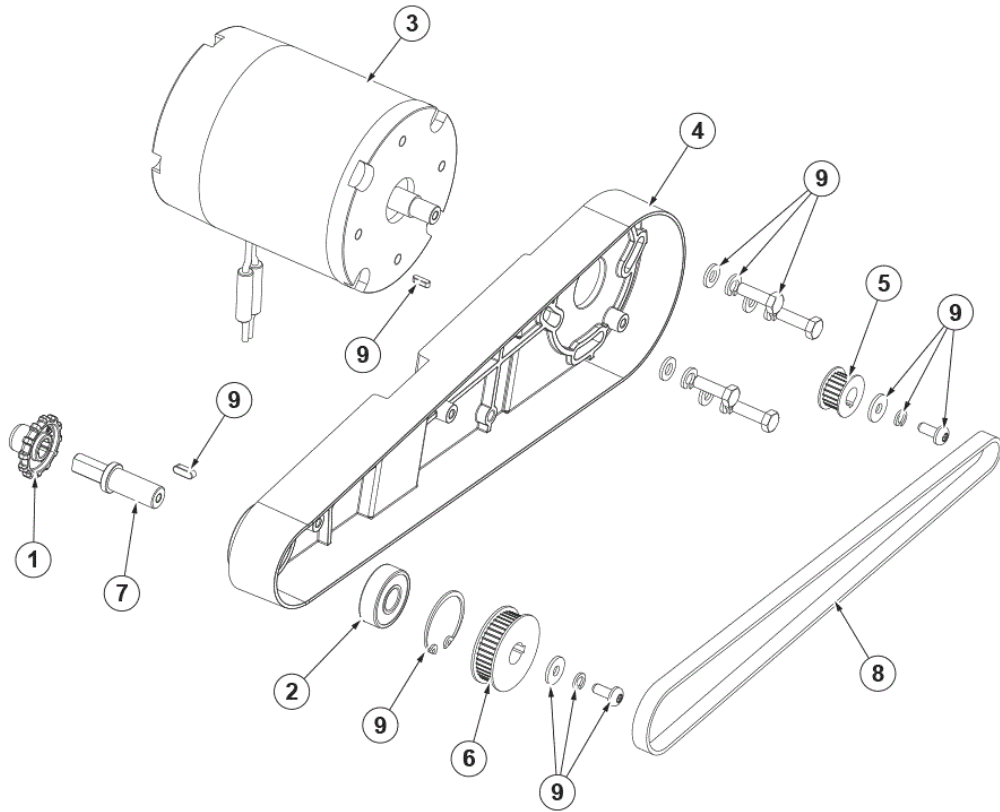

Pos.	Vare-nr	Antal	Beskrivelse	Notes
1	9100001957	1	HUB TRACTION BRUSH PLAST. SIP	
2	9100002018	1	BEARING BALL 6201 2RS1 SIP	
3	9100001966	1	MOTOR BRUSH 180W 36V SIP	
4	9100001967	1	SUPPORT ALU F BRUSH MOTOR SIP	
5	9100001968	1	PULLEY TIMING BELT ALU HTD 20 3M 09 SIP	
6	9100001969	1	PULLEY TIMING BELT ALU HTD 40 3M 09 SIP	
7	9100001970	1	SHAFT GALV. F BRUSH SIP	
8	9100001971	1	BELT TIMING HTD/OMEGA 669 3M 09 SIP	
9	9100002036	1	HARDWARE BRUSH MOTOR KIT