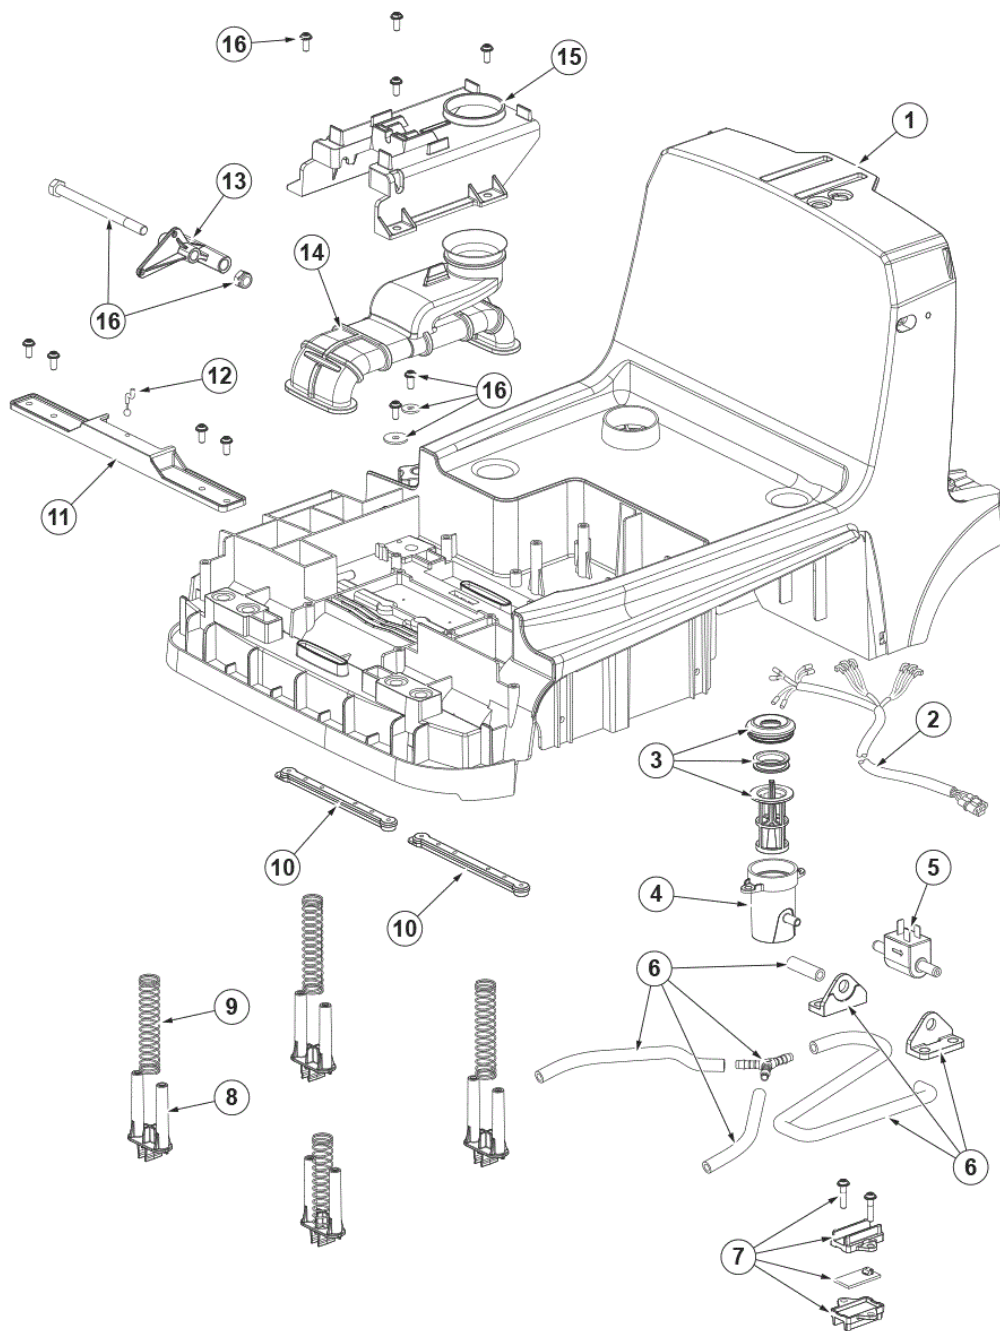

Pos.	Vare-nr	Antal	Beskrivelse	Notes
1	9100001959	1	CHASSIS PLAST. GREY SIP	
2	9100001995	1	HARNESS WATER PUMP SIP	
3	9100002047	1	FILTER PLAST. F WATER PUMP KIT	
4	9100001997	1	SUPPORT PLASTIQUE FILTRE A EAU	
5	9100001981	1	PUMP WATER 24V 18W 21L/H PKD	
6	9100002048	1	HOSES KIT	
7	9100002049	1	SENSOR CAPACITIVE KIT	
8	9100001977	4	HOLDER SQUEEGEE PLAST. SIP	
9	9100001984	4	SPRING COMPRESS. D.E.17.6 WIRE D.1.2 SIP	
10	9100001975	2	DISPENSER WATER SPRAY SOFT PLAST. SIP	
11	9100001978	1	PLATE ALU SQUEEGEE LIFTER SIP	
12	9100001980	1	HOOK METAL F FRONT SQUEEGEE LIFT. SIP	
13	9100001979	1	ROD LIFTING SQUEEGEE PLAST. SIP	
14	9100001974	1	CHAMBER VACUUMING RUBBER SIP	
15	9100001976	1	SUPPORT PLAST. F VAC. CHAMBER SIP	
16	9100002044	1	HARDWARE SOLUTION VAC CHAMBER KIT