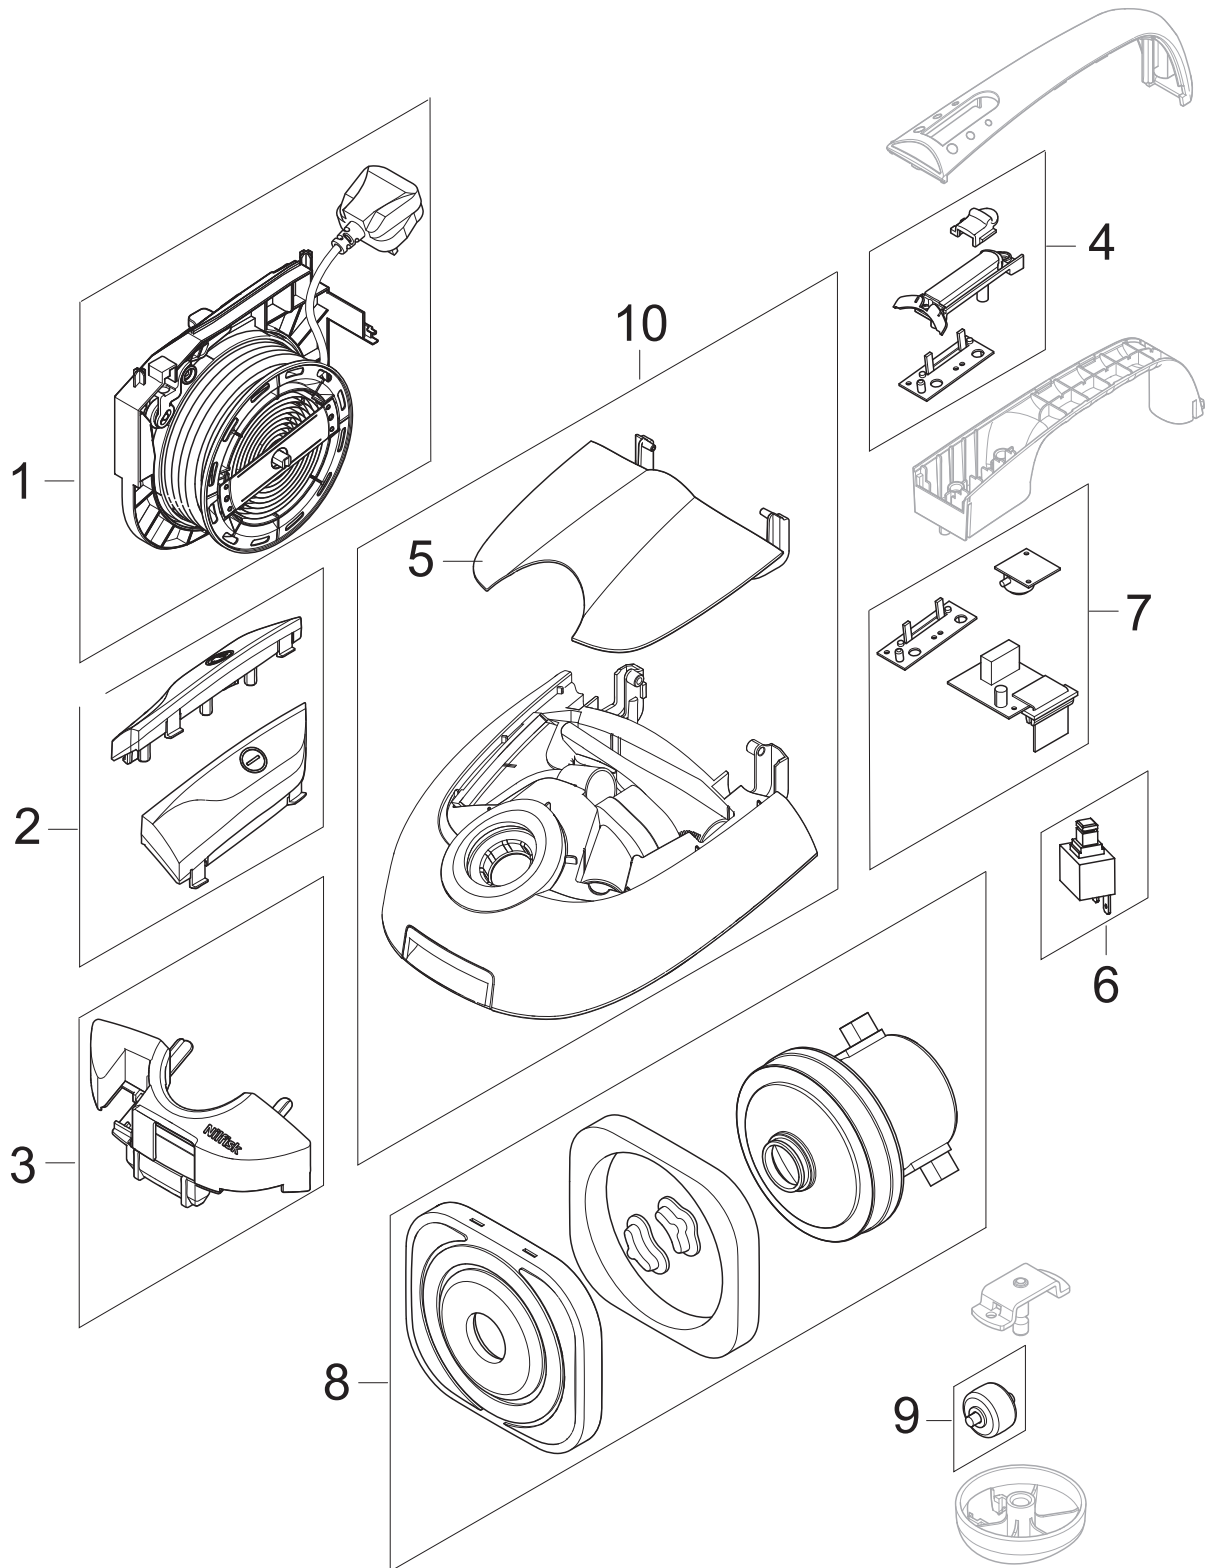

PARTS LIST

2020.10.15

TABLE OF CONTENTS

Motor - cable rewind - buttons - PCB1
Filters - sale box.....3
Hose and tubes.....5
Nozzles.....7

Pos.	Vare-nr	Antal	Beskrivelse	Notes
1	30050411	1	Kabeloprul	
1	30050413	1	CABLE RE-WINDER AUS/NZ	[1]
1	30050412	1	CABLE RE-WINDER UK	
2	30050420	1	ON/OFF AND CABLE REWIND BUTTONS - SILVER	
2	30050422	1	ON/OFF AND CABLE REWIND BUTTONS - GOLD	
2	30050423	1	ON/OFF AND CABLE REWIND BUTTONS - ANTHRA	
2	30050421	1	ON/OFF AND CABLE REWIND BUTTONS - BLUE	
2	30050417	1	ON/OFF AND CABLE REWIND BUTTONS - RED	
3	30050418	1	Holder For Pose	
4	30050416	1	SPEED REGULATOR CPL WIRE AND SPEED PCB	
5	128350000	1	ACCESSORY COVER SPITFIRE RED	
5	128350001	1	ACCESSORY COVER SILVER	
5	128350002	1	ACCESSORY COVER GOLD DUST	
5	128350003	1	ACCESSORY COVER ANTHRACITE	
5	128350004	1	ACCESSORY COVER GREEN METALLIC	
5	128350005	1	ACCESSORY COVER BLUE SURF	
6	30050019	1	Kontakt (On/Off)	
7	30050410	1	PCB COMPLETE 3 DIFF UNIT	
8	107411457	1	MOTOR 230V 700W BRAVO	
9	31000899	1	Næsehjul	
10	128389184	1	FRONTCOVER W/ACCESSORIES KIT RED	

Part Notes:

[1] - STOCK COVERS GUARANTEE

Pos.	Vare-nr	Antal	Beskrivelse	Notes
1	107416244	1	Bravo Warranty box	[1]
1	30050002	1	Filterposer (5 stk.)	
2	30050406	1	Aktivt kul forfilter	
3	30050414	1	Ramme, udblæsningsfilter	
4	30050404	1	HEPA-filter	
5	128350998	1	10PCS BRAVO BOX	[2]

Part Notes:

- [1] - BOM COMPONENTS OBSOLETE
[2] - Sales box for 700W machines

Pos.	Vare-nr	Antal	Beskrivelse	Notes
1	30050419	1	Sugeslange komplet	
2	30050407	1	Teleskoprør krom	

Pos.	Vare-nr	Antal	Beskrivelse	Notes
1	107413006	1	Kombimundstykke Eco Bravo/Elite/Select	
2	30050402	1	Parketmundstykke	
3	128389332	1	KOMBIMUNDSTYKKE M.KLIK HB15	
4	30050403	1	Turbomundstykke	
5	82214900	1	Polstermundstykke	
6	82214800	1	Fugemundstykke	
7	82215000	1	Rundbørste	
8	30050408	1	Blæse Adapter F. Buet Rør	
9	147 0585 500	1	Parkerings Clips, Sort	[1]
10	107409796	1	Parkerings clips Coupé	[2]