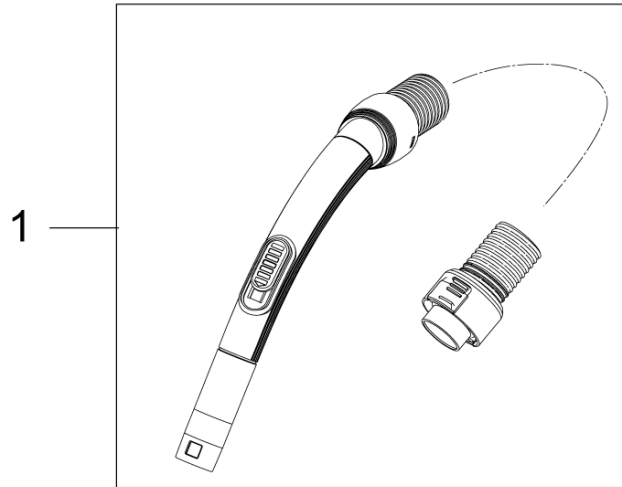

PARTS LIST

2020.10.15

TABLE OF CONTENTS

Motor - cable rewind - buttons - PCB1
Filters - sale box.....3
Hose and tubes.....5
Nozzles.....7

Pos.	Vare-nr	Antal	Beskrivelse	Notes
1	30050411	1	Kabeloprul	
1	30050413	1	CABLE RE-WINDER AUS/NZ	[1]
1	30050412	1	CABLE RE-WINDER UK	
2	30050420	1	ON/OFF AND CABLE REWIND BUTTONS - SILVER	
2	30050422	1	ON/OFF AND CABLE REWIND BUTTONS - GOLD	
2	30050423	1	ON/OFF AND CABLE REWIND BUTTONS - ANTHRA	
2	30050421	1	ON/OFF AND CABLE REWIND BUTTONS - BLUE	
2	30050417	1	ON/OFF AND CABLE REWIND BUTTONS - RED	
3	30050418	1	Holder For Pose	
4	30050416	1	SPEED REGULATOR CPL WIRE AND SPEED PCB	
5	128350000	1	ACCESSORY COVER SPITFIRE RED	
5	128350001	1	ACCESSORY COVER SILVER	
5	128350002	1	ACCESSORY COVER GOLD DUST	
5	128350003	1	ACCESSORY COVER ANTHRACITE	
5	128350004	1	ACCESSORY COVER GREEN METALLIC	
5	128350005	1	ACCESSORY COVER BLUE SURF	
6	30050019	1	Kontakt (On/Off)	
7	30050410	1	PCB COMPLETE 3 DIFF UNIT	
8	107411457	1	MOTOR 230V 700W BRAVO	
9	31000899	1	Næsehjul	
10	128389184	1	FRONTCOVER W/ACCESSORIES KIT RED	

Part Notes:

[1] - STOCK COVERS GUARANTEE

Pos.	Vare-nr	Antal	Beskrivelse	Notes
1	107416244	1	Bravo Warranty box	[1]
1	30050002	1	Filterposer (5 stk.)	
2	30050406	1	Aktivt kul forfilter	
3	30050414	1	Ramme, udblæsningsfilter	
4	30050404	1	HEPA-filter	
5	128350998	1	10PCS BRAVO BOX	[2]

Part Notes:

- [1] - BOM COMPONENTS OBSOLETE
[2] - Sales box for 700W machines

Pos.	Vare-nr	Antal	Beskrivelse	Notes
1	30050419	1	Sugeslange komplet	
2	30050407	1	Teleskoprør krom	

Pos.	Vare-nr	Antal	Beskrivelse	Notes
1	107413006	1	Kombimundstykke Eco Bravo/Elite/Select	
2	30050402	1	Parketmundstykke	
3	128389332	1	KOMBIMUNDSTYKKE M.KLIK HB15	
4	30050403	1	Turbomundstykke	
5	82214900	1	Polstermundstykke	
6	82214800	1	Fugemundstykke	
7	82215000	1	Rundbørste	
8	30050408	1	Blæse Adapter F. Buet Rør	
9	147 0585 500	1	Parkerings Clips, Sort	[1]
10	107409796	1	Parkerings clips Coupé	[2]