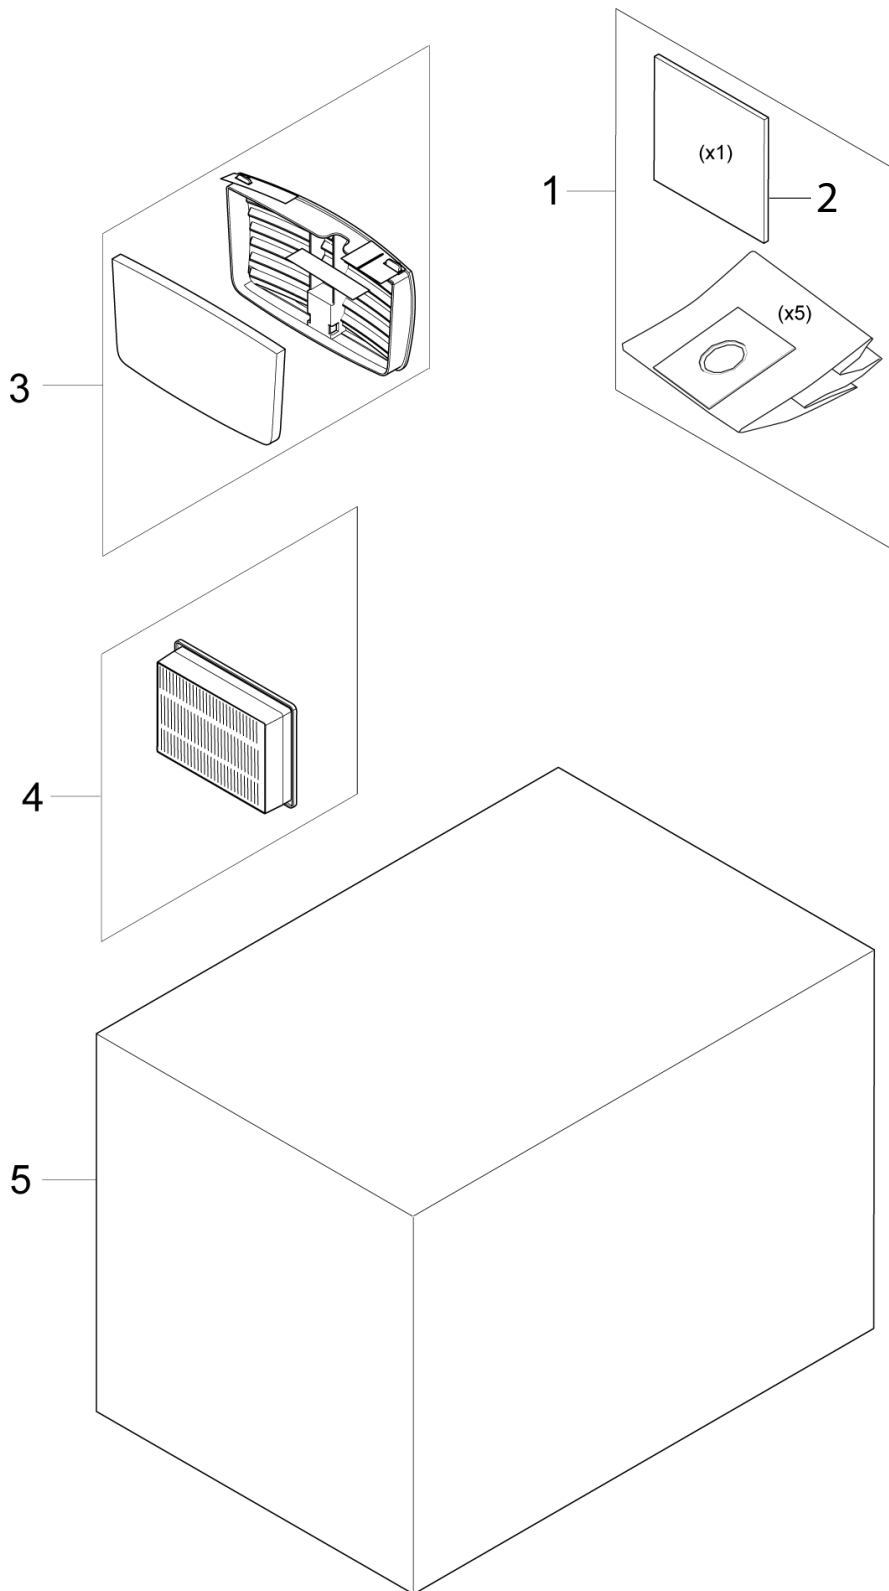

PARTS LIST

2020.10.15

TABLE OF CONTENTS

Motor - cable rewind - buttons - PCB1
Filters - sale box.....3
Hose and tubes.....5
Nozzles.....7

Pos.	Vare-nr	Antal	Beskrivelse	Notes
1	30050411	1	Kabeloprul	
1	30050413	1	CABLE RE-WINDER AUS/NZ	[1]
1	30050412	1	CABLE RE-WINDER UK	
2	30050420	1	ON/OFF AND CABLE REWIND BUTTONS - SILVER	
2	30050422	1	ON/OFF AND CABLE REWIND BUTTONS - GOLD	
2	30050423	1	ON/OFF AND CABLE REWIND BUTTONS - ANTHRA	
2	30050421	1	ON/OFF AND CABLE REWIND BUTTONS - BLUE	
2	30050417	1	ON/OFF AND CABLE REWIND BUTTONS - RED	
3	30050418	1	Holder For Pose	
4	30050416	1	SPEED REGULATOR CPL WIRE AND SPEED PCB	
5	128350000	1	ACCESSORY COVER SPITFIRE RED	
5	128350001	1	ACCESSORY COVER SILVER	
5	128350002	1	ACCESSORY COVER GOLD DUST	
5	128350003	1	ACCESSORY COVER ANTHRACITE	
5	128350004	1	ACCESSORY COVER GREEN METALLIC	
5	128350005	1	ACCESSORY COVER BLUE SURF	
6	30050019	1	Kontakt (On/Off)	
7	30050410	1	PCB COMPLETE 3 DIFF UNIT	
8	107411457	1	MOTOR 230V 700W BRAVO	
9	31000899	1	Næsehjul	
10	128389184	1	FRONTCOVER W/ACCESSORIES KIT RED	

Part Notes:

[1] - STOCK COVERS GUARANTEE

Pos.	Vare-nr	Antal	Beskrivelse	Notes
1	107416244	1	Bravo Warranty box	[1]
1	30050002	1	Filterposer (5 stk.)	
2	30050406	1	Aktivt kul forfilter	
3	30050414	1	Ramme, udblæsningsfilter	
4	30050404	1	HEPA-filter	
5	128350998	1	10PCS BRAVO BOX	[2]

Part Notes:

- [1] - BOM COMPONENTS OBSOLETE
[2] - Sales box for 700W machines

Pos.	Vare-nr	Antal	Beskrivelse	Notes
1	30050419	1	Sugeslange komplet	
2	30050407	1	Teleskoprør krom	

Pos.	Vare-nr	Antal	Beskrivelse	Notes
1	107413006	1	Kombimundstykke Eco Bravo/Elite/Select	
2	30050402	1	Parketmundstykke	
3	128389332	1	KOMBIMUNDSTYKKE M.KLIK HB15	
4	30050403	1	Turbomundstykke	
5	82214900	1	Polstermundstykke	
6	82214800	1	Fugemundstykke	
7	82215000	1	Rundbørste	
8	30050408	1	Blæse Adapter F. Buet Rør	
9	147 0585 500	1	Parkerings Clips, Sort	[1]
10	107409796	1	Parkerings clips Coupé	[2]