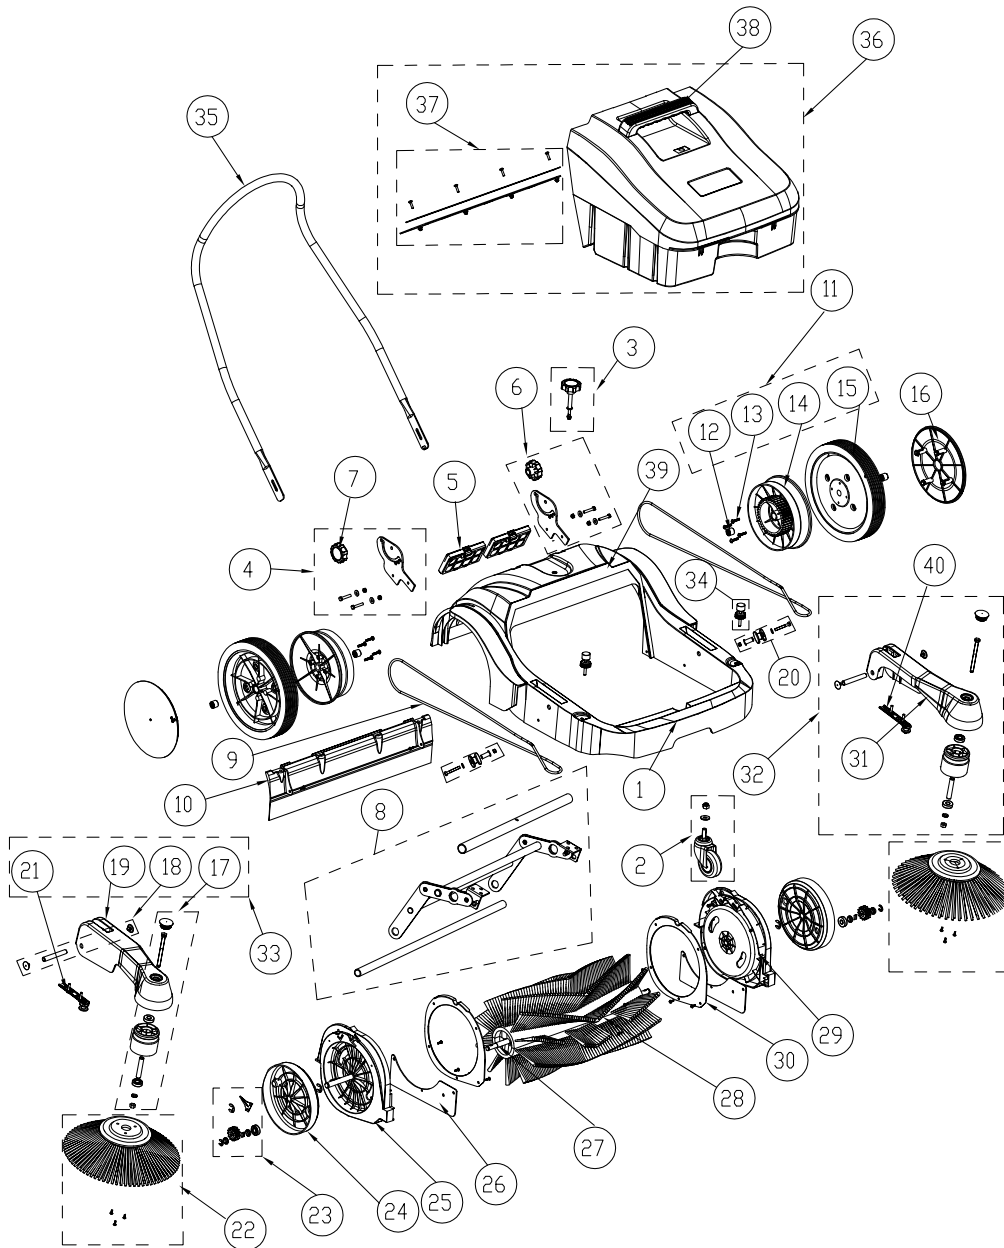

# PARTS LIST

2020.09.02

# TABLE OF CONTENTS

---

Overview .....1  
WEAR AND TEAR PARTS.....3

Pos.	Vare-nr	Antal	Beskrivelse	Notes
1	VP11001	1	CHASSIS	
2	VP11911	1	CASTOR KIT	
3	VP11913	1	MAIN BROOM HEIGHT ADJUSTMENT KNOB	
4	VP11901	1	HANDLE MOUNTING PLATE RIGHT KIT	
5	VP11902	1	FILTER	
6	VP11908	1	HANDLE MOUNTING PLATE LEFT KIT	
7	VP11021	2	HANDLE ADJUSTMENT KNOB	
8	VP11914	1	MAIN BROOM ADJUSTMENT KIT	
9	VP11012	2	ROUND BELT D6	
10	VP11010	1	REAR SEAL SKIRT	
11	VP11300	2	WHEEL KIT	
12	VP11302	4	PLASTIC BEARING	
13	VA80825	8	SCREW ST5X25	
14	VP11301	2	PLASTIC GEAR WHEEL	
15	VP11312	2	DRIVE WHEEL - BLACK	
16	VP11303	2	WHEEL CAP	
17	VP11903	2	BELT PULLEY KIT	
18	VP11904	2	SIDE BROOM AXLE KIT	
19	VP11401	1	RIGHT SIDE BROOM ARM	
20	VP11905	2	GUIDE WHEEL KIT	
21	VP11420	1	BELT TENSION KIT RIGHT	
22	VP11408	2	SIDE BROOM KIT	
23	VP11906	2	GEAR KIT	
24	VP11203	2	MAIN BROOM ADJUSTING PLASTIC DISK	
25	VP11201	1	RIGHT SUPPORT BASE	
26	VP11204	2	SEAL SKIRT	
27	VP11212	1	MAIN BROOM SHAFT	
28	VP11211	1	MAIN BROOM	
29	VP11202	1	LEFT SUPPORT BASE	
30	VP11206	2	COVER SUPPORT BASE	
31	VP11501	1	LEFT SIDE BROOM ARM	
32	VP11500	1	SIDE BROOM LEFT KIT	
33	VP11400	2	SIDE BROOM RIGHT KIT	
34	VP11907	2	SIDE BROOM ADJUST KIT	
35	VP11011	1	HANDLE	
36	VP11600	1	HOPPER	[1]
36	VP11620	1	HOPPER	[2]
37	VP11910	1	SKIRT HOPPER KIT	
38	VP11603	1	HANDLE HOPPER	
39	VP11023	1	SEALING	
40	VP11909	1	BELT TENSION LEFT KIT	

Part Notes:

- [1] - SW200 700/SW250 920
- [2] - FLOORTEC 570M/FLOORTEC 592M

# WEAR AND TEAR PARTS

SW250 920 NIL

2013.04.23

2020.07.10

<b>Pos.</b>	<b>Vare-nr</b>	<b>Antal</b>	<b>Beskrivelse</b>	<b>Notes</b>
	VP11911	1	CASTOR KIT	
	VP11902	1	FILTER	
	VP11012	2	ROUND BELT D6	
	VP11010	1	REAR SEAL SKIRT	
	VP11300	2	WHEEL KIT	
	VP11408	2	SIDE BROOM KIT	
	VP11204	2	SEAL SKIRT	
	VP11211	1	MAIN BROOM	
	VP11910	1	SKIRT HOPPER KIT	
	VP11023	1	SEALING	
	VP11021	2	HANDLE ADJUSTMENT KNOB	