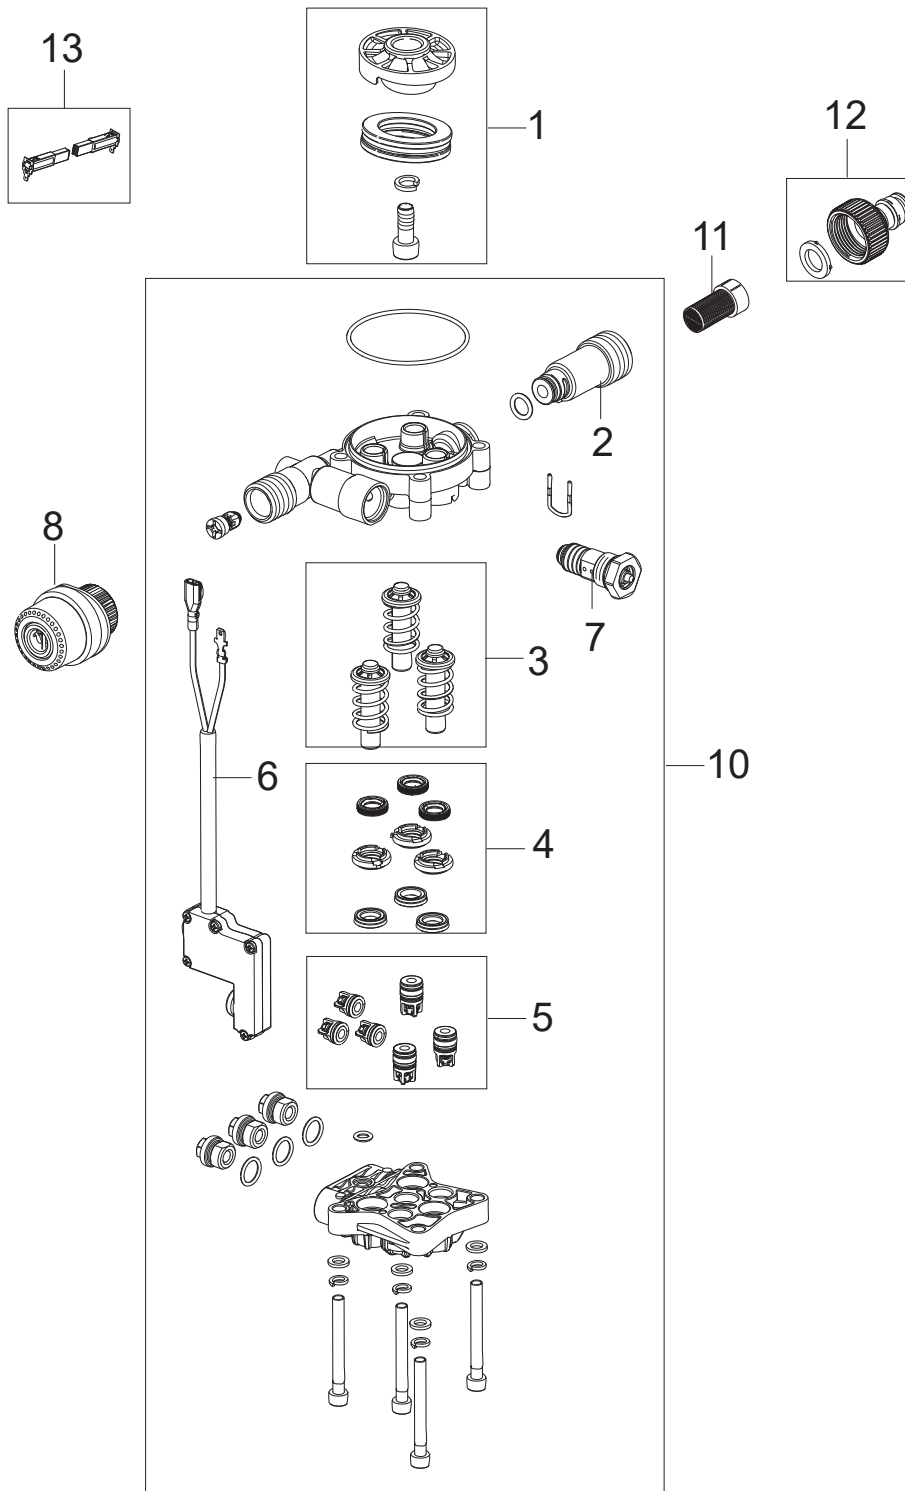

PARTS LIST

TABLE OF CONTENTS

Overview1
Motor pump3

CORE 125

OVERVIEW

Core 125-5

2020.08.21

2020.11.13

No.	Part No.	Qty.	Description	Part Note
1	128501529	1	SWITCH KNOB CORE 125 140IH	
2	128501532	1	MOTOR COVER SWITCH COVER 125	
3	128501538	1	FOAM - MOTOR COVER 125 130	
4	128501539	1	MAIN SWITCH 125 140 IHPC	
5	128501541	1	POWER CABLE 125 EU	
5	128501542	1	POWER CABLE 125 UK	
6	128501546	1	CABINET PARTS 125	
6	128501547	1	CABINET PARTS TITAN UK	
7	128501551	1	WATER OUTLET FEMALE COUPLING	
8	128501552	1	GUN AND LANCE HOLDER 125 130	
9	128501554	2	WHEEL WITH AXLE 125 130	
10	128501556	1	CORE CABLE HOOKS 125 130 140 140IH	
11	128501557	1	HANDLE CORE 125 130	
12	128500908	1	G1 GUN NILFISK	
13	128500070	1	G2 SPRAY HANDLE	
14	128501417	1		
15	128501404	1		
16	128501566	1	FOAM SPRAYER COMPLETE	
17	6411221	1	BAG W. 20 O-RINGS	
18	128501426	1	ULTRA FLEX HOSE 5M QUICK CONNECT	
19	128501570	1	CLEANING NEEDLE 125 130	
20	128501572	1	1 CAPACITOR AND 2 EMC COILS	
NS	128501330	1	10 PCS 4C BOX CORE 125	
NS	128501335	1	10 PCS 4C BOX CORE TITAN UK	
NS	128501516	1	10 PCS CORE 125 BIKE&AUTO 4C BOXES	

MOTOR PUMP

Core 125-5

2020.11.10

2020.11.10

No.	Part No.	Qty.	Description	Part Note
1	128501574	1	WOBBLE DISC KIT 8.2 DEGREES	[1]
1	31001132	1	WOBBLE DISC KIT - 9.0 DEGREES	[2]
2	31000791	1	WATER INLET PLASTIC	
3	128501575	1	PUMP PISTON KIT P11	
4	31000516	1	SEALING KIT	
5	31000518	1	VALVE KIT	
6	128501576	1	MICRO SWITCH P11	
7	128501523	1	START STOP SYSTEM P11	
8	128501551	1	WATER OUTLET FEMALE COUPLING	
10	128501577	1	PUMP KIT P11	
11	128501528	1	WATER FILTER SP	
12	128501520	1	WATER INLET MALE COUPLING	
13	31000833	1	CARBON BRUSH KIT 2 PCS HEIGHT 11.4MM	

Part Notes:

- [1] - Core 125
- [2] - Core 130