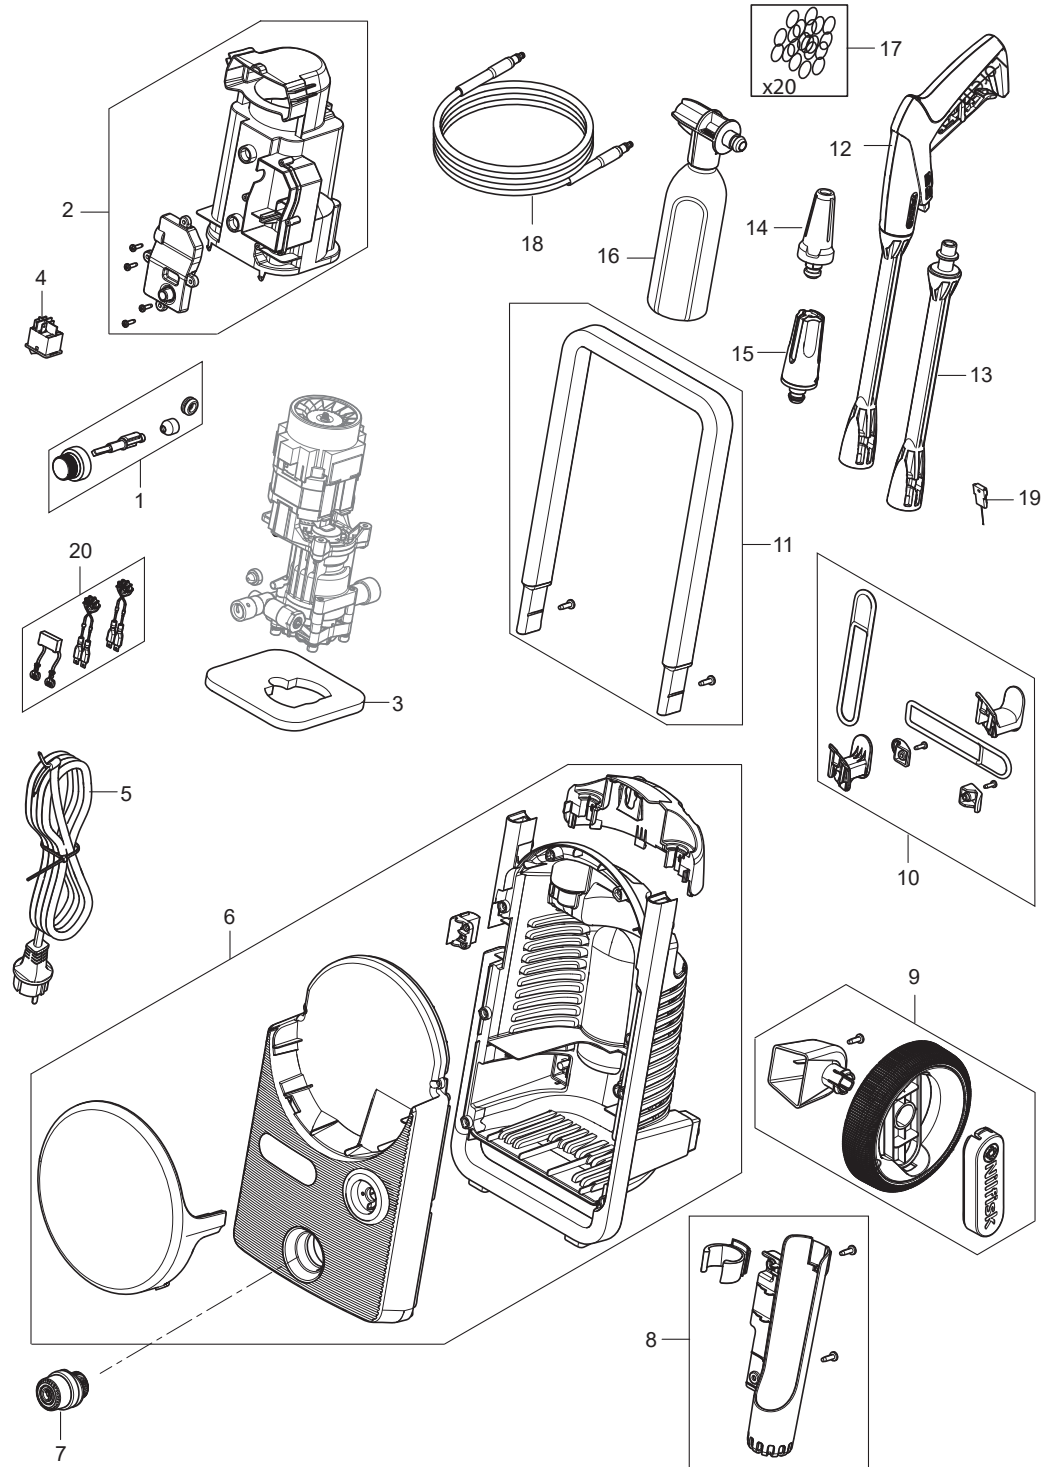

PARTS LIST

TABLE OF CONTENTS

Overview1
Motor pump3

CORE 125

OVERVIEW

Core 125-5

2020.08.21

2020.11.13

No.	Part No.	Qty.	Description	Part Note
1	128501529	1	SWITCH KNOB CORE 125 140IH	
2	128501532	1	MOTOR COVER SWITCH COVER 125	
3	128501538	1	FOAM - MOTOR COVER 125 130	
4	128501539	1	MAIN SWITCH 125 140 IHPC	
5	128501541	1	POWER CABLE 125 EU	
5	128501542	1	POWER CABLE 125 UK	
6	128501546	1	CABINET PARTS 125	
6	128501547	1	CABINET PARTS TITAN UK	
7	128501551	1	WATER OUTLET FEMALE COUPLING	
8	128501552	1	GUN AND LANCE HOLDER 125 130	
9	128501554	2	WHEEL WITH AXLE 125 130	
10	128501556	1	CORE CABLE HOOKS 125 130 140 140IH	
11	128501557	1	HANDLE CORE 125 130	
12	128500908	1	G1 GUN NILFISK	
13	128500070	1	G2 SPRAY HANDLE	
14	128501417	1		
15	128501404	1		
16	128501566	1	FOAM SPRAYER COMPLETE	
17	6411221	1	BAG W. 20 O-RINGS	
18	128501426	1	ULTRA FLEX HOSE 5M QUICK CONNECT	
19	128501570	1	CLEANING NEEDLE 125 130	
20	128501572	1	1 CAPACITOR AND 2 EMC COILS	
NS	128501330	1	10 PCS 4C BOX CORE 125	
NS	128501335	1	10 PCS 4C BOX CORE TITAN UK	
NS	128501516	1	10 PCS CORE 125 BIKE&AUTO 4C BOXES	

MOTOR PUMP

Core 125-5

2020.11.10

2020.11.10

No.	Part No.	Qty.	Description	Part Note
1	128501574	1	WOBBLE DISC KIT 8.2 DEGREES	[1]
1	31001132	1	WOBBLE DISC KIT - 9.0 DEGREES	[2]
2	31000791	1	WATER INLET PLASTIC	
3	128501575	1	PUMP PISTON KIT P11	
4	31000516	1	SEALING KIT	
5	31000518	1	VALVE KIT	
6	128501576	1	MICRO SWITCH P11	
7	128501523	1	START STOP SYSTEM P11	
8	128501551	1	WATER OUTLET FEMALE COUPLING	
10	128501577	1	PUMP KIT P11	
11	128501528	1	WATER FILTER SP	
12	128501520	1	WATER INLET MALE COUPLING	
13	31000833	1	CARBON BRUSH KIT 2 PCS HEIGHT 11.4MM	

Part Notes:

- [1] - Core 125
- [2] - Core 130