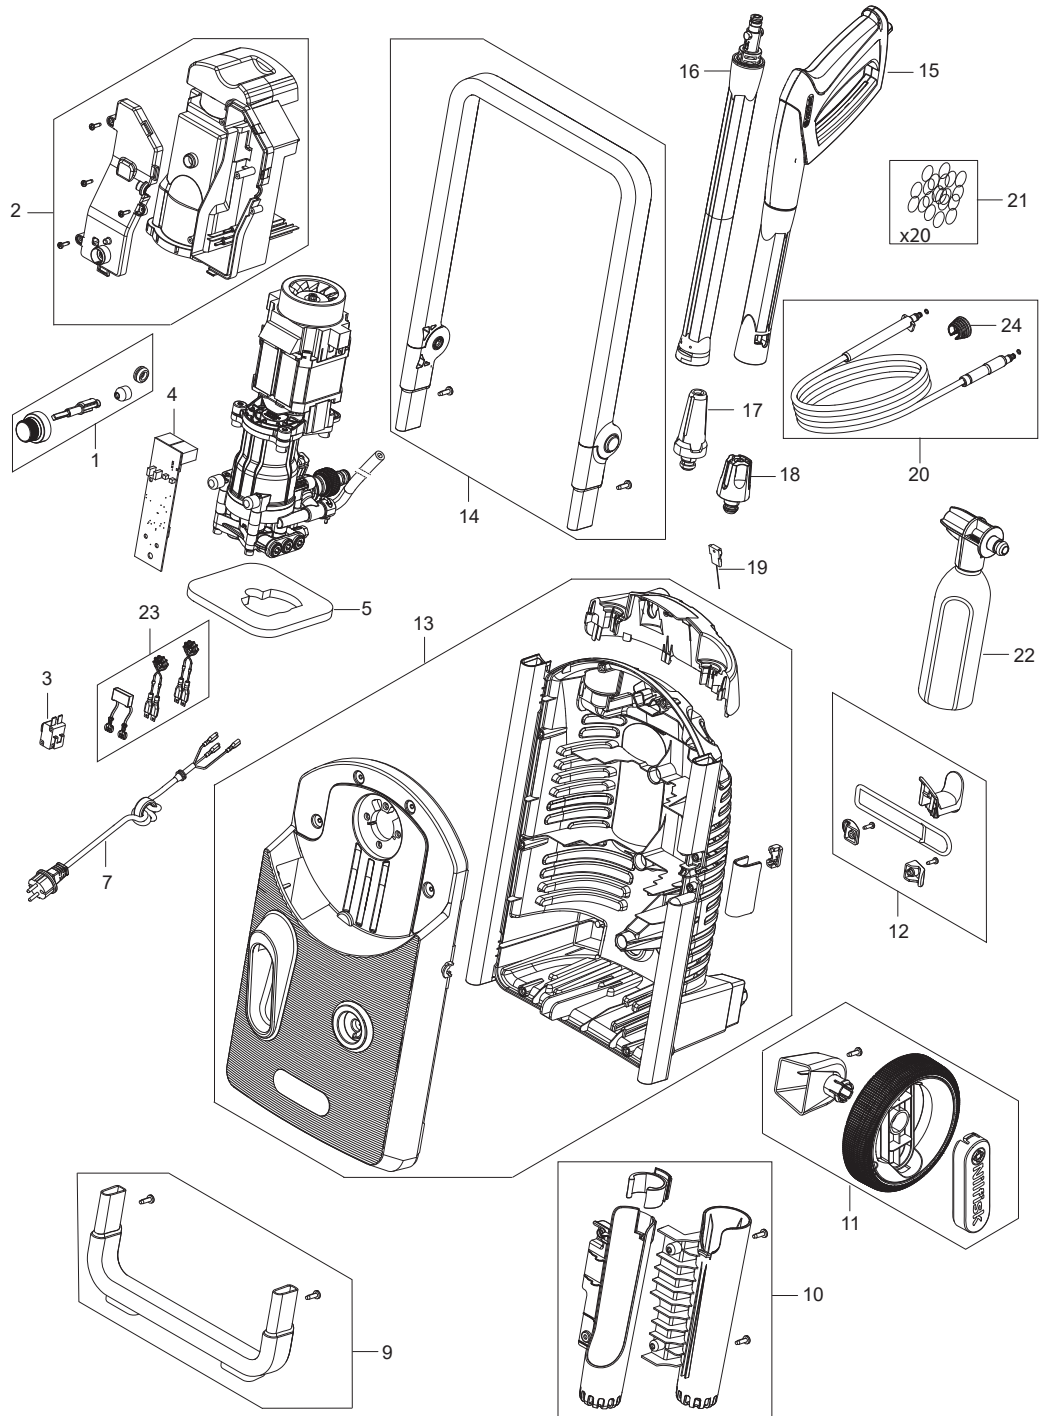

PARTS LIST

2022.09.19

TABLE OF CONTENTS

Overview	1
Motor pump	3
Hose reel	5
Default accessories	7

Pos.	Vare-nr	Antal	Beskrivelse	Notes
1	128501600	1	SWITCH KNOB CORE 150	
2	128501601	1	MOTOR COVER - SWITCH COVER 150	
3	128501602	1	MAIN SWITCH	
4	128501603	1	PCB SCR KIT	
5	128501604	1	FOAM - MOTOR COVER CORE 150	
7	128501605	1	POWER CABLE CORE 150 EU W. MAGNETIC RIN	
7	128501606	1	POWER CABLE CORE 150 UK W. MAGNETIC RIN	
9	128501607	1	FOOT SUPPORT	
10	128501608	1	GUN AND LANCE HOLDER COMPLETE CORE 150	
11	128501609	2	WHEEL WITH AXLE CORE 150	
12	128501610	1	CORE CABLE HOOKS CORE 150	
13	128501611	1	CABINET PARTS CORE 150	
14	128501612	1	HANDLE COMPLETE CORE 150	
15	126481132	1	Spulehåndtag G3	
16	126481134	1	CLICK&CLEAN MELLEMRØR G3	
17	128501153	1	C & C Powerspeed dyse (ny model)	
18	128500076	1	Click&Clean Tornado dyse	
19	6520844	1	Rensenål sort	
20	128501425	1	ULTRA FLEX HOSE 11 5 10M WITH HOSE STOP	
21	6411221	1	O-ringe (20 stk. i pose)	
22	128501566	1	FOAM SPRAYER COMPLETE	
23	128501618	1	EMC COIL 2PCS - CAPACITOR	
24	128501586	1	SOFT TEXTILE HOSE-STOPPER SP	
NS	128501482	1	10 PCS 4C BOX CORE 150 POWER CONTROL	