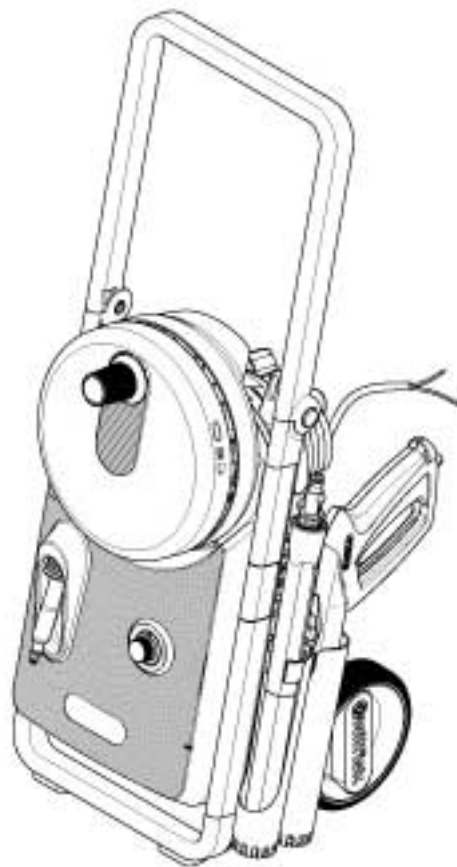

PARTS LIST

2022.09.19

TABLE OF CONTENTS

Overview	1
Motor pump	3
Hose reel	5
Default accessories	7

Pos.	Vare-nr	Antal	Beskrivelse	Notes
1	128501600	1	SWITCH KNOB CORE 150	
2	128501601	1	MOTOR COVER - SWITCH COVER 150	
3	128501602	1	MAIN SWITCH	
4	128501603	1	PCB SCR KIT	
5	128501604	1	FOAM - MOTOR COVER CORE 150	
7	128501605	1	POWER CABLE CORE 150 EU W. MAGNETIC RIN	
7	128501606	1	POWER CABLE CORE 150 UK W. MAGNETIC RIN	
9	128501607	1	FOOT SUPPORT	
10	128501608	1	GUN AND LANCE HOLDER COMPLETE CORE 150	
11	128501609	2	WHEEL WITH AXLE CORE 150	
12	128501610	1	CORE CABLE HOOKS CORE 150	
13	128501611	1	CABINET PARTS CORE 150	
14	128501612	1	HANDLE COMPLETE CORE 150	
15	126481132	1	Spulehåndtag G3	
16	126481134	1	CLICK&CLEAN MELLEMRØR G3	
17	128501153	1	C & C Powerspeed dyse (ny model)	
18	128500076	1	Click&Clean Tornado dyse	
19	6520844	1	Rensenål sort	
20	128501425	1	ULTRA FLEX HOSE 11 5 10M WITH HOSE STOP	
21	6411221	1	O-ringe (20 stk. i pose)	
22	128501566	1	FOAM SPRAYER COMPLETE	
23	128501618	1	EMC COIL 2PCS - CAPACITOR	
24	128501586	1	SOFT TEXTILE HOSE-STOPPER SP	
NS	128501482	1	10 PCS 4C BOX CORE 150 POWER CONTROL	