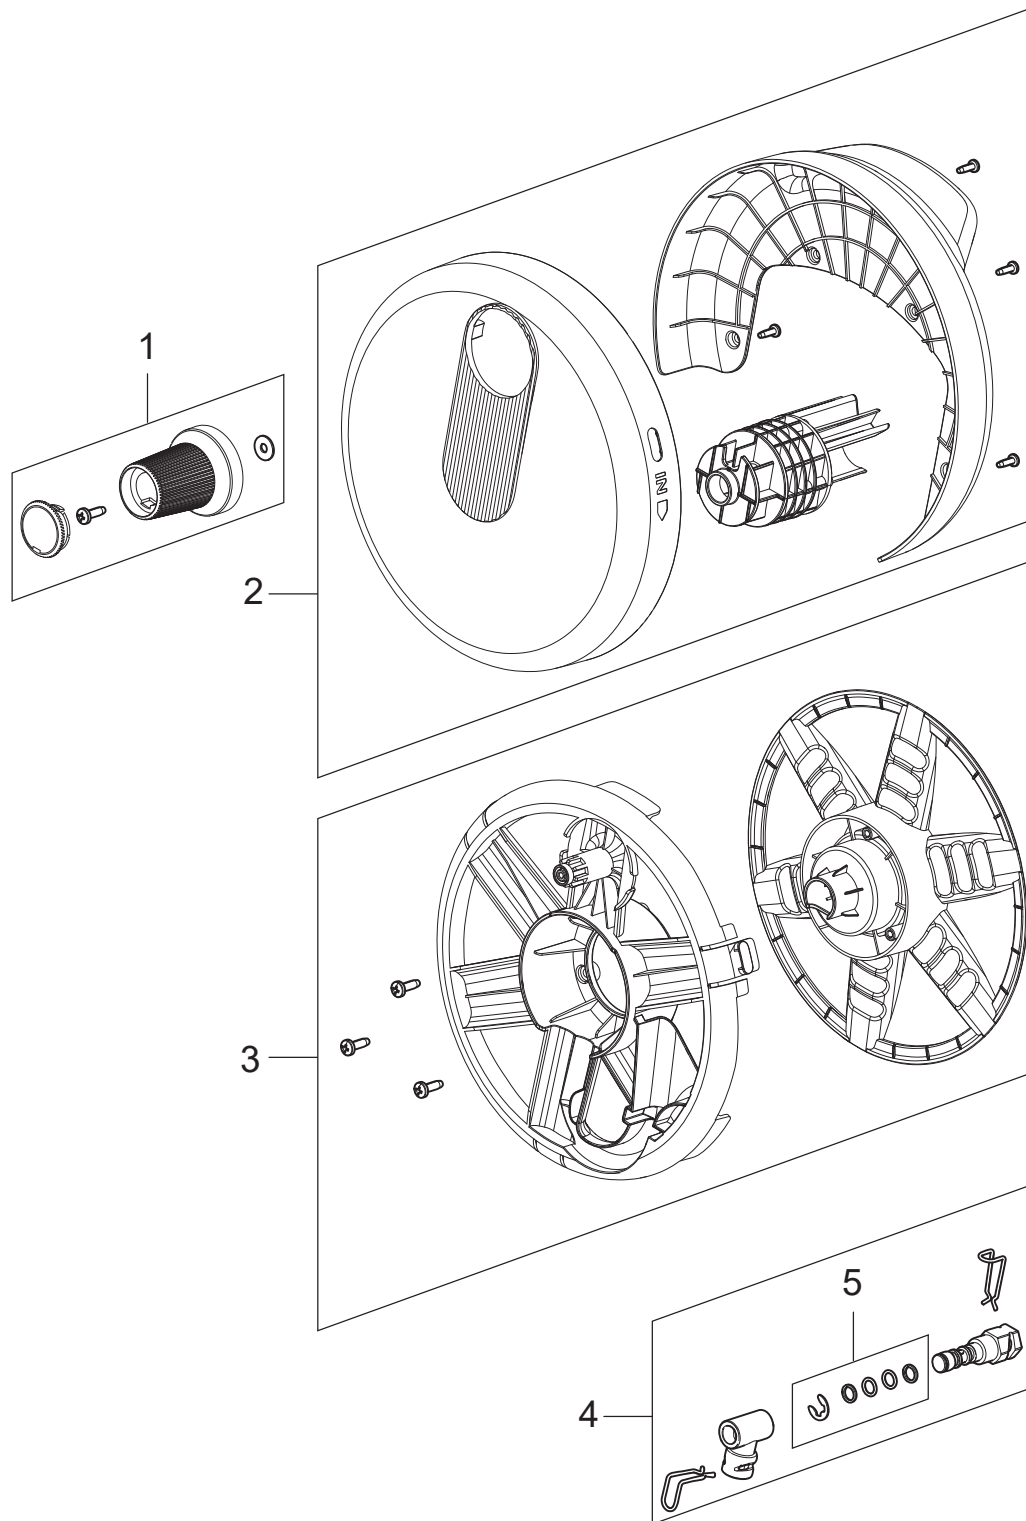

Hose reel

Core 150-10 PowerControl - DP

2021.08.25

2021.11.03

Pos.	Vare-nr	Antal	Beskrivelse	Notes
1	128501626	1	HANDLE GRIP	
2	128501627	1	HOSE REEL COVERS AND AXLE	
3	128501628	1	HOSE REEL SUPPORT	
4	128501629	1	ADAPTER SYSTEM	
5	128501630	1	GASKETS FOR ADAPTER SYSTEM