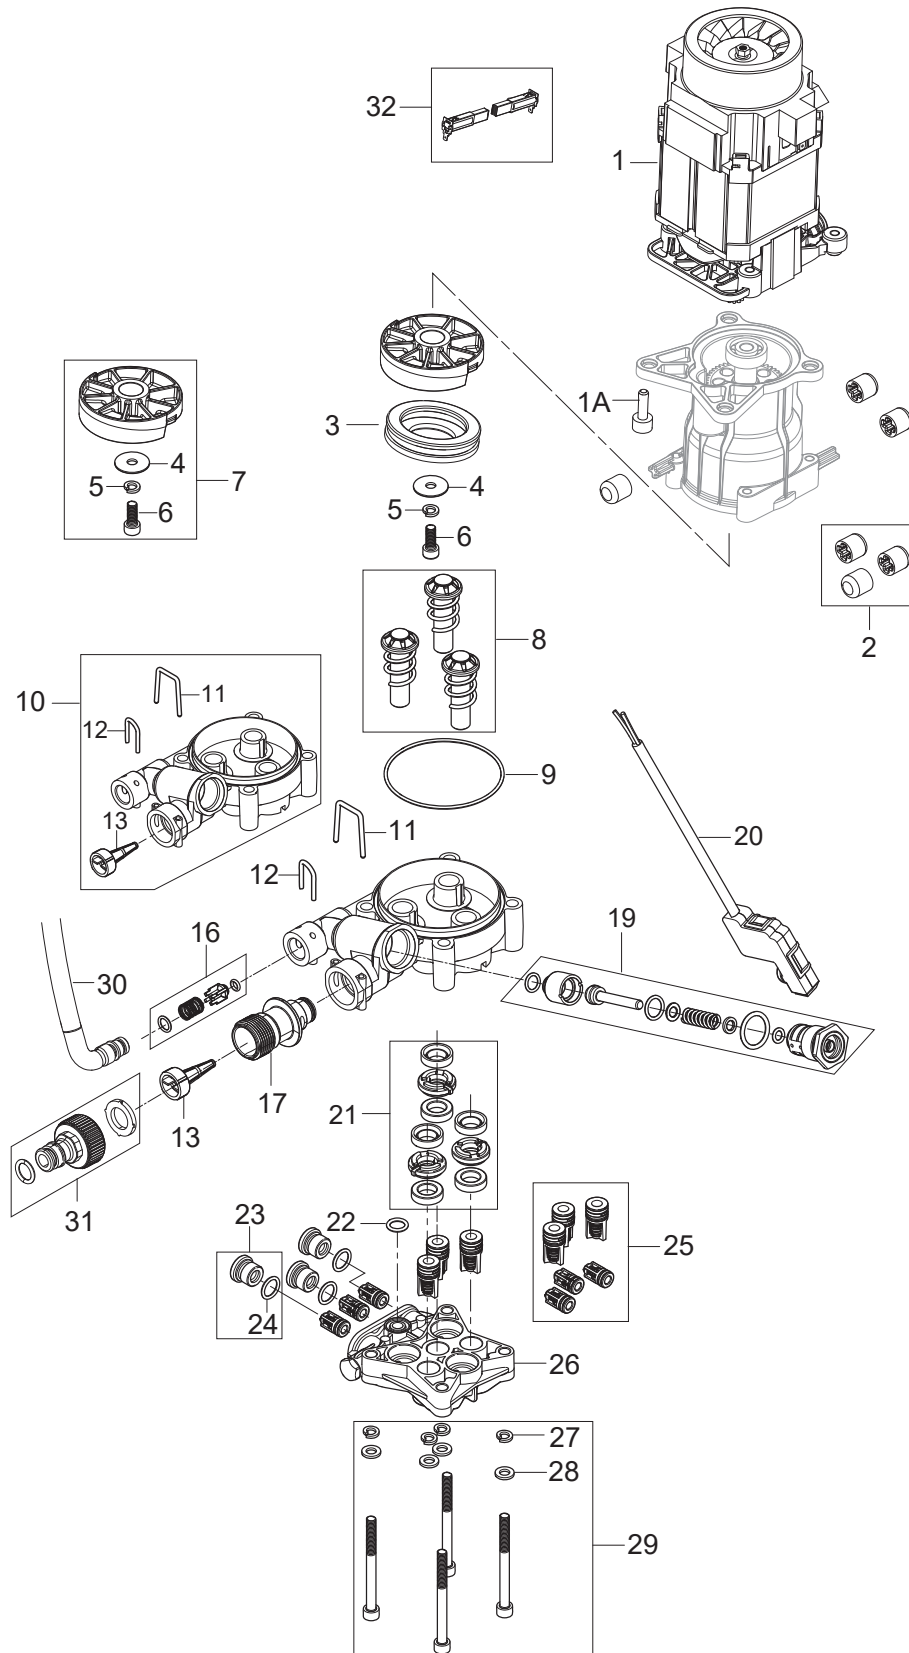

PARTS LIST

2022.09.19

TABLE OF CONTENTS

Overview	1
Motor pump	3
Hose reel	5
Default accessories	7

Pos.	Vare-nr	Antal	Beskrivelse	Notes
1	128501600	1	SWITCH KNOB CORE 150	
2	128501601	1	MOTOR COVER - SWITCH COVER 150	
3	128501602	1	MAIN SWITCH	
4	128501603	1	PCB SCR KIT	
5	128501604	1	FOAM - MOTOR COVER CORE 150	
7	128501605	1	POWER CABLE CORE 150 EU W. MAGNETIC RIN	
7	128501606	1	POWER CABLE CORE 150 UK W. MAGNETIC RIN	
9	128501607	1	FOOT SUPPORT	
10	128501608	1	GUN AND LANCE HOLDER COMPLETE CORE 150	
11	128501609	2	WHEEL WITH AXLE CORE 150	
12	128501610	1	CORE CABLE HOOKS CORE 150	
13	128501611	1	CABINET PARTS CORE 150	
14	128501612	1	HANDLE COMPLETE CORE 150	
15	126481132	1	Spulehåndtag G3	
16	126481134	1	CLICK&CLEAN MELLEMRØR G3	
17	128501153	1	C & C Powerspeed dyse (ny model)	
18	128500076	1	Click&Clean Tornado dyse	
19	6520844	1	Rensenål sort	
20	128501425	1	ULTRA FLEX HOSE 11 5 10M WITH HOSE STOP	
21	6411221	1	O-ringe (20 stk. i pose)	
22	128501566	1	FOAM SPRAYER COMPLETE	
23	128501618	1	EMC COIL 2PCS - CAPACITOR	
24	128501586	1	SOFT TEXTILE HOSE-STOPPER SP	
NS	128501482	1	10 PCS 4C BOX CORE 150 POWER CONTROL	