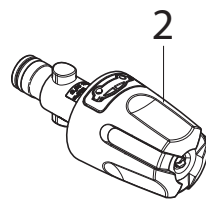

Pos.	Vare-nr	Antal	Beskrivelse	Notes
1	128501467	1	UNDER CARRIAGE NOZZLE WITH BAYONET	
2	128501468	1	BIKE & AUTO NOZZLE WITH BAYONET	
3	128501466	1	AUTO BRUSH WITH BAYONET	
4	128501465	1	SUPER FOAM SPRAYER W BAYONET