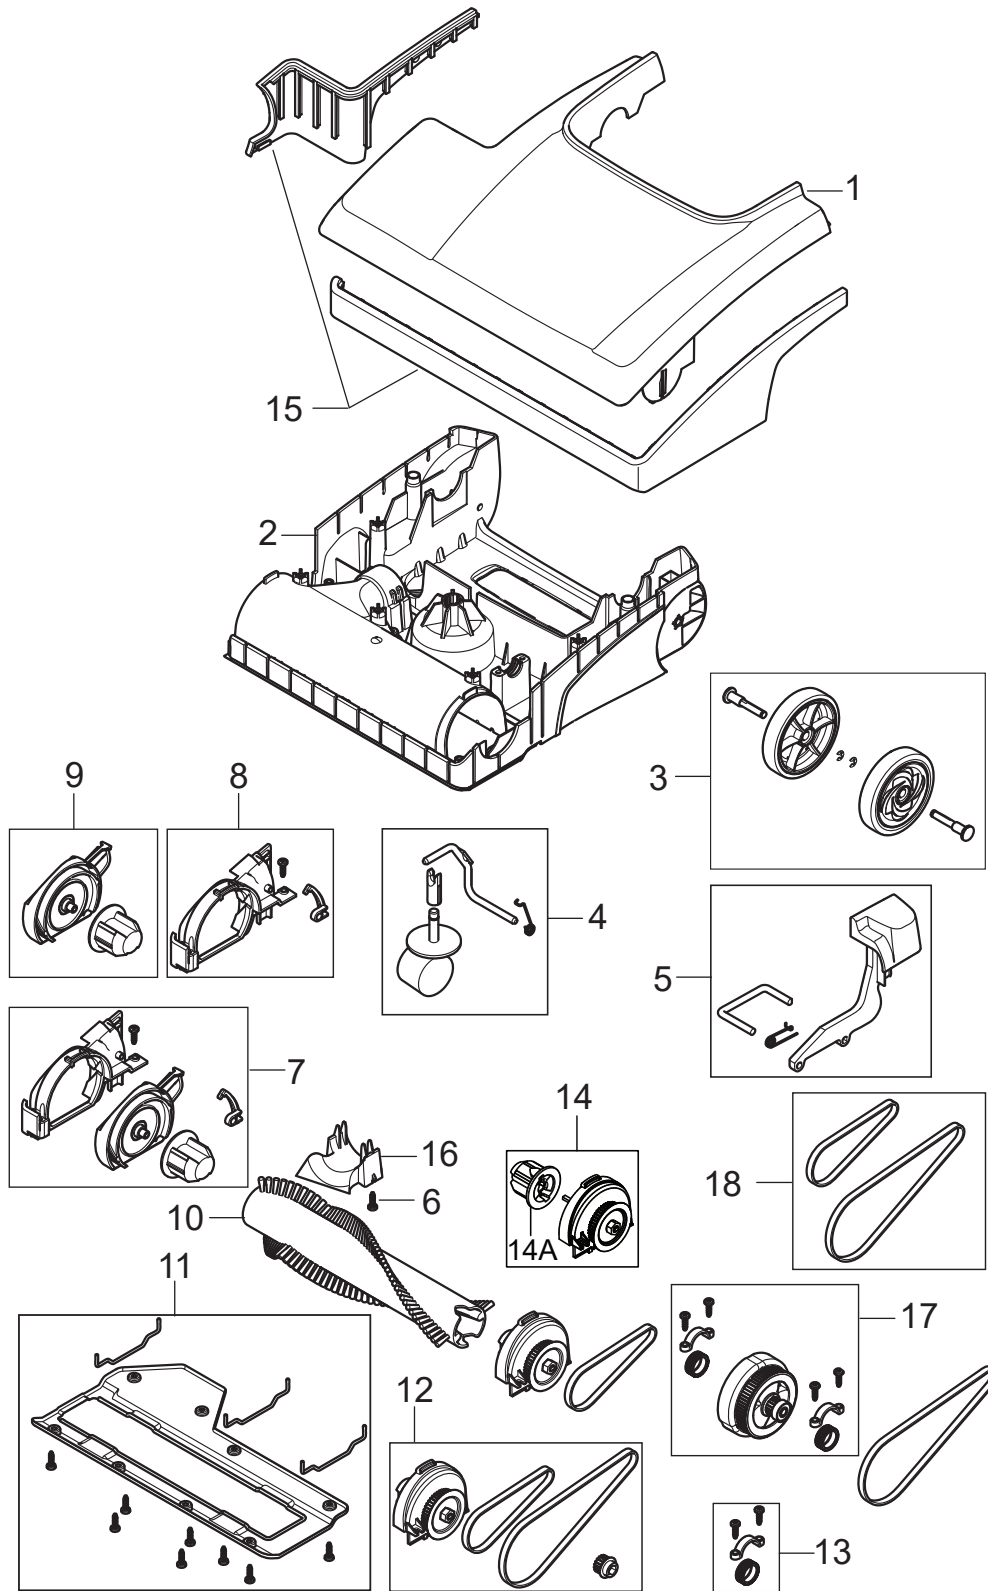

Part Notes:

- [1] - Erp 2017
- [2] - TSB-FC-2019-005 Filter cover VU500 DE TSB-FC-2019-005 VU500 Filterabdeckung

Pos.	Vare-nr	Antal	Beskrivelse	Notes
1	107407569	1	COVER BASE	
2	107407571	1	CHASSIS 12INCH	
3	107416451	1	WHEEL SHAFT KIT	[1]
4	107407573	1	CASTOR KIT	
5	107407574	1	PEDAL WITH SHAFT AND SPRING	
6	140 9214 040	1	Skruer Torx 40X14 Fzb	
7	107407575	1	BRUSH COVER AND FRAME CPL	
8	107407576	1	BRUSH FRAME WITH CLIP	
9	107407577	1	BRUSH COVER WITH BEARING	[2]
10	107407697	1	Børste 12" rød	
11	107418632	1	BRUSH SHOE 12INCH EU ONLY	[3]
11	107407578	1	BRUSH SHOE 12INCH 305	
12	107407698	1	BLOCK W. BELT AND DRIVE PULLEY	
13	107407580	1	CLAMP AND GASKET KIT	
14	147 0913 500	1	Bearing	
14A	107419296	1	CONE ADAPTER FOR BRUSH KIT	
15	107407718	1	BUMPER 12INCH	
16	107407723	1	LOWER HOSE CLAMP	
17	107407722	1	END CAP BRUSH LEFT W BEARING	[4]
18	107418025	1	BELT KIT FOR VU500	

## Part Notes:

- [1] - TSB-COM-VAC-2015-002 Wheel spare part kit for VU500  
DE TSB-COM-VAC-2015-002 VU 500 Ersatzteil-Kit Räder
- [2] - AE-COM-LI-vac 2015-001 - VU500 Brush Disconnection
- [3] - Erp 2017
- [4] - TSB-VAC-2022-001 VU500 clutch  
DE TSB-VAC-2022-001 VU500 Kupplung

Pos.	Vare-nr	Antal	Beskrivelse	Notes
1	107407570	1	COVER CPL.15INCH	
2	107407572	1	CHASSIS 15INCH	
3	107416451	1	WHEEL SHAFT KIT	[1]
4	107407573	1	CASTOR KIT	
5	107407574	1	PEDAL WITH SHAFT AND SPRING	
6	140 9214 040	1	Skruer Torx 40X14 Fzb	
7	107407575	1	BRUSH COVER AND FRAME CPL	
8	107407576	1	BRUSH FRAME WITH CLIP	
9	107407577	1	BRUSH COVER WITH BEARING	[2]
10	107408004	1	BRUSH 15INCH 68MM	
11	107418633	1	BRUSH SHOE 15INCH EU ONLY	[3]
11	107407579	1	BRUSH SHOE 15INCH	
12	107407698	1	BLOCK W. BELT AND DRIVE PULLEY	
13	107407580	1	CLAMP AND GASKET KIT	
14	147 0913 500	1	Bearing	
14A	107419296	1	CONE ADAPTER FOR BRUSH KIT	
15	107407719	1	BUMPER RIGHT 15INCH	
16	107407723	1	LOWER HOSE CLAMP	
17	107407722	1	END CAP BRUSH LEFT W BEARING	[4]
18	107418025	1	BELT KIT FOR VU500	