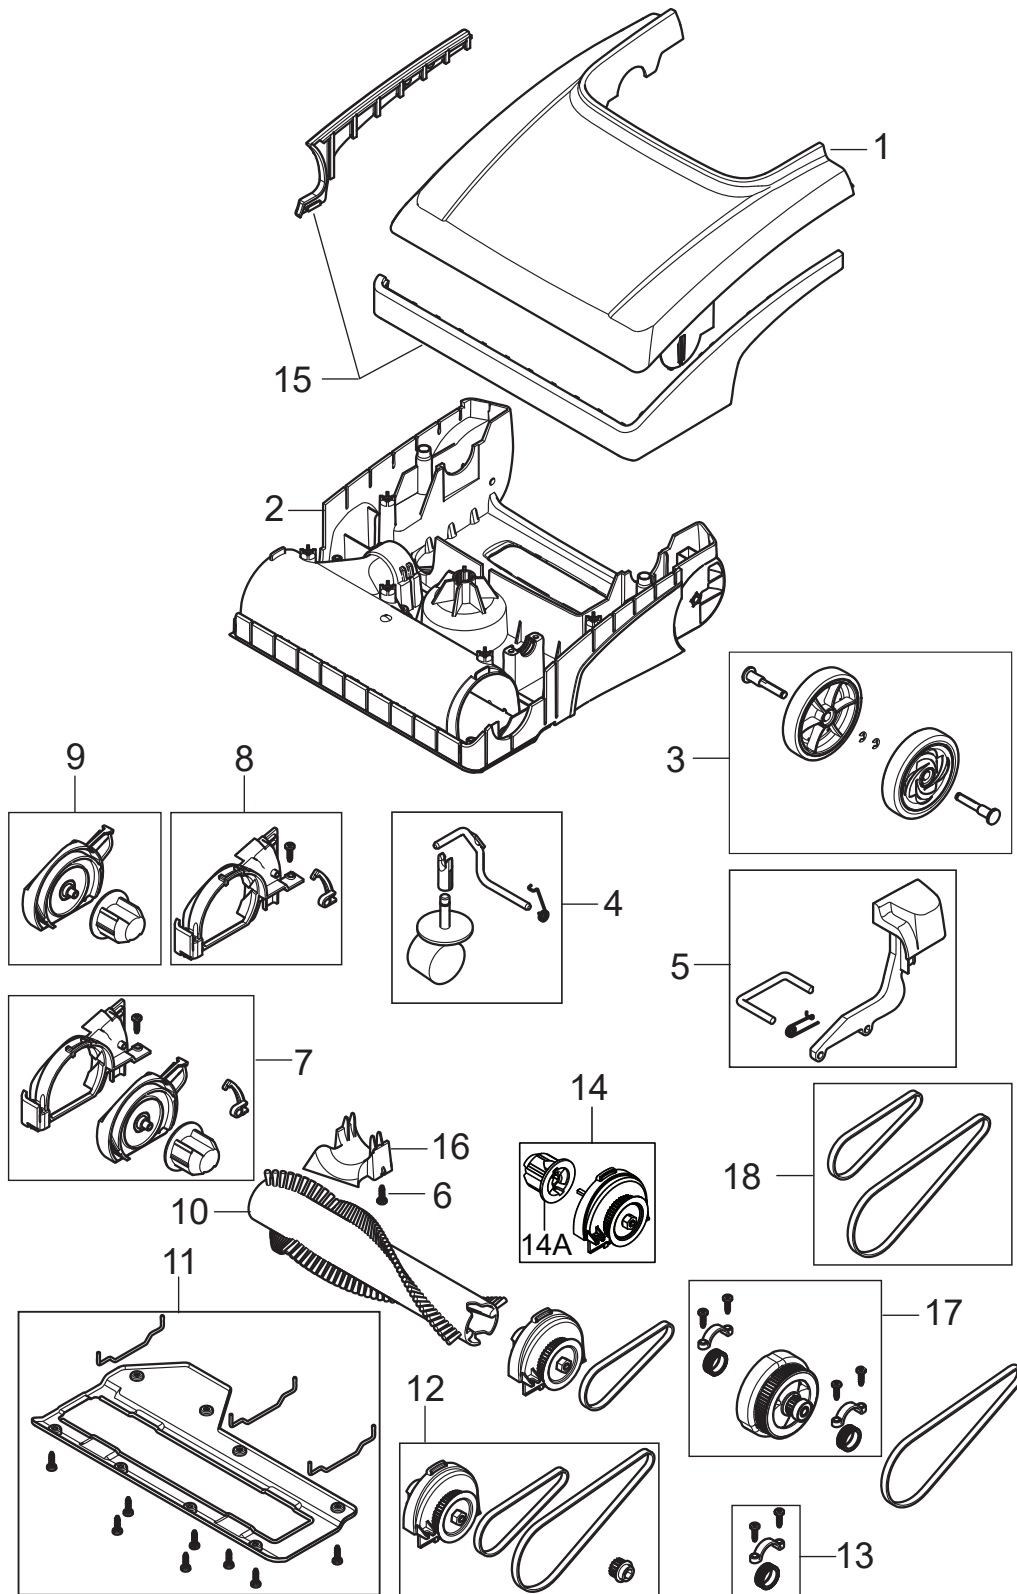

Part Notes:

- [1] - Erp 2017
- [2] - TSB-FC-2019-005 Filter cover VU500 DE TSB-FC-2019-005 VU500 Filterabdeckung

Pos.	Vare-nr	Antal	Beskrivelse	Notes
1	107407569	1	COVER BASE	
2	107407571	1	CHASSIS 12INCH	
3	107416451	1	WHEEL SHAFT KIT	[1]
4	107407573	1	CASTOR KIT	
5	107407574	1	PEDAL WITH SHAFT AND SPRING	
6	140 9214 040	1	Skruer Torx 40X14 Fzb	
7	107407575	1	BRUSH COVER AND FRAME CPL	
8	107407576	1	BRUSH FRAME WITH CLIP	
9	107407577	1	BRUSH COVER WITH BEARING	[2]
10	107407697	1	Børste 12" rød	
11	107418632	1	BRUSH SHOE 12INCH EU ONLY	[3]
11	107407578	1	BRUSH SHOE 12INCH 305	
12	107407698	1	BLOCK W. BELT AND DRIVE PULLEY	
13	107407580	1	CLAMP AND GASKET KIT	
14	147 0913 500	1	Bearing	
14A	107419296	1	CONE ADAPTER FOR BRUSH KIT	
15	107407718	1	BUMPER 12INCH	
16	107407723	1	LOWER HOSE CLAMP	
17	107407722	1	END CAP BRUSH LEFT W BEARING	[4]
18	107418025	1	BELT KIT FOR VU500	