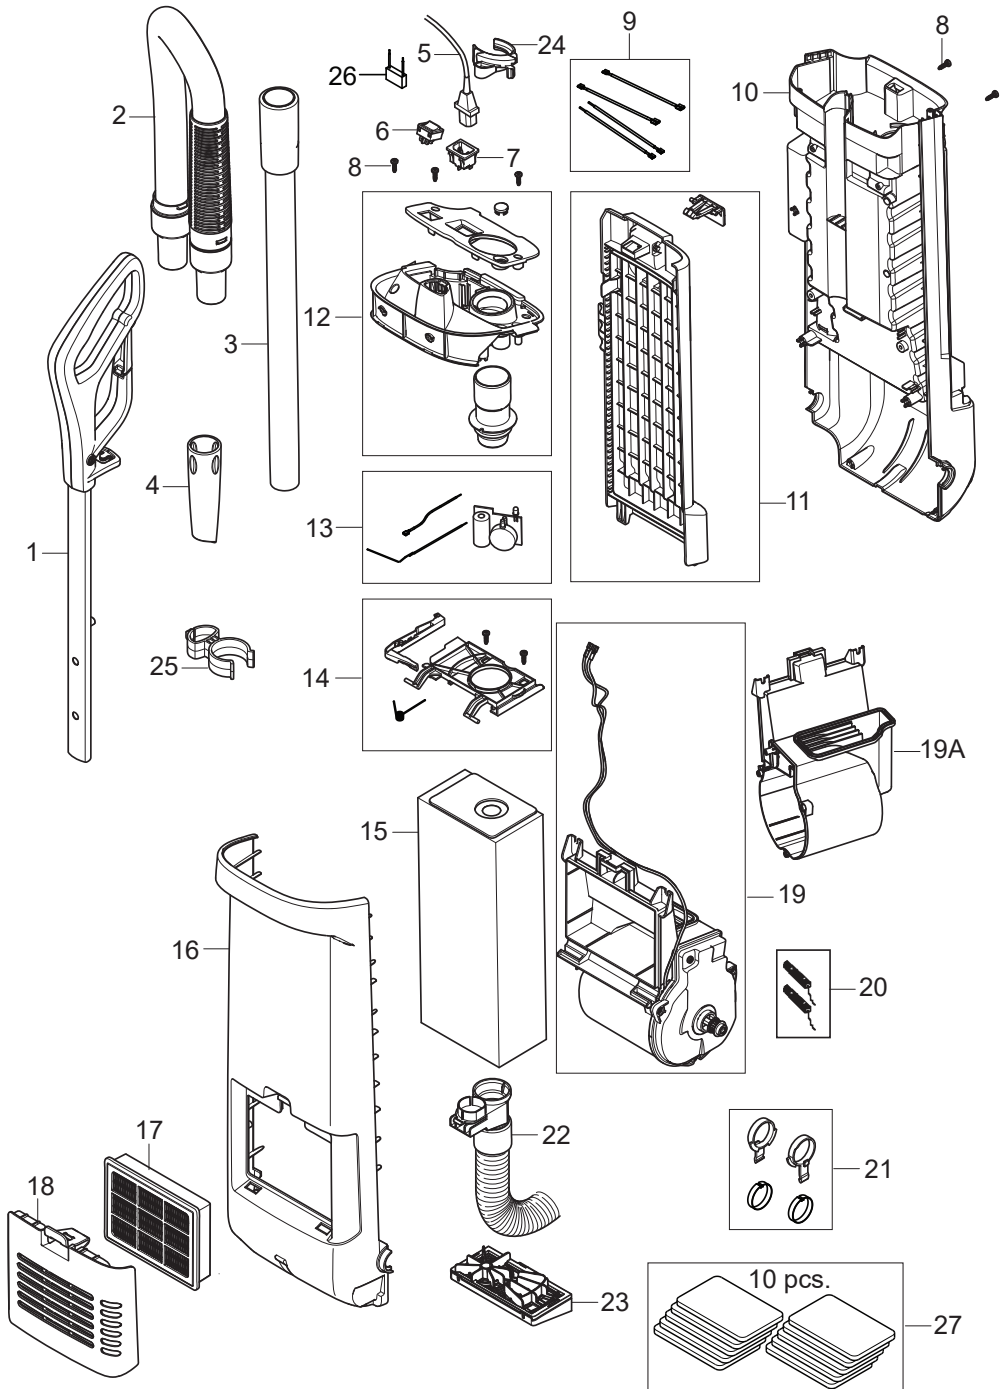

Pos.	Vare-nr	Antal	Beskrivelse	Notes
1	107407581	1	HANDLE CPL	
2	147 0950 500	1	Sugeslange fleksibel Ø35	
3	147 0851 500	1	Forlængerrør Ø35	
4	147 1203 500	1	Fugemundstykke Ø35	
5	107402676	1	Aftagelig ledning 10 m orange	
5	107402677	1	DETACH CORD SET 10M ORANGE UK	
5	107402901	1	Aftagelig ledning 15 m orange	
6	140 5496 510	1	Kontakt Uz934 Kit	
7	107407583	1	APPLIANCE INLET	
8	140 9214 040	1	Skrue Torx 40X14 Fzb	
9	107407590	1	WIRE SET	
10	107407584	1	BODY COVER REAR	
11	107407585	1	LID CPL.	
12	107407586	1	COVER TOP CPL	
13	147 0987 500	1	Bag Full Device	
14	147 0854 500	1	HOLDER DUST BAG KIT	
15	107413586	1	STØVSUGERPOSER (10STK)	
16	107407588	1	COVER BODY FRONT	
17	147 1250 600	1	HEPA 13 filter	
18	107407589	1	COVER EXHAUST FILTER	
19	107418631	1	MOTOR CASSETTE 220-240V EU ONLY	[1]
19	147 0864 500	1	Motor Casette 220-240V	
19A	147 0994 000	1	COVER MOTOR CASSETTE BK UL	[2]
20	147 1326 500	1	CARBON BRUSH KIT	
21	147 0927 500	1	Joint Base To Body W Ring	
22	147 0919 500	1	ADAPTER BASE TO TUBE W.HOSE	
23	147 0958 500	1	Holder Pre Filter Kit	
24	107407717	1	TUBE HOLDER	
25	107407699	1	ACCESSORY HOLDER	
26	140 8166 010	1	Kondensator, Støj Gd930	
27	107418021	1	AIRFRESHER KIT 10PCS	

Part Notes:

- [1] - Erp 2017
- [2] - TSB-FC-2019-005 Filter cover VU500 DE TSB-FC-2019-005 VU500 Filterabdeckung