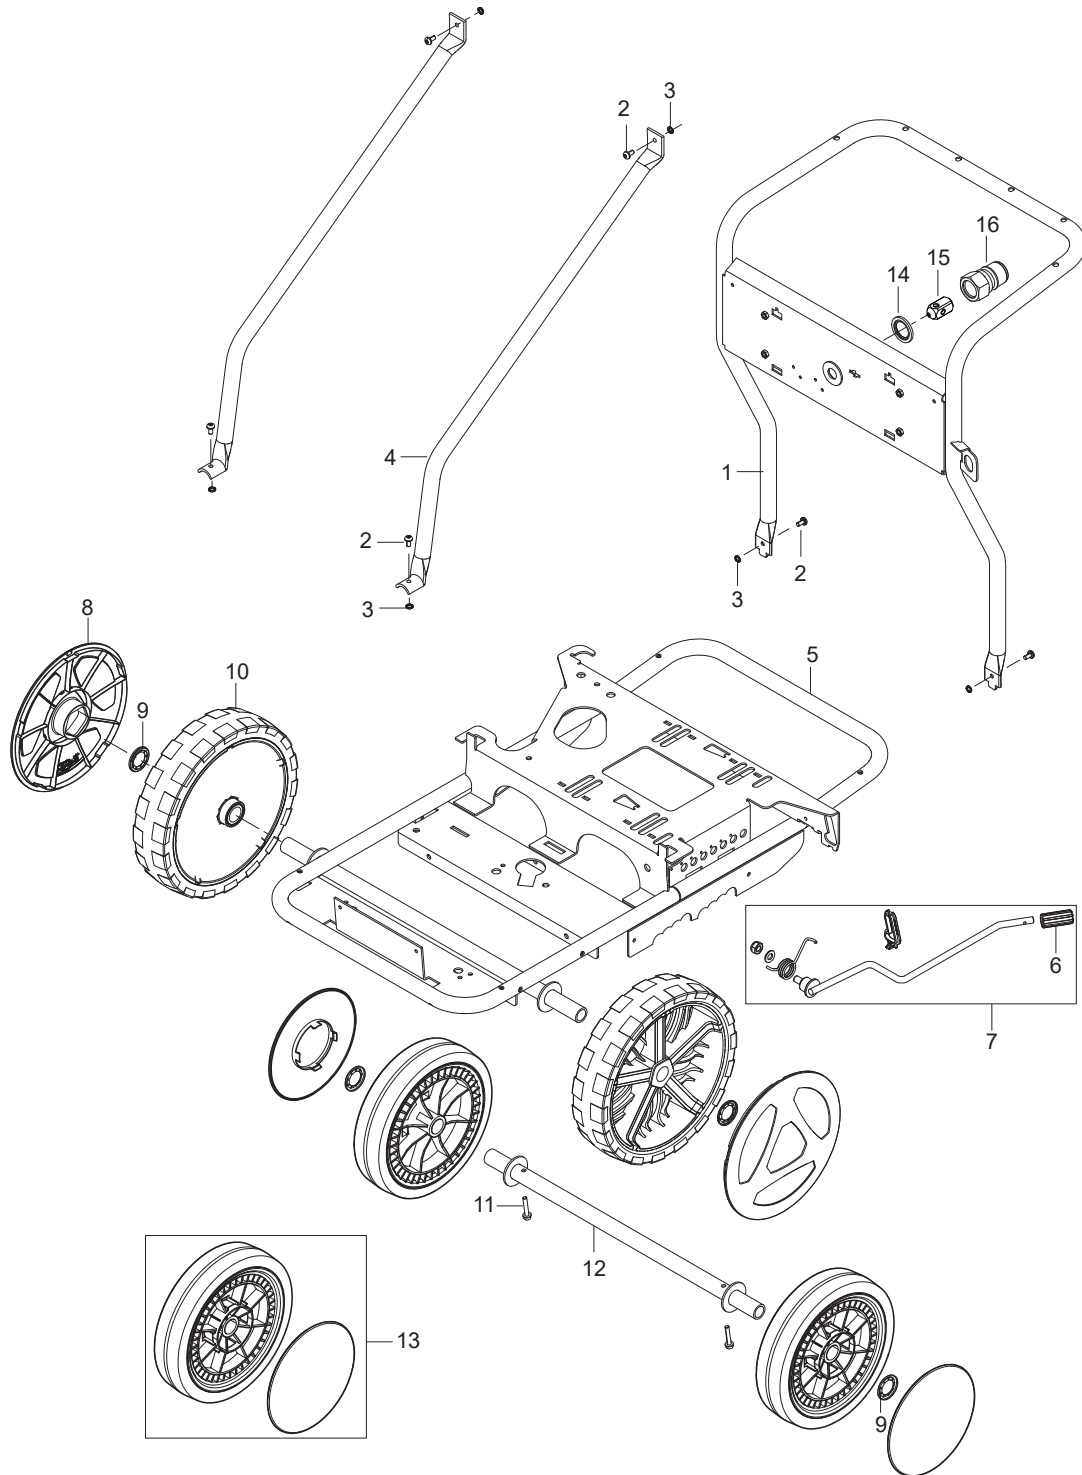

PARTS LIST

2023.05.23

NILFISK

TABLE OF CONTENTS

Cabinet.....	1
Chassis.....	3
1x detergent.....	5
Anti-scale.....	7
Boiler b2.5.....	9
Cables and wires.....	11
Cylinder block.....	13
Electric box.....	16
Electric box for motor 1~,3~ STAR and 3~ DELTA.....	19
Electric box for motor Star/Delta.....	21
Fan.....	23
Flow control FA.....	25
Fuel tank.....	27
Motor pump.....	29
Burner unit.....	32
Water break tank.....	34
Water flow regulation_FA.....	36
Hose reel.....	38
Water inlet_FA.....	40
Recommended spare parts.....	42

Pos.	Vare-nr	Antal	Beskrivelse	Notes
1	31001031	1	FRAME HANDLE	
2	107143018	6	SCREW M6X16	
3	107143146	6	WASHER SERRATED M6	
4	31001032	2	HANDLE STIFFENER SHORT	
5	31001033	1	FRAME SHORT	
6	107143028	1	BRAKE KNOB	
7	101118180	1	BRAKE ARM SHORT KIT	
8	107145780	2	WHEEL CAP FOR WHEEL Ø300X65 - NILFISK	
9	46363	4	Låsering Ø25	
10	107145637	2	WHEEL D300X65	
11	107143027	2	SCREW M6X35 SW10 DIN7500D FZB	
12	31001034	1	WHEEL AXLE REAR	
13	107143304	2	WHEEL D250 HEAVY LOAD W/CAP	
14	1801075	1	Tætningsskive 3/8"	
15	107143066	1	PISTON	
16	1600493	1	Ergo højtryksskobling DN10 3/8" han	