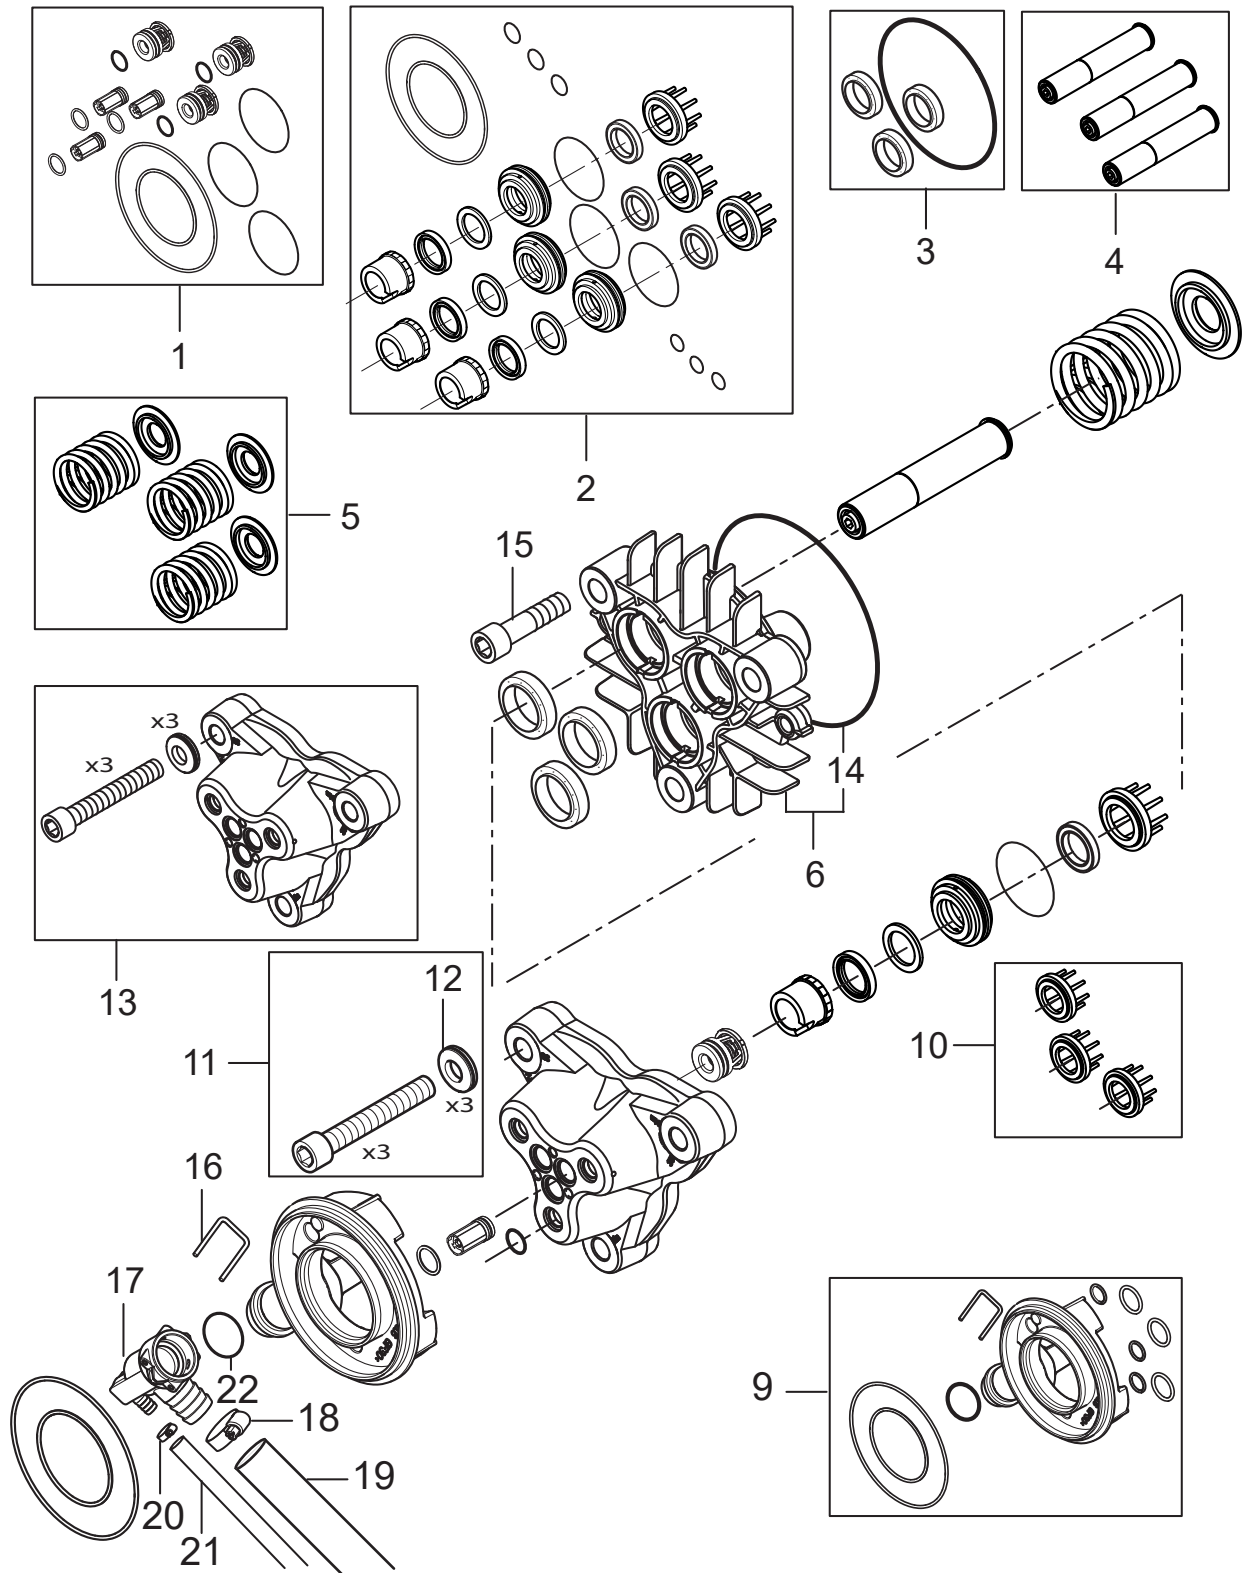

Pos.	Vare-nr	Antal	Beskrivelse	Notes
1	101118121	1	VALVE KIT - NA5	
2	101118323	1	WATER SEAL KIT NA5	[1]
3	107144102	1	Oliemanchet Kit - Na5	
4	101118239	1	PISTON KIT - NA5.2	
5	107144104	1	Fjeder Kit - Na5	
6	107141983	1	CYLINDER BLOCK W/ O-RING NA5.2	
9	101118147	1	INLET MANIFOLD KIT NA5	
10	107140919	1	SUPPORT RING NA5 SPARE	
11	107141968	1	CYL.SCREW M12X80 WITH NORDLOCK WASHER	
12	107141969	3	WASHER NLX12SP D12.5XD25.4X4.2MM	
13	107141985	1	CYLINDER HEAD NA5.2 W. SCREWS WASHERS	
14	107141512	1	O-RING D114 X D1.78 NBR 72	
15	4042	2	CYLINDER SCREW M8X40 ISO 4762 8.8 ZN	
16	107143085	1	LOCK PIN	
17	107143092	1	WATER LIMITER (SMALL)	[2]
17	107143000	1	WATER LIMITER (MEDIUM)	[3]
18	8298	2	Spændebånd	
19	107143031	1	FUELFLEX HOSE D28/D20 10BAR/20°	
20	11654	1	Slangeklemme	
21	106408243	1	HOSE 1/4INCH TRANSPARENT - 5 METERS	
22	107143088	1	O-RING 18.72X2.62	

Part Notes:

1. [1] - TSB-PPW-2020-003 NA5 pump THRUST COLLAR changed
   DE TSB-PPW-2020-003 NA5 Pumpe - Änderung der Druckringe
   TSB-PPW-2020-003 Nouvelles bagues laiton pour pompe NA5
2. [2] - MH 4M-100/680 PA

MH 4M-100/720 FA Gerni

MH 4M-130/720 FA