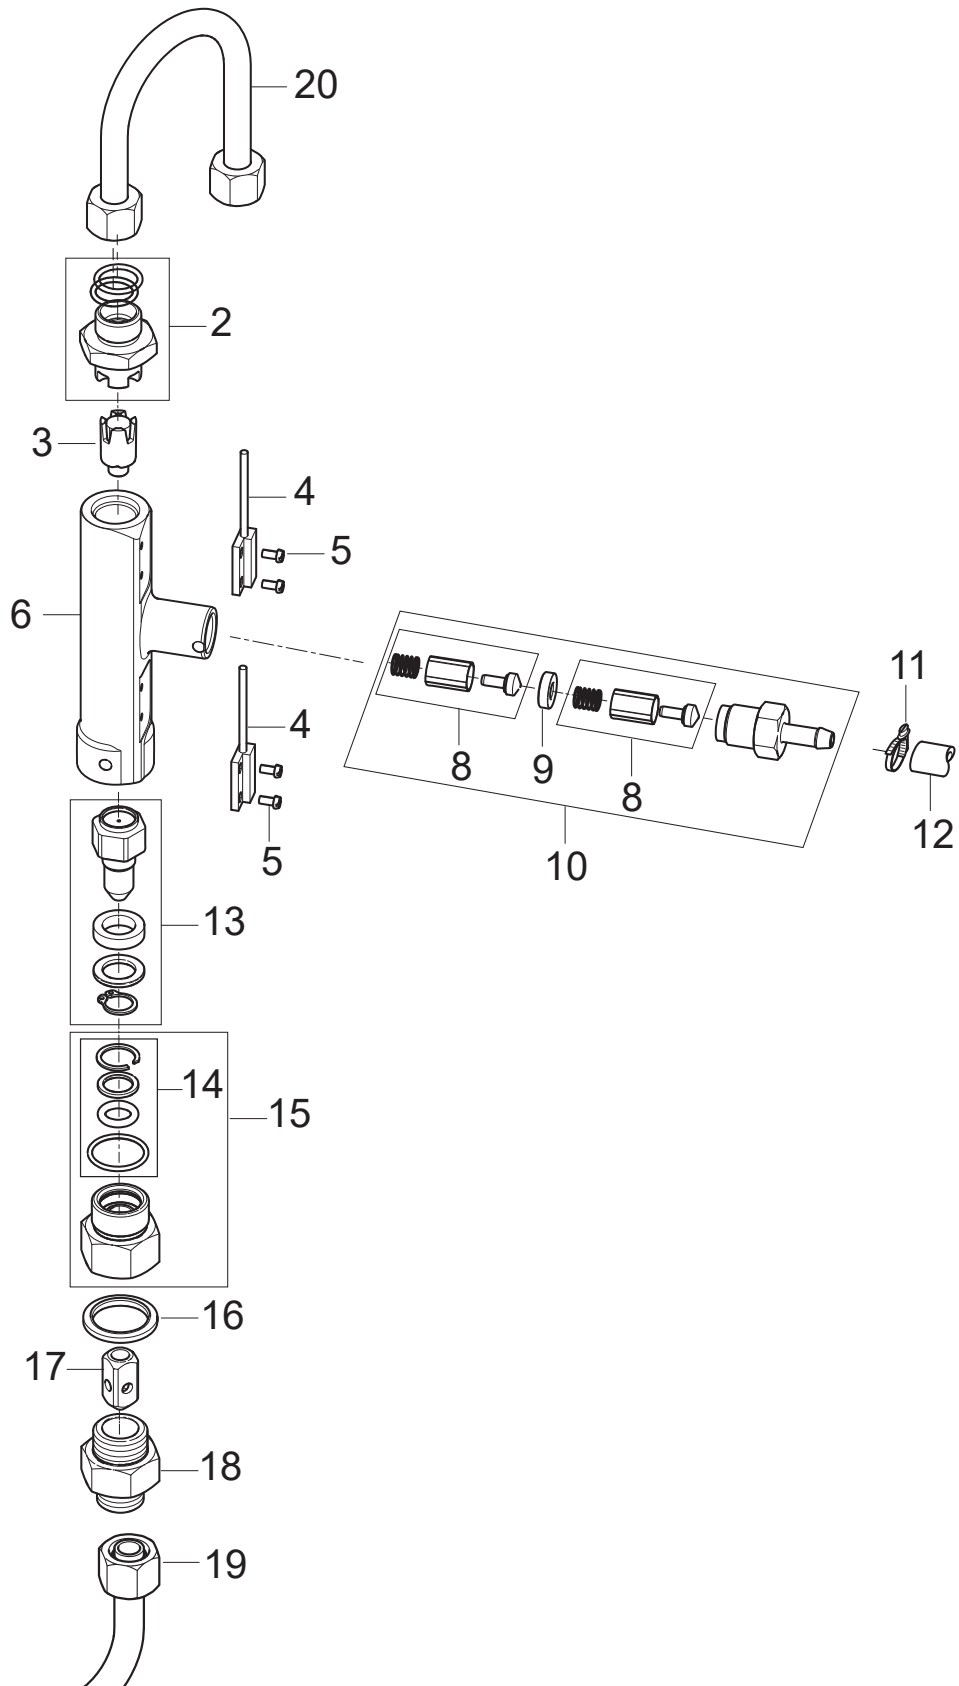

Pos.	Vare-nr	Antal	Beskrivelse	Notes
2	101118190	1	MALE STUD M18X1.5 KIT	
3	101118055	1	MAGNET AND HOUSE FOR FLOW SWITCH-KIT NA6	
4	107143121	2	REED SWITCH NO W/CABLE	
5	101118033	4	Screw M3X6 Brass Din 84 Iso 1207 Kit	
6	101118308	1	FLOW CONTROL HOUSING FA	
8	1119566	2	Rep. sæt kontraventil	
9	6201535	1	Sæde til kontraventil	
10	1119318	1	Rep. sæt til kontraventil	
11	11654	2	Slangeklemme	
12	101406100	0.92	Kemislange, 5 Meter	
13	101117896	1	Non Return Valve W/Magnet	[1]
14	101118191	1	SEALING KIT FOR MALE STUD	
15	101118230	1	MALE STUD F.NON-RET.VALVE 1/2	
16	1807932	1	Selvtættende Spændeskive	
17	6101038	1	Stempel	
18	107143155	1	PISTON HOUSING 1/2	
19	107143120	1	PIPE MPU/FLOW CONTROL NA5-FA/B2-B2.5	
20	107143117	1	PIPE FLOW CONTROL NA5-FA/BOILER B2	
20	107143116	1	PIPE FLOW CONTROL NA5-FA/BOILER B2.5	[2]
20	107143162	1	PIPE FLOW CONTROL NA5-FA/BOILER B2.5	[3]
20	107143163	1	PIPE FLOW CONTROL NA5-FA/BOILER B2	[4]

Part Notes:

1. [1] - TSB-PPW-2016-012 MH 4M FA None return valve 101117896 get stocked
   DE TSB-PPW-2016-012 MH 4M FA Strömungskolben 101117896 blockiert
2. [2] - Up to Date
   Week 28 2017
3. [3] - From date
   Week 28 2017
4. [4] - From date
   Week 28 2017