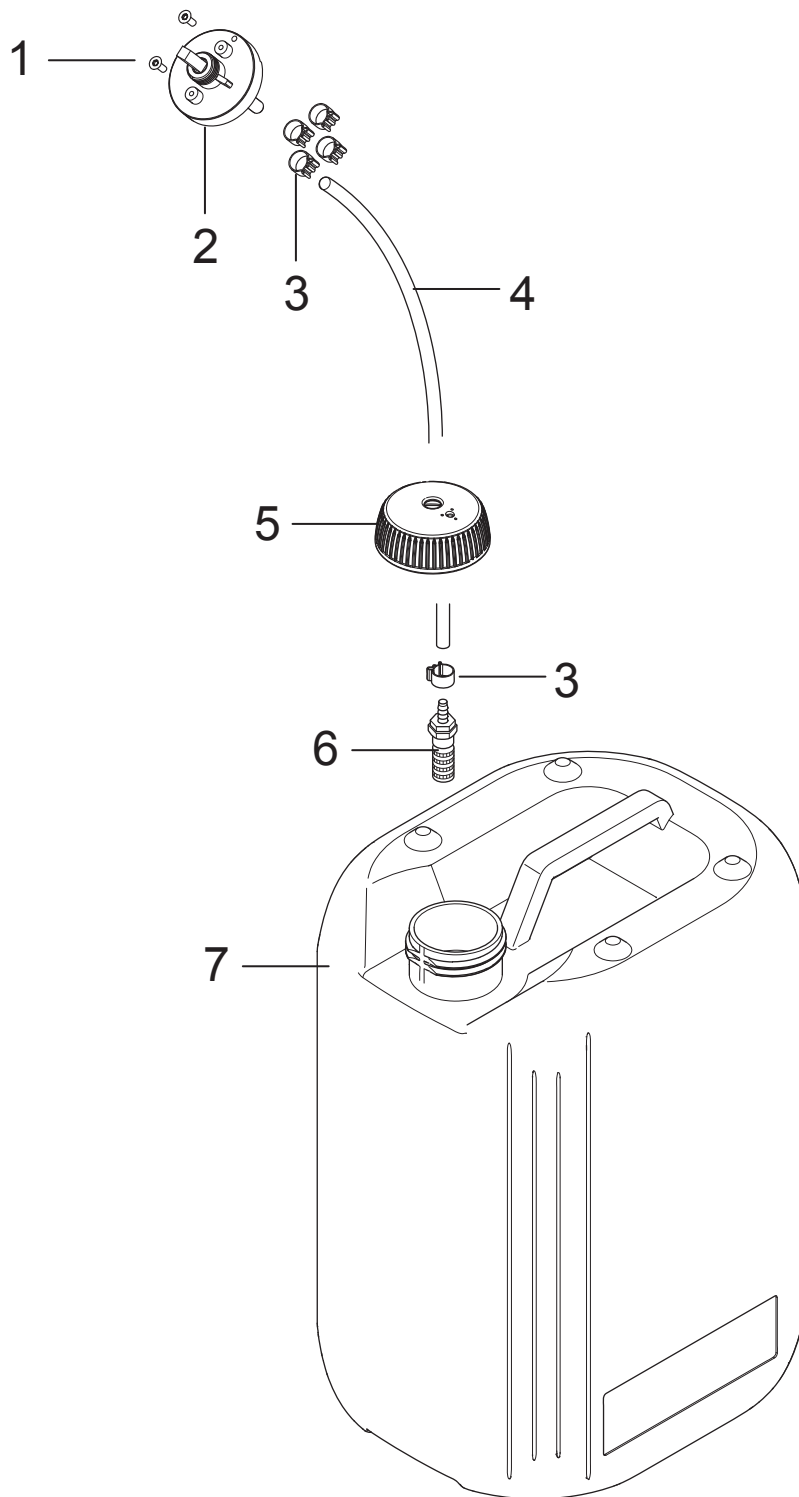

Pos.	Vare-nr	Antal	Beskrivelse	Notes
1	1814730	2	SCREW 35X10B W1423	
2	301001000	1	Doserventil	
3	301001133	8	Slangeklemme Ø10/7	
4	106408243	1	HOSE 1/4INCH TRANSPARENT - 5 METERS	
5	107141664	2	CAP FOR DETERG. TANK WITH VALVE MOUNTED	
6	107145440	2	Strainer Valve Compl. Kit	
7	80518	1	Plastdunk 10 liter