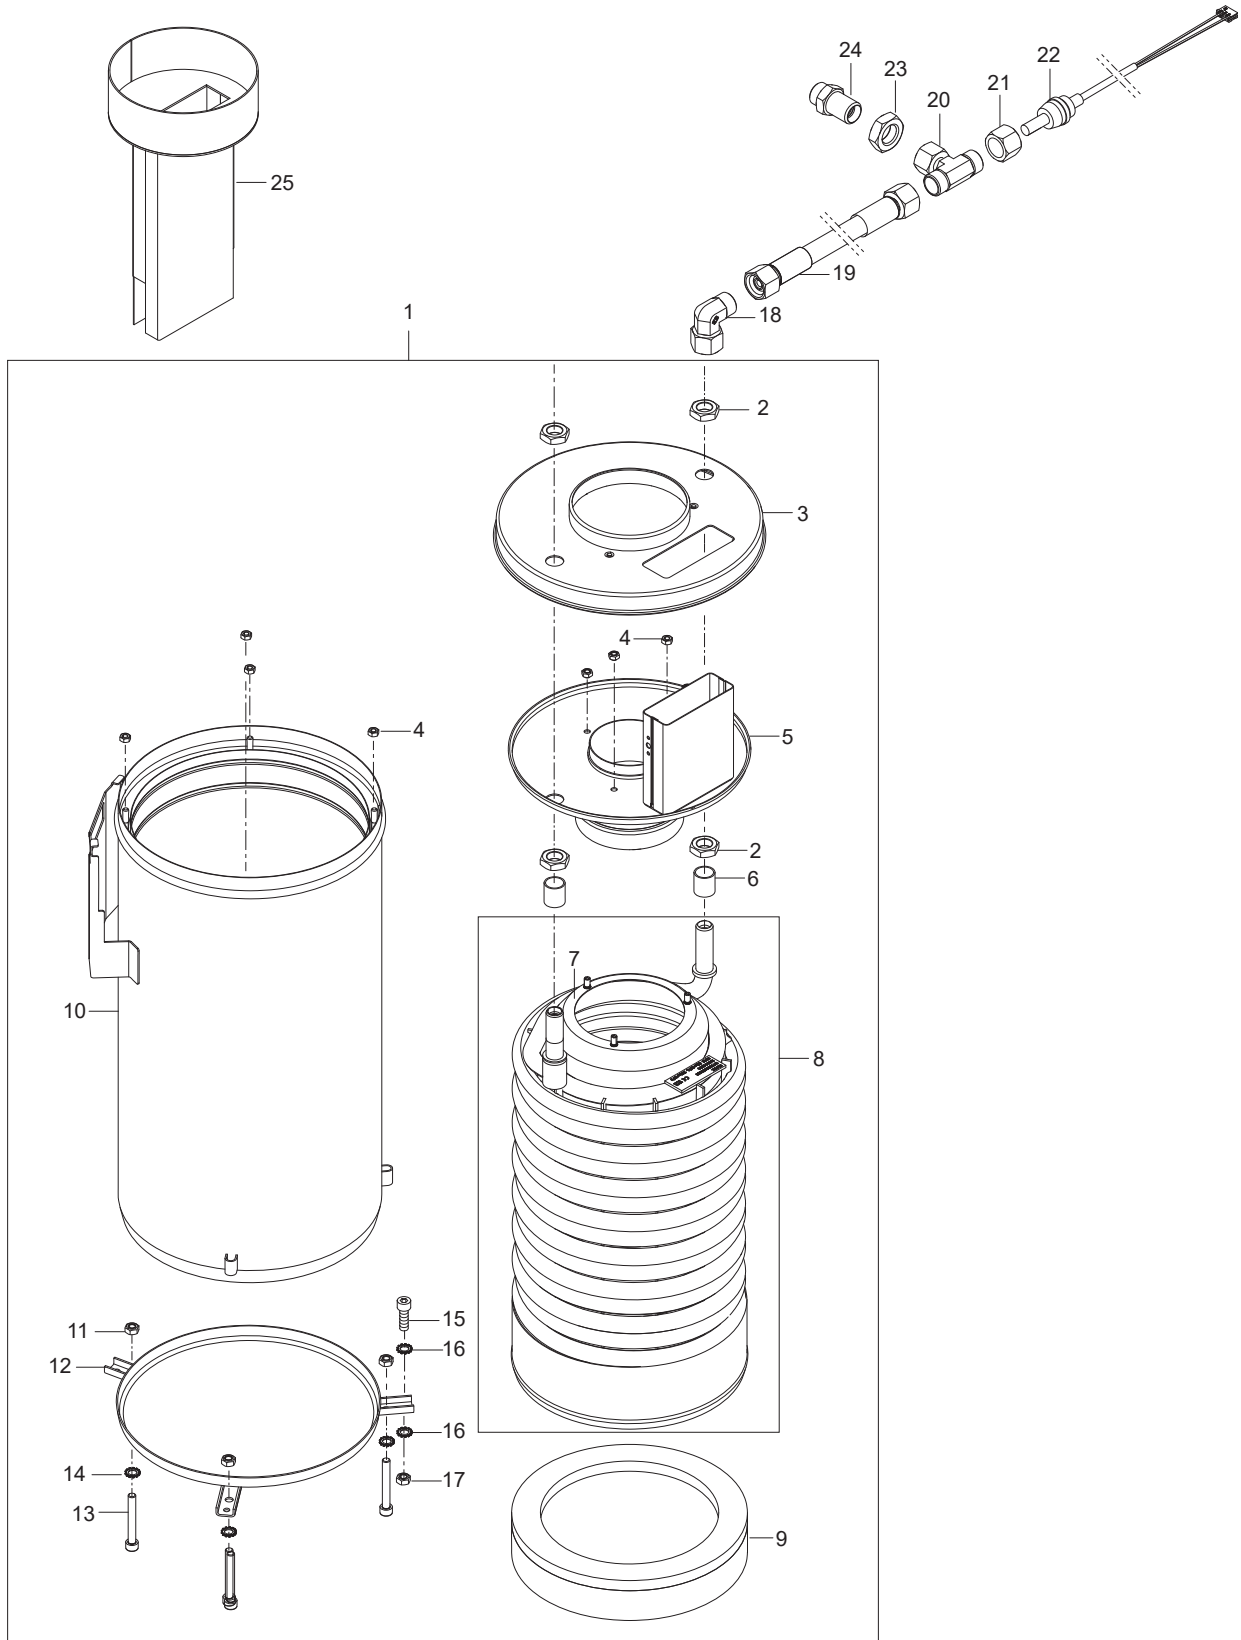

Pos.	Vare-nr	Antal	Beskrivelse	Notes
1	31001031	1	FRAME HANDLE	
2	107143018	6	SCREW M6X16	
3	107143146	6	WASHER SERRATED M6	
4	31001032	2	HANDLE STIFFENER SHORT	
5	31001033	1	FRAME SHORT	
6	107143028	1	BRAKE KNOB	
7	101118180	1	BRAKE ARM SHORT KIT	
8	107145780	2	WHEEL CAP FOR WHEEL Ø300X65 - NILFISK	
9	46363	4	Låsering Ø25	
10	107145637	2	WHEEL D300X65	
11	107143027	2	SCREW M6X35 SW10 DIN7500D FZB	
12	31001034	1	WHEEL AXLE REAR	
13	107143304	2	WHEEL D250 HEAVY LOAD W/CAP	
14	1801075	1	Tætningsskive 3/8"	
15	107143066	1	PISTON	
16	1600493	1	Ergo højtryksskobling DN10 3/8" han	

Pos.	Vare-nr	Antal	Beskrivelse	Notes
1	1814730	2	SCREW 35X10B W1423	
2	301001000	1	Doserventil	
3	301001133	8	Slangeklemme Ø10/7	
4	106408243	1	HOSE 1/4INCH TRANSPARENT - 5 METERS	
5	107141664	2	CAP FOR DETERG. TANK WITH VALVE MOUNTED	
6	107145440	2	Strainer Valve Compl. Kit	
7	80518	1	Plastdunk 10 liter	

Part Notes:

- [1] - TSB-PPW-2016-017 Locking ring for oil level switch falling off

Pos.	Vare-nr	Antal	Beskrivelse	Notes
1	107143103	1	HEAT EXCHANGER B2.5, MH	
1	107143105	1	HEAT EXCHANGER B2.5 SS, MH	
2	7012	4	Møtrik	
3	101117768	1	BOILER COVER OUTER	
4	12263	4	HEXAGON NUT M6	
5	31001040	1	INSIDE BOILER TOP CPL B2.5	
6	301000582	2	BUSHING Ø22X1.5X24	
7	31000527	1	SHIELDING CONE FOR BOILER N2	
8	31001041	1	COIL WELDED B2.5	
8	107143302	1	COIL B2.5 SS, MH	[1]
9	31001042	1	INSULATION B2.5	
10	31001043	1	BOILER JACKET B2.5	
11	2758	3	Møtrik M8	
12	31001044	1	BOTTOM PLATE WELDED B2/2.5	
13	3453	3	SCREW M8X60	
14	1810274	3	Stjerneskiye M8	
15	4697	3	SCREW M6X16	
16	107143146	6	WASHER SERRATED M6	
17	11619	3	Møtrik M6	
18	101118094	1	COUPLING KIT 90D ISO 8434 M18X1.5 THREAD	
19	107143067	1	HP HOSE 5/16 DN8 BLACK W/2X DKL	
20	101118093	1	T-FITTING M18 X 1.5 THREAD	
21	1081	1	Tilslutningsmøtrik, Galv.	
22	107143083	1	TEMPERATUR SENSOR PT100 W/CABLE	
23	1803220	1	Kontramøtrik M18X1,5	
24	107143082	1	OUTLET FITTING	
25	106403197	1	Skorstens-adapter	