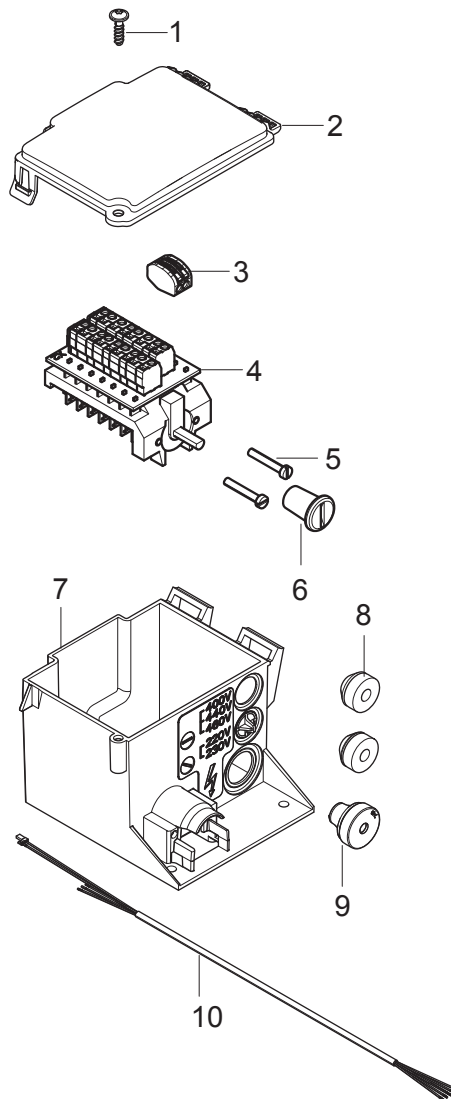

Pos.	Vare-nr	Antal	Beskrivelse	Notes
1	107141838	1	SCREW K50X18 WN1451 BLACK TORX20	
2	301000782	1	Dæksel	
3	107143069	1	SNAP TERMINAL 2 POL	
4	107143073	1	PCB SWITCH STAR/DELTA	
5	101117739	2	SCREW HEX M4X22-8.8 A2K DIN912	
6	64580	1	ROTARY KNOB	[1]
7	107143074	1	E-BOX	
8	3803764	2	Pakdåse Tet 5-7C	
9	3803772	1	CABLE GROMMET TET 7-10C	
10	107143071	1	MOTOR CABLE 5G2.5 FOR STAR/DELTA	

Part Notes:

1. [1] - TSB-PPW-2016-007 Rotary knob for Voltage selector switch 230V-400V must be sealed with lacquer
   DE TSB-PPW-2016-007 Drehknopf des Spannungsauswahlschalters 230V-400V muss mit Lack versiegelt werden