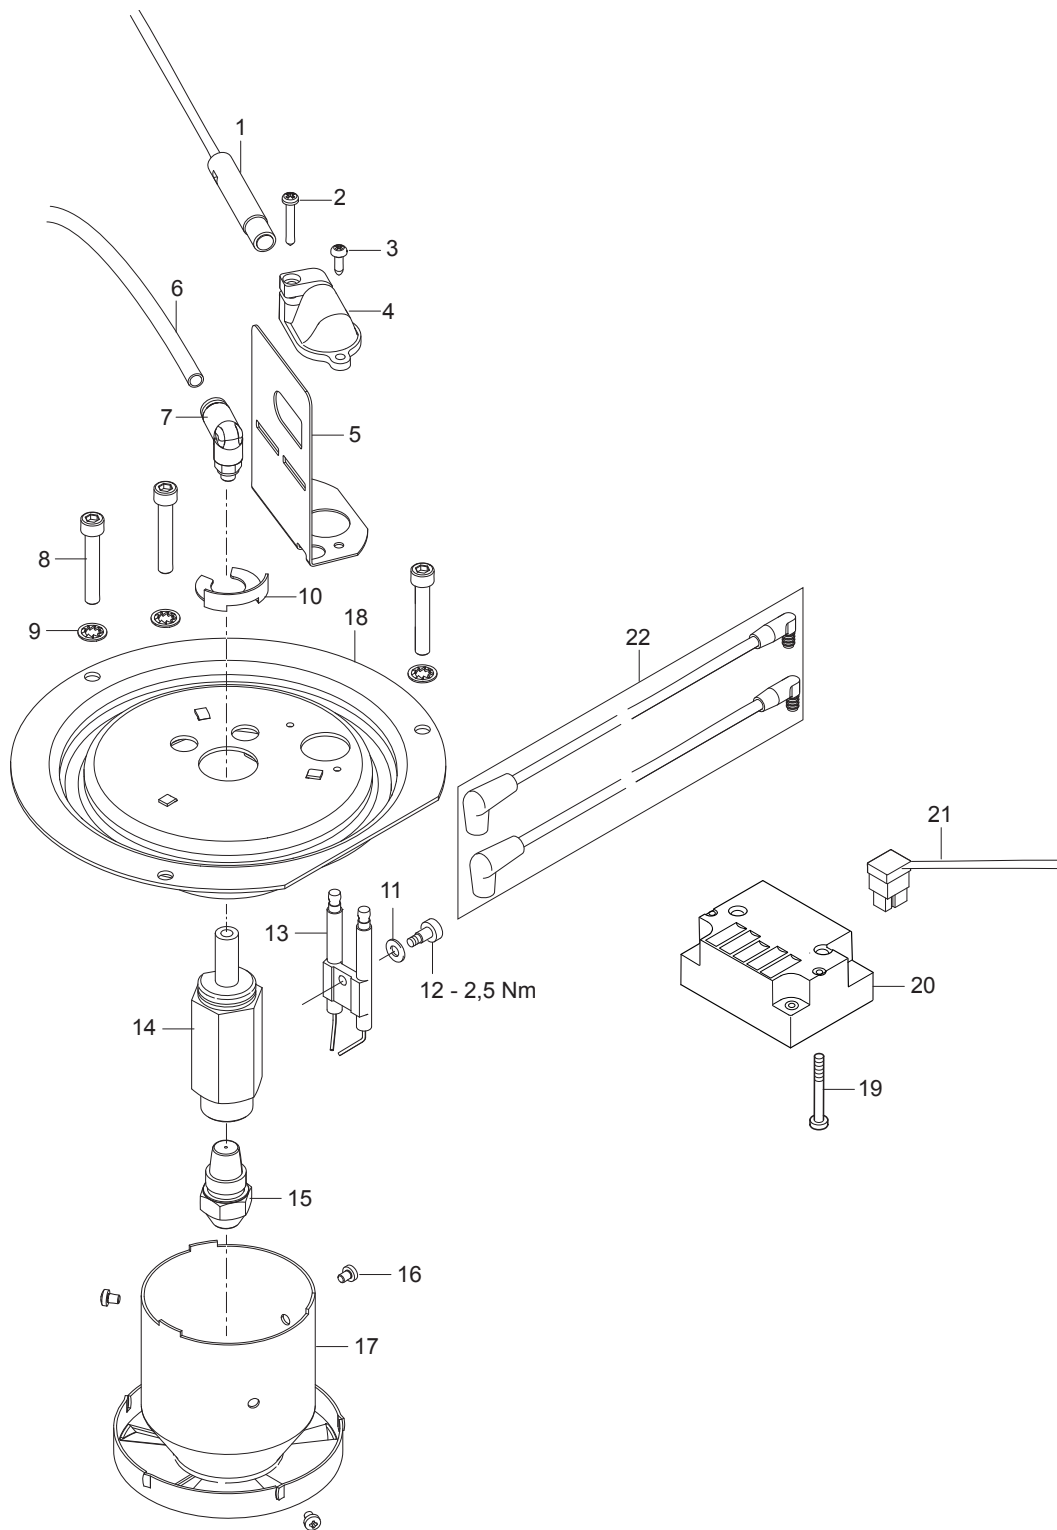

Pos.	Vare-nr	Antal	Beskrivelse	Notes
1	107143100	1	FLAME SENSOR WITH CABLE	
2	5606	1	Metal Skrue	
3	4036	1	Skrue 2,9X9,5	
4	301000934	1	Holder Flammeføler	
5	107143101	1	SHIELD FOR FLAME SENSOR	
6	909100141	1	Slange	
7	101117913	1	Elbow 4/M5 Push-In	
8	3873	3	SCREW M5X30	
9	3376	3	Låseskive	
10	101117876	1	Circlips	
11	909100144	1	Fjederskive	
12	909100143	1	Skrue	
13	301150009	1	Tændelegtrode	
14	101117915	1	Oil Nozzle Holder	
15	61659	1	Oil Nozzle 1,25/H 60°	[1]
16	51848	3	Skrue	
17	107143102	1	AIR DISTRIBUTOR CPL.	
17	107145775	1	AIR DISTRIBUTOR Ø 77.5	[2]
18	101117757	1	COVER FOR BOILER COMPLETE	
19	909100149	2	Skrue 5X50	
20	101117759	1	Tændtransformer 220-240V	[3]
20	101117959	1	COFI TRH2-30CU VD 120V 50/60HZ	[4]
21	107143098	1	PRIMARY CABLE FOR IGNITION COIL	
22	101118220	1	2 X IGNITION CORDS KIT	

Part Notes:

[1] - 70kW

MH 4M: Machine no. 107146910, 107146911, 107146912, 107146913, 107146914, 107146916, 107146917, 107146918, 107146919, 107146920, 107146921, 107146922, 107146923, 107146924, 107146934, 107146938, 107146940

[2] - to be used on B2.5 where the location is higher than 1000m above sea level

[3] - TSB-PPW-2018-004 Boiler cannot start - no ignition

FR TSB-PPW-2018-004 Le bruleur ne démarre plus

DE TSB-PPW-2018-004 Brenner startet nicht - keine Zündung

[4] - US