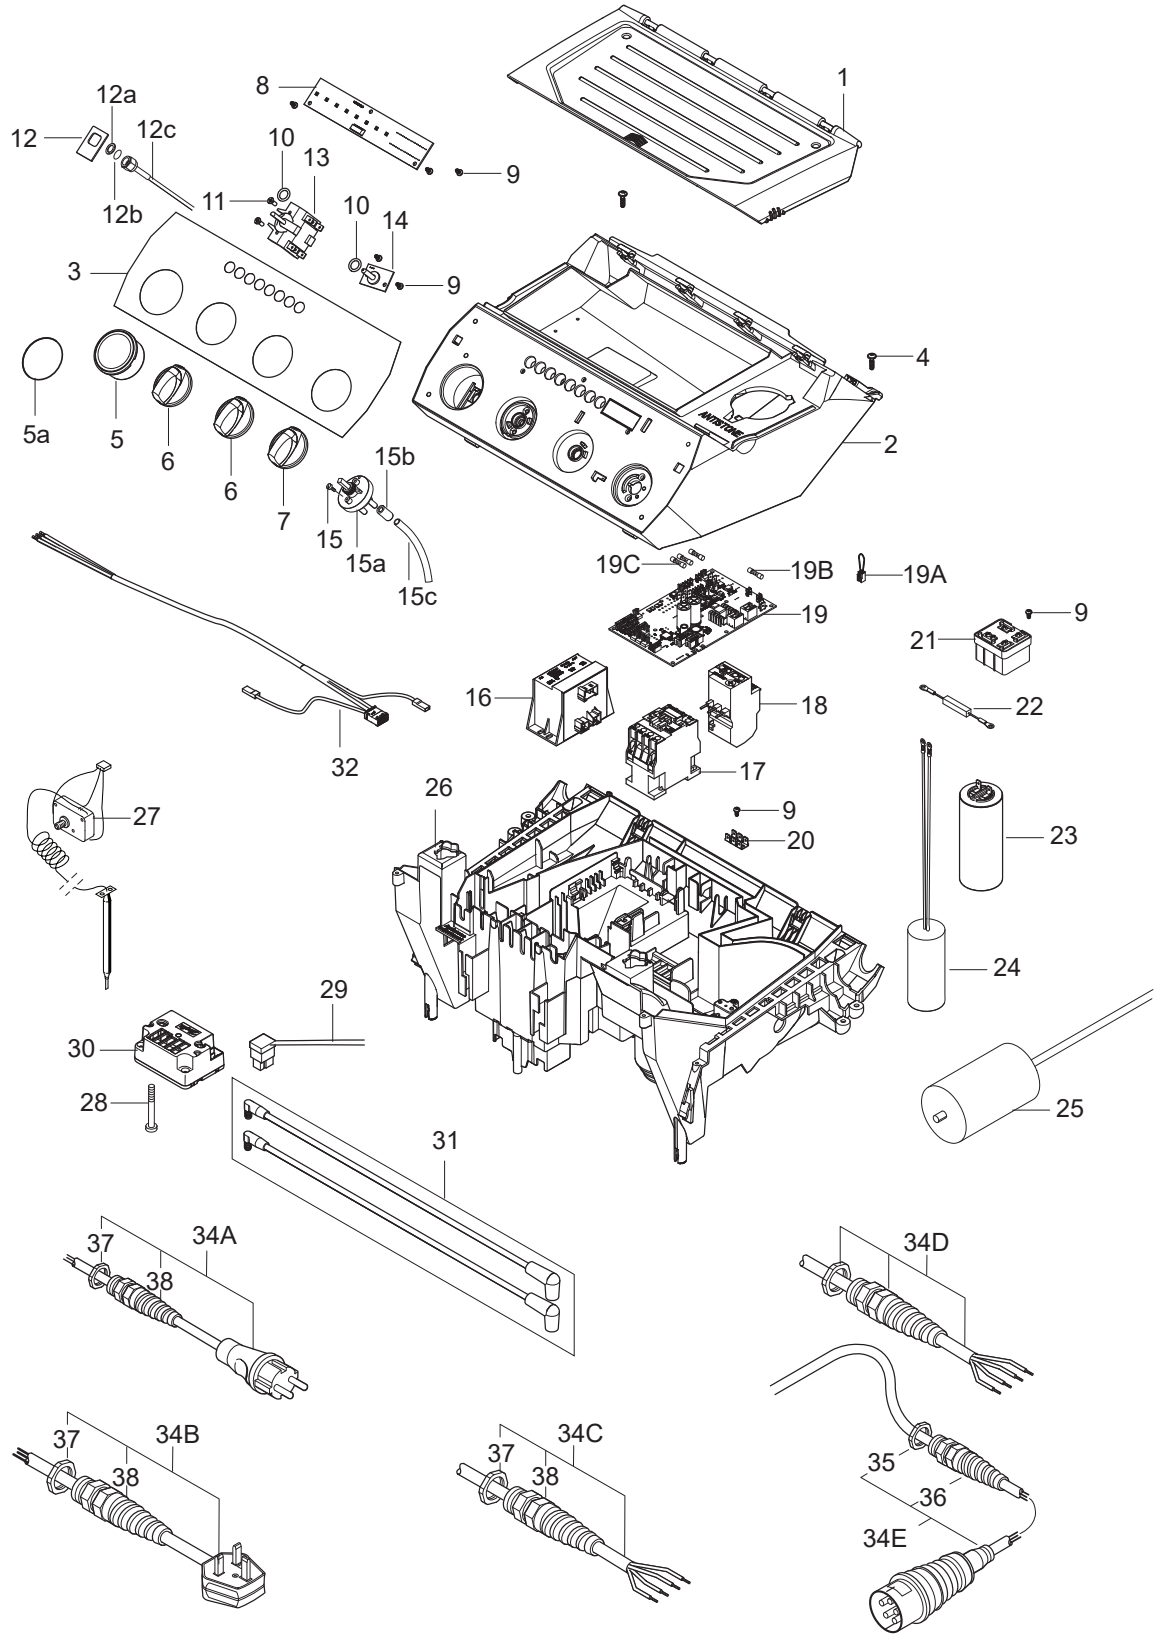

Pos.	Vare-nr	Antal	Beskrivelse	Notes
1	107143046	1	TOOL BOX LID	
2	107143045	1	E-BOX TOP	
3	107143047	1	LABEL F. CONTR PANEL MEDIUM SPEC NILFISK	
3	107143049	1	LABEL F. CONTROL PANEL LOW SPEC NILFISK	[1]
4	107141838	2	SCREW K50X18 WN1451 BLACK TORX20	
5	107141648	1	MANOMETER 0-300 BAR - 1/4"	
5a	107143050	1	COVER FOR E-BOX (MANO-HOLE)	[1]
6	909100204	2	Drejeknap	
7	909100214	1	Drejeknap Gr.1 4Kt	
8	107143044	1	PCBA UI LED	
9	909100046	5	SCREW 4X8	
10	9868	2	O-ring 10.0X2.5	
11	18274	2	Skruer M4X12	
12	107141650	1	PLATE FOR MANOMETER	
12a	107141651	1	WASHER M12 13X24X2.5 A2 DIN125	
12b	31000508	1	O-RING NBR	
12c	102406647	1	Slange	
13	28877	1	Switch	
14	101117730	1	PCB FOR POTENTIOMETER	
15	1814730	2	SCREW 35X10B W1423	
15a	301001000	1	Doserventil	
15b	301001906	1	Lukkeklappe	
15c	106408243	1	HOSE 1/4INCH TRANSPARENT - 5 METERS	
16	107143051	1	POWER TRANSFORMER 230/400V 2X24V	
16	107143064	1	POWER TRANSFORMER 220-240V/440-460V	
16	107143068	1	POWER TRANSFORMER 115 / 200V	
17	103822306	1	Contactorm Cjx2-D18-B7 24V	[2]
17	103822313	1	Contactorm 12-25A 50/60Hz 24V	[3]
17	103822317	1	Contactorm Cjx2-D32-B7 24V	[4]
18	103822327	1	Relæ 12-18 Amp	[5]
19	107143151	1	PCBA MH	[6]
19A	101221031	1	JUMPER F. SERVICE TIME RESET (106420063)	
19B	31001190	1	FUSE 6.3A 5X20 MM 250V	
19C	15846	3	Sikring 2,5A	
20	107307326	1	EARTH CONNECTOR 6 PIN	
21	107142761	1	START RELAY RVA4G0C	[7]
22	107141730	1	DISCHARGE RESISTOR 15KOHM/7W	
23	107141856	1	CAPACITOR 70UF 450V	[8]
24	107143182	1	CAPACITOR 70UF 450/500V RP-3	[9]
25	107141619	1	CAPACITOR 170MF	[10]
26	107143062	1	E-BOX BOTTOM	
27	101117723	1	Flammesensor Neptun 2	
28	909100149	2	Skruer 5X50	
29	107143098	1	PRIMARY CABLE FOR IGNITION COIL	
30	101117759	1	Tændtransformer 220-240V	[11]
31	101118220	1	2 X IGNITION CORDS KIT	
32	107143056	1	CABLE FOR POWER TRAF0 PRIM 230V	[12]
32	107143063	1	CABLE FOR POWER TRANSFORMER PRIM 400V	[13]
32	107143072	1	CABLE F. POWER TRANSFORMER PRIM 230/400	[14]
34A	101117809	1	POWER C.H07RN 3G1.5 CEE7 GDN 6.3X0.8 KIT	[15]
34B	101117812	1	POWER C.H07RN 3G1.5 BS13 GDN 6.3X0.8 KIT	[16]
34C	101117811	1	POWER C.H07RN 4G1.5 GDN 6.3X0.8 KIT	[17]
34C	107143099	1	POWER CORD 4X2.5MM2 X9M	[18]
34D	101118182	1	POWER CORD H07RN 4G2.5X6M GND 6.3X0.8 NO	[19]
34E	301000834	1	Ledning Med Stik	[20]
35	909100198	1	SCREWED CABLE GLAND M25X1.5	
36	909100020	1	Hexagon Thin Nut M25X1.5 En 50262 P	
37	909100019	1	Møtrik	
38	909100043	1	Kabelafastning