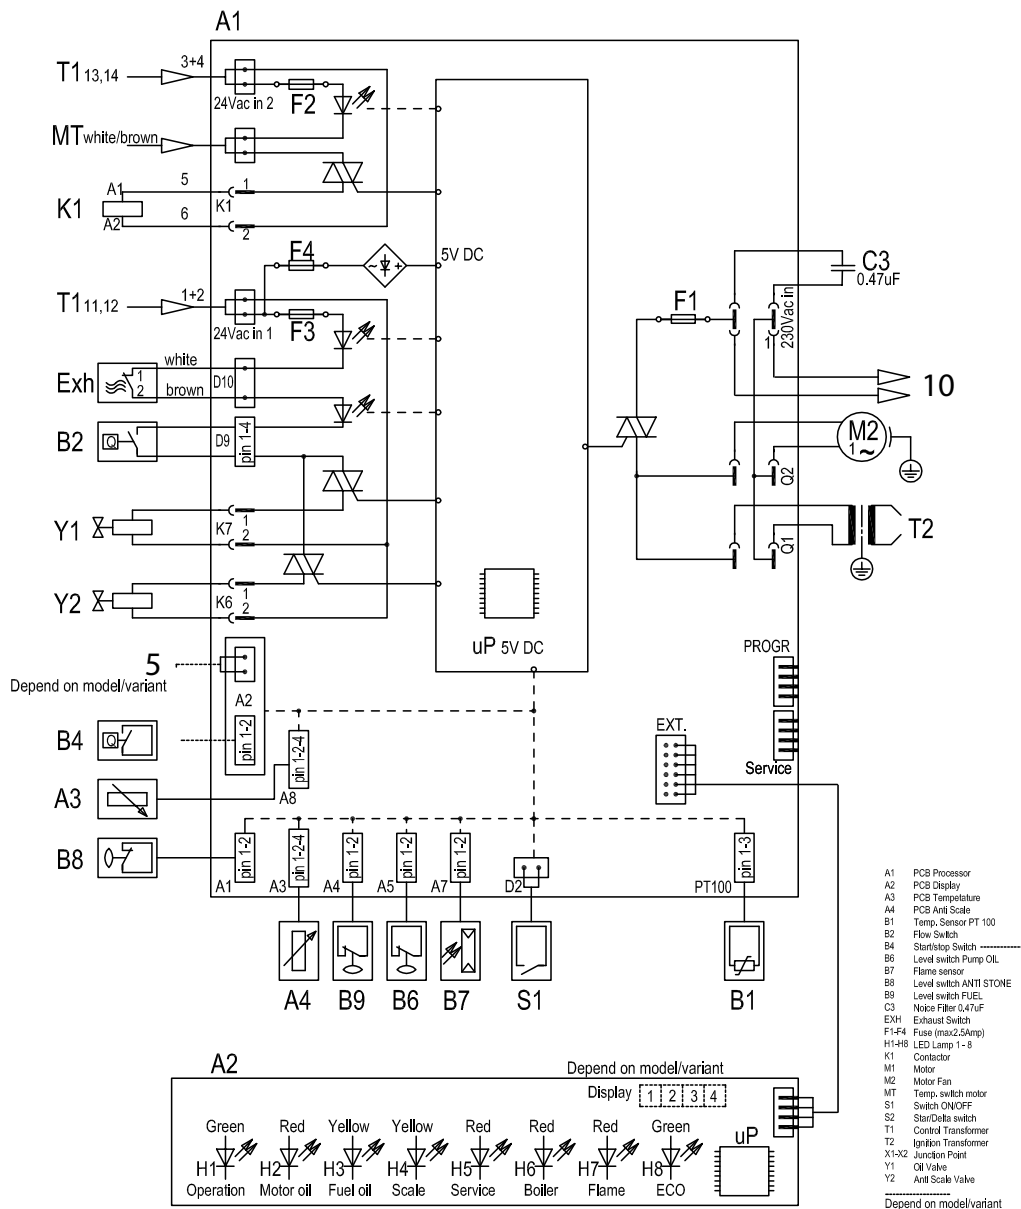

Pos.	Vare-nr	Antal	Beskrivelse	Notes
1	107143103	1	HEAT EXCHANGER B2.5, MH	
1	107143105	1	HEAT EXCHANGER B2.5 SS, MH	
2	7012	4	Møtrik	
3	101117768	1	BOILER COVER OUTER	
4	12263	4	HEXAGON NUT M6	
5	31001040	1	INSIDE BOILER TOP CPL B2.5	
6	301000582	2	BUSHING Ø22X1.5X24	
7	31000527	1	SHIELDING CONE FOR BOILER N2	
8	31001041	1	COIL WELDED B2.5	
8	107143302	1	COIL B2.5 SS, MH	[1]
9	31001042	1	INSULATION B2.5	
10	31001043	1	BOILER JACKET B2.5	
11	2758	3	Møtrik M8	
12	31001044	1	BOTTOM PLATE WELDED B2/2.5	
13	3453	3	SCREW M8X60	
14	1810274	3	Stjerneskiye M8	
15	4697	3	SCREW M6X16	
16	107143146	6	WASHER SERRATED M6	
17	11619	3	Møtrik M6	
18	101118094	1	COUPLING KIT 90D ISO 8434 M18X1.5 THREAD	
19	107143067	1	HP HOSE 5/16 DN8 BLACK W/2X DKL	
20	101118093	1	T-FITTING M18 X 1.5 THREAD	
21	1081	1	Tilslutningsmøtrik, Galv.	
22	107143083	1	TEMPERATUR SENSOR PT100 W/CABLE	
23	1803220	1	Kontramøtrik M18X1,5	
24	107143082	1	OUTLET FITTING	
25	106403197	1	Skorstens-adapter	

Part Notes:

[1] - TSB-PPW-2017-011 Stainless Steel heat exchangers new stay material and new spare part numbers