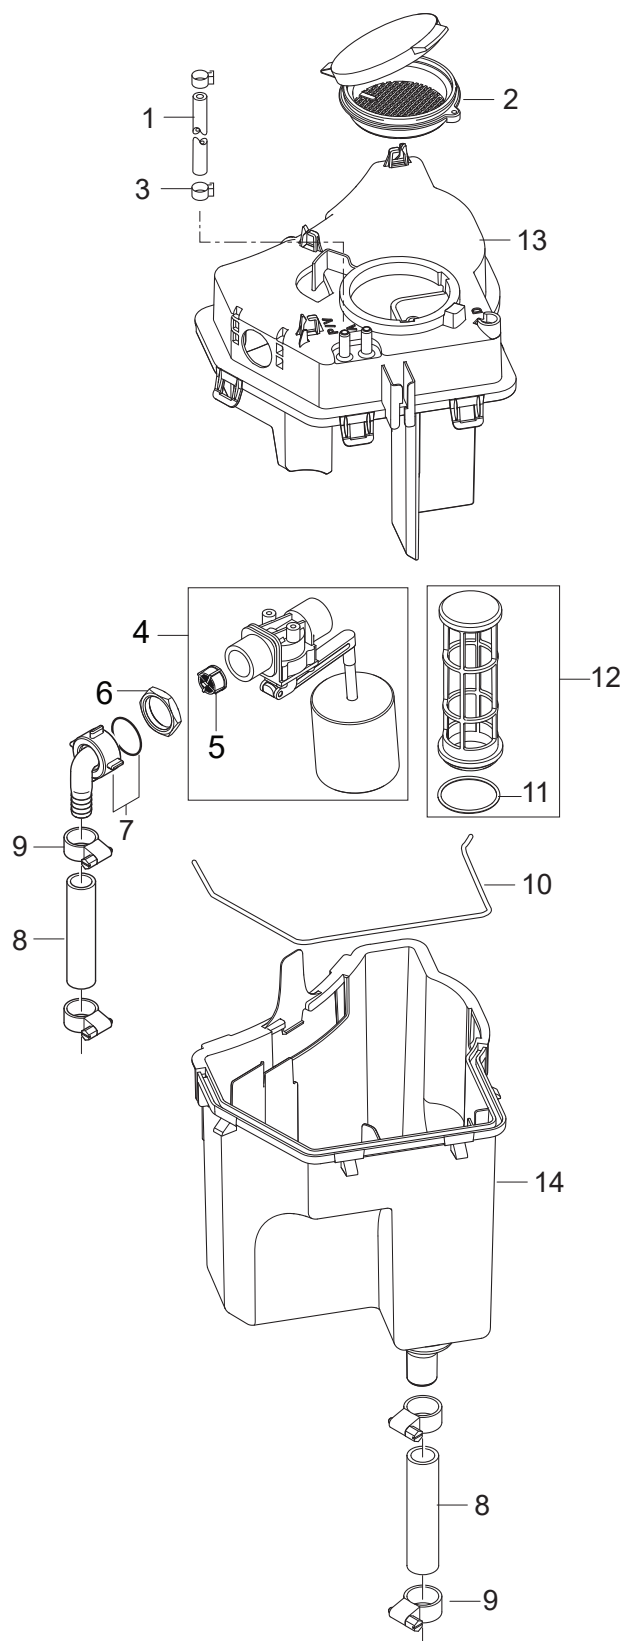

Pos.	Vare-nr	Antal	Beskrivelse	Notes
1	101406100	1	Kemislange, 5 Meter	
2	301000561	1	Dæksel	
3	301001133	2	Slangeklemme Ø10/7	
4	101117784	1	Svømmerventil	
5	34218	1	Filter For Float Valve Ku	
6	1800341	1	"Kontramøtrik 3/4" "	
7	107143084	1	HOSE COUPLING 90° 20X3/4 PP W/NUT/GASKET	
8	107143031	1	FUELFLEX HOSE D28/D20 10BAR/20°	
9	8298	4	Spændebånd	
10	101406054	1	Sponge Rubber Ø4 L 1M	
11	107143032	1	O-RING D30X2 SHORE70 NBR BLACK	
12	106403194	1	Filter til svømmertank	
13	107143060	1	COVER FOR WATER TANK	
14	107143030	1	WATER BREAK TANK