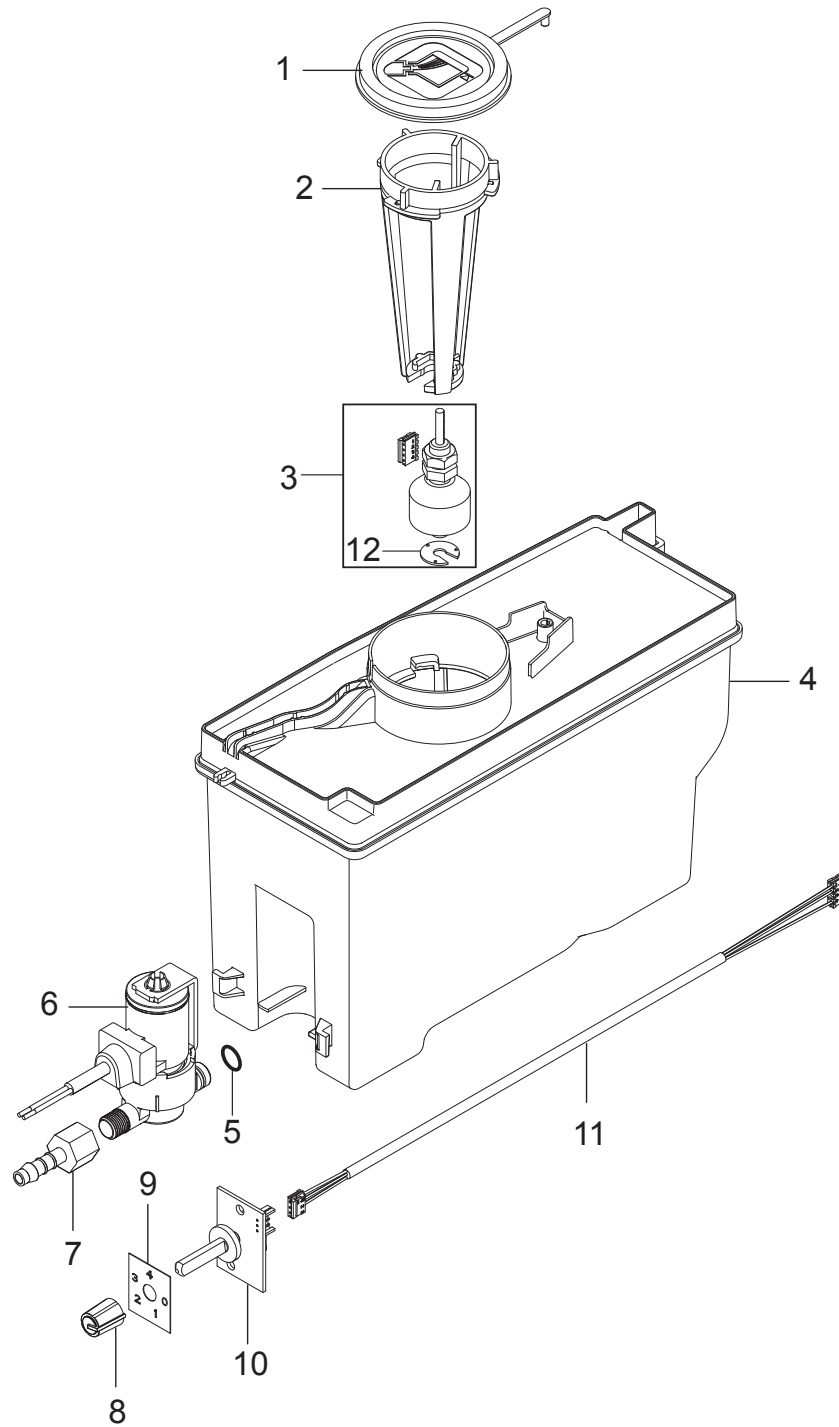

Pos.	Vare-nr	Antal	Beskrivelse	Notes
1	45646	1	COVER	
2	107143040	1	LEVELSENSOR BRACKET FOR ANTISCALE	
3	101118214	1	FLOAT SWITCH KIT	
4	107143041	1	ANTISCALE TANK CPL.	
5	31001036	1	O-RING 6X2 NBR 70SH	
6	107143037	1	DOSING VALVE RPE 24VAC	
7	107143036	1	HOSE FITTING D6X1/8 PA	
8	107318222	1	PUSH-ON KNOB 11MM/6MMD/WH	
9	107143042	1	LABEL FOR ANTISCALE	
10	101117780	1	PCB FOR POTENTIONMETER	
11	107143038	1	CABLE FOR ADJUSTMENT ANTI SCALE	
12	107142593	1	HOLDING WASHER PE	[1]

Part Notes:

1. [1] - TSB-PPW-2016-017 Locking ring for oil level switch falling off