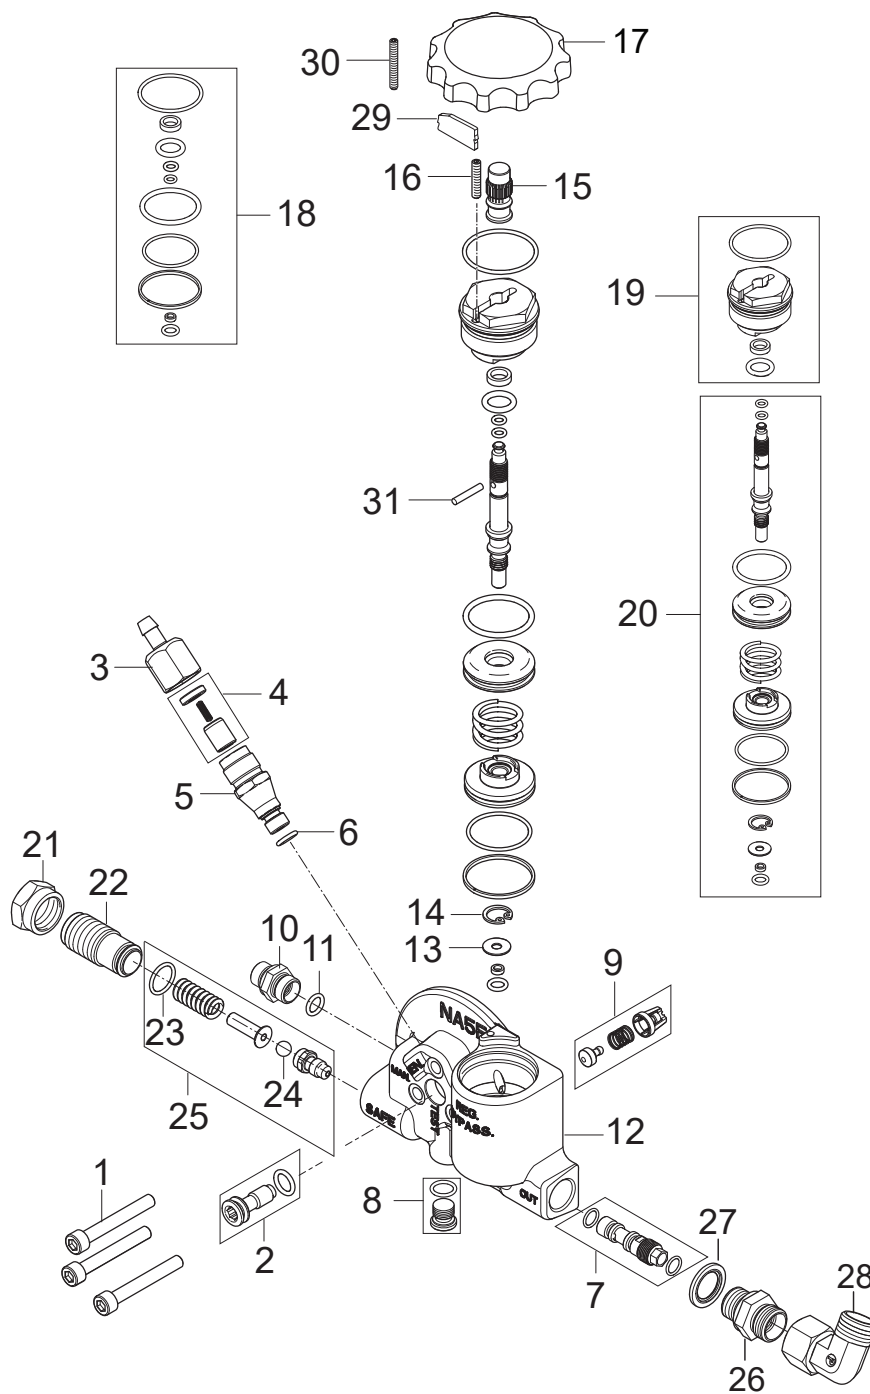

Pos.	Vare-nr	Antal	Beskrivelse	Notes
1	5100	3	Screw M6X45	
	107144142	1	Screw Kit Pump Na5	[1]
2	107144137	1	Unloader Plug Na5	
3	6221529	1	Dæksel F. Ventilhus	
4	101118183	1	PISTON KIT FOR VENTING VALVE	
5	101117890	1	Housing For Venting Valve	
6	3001740	1	O-Ring 7,66X1,78 Nitril	
7	107144112	1	Injektør - Na5	
8	101117924	1	Prop For Mpu 1/8	
9	101118184	1	RETURN VALVE BY-PASS - KIT MH	[2]
10	1821	1	Fitting	
11	3001740	1	O-Ring 7,66X1,78 Nitril	
12	107143111	1	NA5 FA BYPASS VALVE MACHINED	
13	106408196	1	WASHER D12.95 X D4.6 X 0.9 BRASS	
14	106408195	1	RETAINING RING SIZE 13 DIN472	
15	106408189	1	NUT M8 X 1 FOR UNLOADER VALVE FA	
16	107146563	1	SCREW POINTED DIN 913 M4X16 FZG	
17	107143003	1	REGULATOR KNOB NA5/NA6 NILFISK	
18	101118050	1	SEALING KIT FOR NA6	
19	101118051	1	PLUG FOR UNLOADER VALVE FA - KIT NA6	
20	101118117	1	CONTROL UNIT - KIT NA5	
21	6100928	1	Kontramøtrik	
22	6100940	1	Justerskrue	
23	3001070	1	O-ring Ø13,1 x 1,6 Nitril	
24	1802644	1	Kugle Ø7 Rf	
25	101118118	1	OPENING VALVE REP. KIT NA5 NA6 FA	
26	1601079	1	Ligeforskruning	
27	1801075	1	Tætningskive 3/8"	
28	101118094	1	COUPLING KIT 90D ISO 8434 M18X1.5 THREAD	
29	107143005	1	PLATE FOR REG. KNOB	
30	107146562	1	DIN 413 M4X30 POINTED SCREW	
31	107146561	1	PIN DIA 3 X 18MM STAINLESS STEEL	

Part Notes:

1. [1] - 3x Screw HX M6 x 45 ISO 4762
   2x CYLINDRICAL SCREW M6 X 18
   2x Screw M8x 40 ISO4762 8.8 zn
   4x SCREW M8X35 ISO 4017
2. [2] - Spring included: OD8,45 x L16,5 x d0,7