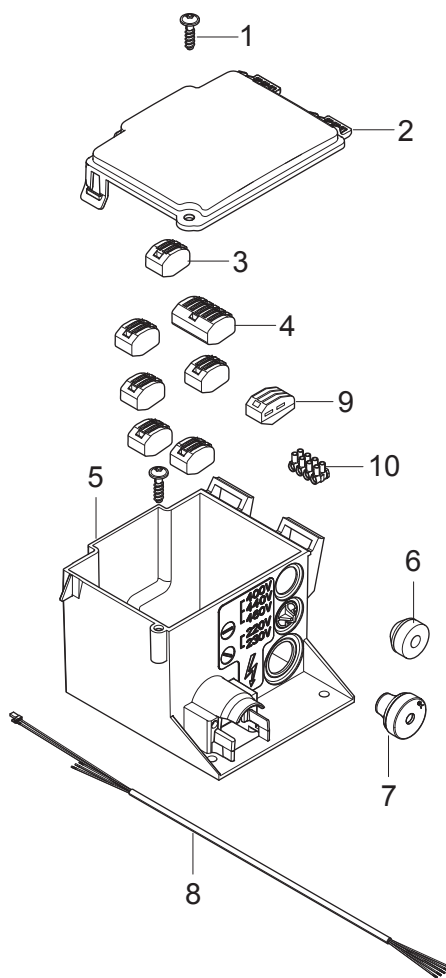

Pos.	Vare-nr	Antal	Beskrivelse	Notes
1	107141838	1	SCREW K50X18 WN1451 BLACK TORX20	
2	301000782	1	Dæksel	
3	107143069	6	SNAP TERMINAL 2 POL	
4	301002165	1	CABLE CLAMP TERMINAL 5POL WAGO 222-415	
5	107143074	1	E-BOX	
6	3803764	1	Pakdåse Tet 5-7C	
7	3803772	1	CABLE GROMMET TET 7-10C	
8	107143075	1	MOTOR CABLE 5G1.5 FOR 3~	[1]
8	107143076	1	MOTOR CABLE 5G1.5 FOR 1~	[2]
8	107143071	1	MOTOR CABLE 5G2.5 FOR STAR/DELTA	[3]
8	107143129	1	MOTOR CABLE 4G4 DELTA MH5-6-7	[4]
9	107143069	1	SNAP TERMINAL 2 POL	[5]
10	107143158	1	TERMINAL BLOCK 4-POL 10MM2	[6]

Part Notes:

- [1] - MH4, MH5-200
- [2] - MH4 1ph, MH5 1ph
- [3] - MH4 (JP), MH5 (not MH5-200), MH6, MH7
- [4] - MH6 JP, MH7 JP
- [5] - 1~
- [6] - MH5-6-7 - Delta, JP