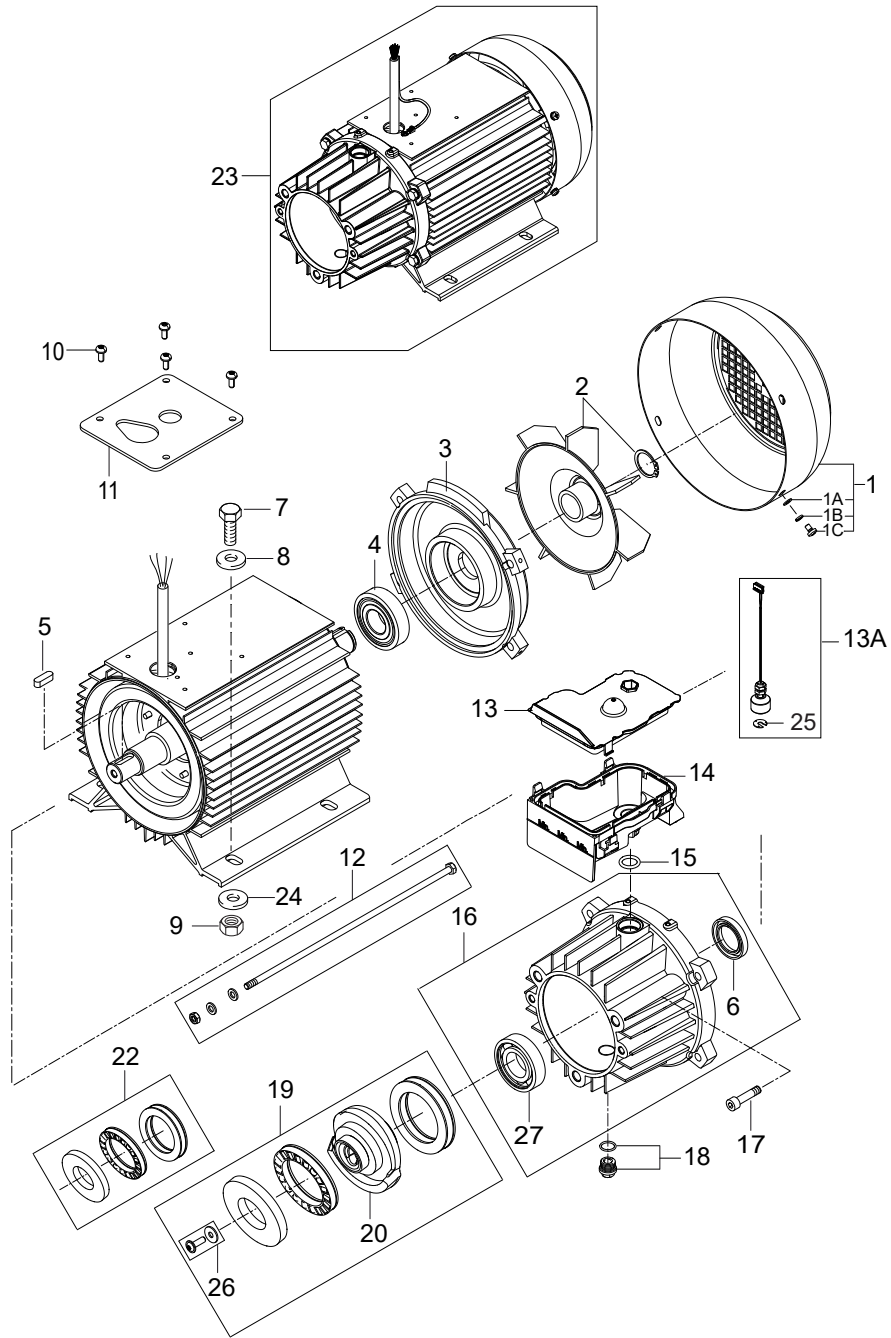

Pos.	Vare-nr	Antal	Beskrivelse	Notes
	31001229	1	OIL ISO 150 ALPHASYN-T 20L	
0	5218433	1	Pumpeolie ISO 150 (1 liter)	[1]
1	107144126	1	FAN COVER RF	
1A	2763	4	Washer 5,3X1	
1B		4	Spring washer Ø5	
1C	1813781	4	SCREW M5X8	
2	107144125	1	FAN W LOCK RING RF	
3	31000148	1	Rear Bearing Cover Rf	
4	31000149	1	Leje, Rf	
5	19639	1	Fjede A	
6	G120414	1	Olietætningsring 30X47X10	
7	1801133	4	Sætskrue M10X25	
8	2767	4	Pakning 10,5X2	
9	8952	4	Møtrik Sekskantet M10	
10	107140881	4	SCREW M5X12 DIN 7985 TORX	
11	107140875	1	SEALING BETWEEN E-BOX AND MPU	[2]
12	31000505	1	STAY BOLT M8X290 RF	
12	31000504	1	STAY BOLT M8X265 RF	
13	107140877	1	OIL CONTAINER TOP	
13A	101118173	1	OIL SENSOR W/PLUG KIT	[3]
14	107143094	1	OIL CONTAINER BOTTOM	
15	107140882	1	O-RING 15.0 X 3.0 SMS 1586 NBR70	
16	107141967	1	D-BEARING COVER COMPLETE NA5.2	
17	107144142	4	Screw Kit Pump Na5	
18	107141982	1	OIL PLUG W/O-RING AND MAGNET NA5.2	
19	101118249	1	WOBBLE DISC 7.2 DEG. BEARING KIT NA5.2	[4]
19	101118248	1	WOBBLE DISC 7.74 DEG. BEARING KIT NA5.2	[5]
19	101118246	1	WOBBLE DISC 8.4 DEG. BEARING KIT NA5.2	[6]
19	101118247	1	WOBBLE DISC 8.7 DEG. BEARING KIT NA5.2	[7]
19	101118245	1	WOBBLE DISC 9.15 DEG. BEARING KIT NA5.2	[8]
19	101118244	1	WOBBLE DISC 9.85 DEG. BEARING KIT NA5.2	[9]
19	101118243	1	WOBBLE DISC 10.2 DEG. BEARING KIT NA5.2	[10]
19	101118242	1	WOBBLE DISC 10.9 DEG. BEARING KIT NA5.2	[11]
20	107143108	1	WOBBLE DISC 7.2 DEG. NA5.2	[4]
20	107141990	1	WOBBLE DISC 7.74 DEG. NA5.2	[5]
20	107141961	1	WOBBLE DISC 8.4 DEG. NA5.2	[12]
20	107141962	1	WOBBLE DISC 8.7 DEG. NA5.2	[7]
20	107141963	1	WOBBLE DISC 9.15 DEG. NA5.2	[8]
20	107143109	1	WOBBLE DISC 9.85 DEG. NA5.2	[9]
20	107141964	1	WOBBLE DISC 10.2 DEG. NA5.2	[13]
20	107141965	1	WOBBLE DISC 10.9 DEG. NA5.2	[11]
21	101118264	1	MPU NA5.2 PA 5.5KW/400V/50HZ/3PH/10.9DEG	[14]
22	101118240	1	BEARING KIT FA PA - NA5.2	
23	107141954	1	MOTOR 5.5 KW 220/230-400/440/3/50/60 EU	[15]
23	107141955	1	MOTOR 5.2 KW/220/1 60HZ 5-52 US	[16]
23	107141956	1	MOTOR 2.2 KW/230/1 50HZ	[17]
23	107141957	1	MOTOR 4KW 200/3/50-60HZ JP 5-47 JP	[18]
23	107141958	1	MOTOR 4KW 230-400/220-440 3/50-60HZ NA5	[19]
24	4827	4	WASHER 10.5X2.5	
25	107142593	1	HOLDING WASHER PE	[20]
26	107142658	1	NA5.2 WD SCREW AND WASHER	
27	107144817	1	BEARING KBC 6206 GB/T818	

Part Notes:

- [1] - 0,75L - OIL TYPES_QUANTITY for HPW_APRIL 2017
- [2] - TSB-PPW-2018-012 NA5_NA6 mpu. Water enters into the stator.
- [3] - MI 107309166 JST Connector
- [4] - Machine no. 107146910, MH 4M-100/680 PA, 107146911 - MH 4M-100/680 PAX
- [5] - Machine no. 107146915 MH 4M-130/720 FA, 107146933 MH 4M-100/720 FA, 107146914 MH 4M-2800/3,8