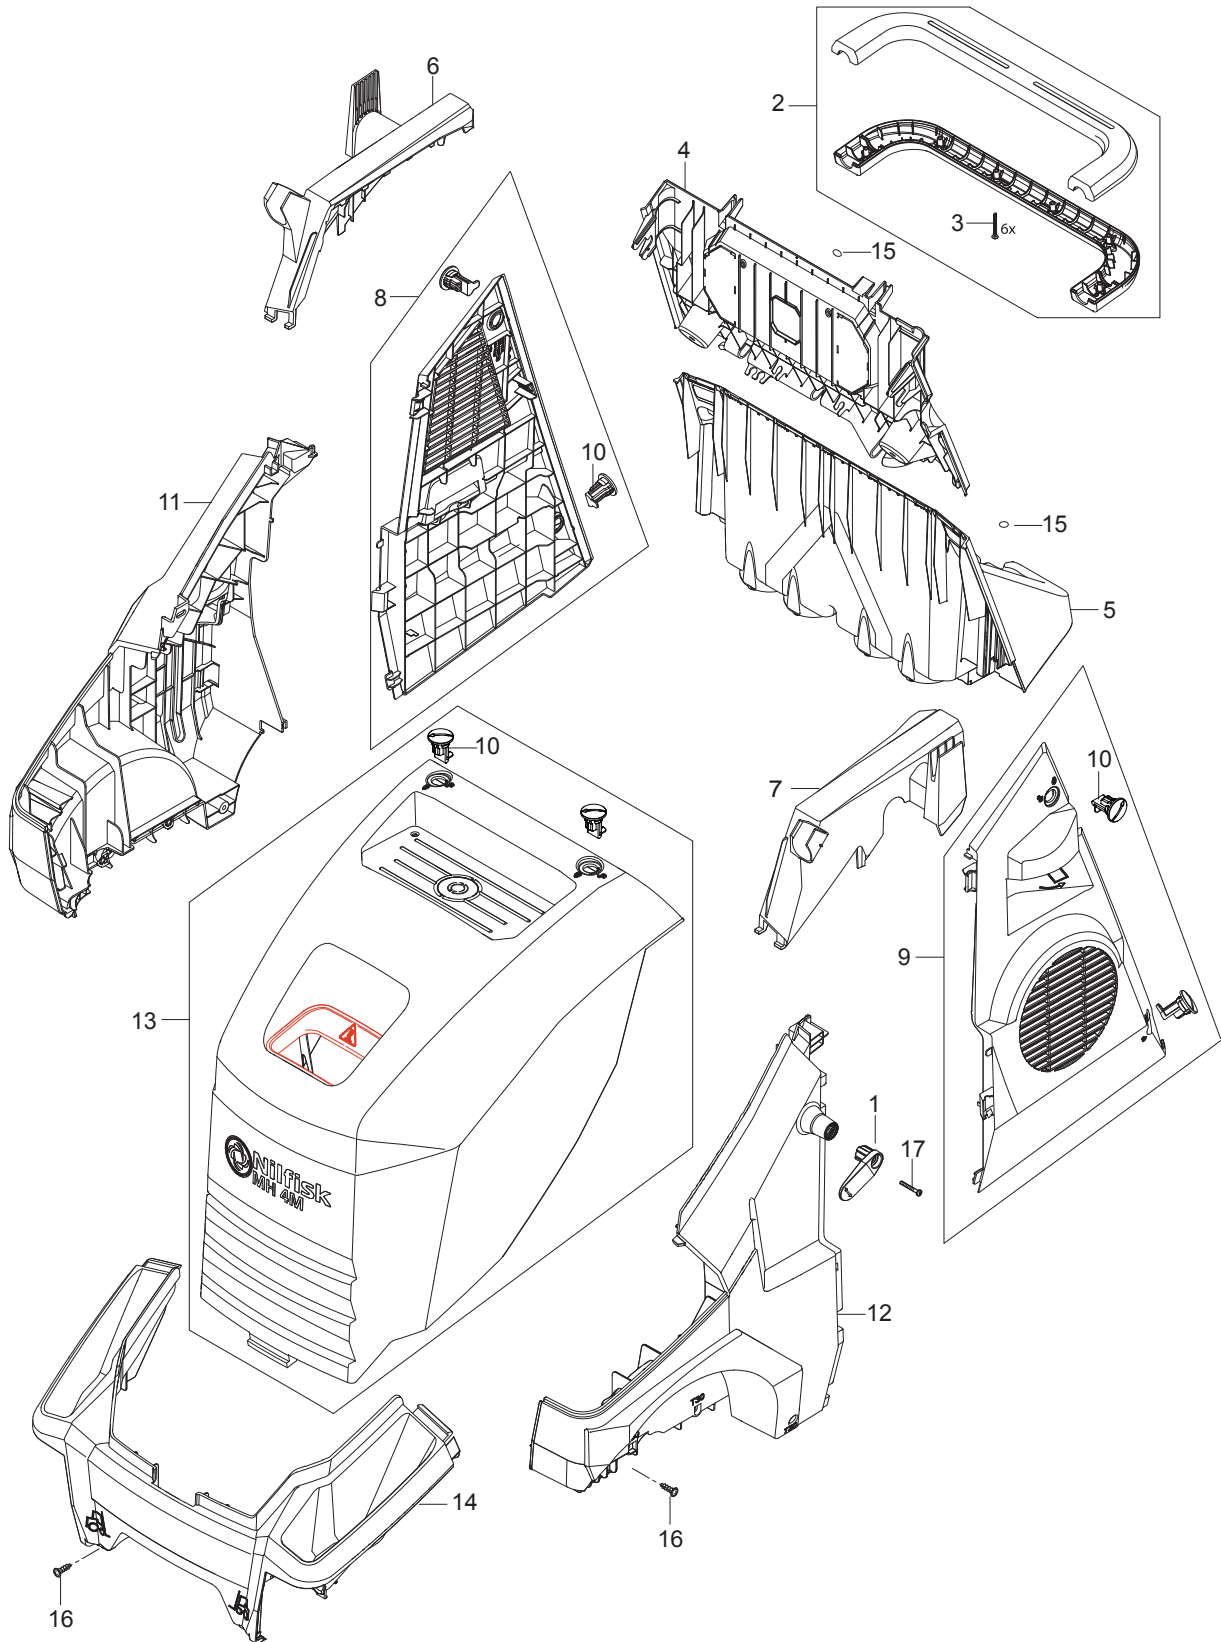

PARTS LIST

2023.05.23

NILFISK

TABLE OF CONTENTS

Cabinet.....	1
Chassis.....	3
1x detergent.....	5
Anti-scale.....	7
Boiler b2.5.....	9
Cables and wires.....	11
Cylinder block.....	13
Electric box.....	16
Electric box for motor 1~,3~ STAR and 3~ DELTA.....	19
Electric box for motor Star/Delta.....	21
Fan.....	23
Flow control FA.....	25
Fuel tank.....	27
Motor pump.....	29
Burner unit.....	32
Water break tank.....	34
Water flow regulation_FA.....	36
Hose reel.....	38
Water inlet_FA.....	40
Recommended spare parts.....	42