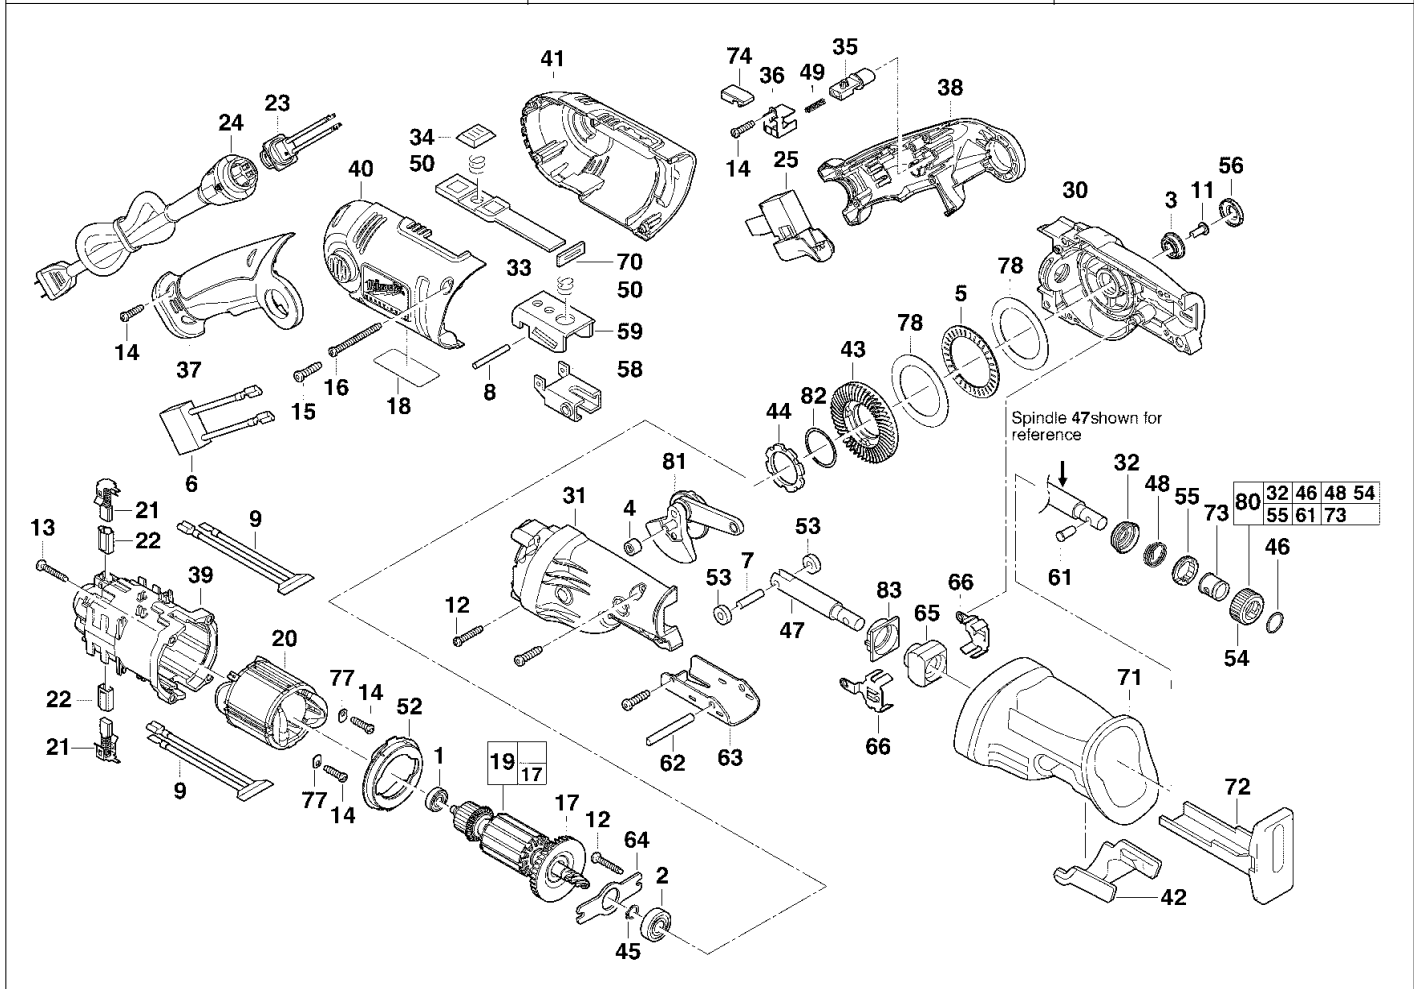

A & M Electric Tools

Ind	Product No.	Type	Voltage	Country
a	4000391725	SSH800QX	220-240V	IN2
b	4000391725	SSH800QX	220-240V	GB
c	4000391725	SSH800QX	220-240V	CH2

Sabre Saws

Milwaukee

SSH 800 QX

Exp.view No.   Version   Date   Page
4926 3917 26   0001   14.09.04   2/2

Pos	Index	Quanti	Article No.	Designation	Pos	Index	Quanti	Article No.	Designation
0048	abc.....	1	40500161	SPRING	0078	abc.....	2	45880530	WASHER
0049	abc.....	1	40500760	SPRING	0080	abc.....	1	14461011	FIXTEC-SET
0050	abc.....	2	40500766	PROTECTION WASHER	0081	abc.....	1	32053335	BALANCE WEIGHT
0052	abc.....	1	42140455	AIR DEFLECTOR RING	0082	abc.....	1	34404565	SEAL
0053	abc.....	2	42401011	SPINDLE	0083	abc.....	1	45060196	SEAL
0054	abc.....	1	42500076	CLAMPING RING					
0055	abc.....	1	42500077	CLAMPING RING					
0056	abc.....	1	42520190	COVER					
0058	abc.....	1	43560628	PLATE					
0059	abc.....	1	43560685	PLATE					
0061	abc.....	1	44600626	PIN					
0062	abc.....	1	44601635	PIN					
0063	abc.....	1	44660891	HOLDER					
0064	abc.....	1	44665335	RESTRICTOR					
0065	abc.....	1	44860135	BEARING BUSH					
0066	abc.....	2	44860115	BEARING HOUSING					
0070	abc.....	1	45060375	FELT PACKING					
0071	abc.....	1	45120900	GEAR BOX INSULATIO					
0072	abc.....	1	45160646	STOP					
0073	abc.....	1	45220081	CLAMPING RING					
0074	abc.....	1	45240750	SLIDE					
0077	abc.....	2	45880142	DISC					

Repairs/modification and testing of electric power tools are to be carried out by specialists. The safety regulations according to DIN/VDE/CEE/AFNOR and other regulations valid in the different countries are to be observed.