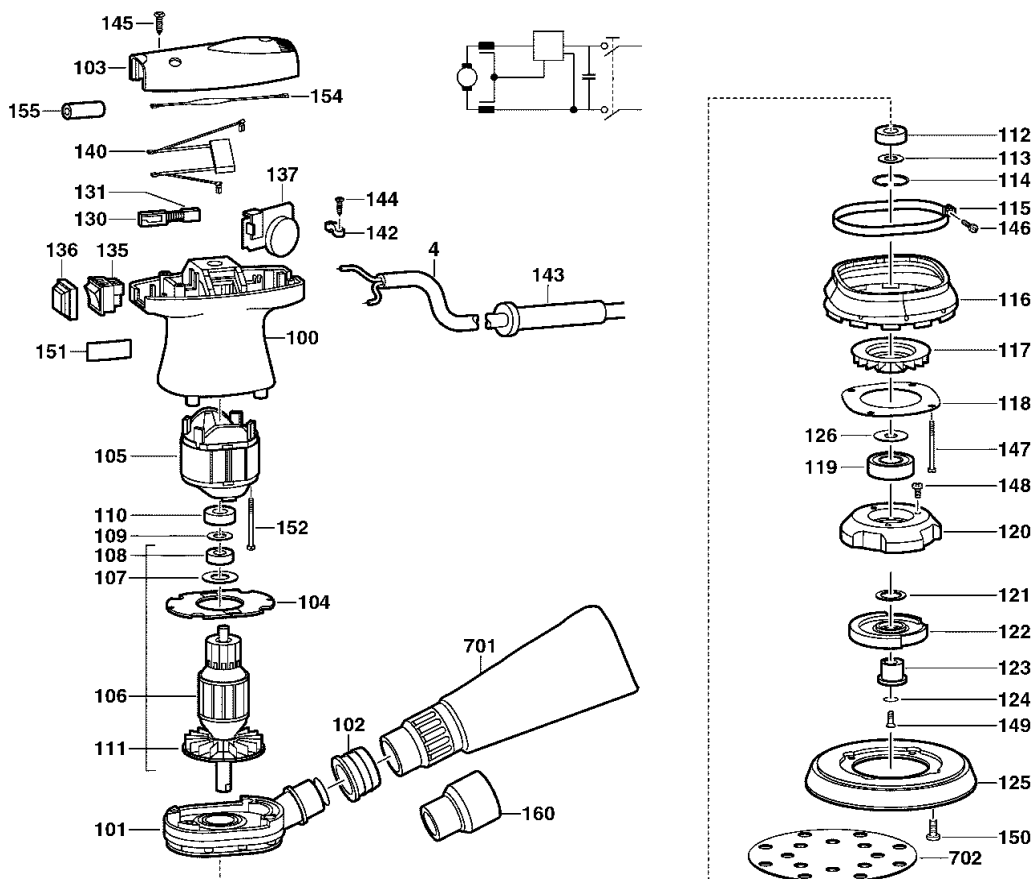

A & M Electric Tools

Orbital Sanders

Milwaukee
PRS125E

Ind	Product No.	Type	Voltage	Country	Ind	Product No.	Type	Voltage	Country
b	4000391191	PRS125E	230V	IN2					
c	4000391691	PRS125E	240V	GB2					
d	4000391706	PRS125E	240V	AUS					

Exp.view No.   Version   Date   Page
4926 3911 95   0002 11.02.04 2/2

Pos	Index	Quanti	Article No.	Designation
0149	bcd.....	1	4931391409	SCREW
0150	bcd.....	4	4931391510	SCREW
0151	b.....	1	4931391258	RATING PLATE
0151	.c.....	1	4931391693	RATING PLATE
0151	.d.....	1	4931391708	RATING PLATE
0152	bcd.....	2	4931391412	SCREW
0154	bcd.....	2	4931391297	CHOKING COIL
0155	bcd.....	1	4931391469	INSULATING HOSE
0160	bcd.....	1	4931391259	ADAPTER
0701	bcd.....	1	4931391181	DUST BAG
0702	bcd.....	1	4932367742	SAND PAPER PERFOR

Pos	Index	Quanti	Article No.	Designation