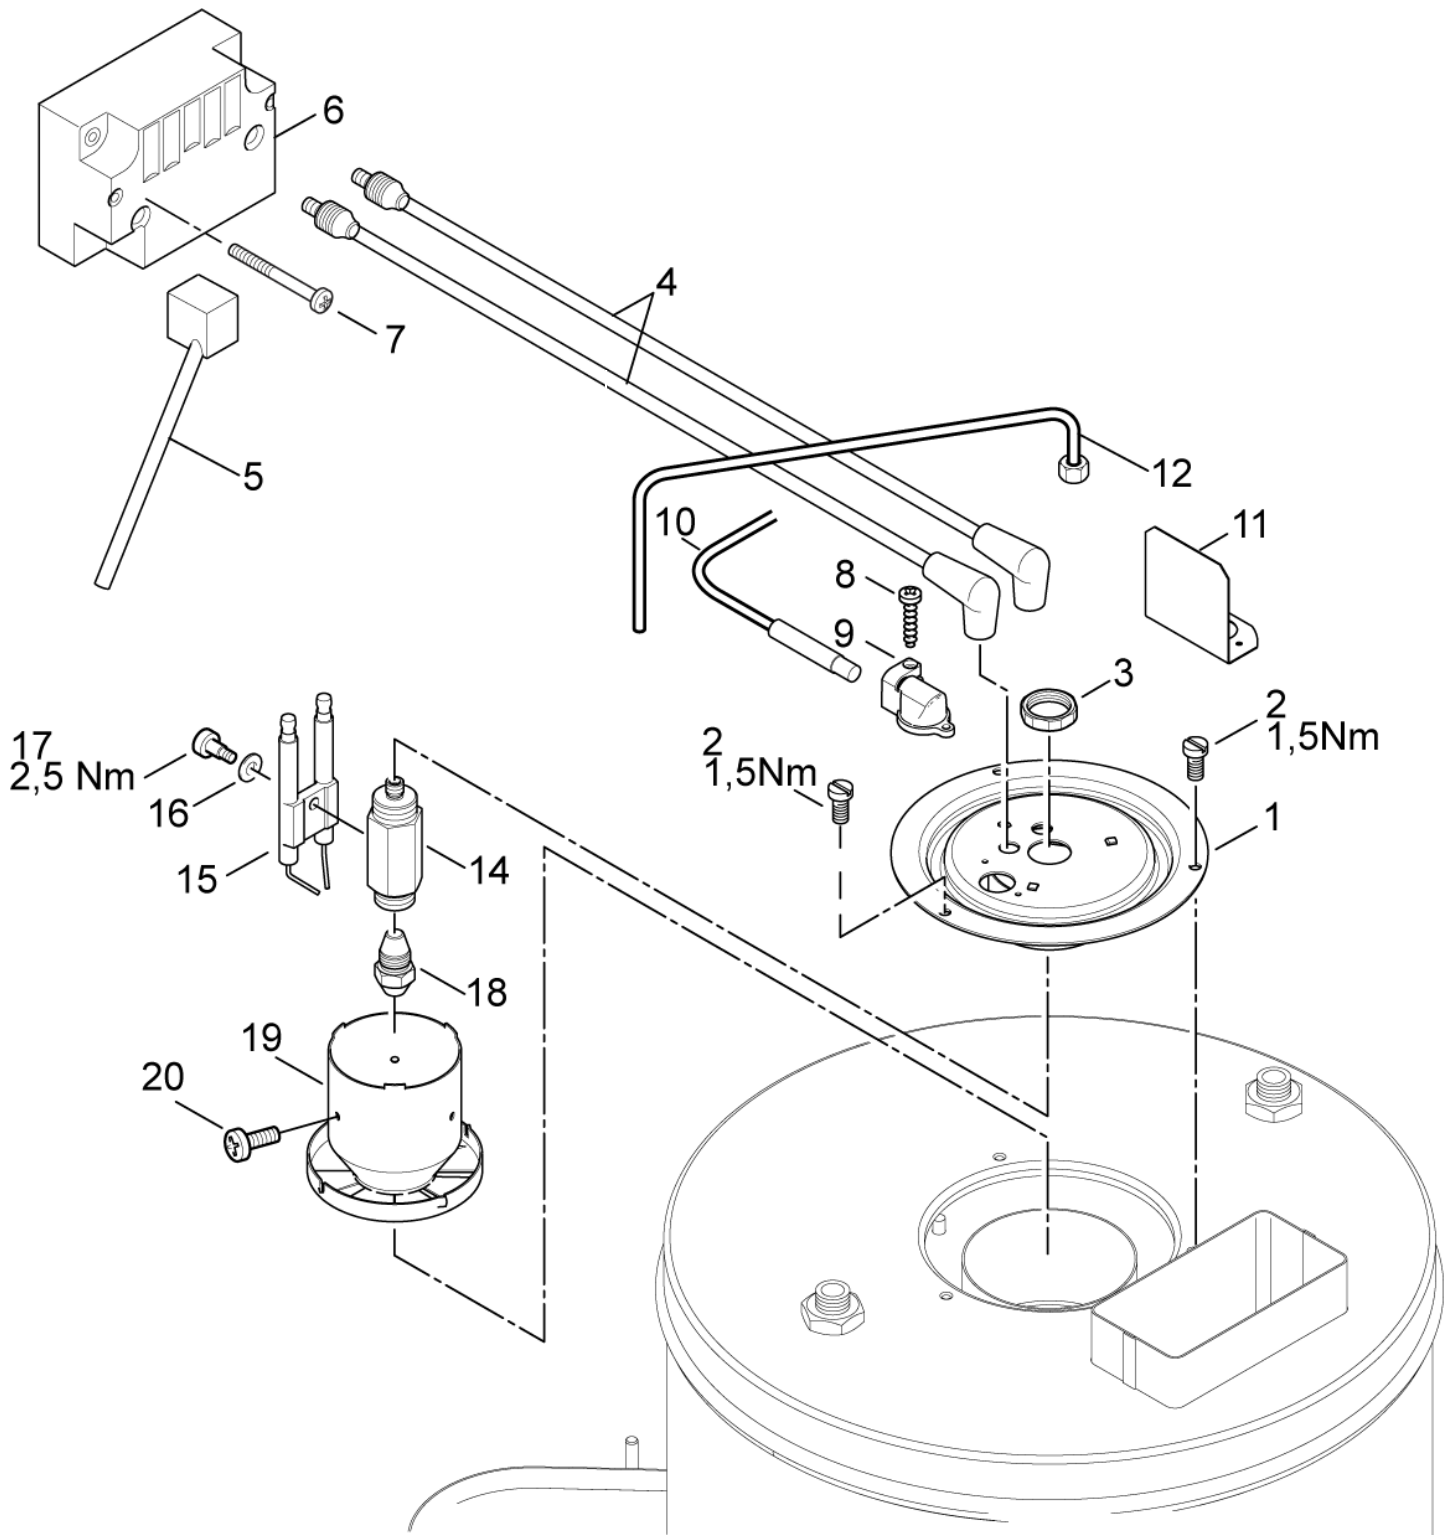

Air distributor ignition transformer

NEPTUNE 2

10-12-2012

StyMiste ID
NEPTUNE226

28

Air distributor ignition transformer

NEPTUNE 2

10-12-2012

StyMiste ID
NEPTUNE226

29

Pos	Vare nr.	Ant	Beskrivelse	
1	101117757	1	COVER FOR BOILER COMPLETE	
2	4820	3	Skrue	
3	909100139	1	Møtrik	
4	101117760	1	Ignition Cord 7X500 - Da Nfoss	
4	301002505	1	Ledning 7X500 Med Stik	US
5	101117756	1	Tændkabel	
6	101117759	1	Tændtransformer 220-240V	
6	101117959	1	COFI TRH2-30CU VD 120V 50/60HZ	US
7	42236	2	CYLINDER SCREW M5X45 ISO 1207 ZN	
8	5606	1	Metal Skrue	
9	301000934	1	Holder Flammeføler	
10	101117837	1	Flame Sensorplug Kit	
11	101117922	1	Plate For Flame Sensor Ki T	
12	101117674	1	Fuel Pipe Comp.	
14	301001548	1	Holder For Oliedyse	
15	301150009	1	Tændelegtrode	
16	909100144	1	Fjederskive	
17	909100143	1	Skrue	
18	2802712	1	Oliedyse	2-25, 2-33, 2-41
18	301002856	1	Oliedyse 0.75 60 Deg.	2-26
19	101117758	1	Air Distributor	2-25, 2-33, 2-41
19	301002848	1	BAFFLE PLATE D80 X 71.3	2-26
20	51848	3	Skrue