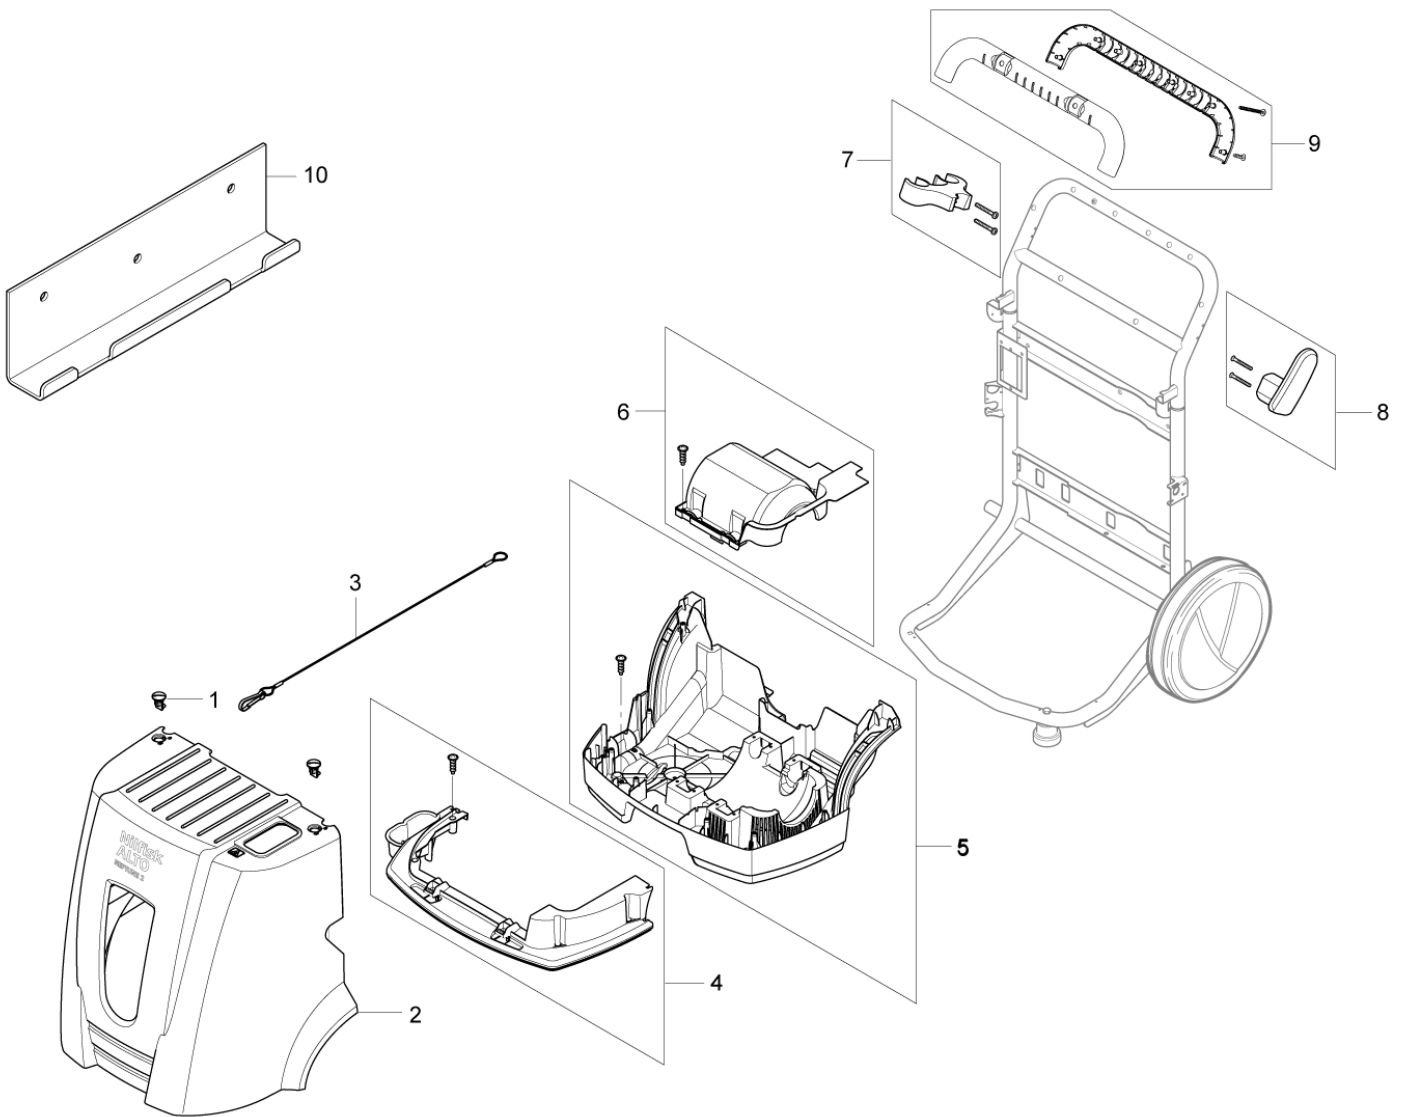

Cabinet

NEPTUNE 2

10-12-2012

StyMiste ID
NEPTUNE204

3

Cabinet

NEPTUNE 2

10-12-2012

StyMiste ID
NEPTUNE204

4

Pos	Vare nr.	Ant	Beskrivelse	
0	107145200	1	CARDBOARD BOX NEPTUNE 2	shipping box for Neptune 2
1	301001261	2	Lås	
2	101117713	1	Kabinet For NEPTUNE 2	
3	101117711	1	WIRE FOR COVER	
4	101118000	1	Front Buffer Top Kit	
5	101117999	1	Front Buffer Bottom Kit	
6	101117668	1	MOTOR COVER	
7	101117666	1	TOP LANCE HOLDER KIT	
8	101117682	1	HOOK FOR HOSE COMP	
9	101117665	1	HANDLE KIT - NEPTUNE 2	
10	107145347	1	Vægbeslag For NEPTUNE 2	accessory