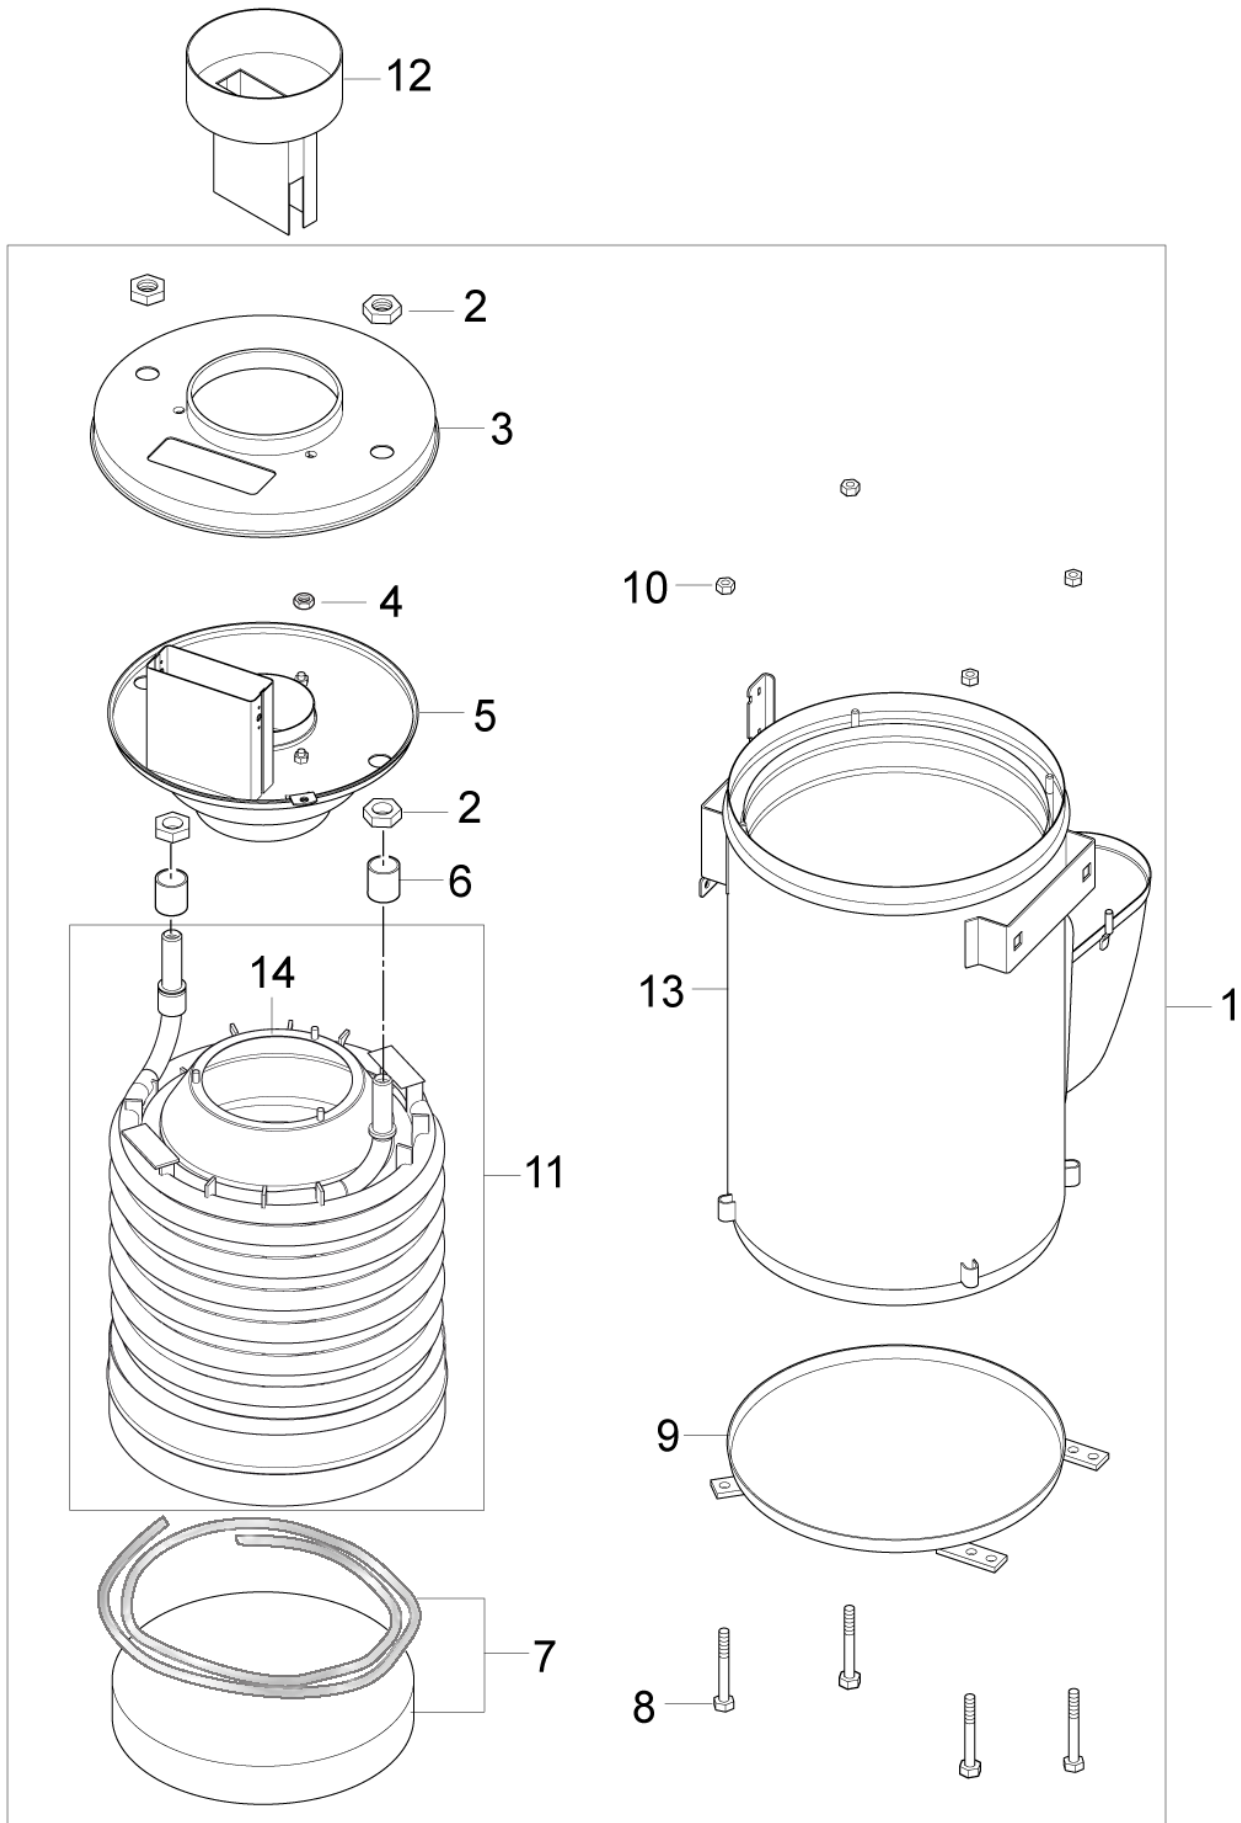

Heat exchanger

NEPTUNE 2

10-12-2012

StyMiste ID
NEPTUNE224

26

Heat exchanger

NEPTUNE 2

10-12-2012

StyMiste ID
NEPTUNE224

27

Pos	Vare nr.	Ant	Beskrivelse
1	101117754	1	Boiler N2
1	101117783	1	NEPTUNE 2 Boiler W. Stain Less Steel Coi accessory
2	7012	4	Møtrik
3	101117768	1	BOILER COVER OUTER
4	12263	4	HEXAGON NUT M6
5	101117767	1	BOILER COVER INNER
6	301000582	2	BUSHING Ø22X1.5X24
7	101117684	1	Isolation Kit NEPTUNE 2
8	3453	4	SCREW M8X60
9	101117755	1	BOTTOM COVER BOILER
10	2758	4	HEXAGON NUT M8
11	101117790	1	Coil For N2 Boiler
11	107145351	1	STAINLESS COIL accessory
12	107145328	1	Skorstens-Adapter accessory
13	101117916	1	Boiler Jacket
14	31000527	1	SHIELDING CONE FOR BOILER N2