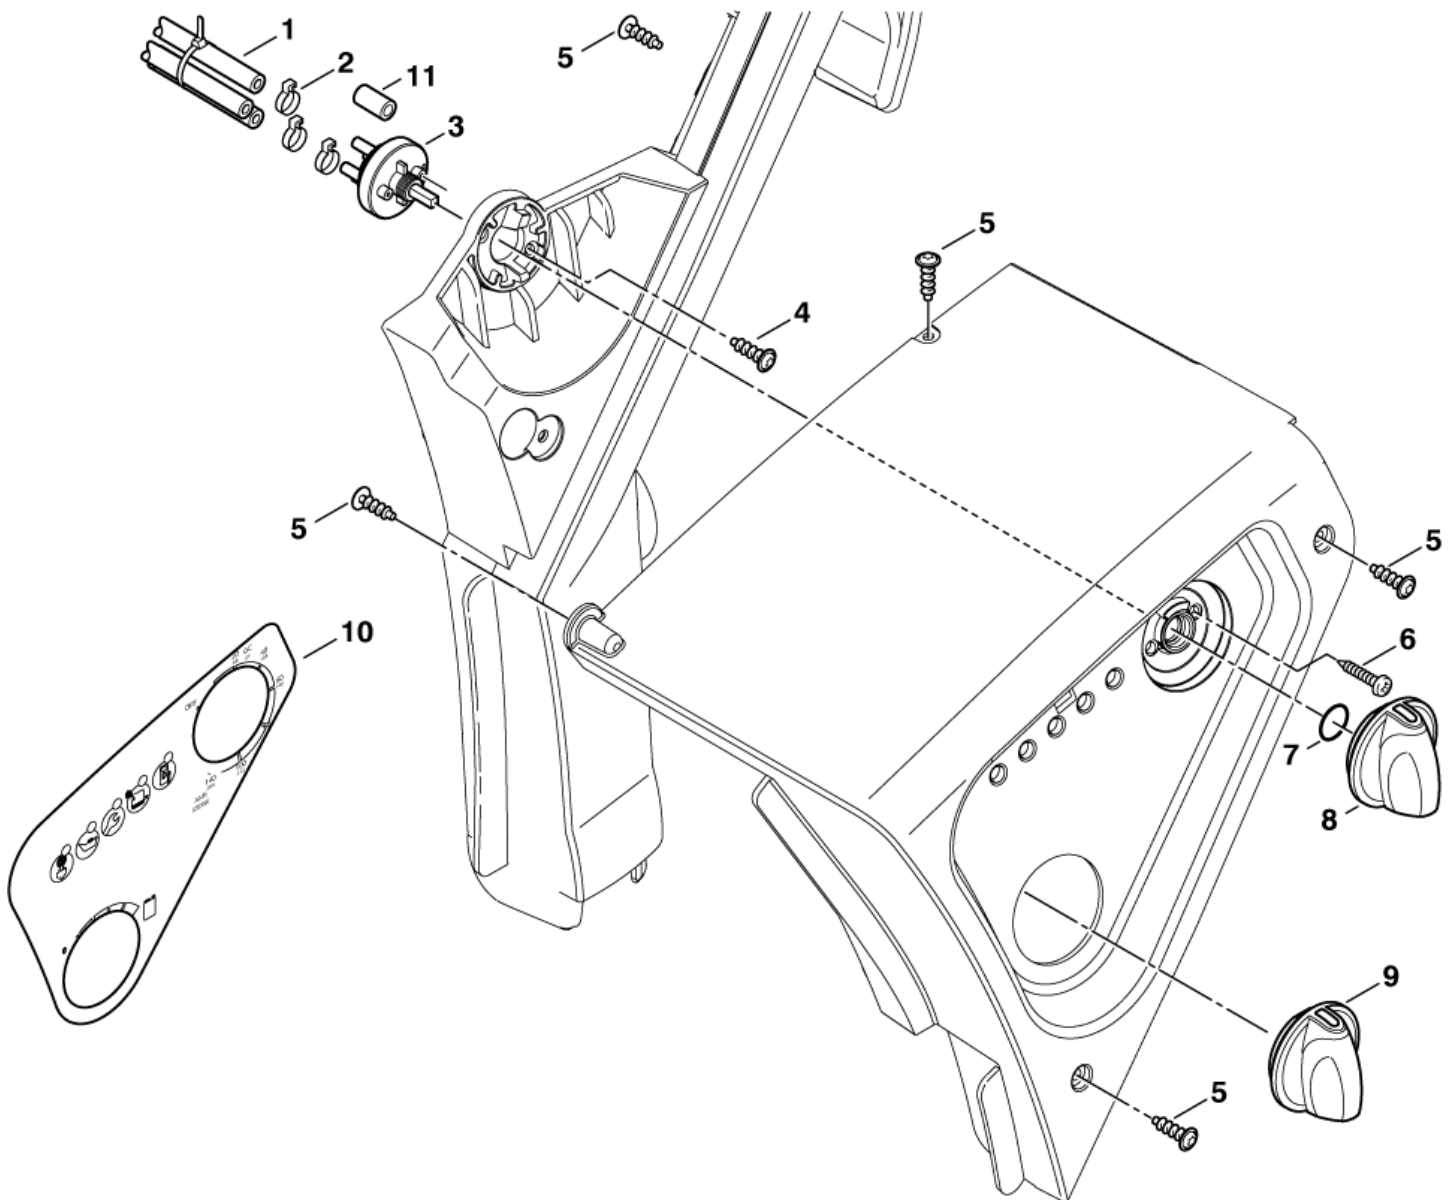

Cover electric box

NEPTUNE 4 FA

12-03-2013

StyMiste ID
NEPTUNE413

29

Cover electric box

NEPTUNE 4 FA

12-03-2013

StyMiste ID
NEPTUNE413

30

Pos	Vare nr.	Ant	Beskrivelse
1	101406100	1	Kemislange, 5 Meter
2	11654	3	Slangeklemme
3	301001000	1	Doserventil
4	1814730	2	SCREW 35X10B W1423
5	1814614	6	Skrue K50X18 Wn1451 A2
6	19527	2	COUNTERSUNK SCREW M4X10 ISO 7046 ZN
7	9868	1	O-Ring 10.0X2.5
8	909100204	1	Drejeknap
9	909100214	1	Drejeknap Gr.1 4Kt
10	301001227	1	Label-Operation
11	301001906	1	Lukkekappe