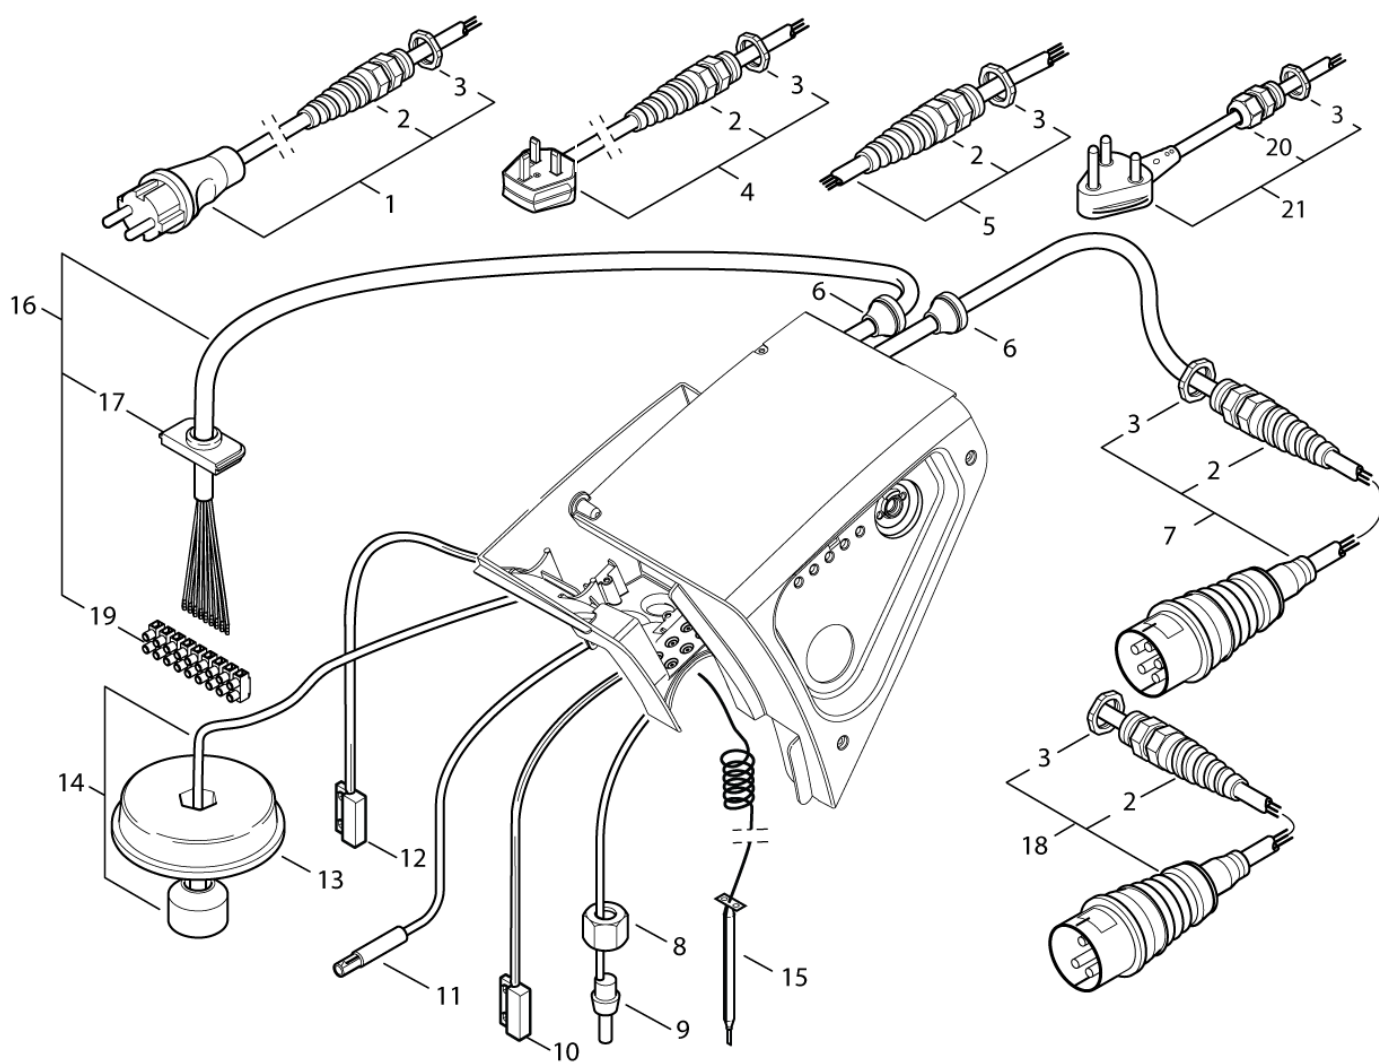

* NOTE: 230/400/3/50 *BE*NO* 4-50, 4-58 - 220/460/3/60 *EXP* 4-58

** NOTE: PLEASE INDICATE LENGTHS IN METRES WHEN ORDERING

El-box cables

NEPTUNE 4 FA

12-03-2013

StyMiste ID

NEP4FA22

27