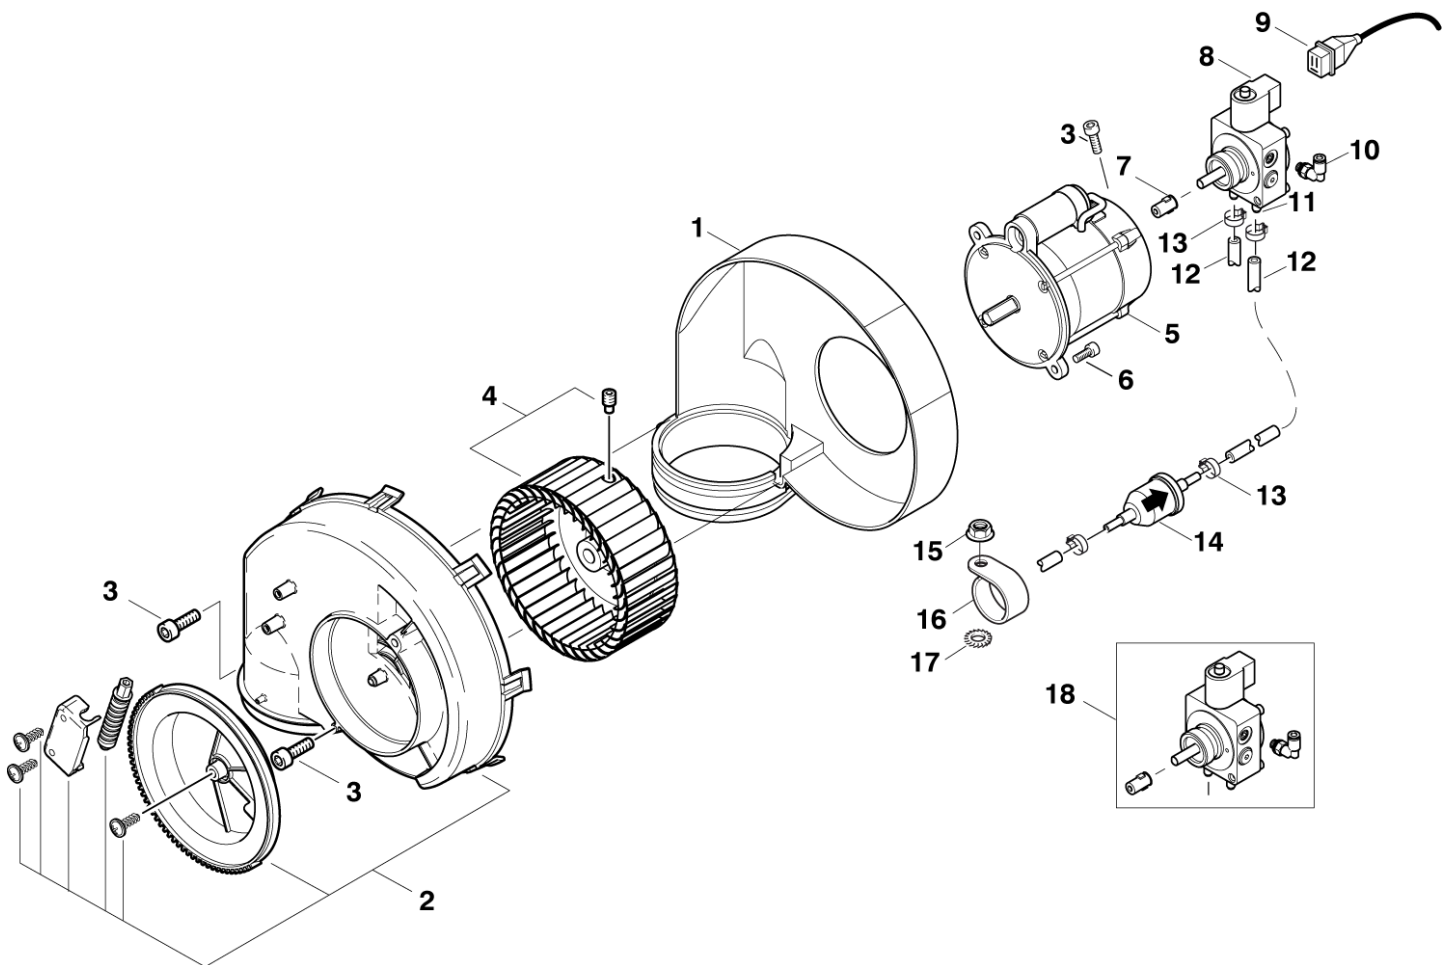

Burner unit

NEPTUNE 4 FA

12-03-2013

StyMiste ID
NEPTUNE4FA20

31

Burner unit

NEPTUNE 4 FA

12-03-2013

StyMiste ID
NEPTUNE4FA20

32

Pos	Vare nr.	Ant	Beskrivelse	
1	101117704	1	FAN HOUSING N2	
2	301000852	1	Dælsel For Kedelblæserhus	
3	32535	3	SCREW M5X16	
4	301000889	1	Kedelblæsehjul	
5	101117710	1	Burner Motor 300W - 230V	
5	301000881	1	Burner Motor 0V/50-60Hz	
6	4697	2	SCREW M6X16	
7	101117707	1	Coupling For Oil Pump Bfa 01 L3L	
8	3821089	1	Spole (Danfoss)	
9	101117703	1	CABLE FOR OIL SOLONOIDE	
10	101117706	1	Push-In Angle Fitting	
11	101117777	1	HOSE CONNECTIONS FOR OIL PUMP BFA 01 L3	
12	5226220	1	Gummislange Sort Pr.M.	
13	11654	2	Slangeklemme	
14	301002926	1	Filter	
15		1	Møtrik M6	Not NEPTUNE 4FA
16		1	HOLDER FOR FUEL FILTER	Not NEPTUNE 4FA
17		1	SERRATED WASHER A 6.4 DIN 6797 ZN	Not NEPTUNE 4FA
18	101117673	1	Oilepumpe Incl. Fittings