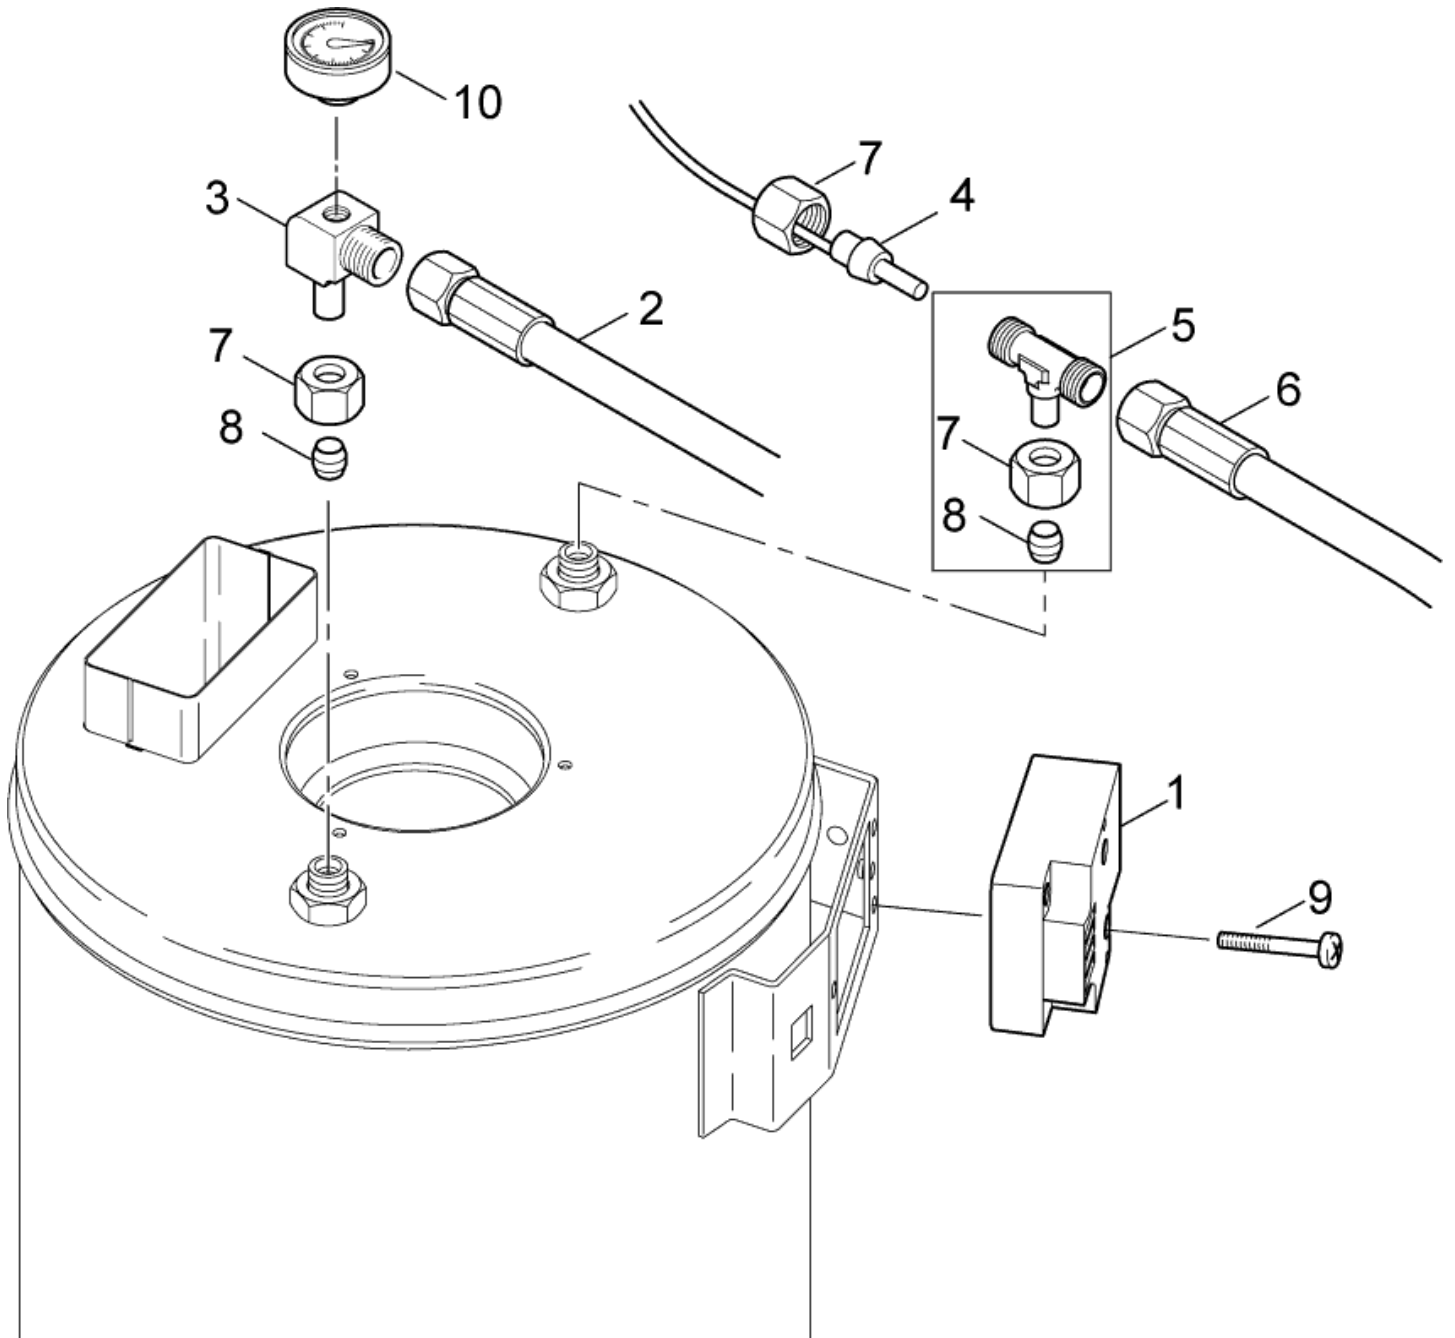

Heat exchanger, distributor

NEPTUNE 4 FA

12-03-2013

StyMiste ID
NEP4FA18

33

Heat exchanger, distributor

NEPTUNE 4 FA

12-03-2013

StyMiste ID

NEP4F-A18

34

Pos	Vare nr.	Ant	Beskrivelse
1	101117759	1	Tændtransformer 220-240V
1	301002083	1	Ignition Transformer 110- 120 50-60
2	101117912	1	HOSE DN8 600MM
3	101117911	1	Vinkel
4	301000730	1	Temperaturløler
5	101118093	1	T-FITTING M18 X 1.5 THREAD
6	301000855	1	Ht Slange
7	1081	3	Tilslutningsmøtrik, Galv.
8	1080	2	Skærring, Galv.
9	42236	2	CYLINDER SCREW M5X45 ISO 1207 ZN
10	301000246	1	Manometer POSEIDON 5