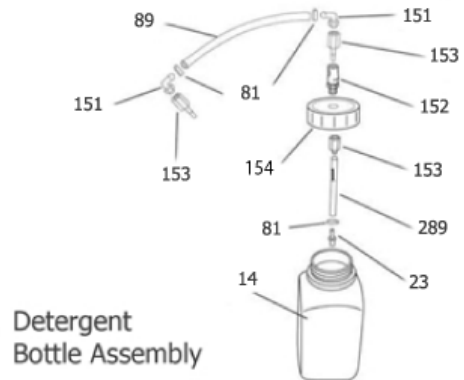

SDV8000 (2)

Nilfisk-ALTO SDV4500 and SDV8000

27-10-2013

Part List ID
STEAMERUK32

10

SDV8000

Bottle Assembly