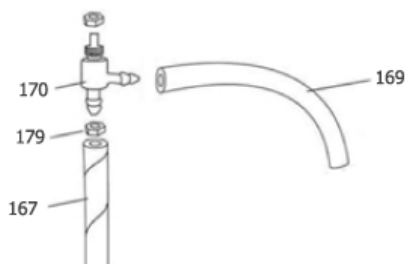

Varisteam Assembly