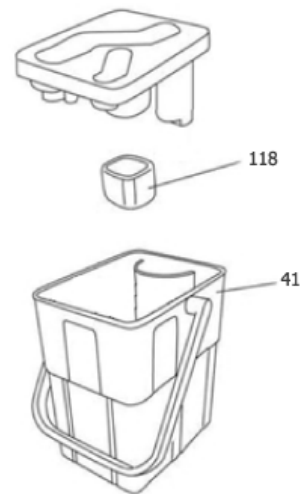

Water Filter Assembly