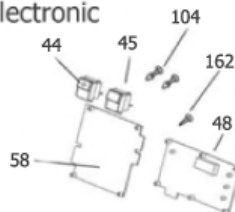

SDV8000 (1)

Nilfisk-ALTO SDV4500 and SDV8000

27-10-2013

Part List ID
STEAMERUK30

9

Pos	Part no.	Qty	Description	
1	31000201	1	1/4 INCH SPINDLE CONTROL KNOB	
8		1	NOTE COMMENT	Hose adaptor grill
9	31000356	1	HOSE ADAPTOR SEAL	
10	31000357	1	SEAL SUCTION SOCKET 2846	
11	31000358	1	SOCKEL ADAPTOR	
13		1	NOTE COMMENT	Hose adaptor no grill
17	31000204	1	HEYCO BUSH 01/11920/0	
18	31000360	1	CORD CLAMP INT STR/RELIEF 01/22647/0	
19		1	NOTE COMMENT	Adaptor clamp
28	31000361	1	ILME FEMALE POWER SUPPLY	
43	31000214	1	AC LINE FILTER W/NUT AND WASHER	
44	31000215	1	MAINS ON/OFF SWITCH W. LIGHT	
45	31000216	1	HANDLE CONTROL SWITCH	
47	31000218	1	CORD 3W 10M H05V2V2-F 1.5MM2 UK	
48	31000219	1	DISPLAY BOARD PCB W/RIBBON	
58	31000222	1	MAIN PCB POWER BOARD	
93	31000399	1	SCREW M4 X 25 PAN POZI	
94	31000400	1	NUT M5 HEX PRESSES BRASS 3MM	
100	31000403	1	SUCTION SOCKET ASSY	
101	31000404	1	GASKET	
104	31000407	1	SPACERS FOR MAIN BOARD M4	
105		1	NOTE COMMENT	Screw M5x25
106		1	NOTE COMMENT	Screw no 8x1
108	31000233	1	PLASTIC HANDLE WINGNUT 34723	
116		1	NOTE COMMENT	Proof washer M5
162	31000246	1	S/S M4 X 10MM ALLEN HEAD BOLTS	
183		1	NOTE COMMENT	Tank shelf
184	31000254	1	TURBULAR HANDLE	
185		1	NOTE COMMENT	Middle plate
186		1	NOTE COMMENT	included in kit 31000999
189		1	NOTE COMMENT	Frame support front/back
190		1	NOTE COMMENT	Frame support left/right
194	31000419	1	FILTER DOOR STAINLESS STEEL	
209		1	NOTE COMMENT	Back
212		1	NOTE COMMENT	Front
213		1	NOTE COMMENT	Bottle shelf
215		1	NOTE COMMENT	Side plate Left
216		1	NOTE COMMENT	Side plate right
225		1	NOTE COMMENT	Screw 8x5/8"
257	31000424	1	32MM HOSE X 780MM WITH CUFF	
303	31000262	1	FRONT SOCKET ASSY	
304	31000263	1	MATRIX STEAM AND VACUUM ACC KIT	O-ring kit for front socket and extension tubes