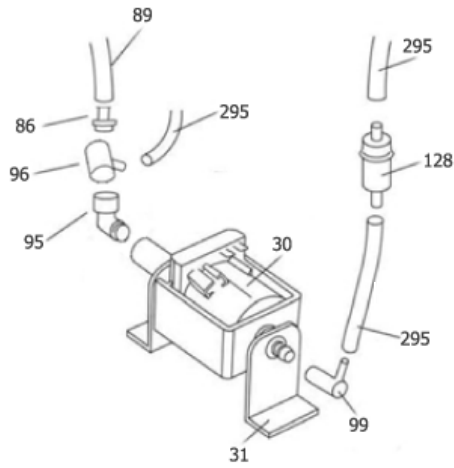

SDV4500 (1)

Nilfisk-ALTO SDV4500 and SDV8000

27-10-2013

Part List ID
SIEMERUK18

5

Pos	Part no.	Qty	Description	
161	31000245	1	LEMON CLIP - 2 EARED CLAMP	
162	31000246	1	S/S M4 X 10MM ALLEN HEAD BOLTS	
182		1	NOTE COMMENT	Bottle shelf
183		1	NOTE COMMENT	Tank shelf
184	31000254	1	TURBULAR HANDLE	
185		1	NOTE COMMENT	Middle plate
186		1	NOTE COMMENT	included in kit 31000999
187	31000418	1	BOILER BRACKET 4 BAR BOILER	
189		1	NOTE COMMENT	Frame support front/back
190		1	NOTE COMMENT	Frame support Left/right
192		1	NOTE COMMENT	Front cover
193		1	NOTE COMMENT	Back panel
194	31000419	1	FILTER DOOR STAINLESS STEEL	
195		1	NOTE COMMENT	Side plate Left
196		1	NOTE COMMENT	Side plate right
225		1	NOTE COMMENT	Screw 8x5/8"
253	31000420	1	32MM HOSE X 160MM WITH CUFF	
289	31000434	1	TUBE 185MM GREEN	
296		1	NOTE COMMENT	Earth spade
304	31000263	1	MATRIX STEAM AND VACUUM ACC KIT	O-ring kit for front socket and extension tubes
305	31000264	1	FRONT SOCKET ASSY	

SDV4500 (2)

Nilfisk-ALTO SDV4500 and SDV8000

27-10-2013

Part List ID
STEAMERUK20

6

SDV4500

Auto Fill Pump

Wheel Assembly