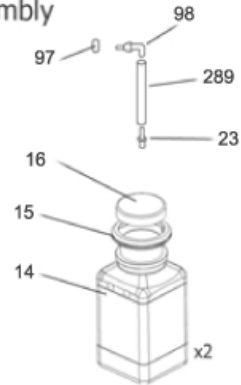

SDV4500 (1)

Nilfisk-ALTO SDV4500 and SDV8000

27-10-2013

Part List ID
STEAMERUK18

3

SDV4500

Boiler Assembly

Bottle Assembly

Switches & Electronic

External Parts & Product Base Assembly

Hose Inlet Sockets

SDV4500 (1)

Nilfisk-ALTO SDV4500 and SDV8000

27-10-2013

Part List ID
STEAMERUK18

4

Pos	Part no.	Qty	Description
1	31000201	1	1/4 INCH SPINDLE CONTROL KNOB
8		1	NOTE COMMENT Hose adaptor grill
9	31000356	1	HOSE ADAPTOR SEAL
10	31000357	1	SEAL SUCTION SOCKET 2846
11	31000358	1	SOCKEL ADAPTOR
13		1	NOTE COMMENT Hose adaptor no grill
14	31000202	1	2.5L BOTTLE
15		1	NOTE COMMENT Bottle gasket
16	31000203	1	BLACK BOTTLE CAP
17	31000204	1	HEYCO BUSH 01/11920/0
18	31000360	1	CORD CLAMP INT STR/RELIEF 01/22647/0
19		1	NOTE COMMENT Adaptor clamp
23	31000206	1	CLEAN FILTER TRIO
24	31000207	1	THERMAL CUT-OUT AND T-STAT 180/260
25	31000208	1	PRESSURE SWITCH
26	31000209	1	RELEASE VALVE 11300 5/6 1/8BAR
27	31000210	1	SOLENOID VALVE
28	31000361	1	ILME FEMALE POWER SUPPLY
43	31000214	1	AC LINE FILTER W/NUT AND WASHER
44	31000215	1	MAINS ON/OFF SWITCH W. LIGHT
45	31000216	1	HANDLE CONTROL SWITCH
46	31000217	1	MAIN PCB POWER BOARD
47	31000218	1	CORD 3W 10M H05V2V2-F 1.5MM2 UK
48	31000219	1	DISPLAY BOARD PCB W/RIBBON
71	31000383	1	LOOM 31 EARTH WIRE
84	31000228	1	BOILER 1950W ELEMENT
85	31000394	1	SCREW M4 X 6 PAN POZI TAPTITE
86	31000395	1	HOSE CONNECTOR 1/8 INCH
92	31000230	1	WHITE DIPPER
93	31000399	1	SCREW M4 X 25 PAN POZI
94	31000400	1	NUT M5 HEX PRESSES BRASS 3MM
97	31000401	1	BOTTLE SEAL NUT
98	31000402	1	SPIGOT BOTTLE SEAL
100	31000403	1	SUCTION SOCKET ASSY
101	31000404	1	GASKET
104	31000407	1	SPACERS FOR MAIN BOARD M4
105		1	NOTE COMMENT Screw M5x25
106		1	NOTE COMMENT Screw no.8x1
108	31000233	1	PLASTIC HANDLE WINGNUT 34723
116		1	NOTE COMMENT Proof washer M5
121	31000409	1	BOLT M5 FOR BOILER
122	31000410	1	NUT M5 FOR BOILER
134		1	NOTE COMMENT Adaptor 1/2" to 3/8"