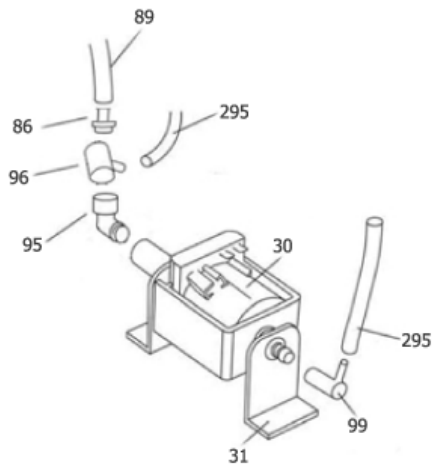

Detergent Pump