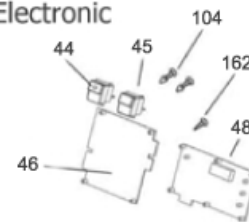

Switches & Electronic