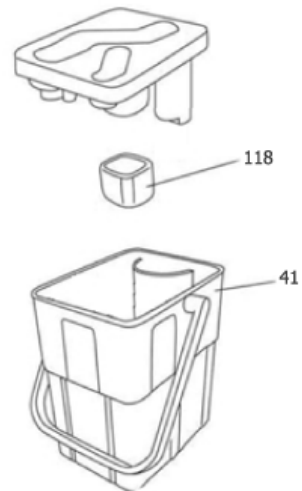

Water Filter Assembly