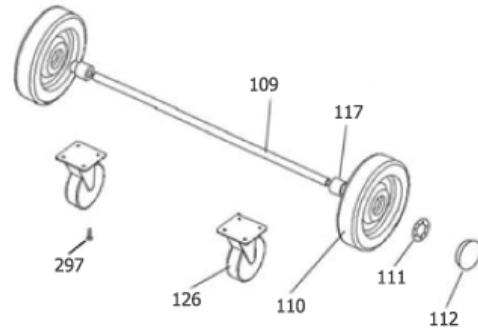

Wheel Assembly