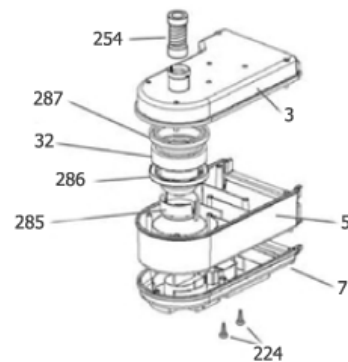

Motor Assembly