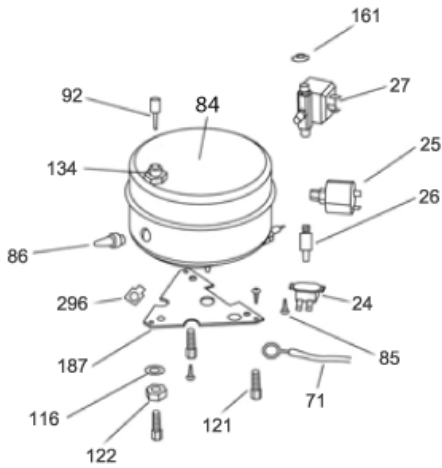

SDV4500 (1)

Nilfisk-ALTO SDV4500 and SDV8000

27-10-2013

Part List ID
STEAMERUK18

3

SDV4500

Boiler Assembly

Bottle Assembly

Switches & Electronic

External Parts & Product Base Assembly

Hose Inlet Sockets

SDV4500 (1)

Nilfisk-ALTO SDV4500 and SDV8000

27-10-2013

Part List ID
STEAMERUK18

4

Pos	Part no.	Qty	Description
1	31000201	1	1/4 INCH SPINDLE CONTROL KNOB
8		1	NOTE COMMENT Hose adaptor grill
9	31000356	1	HOSE ADAPTOR SEAL
10	31000357	1	SEAL SUCTION SOCKET 2846
11	31000358	1	SOCKEL ADAPTOR
13		1	NOTE COMMENT Hose adaptor no grill
14	31000202	1	2.5L BOTTLE
15		1	NOTE COMMENT Bottle gasket
16	31000203	1	BLACK BOTTLE CAP
17	31000204	1	HEYCO BUSH 01/11920/0
18	31000360	1	CORD CLAMP INT STR/RELIEF 01/22647/0
19		1	NOTE COMMENT Adaptor clamp
23	31000206	1	CLEAN FILTER TRIO
24	31000207	1	THERMAL CUT-OUT AND T-STAT 180/260
25	31000208	1	PRESSURE SWITCH
26	31000209	1	RELEASE VALVE 11300 5/6 1/8BAR
27	31000210	1	SOLENOID VALVE
28	31000361	1	ILME FEMALE POWER SUPPLY
43	31000214	1	AC LINE FILTER W/NUT AND WASHER
44	31000215	1	MAINS ON/OFF SWITCH W. LIGHT
45	31000216	1	HANDLE CONTROL SWITCH
46	31000217	1	MAIN PCB POWER BOARD
47	31000218	1	CORD 3W 10M H05V2V2-F 1.5MM2 UK
48	31000219	1	DISPLAY BOARD PCB W/RIBBON
71	31000383	1	LOOM 31 EARTH WIRE
84	31000228	1	BOILER 1950W ELEMENT
85	31000394	1	SCREW M4 X 6 PAN POZI TAPTITE
86	31000395	1	HOSE CONNECTOR 1/8 INCH
92	31000230	1	WHITE DIPPER
93	31000399	1	SCREW M4 X 25 PAN POZI
94	31000400	1	NUT M5 HEX PRESSES BRASS 3MM
97	31000401	1	BOTTLE SEAL NUT
98	31000402	1	SPIGOT BOTTLE SEAL
100	31000403	1	SUCTION SOCKET ASSY
101	31000404	1	GASKET
104	31000407	1	SPACERS FOR MAIN BOARD M4
105		1	NOTE COMMENT Screw M5x25
106		1	NOTE COMMENT Screw no.8x1
108	31000233	1	PLASTIC HANDLE WINGNUT 34723
116		1	NOTE COMMENT Proof washer M5
121	31000409	1	BOLT M5 FOR BOILER
122	31000410	1	NUT M5 FOR BOILER
134		1	NOTE COMMENT Adaptor 1/2" to 3/8"