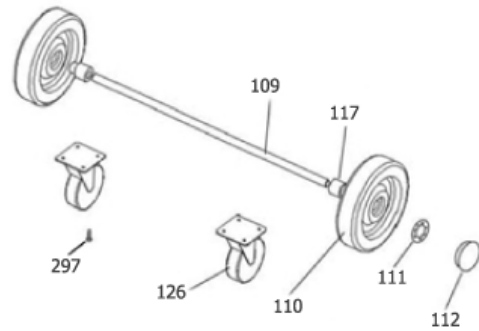

SDV4500 (2)

Nilfisk-ALTO SDV4500 and SDV8000

27-10-2013

Part List ID
STEAMERUK20

6

SDV4500

Auto Fill Pump

Wheel Assembly