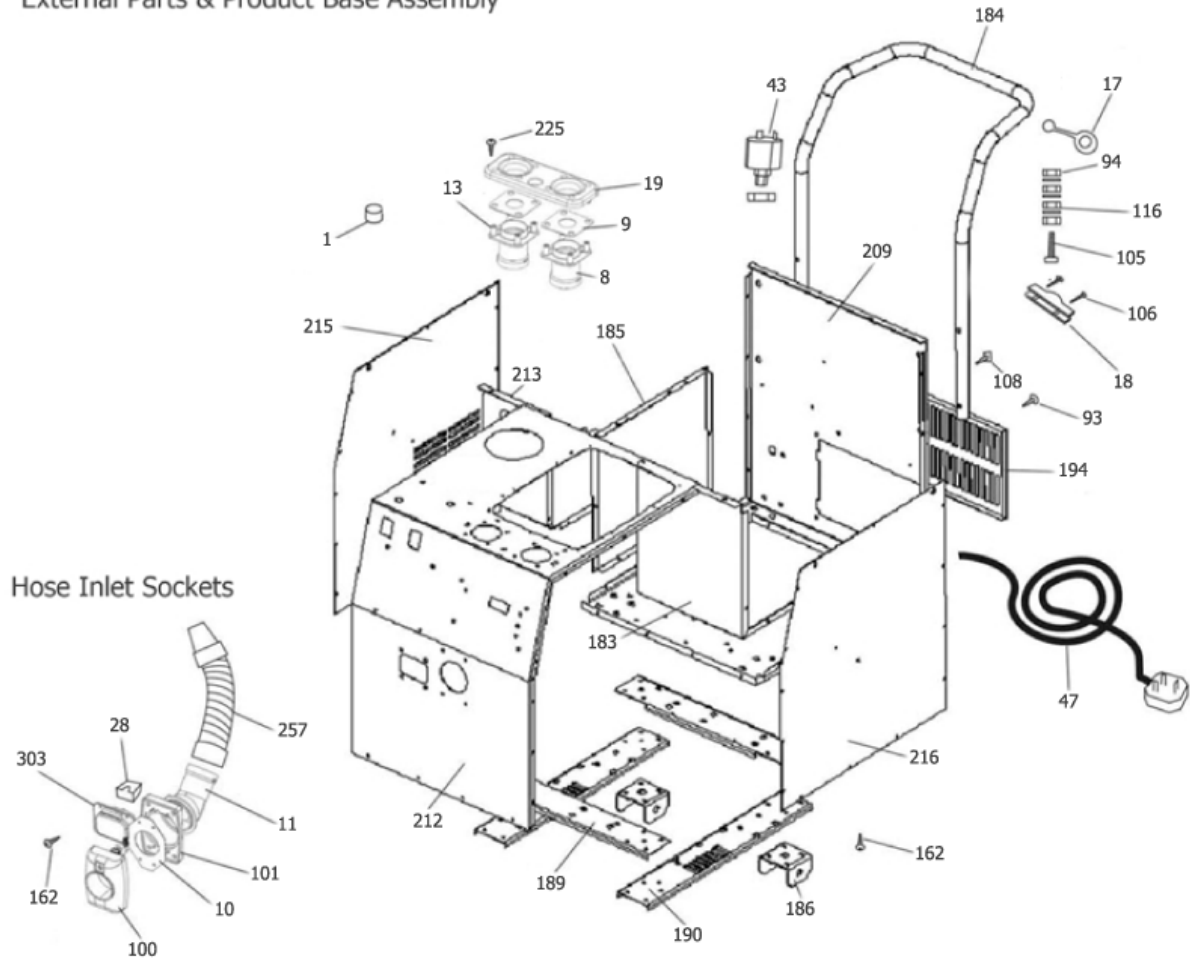

SDV8000 (1)

Nilfisk-ALTO SDV4500 and SDV8000

27-10-2013

Part List ID
STEAMERUK30

8

SDV8000

External Parts & Product Base Assembly

Switches & Electronic

SDV8000 (1)

Nilfisk-ALTO SDV4500 and SDV8000

27-10-2013

Part List ID
STEAMERUK30

9

Pos	Part no.	Qty	Description	
1	31000201	1	1/4 INCH SPINDLE CONTROL KNOB	
8		1	NOTE COMMENT	Hose adaptor grill
9	31000356	1	HOSE ADAPTOR SEAL	
10	31000357	1	SEAL SUCTION SOCKET 2846	
11	31000358	1	SOCKEL ADAPTOR	
13		1	NOTE COMMENT	Hose adaptor no grill
17	31000204	1	HEYCO BUSH 01/11920/0	
18	31000360	1	CORD CLAMP INT STR/RELIEF 01/22647/0	
19		1	NOTE COMMENT	Adaptor clamp
28	31000361	1	ILME FEMALE POWER SUPPLY	
43	31000214	1	AC LINE FILTER W/NUT AND WASHER	
44	31000215	1	MAINS ON/OFF SWITCH W. LIGHT	
45	31000216	1	HANDLE CONTROL SWITCH	
47	31000218	1	CORD 3W 10M H05V2V2-F 1.5MM2 UK	
48	31000219	1	DISPLAY BOARD PCB W/RIBBON	
58	31000222	1	MAIN PCB POWER BOARD	
93	31000399	1	SCREW M4 X 25 PAN POZI	
94	31000400	1	NUT M5 HEX PRESSES BRASS 3MM	
100	31000403	1	SUCTION SOCKET ASSY	
101	31000404	1	GASKET	
104	31000407	1	SPACERS FOR MAIN BOARD M4	
105		1	NOTE COMMENT	Screw M5x25
106		1	NOTE COMMENT	Screw no 8x1
108	31000233	1	PLASTIC HANDLE WINGNUT 34723	
116		1	NOTE COMMENT	Proof washer M5
162	31000246	1	S/S M4 X 10MM ALLEN HEAD BOLTS	
183		1	NOTE COMMENT	Tank shelf
184	31000254	1	TURBULAR HANDLE	
185		1	NOTE COMMENT	Middle plate
186		1	NOTE COMMENT	included in kit 31000999
189		1	NOTE COMMENT	Frame support front/back
190		1	NOTE COMMENT	Frame support left/right
194	31000419	1	FILTER DOOR STAINLESS STEEL	
209		1	NOTE COMMENT	Back
212		1	NOTE COMMENT	Front
213		1	NOTE COMMENT	Bottle shelf
215		1	NOTE COMMENT	Side plate Left
216		1	NOTE COMMENT	Side plate right
225		1	NOTE COMMENT	Screw 8x5/8"
257	31000424	1	32MM HOSE X 780MM WITH CUFF	
303	31000262	1	FRONT SOCKET ASSY	
304	31000263	1	MATRIX STEAM AND VACUUM ACC KIT	O-ring kit for front socket and extension tubes