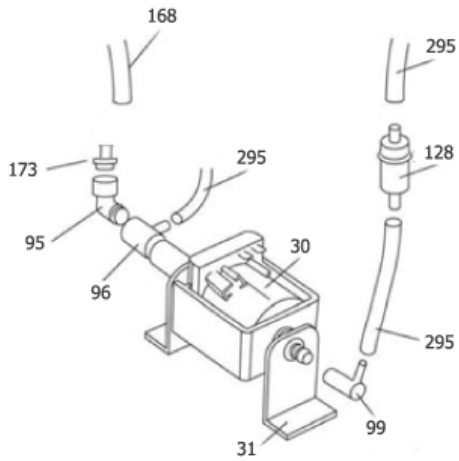

SDV8000 (3)

Nilfisk-ALTO SDV4500 and SDV8000

27-10-2013

Part List ID
STEAMERUK34

12

SDV8000

Auto Fill Pump