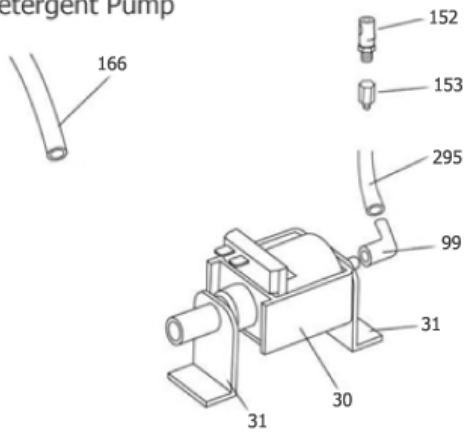

Detergent Pump