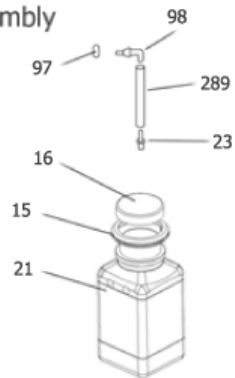

SDV8000 (2)

Nilfisk-ALTO SDV4500 and SDV8000

27-10-2013

Part List ID
STEAMERUK32

10

SDV8000

Bottle Assembly