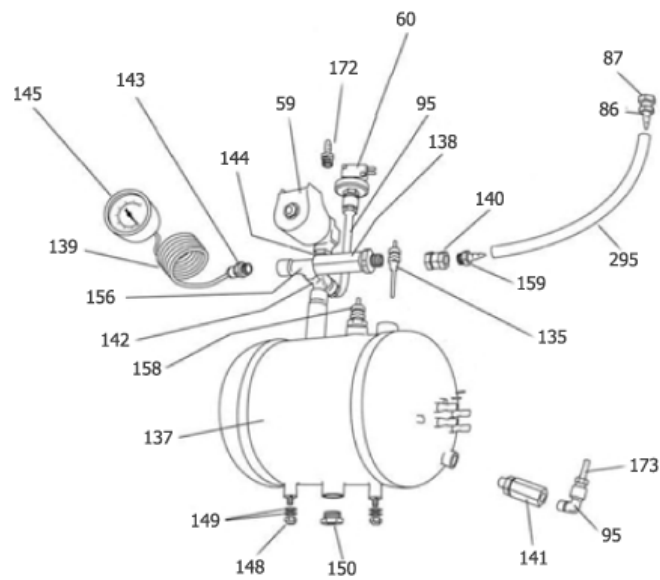

Boiler Assembly