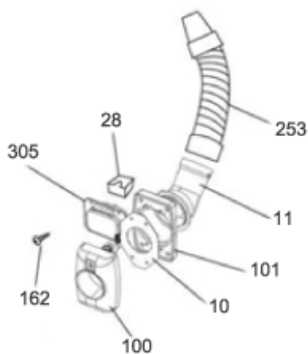

SDV4500 (1)

Nilfisk-ALTO SDV4500 and SDV8000

27-10-2013

Part List ID
STEAMERUK18

3

SDV4500

Boiler Assembly

Bottle Assembly

Switches & Electronic

External Parts & Product Base Assembly

Hose Inlet Sockets

SDV4500 (1)

Nilfisk-ALTO SDV4500 and SDV8000

27-10-2013

Part List ID
STEAMERUK18

4

Pos	Part no.	Qty	Description
1	31000201	1	1/4 INCH SPINDLE CONTROL KNOB
8		1	NOTE COMMENT Hose adaptor grill
9	31000356	1	HOSE ADAPTOR SEAL
10	31000357	1	SEAL SUCTION SOCKET 2846
11	31000358	1	SOCKEL ADAPTOR
13		1	NOTE COMMENT Hose adaptor no grill
14	31000202	1	2.5L BOTTLE
15		1	NOTE COMMENT Bottle gasket
16	31000203	1	BLACK BOTTLE CAP
17	31000204	1	HEYCO BUSH 01/11920/0
18	31000360	1	CORD CLAMP INT STR/RELIEF 01/22647/0
19		1	NOTE COMMENT Adaptor clamp
23	31000206	1	CLEAN FILTER TRIO
24	31000207	1	THERMAL CUT-OUT AND T-STAT 180/260
25	31000208	1	PRESSURE SWITCH
26	31000209	1	RELEASE VALVE 11300 5/6 1/8BAR
27	31000210	1	SOLENOID VALVE
28	31000361	1	ILME FEMALE POWER SUPPLY
43	31000214	1	AC LINE FILTER W/NUT AND WASHER
44	31000215	1	MAINS ON/OFF SWITCH W. LIGHT
45	31000216	1	HANDLE CONTROL SWITCH
46	31000217	1	MAIN PCB POWER BOARD
47	31000218	1	CORD 3W 10M H05V2V2-F 1.5MM2 UK
48	31000219	1	DISPLAY BOARD PCB W/RIBBON
71	31000383	1	LOOM 31 EARTH WIRE
84	31000228	1	BOILER 1950W ELEMENT
85	31000394	1	SCREW M4 X 6 PAN POZI TAPTITE
86	31000395	1	HOSE CONNECTOR 1/8 INCH
92	31000230	1	WHITE DIPPER
93	31000399	1	SCREW M4 X 25 PAN POZI
94	31000400	1	NUT M5 HEX PRESSES BRASS 3MM
97	31000401	1	BOTTLE SEAL NUT
98	31000402	1	SPIGOT BOTTLE SEAL
100	31000403	1	SUCTION SOCKET ASSY
101	31000404	1	GASKET
104	31000407	1	SPACERS FOR MAIN BOARD M4
105		1	NOTE COMMENT Screw M5x25
106		1	NOTE COMMENT Screw no.8x1
108	31000233	1	PLASTIC HANDLE WINGNUT 34723
116		1	NOTE COMMENT Proof washer M5
121	31000409	1	BOLT M5 FOR BOILER
122	31000410	1	NUT M5 FOR BOILER
134		1	NOTE COMMENT Adaptor 1/2" to 3/8"