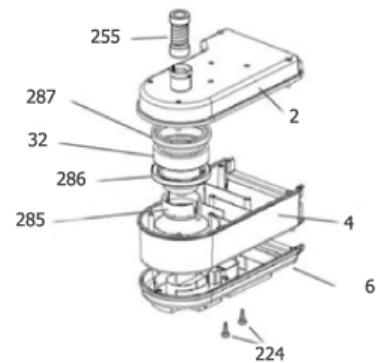

Motor Assembly