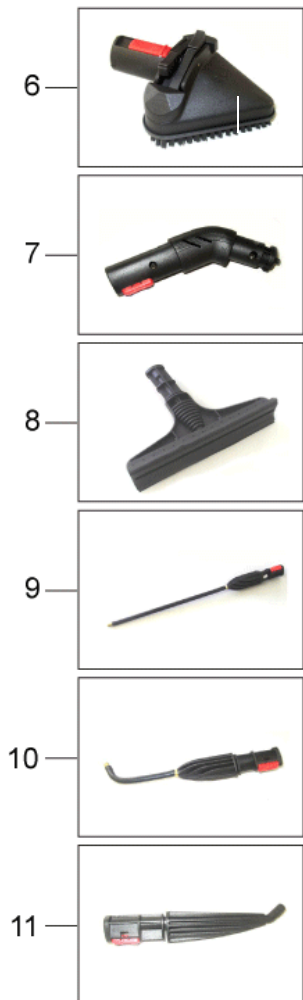

Accessories

Nilfisk-ALTO SO4500

19-11-2013

Part List ID
STEAMERUK121

7

Accessories

Nilfisk-ALTO SO4500

19-11-2013

Part List ID
SI EAMERUK121

8

Pos	Part no.	Qty	Description
1	450000056	1	MATRIX 4 METRE HOSE FOR STEAM ONLY
2	31000427	1	LANCE GUN STAINLESS STEEL INCL 4M HOSE
4	450000057	1	EXTENSION TUBE
5	450000058	1	FLOOR BRUSH
6	450000059	1	TRIANGULAR BRUSH
7	450000060	1	LARGE BRUSH ELBOW
8	450000061	1	WINDOW SQUEEGEE
9	450000062	1	LONG NOZZLE
10	450000063	1	CURVED NOZZLE
11	450000064	1	DETAIL BRUSH NOZZLE
13	450000065	1	DETAIL NYLON BRUSH IN 10S
15	450000066	1	DETAIL BRASS BRUSH IN 10S
18	450000067	1	55MM ROUND BRUSH