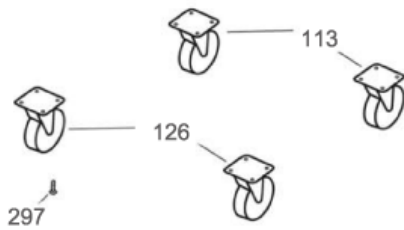

Wheel Assembly