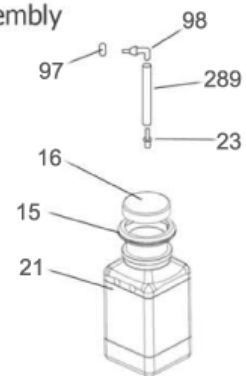

Bottle Assembly