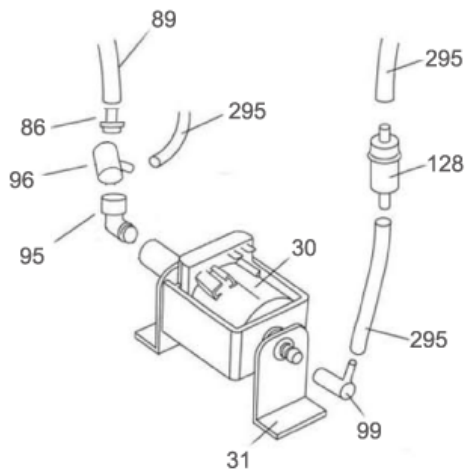

SO4500 (2)

Nilfisk-ALTO SO4500

19-11-2013

Part List ID
STEAMERUK28

5

SO4500

Auto Fill Pump