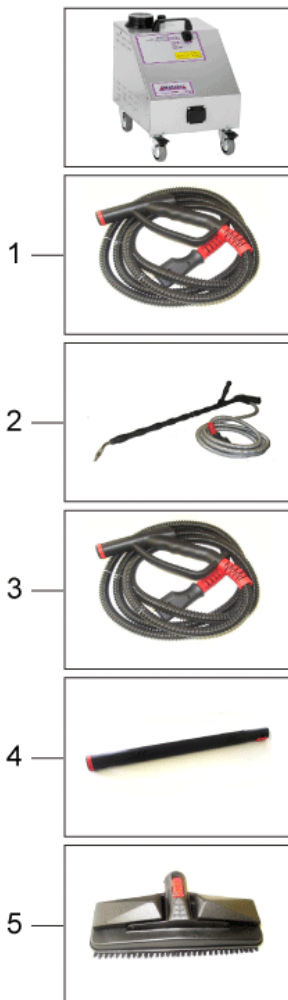

Accessories

Nilfisk-ALTO SO4500

19-11-2013

Part List ID
STEAMERUK121

7

Accessories

Nilfisk-ALTO SO4500

19-11-2013

Part List ID
SI EAMERUK121

8

Pos	Part no.	Qty	Description
1	450000056	1	MATRIX 4 METRE HOSE FOR STEAM ONLY
2	31000427	1	LANCE GUN STAINLESS STEEL INCL 4M HOSE
4	450000057	1	EXTENSION TUBE
5	450000058	1	FLOOR BRUSH
6	450000059	1	TRIANGULAR BRUSH
7	450000060	1	LARGE BRUSH ELBOW
8	450000061	1	WINDOW SQUEEGEE
9	450000062	1	LONG NOZZLE
10	450000063	1	CURVED NOZZLE
11	450000064	1	DETAIL BRUSH NOZZLE
13	450000065	1	DETAIL NYLON BRUSH IN 10S
15	450000066	1	DETAIL BRASS BRUSH IN 10S
18	450000067	1	55MM ROUND BRUSH