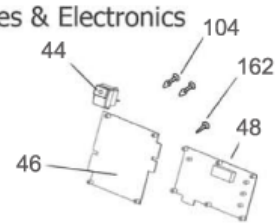

Switches & Electronics