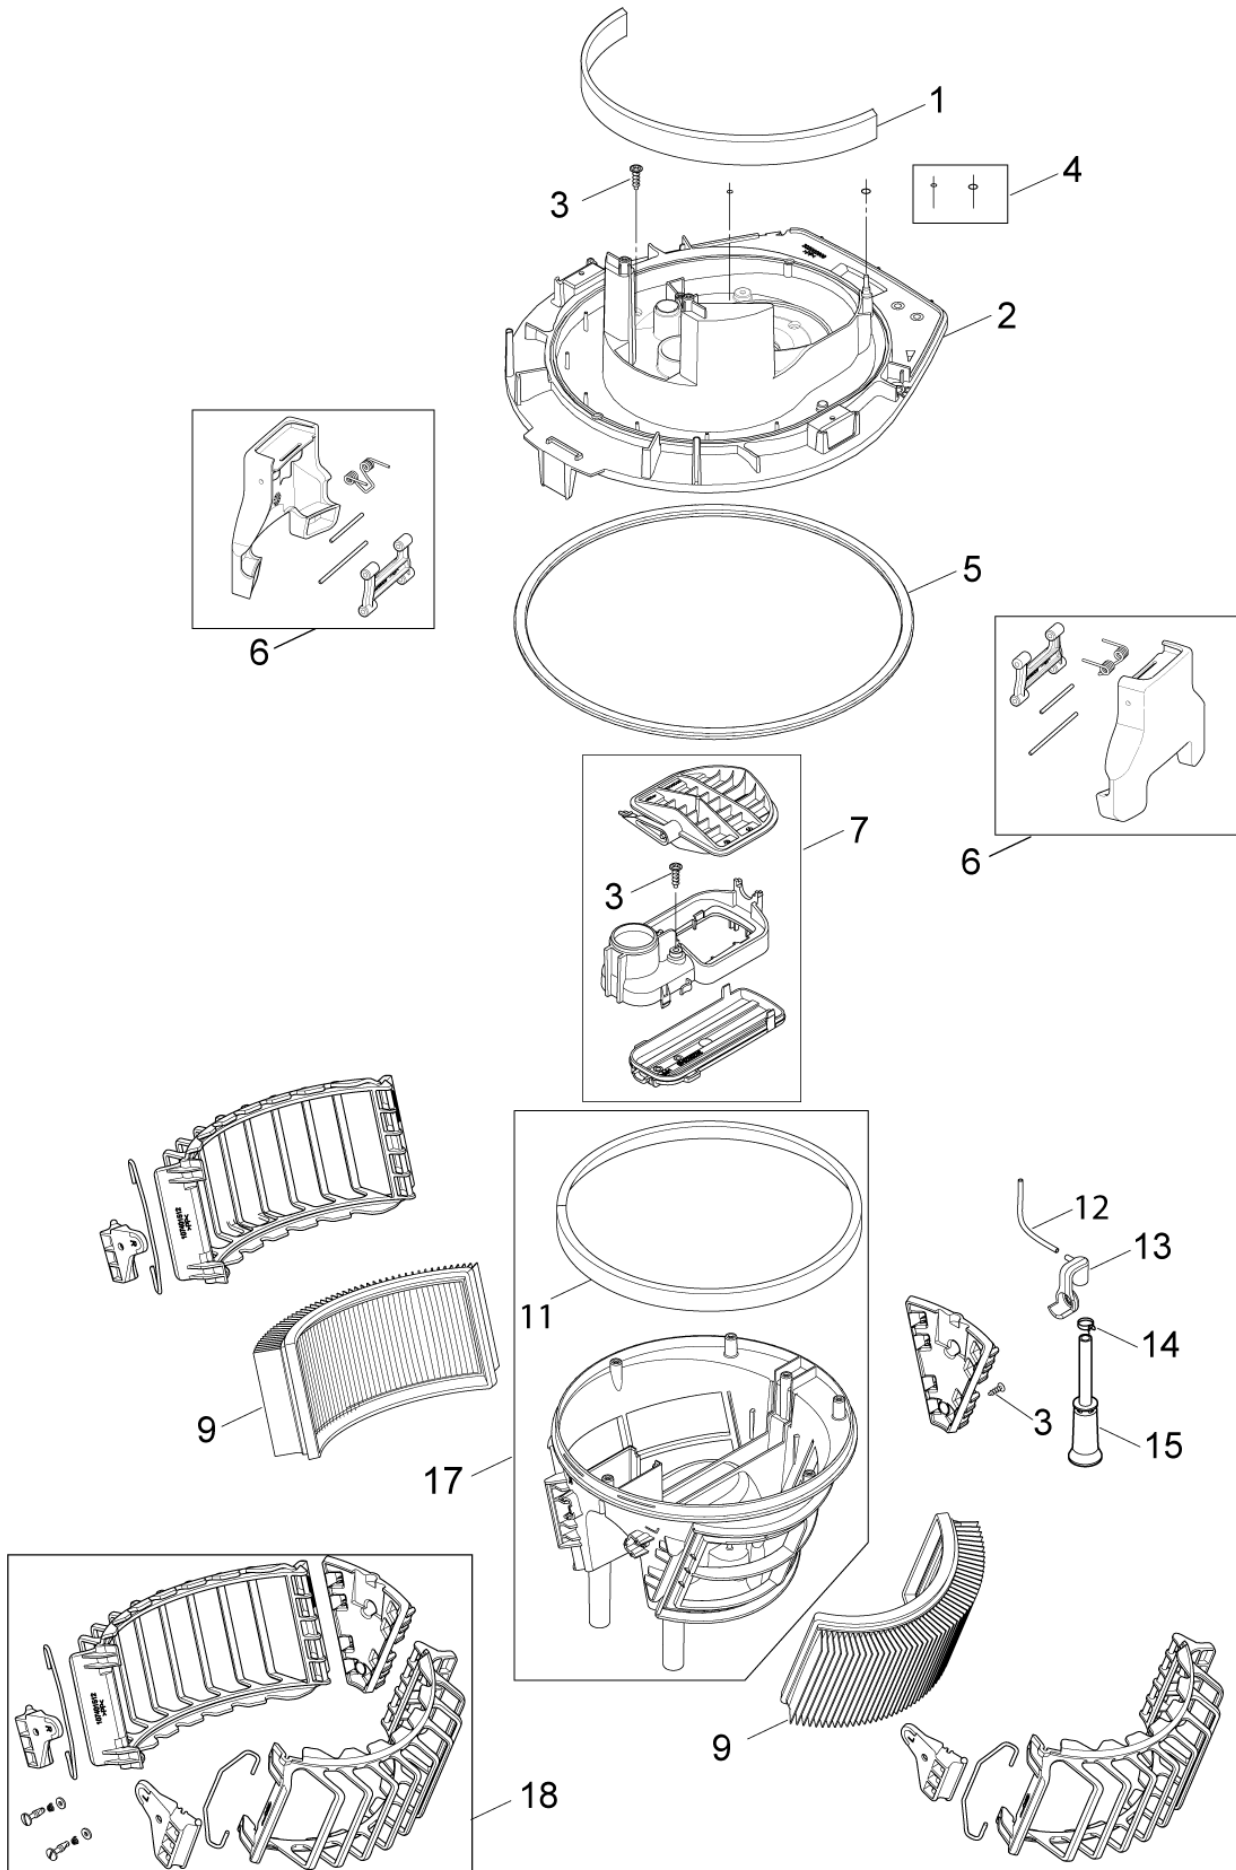

Filtersystem XC

ATTIX 50 PC, XC, EC, Clean Room

24-10-2012

StyMiste ID
ATTIX50XC10

10

Filtersystem XC

ATTIX 50 PC, XC, EC, Clean Room

24-10-2012

StyMiste ID
A111X50XC10

11

Pos	Vare nr.	Ant	Beskrivelse
1	302004010	1	Sound Insulation Front
2	107400300	1	Spændeplade
3	302004029	9	Screw 5X18
4	107400274	1	O-RING XC KIT
5	107400056	1	Pakning For Beholder
6	107400301	2	Clamp For Beholder
7	107400277	1	CX FLAP KIT
9	302002842	2	Kassette-Filter Pet 2 Stk
11	107400283	1	Pakning
12	107400855	1	HOSE D3X1.5 TURBINE SIDE XC
13	107400310	1	MOUNT FOR WATERLEVEL CONTROL
14	107400285	1	BAND CLAMP FITTING
15	107400303	1	Slange, Ø42 X 155
17	107400302	1	Filterkonsol
18	107402255	1	Mont.Sæt For Filter Xc