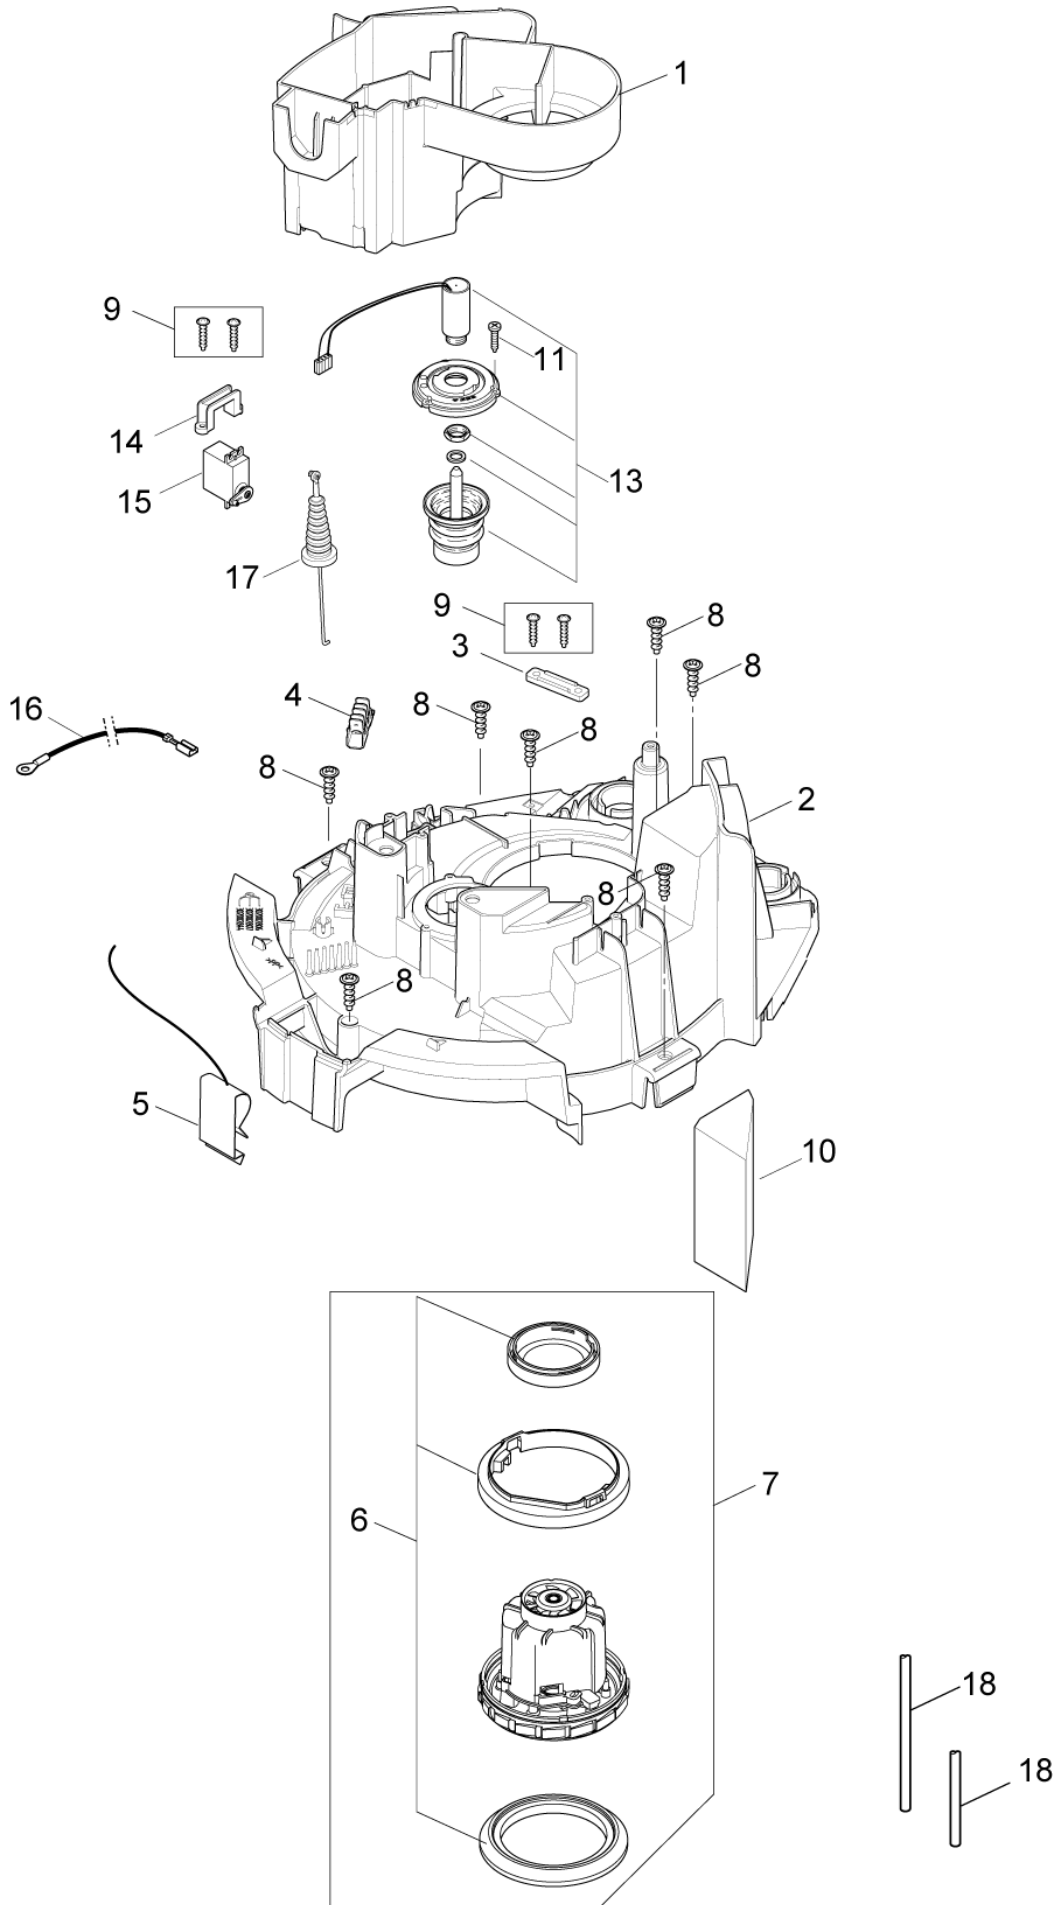

Motor XC

ATTIX 50 PC, XC, EC, Clean Room

24-10-2012

StyMiste ID
ATTIX3007

14

Motor XC

ATTIX 50 PC, XC, EC, Clean Room

24-10-2012

StyMiste ID
A111X3007

15

Pos	Vare nr.	Ant	Beskrivelse
1	302004015	1	Airguide * See note
2	107400287	1	CLAMPINGPLATE XC
3	302004030	1	STRAP FOR CABLE
4	302004031	1	DISTRIBUTION STRIP 6-POL 16A
5	302004023	1	CONTACT SPRING
6	302003385	1	Paknings-Sæt
7	302003384	1	Turbine Kit, 1200W 230V
7	302004006	1	Motor 1200W/100V Jp W.Gas Ket KET
8	302004029	1	Screw 5X18
9	302004032	1	SCREW 3.5X18
10	302004045	1	SOUND INSULATION OUTLET
11	302003319	3	Skrue-Sæt
13	107400291	1	Magnet 230V
13	107400292	1	MAGNET 12V FPR 110V MACHINE
14	107400289	1	SERVO BRACKET
15	107400290	1	Servo For Xc
16	107400262	1	WIRE 1X200 YELLOW/GREEN
17	107400276	1	Servo Wire Xc
18	107400309	2	HOSE D3X1.5 TURBINE SIDE XC

* Note: During service or repair of vacuum head always change Airguide 302004015 and Cover for air circuit 107401051