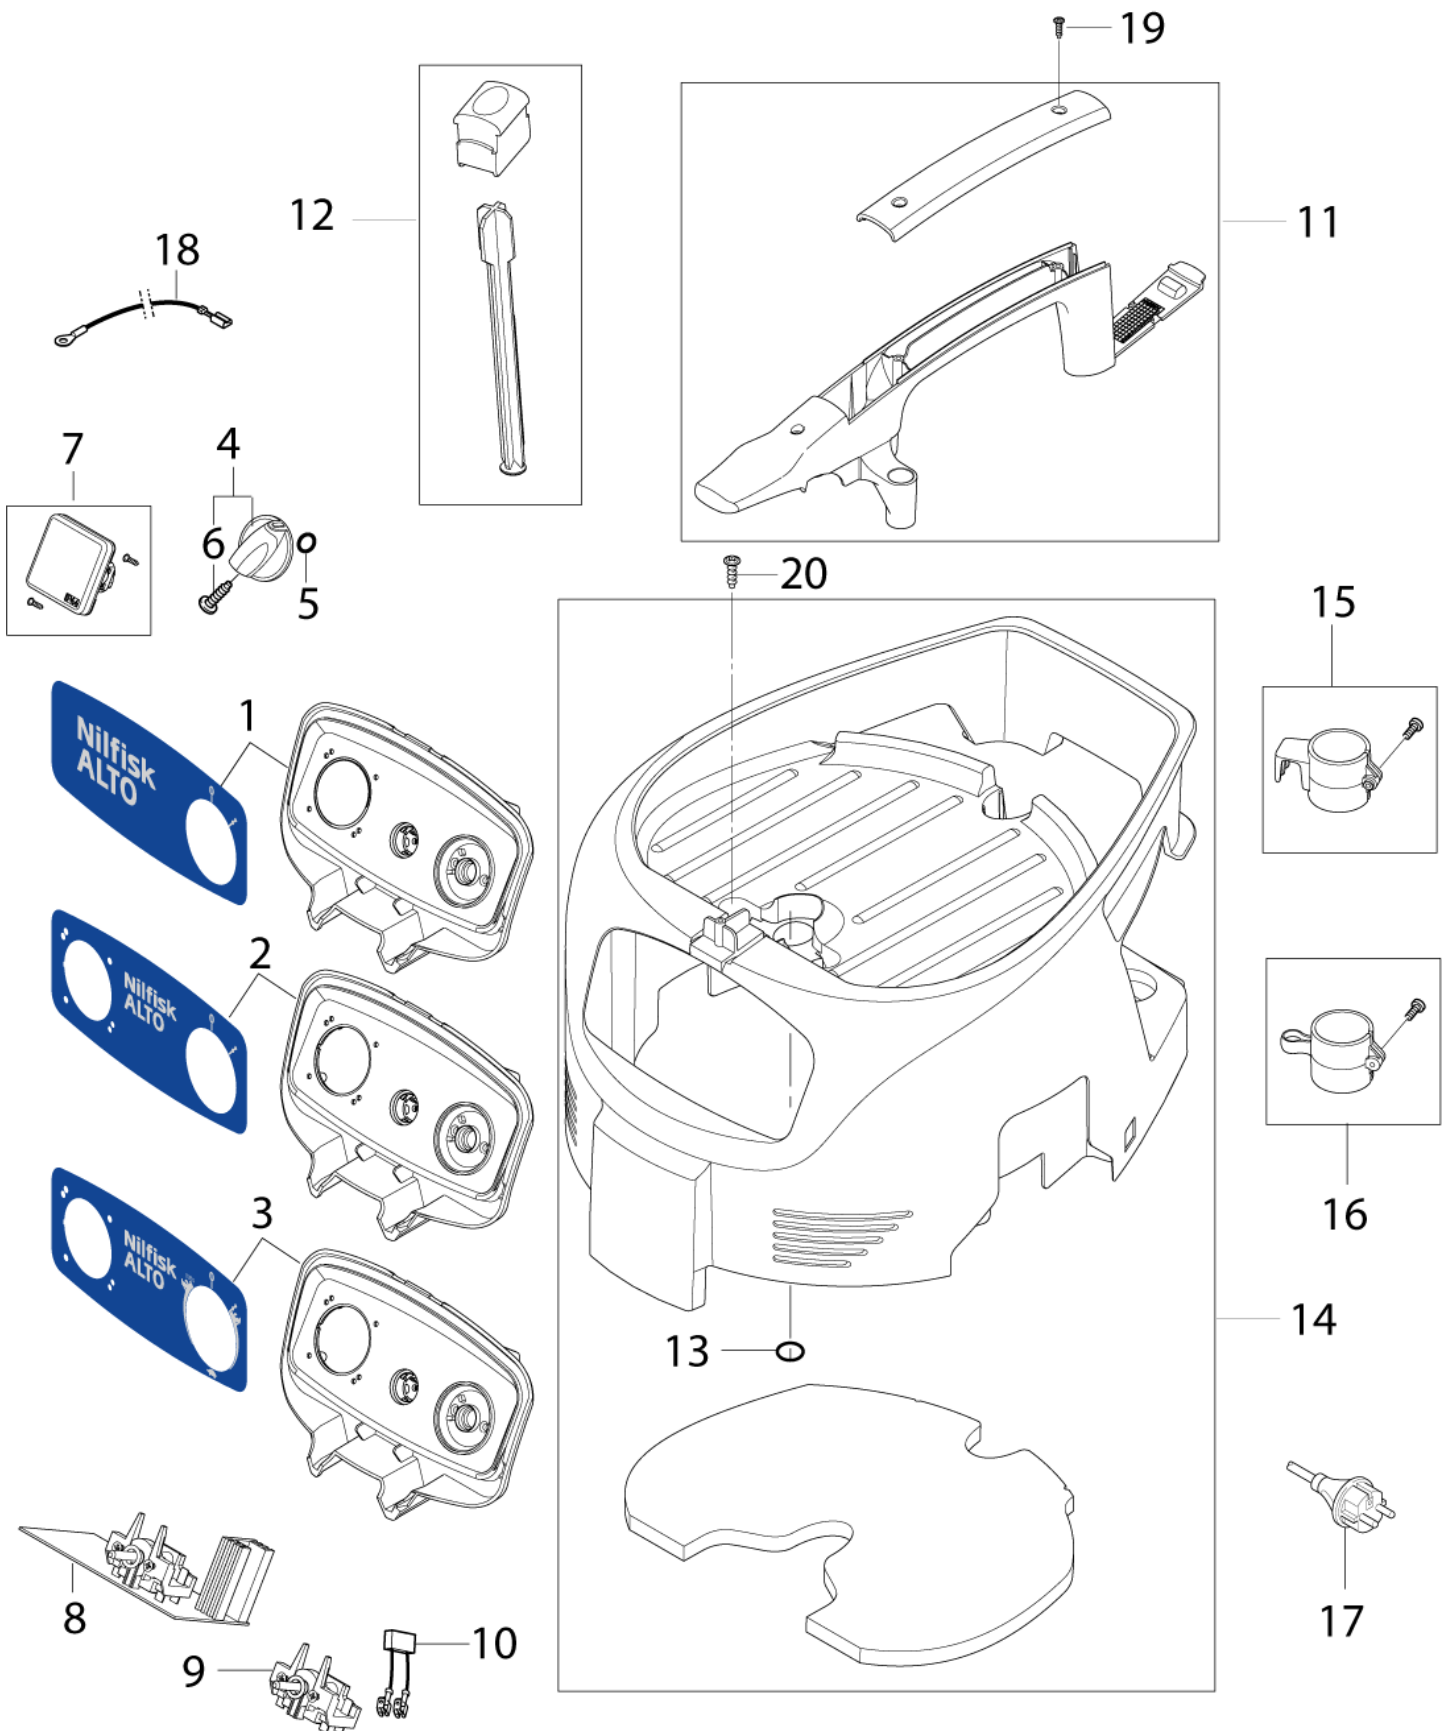

Cabinet Push Clean & Basic & XC

ATTIX 50 PC, XC, EC, Clean Room

24-10-2012

StyMiste ID

ATTIX3002

3

Cabinet Push Clean & Basic & XC

ATTIX 50 PC, XC, EC, Clean Room

24-10-2012

StyMiste ID
A111X3002

4

Pos	Vare nr.	Ant	Beskrivelse	
0	302003502	1	BOX KIT ATTIX 30	
0	302003503	1	BOX KIT ATTIX 40	
1	302004047	1	SWITCHBOX NILFISK-ALTO 01PC	
2	302004048	1	SWITCHBOX NILFISK-ALTO 11PC	
3	302004049	1	Switchbox T/ATTIX 50-21	for Push clean and XC
4	909100204	1	Drejeknap	
5	9868	1	O-Ring 10.0X2.5	
6	32526	1	TREAD-CUTTING SCREW 2.9X19 C ISO 1483 ZN	
7	107400057	1	SOCKET 16A/110V GB	
7	107400058	1	SOCKET 16A/250V GB	
7	107400059	1	SOCKET 16A/250V CH	
7	107400060	1	Strømuttag 250 V Dk	
7	302004034	1	Stikdåse 16A/250V Eu	
7	302004036	1	SOCKET 16A/250V FR	
7	302004338	1	SOCKET 15A/125V US/CSA	
8	107400260	1	Auto On-Off Printplade	230-240V
8	107400261	1	Auto On-Off Electronic Xc	100-120V
8	302004011	1	Auto On-Off Switch Electr Onic ONIC	for -21 PC
8	302004060	1	Auto On-Off Switch E.Soft Start START	for -11 PC & -01 PC with softstart
9	302004035	1	On-Off Switch	for -01 PC without softstart
10	48338	1	Kondensator Aero/Sq/Attix	
11	107400062	1	Bærehåndtag	for Push clean
11	302004050	1	Håndtag	Basic/XC
12	302004051	1	FILTER DEDUSTER	Only Push Clean models
13	302004061	1	O-RING 25X2 NBR 70	
14	107400061	1	Cover Black Xc Basic	
14	302004046	1	COVER BLACK PC	
15	302004027	1	Holder For Sugerør	
16	107400064	1	Holder For Sugerør	
17	107400266	1	CORD H05RR-F 2X0.75 CH	
17	107400267	1	Cord H05Rr-F 3G1.0 Ch	
17	107400268	1	CORD H05RR-F 2X0.75 GB	
17	107400270	1	CORD H05RR-F 3G1.5 BS1 363 GB	
17	107400271	1	CORD H07BQ-F 3G2.5 GB	
17	107400272	1	CORD H05RR-F 3G1.5 ZA	
17	107402641	1	Power Cord H05Rr-F 3G1.5X 8X2 8X2	
17	107402642	1	Elkabel	
17	107402644	1	POWER CORD H05RR-F2X0.75X8.25	
17	302000882	1	POWER CORD SJTW-AWG16/3X8	
17	302004014	1	Cord	
17	302004038	1	POWER CORD H07RN-F2X1X8.05	
17	302004039	1	CORD H05RR-F3GX0.75AS3112 AUNZ	
17	302004040	1	CORD SJTW-A AWG16/2 JP