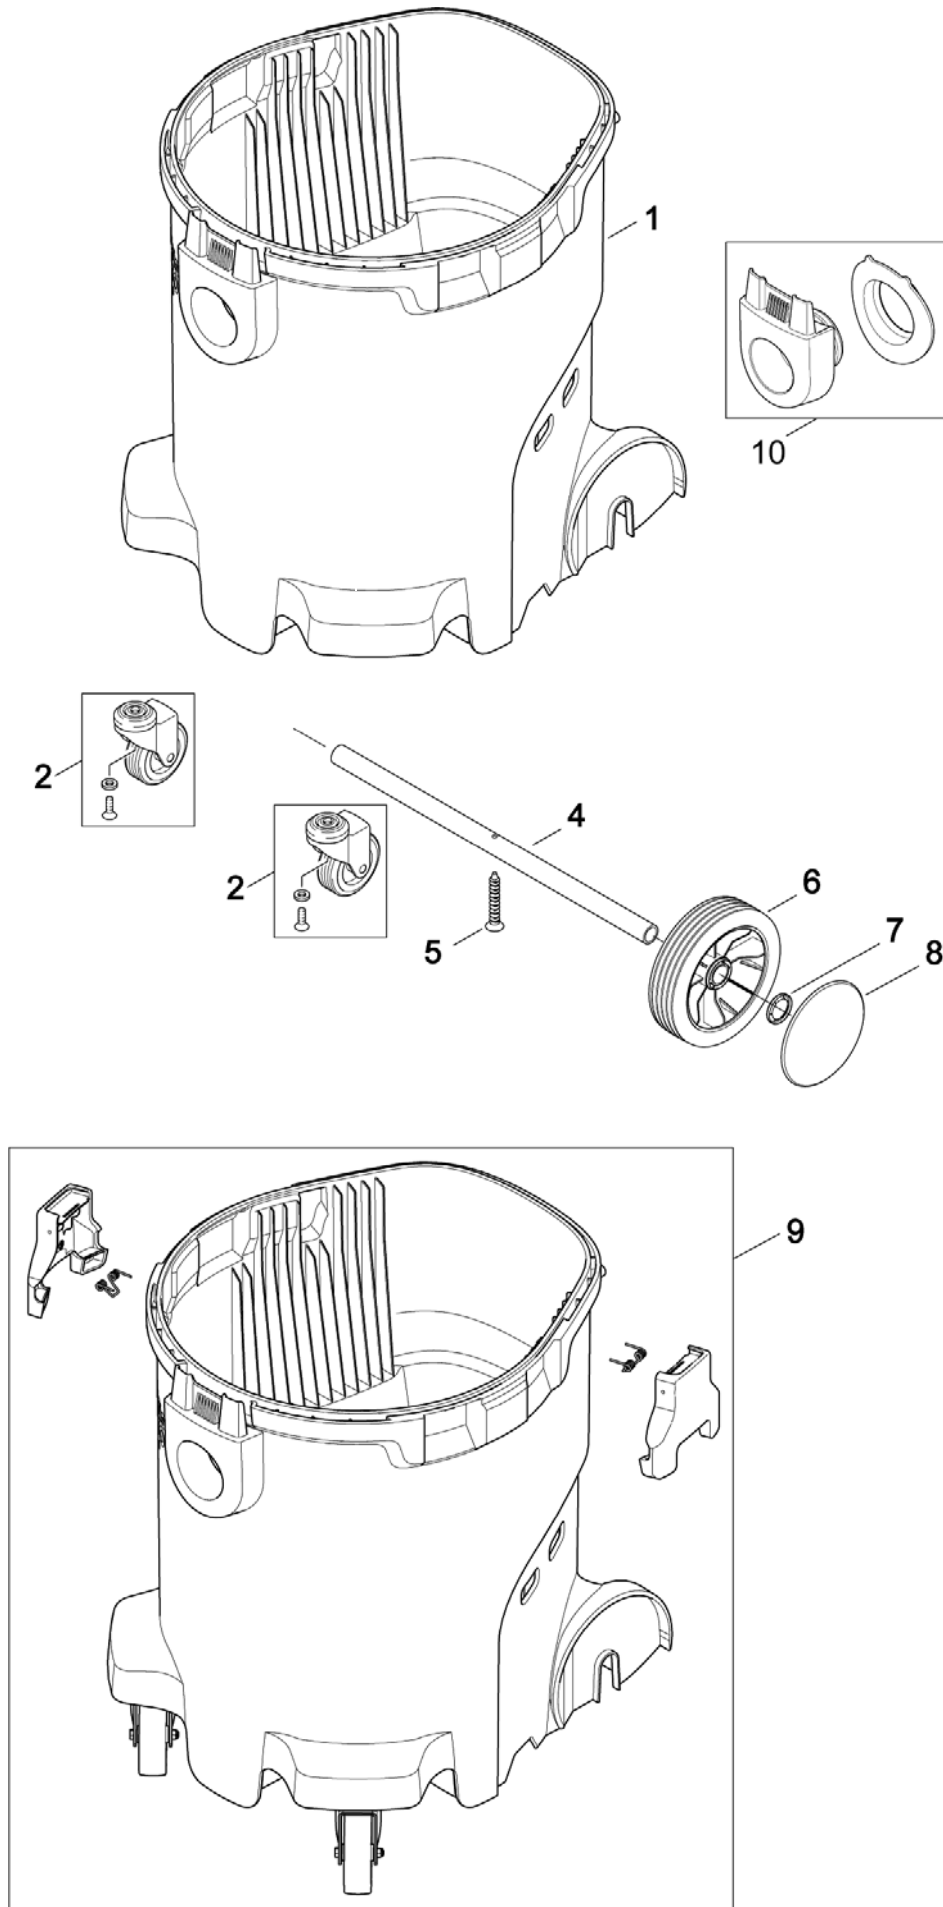

* Note: During service or repair of vacuum head always change Airguide 302004015 and Cover for air circuit 107401051

Container ATTIX 50

ATTIX 50 PC, XC, EC, Clean Room

24-10-2012

StyMiste ID
ATTIX5006

18

Container ATTIX 50