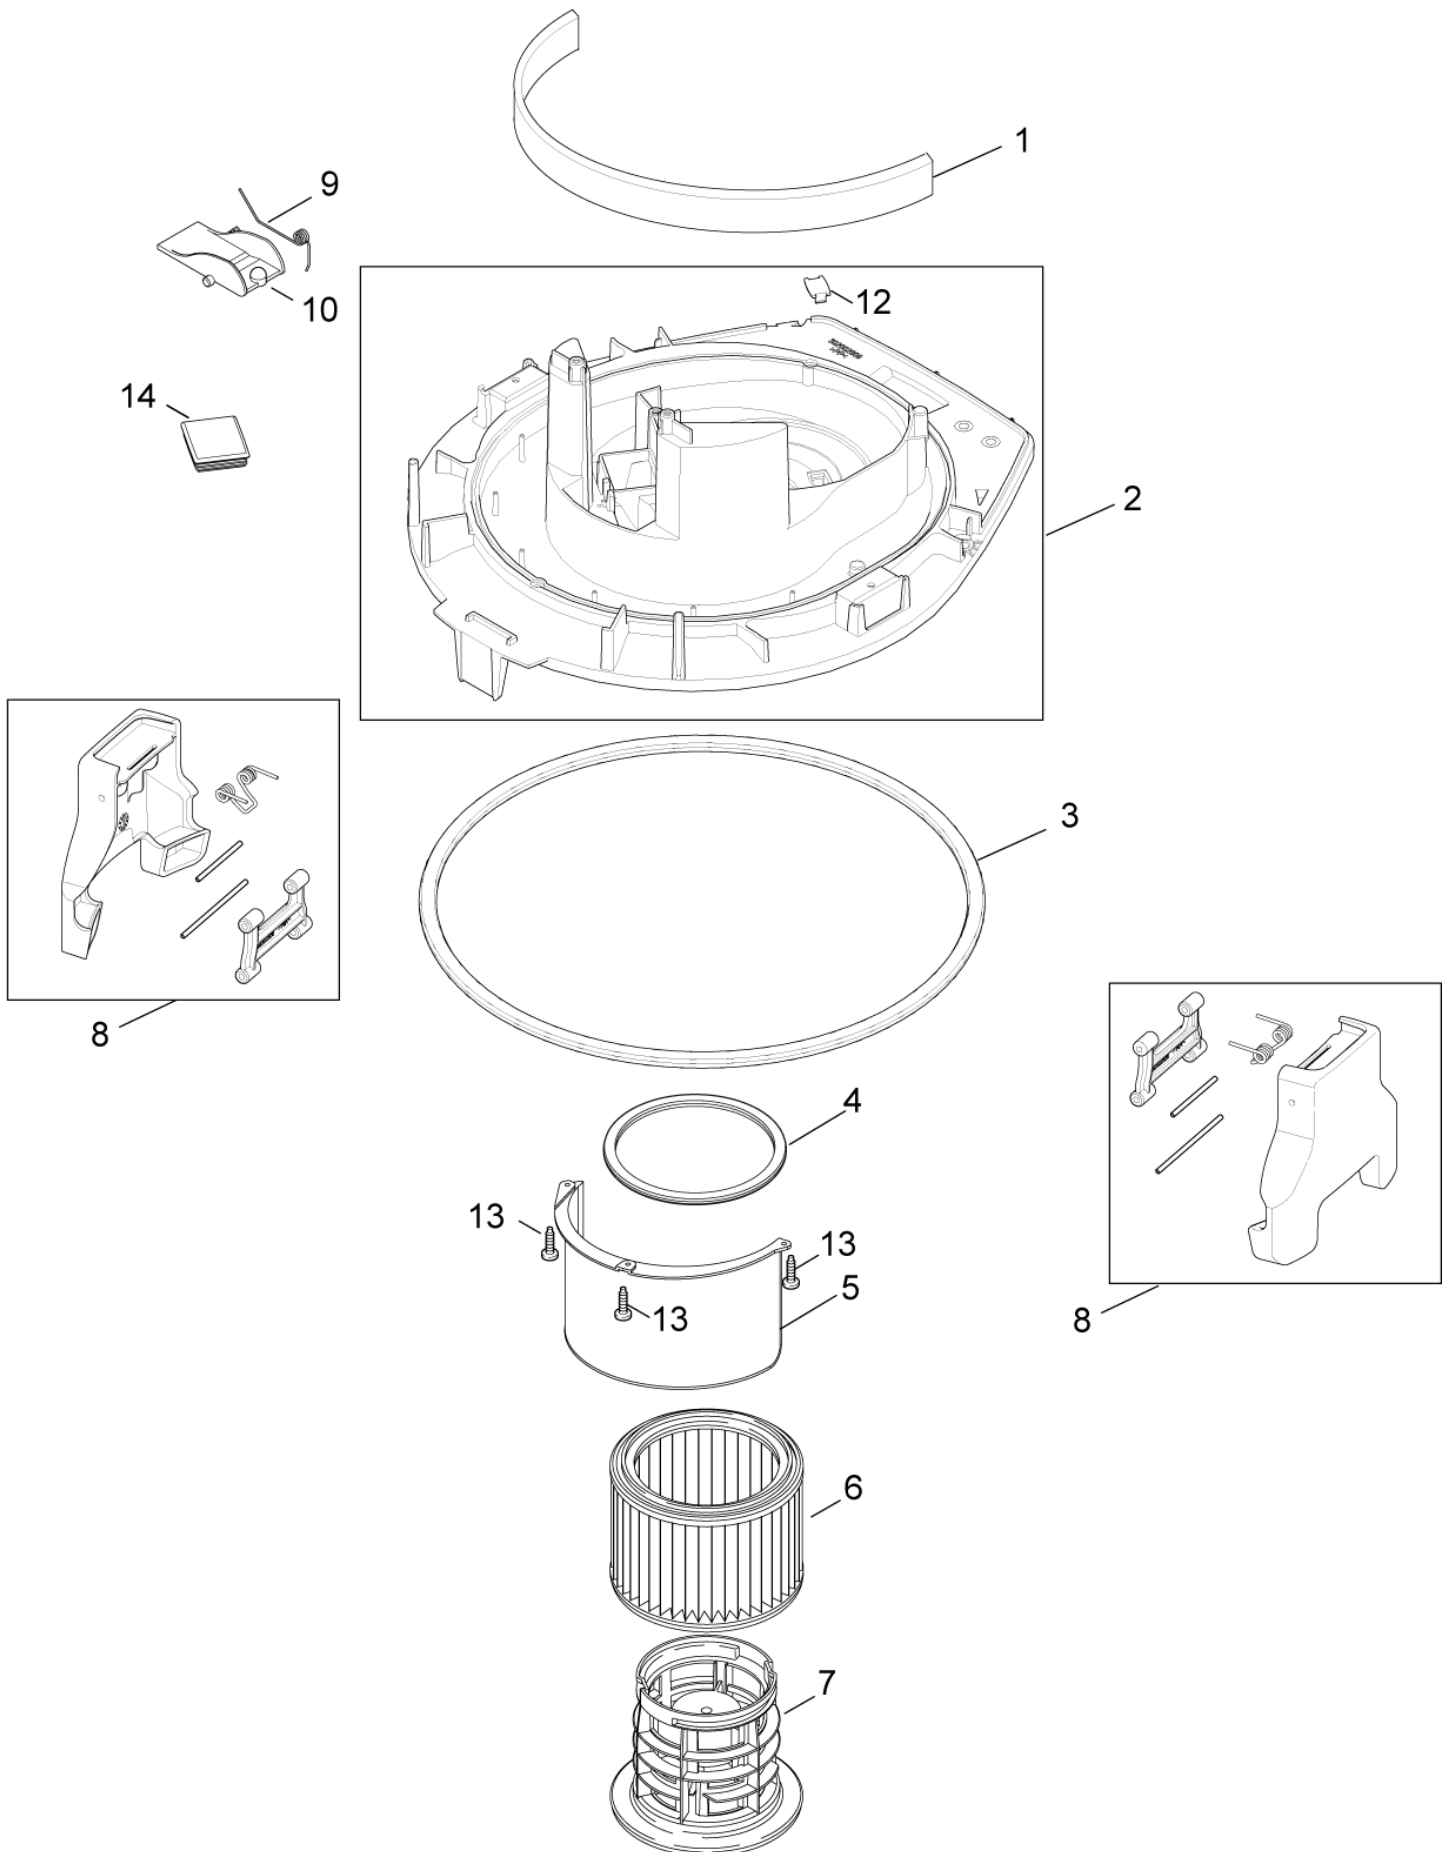

Filtersystem Push Clean & Basic

ATTIX 50 PC, XC, EC, Clean Room

24-10-2012

StyMiste ID
ATTIX3003

8

Filtersystem Push Clean & Basic

ATTIX 50 PC, XC, EC, Clean Room

24-10-2012

StyMiste ID
A111X3003

9

Pos	Vare nr.	Ant	Beskrivelse
1	302004010	1	Sound Insulation Front
2	302004007	1	Monteringsplade
3	107400056	1	Pakning For Beholder ATTIX 50
3	302004008	1	Pakning ATTIX 30
4	302000460	1	Tætning F. Filter Attix
5	302004016	1	Af skærmning
6	302000490	1	Filterelement PUR M-klasse
6	302000658	1	Filterelement H-klasse FOR ATTIX 50-21 PC CLEAN ROOM
6	302001095	1	Filter Element Set-1 HEPA
7	107402646	1	Filter Support Cage ATTIX Pp PP
8	107400301	2	Clamp For Beholder * SEE NOTE
9	909100083	1	Fjeder
10	302000344	1	Klap
12	107401937	1	PLUG BASE PLATE KIT For machines up to week 35.2011
13	302004029	1	Screw 5X18
14	302004058	1	PLUG FOR BASIC

* NOTE TSB Vac-092 clamp and container

For machines produced before serial number 09110030030 use Container upgrade kit 107400311, ATTIX 30 or