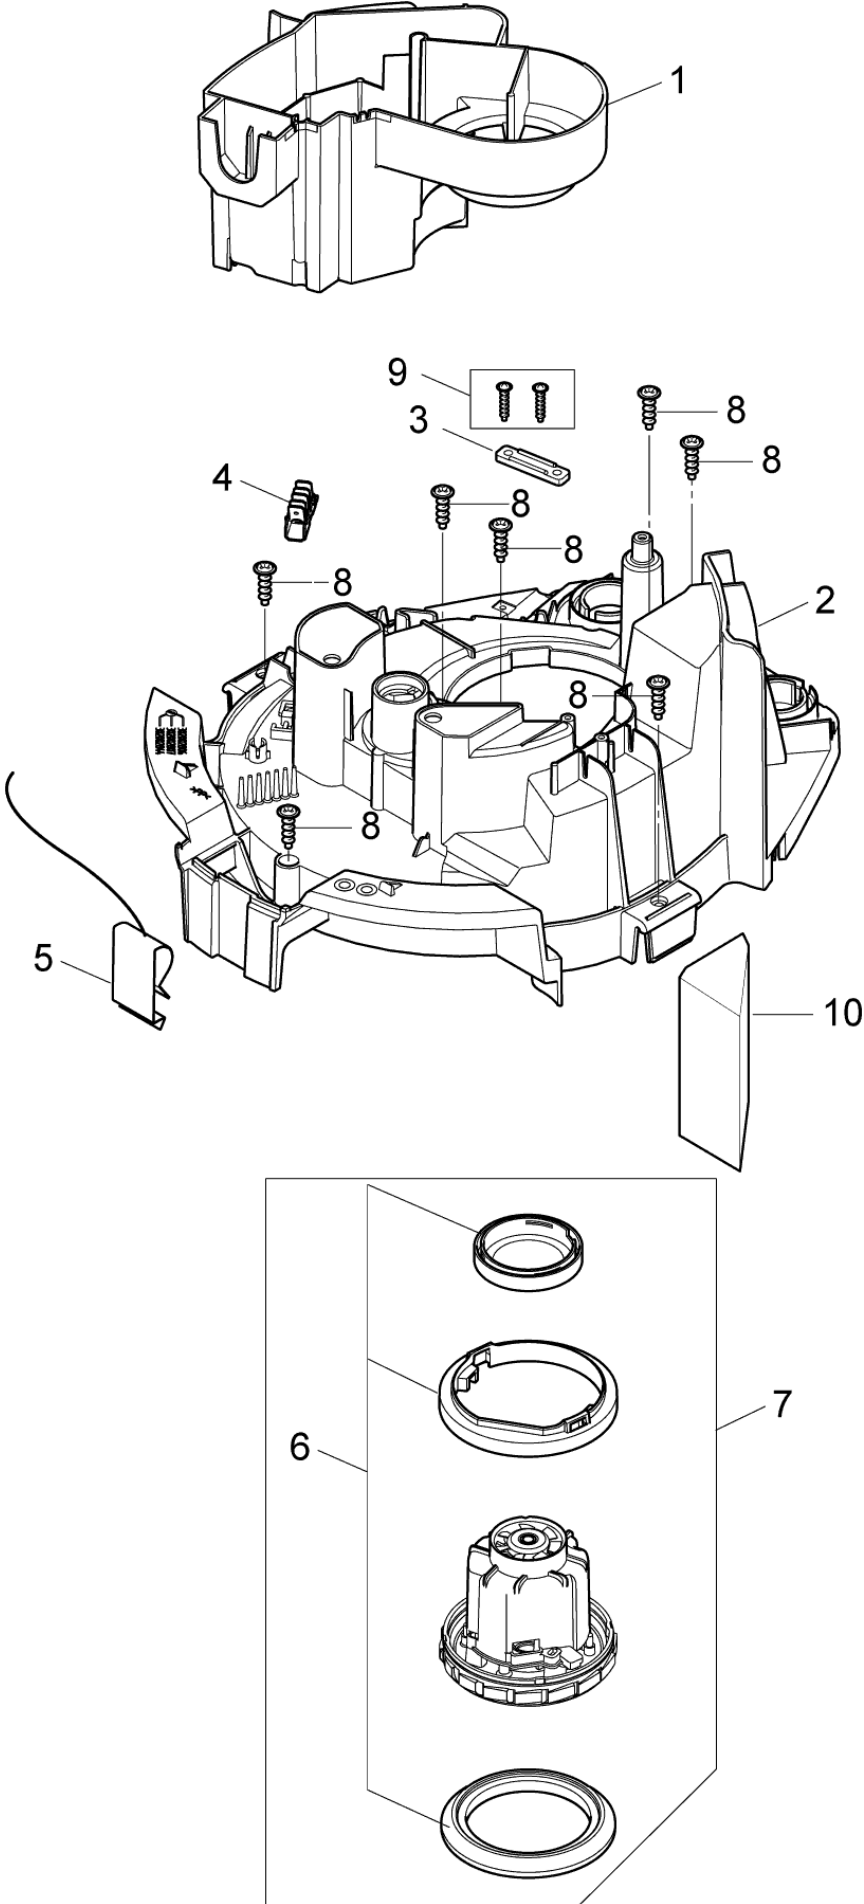

Motor Basic and Push Clean

ATTIX 50 PC, XC, EC, Clean Room

24-10-2012

StyMiste ID
ATTIX3005

12

Motor Basic and Push Clean

ATTIX 50 PC, XC, EC, Clean Room

24-10-2012

StyMiste ID
A11IX3005

13

Pos	Vare nr.	Ant	Beskrivelse
1	302004015	1	Airguide * See note
2	302004009	1	CLAMPINGPLATE PC
3	302004030	1	STRAP FOR CABLE
4	302004031	1	DISTRIBUTION STRIP 6-POL 16A
5	302004023	1	CONTACT SPRING
6	302003385	1	Paknings-Sæt
7	302003384	1	Turbine Kit, 1200W 230V
7	302003388	1	Turbine Kit 1000 120
7	302004006	1	Motor 1200W/100V Jp W.Gas Ket KET
8	302004029	1	Screw 5X18
9	302004032	1	SCREW 3.5X18
10	302004045	1	SOUND INSULATION OUTLET

* Note: During service or repair of vacuum head always change Airguide 302004015 and Cover for air circuit 107401051