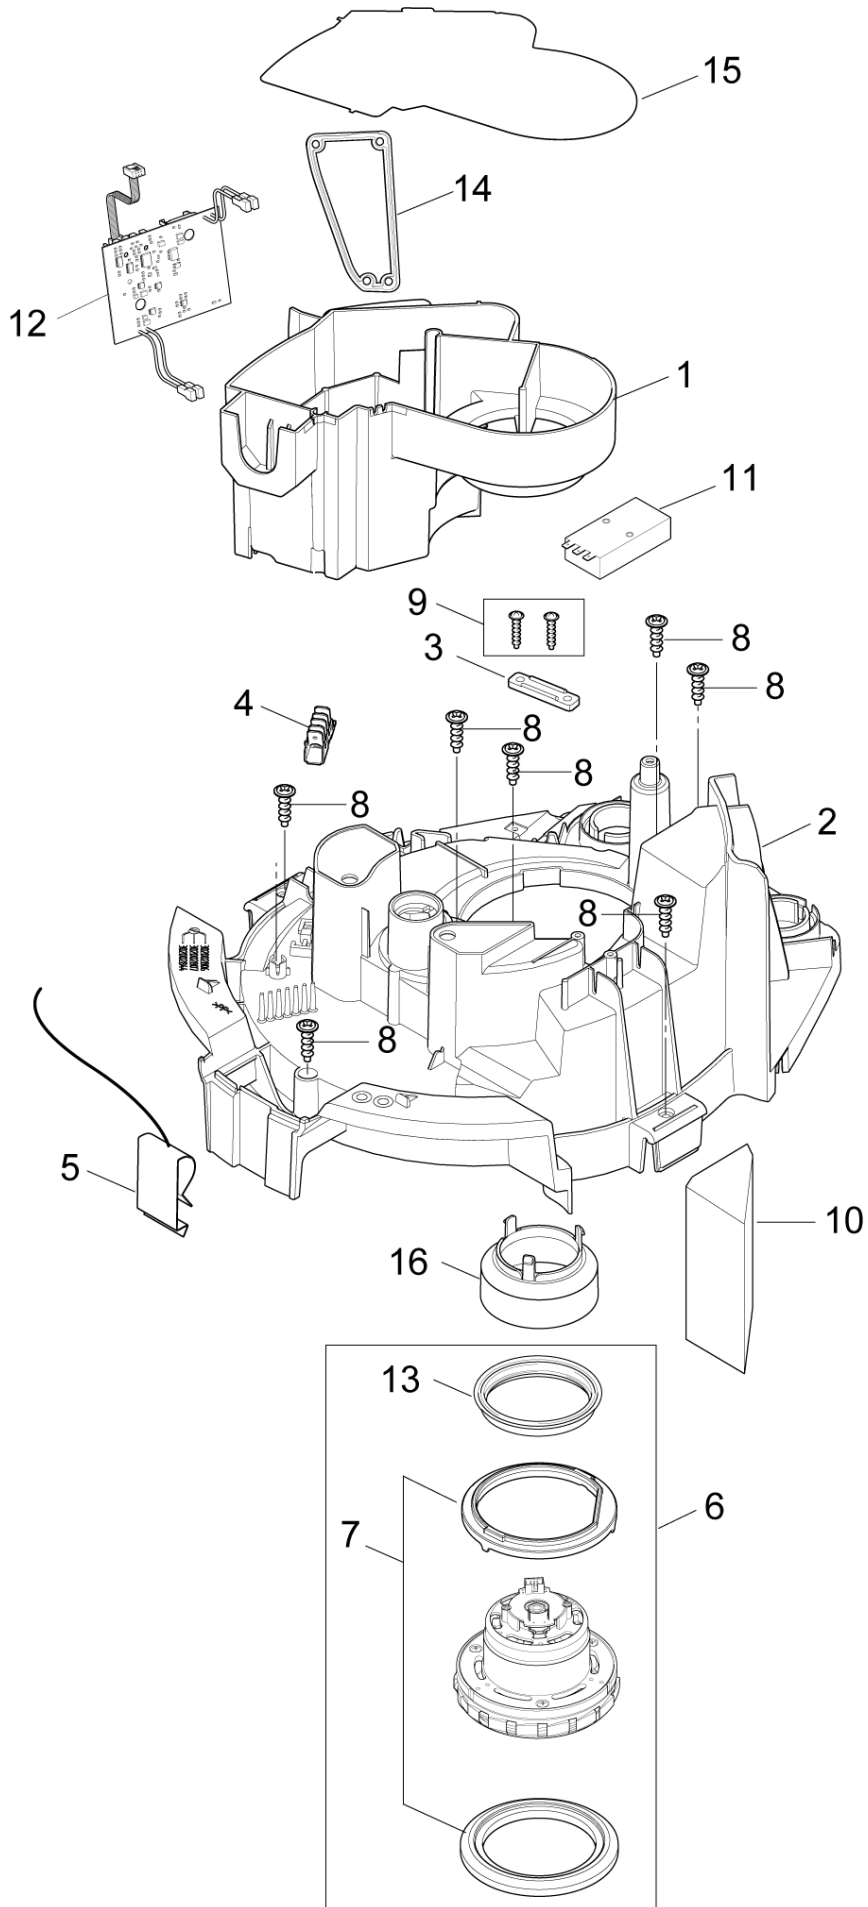

Motor EC and Clean Room

ATTIX 50 PC, XC, EC, Clean Room

24-10-2012

StyMiste ID
ATTIX5008

16

Motor EC and Clean Room

ATTIX 50 PC, XC, EC, Clean Room

24-10-2012

StyMiste ID
A111X5008

17

Pos	Vare nr.	Ant	Beskrivelse	
1	302004015	1	Airguide	* See note
2	302004009	1	CLAMPINGPLATE PC	
3	302004030	1	STRAP FOR CABLE	
4	302004031	1	DISTRIBUTION STRIP 6-POL 16A	
5	302004023	1	CONTACT SPRING	
6	107400042	1	MOTOR EC SET	
7	302003648	1	SEALING KIT R	
8	302004029	1	Screw 5X18	
9	302004032	1	SCREW 3.5X18	
10	302004045	1	SOUND INSULATION OUTLET	
11	107402619	1	SCREENING FILTER KIT	
12	107400044	1	Electronic EC motor kit	
13	47364	1	PACKING RING 108X86X18	
14	107401050	1	INNER SEALING ATTIX 30-40-50	EC and Clean Room
15	107401051	1	Cover For Air Circuit	Clean Room - * See note
16	107401936	1	HOOD FOR EC	

* Note: During service or repair of vacuum head always change Airguide 302004015 and Cover for air circuit 107401051