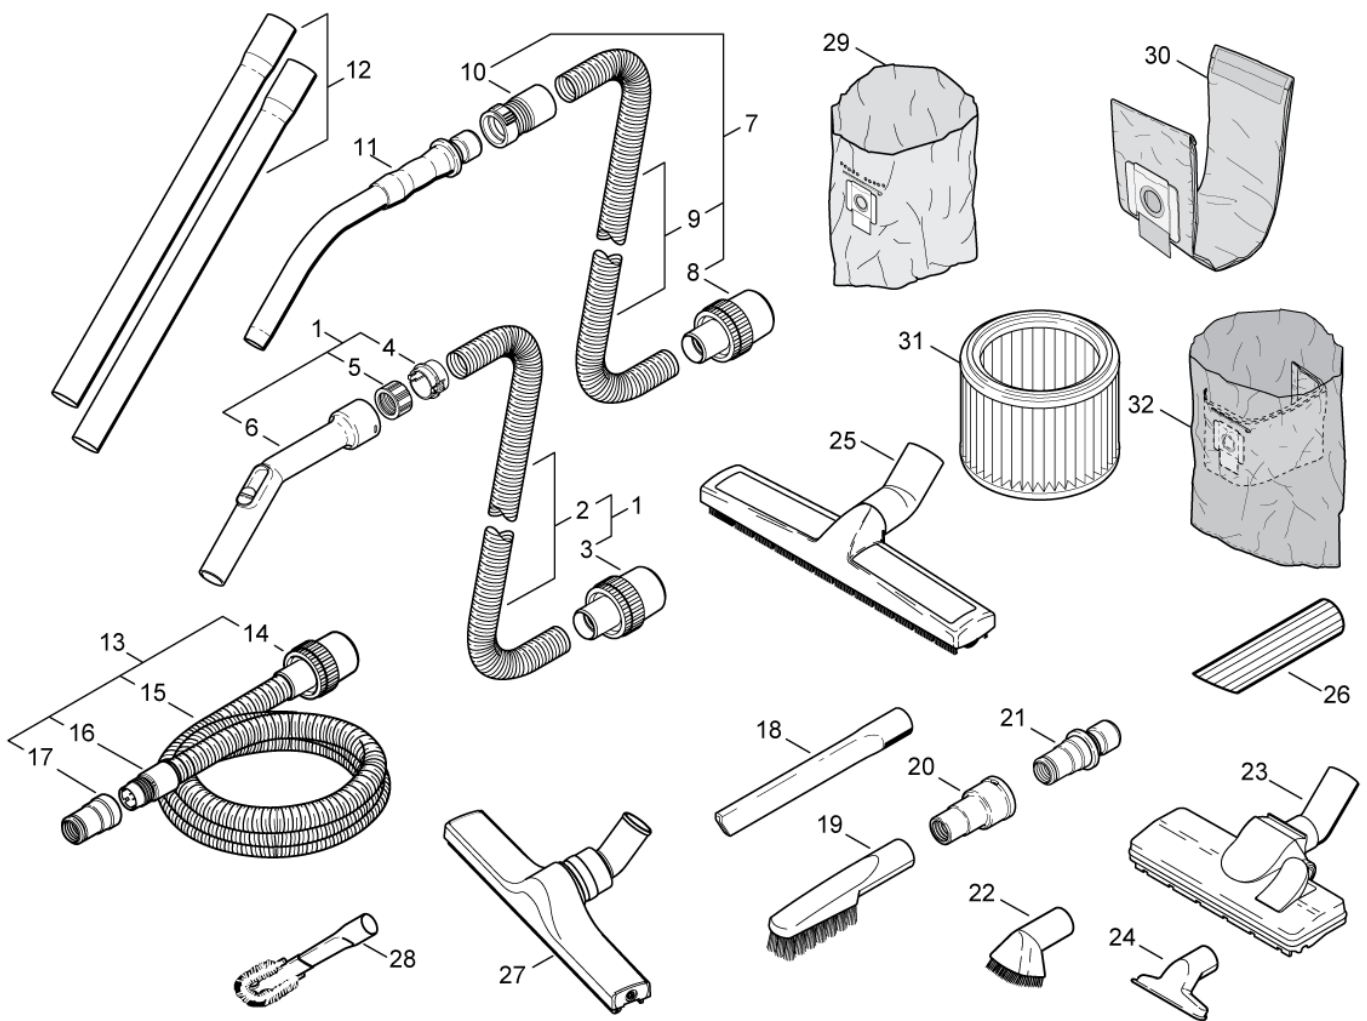

Default accessories

ATTIX 50 PC, XC, EC, Clean Room

24-10-2012

StyMiste ID
ATTIX5010

20

Default accessories

ATTIX 50 PC, XC, EC, Clean Room

24-10-2012

StyMiste ID
A111X5010

21

Pos	Vare nr.	Ant	Beskrivelse	
1	302000473	1	Sugeslange M Håndtag	
2	14240	1	Slange Univ. Ø32 P/Mtr P/Meter P/METER	
3	15103	1	Slangemuffe F. Støv sug Ø32	
4	61154	1	Ring	
5	302000476	1	Bøsning	
6	60911	1	Rørbøjning F. Aero	
7	46948	1	Sugeslange 3M Ø36	
8	15102	1	Muffe F. Suger Ø36	
9	11985	1	Sugeslange Ø 36 Pr Mtr	
10	46690	1	Muffe F. Rør Universal Ø36	
11	302000528	1	Rørbøjning Krom Ø36	
12	107400032	1	Forlængerrør Alu. Ø36 2X500 mm	
12	15546	1	Forlængerrør RF, 2 Stk, Ø36 500mm 500MM	
12	302000529	1	Sugerør Ø36 Crom	
13	15325	1	Sugeslange for gulv værktøj 3,5m Ø27	
14	15369	1	Slangemuffe Antistat Ø27	
15	15326	1	Sugeslange Ant. Ø27 Pr.M	
16	63509	1	Gevindstykke	
17	107404520	1	Adapter Ø27/36	
18	6084	1	Fugemundstykke, Plast 300mm Ø36	
19	6086	1	Rundbørste, Plast 230mm Ø36	
20	60916	1	Adaptor F. Værktøj	
21	302000535	1	Adaptor F. Værktøj	
22	5146	1	Rundbørste 70mm Ø36	
23	302000477	1	Kombimundstykke Ø36 260Mm	
24	14295	1	Polstermundstykke M/Børst Ø36 115Mm Ø36 115MM	
25	60356	1	Universalmundstk. Plast 360mm Ø36	
26	5067	1	Fugemundstykke, Gummi rund Ø36	
27	302003666	1	Gulvmundstykke, 400Mm Ø36	
27	302003796	1	Ekstra Børsteliste (2Stk)	For floor nozzle 302003666
27	302003797	1	Ekstra Gummilæber (2Stk)	For floor nozzle 302003666
28	5144	1	Radiatorbørste Ø36	
29	302000728	1	Plastpose, Åben 5 stk	
30	302004004	1	Fleece Filterposer, 5 Stk	
31	302000490	1	Filterelement PUR M-klasse	
50	107400453	1	Filter For Motor Cooling	See link
50	302000490	1	Filterelement PUR M-klasse	See link
50	302002842	1	Kassette-Filter Pet 2 Stk	See link
50	302003717	1	Udblæsnings Adapter Sæt	See link
50	302003721	1	Filter	See link