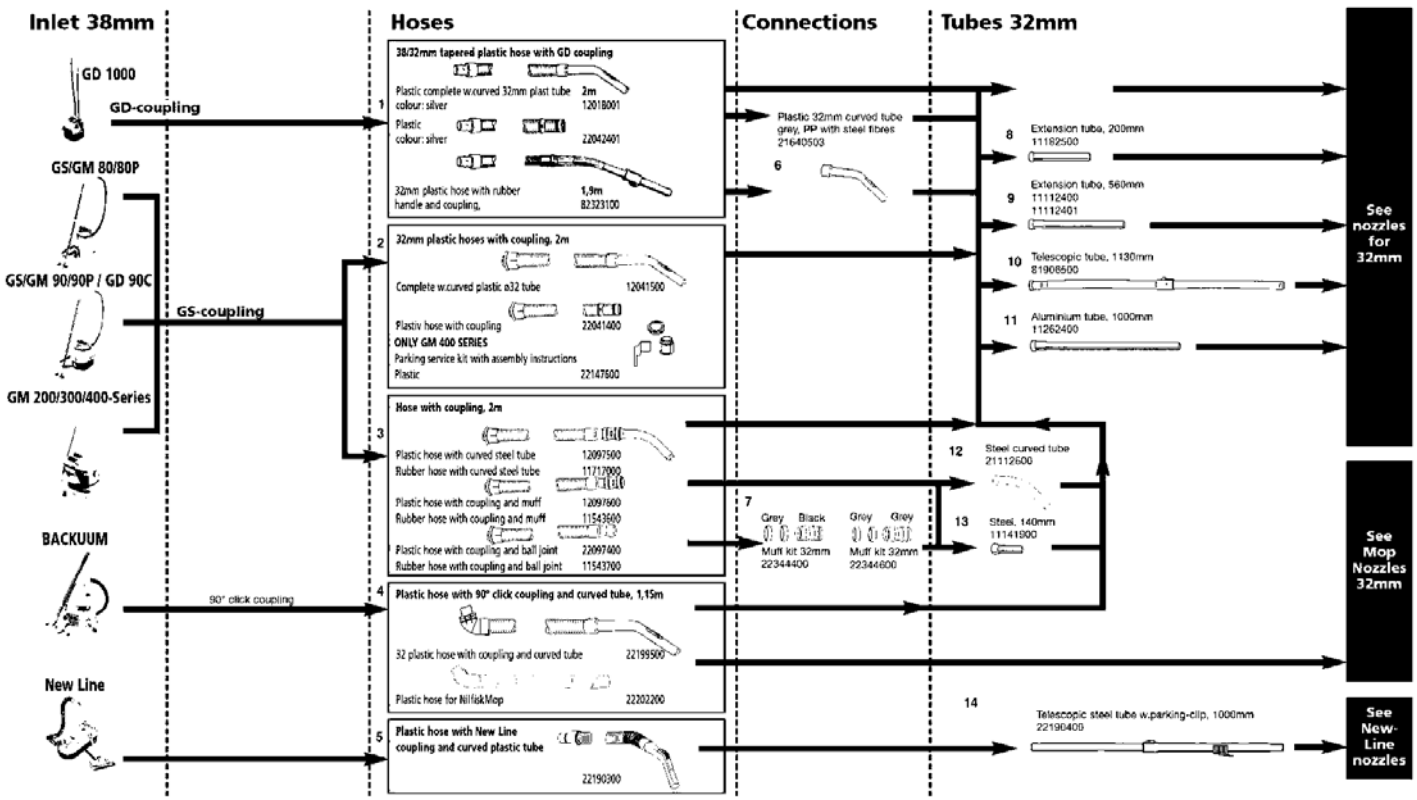

Inlet coupling and hoses 38-32 mm

Backuum

19-12-2012

StyMiste ID
97700HP14

5

Inlet coupling and hoses 38-32 mm

Backuum

19-12-2012

StyMiste ID
97700HP14

6

Pos	Vare nr.	Ant	Beskrivelse
4	22199500	1	Slange 38-32Mm Backuum
4	22202200	1	Slange Nilfiskmop 1,15M
6	21640503	1	Rør, Buet 32Mm GD1000
8	11182500	1	Forlængerrør 200 Mm
9	11112401	1	Rør, Stål 32Mm L.560Mm
9	11112401	1	Rør, Stål 32Mm L.560Mm
10	81906500	1	Rør, Teleskop 32Mm Stål
11	11262400	1	Rør, 1 M Aluminium