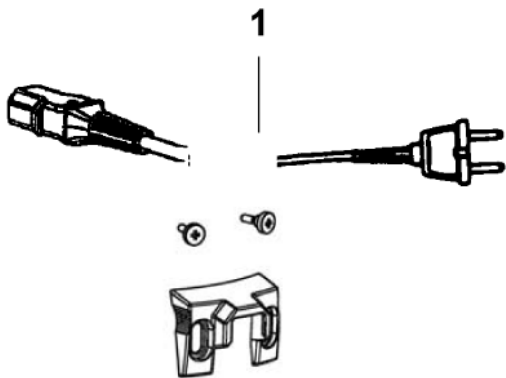

# Cords consumer

GS/GM 80 consumer + GM 80C

24-01-2013

StyMiste ID

A0337

7

Cord with plug/socket for bracket, item10 , for GM 80-90 series			
	Voltage	Plug type	
EU	250		
UK	250		
AUS/NZ	250		
CH	250		
USA/CAN	120		