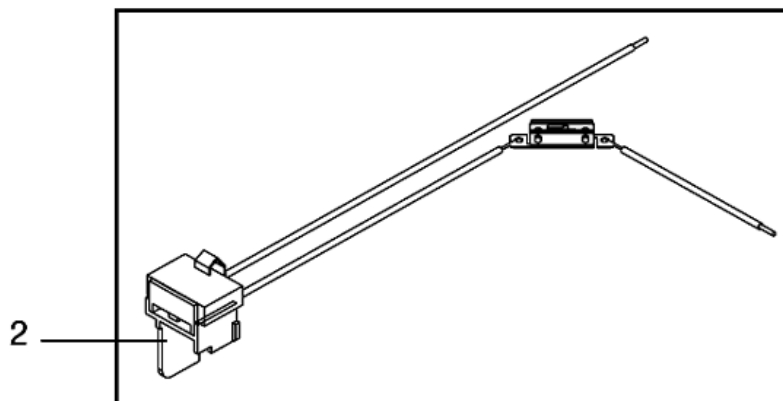

MOTOR- OG MOTORTILSLUTNING, ALLE MODE

GS/GM 80 consumer + GM 80C

24-01-2013

StyMiste ID A0335

5

MOTOR- OG MOTORTILSLUTNING, ALLE MODE

A0335

GS/GM 80 consumer + GM 80C

24-01-2013

StyMiste ID

6

Pos	Vare nr.	Ant	Beskrivelse
1	12125001	1	Motor F.Udskift.
1	12125002	1	Motor 220-240V 800W
1	12125003	1	Motor F.Udskift. 110/120V
1	12125005	1	Motor, Gmpj/Gmp
2	22130500	1	Termorelæ, Gmp Motor
2	22130501	1	INTERNAL WIRE AND CAPACITOR
3	22131100	1	Afbryder, 1-Polet
4	22131200	1	Afbryder, 2-Polet GDs1010
10	107401268	1	MOTOR KIT FOR AMATEK
10	22231100	1	Ophæng, Motor Gd1000
11	22365300	1	Lyddæmpnings sæt Med Pakn.
12	22399800	1	GASKET FOR INLET for old motor type outph. 2001