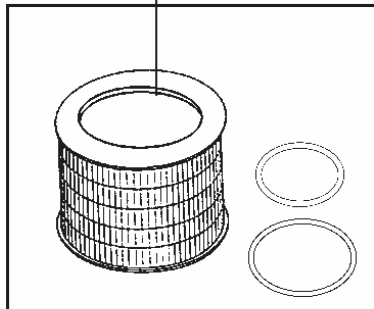

Exhaust filter and accessories

GS/GM 80 consumer + GM 80C

24-01-2013

StyMiste ID

A0339

9

1

4

4A

2

3

9

5

HEPA

6

10

HEPA

7