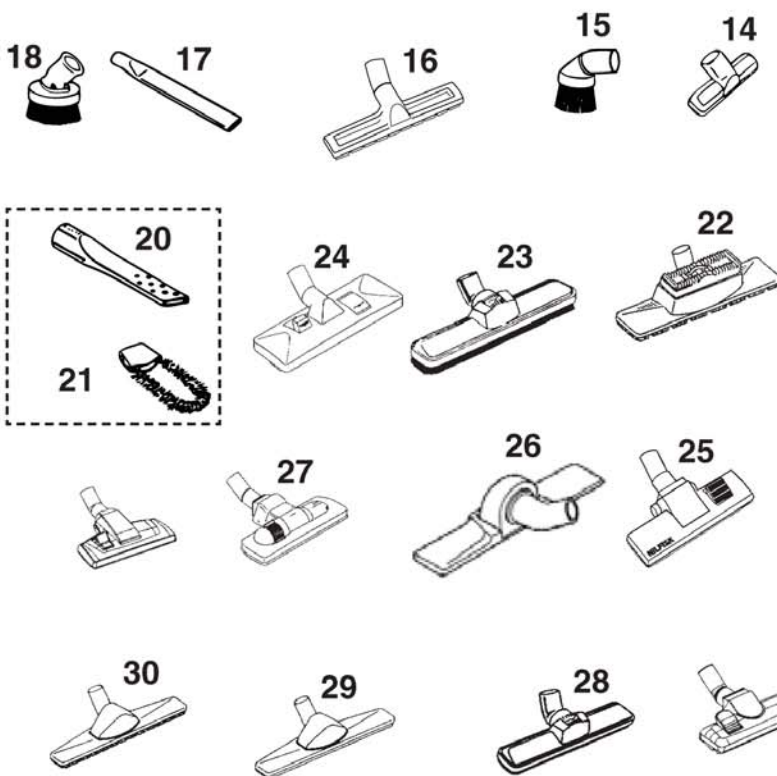

DYSER 32 MM

GS/GM 80 consumer + GM 80C

24-01-2013

StyMiste ID
A03317

17

See hose connection diagram for 38mm hoses

32

See hose connection diagram for Tapered 38/32mm and 32mm

Brushes & nozzles