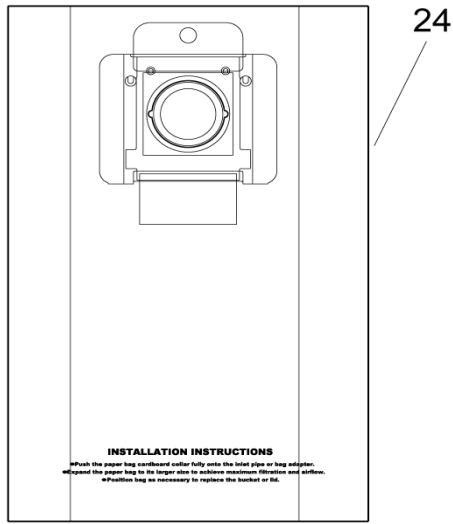

SOPRA 260/Gold SOPRA 260RRC/Gold RRC

Nilfisk DIY 100/160/260/260RRC

20-10-2010

Part List ID

SOPRA06

7

INSTALLATION INSTRUCTIONS

SOPRA 260/Gold SOPRA 260RRC/Gold RRC

Nilfisk DIY 100/160/260/260RRC

20-10-2010

Part List ID
SOPRA06

8

Pos	Part no.	Qty	Description	EAN
1	140 8510 670	1	COVER MOTOR NILF GOLD/SOPRA260	7319519672
1	140 8510 680	1	COVER MOTOR NILF GOLD UK	7319519672
1	140 8510 690	1	COVER MOTOR NILF GOLD RRC	7319519672
1	140 8510 720	1	COVER MOTOR NILF CV30I CA	7319519672
2	140 8521 000	1	NOISE TRAP	7319519635
3	140 9214 040	1	SCREW PTK TORX 40X14 MM FZB	7319519418
4	82258200	1	DAMPER	7319519614
5	82320600	1	ADAPTOR F. FAN UNIT	7319519614
6	140 8624 620	1	FAN UNIT KIT 1600 WATT	7319519660
7	140 8523 000	1	GASKET MOTOR	7319519634
8	140 8501 110	1	CHASSIS GOLD	7319519672
9	140 8514 500	1	BAG FILTER	7319519650
10	140 7205 510	1	TRIGGER WD	7319519650
11	140 7204 520	1	INLET GWD 300-SERIES BLACK	7319519647
12	140 8502 070	1	CONTAINER CV NILFISK	7319519672
13	140 8503 510	1	HANDLE NILFISK CV 20/30I	7319519650
14	147 1427 510	1	BRACKET WALL CV	7319519670
15	140 7779 010	1	VACUUM VALVE CPL.	7319519642
16	140 9214 220	1	SCREW PT K30X16 FZB	7319519602
17	42000254	1	90 DEGREE SHORT ELBOW	5715492041
18	140 6799 010	1	GASKET L 660	7319519640
19	140 7040 080	1	WIRE CPL. 4.8X0.8 L 290	7319519405
1A	147 0794 000	1	ANTENNA	7319519651
20	140 5681 000	1	HOSE	7319519389
21	140 8049 510	1	CONNECTOR CV G2	7319519645
22	140 8543 510	1	HOSE CPL. CV G2	7319519650
23	107401157	1	DUST BAGS FOR CV LARGE	5715492044
24	140 7765 050	1	DUST BAGS 3-PACK.	7319519618