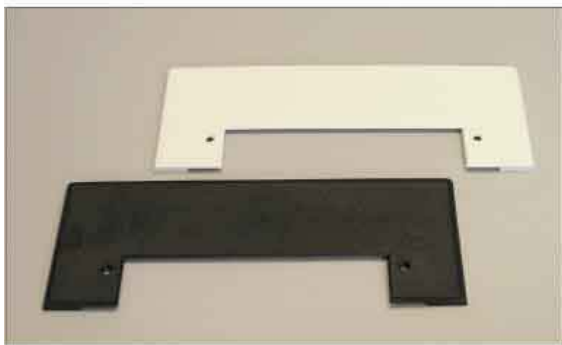

VacPan and covers

Nilfisk DIY 100/160/260/260RRC

20-10-2010

Part List ID SOPRA28

19

1

2

3

4

5

6

7

8

9

10