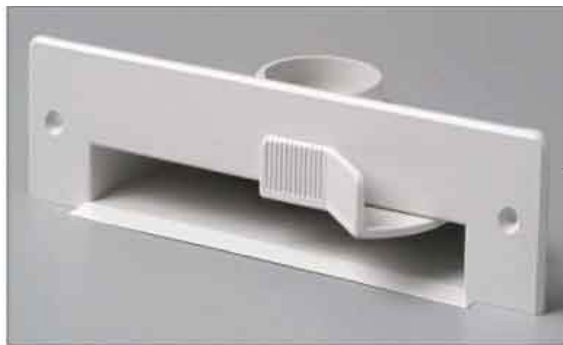

VacPan and covers

Nilfisk DIY 100/160/260/260RRC

20-10-2010

Part List ID SOPRA28

19

1

2

3