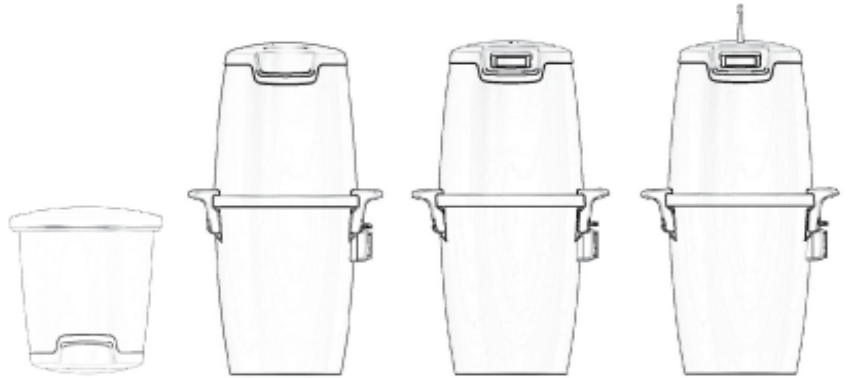

Nilfisk DIY 100/160/260/260RRC

Model:

DIY 100 Manual
DIY 100 ON/OFF
DIY 160 Manual
DIY 160 ON/OFF
DIY 260 Manual
DIY 260 ON/OFF
DIY 260 RRC

Part List US-English

20-10-2010

Table of Contents

Nilfisk DIY 100/160/260/260RRC