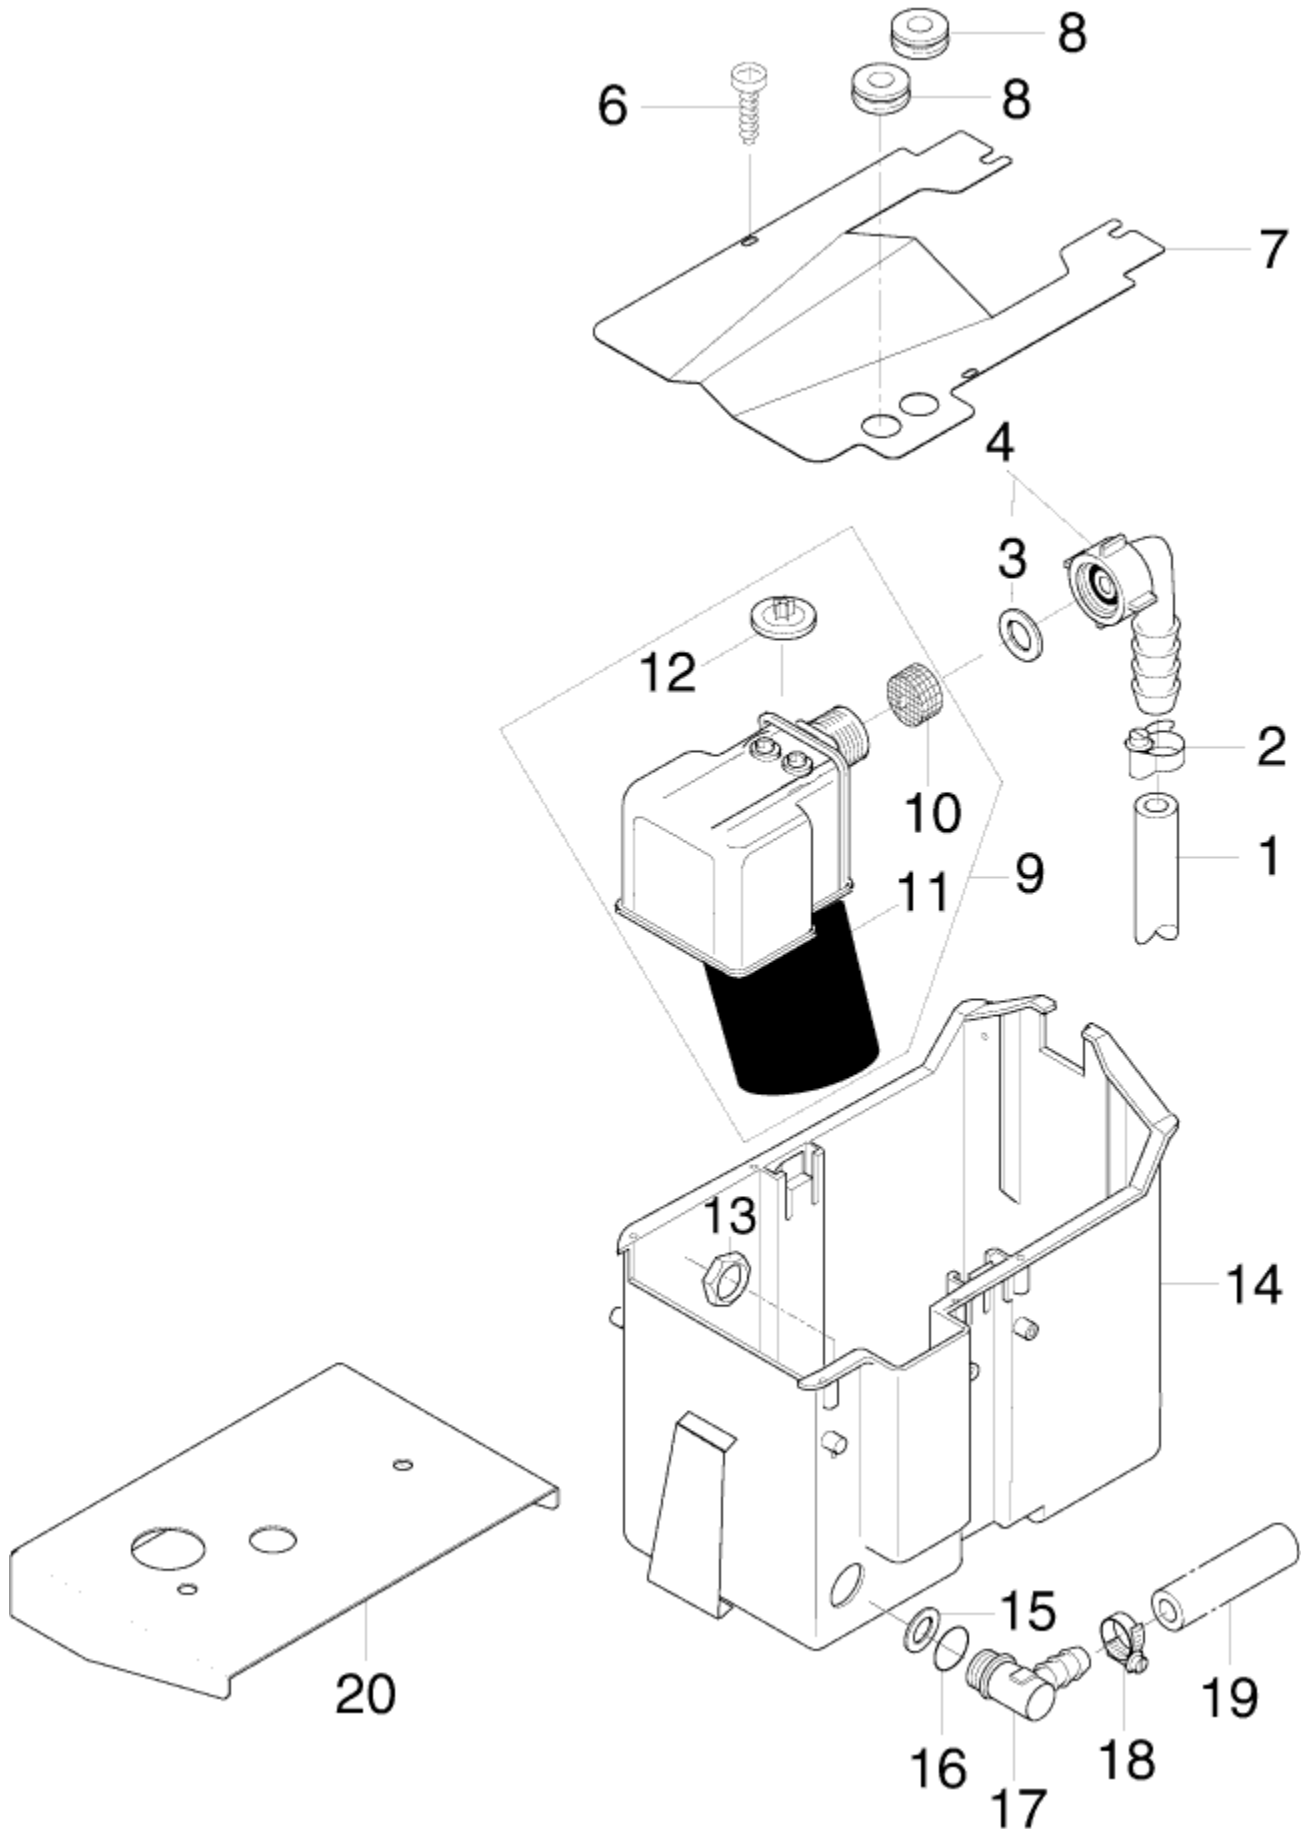

Water tank

ALPHA BOOSTER 5

23-11-2013

StyMiste ID
ALPHAB22

21

Water tank

ALPHA BOOSTER 5

23-11-2013

StyMiste ID
ALPHA022

22

Pos	Vare nr.	Ant	Beskrivelse
1	5206230	1	Slange
2	1810191	4	Spændebånd 13-27 A4 (SS)
3	15587	1	Pakning
4	5613	1	Slangestuds
6	16860	2	Skrue 4x12
7	107302155	1	Låg
8	5172	1	RUBBER BUSH
9	63349	1	Svømmerventil
10	34218	1	Filter For Float Valve Ku
11	62877	1	Svømmer
12	62878	1	Gummimenbran
13	101609356	1	NUT 1/2IN
14	107305053	1	Water Break Tank
15	3449	1	Pakning
16	3004310	1	O-Ring
17	3448	1	Studs
18	1810191	2	Spændebånd 13-27 A4 (SS)
19	5206230	1	Slange
20	107305045	1	SHELF FOR WATER TANK