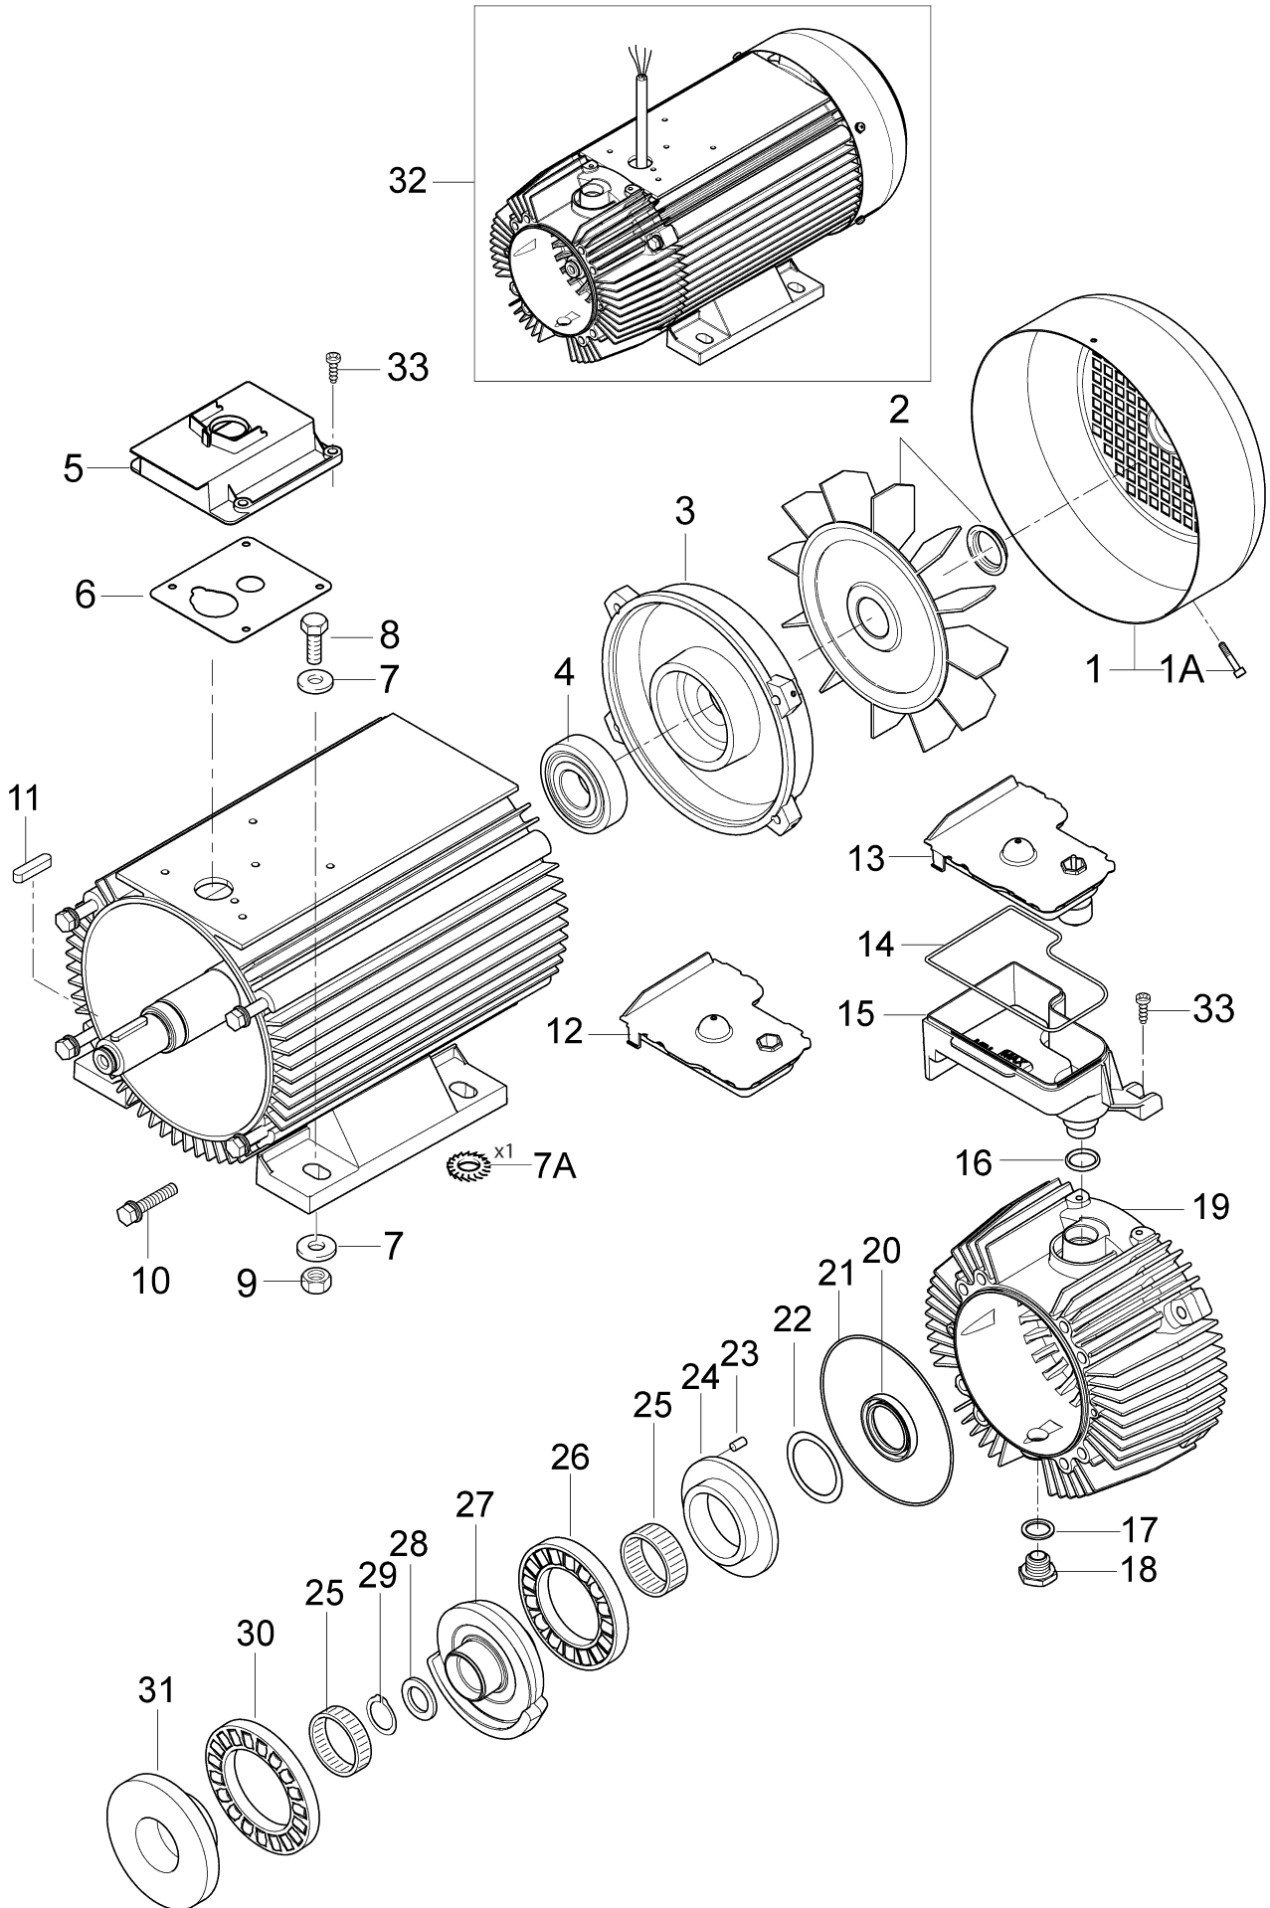

MOTOR

POSEIDON 6 FA

04-02-2014

StyMiste ID
POS610

11

MOTOR

POSEIDON 6 FA

04-02-2014

StyMiste ID
POSE610

12

Pos	Vare nr.	Ant	Beskrivelse	
0	5218433	1	Pump Oil Iso 150 1 L.	
1	107144126	1	FAN COVER RF	
2	107144125	1	FAN W LOCK RING RF	
3	31000148	1	Rear Bearing Cover Rf	
4	31000149	1	Leje, Rf	
5	107140876	1	COVER FOR E-BOX ON MOTOR	
6	107140875	1	SEALING BETWEEN E-BOX AND MPU	
7	2767	7	Pakning 10,5X2	
8	8927	4	HEXAGON HEAD CAP SCREW M10X35 ISO 4017	
9	1800465	4	Møtrik M10	
9	1802966	4	Nut Hex M10 A2 DIN 934	Food
10	6863	4	SCREW M8X35	
11	107140880	1	KEY 6X6X32 A DIN 6885	
12	107140877	1	OIL CONTAINER TOP	
13	107140883	1	OIL CONTAINER TOP W/LEVEL SENSOR	
14	107140878	1	SEALING TAPE D4 YARD-WAR/CELLULAR RUBBER	
15	107140879	1	OIL CONTAINER BOTTOM	
16	107140882	1	O-RING 15.0 X 3.0 SMS 1586 NBR70	
17	106408208	1	COPPER SEALING 17X25X1.5	
18	6150400	1	Bundprop	
19	101118067	1	FRONT BEARING COVER CPL.	
1A	31000488	1	SCREW M5X8 CYLINDER HEAD PH NOTCH RF	
1A	31000489	1	SCREW 3X9.5 MUSHROOM HEAD EME	
20	3001146	1	Olietætningsring	
21	106408215	1	O-RING 126.71 X 1.78 NBR 72	
22	6100995	1	Skive	
23	6100996	1	Styrestift	
24	107120703	1	Lejeskive	
25	3200656	2	Nåleleje Ina K 40X46X17	
26	3200615	1	Rulleleje	
27	106408210	1	WOBBLE DISC POLISHED 4.3DEG	6-52 FA 220-240/1/60 USA, 6-64 FA 220-230/440-460/
27	106408211	1	WOBBLE DISC POLISHED 5.05DEG	6-64, 6-73 US, (6-65 EXPT)
27	106408212	1	WOBBLE DISC POLISHED 5.8DEG	6-65
27	106408213	1	WOBBLE DISC POLISHED 7.05DEG	6-61, 6-79
28	106408204	1	WASHER D32 x D20.1 x 3 STEEL	
29	1802057	1	Circlip external 20x1.2 Spring steel, bl	
30	106408206	1	CYL. ROLLER BEARING K81 212-TV AX. D11	
31	106408207	1	BEARING TRACK THRUST	
32	106408200	1	MOTOR 6.8KW. 3X230/400-220/440	6-65 FA 230/400/3/50
32	106408201	1	MOTOR 5.2KW. 1X230	6-52 FA 220-240/1/60 USA
32	106408202	1	MOTOR 7.5KW. 3X230/400-220/440	6-64 FA 400/3/50-60, 6-73 FA 220/400/3/60, 6-79 F
32	106408203	1	MOTOR 4.5KW. 3X230/400-220/440	6-61 FA 400/3/50 EU
33	107140881	6	SCREW M5X12 DIN 7985 TORX