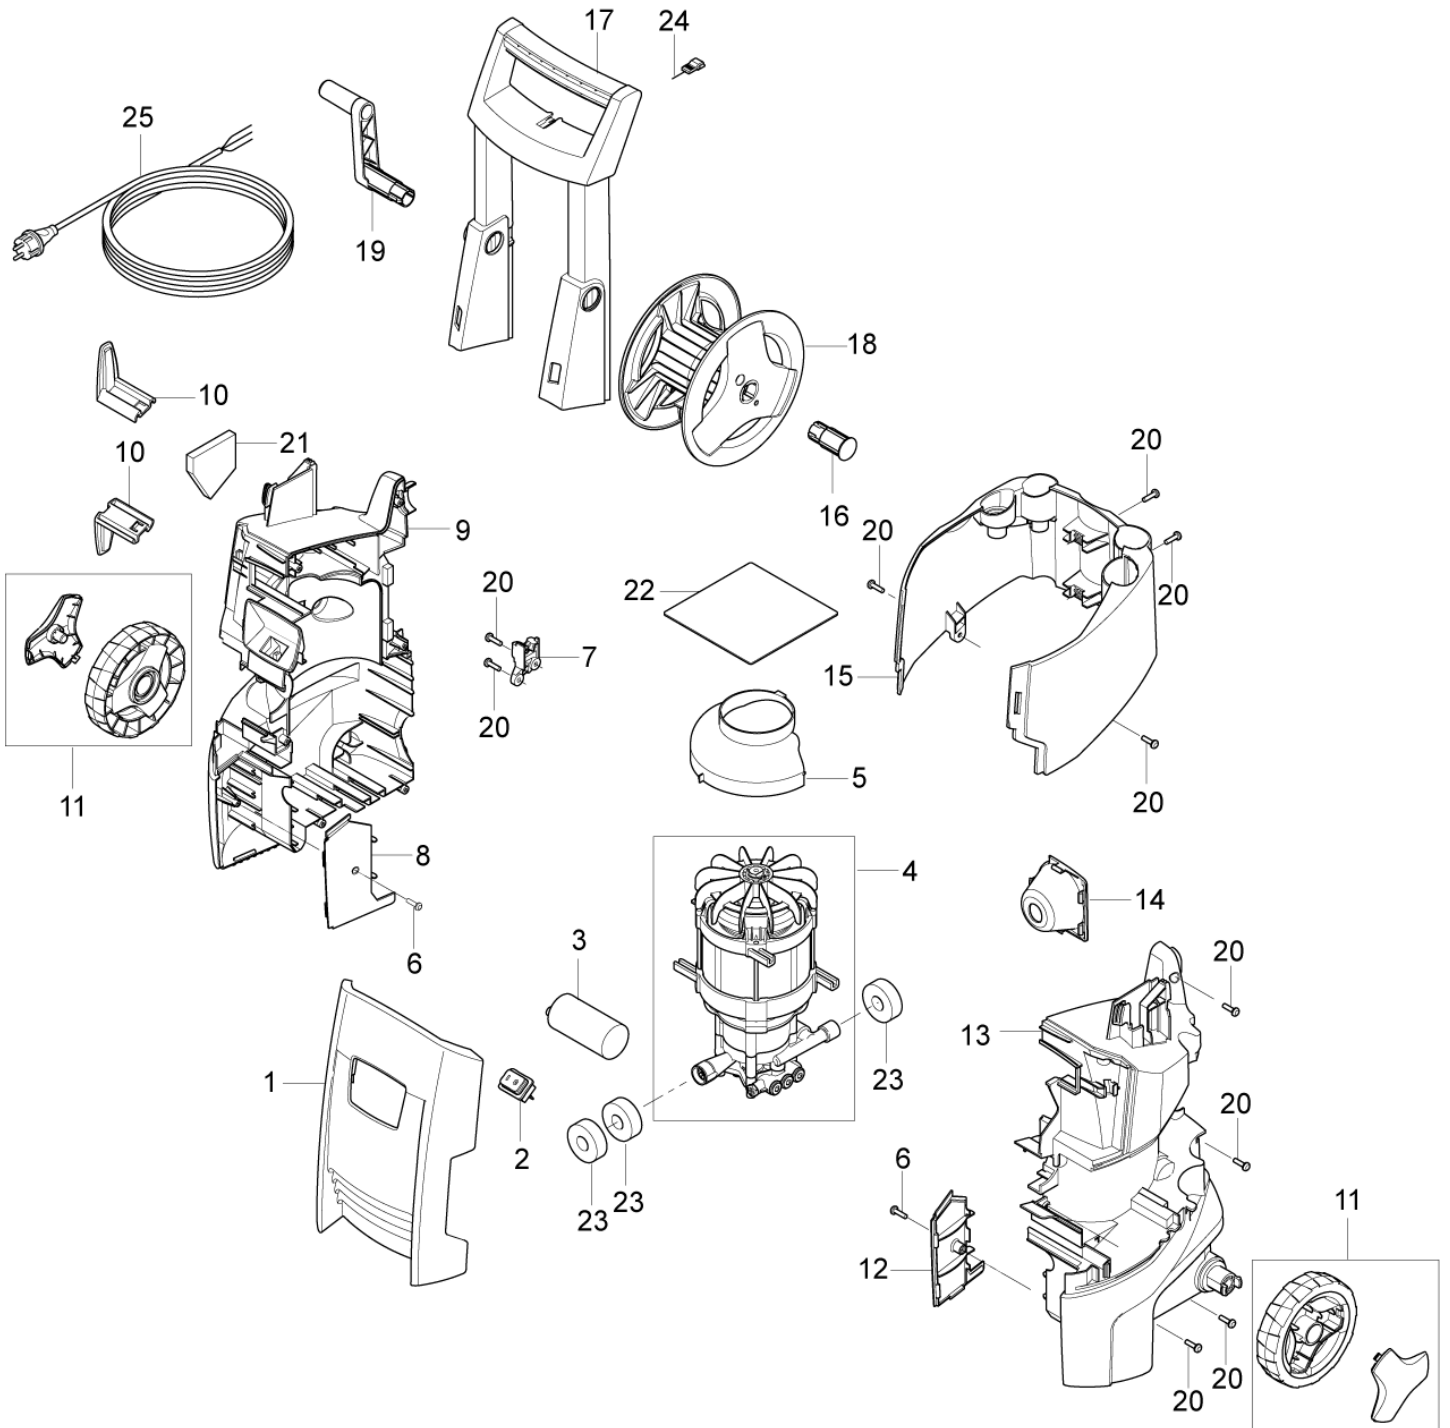

# Table of Contents

C120.5

<b>Overview</b>	<b>3</b>
<b>Motor punp unit</b>	<b>5</b>
<b>Default accessories</b>	<b>7</b>

# Overview

C120.5

01-06-2011

Part List ID

C120502

4

Pos	Part no.	Qty	Description	EAN
0	128500004	1	BOX 10PCS C120.5	5703887108
0	128500282	1	PATIO TOP BOX C120.5 10PCS	5703887113
01	127440094	1	FRONT COVER BLUE C120.5	5703887108
02	127440198	1	MAIN SWITCH	5703887108
03	127440181	1	CAPACITOR 25UF 500V FOR 230V	5703887108
03	127440197	1	CAPACITOR 30UF 500V FOR 230V	5703887108
04		1	USE LINK	Motor pump unit
05	127440055	1	FAN COVER	5703887107
06	127440056	2	PLASTIC SCREW M4X16	5703887108
07	127440095	1	CABLE RELIEF BLACK	5703887108
08	127440096	1	RIGHT LEG COVER BLACK C120.5	5703887108
09	127440097	1	RIGHT CHASSIS C120.5	5703887108
10	127440060	2	POWER CABLE HOOKS	5703887107
11	127440098	2	WHEEL KIT BLUE CAP	5703887108
12	127440099	1	LEFT LEG COVER BLACK C120.5	5703887108
13	127440100	1	LEFT CHASSIS BLACK	5703887108
14	127440185	1	OUTLET COVER BLACK	5703887108
15	127440065	1	REAR COVER BLACK	5703887107
16	127440184	1	PLUG FOR HOSE HOOK BLACK	5703887108
17	127440067	1	HANDLE	5703887107
18	127440240	1	HOSE REEL	5703887108
19	127440239	1	HOSE REEL HANDLE	5703887108
20	101814782	12	SCREW K50X18 WN 1451 TORX 20	4005337170
21	127440192	1	CAP CONNECTOR MOTOR	5703887108
22	127440191	1	PLATE TOP INDUCTION	5703887108
23	127440190	3	FOAM WATER PROOF	5703887108
24	127440205	1	CLEANING TOOL BLACK	5703887103
25	128500020	1	POWER CABLE INDUCTION EU	5703887108
25	128500021	1	POWER CABLE INDUCTION GB/UK	5703887108
25	128500022	1	POWER CABLE INDUCTION AUS NZ	5703887108
25	128500023	1	POWER CABLE INDUCTION HK/ZA	5703887108
25	128500026	1	POWER CABLE INDUCTION JP/TW	5703887108
25	128500027	1	POWER CABLE INDUCTION CH	5703887108
26	128500036	1	CHASSIS BLOCK U L KIT	5703887109