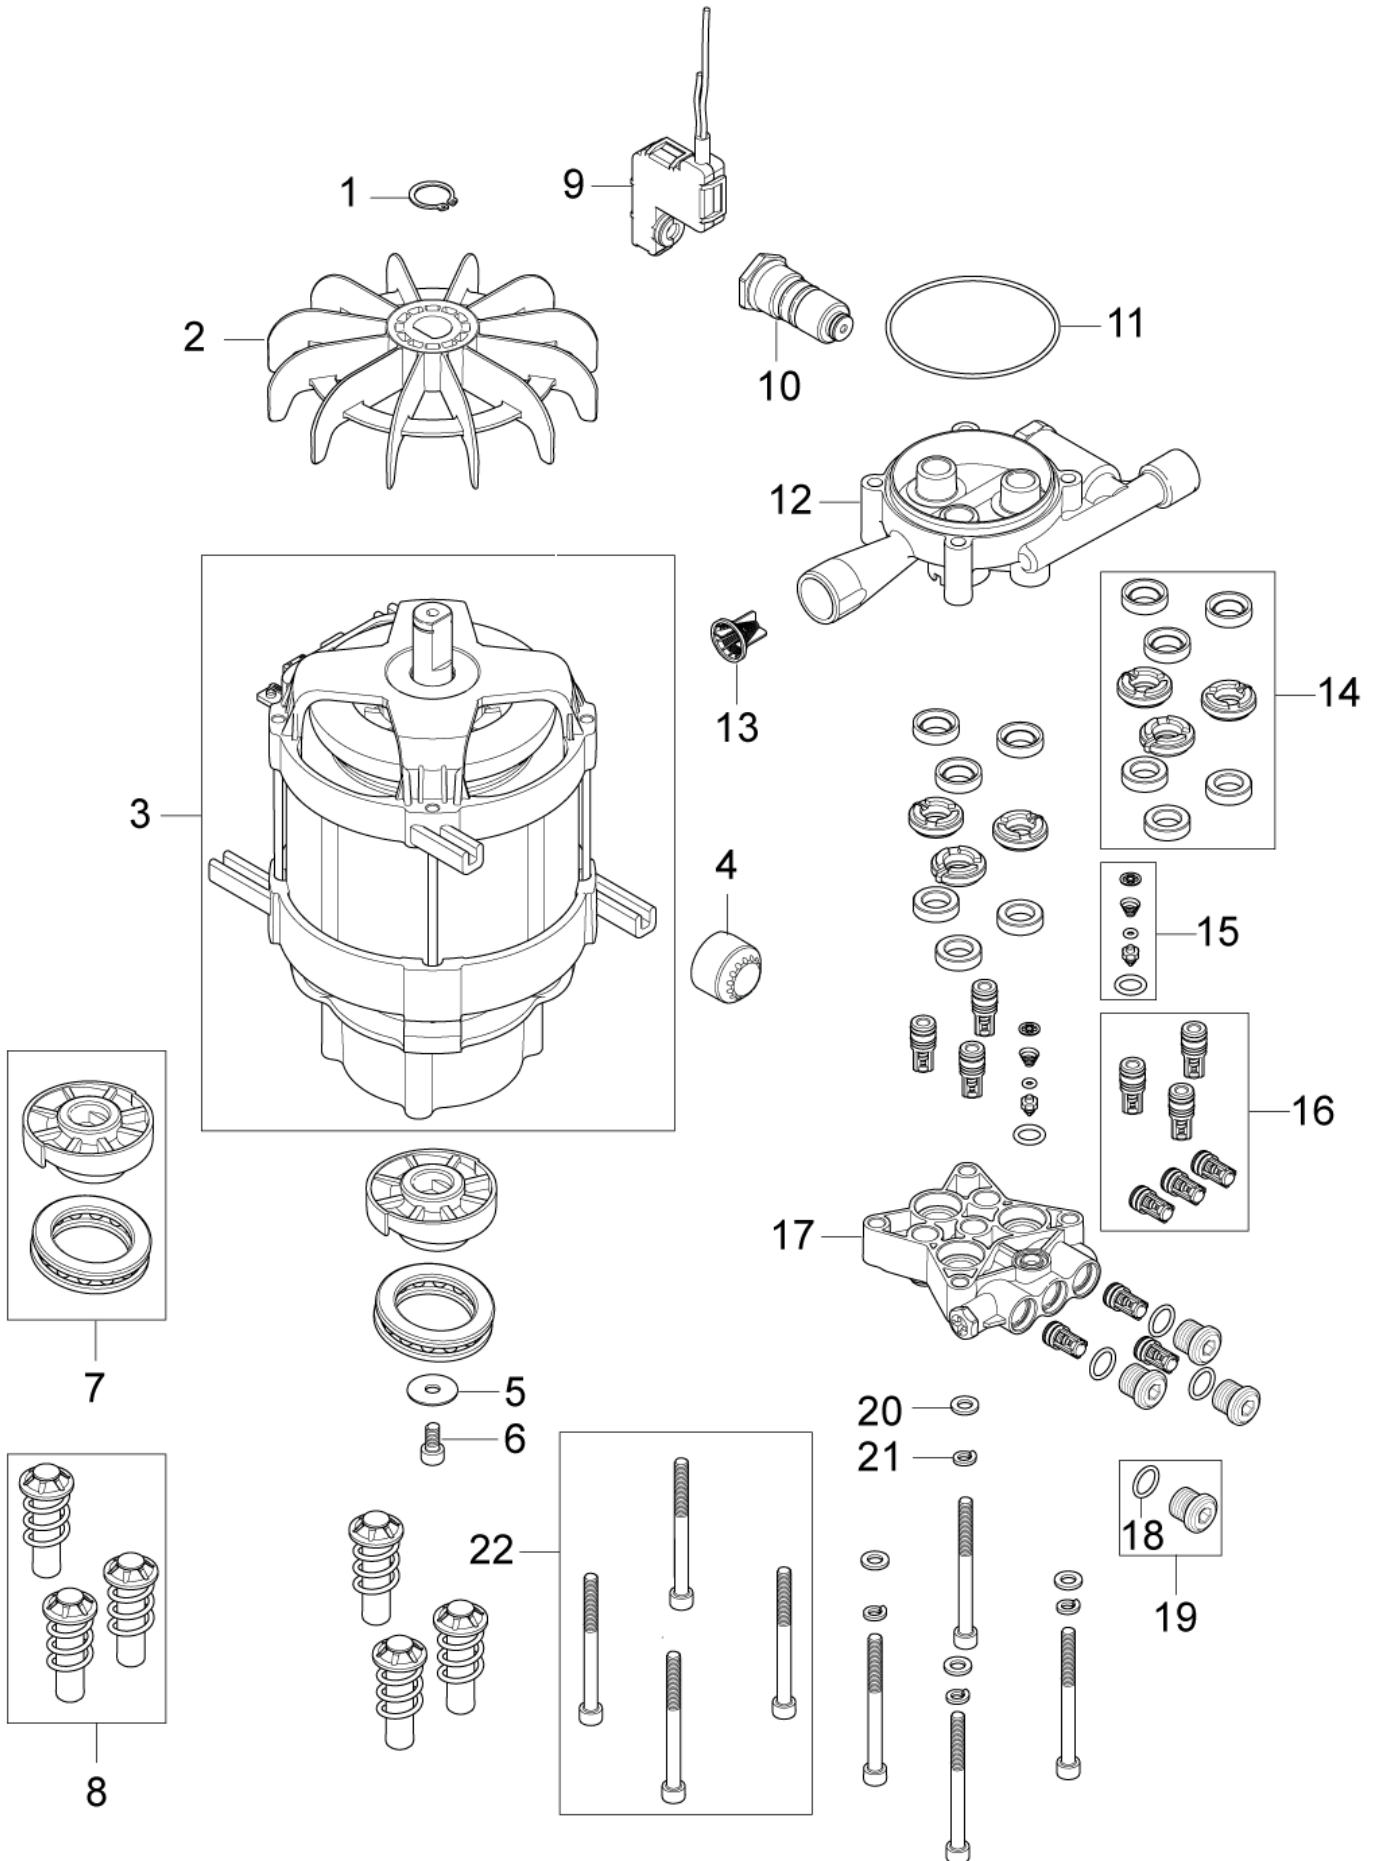

Motor pump unit

C120.5

01-06-2011

Part List ID
C120506

5

Motor pump unit

C120.5

01-06-2011

Part List ID

C120506

6

Pos	Part no.	Qty	Description	EAN
01	127440189	1	LOCK FOR FAN	5703887108
02	127500040	1	NEW FAN	5703887104
03	127440070	1	INDUCTION MOTOR 1400/1500W	5703887107
03	127440179	1	INDUCTION MOTOR 2100W	5703887108
04	6524050	4	RACK FOR MOTOR	5701715261
05	127130066	1	WASHER D22XD6.4X1.5	5703887102
06	4818	1	CYLINDER SCREW M6X20 ISO 4762 ST 8.8/ZN	4005337048
07	127440073	1	9.4DEG. WOBBLE DISC KIT	240V 50Hz 2,1kW 5703887107
07	127440074	1	7.0DEG. WOBBLE DISC KIT	120V 60Hz 1,4kW - 230-240V 50Hz 1,7kW 5703887107
07	127440180	1	10.1DEG. WOBBLE DISC KIT	230V 50Hz 2,1kW 5703887108
07	127440248	1	8.1DEG. WOBBLE DISC KIT	220V 60Hz 1,8kW - 230-240V 50Hz 1,8kW 5703887108
08	127440075	1	DIA.12 PUMP PISTON KIT	5703887107
09	127440076	1	MICRO SWITCH BOX KIT FOR MOTOR	5703887107
10	127440077	1	START STOP SYSTEM KIT	5703887107
11	127440078	1	O-RING 72X2 SH90	5703887107
12	127440079	1	CYLINDER BLOCK	5703887107
13	6528574	1	WATER FILTER COMPLETE	5701715379
14	127440081	1	THRUST COLLAR WATER KIT	5703887107
15	127440082	1	NON RETURN VALVE KIT	5703887107
16	127440083	1	SUCTION AND PRESSURE VALVE KIT	5703887107
17	127440084	1	CYLINDER BLOCK WITH M8X10 HEX	5703887107
18	127440085	3	O-RING 11.7X2.0 SH90	5703887107
19	127440086	3	PRESSURE VALVE PLUG KIT	5703887107
20	127500029	4	WASHER	5703887104
21	127500050	4	SPRING WASHER	5703887104
22	127500071	1	SCREW M6X70 DIN 912 4PCS	5703887104