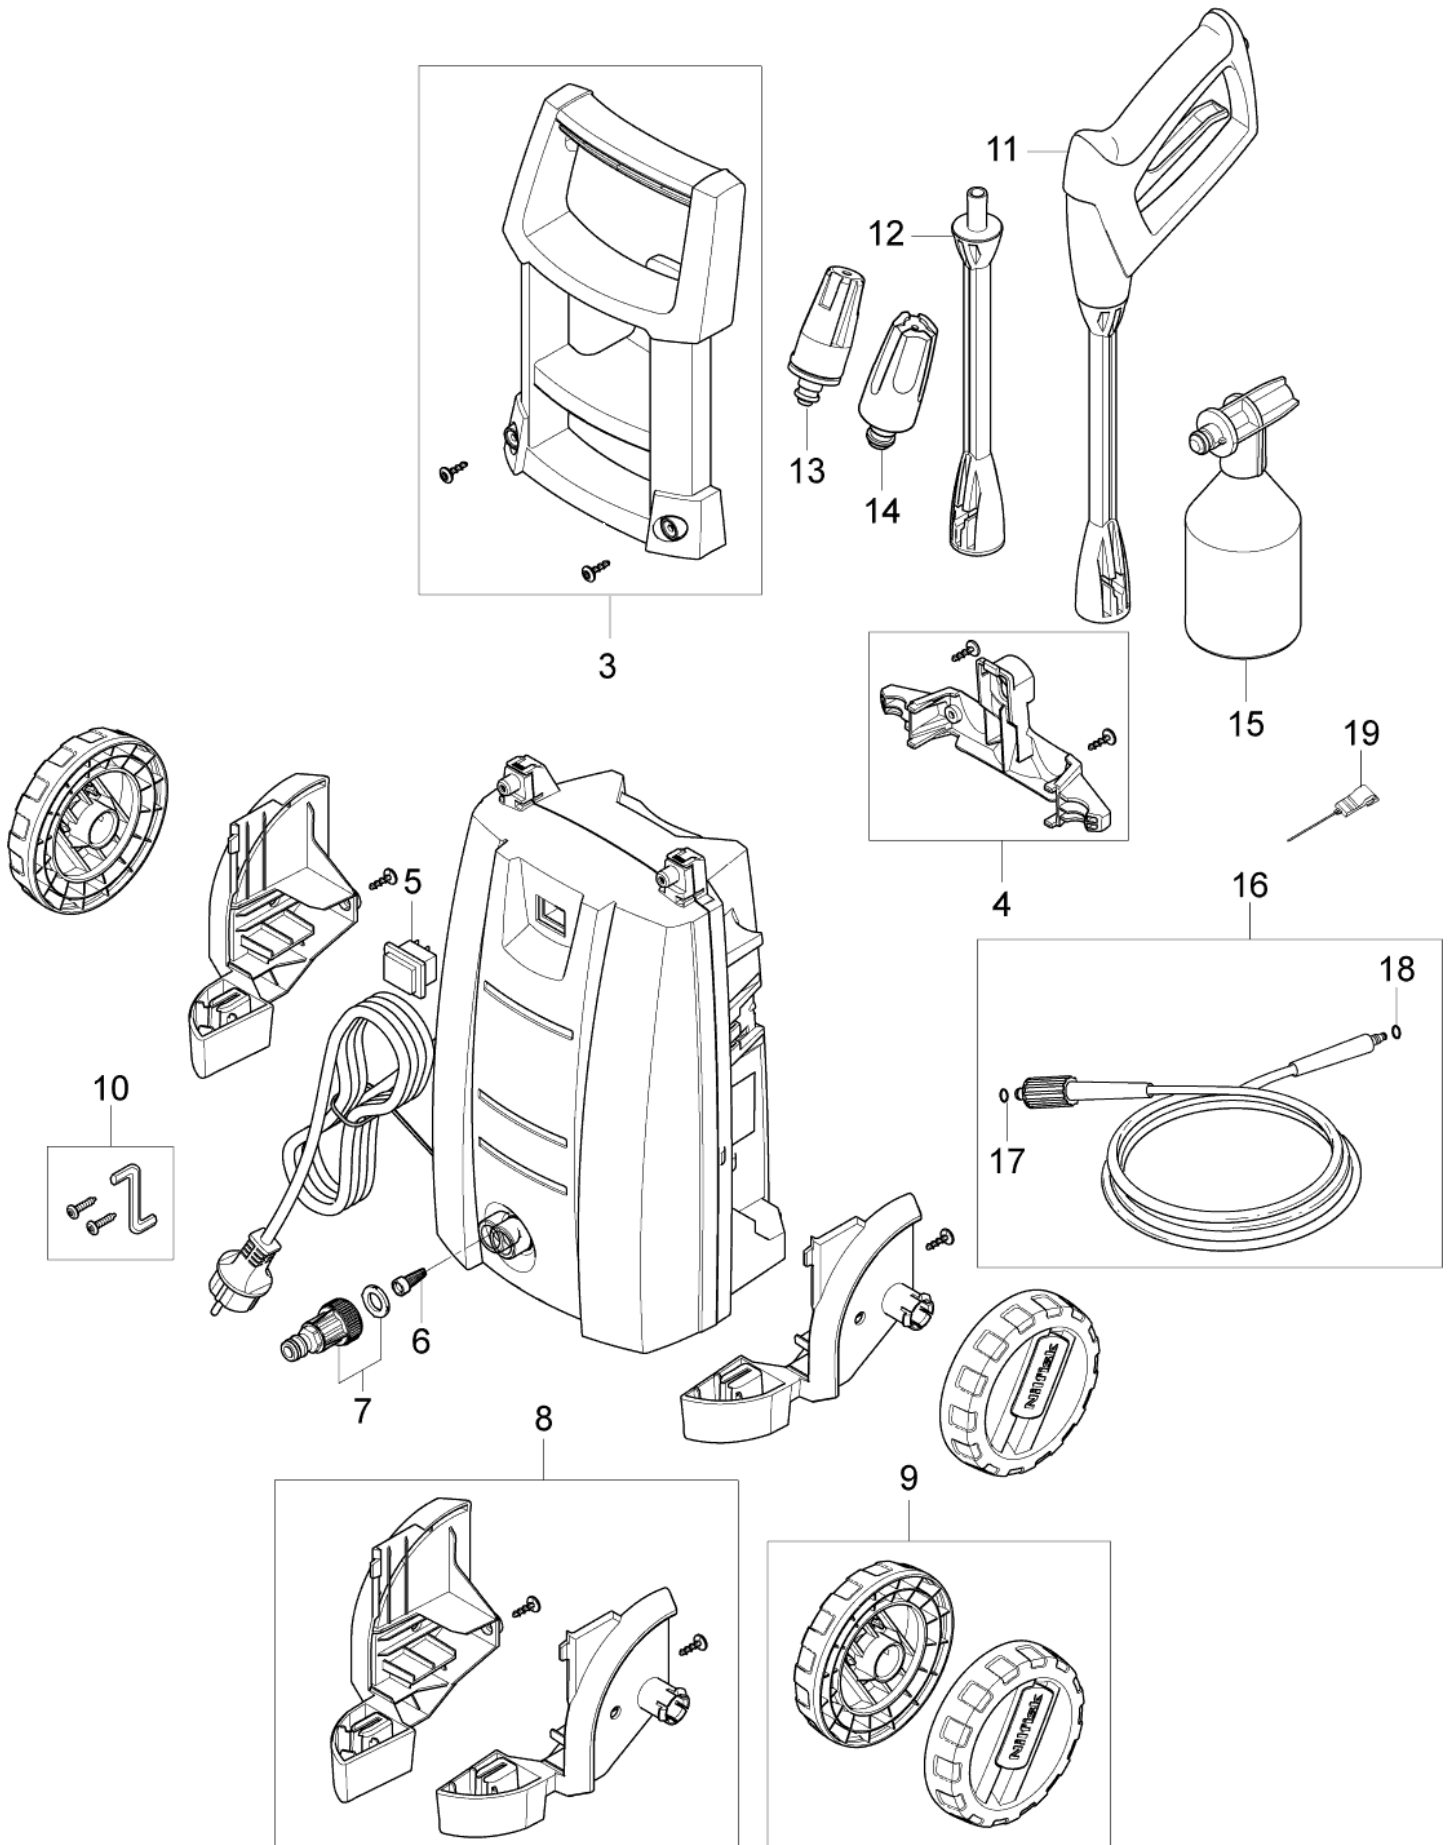

C120.6

Overview	3
Motor pump unit	5
Default accessories	7
Recommended spare parts	9

Overview

C120.6

10-01-2013

Part List ID

C120602

3

Overview

C120.6

10-01-2013

Part List ID
C120602

4

Pos	Part no.	Qty	Description
3	31000524	1	HANDLE LARGE INCL 2 SCREWS
4	31000523	1	ACCESSORY BRIDGE KIT
5	126486831	1	SWITCH CPL.
6	6481094	1	STRAINER
7	1402809	1	QUICK COUPLING MALE
8	31000522	1	WHEEL BRACKET KIT
9	31000521	1	WHEEL KIT 2 PCS
10	128500322	1	SCREW AND ALLEN KEY FOR HANDLE
11	128500070	1	G2 SPRAY HANDLE
12	128500073	1	G2 C C SPRAY LANCE
13	128500298	1	C C POWERSPEED
14	126481120	1	PR TORNADO DARK BLUE
15	128500077	1	C C FOAMSPRAYER WITH BOTTLE
16	126481138	1	HOSE 6M
17	3001211	1	O-RING 9.6X2.4 NITRIL 70SH
17	6411218	1	BAG WITH 10 O-RINGS 3001211
18	3004304	1	O-RING 5.1X1.6 VITON SH 90
19	6520844	1	CLEANING TOOL BLACK
NS	128500345	1	4C BOX FOR C 120.6-6 X-TRA 10PCS
NS	128500346	1	4C BOX FOR C 120.6-6 PAD X-TRA 10PCS
NS	128500349	1	4C PC TOP BOX FOR C 110.4/120.6 10PCS
NS	128500350	1	4C PCA TOP BOX FOR C 110.4/120.6 10PCS
NS	128500351	1	4C PCD TOP BOX FOR C 110.4/120.6 10PCS
NS	128500352	1	4C PCAD TOP BOX FOR C 110.4/120.6 10PCS

C120.6

10-01-2013

Part List ID

C120604

6

Pos	Part no.	Qty	Description
1	31000519	1	WOBBLE DISC KIT
2	31000515	1	START STOP SYSTEM
3	31000518	1	VALVE KIT
4	31000516	1	SEALING KIT
5	31000517	1	PUMP PISTON KIT
6	31000514	1	MICRO SWITCH
7	31000520	1	PUMP KIT