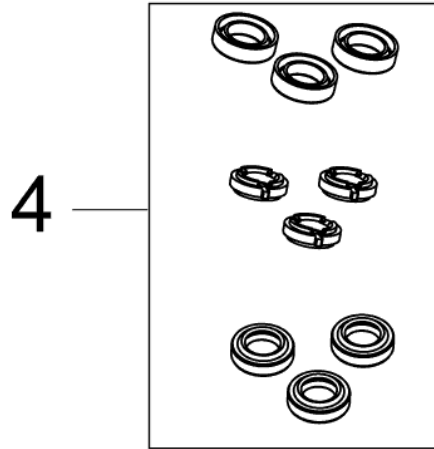

Motor pump unit

C120.6

10-01-2013

Part List ID

C120604

5

Motor pump unit

C120.6

10-01-2013

Part List ID

C120604

6

Pos	Part no.	Qty	Description
1	31000519	1	WOBBLE DISC KIT
2	31000515	1	START STOP SYSTEM
3	31000518	1	VALVE KIT
4	31000516	1	SEALING KIT
5	31000517	1	PUMP PISTON KIT
6	31000514	1	MICRO SWITCH
7	31000520	1	PUMP KIT