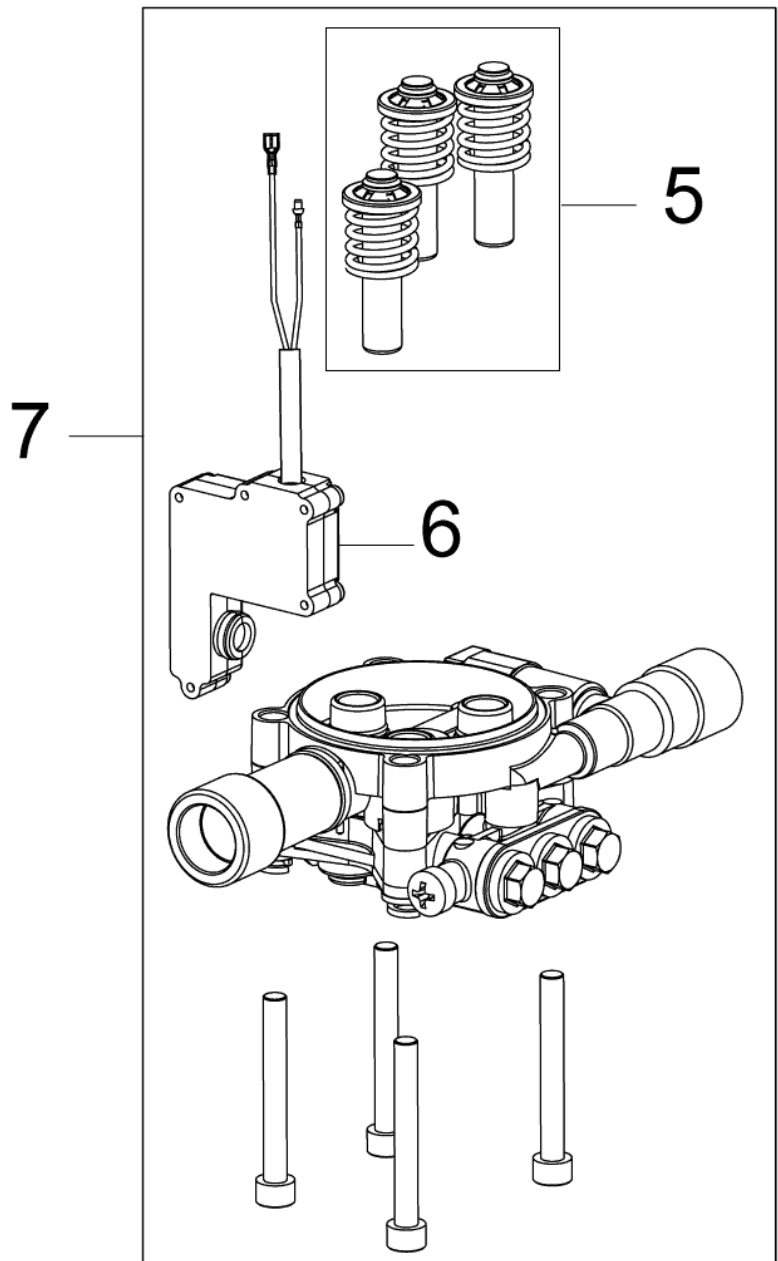

Motor pump unit

C120.6

10-01-2013

Part List ID

C120604

5

Motor pump unit

C120.6

10-01-2013

Part List ID

C120604

6

Pos	Part no.	Qty	Description
1	31000519	1	WOBBLE DISC KIT
2	31000515	1	START STOP SYSTEM
3	31000518	1	VALVE KIT
4	31000516	1	SEALING KIT
5	31000517	1	PUMP PISTON KIT
6	31000514	1	MICRO SWITCH
7	31000520	1	PUMP KIT