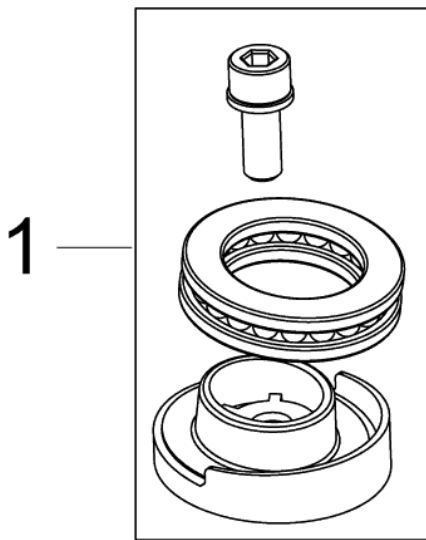

Motor pump unit

C120.6

10-01-2013

Part List ID

C120604

5

Motor pump unit

C120.6

10-01-2013

Part List ID

C120604

6

Pos	Part no.	Qty	Description
1	31000519	1	WOBBLE DISC KIT
2	31000515	1	START STOP SYSTEM
3	31000518	1	VALVE KIT
4	31000516	1	SEALING KIT
5	31000517	1	PUMP PISTON KIT
6	31000514	1	MICRO SWITCH
7	31000520	1	PUMP KIT