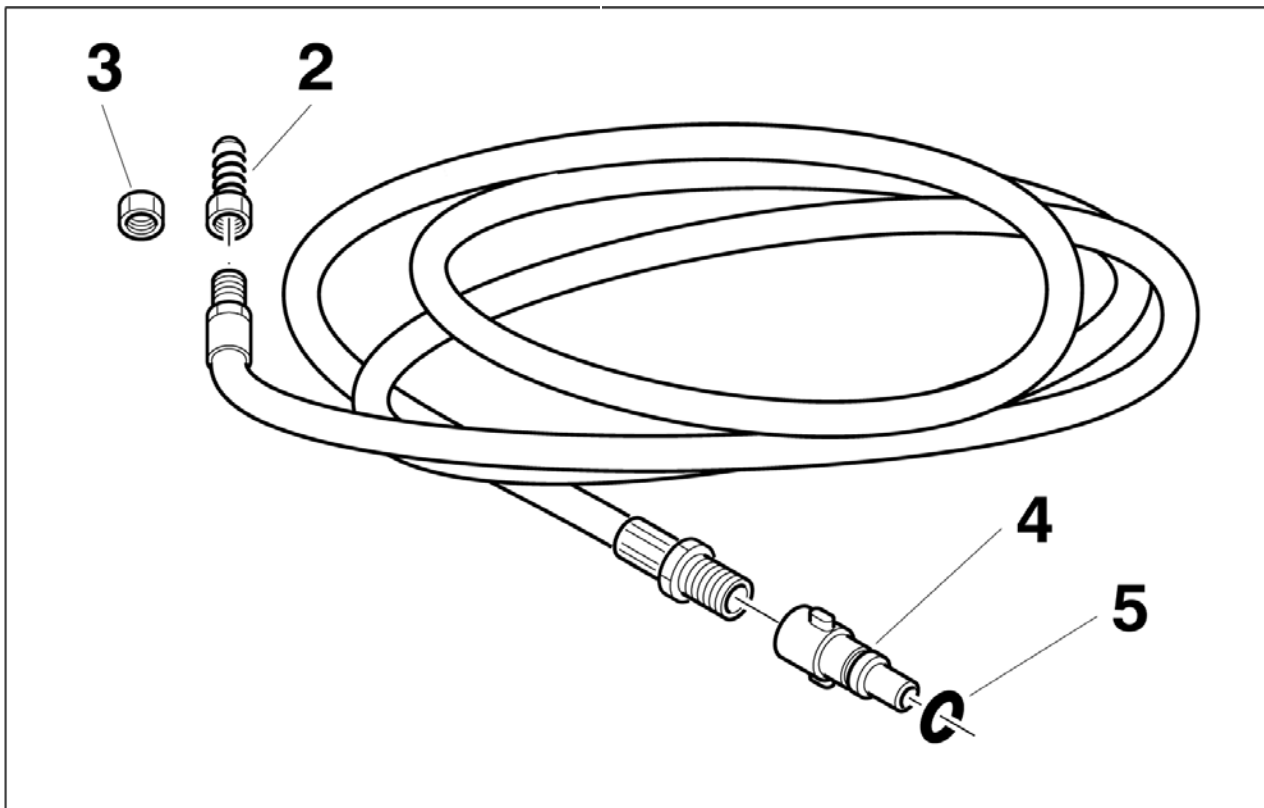

Indholdsfortegnelse

Consumer acces.- special equipment

Drain and tube cleaner	3
External injector	5
External injector old model	7
PATIO CLEANER	9
PATIO CLEANER COMPACT	11
PATIO CLEANER PLUS	13
Roof cleaner - FLEX CLEANER	15
Underchassis spray lance, consumer	17
Water suction system	19
Water suction system NEW	21
WSB system, consumer	23
Wap adaptor	25

Drain and tube cleaner

Consumer acces.- special equipment

04-10-2011

StyMiste ID
DRAINCLEAN04

3