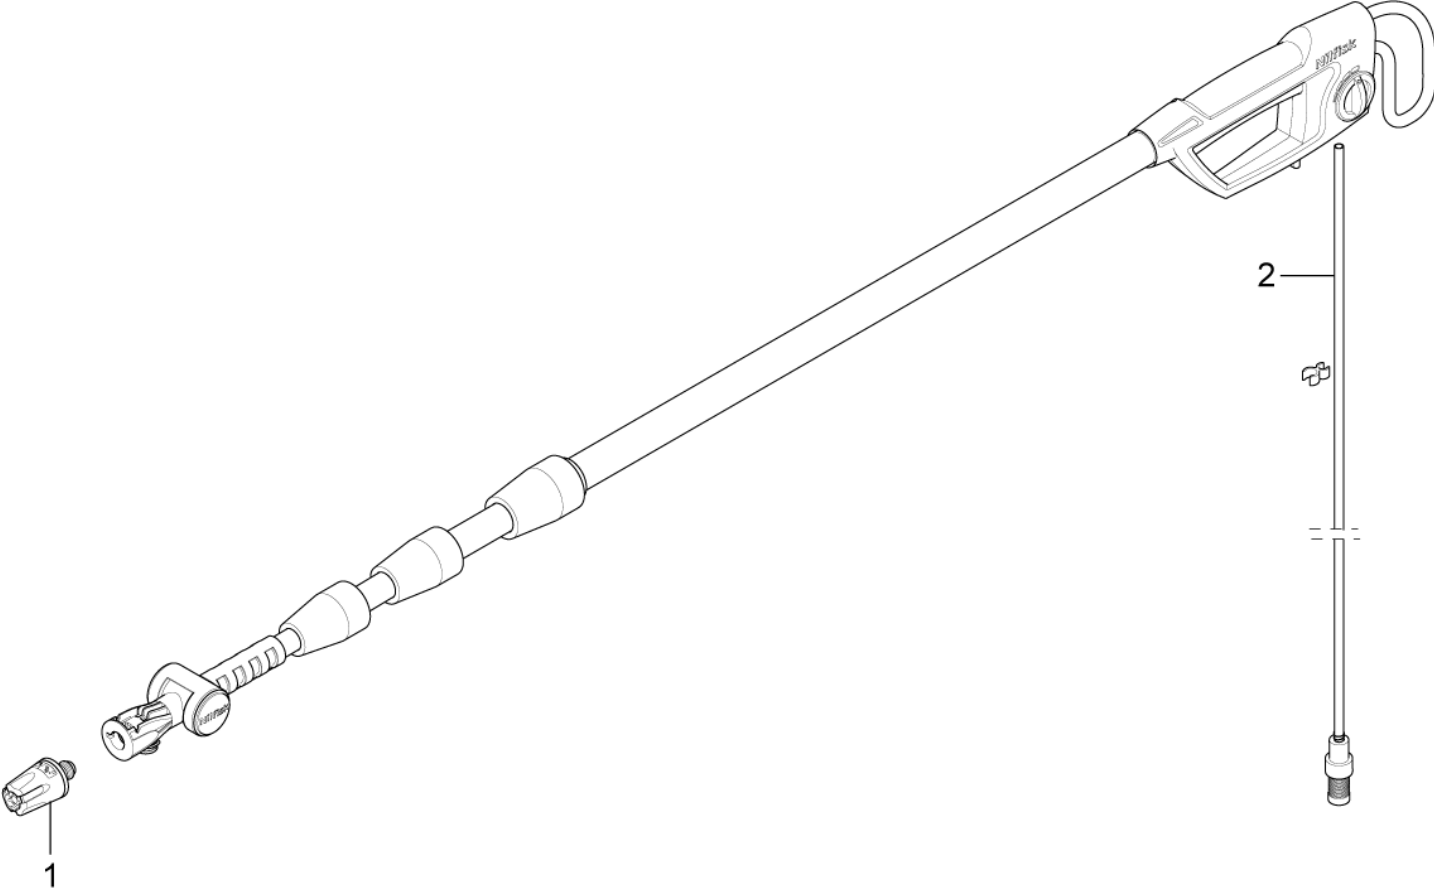

Roof cleaner - FLEX CLEANER

Consumer acces.- special equipment

04-10-2011

StyMiste ID
FLEXCLEAN02

15

Roof cleaner - FLEX CLEANER

Consumer acces.- special equipment

04-10-2011

StyMiste ID
FLEXCLEAN02

16

Pos	Vare nr.	Ant	Beskrivelse	EAN
-	128340046	1	SLANGE ADAPTER FOR ROOF CLEANER Hose and adaptor	5703887107
0	128470040	1	ROOF CLEANER	5703887107
1	31000181	1	DYSE FOR ROOF CLEANER	5715492059
1	31000453	1	NOZZLE FLAT JET	5715492086
2	31000182	1	VÆSKESLANGE INCL. FILTER FOR ROOF CLEANER	5715492059